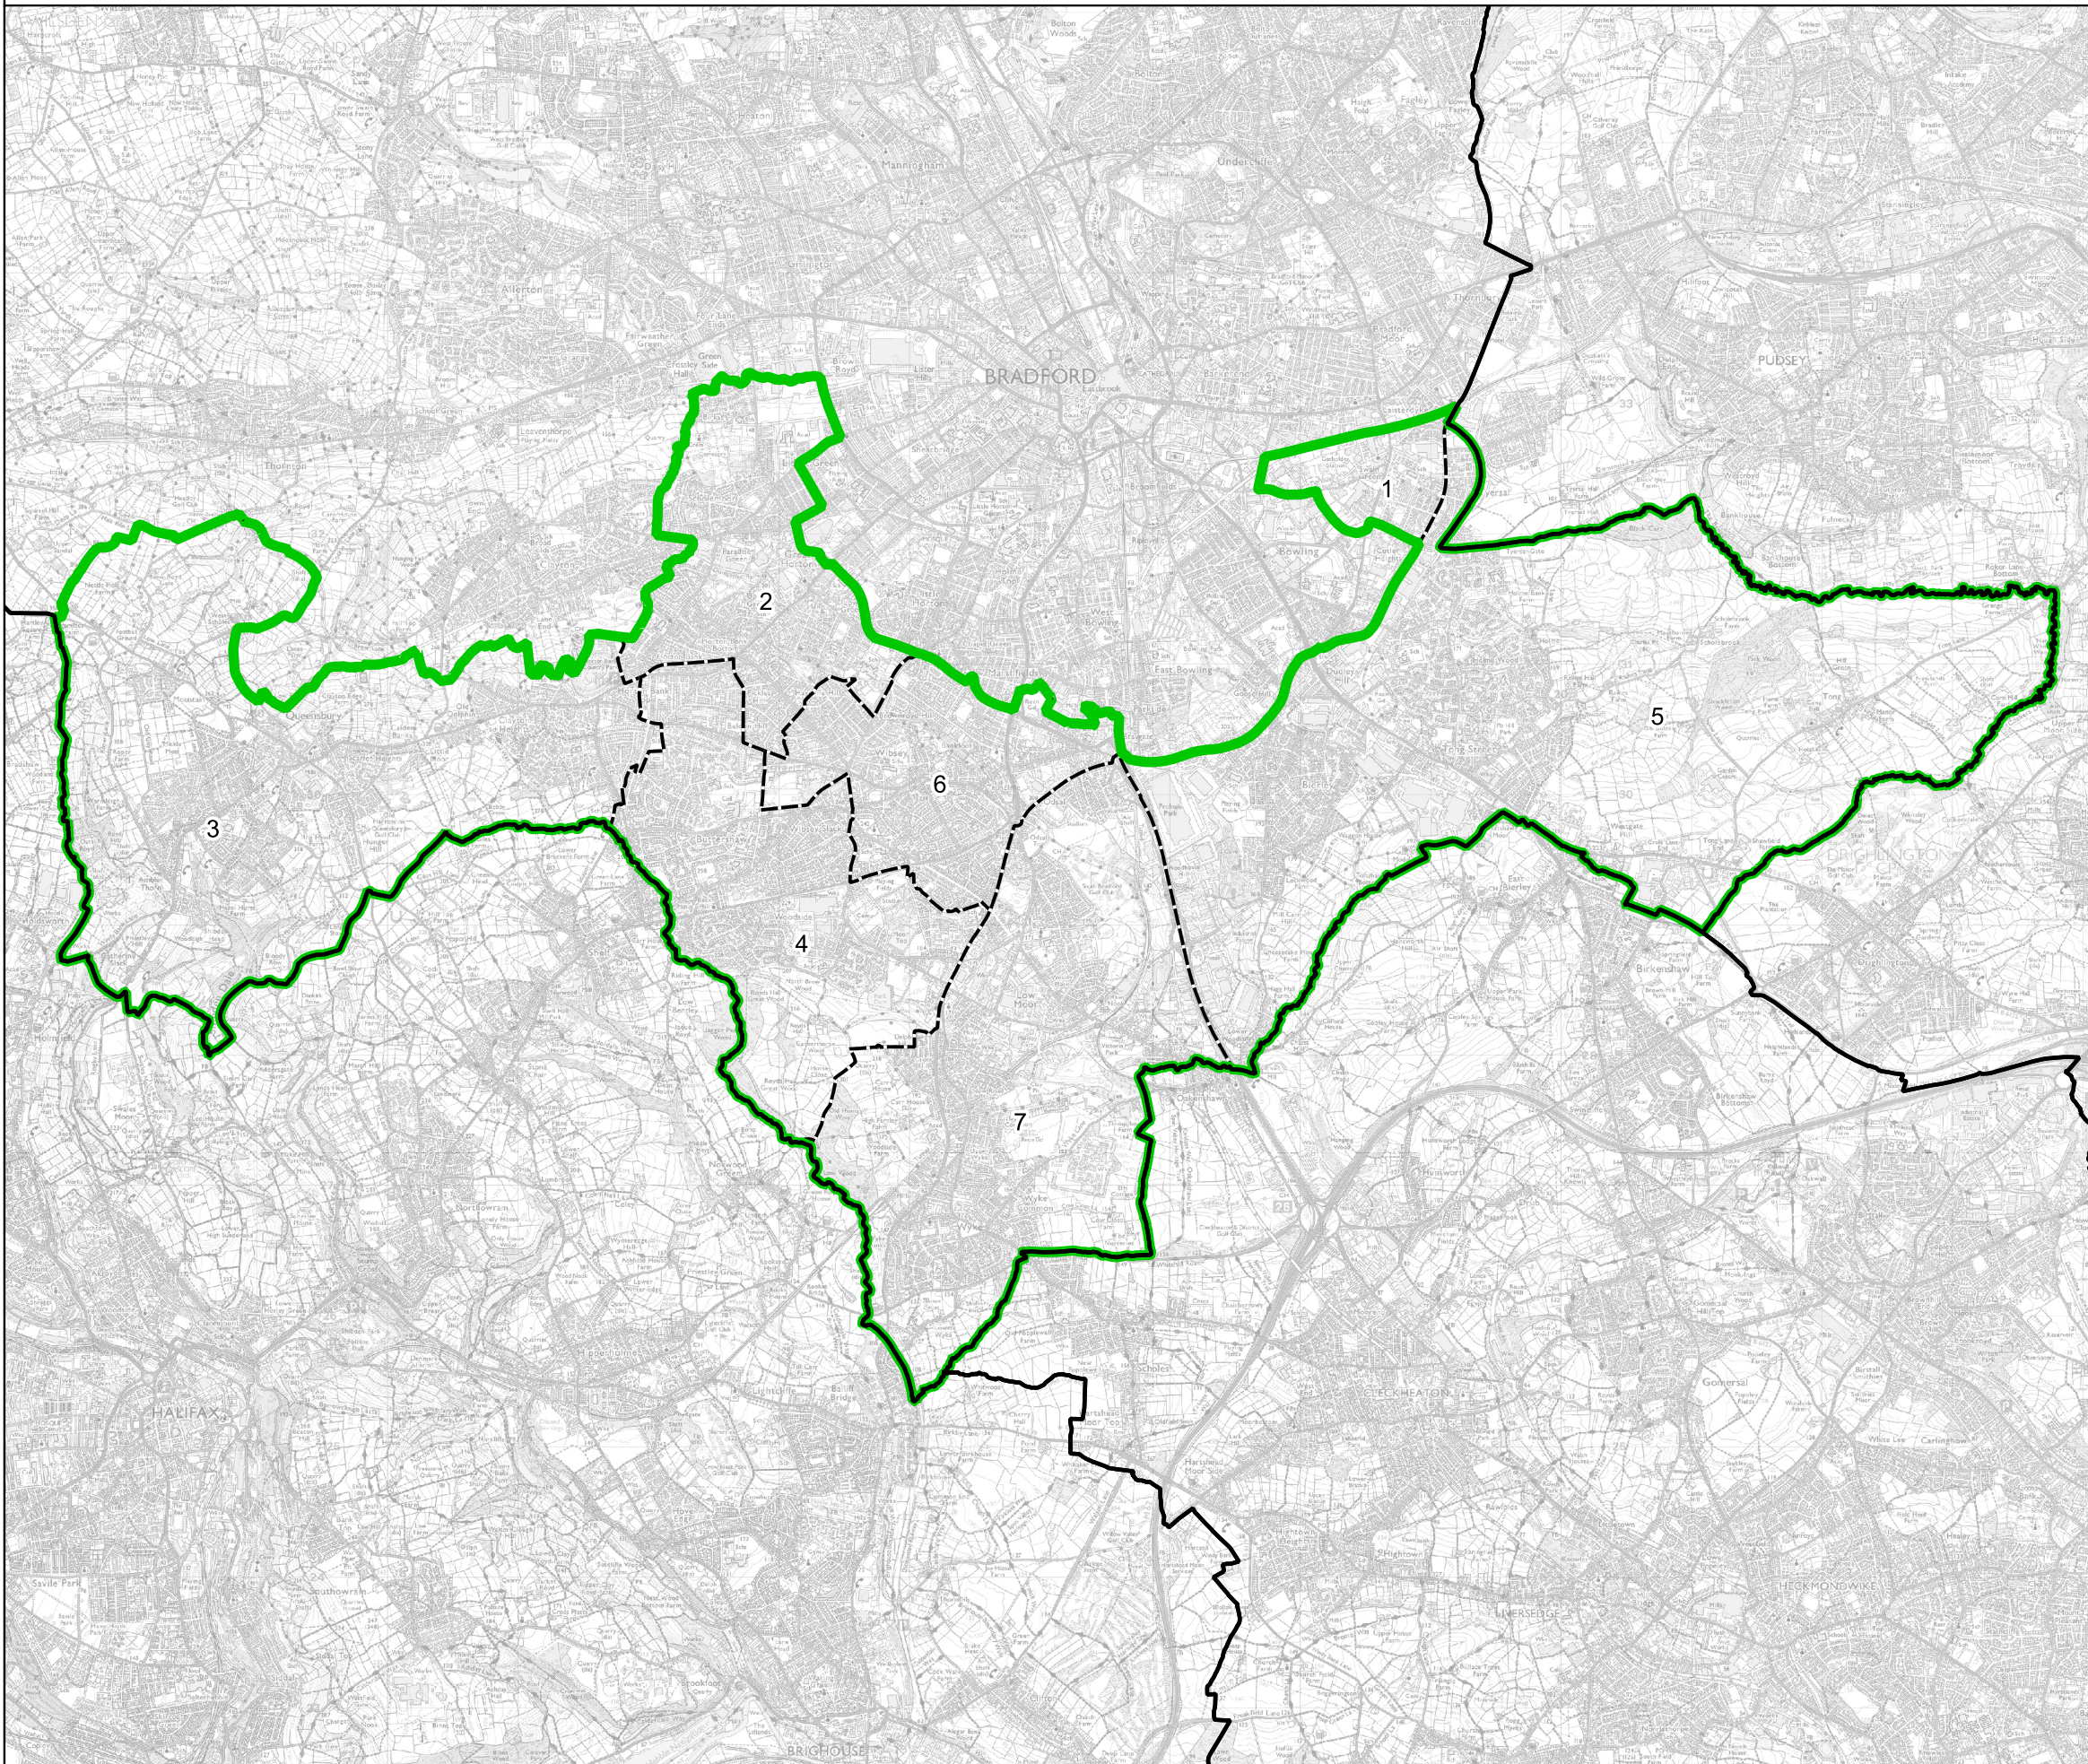

Wards:

- 1 Bowling and Barkerend (Part)
- 2 Great Horton
- 3 Queensbury
- 4 Royds
- 5 Tong
- 6 Wibsey
- 7 Wyke

- Constituency
- Local Authorities
- Wards

© Crown copyright and database rights 2023 OS 100018289. You are permitted to use this data solely to enable you to respond to, or interact with, the organisation that provided you with the data. You are not permitted to copy, sub-licence, distribute or sell any of this data to third parties in any form. Third party rights to enforce the terms of this licence shall be reserved to OS.