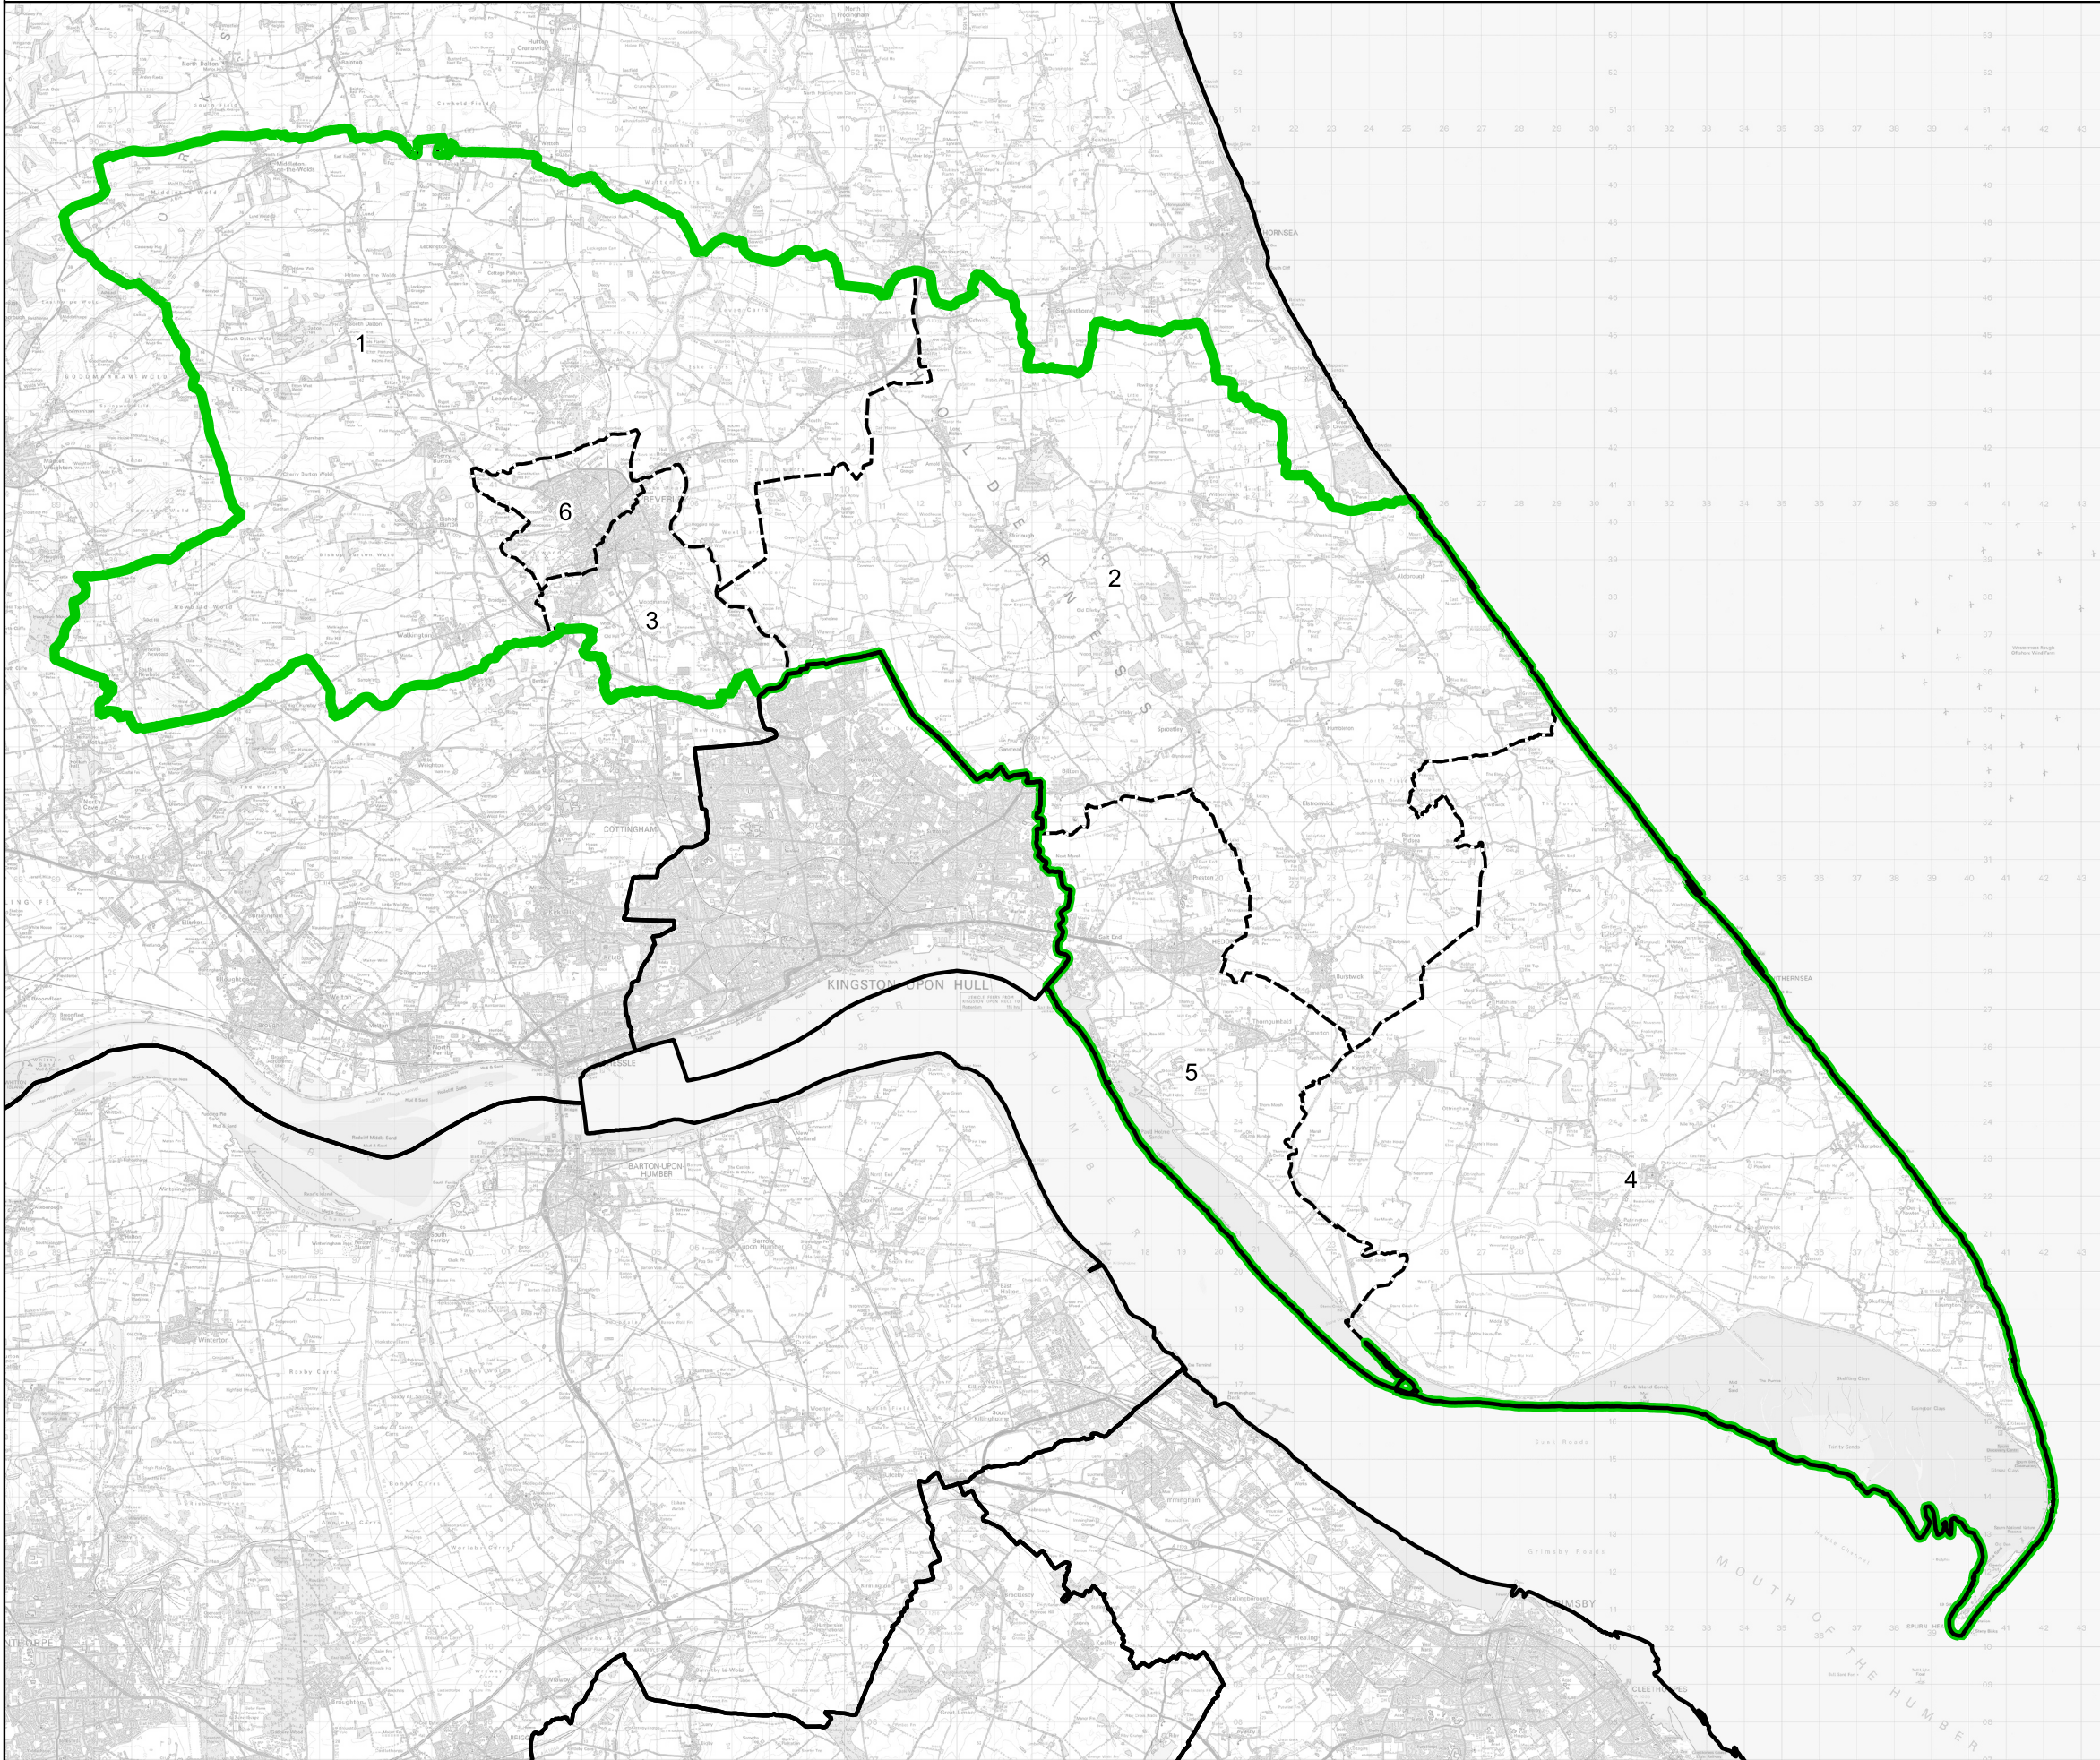

Wards:

- 1 Beverley Rural
- 2 Mid Holderness
- 3 Minster and Woodmansey
- 4 South East Holderness
- 5 South West Holderness
- 6 St. Mary's

 Constituency

 Local Authorities

 Wards

0 2 4 km

© Crown copyright and database rights 2023 OS 100018289. You are permitted to use this data solely to enable you to respond to, or interact with, the organisation that provided you with the data. You are not permitted to copy, sub-licence, distribute or sell any of this data to third parties in any form. Third party rights to enforce the terms of this licence shall be reserved to OS.