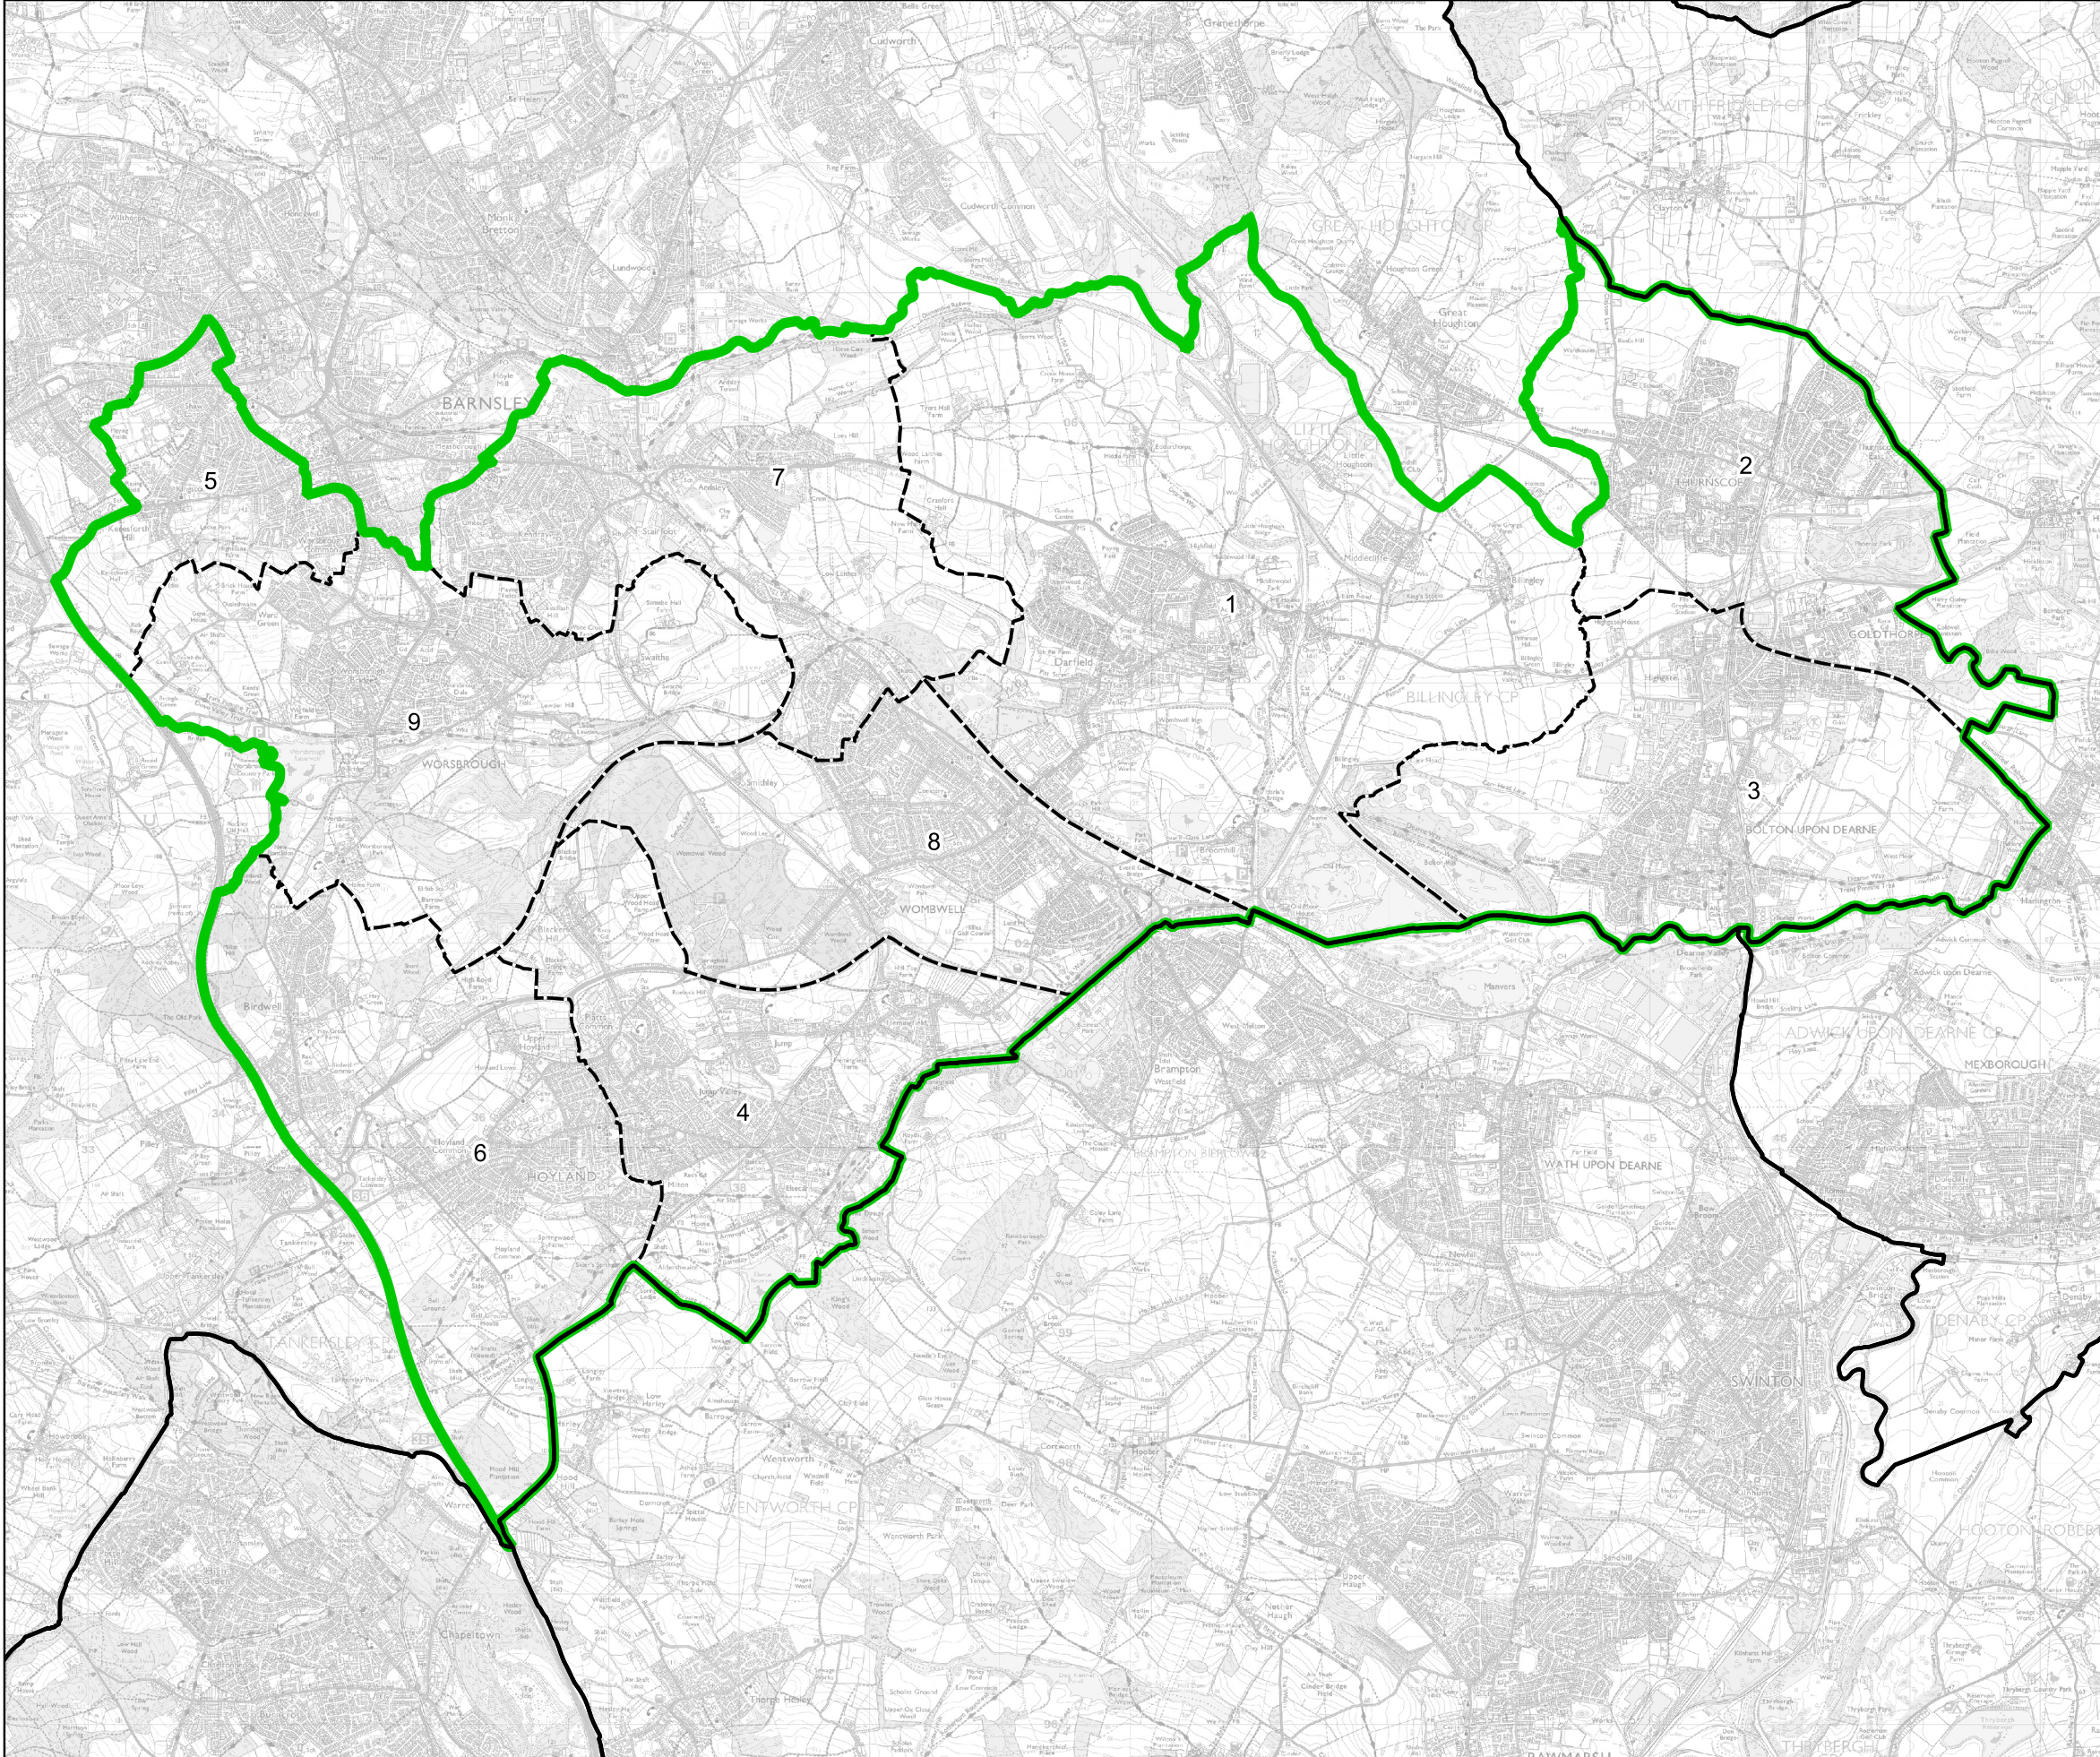

Wards:

- 1 Darfield
- 2 Dearne North
- 3 Dearne South
- 4 Hoyland Milton
- 5 Kingstone
- 6 Rockingham
- 7 Stairfoot
- 8 Wombwell
- 9 Worsbrough

- Constituency
- Local Authorities
- Wards

© Crown copyright and database rights 2023 OS 100018289. You are permitted to use this data solely to enable you to respond to, or interact with, the organisation that provided you with the data. You are not permitted to copy, sub-licence, distribute or sell any of this data to third parties in any form. Third party rights to enforce the terms of this licence shall be reserved to OS.

Barnsley South County Constituency