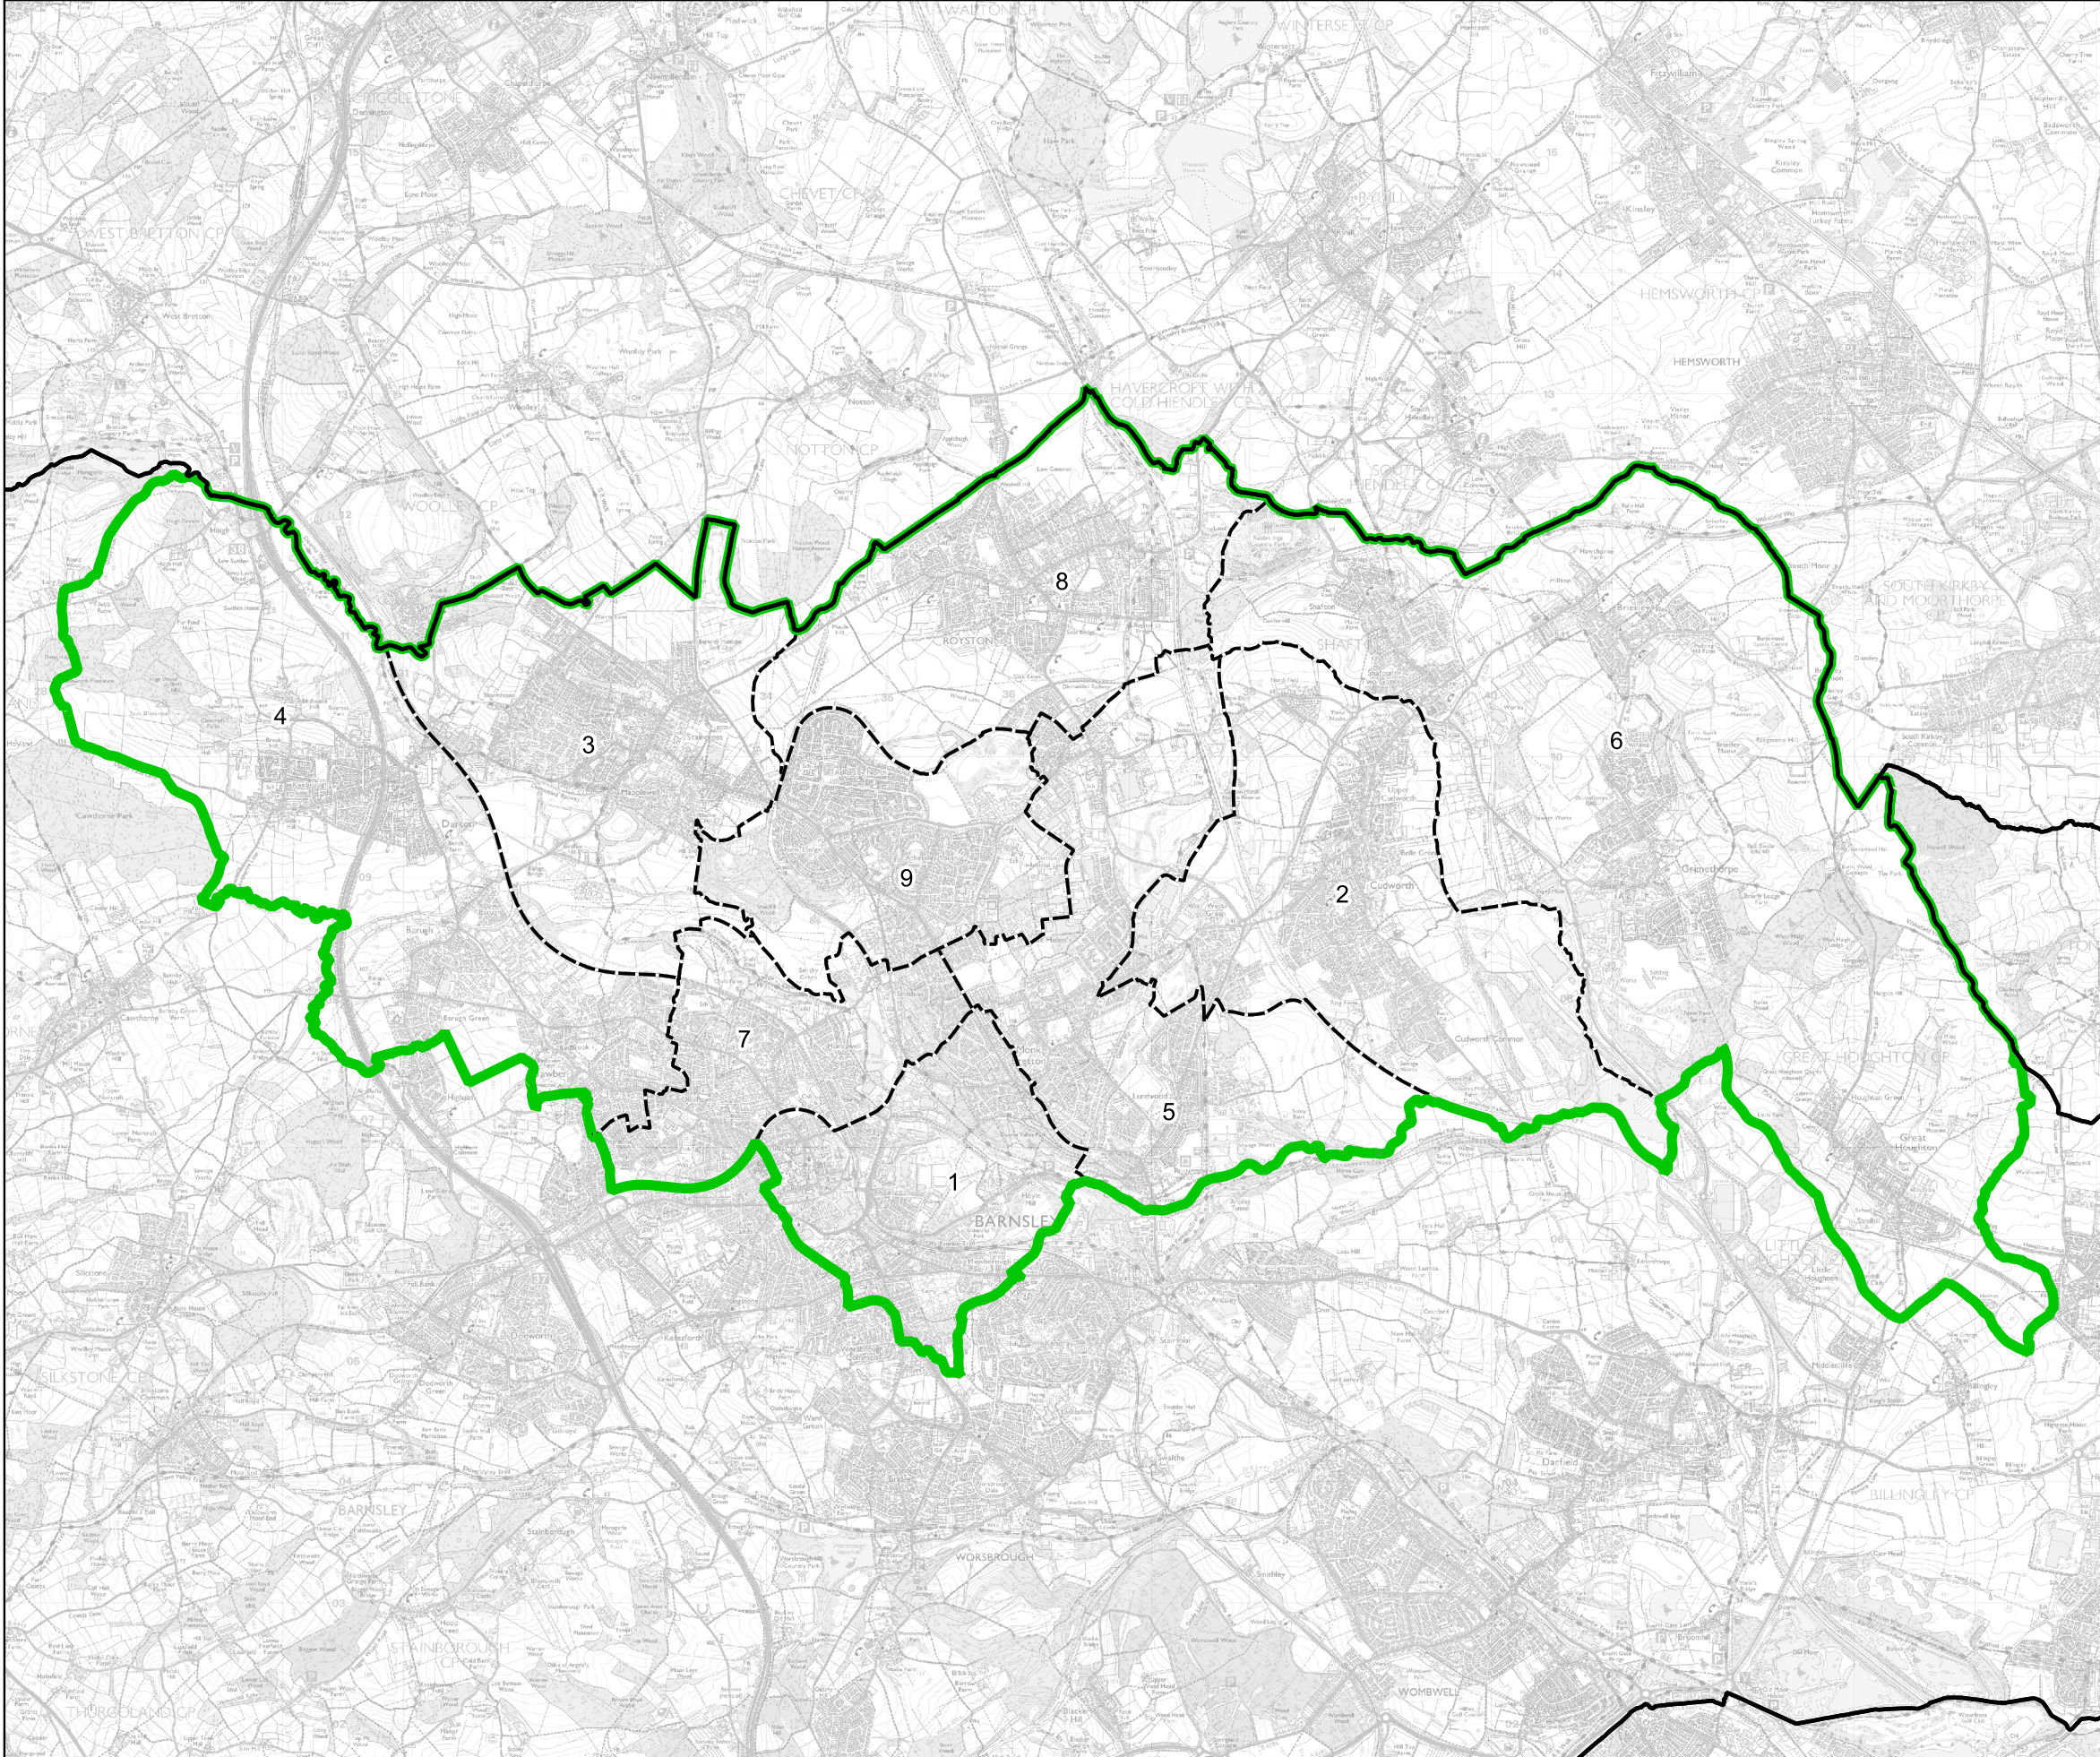

Wards:

- 1 Central
- 2 Cudworth
- 3 Darton East
- 4 Darton West
- 5 Monk Bretton
- 6 North East
- 7 Old Town
- 8 Royston
- 9 St. Helens

- Constituency
- Local Authorities
- Wards

© Crown copyright and database rights 2023 OS 100018289. You are permitted to use this data solely to enable you to respond to, or interact with, the organisation that provided you with the data. You are not permitted to copy, sub-licence, distribute or sell any of this data to third parties in any form. Third party rights to enforce the terms of this licence shall be reserved to OS.

Barnsley North County Constituency