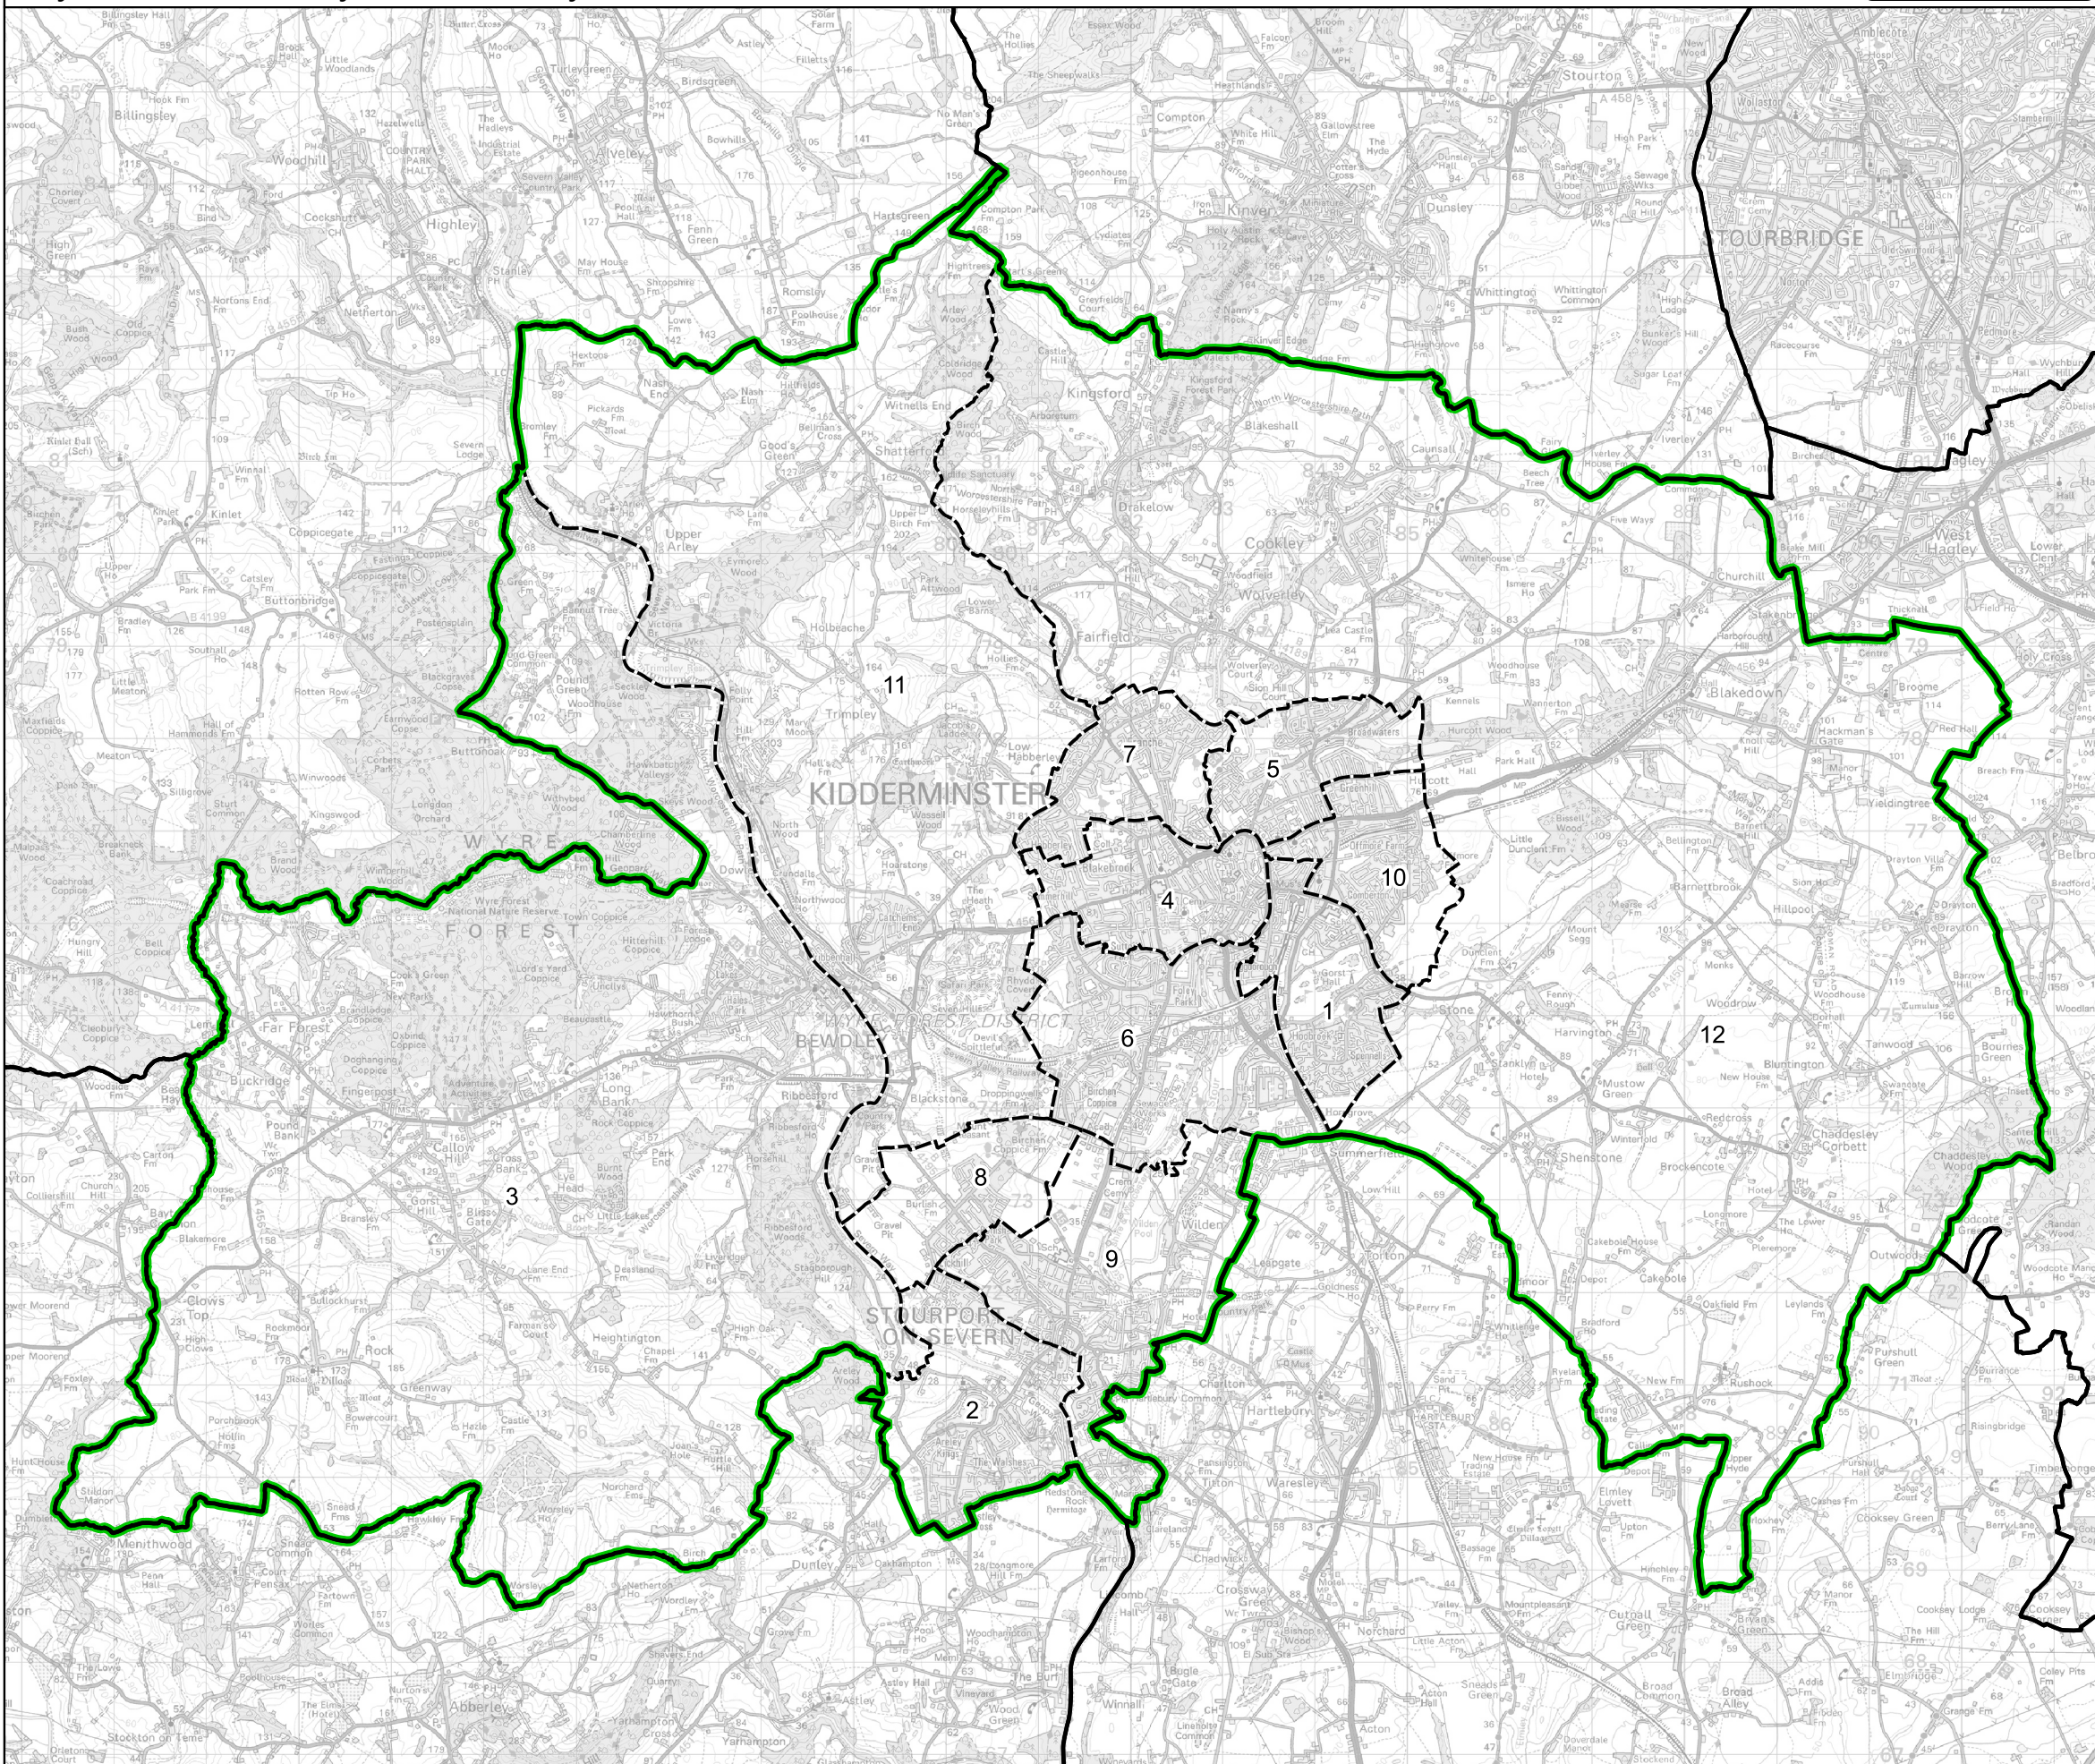

# Boundary Commission for England - Final Recommendations for the West Midlands Region

## Wyre Forest County Constituency - Electorate 77,015

Wards:

- 1 Aggborough & Spennells
- 2 Areley Kings & Riverside
- 3 Bewdley & Rock
- 4 Blakebrook & Habberley South
- 5 Broadwaters
- 6 Foley Park & Hoobrook
- 7 Franche & Habberley North
- 8 Lickhill
- 9 Mitton
- 10 Offmore & Comberton
- 11 Wribbenhall & Arley
- 12 Wyre Forest Rural

Constituency

Local Authorities

Wards

0 1 2 km

© Crown copyright and database rights 2023 OS 100018289. You are permitted to use this data solely to enable you to respond to, or interact with, the organisation that provided you with the data. You are not permitted to copy, sub-licence, distribute or sell any of this data to third parties in any form. Third party rights to enforce the terms of this licence shall be reserved to OS.