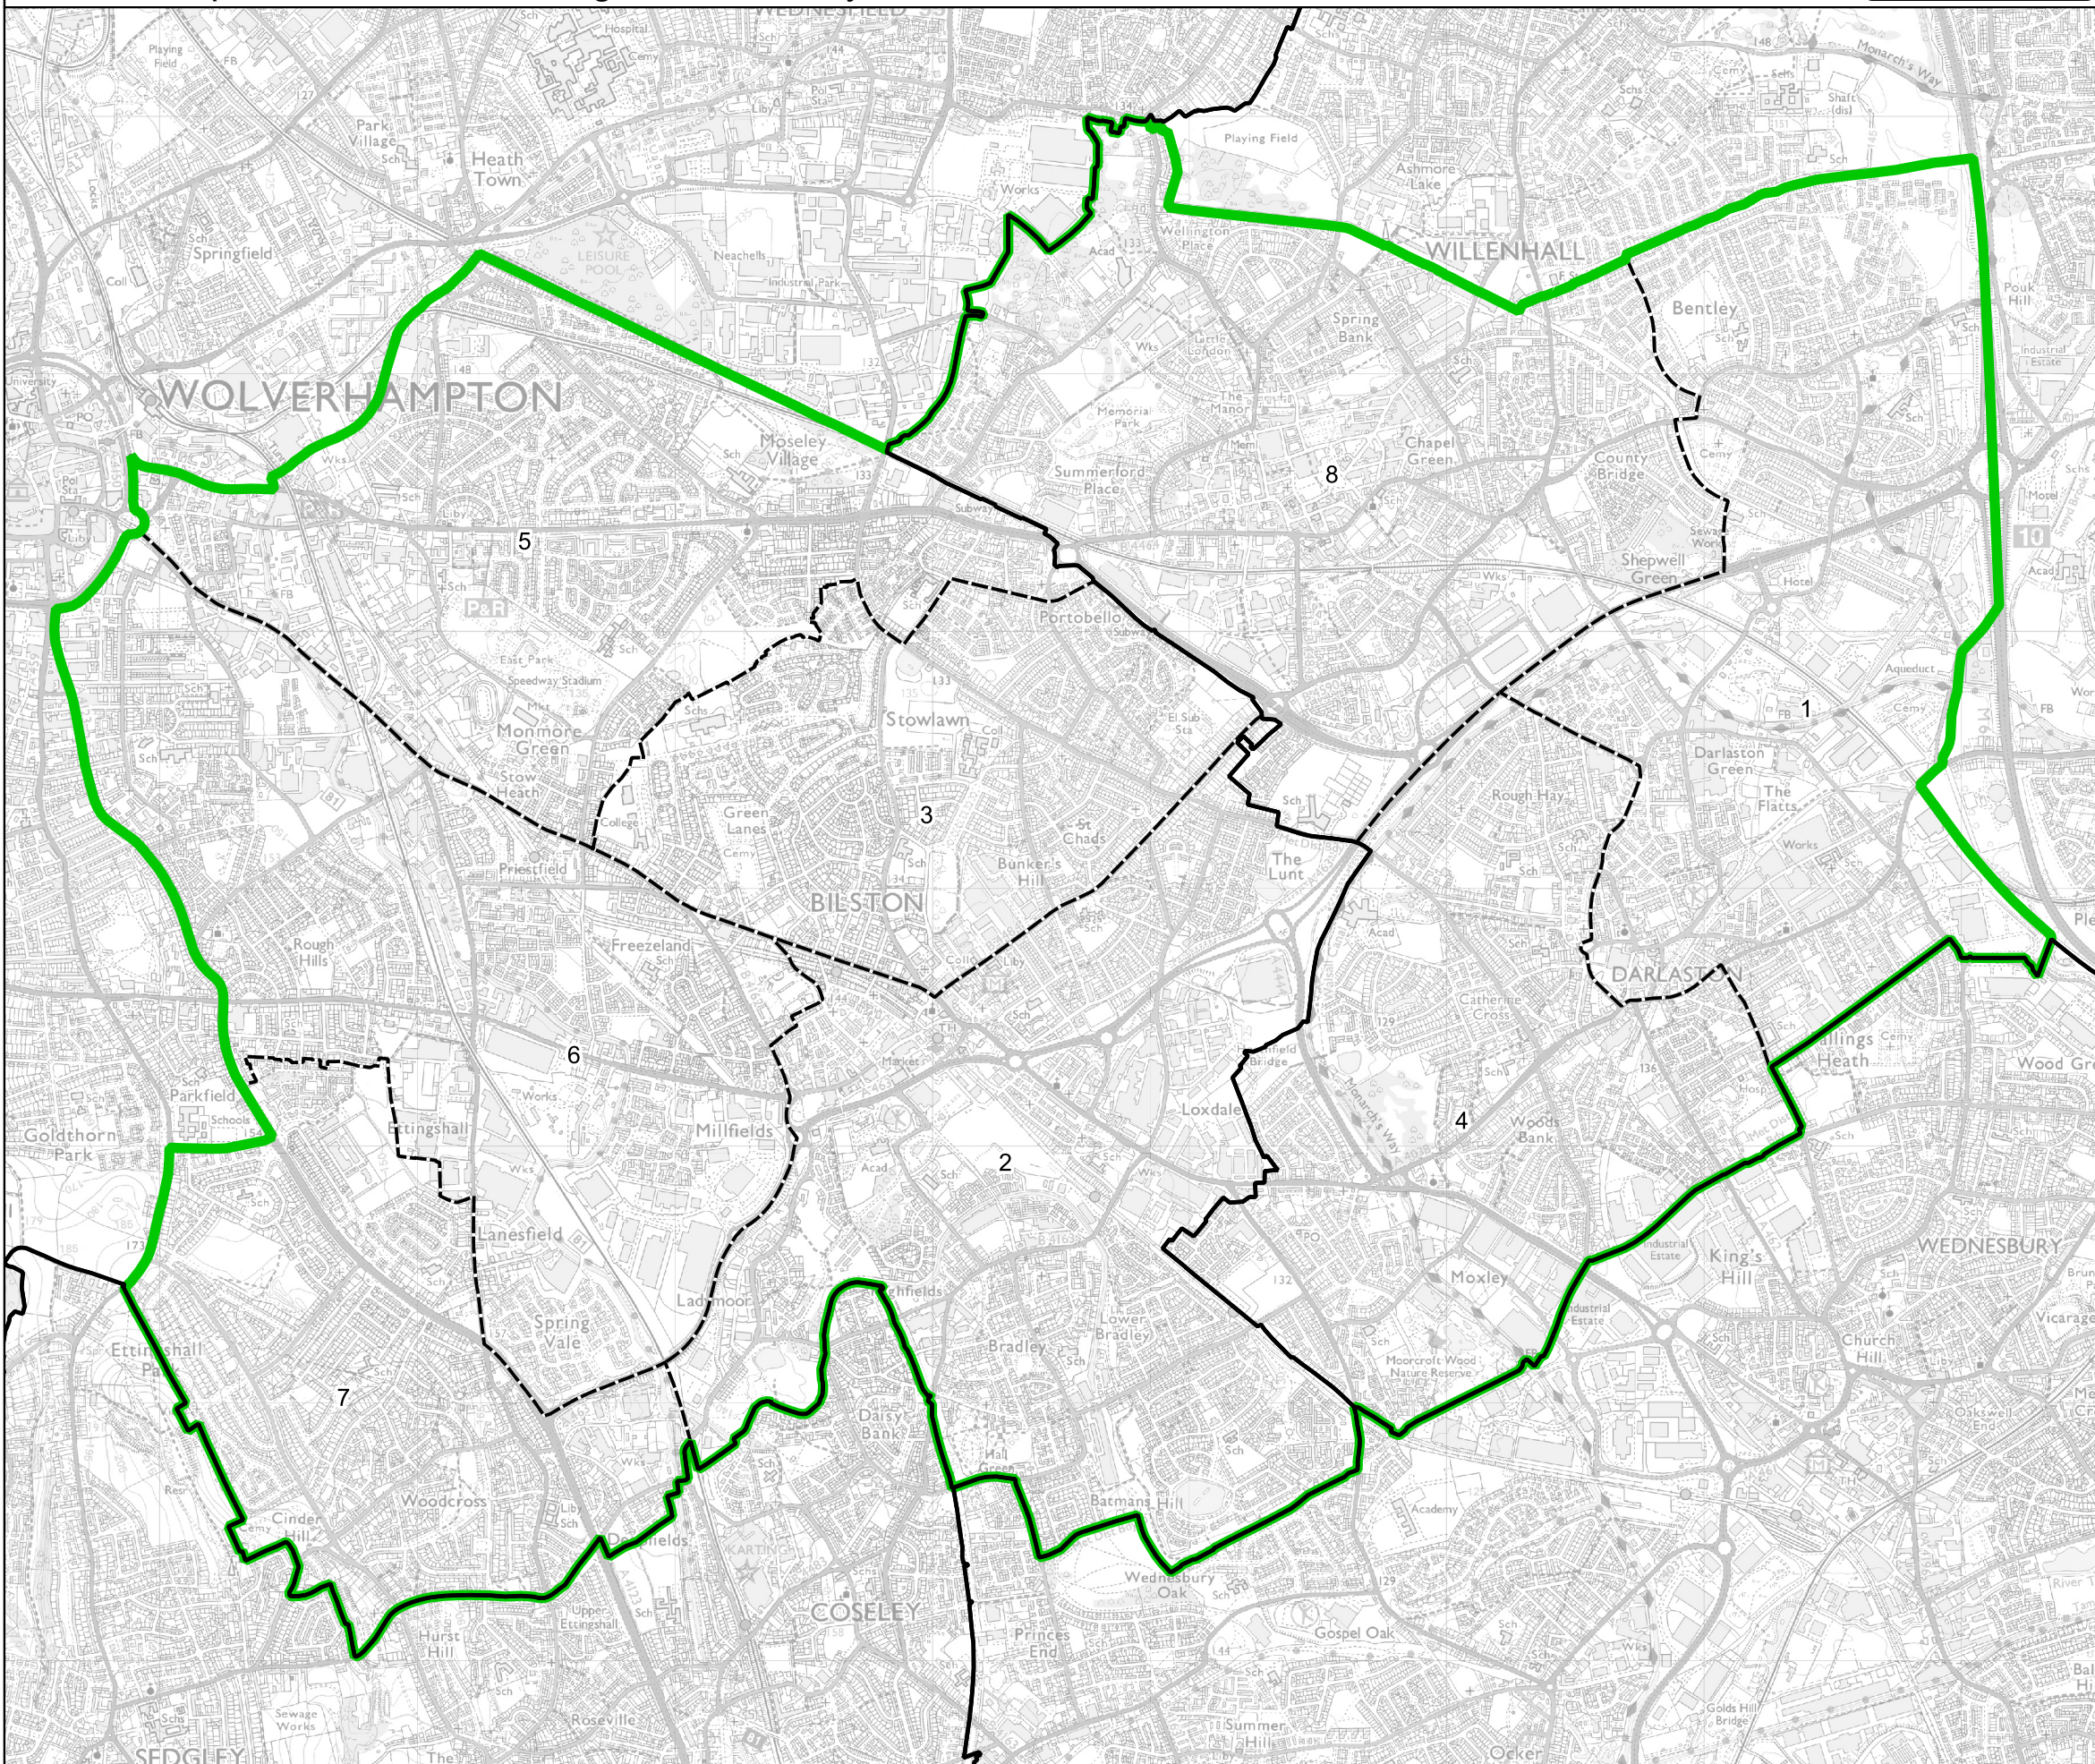

# Boundary Commission for England - Final Recommendations for the West Midlands Region

## Wolverhampton South East Borough Constituency - Electorate 75,685

Wards:

- 1 Bentley and Darlaston North
- 2 Bilston East
- 3 Bilston North
- 4 Darlaston South
- 5 East Park
- 6 Ettingshall
- 7 Spring Vale
- 8 Willenhall South