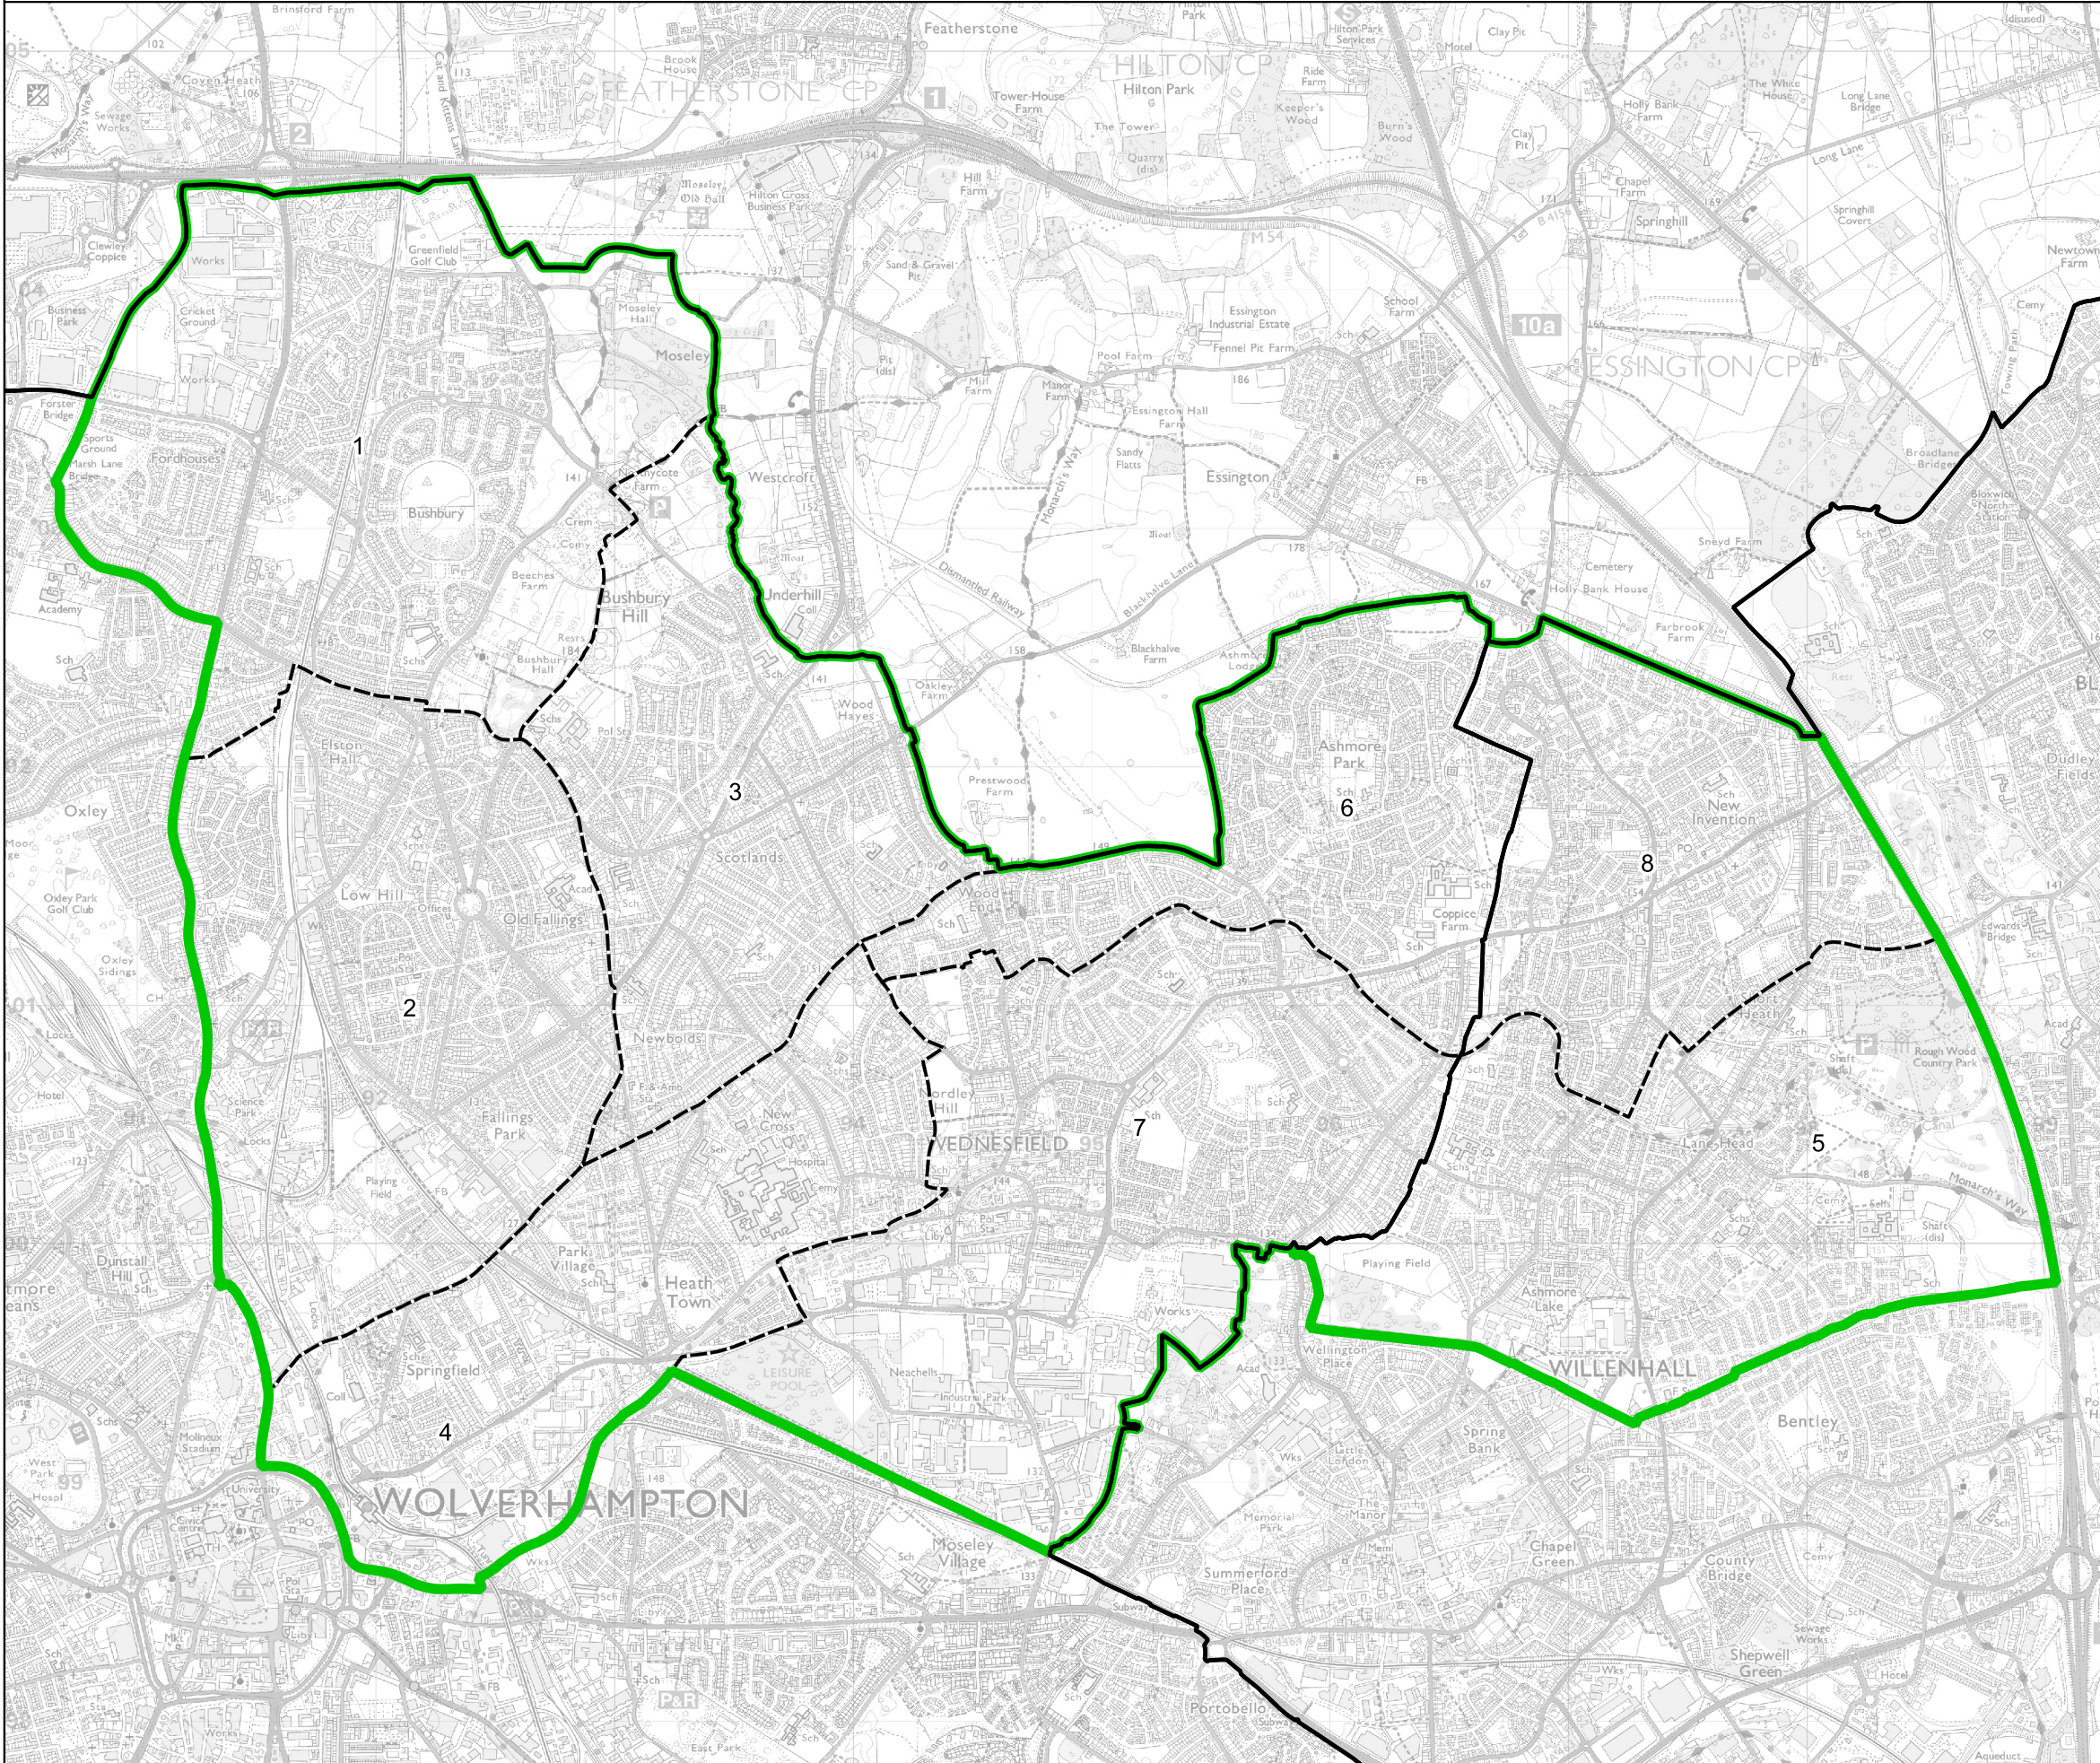

Boundary Commission for England - Final Recommendations for the West Midlands Region

Wolverhampton North East Borough Constituency - Electorate 70,449

- Wards:
- 1 Bushby North
 - 2 Bushby South and Low Hill
 - 3 Fallings Park
 - 4 Heath Town
 - 5 Short Heath
 - 6 Wednesfield North
 - 7 Wednesfield South
 - 8 Willenhall North