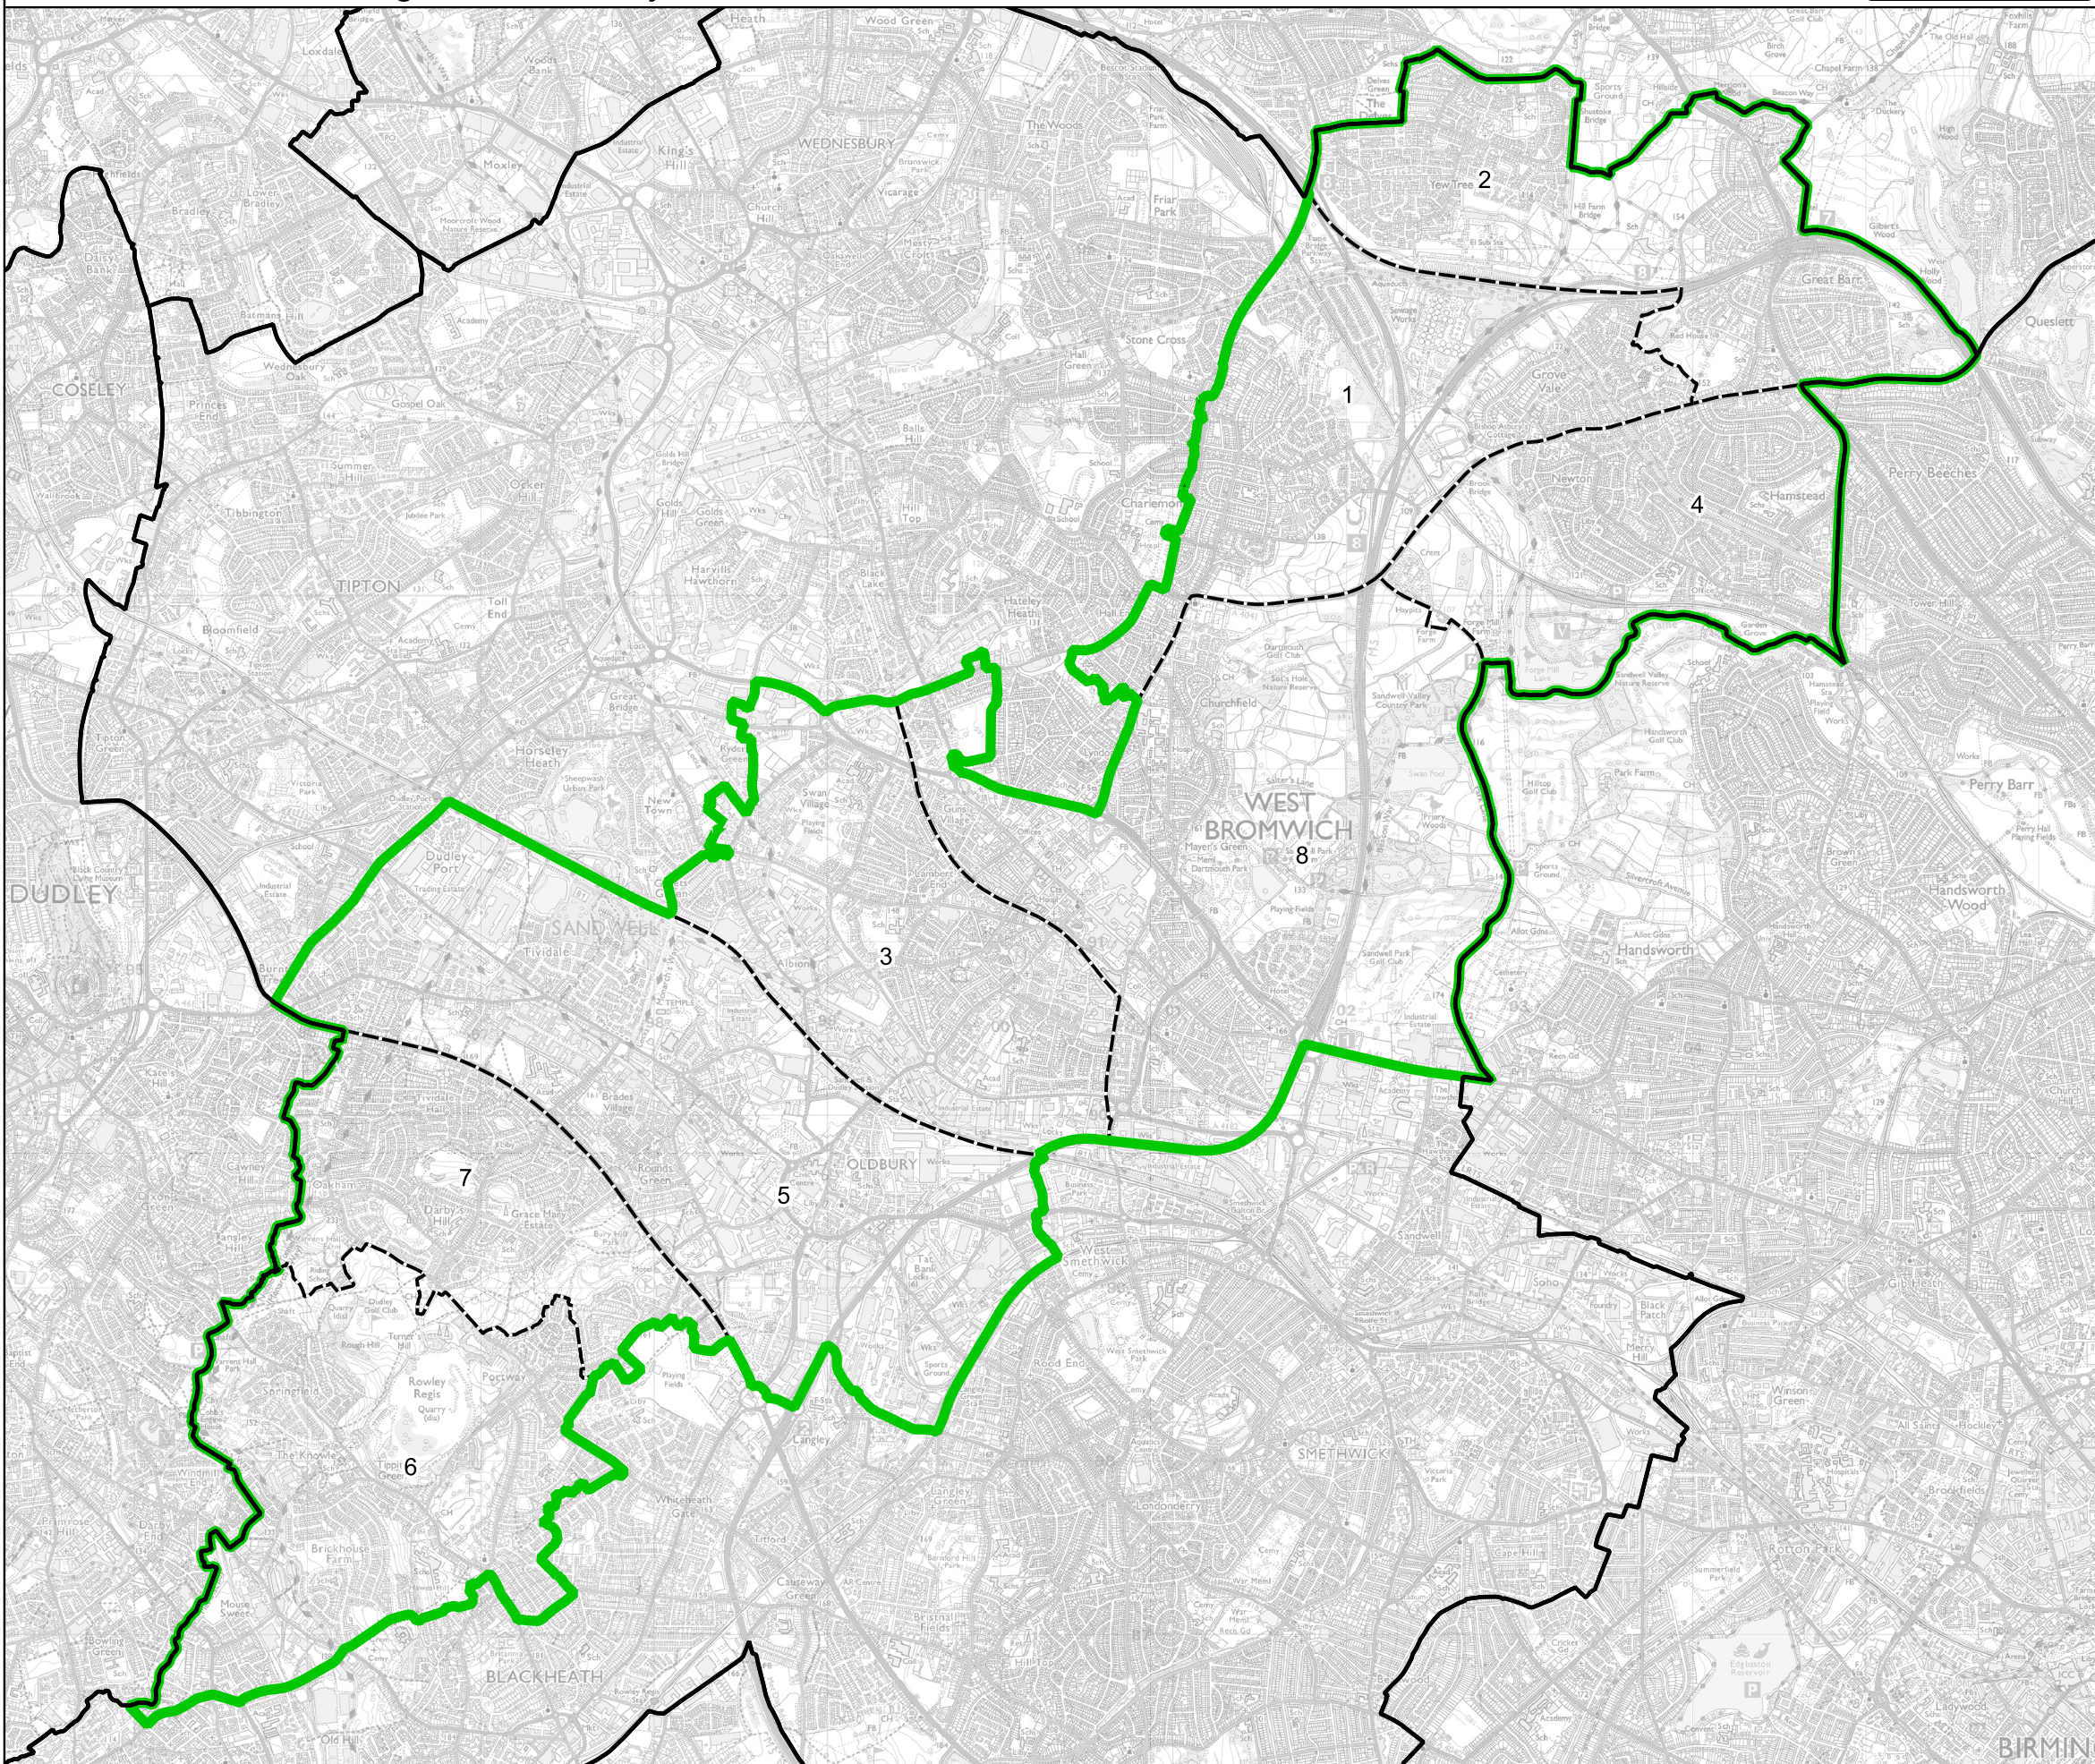

Boundary Commission for England - Final Recommendations for the West Midlands Region

West Bromwich Borough Constituency - Electorate 72,206

- Wards:
- 1 Charlemont with Grove Vale
 - 2 Great Barr with Yew Tree
 - 3 Greet's Green and Lyng
 - 4 Newton
 - 5 Oldbury
 - 6 Rowley
 - 7 Tividale
 - 8 West Bromwich Central

Constituency
 Local Authorities
 Wards

0 0.5 1 km

© Crown copyright and database rights 2023 OS 100018289. You are permitted to use this data solely to enable you to respond to, or interact with, the organisation that provided you with the data. You are not permitted to copy, sub-licence, distribute or sell any of this data to third parties in any form. Third party rights to enforce the terms of this licence shall be reserved to OS.

West Bromwich Borough Constituency