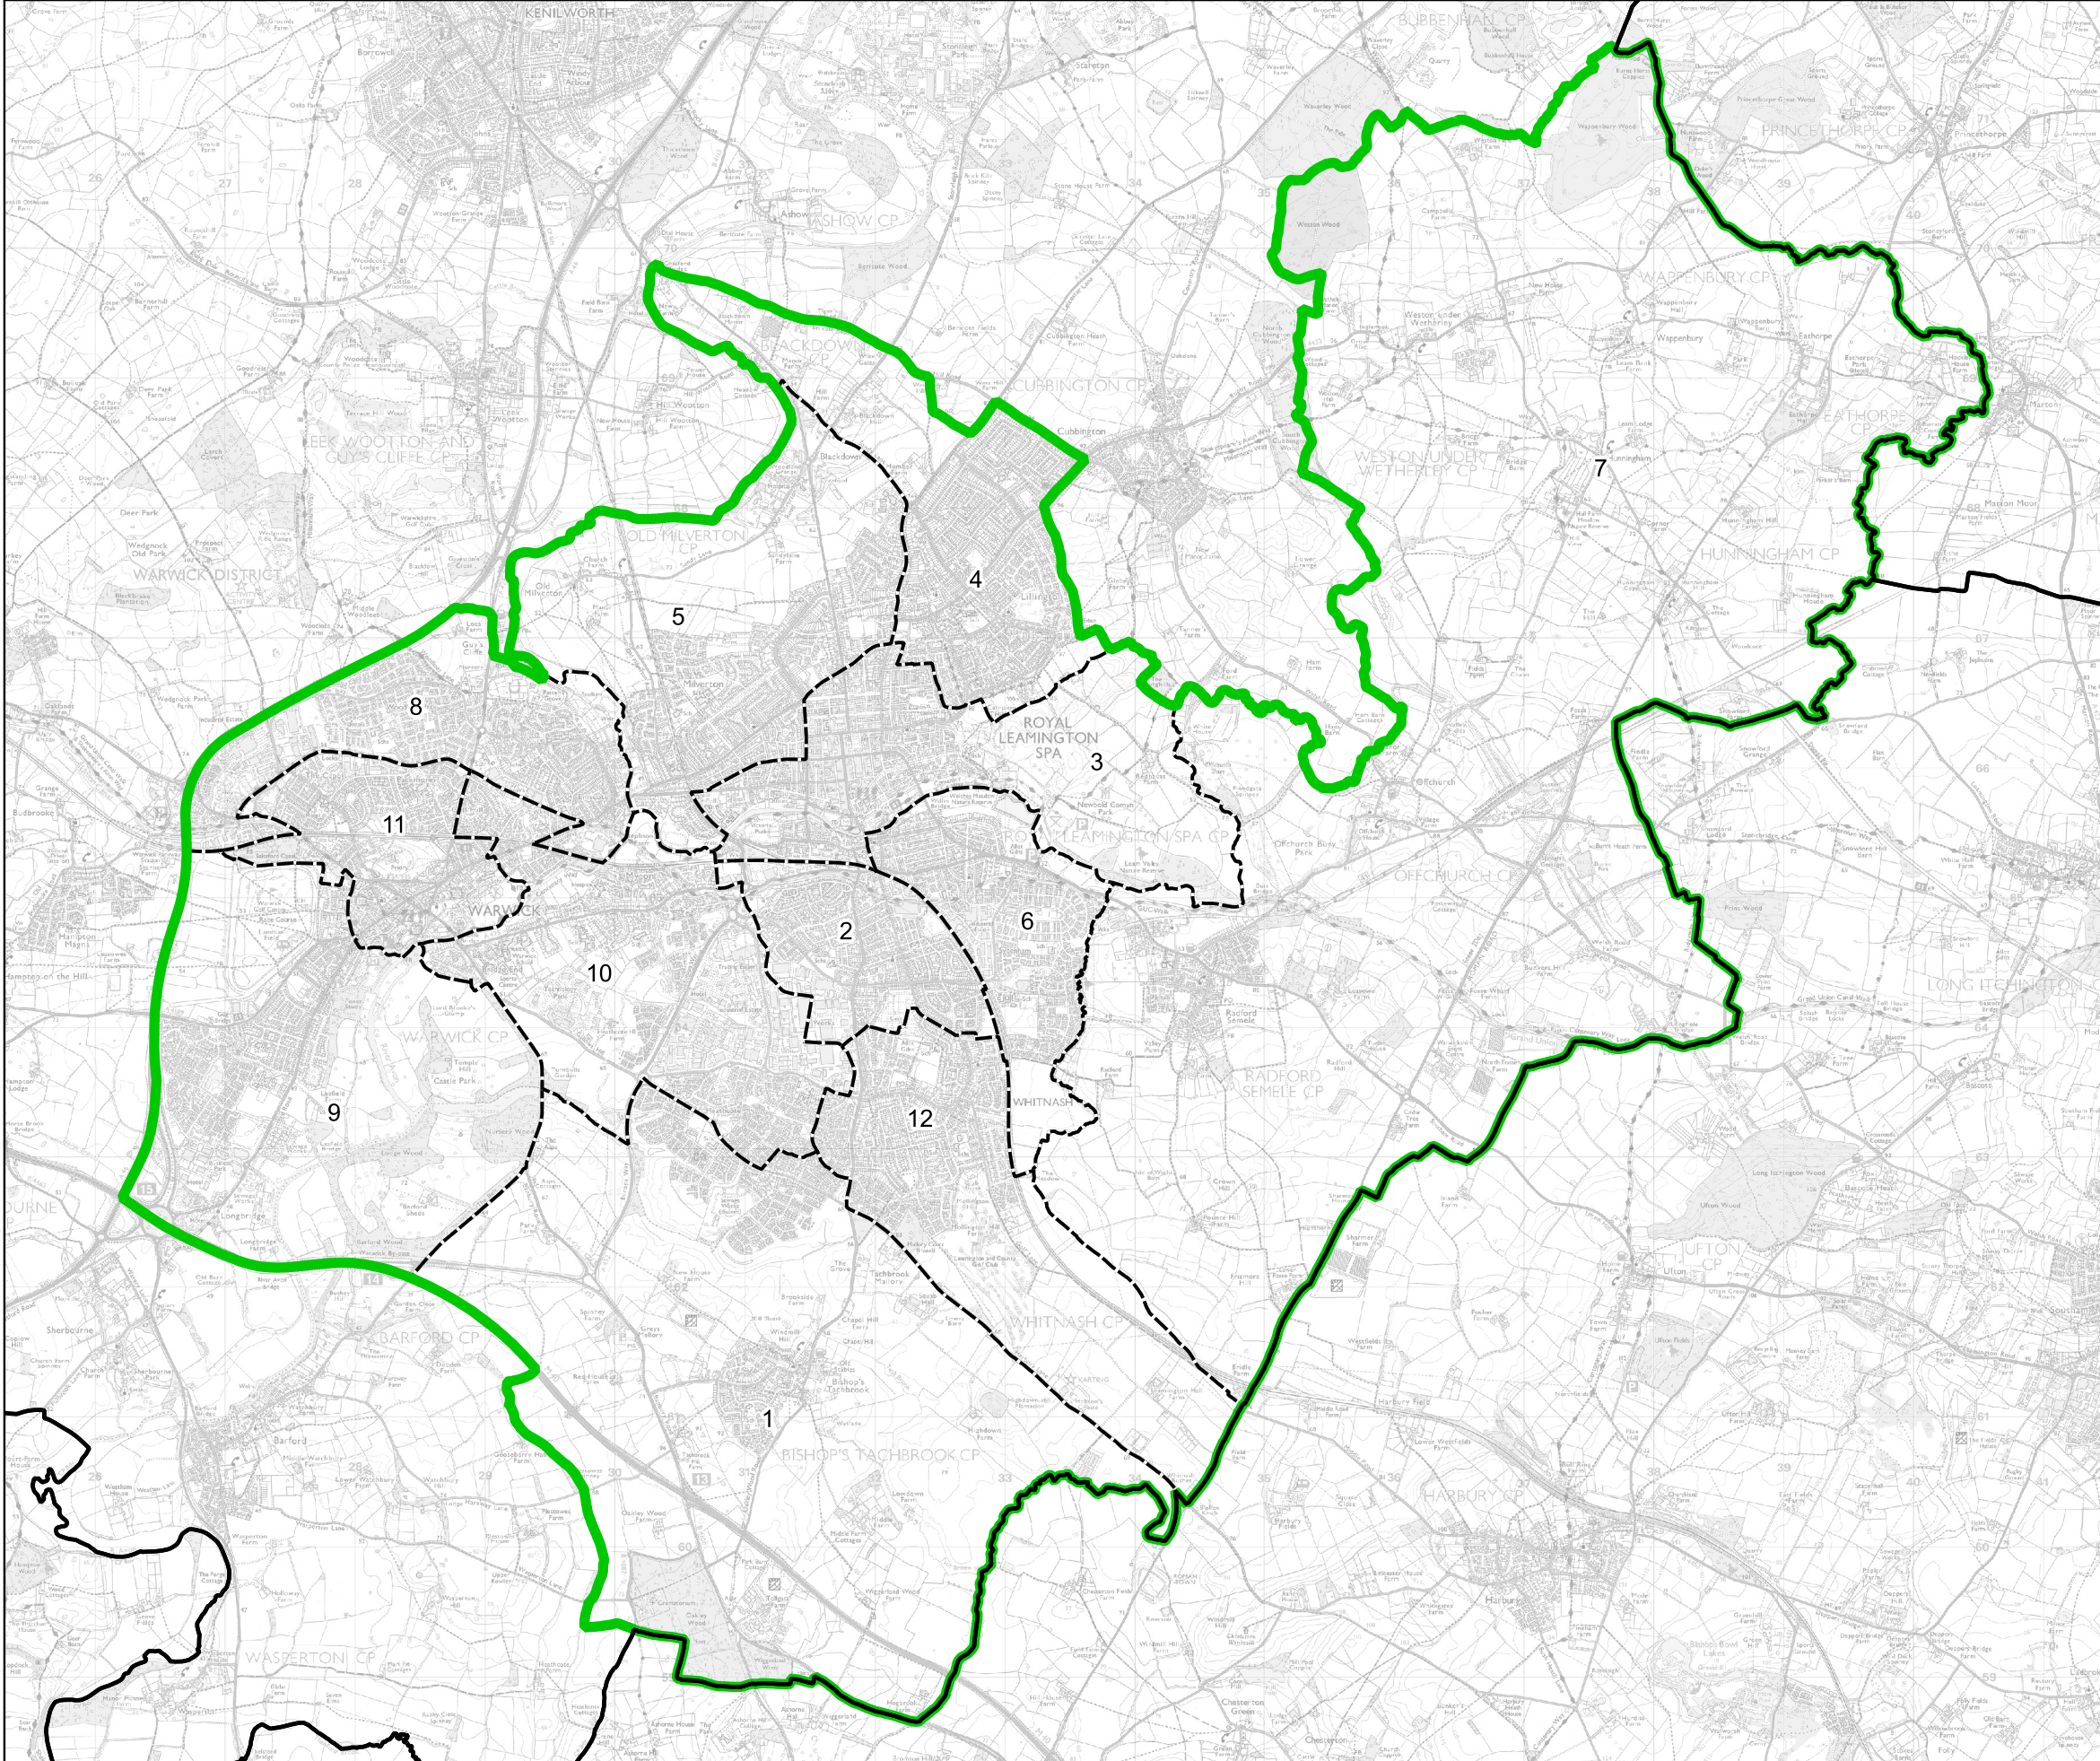

Boundary Commission for England - Final Recommendations for the West Midlands Region

Warwick and Leamington County Constituency - Electorate 75,440

Wards:

- 1 Bishop's Tachbrook
- 2 Leamington Brunswick
- 3 Leamington Clarendon
- 4 Leamington Lillington
- 5 Leamington Milverton
- 6 Leamington Willes
- 7 Radford Semele
- 8 Warwick All Saints & Woodloes
- 9 Warwick Aylesford
- 10 Warwick Myton & Heathcote
- 11 Warwick Saltisford
- 12 Whitnash

- Constituency
- Local Authorities
- Wards

0 0.7 1.4 km

© Crown copyright and database rights 2023 OS 100018289. You are permitted to use this data solely to enable you to respond to, or interact with, the organisation that provided you with the data. You are not permitted to copy, sub-licence, distribute or sell any of this data to third parties in any form. Third party rights to enforce the terms of this licence shall be reserved to OS.

Warwick and Leamington County Constituency