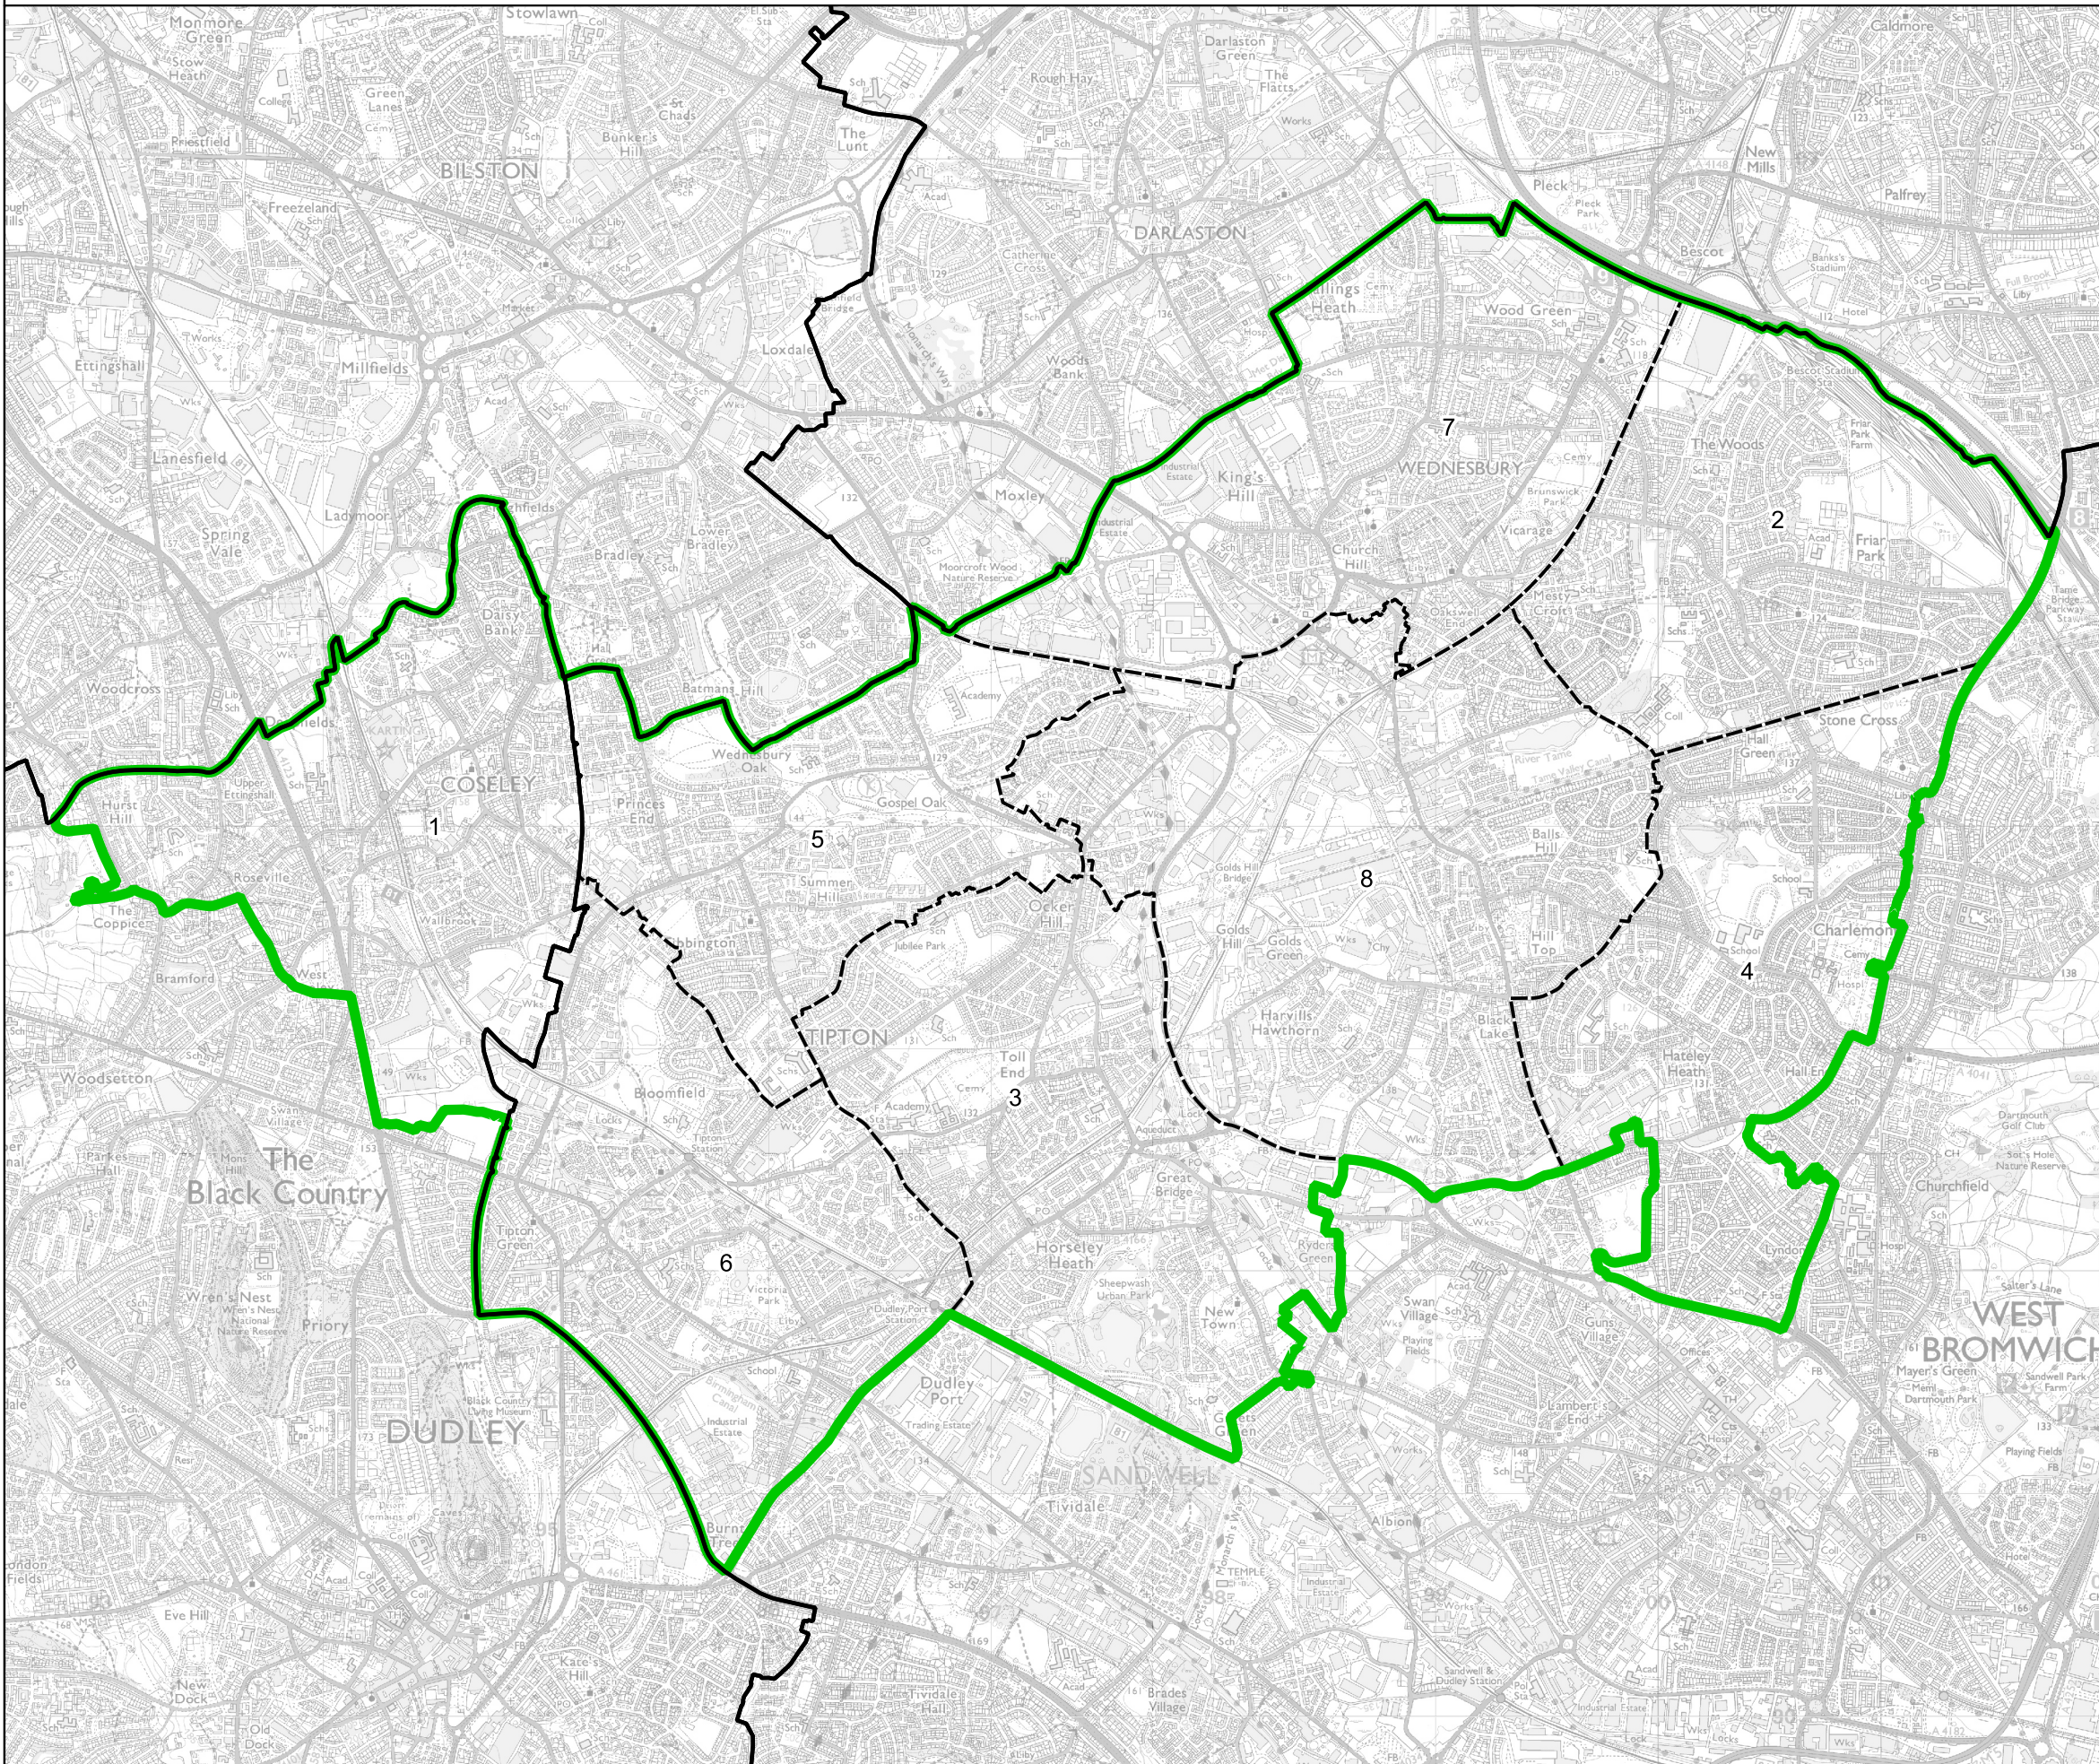

Boundary Commission for England - Final Recommendations for the West Midlands Region

Tipton and Wednesbury Borough Constituency - Electorate 73,820

Wards:

- 1 Coseley East
- 2 Friar Park
- 3 Great Bridge
- 4 Hateley Heath
- 5 Princes End
- 6 Tipton Green
- 7 Wednesbury North
- 8 Wednesbury South

- Constituency
- Local Authorities
- Wards

0 0.4 0.8 km

© Crown copyright and database rights 2023 OS 100018289. You are permitted to use this data solely to enable you to respond to, or interact with, the organisation that provided you with the data. You are not permitted to copy, sub-licence, distribute or sell any of this data to third parties in any form. Third party rights to enforce the terms of this licence shall be reserved to OS.