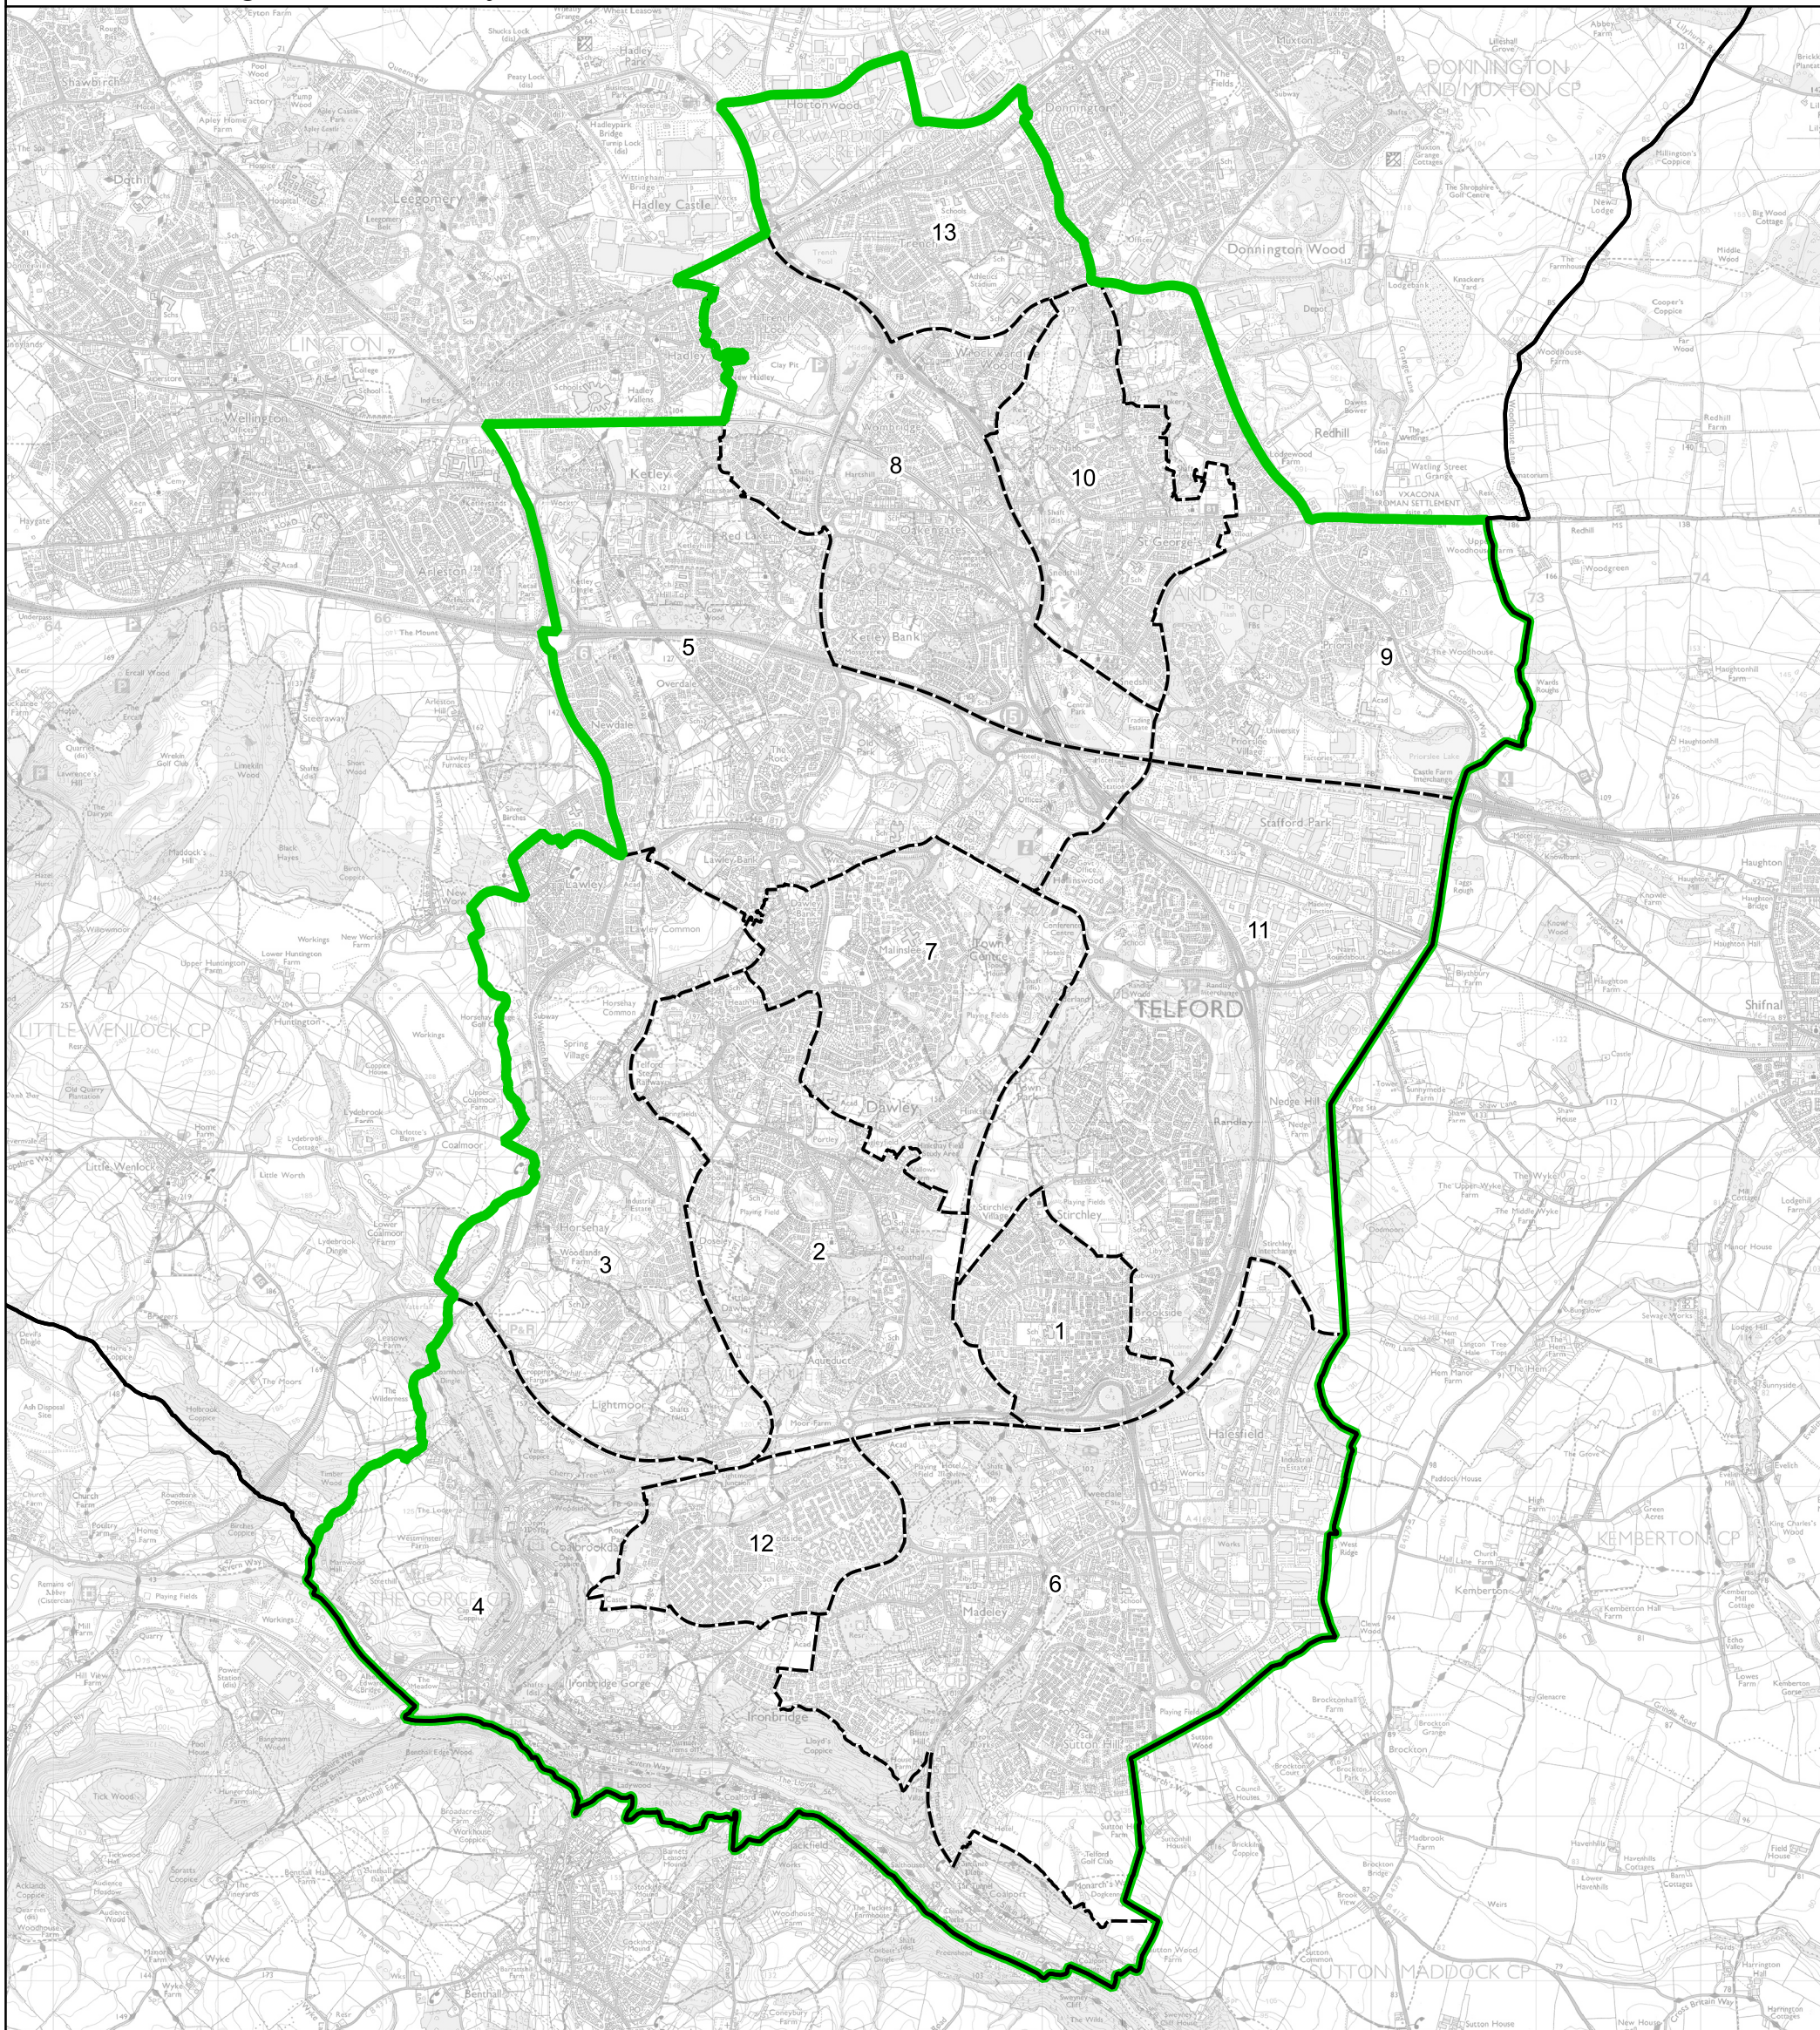

# Boundary Commission for England - Final Recommendations for the West Midlands Region

### Wards:

- |                           |                               |
|---------------------------|-------------------------------|
| 1 Brookside               | 8 Oakengates & Ketley Bank    |
| 2 Dawley & Aqueduct       | 9 Priorslee                   |
| 3 Horsehay & Lightmoor    | 10 St. Georges                |
| 4 Ironbridge Gorge        | 11 The Nedge                  |
| 5 Ketley & Overdale       | 12 Woodside                   |
| 6 Madeley & Sutton Hill   | 13 Wrockwardine Wood & Trench |
| 7 Malinslee & Dawley Bank |                               |