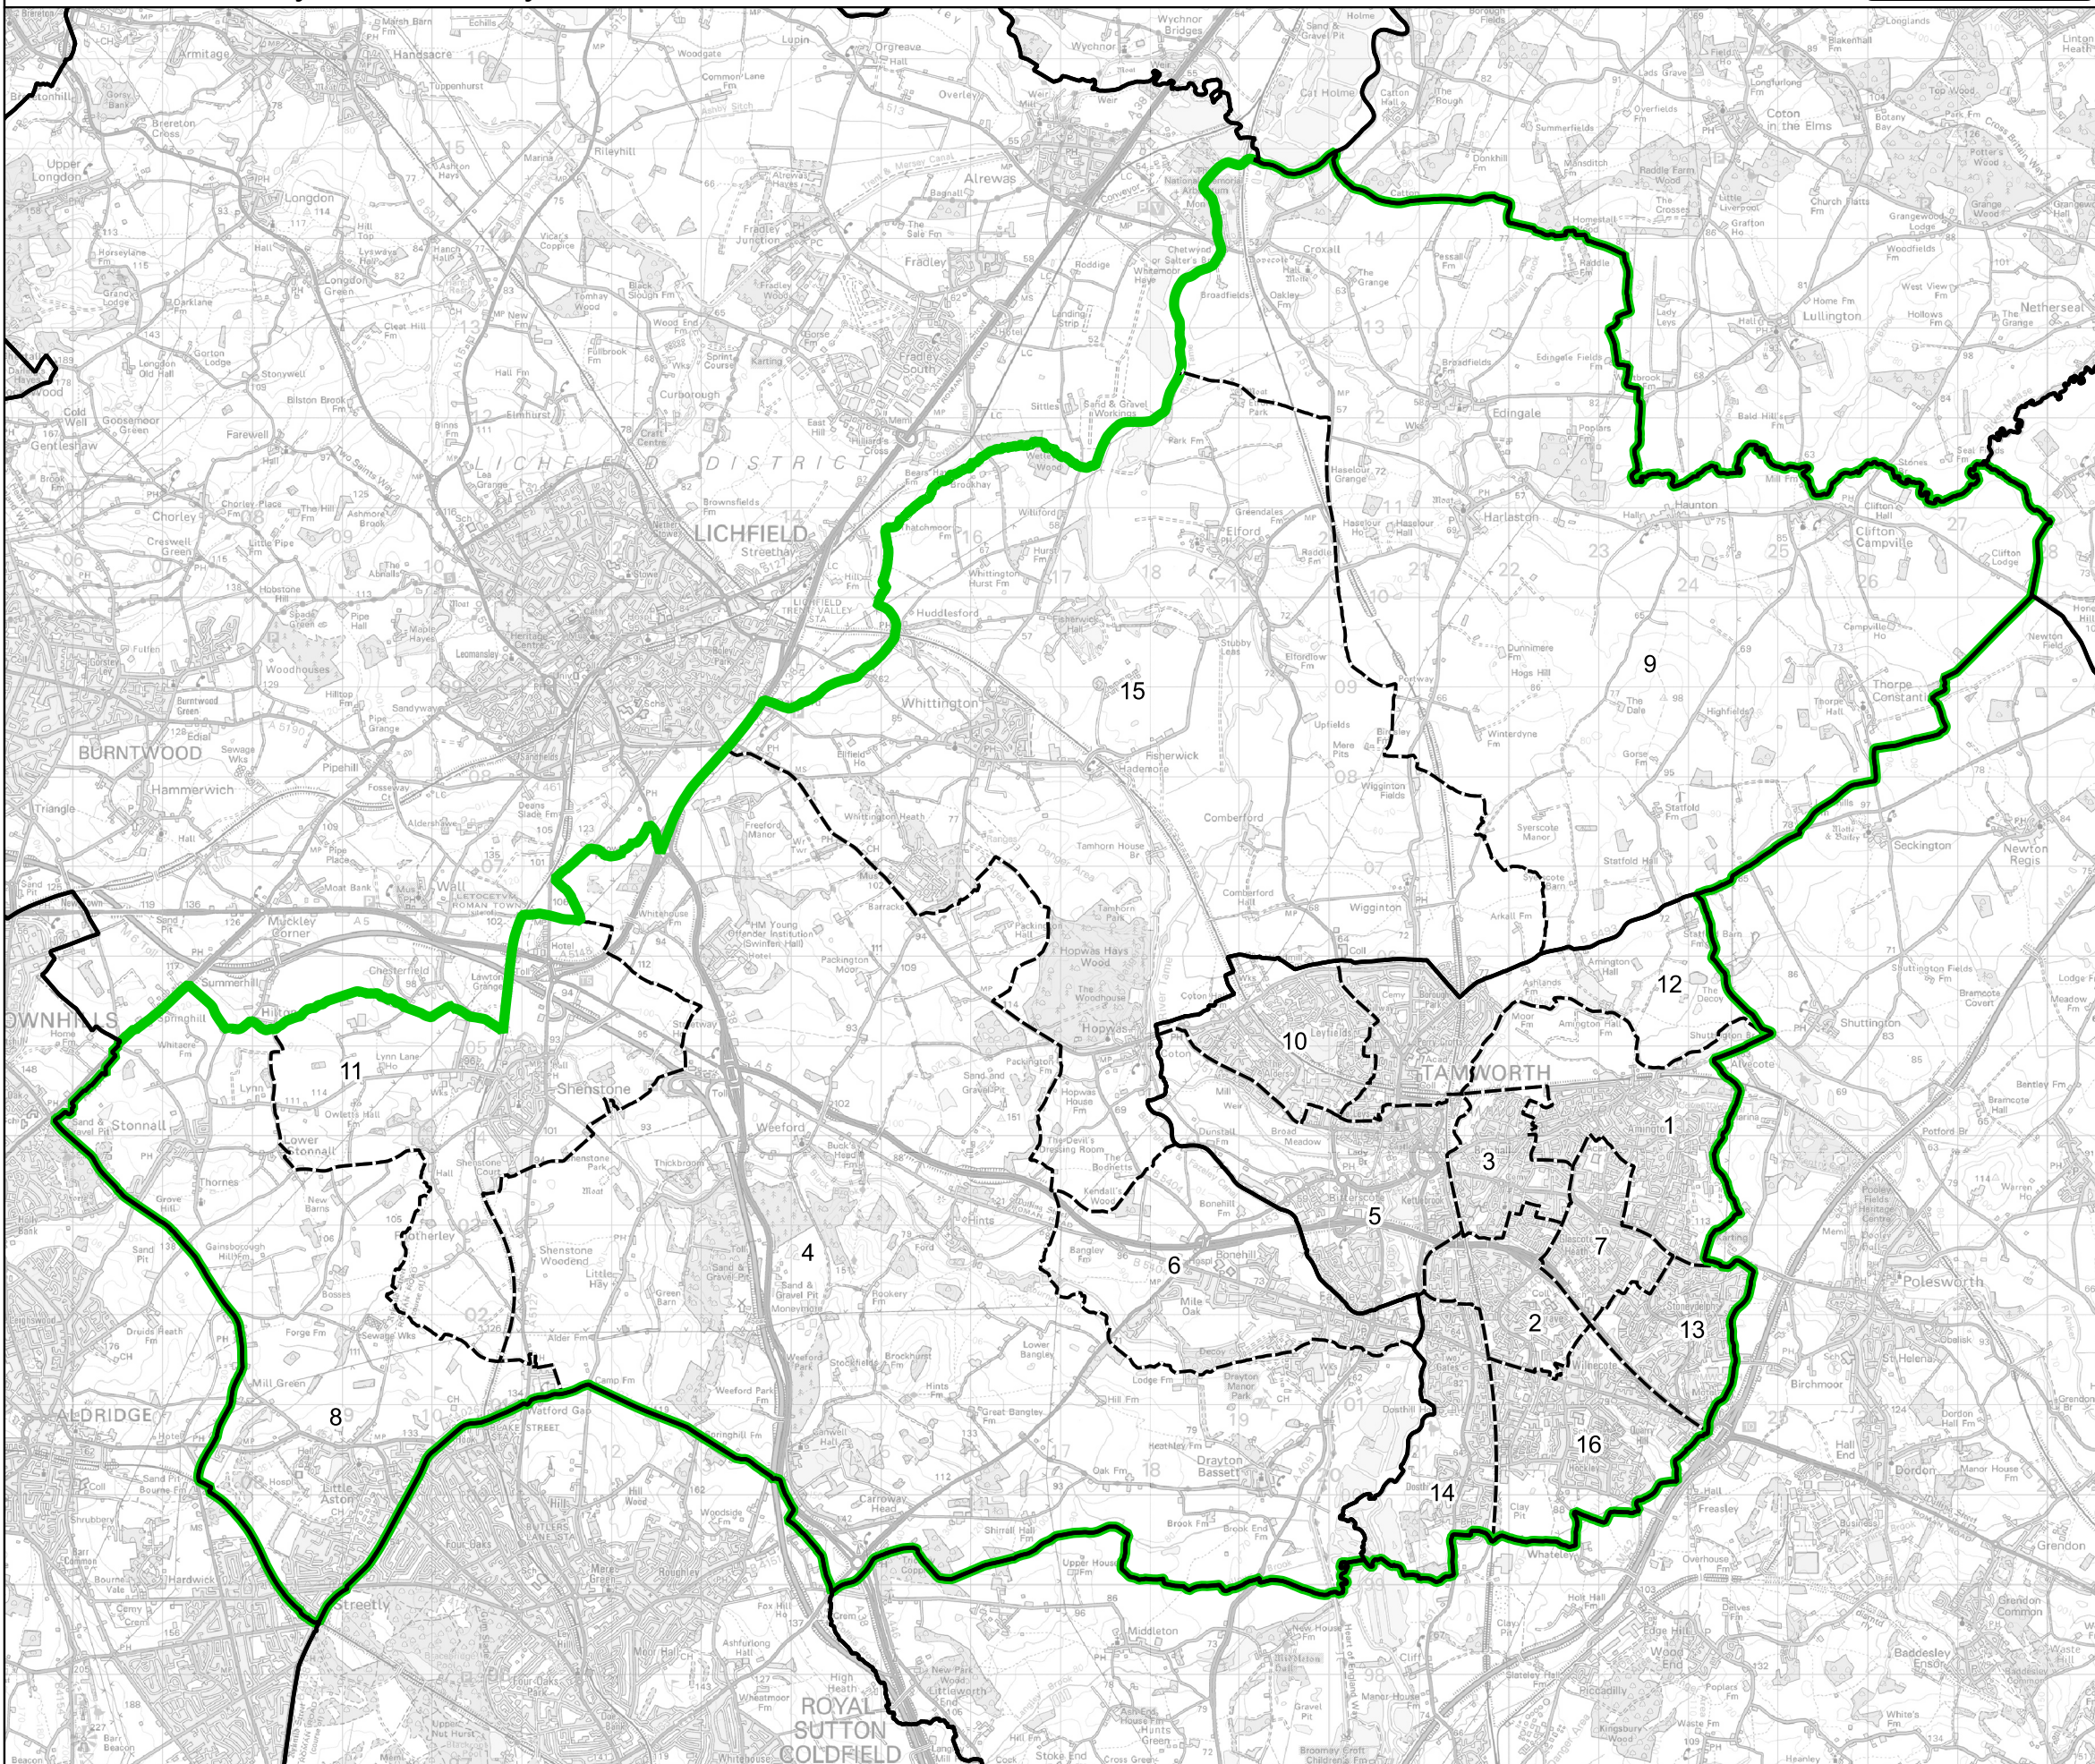

# Boundary Commission for England - Final Recommendations for the West Midlands Region

## Tamworth County Constituency - Electorate 73,644

- Wards:
- 1 Amington
  - 2 Belgrave
  - 3 Bolehall
  - 4 Bourne Vale
  - 5 Castle
  - 6 Fazeley
  - 7 Glascote
  - 8 Little Aston & Stonnall
  - 9 Mease Valley
  - 10 Mercian
  - 11 Shenstone
  - 12 Spital
  - 13 Stonydelph
  - 14 Trinity
  - 15 Whittington & Streethay
  - 16 Wilnecote

 Constituency

 Local Authorities

 Wards

0 1 2 km

© Crown copyright and database rights 2023 OS 100018289. You are permitted to use this data solely to enable you to respond to, or interact with, the organisation that provided you with the data. You are not permitted to copy, sub-licence, distribute or sell any of this data to third parties in any form. Third party rights to enforce the terms of this licence shall be reserved to OS.

Tamworth County Constituency