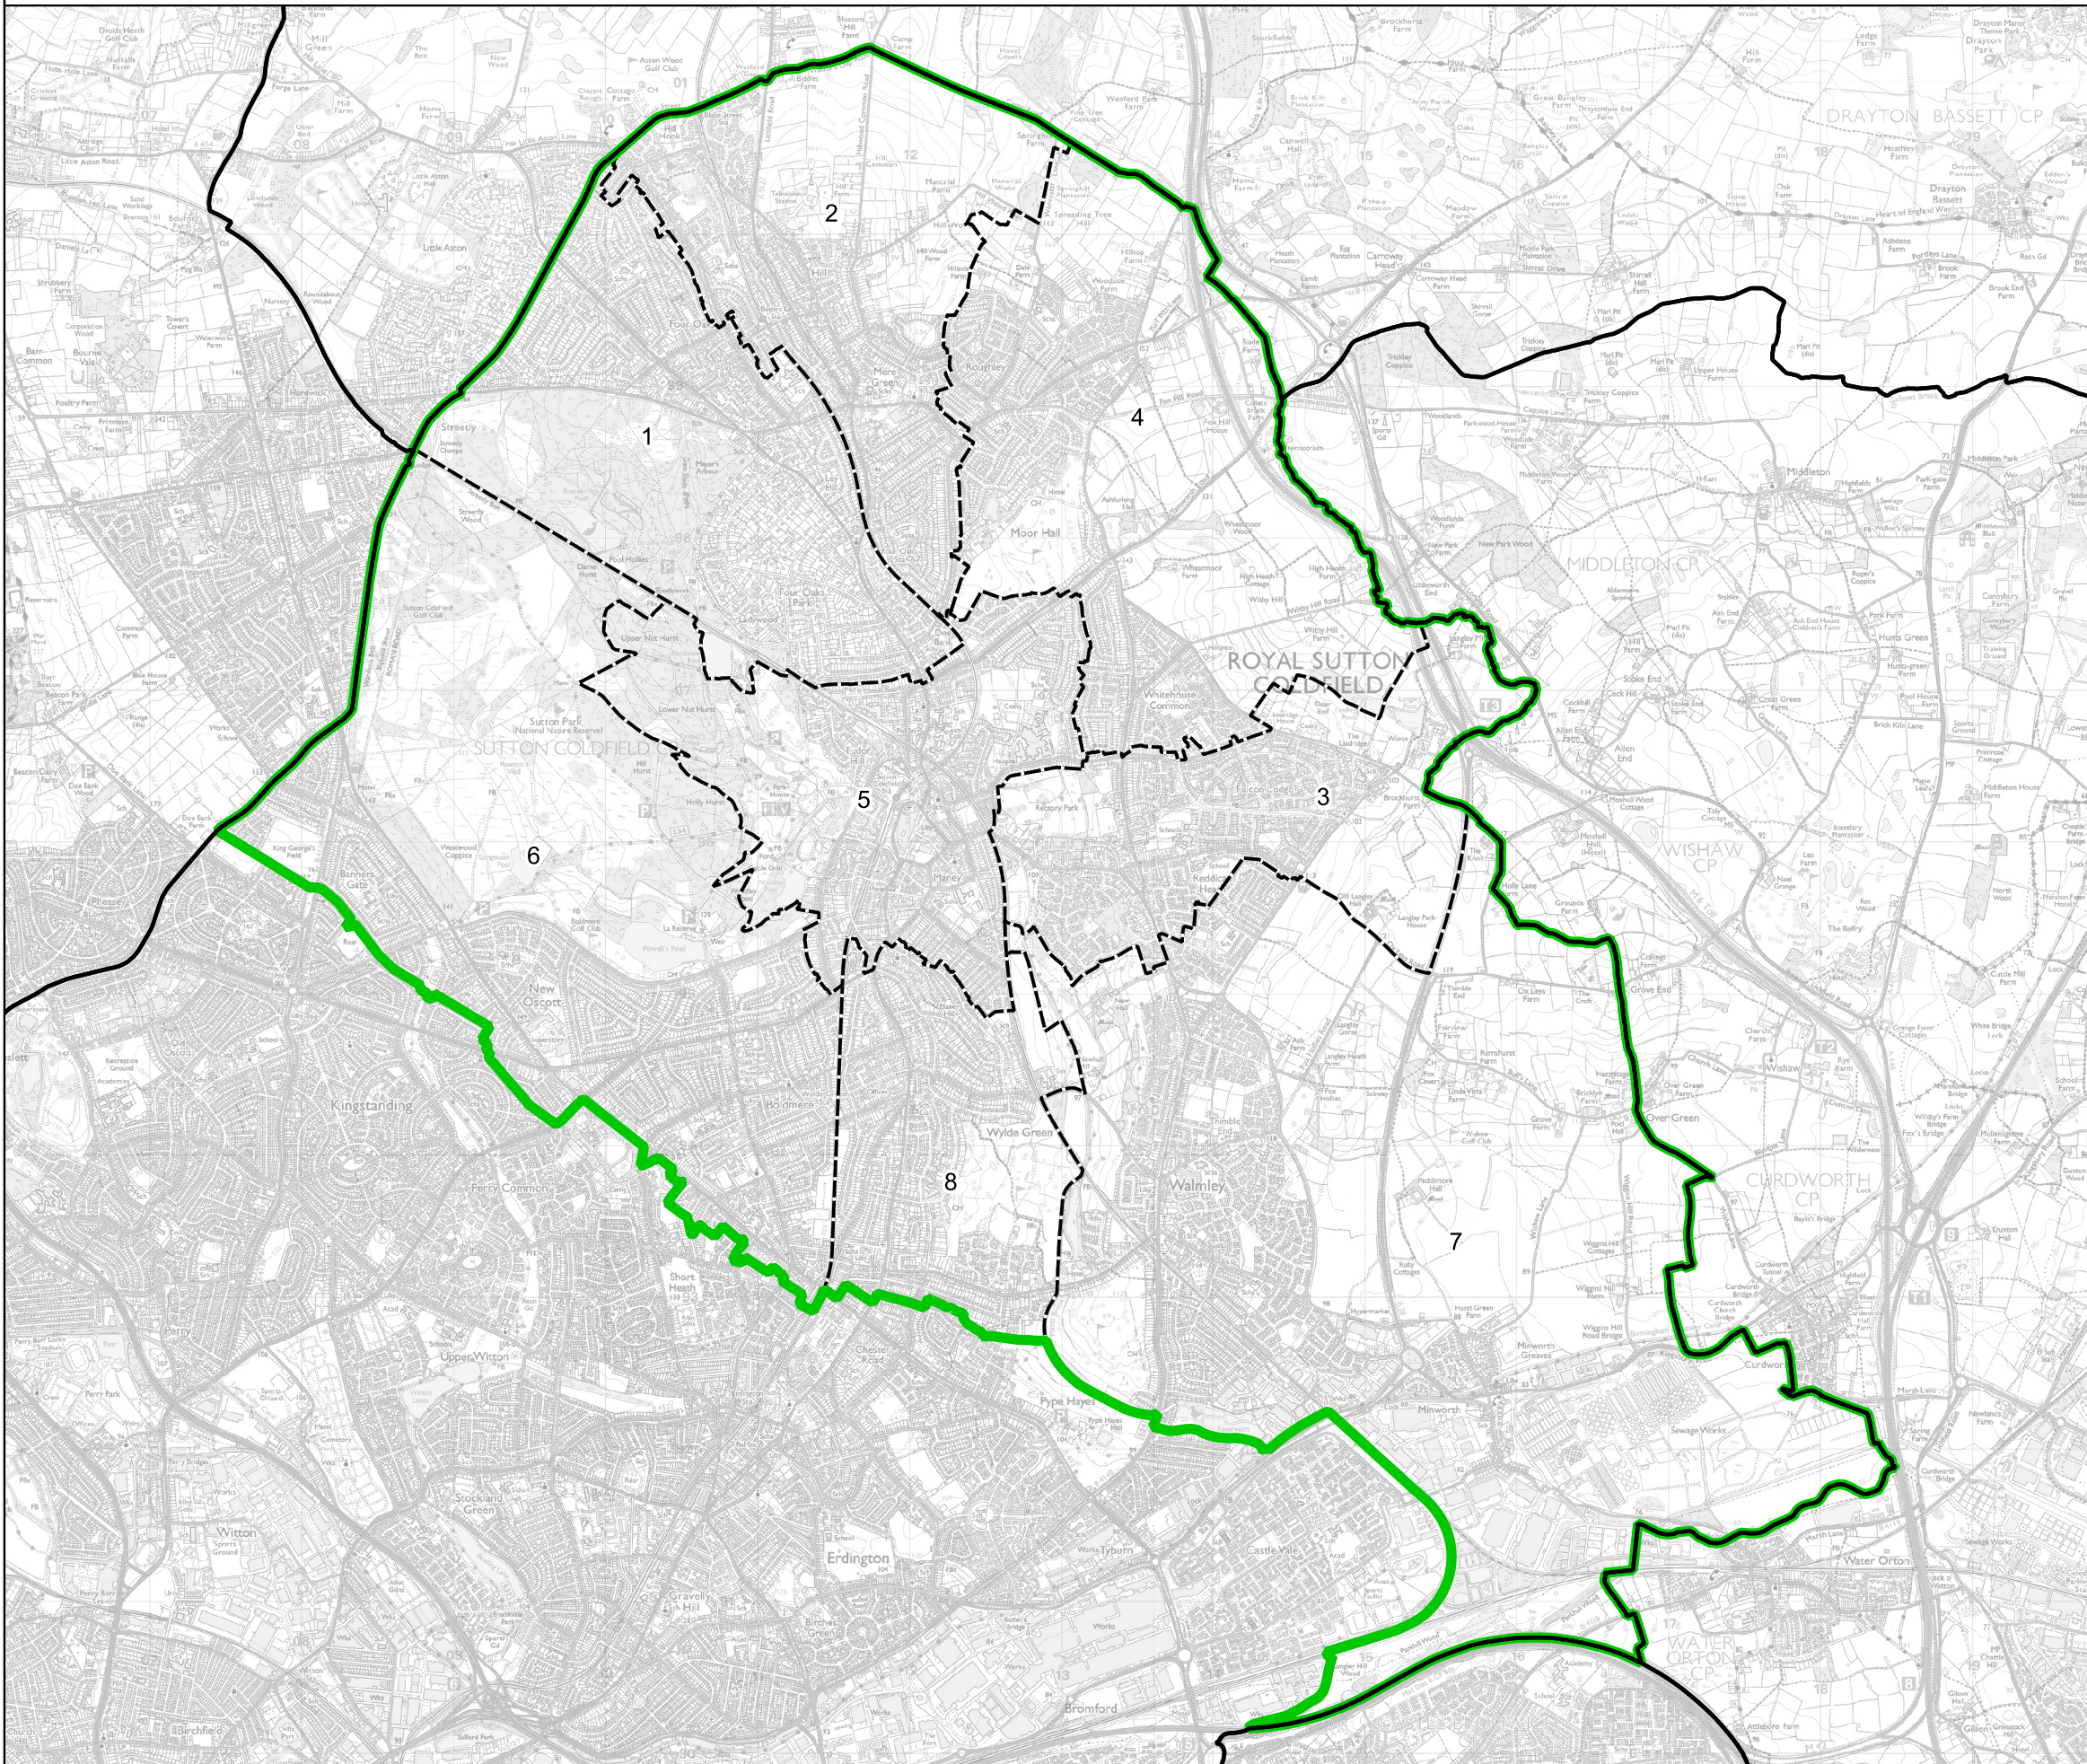

Boundary Commission for England - Final Recommendations for the West Midlands Region

Sutton Coldfield Borough Constituency - Electorate 74,584

Wards:

- 1 Sutton Four Oaks
- 2 Sutton Mere Green
- 3 Sutton Reddica
- 4 Sutton Roughley
- 5 Sutton Trinity
- 6 Sutton Vesey
- 7 Sutton Walmley & Minworth
- 8 Sutton Wyde Green

- Constituency
- Local Authorities
- Wards

0 0.6 1.2 km

© Crown copyright and database rights 2023 OS 100018289. You are permitted to use this data solely to enable you to respond to, or interact with, the organisation that provided you with the data. You are not permitted to copy, sub-licence, distribute or sell any of this data to third parties in any form. Third party rights to enforce the terms of this licence shall be reserved to OS.