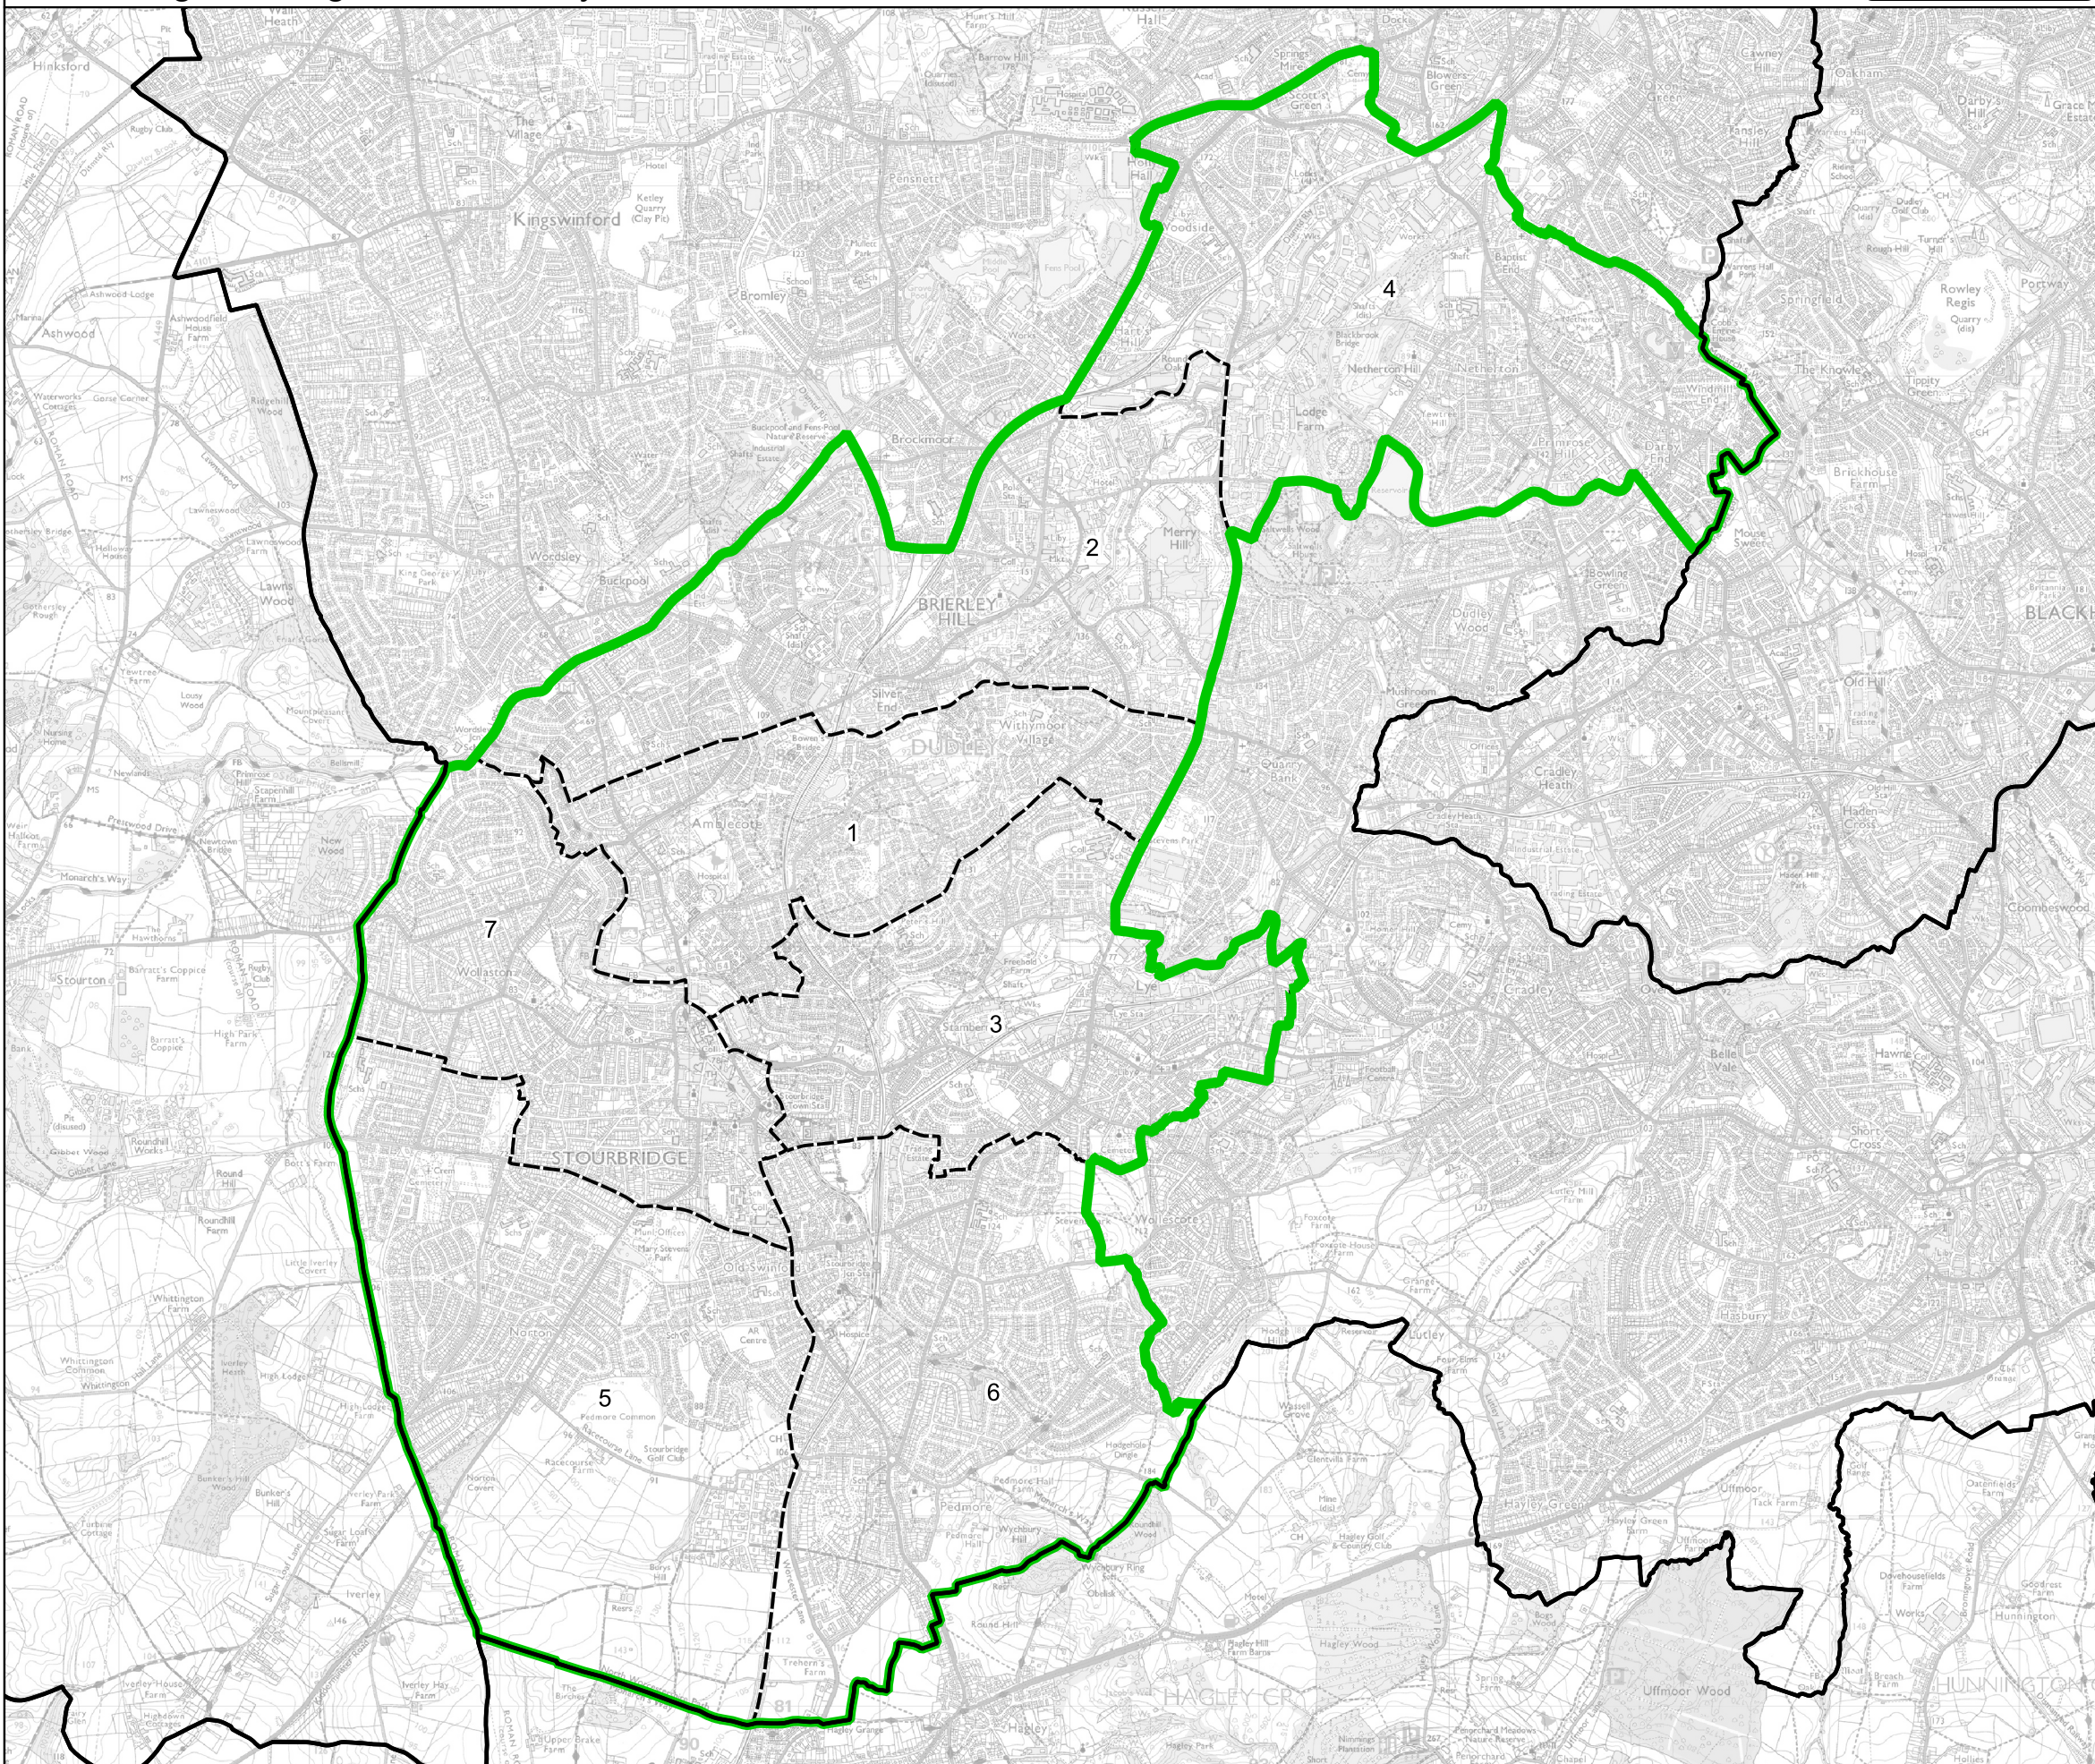

# Boundary Commission for England - Final Recommendations for the West Midlands Region

## Stourbridge Borough Constituency - Electorate 69,840

- Wards:
- 1 Amblecote
  - 2 Brierley Hill
  - 3 Lye and Stourbridge North
  - 4 Netherton, Woodside and St. Andrews
  - 5 Norton
  - 6 Pedmore and Stourbridge East
  - 7 Wollaston and Stourbridge Town