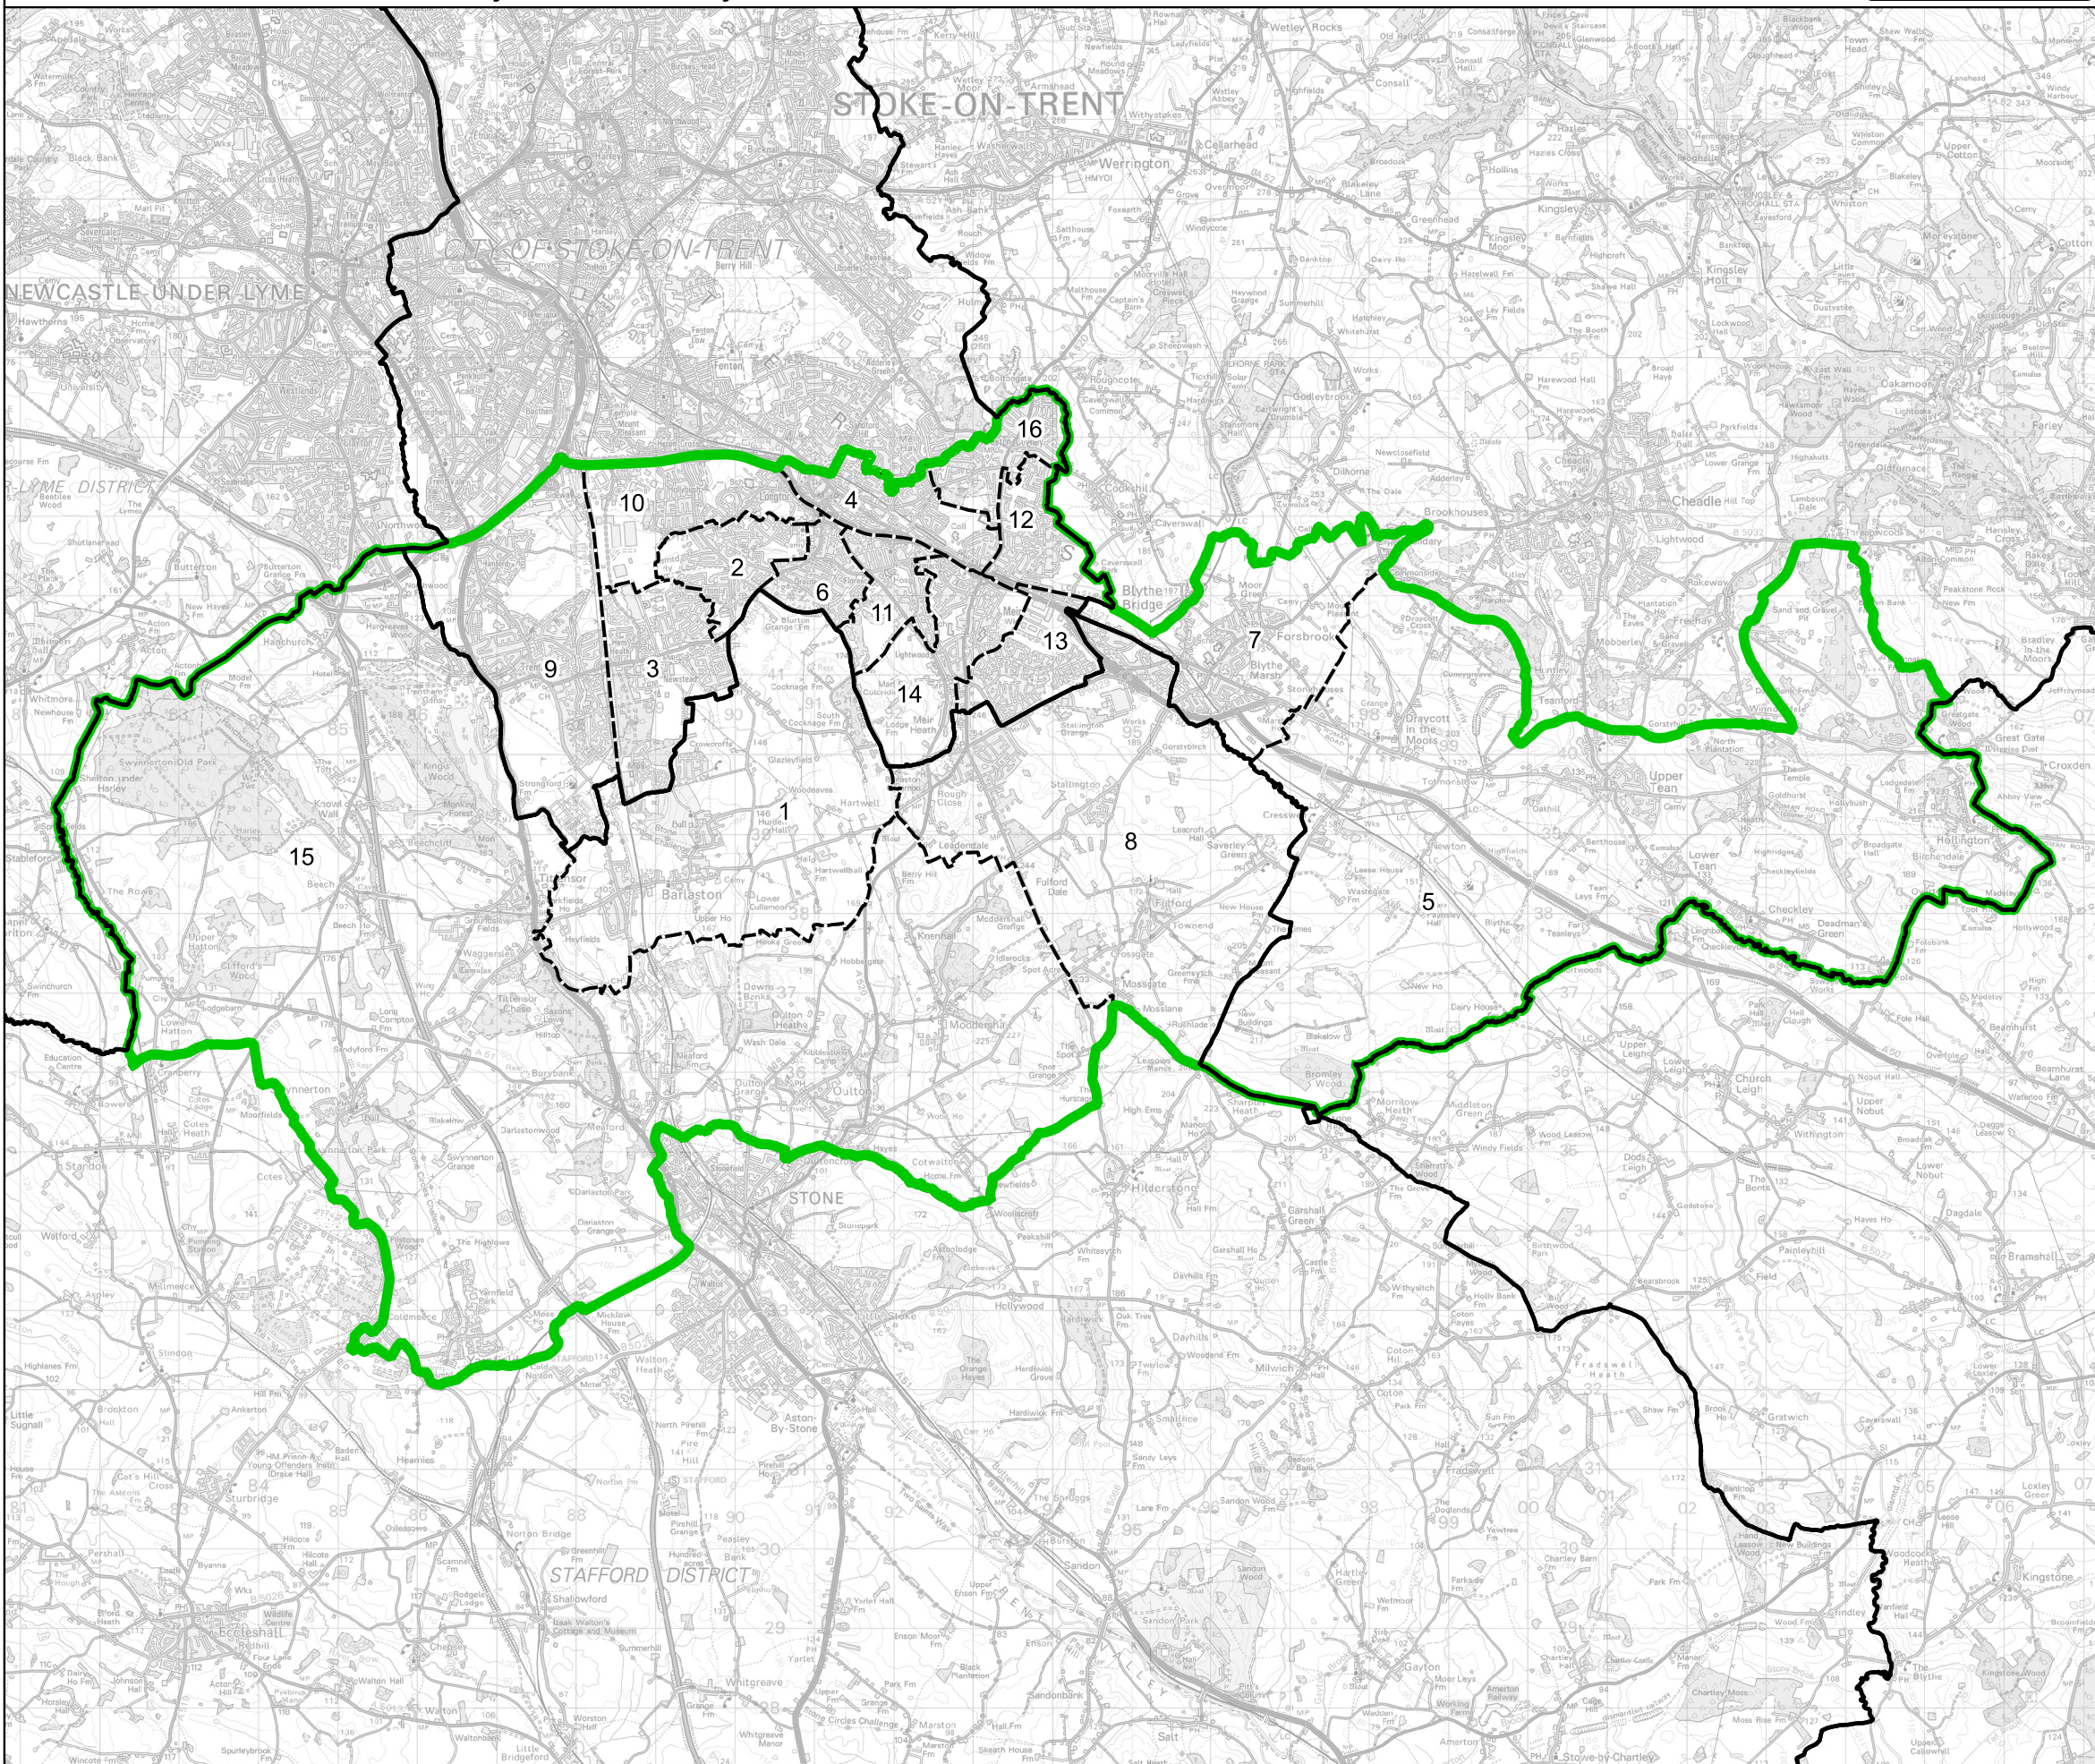

Boundary Commission for England - Final Recommendations for the West Midlands Region

Stoke-on-Trent South County Constituency - Electorate 69,831

Wards:

- 1 Barlaston
- 2 Blurton East
- 3 Blurton West and Newstead
- 4 Broadway and Longton East
- 5 Checkley
- 6 Dresden and Florence
- 7 Forsbrook
- 8 Fulford
- 9 Hanford and Trentham
- 10 Hollybush and Longton West
- 11 Lightwood North and Normacot
- 12 Meir North
- 13 Meir Park
- 14 Meir South
- 15 Swynnerton & Oulton
- 16 Weston Coyney

- Constituency
- Local Authorities
- Wards

0 1 2 km

© Crown copyright and database rights 2023 OS 100018289. You are permitted to use this data solely to enable you to respond to, or interact with, the organisation that provided you with the data. You are not permitted to copy, sub-licence, distribute or sell any of this data to third parties in any form. Third party rights to enforce the terms of this licence shall be reserved to OS.

Stoke-on-Trent South County Constituency