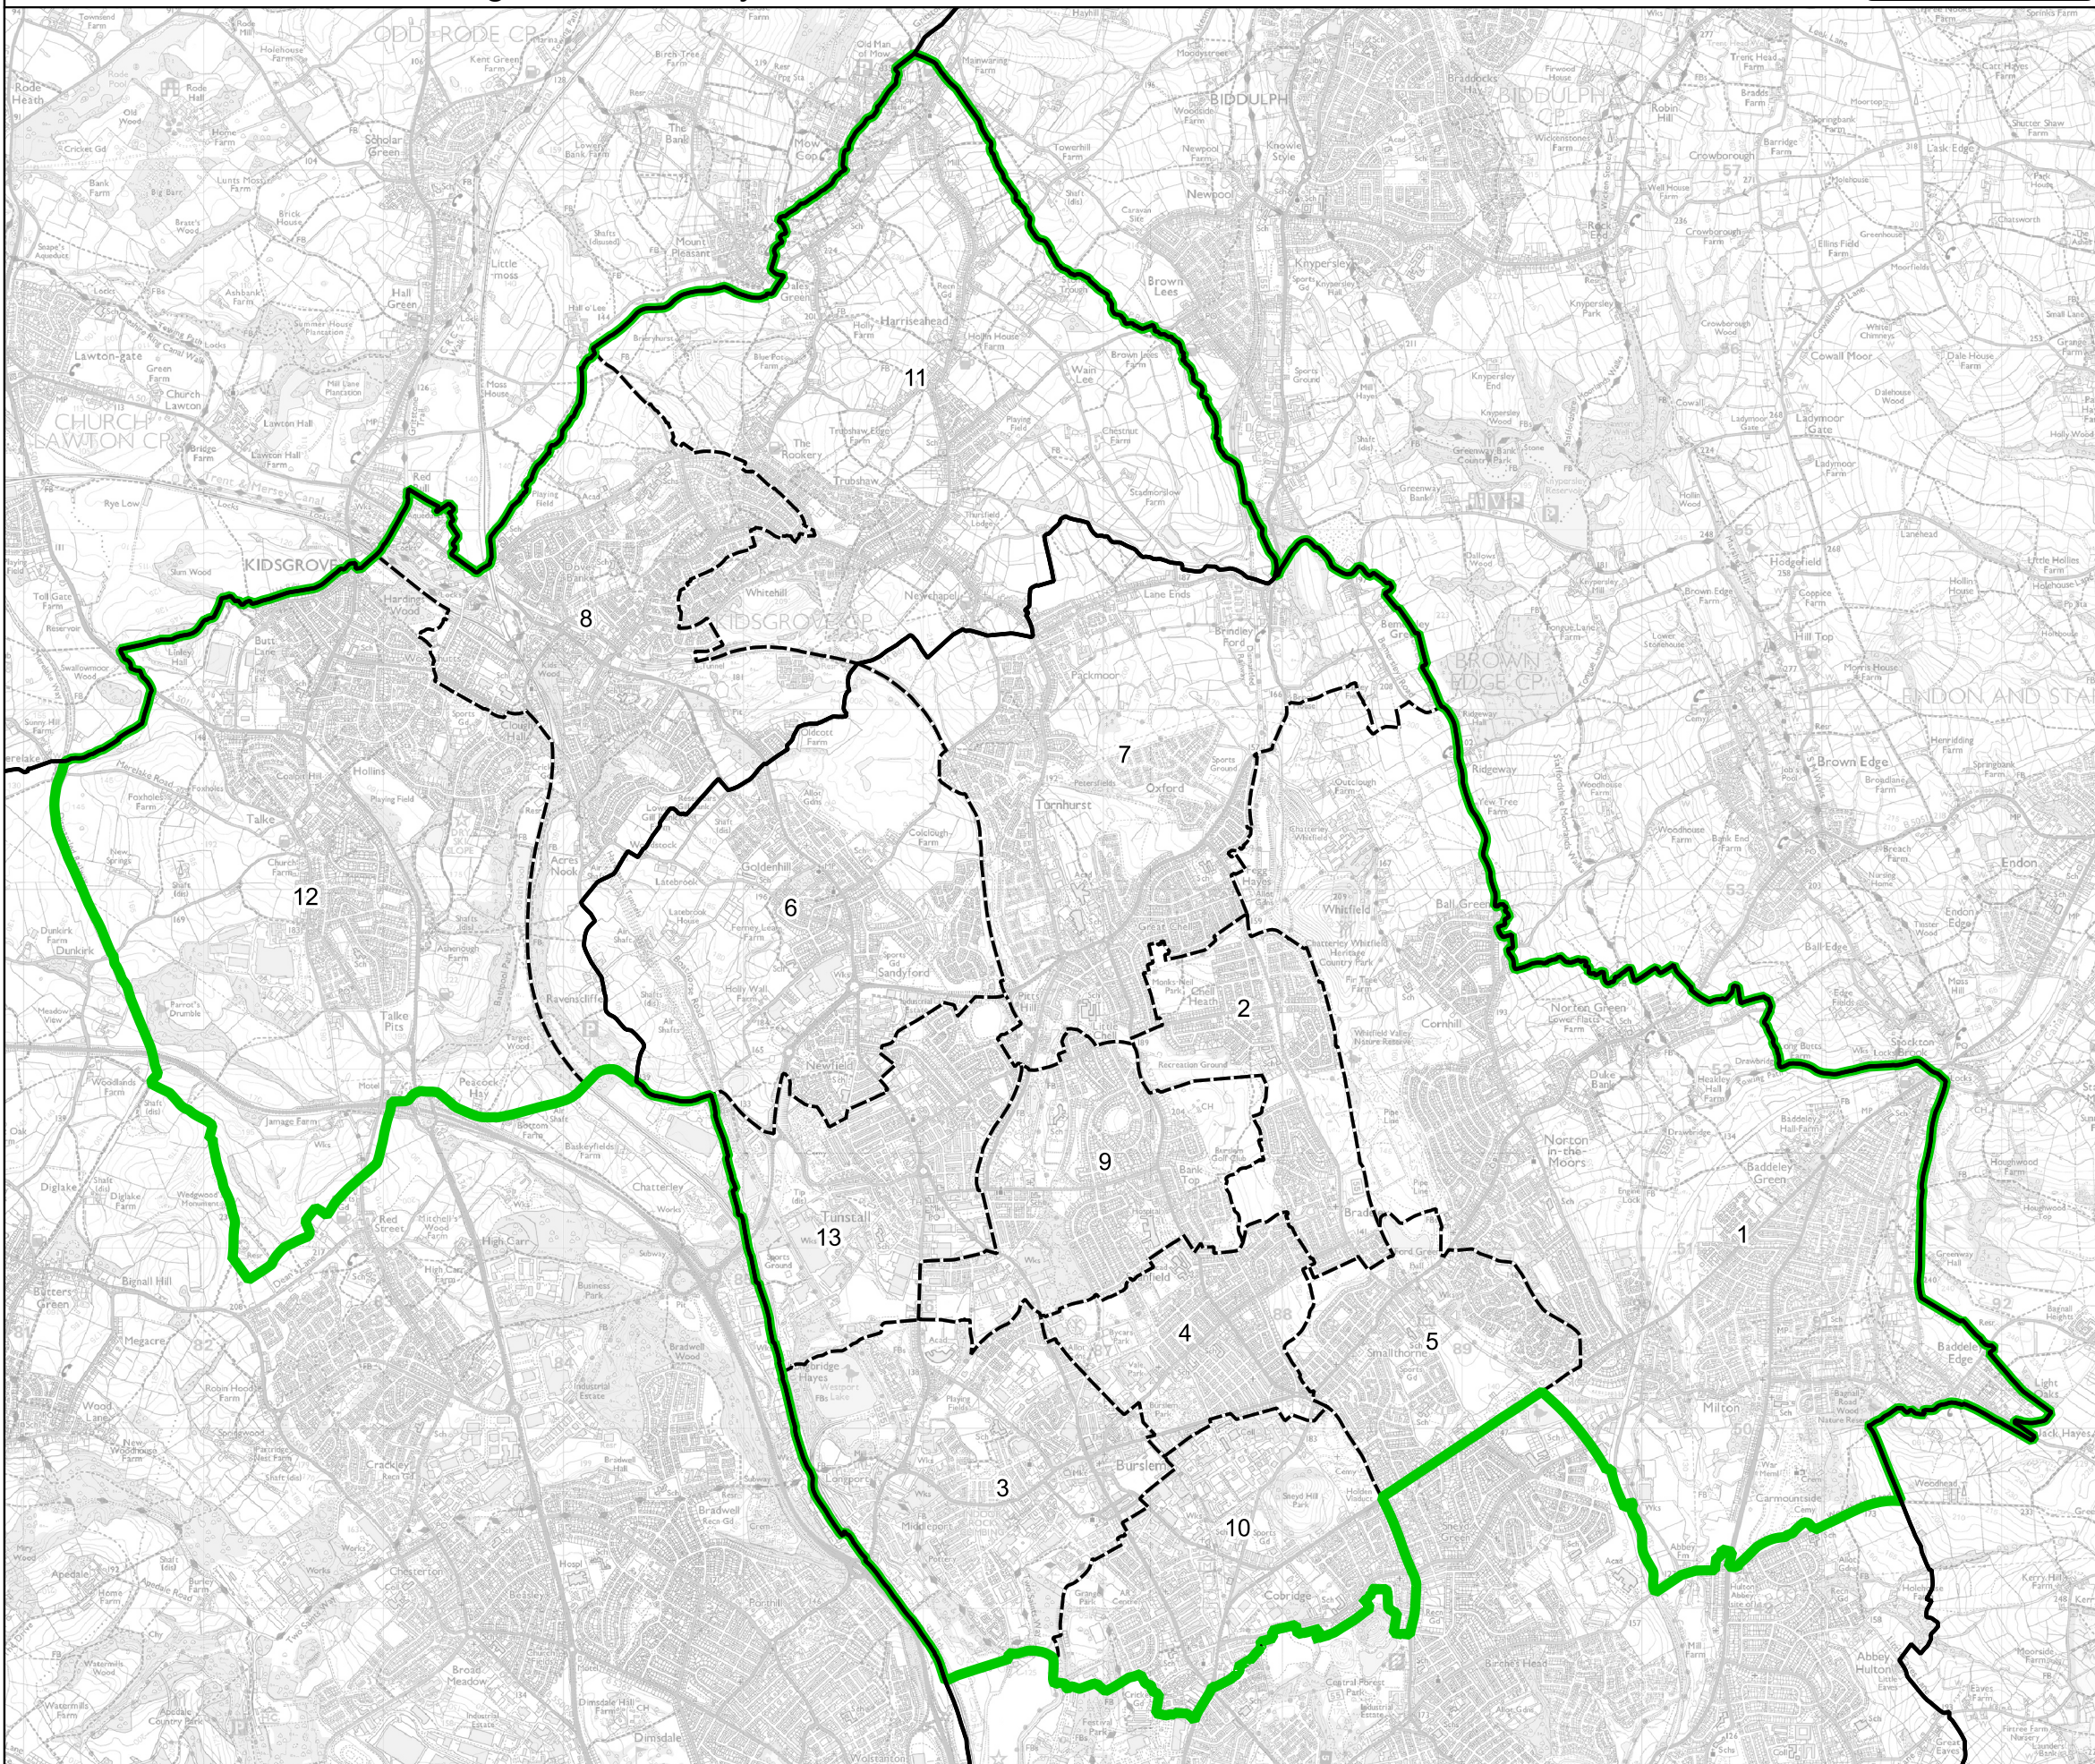

Boundary Commission for England - Final Recommendations for the West Midlands Region

Stoke-on-Trent North Borough Constituency - Electorate 69,821

- Wards:
- 1 Baddeley, Milton and Norton
 - 2 Bradeley and Chell Heath
 - 3 Burslem Central
 - 4 Burslem Park
 - 5 Ford Green and Smallthorne
 - 6 Goldenhill and Sandyford
 - 7 Great Chell and Packmoor
 - 8 Kidsgrove & Ravenscliffe
 - 9 Little Chell and Stanfield
 - 10 Moorcroft
 - 11 Newchapel & Mow Cop
 - 12 Talke & Butt Lane
 - 13 Tunstall

- Constituency
- Local Authorities
- Wards

© Crown copyright and database rights 2023 OS 100018289. You are permitted to use this data solely to enable you to respond to, or interact with, the organisation that provided you with the data. You are not permitted to copy, sub-licence, distribute or sell any of this data to third parties in any form. Third party rights to enforce the terms of this licence shall be reserved to OS.

Stoke-on-Trent North Borough Constituency