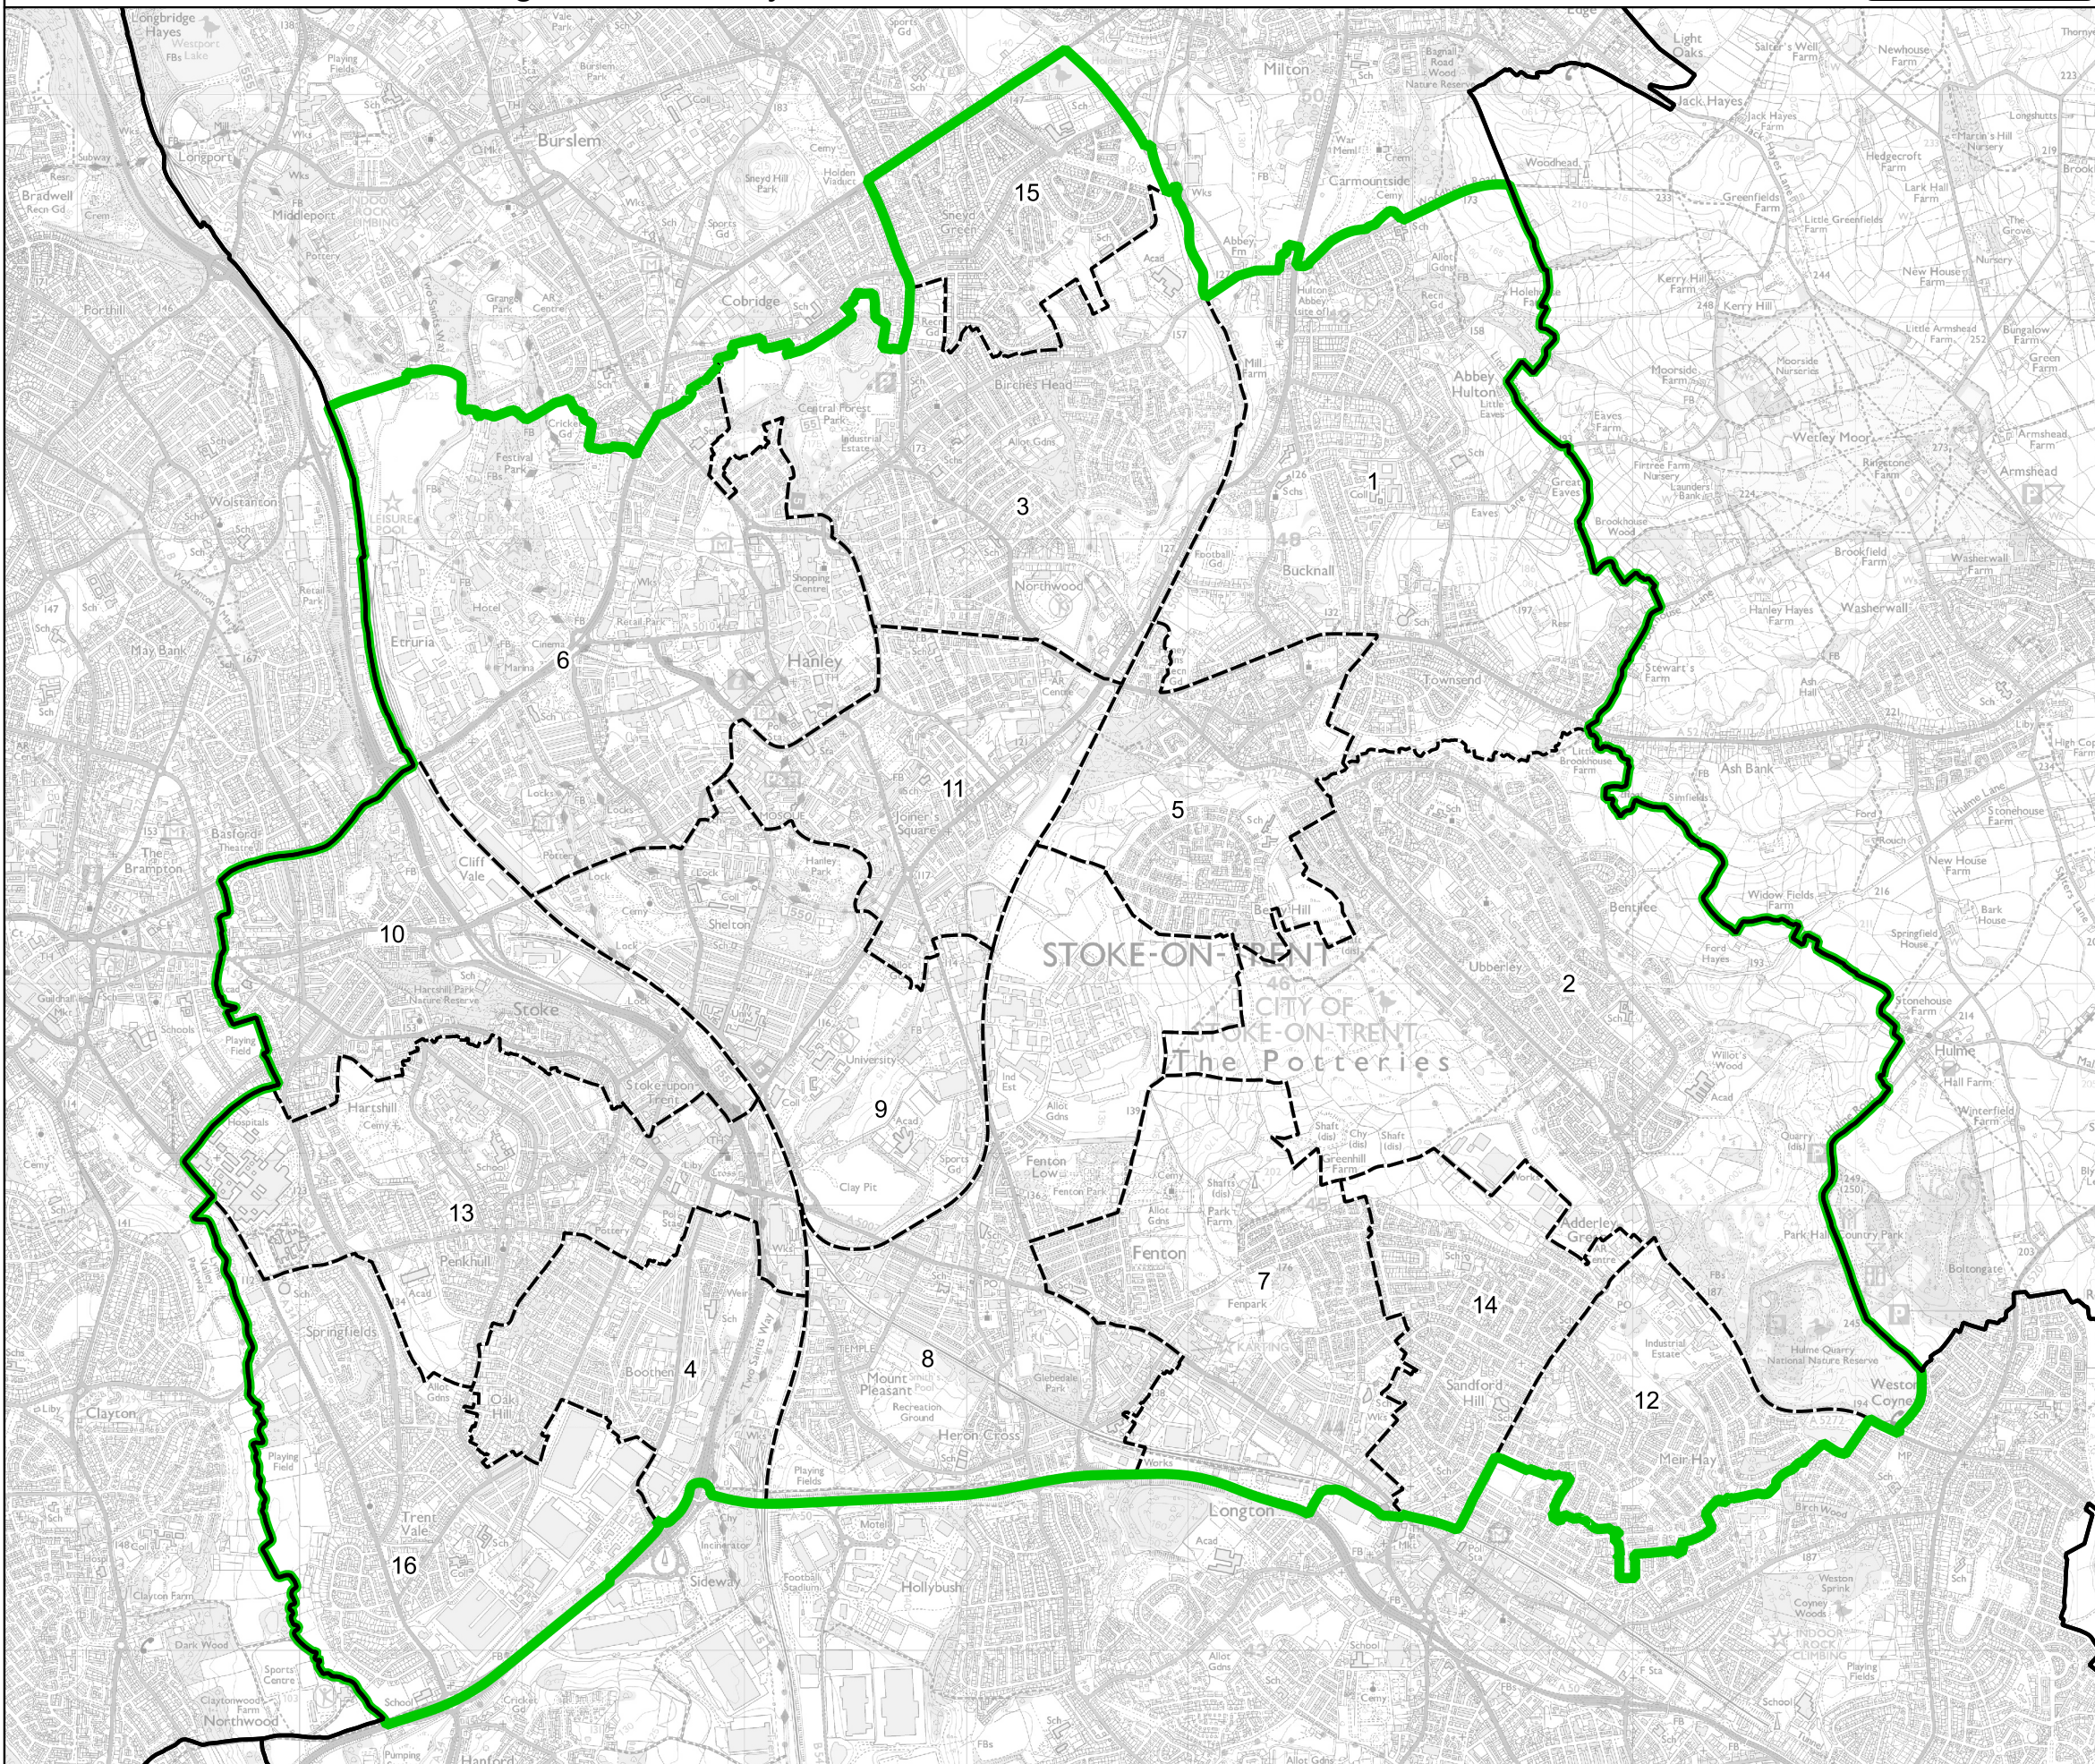

Boundary Commission for England - Final Recommendations for the West Midlands Region

Stoke-on-Trent Central Borough Constituency - Electorate 70,550

- Wards:
- 1 Abbey Hulton and Townsend
 - 2 Bentilee and Ubberley
 - 3 Birches Head and Central Forest Park
 - 4 Boothem and Oak Hill
 - 5 Eaton Park
 - 6 Etruria and Hanley
 - 7 Fenton East
 - 8 Fenton West and Mount Pleasant
 - 9 Hanley Park and Shelton
 - 10 Hartshill and Basford
 - 11 Joiner's Square
 - 12 Meir Hay
 - 13 Penkhull and Stoke
 - 14 Sandford Hill
 - 15 Sneyd Green
 - 16 Springfields and Trent Vale

- Constituency
- Local Authorities
- Wards

© Crown copyright and database rights 2023 OS 100018289. You are permitted to use this data solely to enable you to respond to, or interact with, the organisation that provided you with the data. You are not permitted to copy, sub-licence, distribute or sell any of this data to third parties in any form. Third party rights to enforce the terms of this licence shall be reserved to OS.