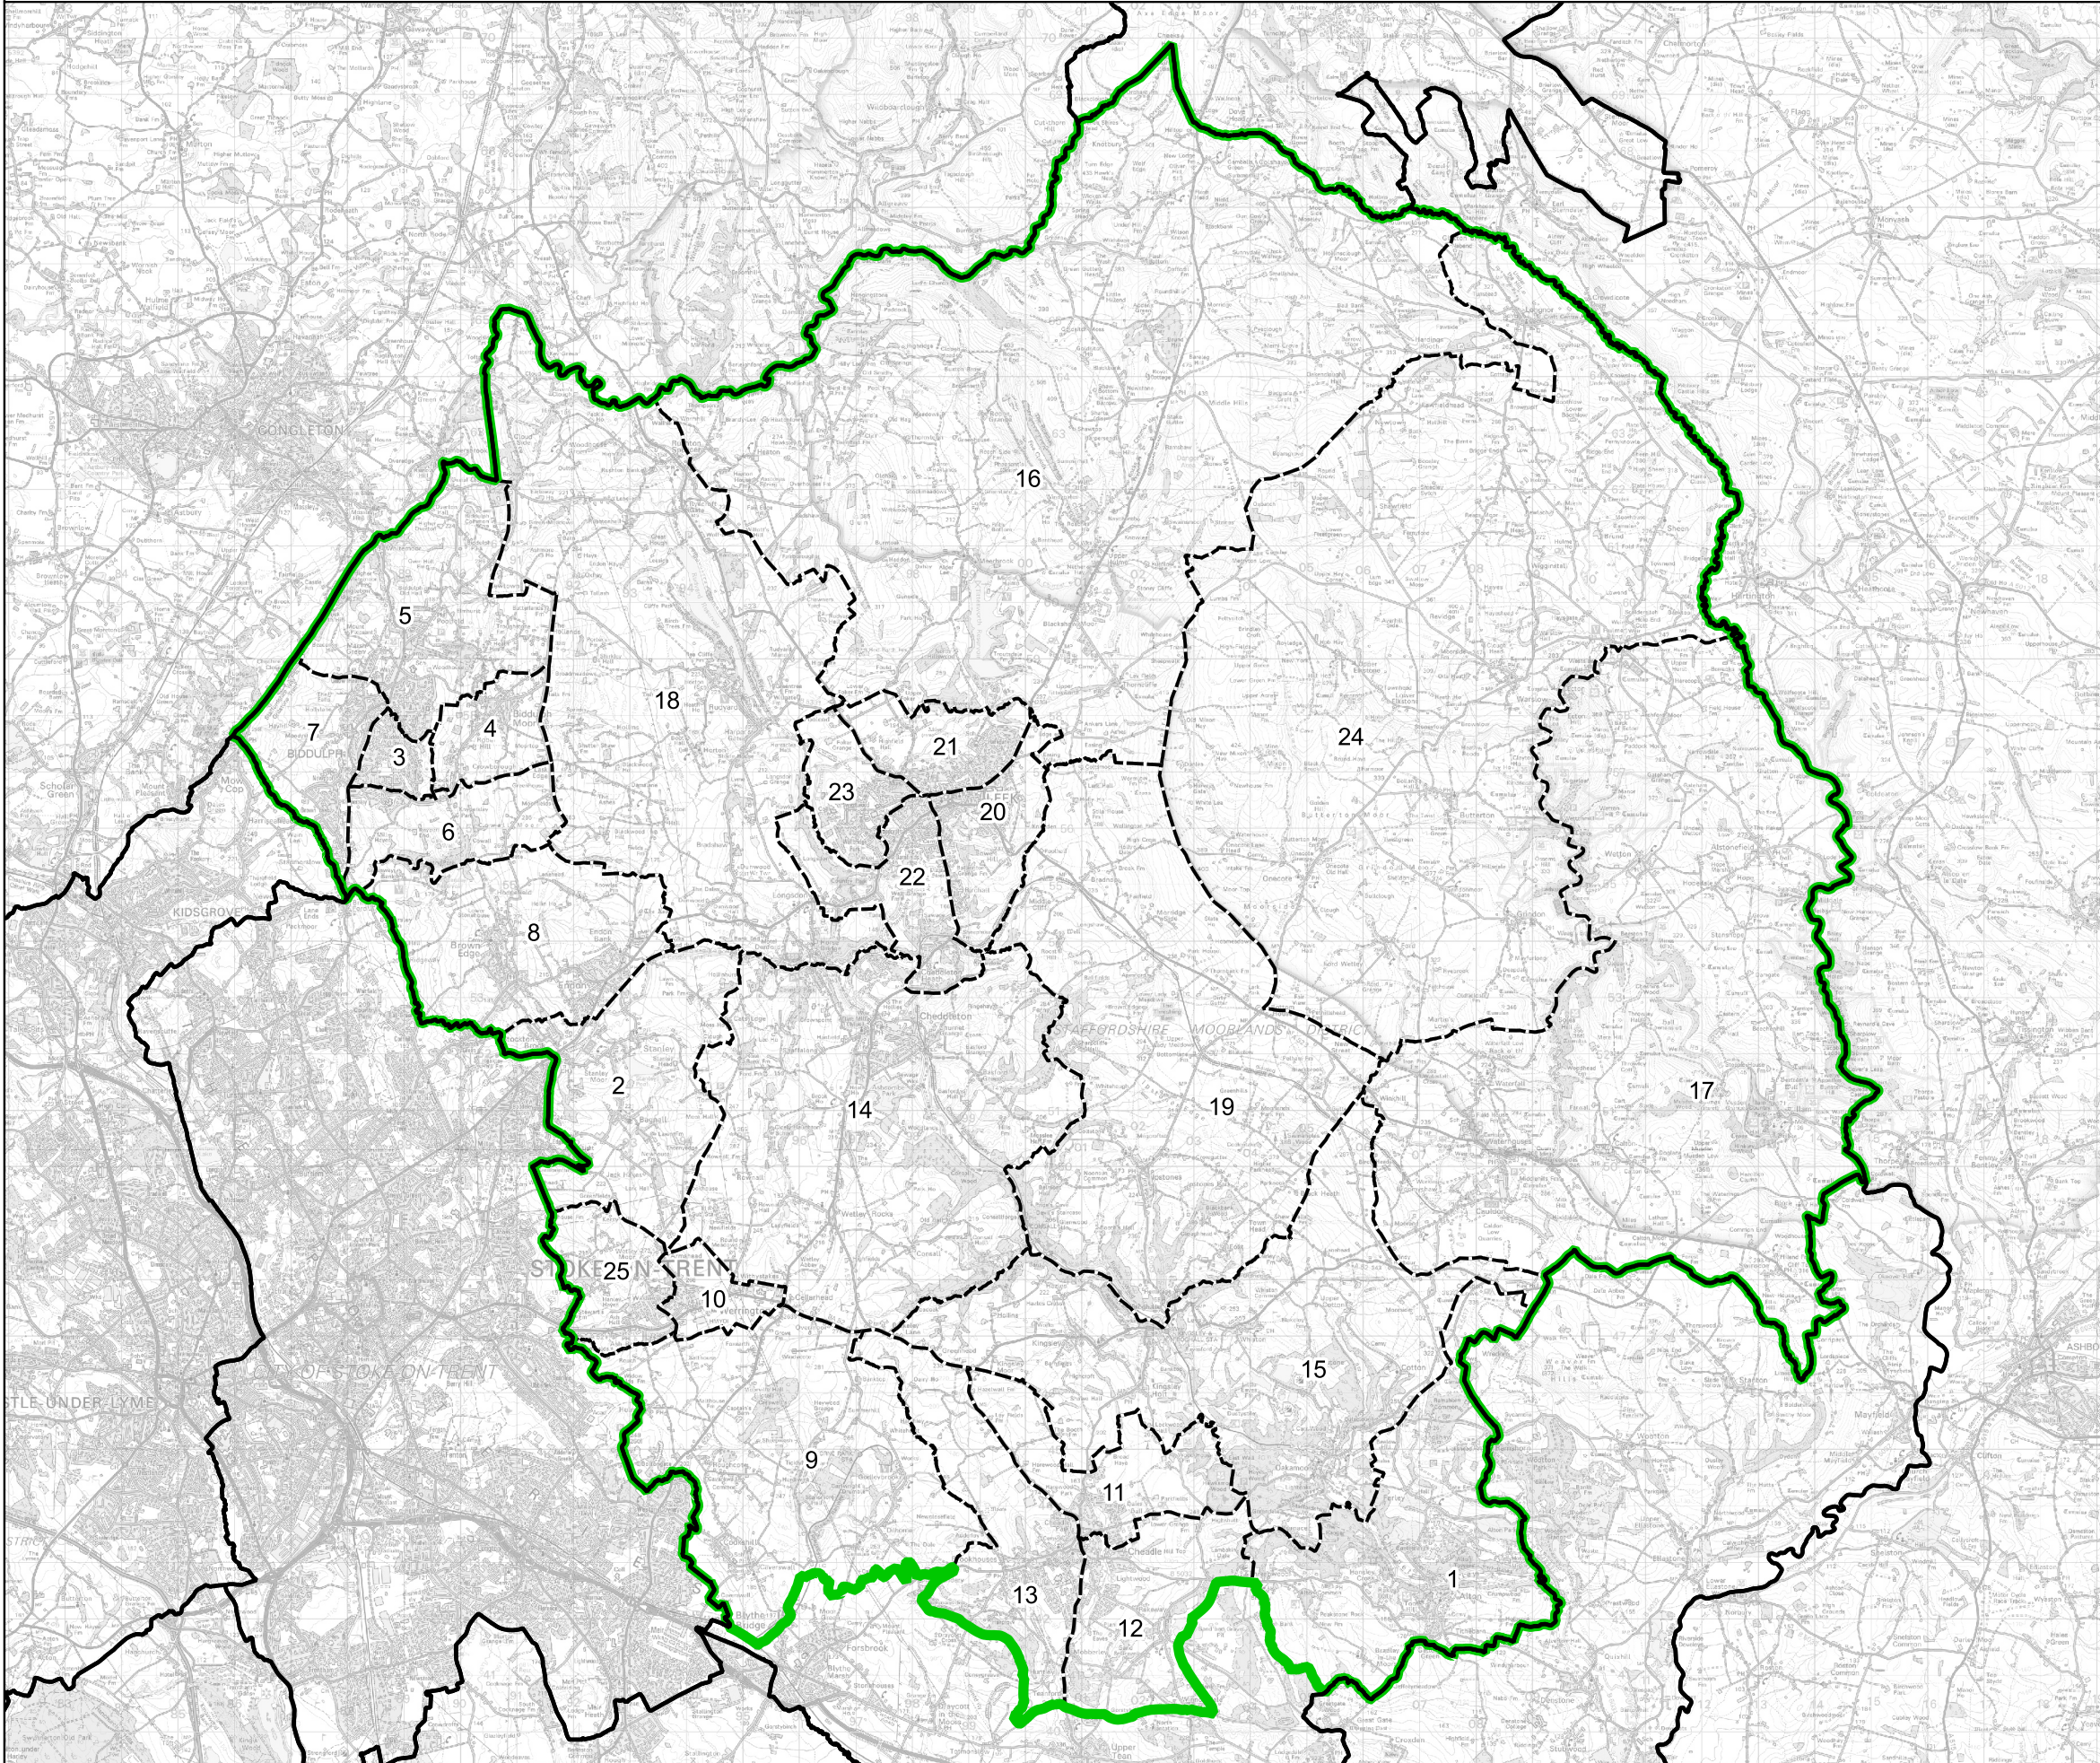

Boundary Commission for England - Final Recommendations for the West Midlands Region

Staffordshire Moorlands County Constituency - Electorate 70,113

Wards:

- 1 Alton
- 2 Bagnall and Stanley
- 3 Biddulph East
- 4 Biddulph Moor
- 5 Biddulph North
- 6 Biddulph South
- 7 Biddulph West
- 8 Brown Edge and Endon
- 9 Caverswall
- 10 Cellarhead
- 11 Cheadle North East
- 12 Cheadle South East
- 13 Cheadle West
- 14 Cheddleton
- 15 Churnet
- 16 Dane
- 17 Hamps Valley
- 18 Horton
- 19 Ipstones
- 20 Leek East
- 21 Leek North
- 22 Leek South
- 23 Leek West
- 24 Manifold
- 25 Werrington

- Constituency
- Local Authorities
- Wards

© Crown copyright and database rights 2023 OS 100018289. You are permitted to use this data solely to enable you to respond to, or interact with, the organisation that provided you with the data. You are not permitted to copy, sub-licence, distribute or sell any of this data to third parties in any form. Third party rights to enforce the terms of this licence shall be reserved to OS.

Staffordshire Moorlands County Constituency