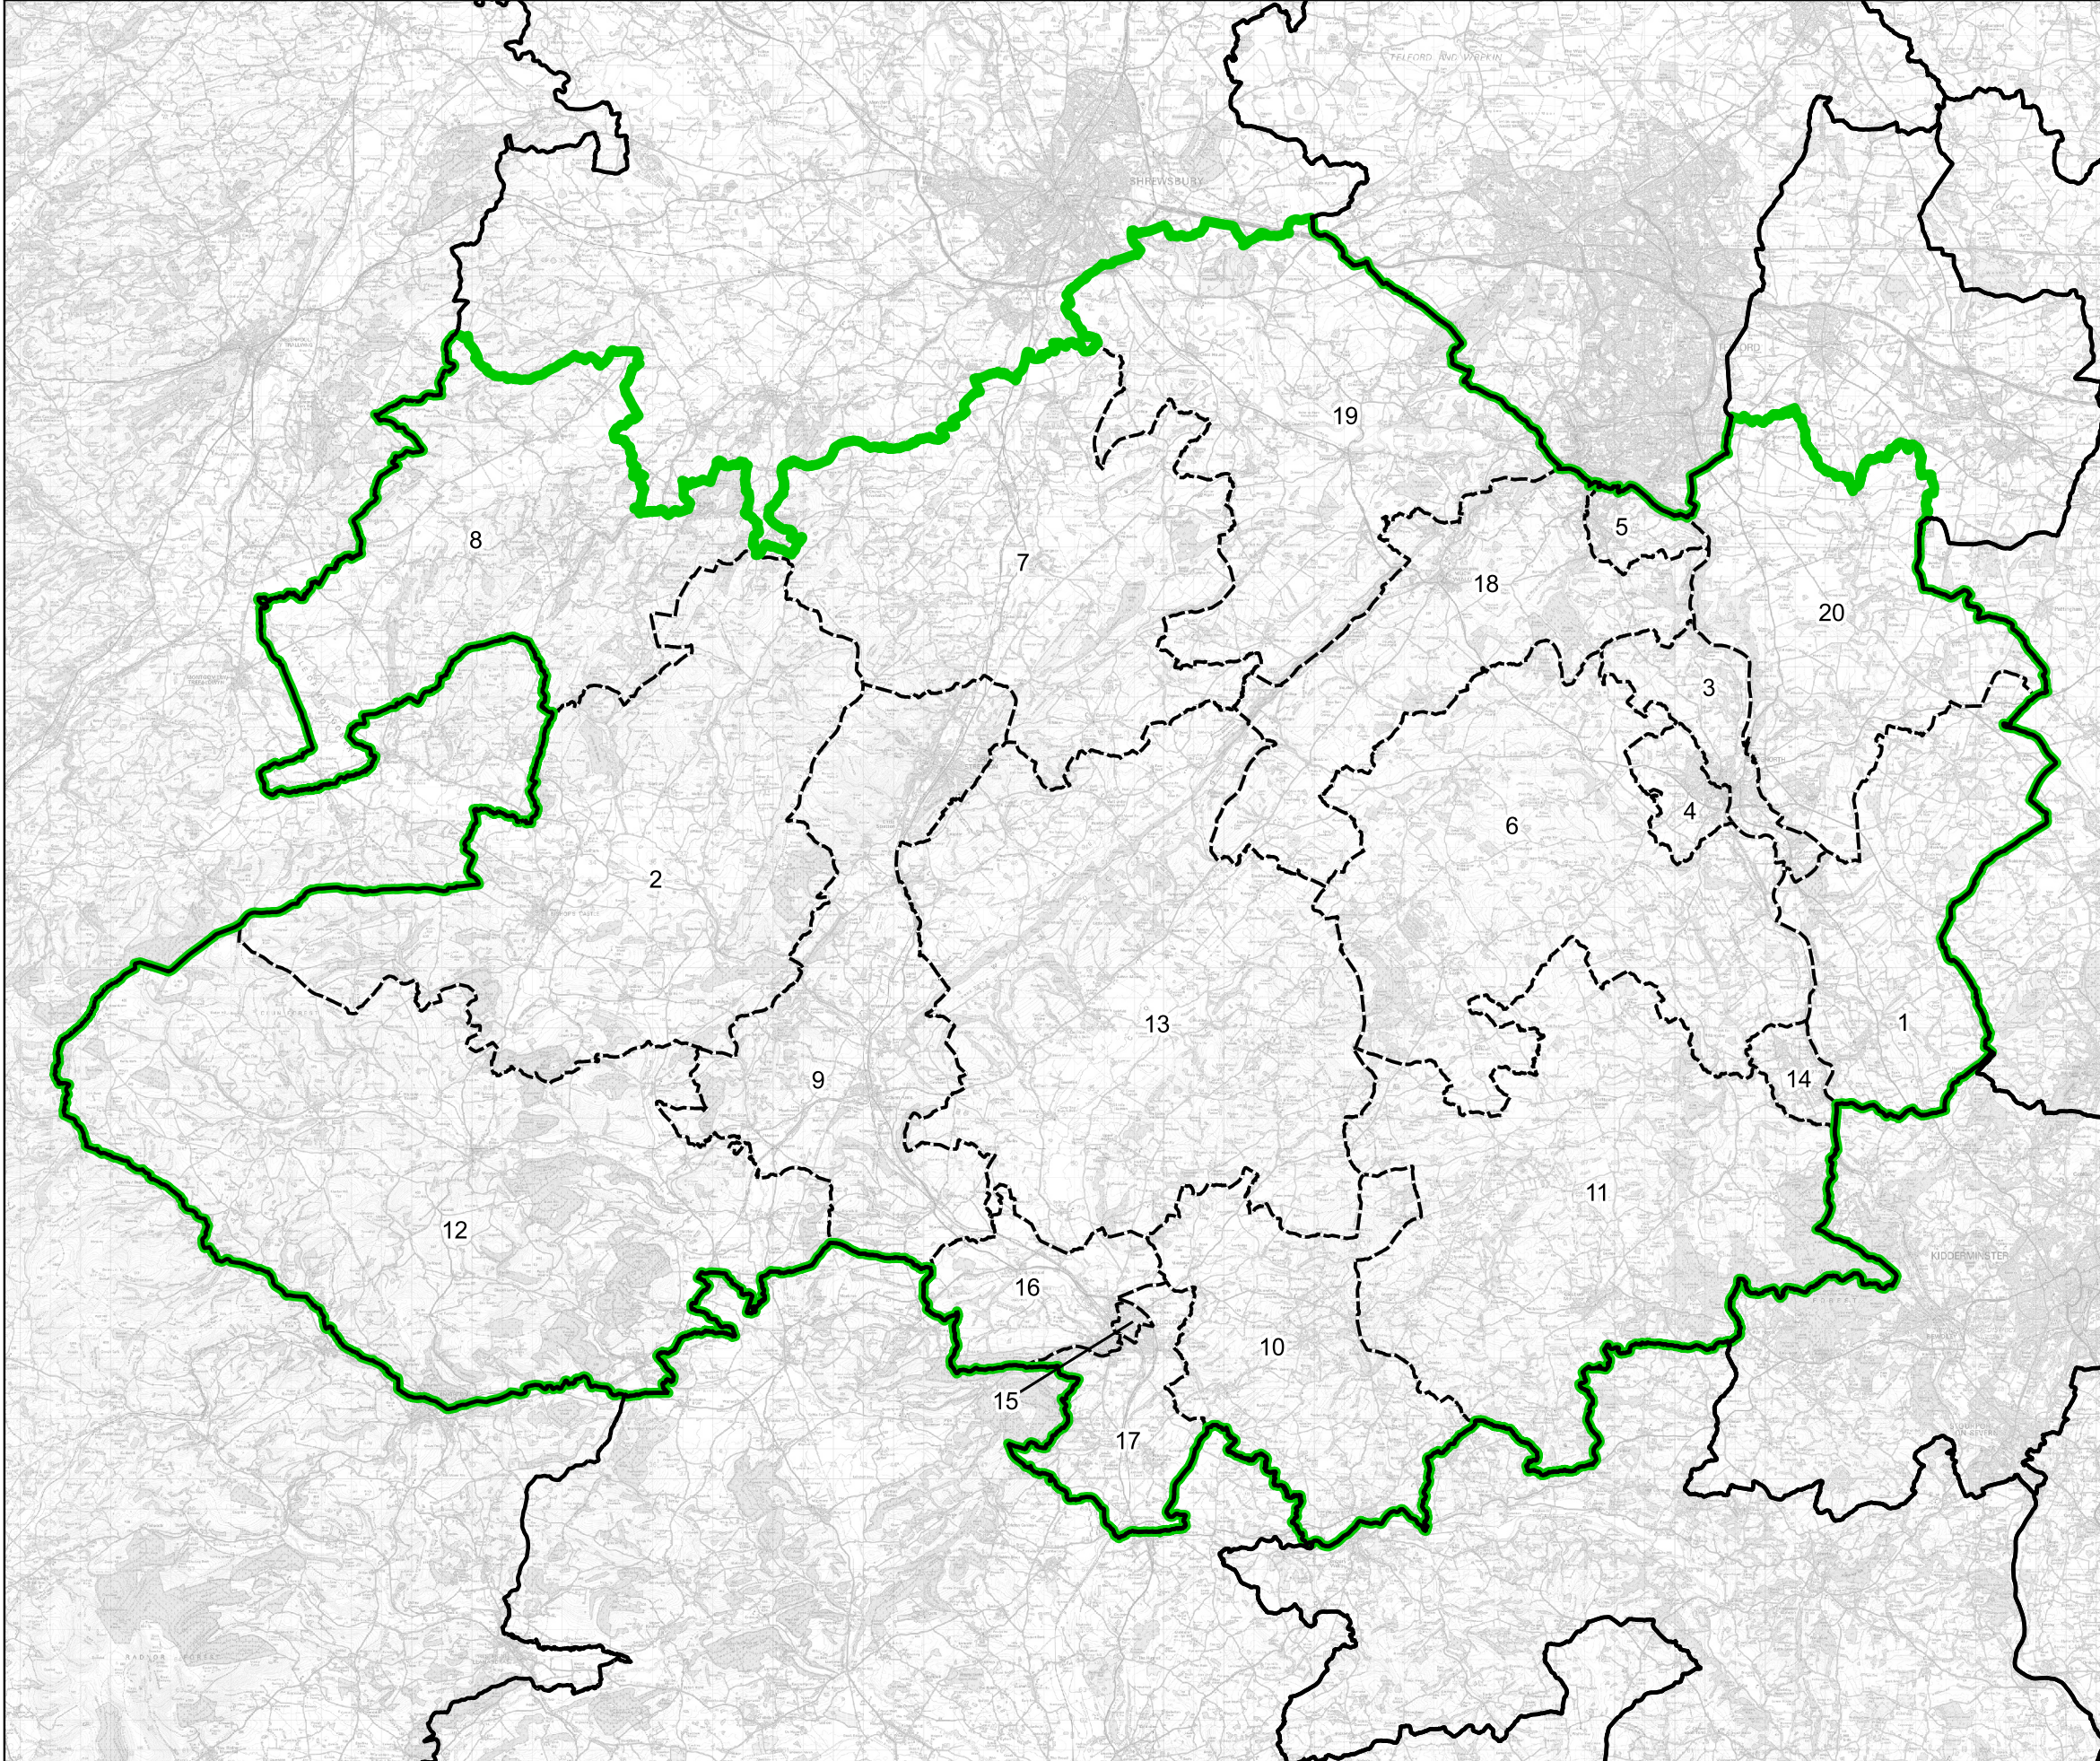

Boundary Commission for England - Final Recommendations for the West Midlands Region

South Shropshire County Constituency - Electorate 77,034

Wards:

- 1 Alveley and Claverley
- 2 Bishop's Castle
- 3 Bridgnorth East and Astley Abbotts
- 4 Bridgnorth West and Tasley
- 5 Broseley
- 6 Brown Clee
- 7 Burnell
- 8 Chirbury and Worthen
- 9 Church Stretton and Craven Arms
- 10 Clee
- 11 Cleobury Mortimer
- 12 Clun
- 13 Corvedale
- 14 Highley
- 15 Ludlow East
- 16 Ludlow North
- 17 Ludlow South
- 18 Much Wenlock
- 19 Severn Valley
- 20 Worfield

- Constituency
- Local Authorities
- Wards

0 3 6 km

© Crown copyright and database rights 2023 OS 100018289. You are permitted to use this data solely to enable you to respond to, or interact with, the organisation that provided you with the data. You are not permitted to copy, sub-licence, distribute or sell any of this data to third parties in any form. Third party rights to enforce the terms of this licence shall be reserved to OS.

South Shropshire County Constituency