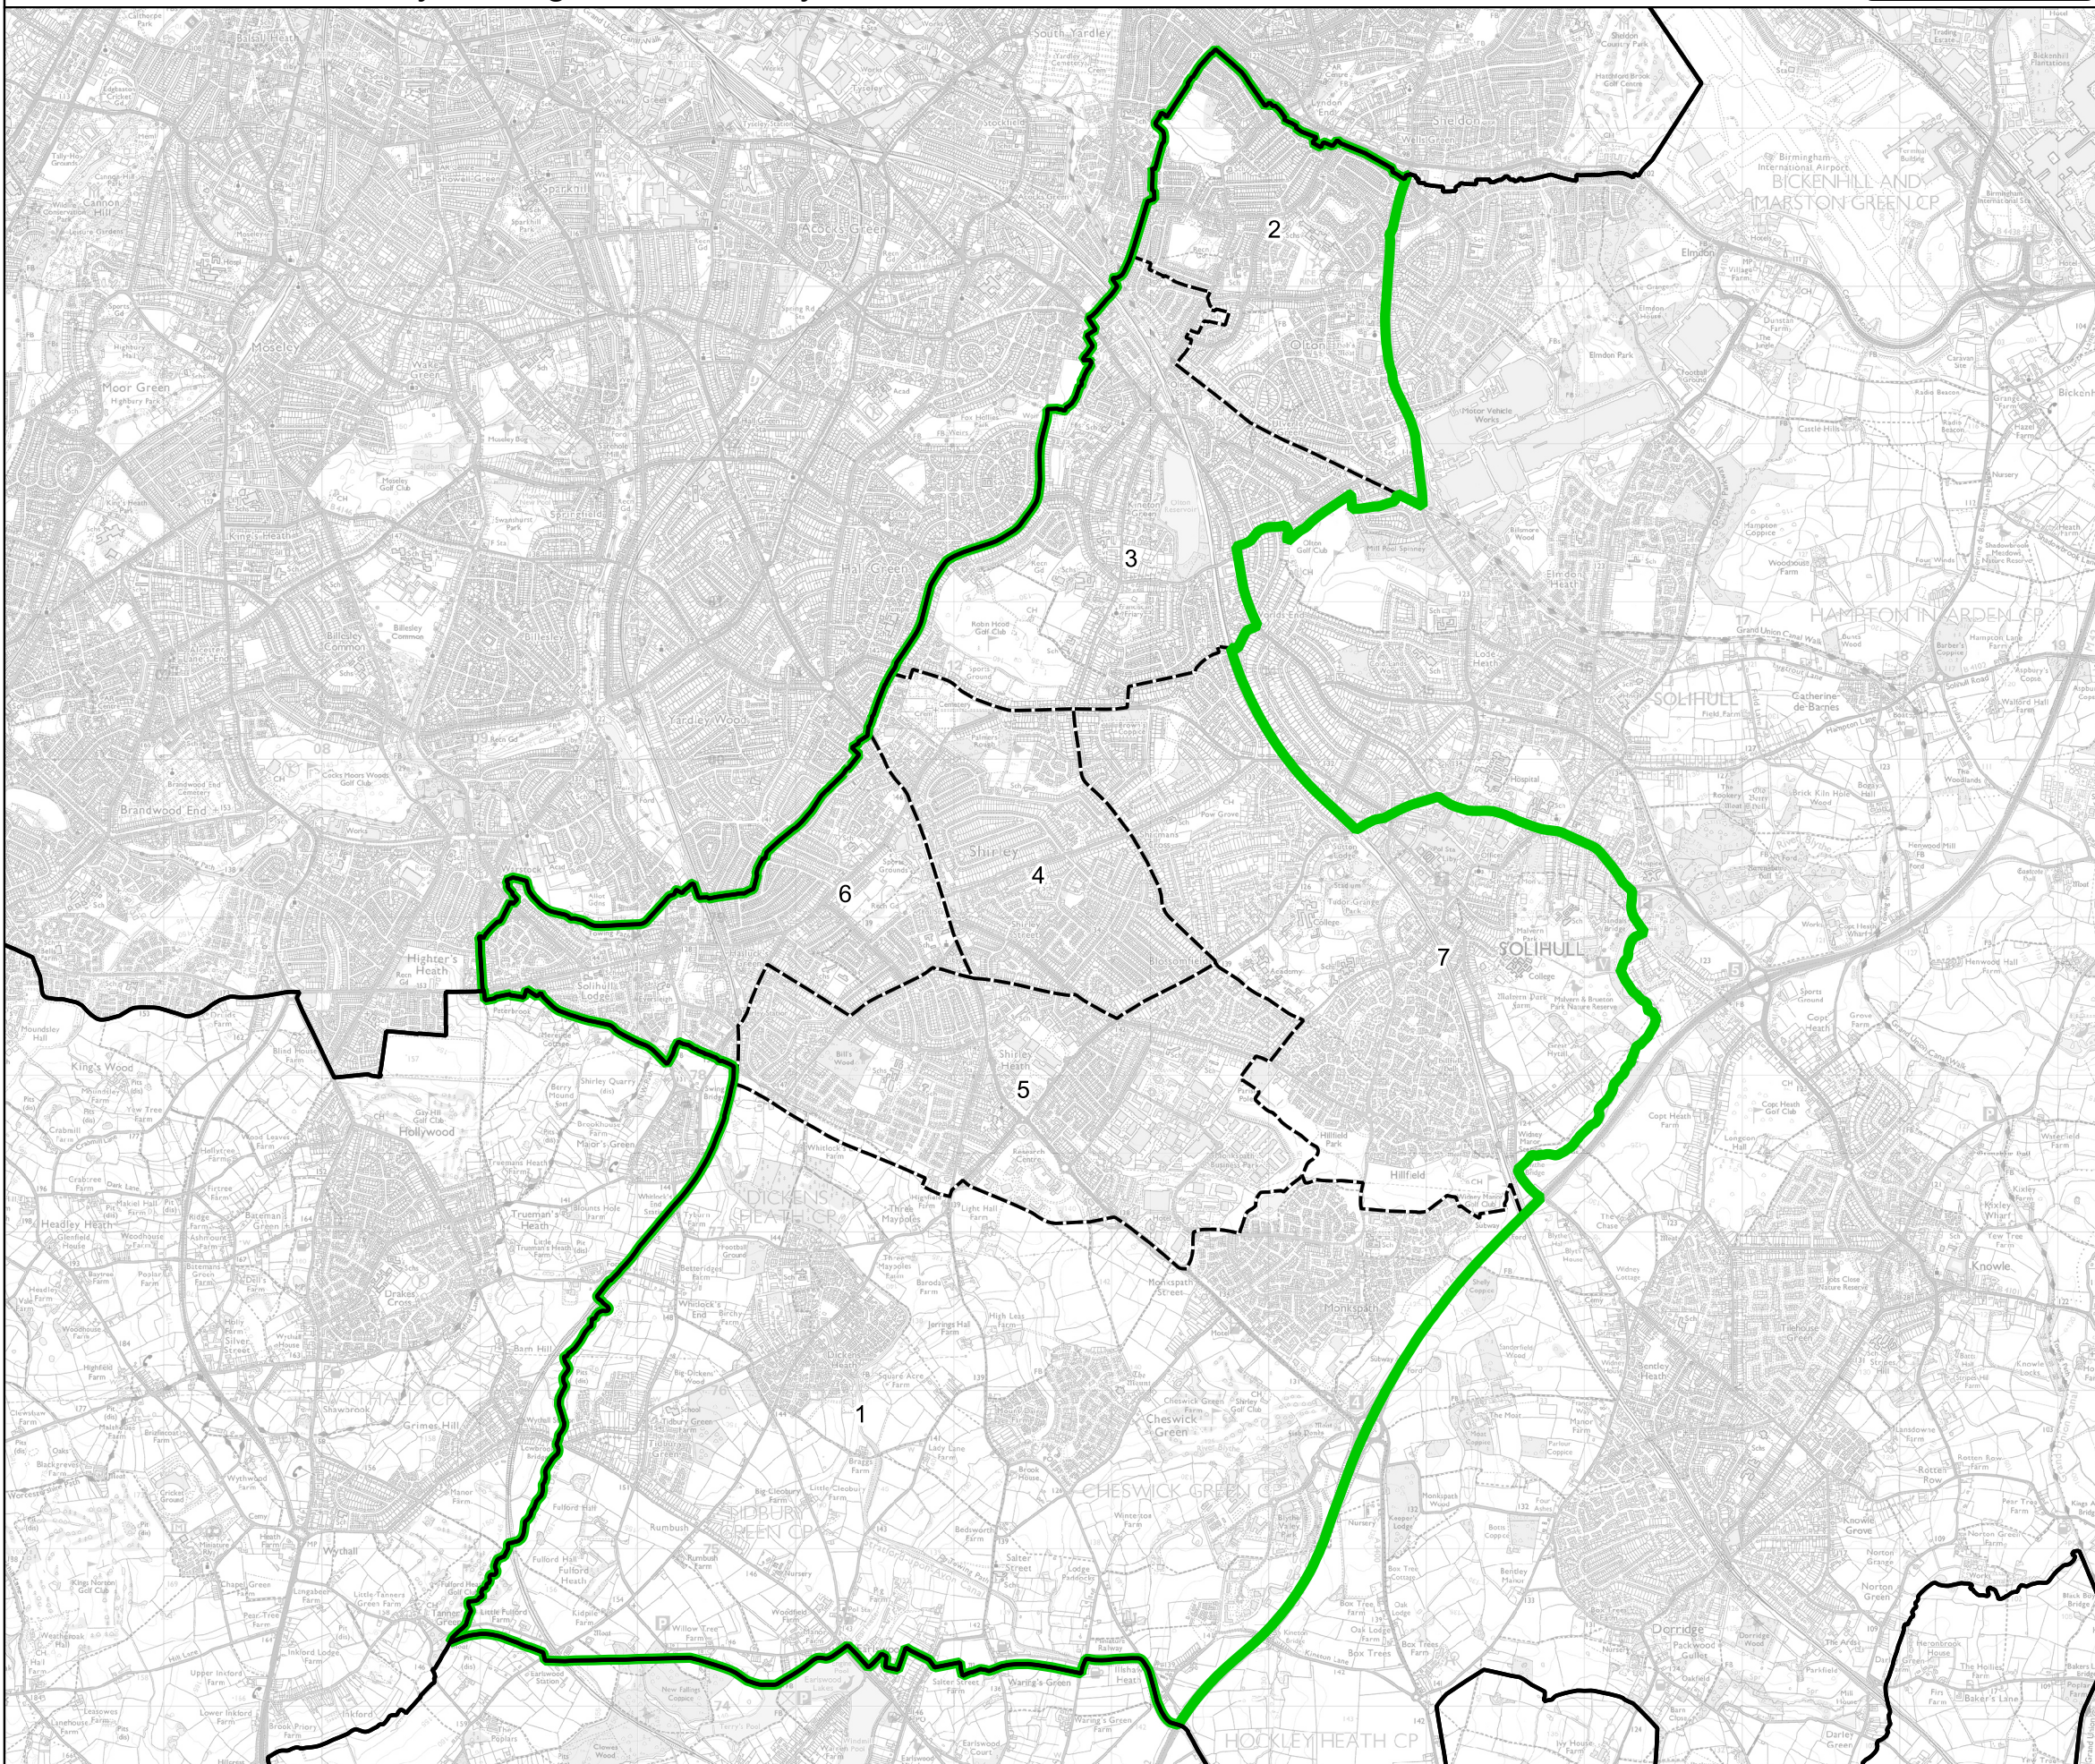

Boundary Commission for England - Final Recommendations for the West Midlands Region

Solihull West and Shirley Borough Constituency - Electorate 70,537

Wards:

- 1 Blythe
- 2 Lyndon
- 3 Olton
- 4 Shirley East
- 5 Shirley South
- 6 Shirley West
- 7 St. Alphege

- Constituency
- Local Authorities
- Wards

0 0.6 1.2 km

© Crown copyright and database rights 2023 OS 100018289. You are permitted to use this data solely to enable you to respond to, or interact with, the organisation that provided you with the data. You are not permitted to copy, sub-licence, distribute or sell any of this data to third parties in any form. Third party rights to enforce the terms of this licence shall be reserved to OS.

Solihull West and Shirley Borough Constituency