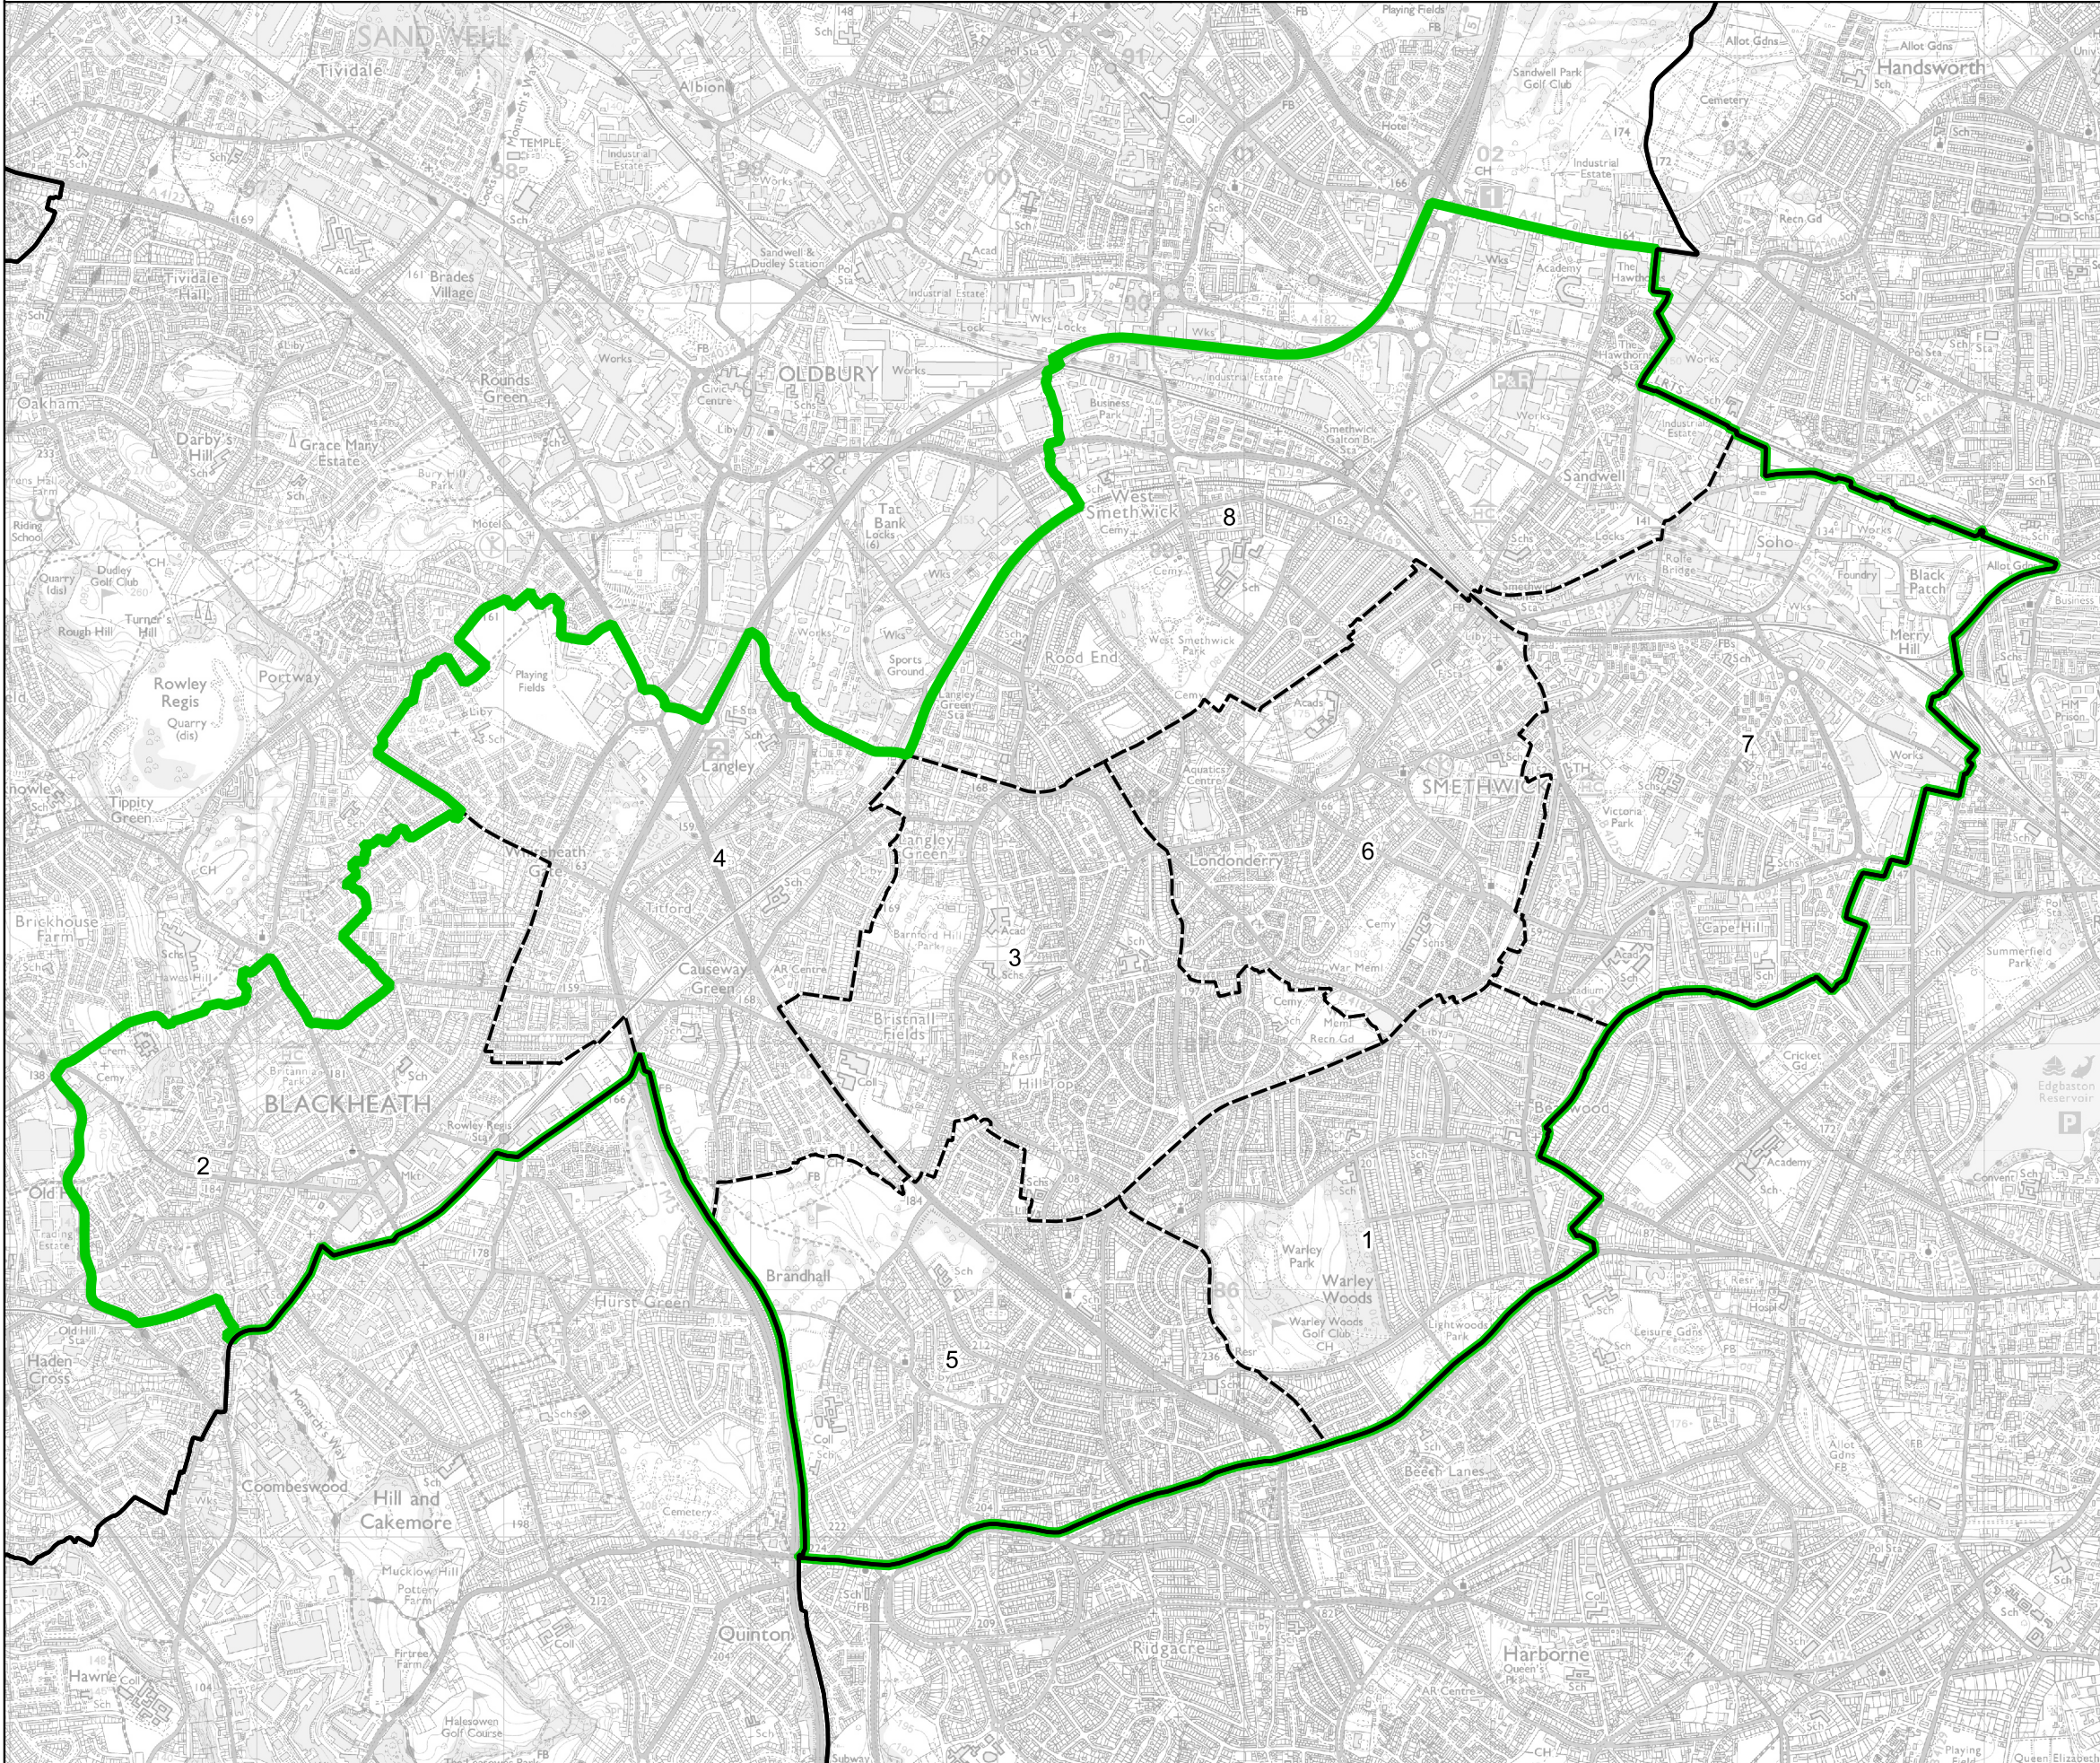

Boundary Commission for England - Final Recommendations for the West Midlands Region

Smethwick Borough Constituency - Electorate 71,195

Wards:

- 1 Abbey
- 2 Blackheath (Part)
- 3 Bristnall
- 4 Langley
- 5 Old Warley
- 6 Smethwick
- 7 Soho and Victoria
- 8 St. Pauls

- Constituency
- Local Authorities
- Wards

0 0.4 0.8 km

© Crown copyright and database rights 2023 OS 100018289. You are permitted to use this data solely to enable you to respond to, or interact with, the organisation that provided you with the data. You are not permitted to copy, sub-licence, distribute or sell any of this data to third parties in any form. Third party rights to enforce the terms of this licence shall be reserved to OS.