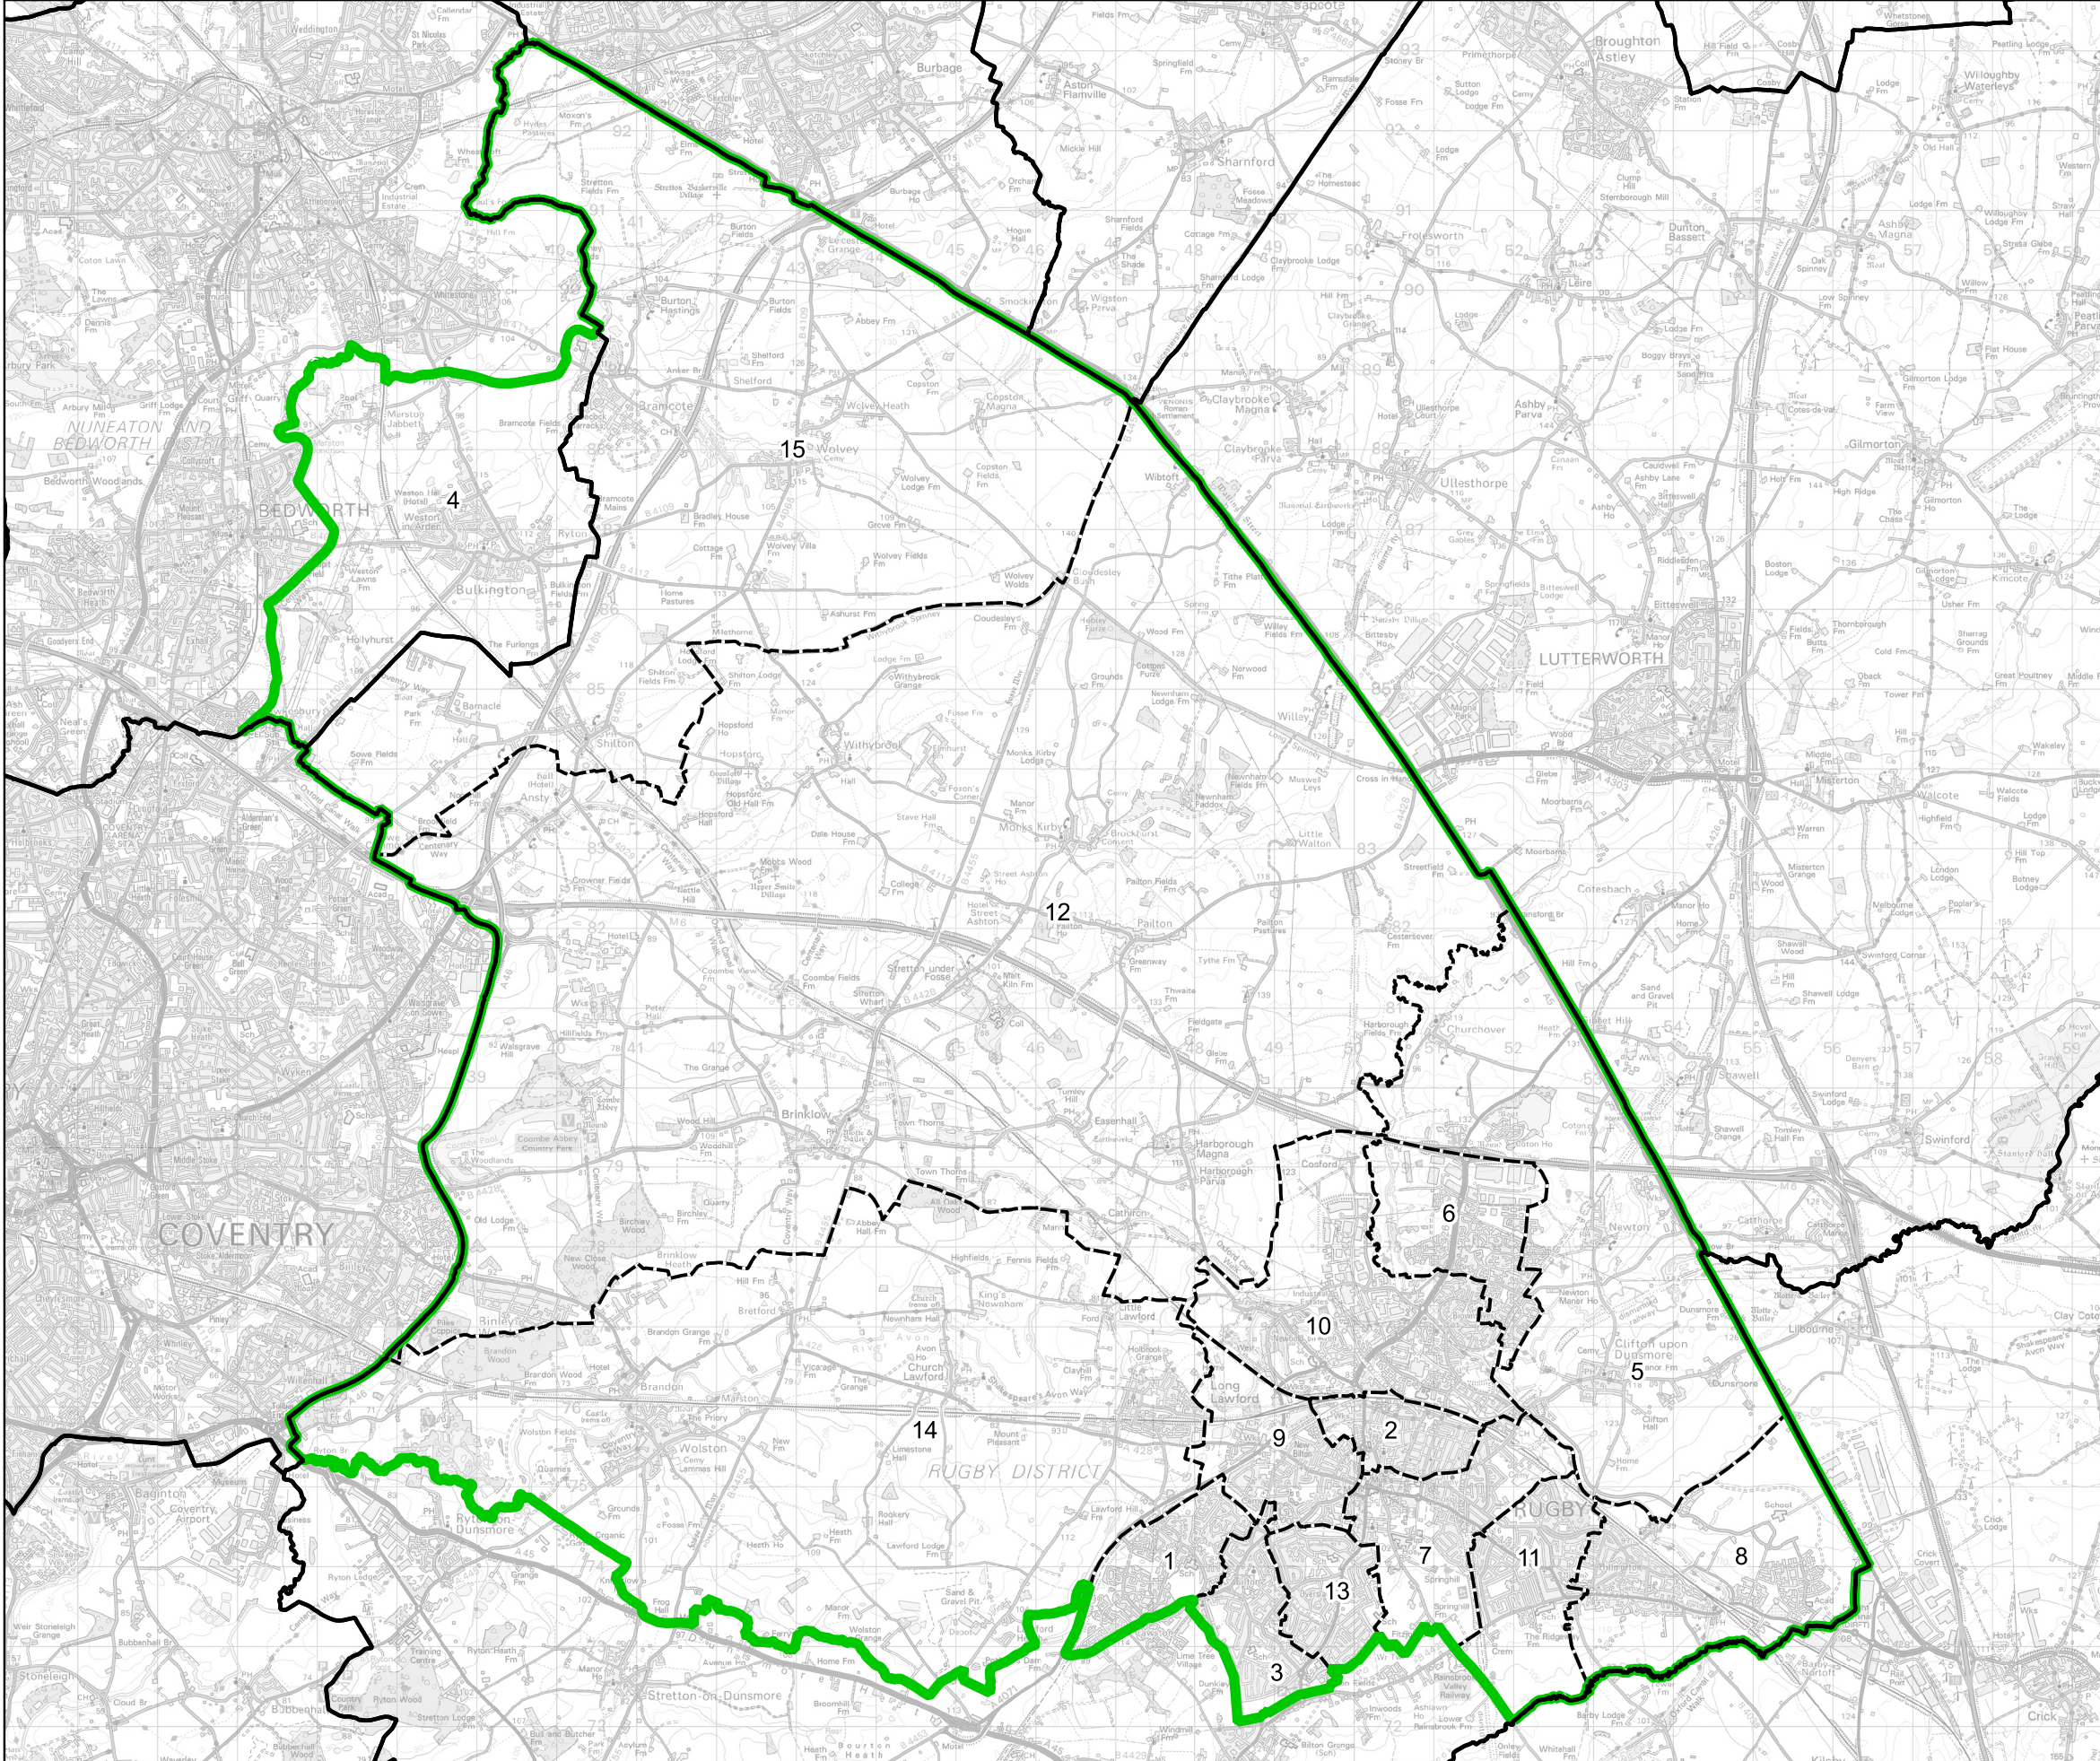

Boundary Commission for England - Final Recommendations for the West Midlands Region

Rugby County Constituency - Electorate 72,603

Wards:

- 1 Admirals and Cawston
- 2 Benn
- 3 Bilton
- 4 Bulkington
- 5 Clifton, Newton and Churchover
- 6 Coton and Boughton
- 7 Eastlands
- 8 Hillmorton
- 9 New Bilton
- 10 Newbold and Brownsover
- 11 Paddock
- 12 Revel and Binley Woods
- 13 Rokeby and Overslade
- 14 Wolston and the Lawfords
- 15 Wolvey and Shilton

- Constituency
- Local Authorities
- Wards

0 1 2 km

© Crown copyright and database rights 2023 OS 100018289. You are permitted to use this data solely to enable you to respond to, or interact with, the organisation that provided you with the data. You are not permitted to copy, sub-licence, distribute or sell any of this data to third parties in any form. Third party rights to enforce the terms of this licence shall be reserved to OS.

Rugby County Constituency