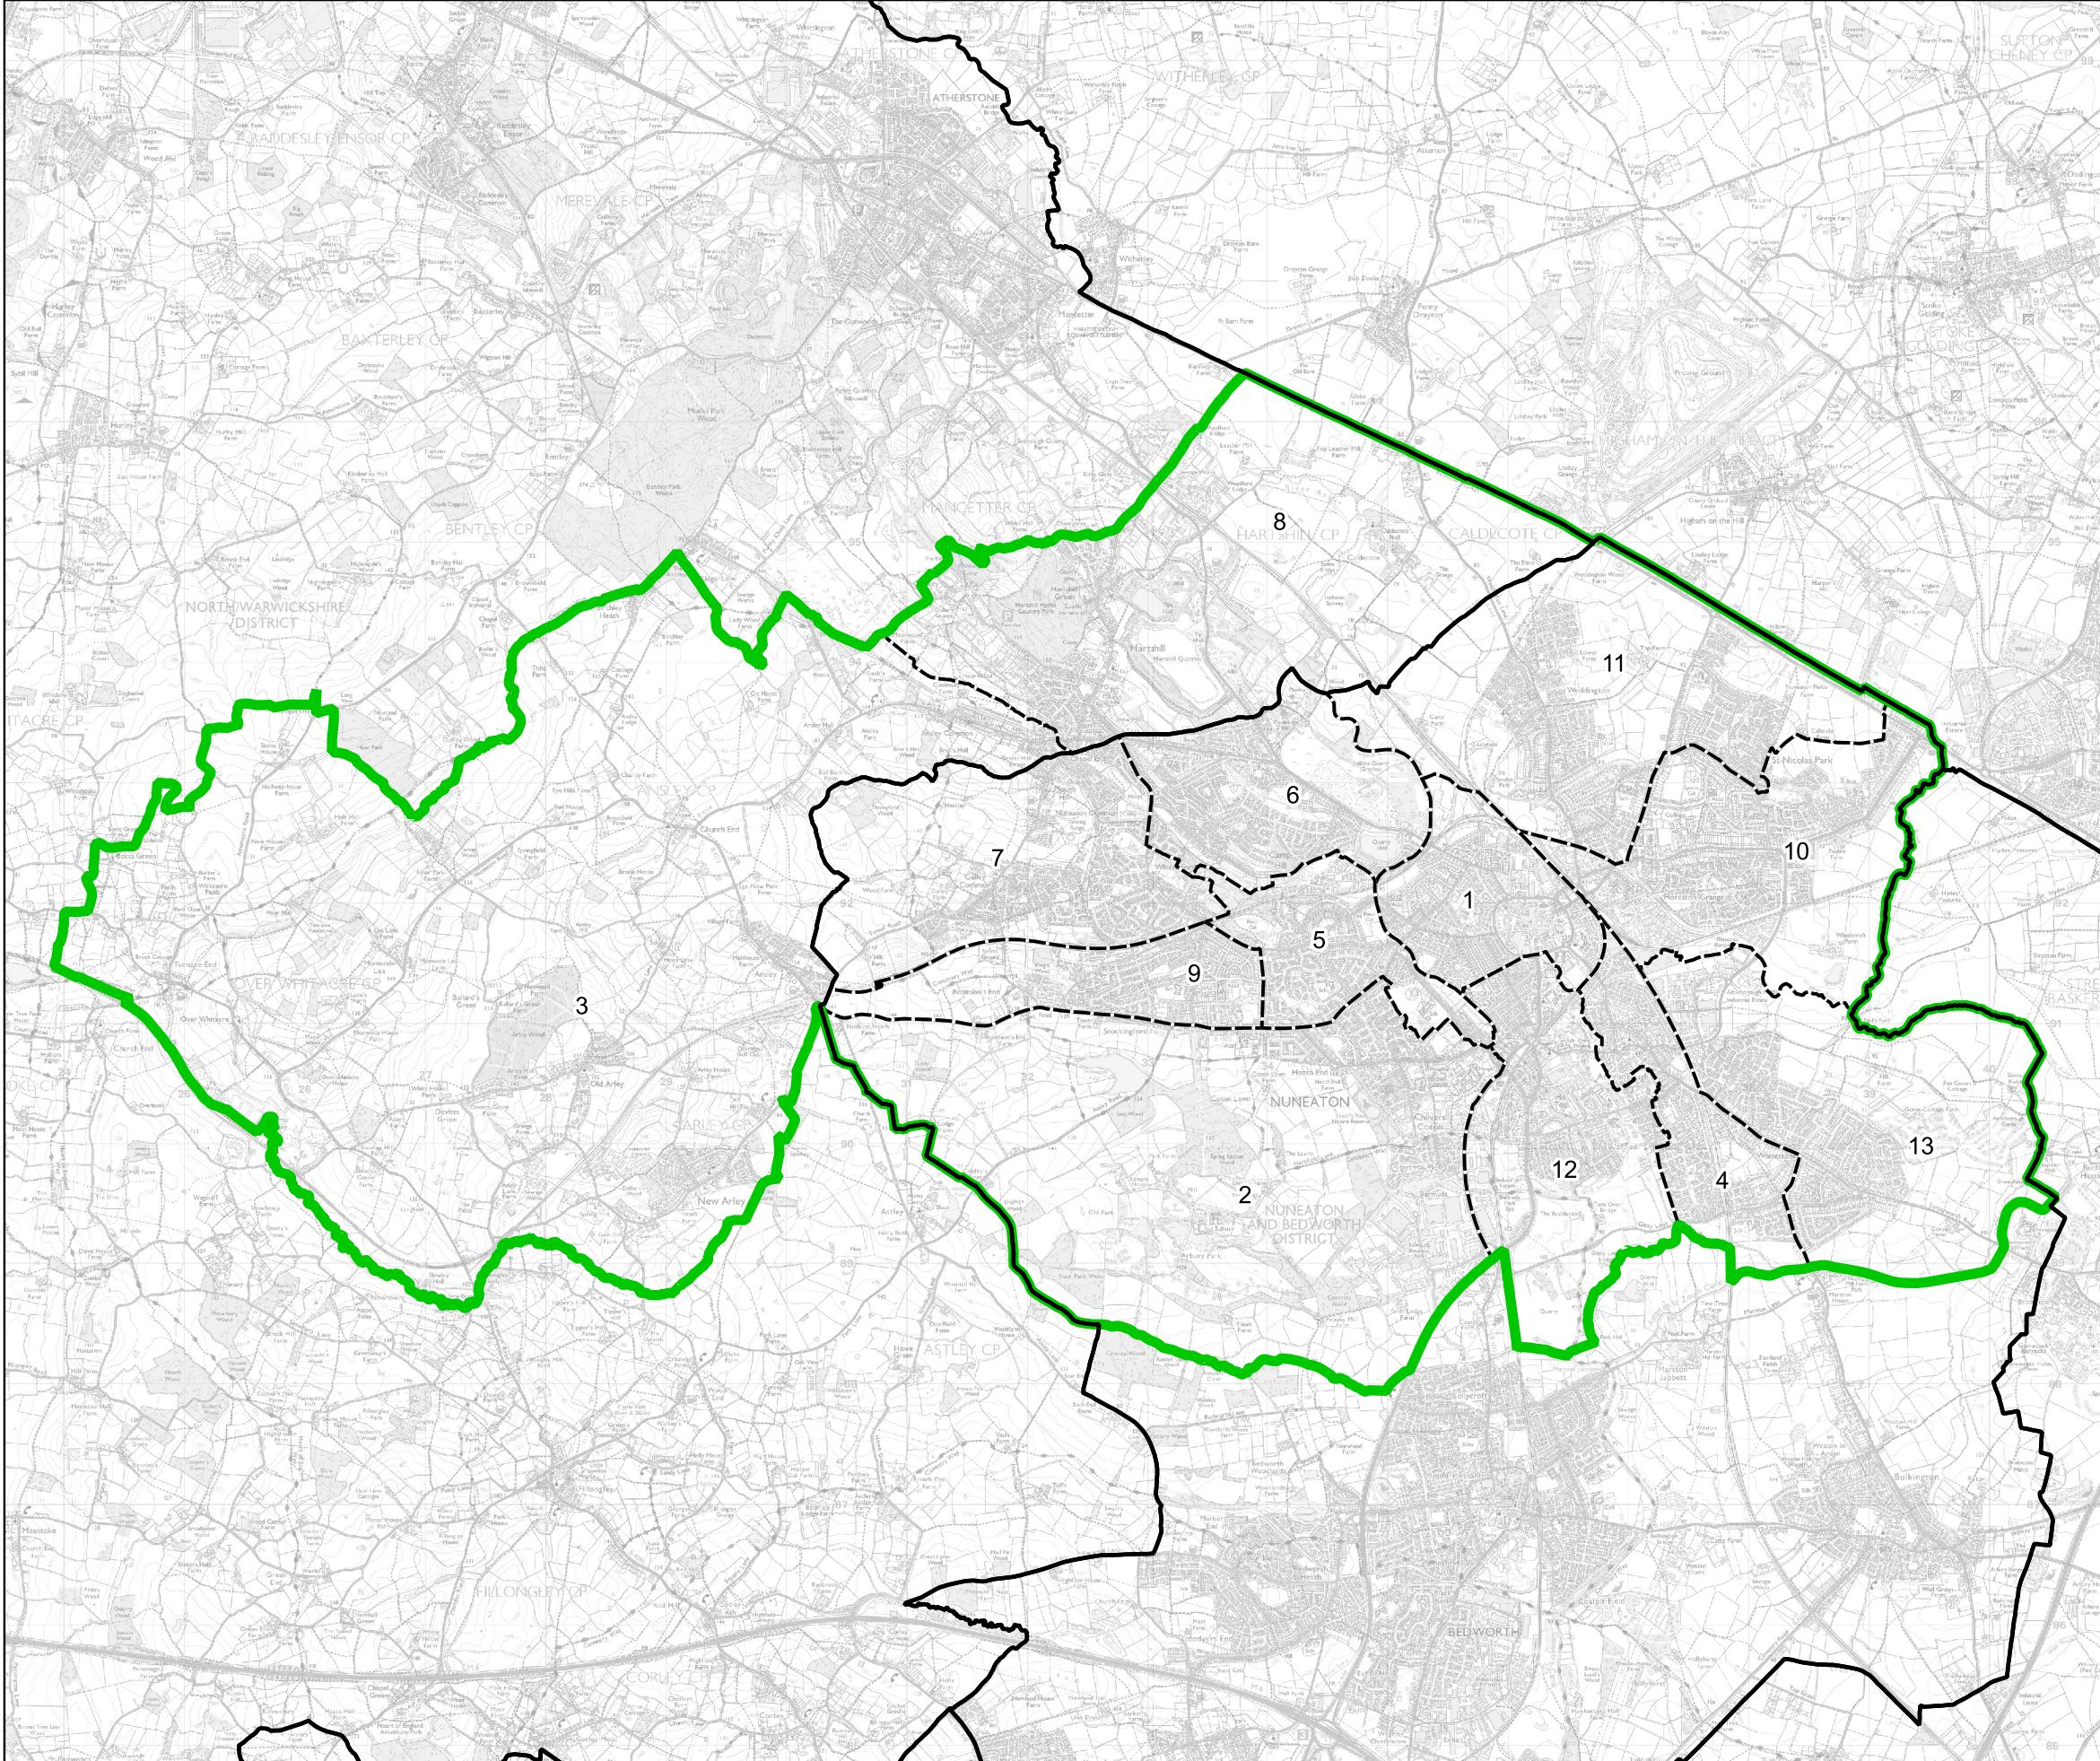

Boundary Commission for England - Final Recommendations for the West Midlands Region

Nuneaton County Constituency - Electorate 70,335

Wards:

- 1 Abbey
- 2 Arbury
- 3 Arley and Whitacre
- 4 Attleborough
- 5 Bar Pool
- 6 Camp Hill
- 7 Galley Common
- 8 Hartshill
- 9 Kingswood
- 10 St. Nicolas
- 11 Weddington
- 12 Wem Brook
- 13 Whitestone

 Constituency

 Local Authorities

 Wards

0 0.8 1.6 km

© Crown copyright and database rights 2023 OS 100018289. You are permitted to use this data solely to enable you to respond to, or interact with, the organisation that provided you with the data. You are not permitted to copy, sub-licence, distribute or sell any of this data to third parties in any form. Third party rights to enforce the terms of this licence shall be reserved to OS.

Nuneaton County Constituency