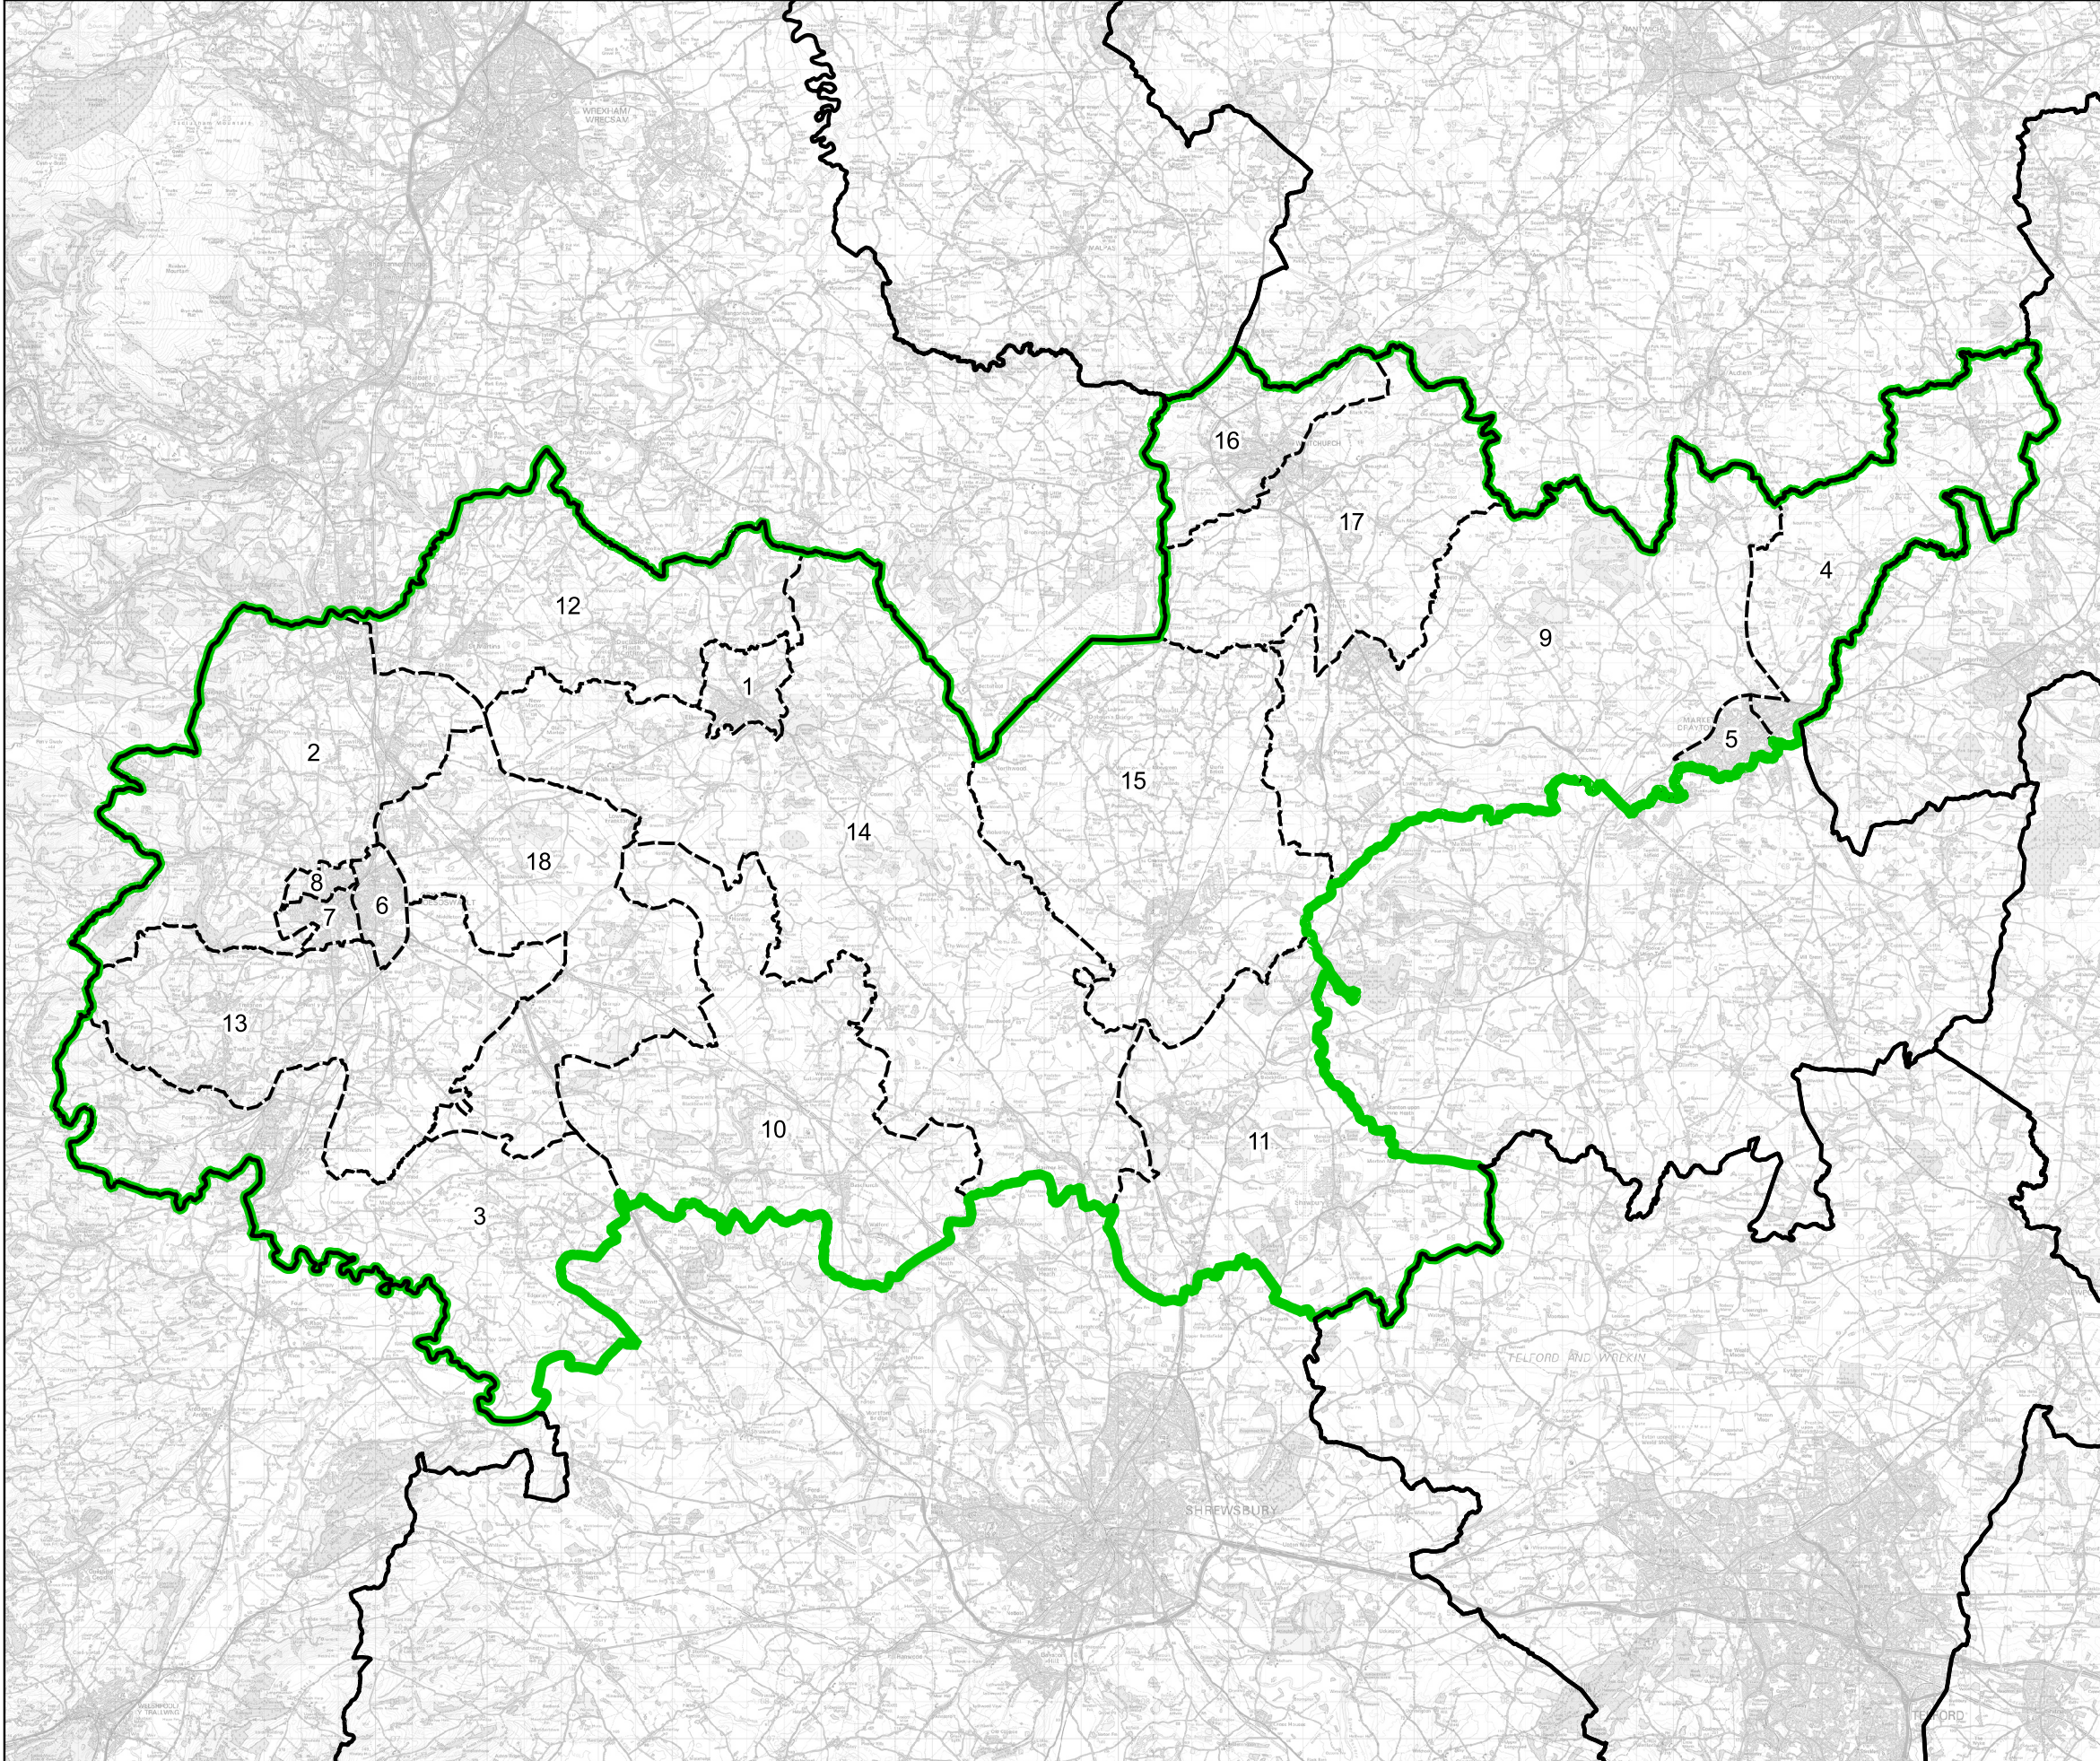

Boundary Commission for England - Final Recommendations for the West Midlands Region

North Shropshire County Constituency - Electorate 77,052

Wards:

- 1 Ellesmere Urban
- 2 Gobowen, Selattyn and Weston Rhyn
- 3 Llanymynech
- 4 Market Drayton East
- 5 Market Drayton West
- 6 Oswestry East
- 7 Oswestry South
- 8 Oswestry West
- 9 Prees
- 10 Ruyton and Baschurch
- 11 Shawbury
- 12 St. Martin's
- 13 St. Oswald
- 14 The Meres
- 15 Wem
- 16 Whitchurch North
- 17 Whitchurch South
- 18 Whittington

 Constituency

 Local Authorities

 Wards

© Crown copyright and database rights 2023 OS 100018289. You are permitted to use this data solely to enable you to respond to, or interact with, the organisation that provided you with the data. You are not permitted to copy, sub-licence, distribute or sell any of this data to third parties in any form. Third party rights to enforce the terms of this licence shall be reserved to OS.

North Shropshire County Constituency