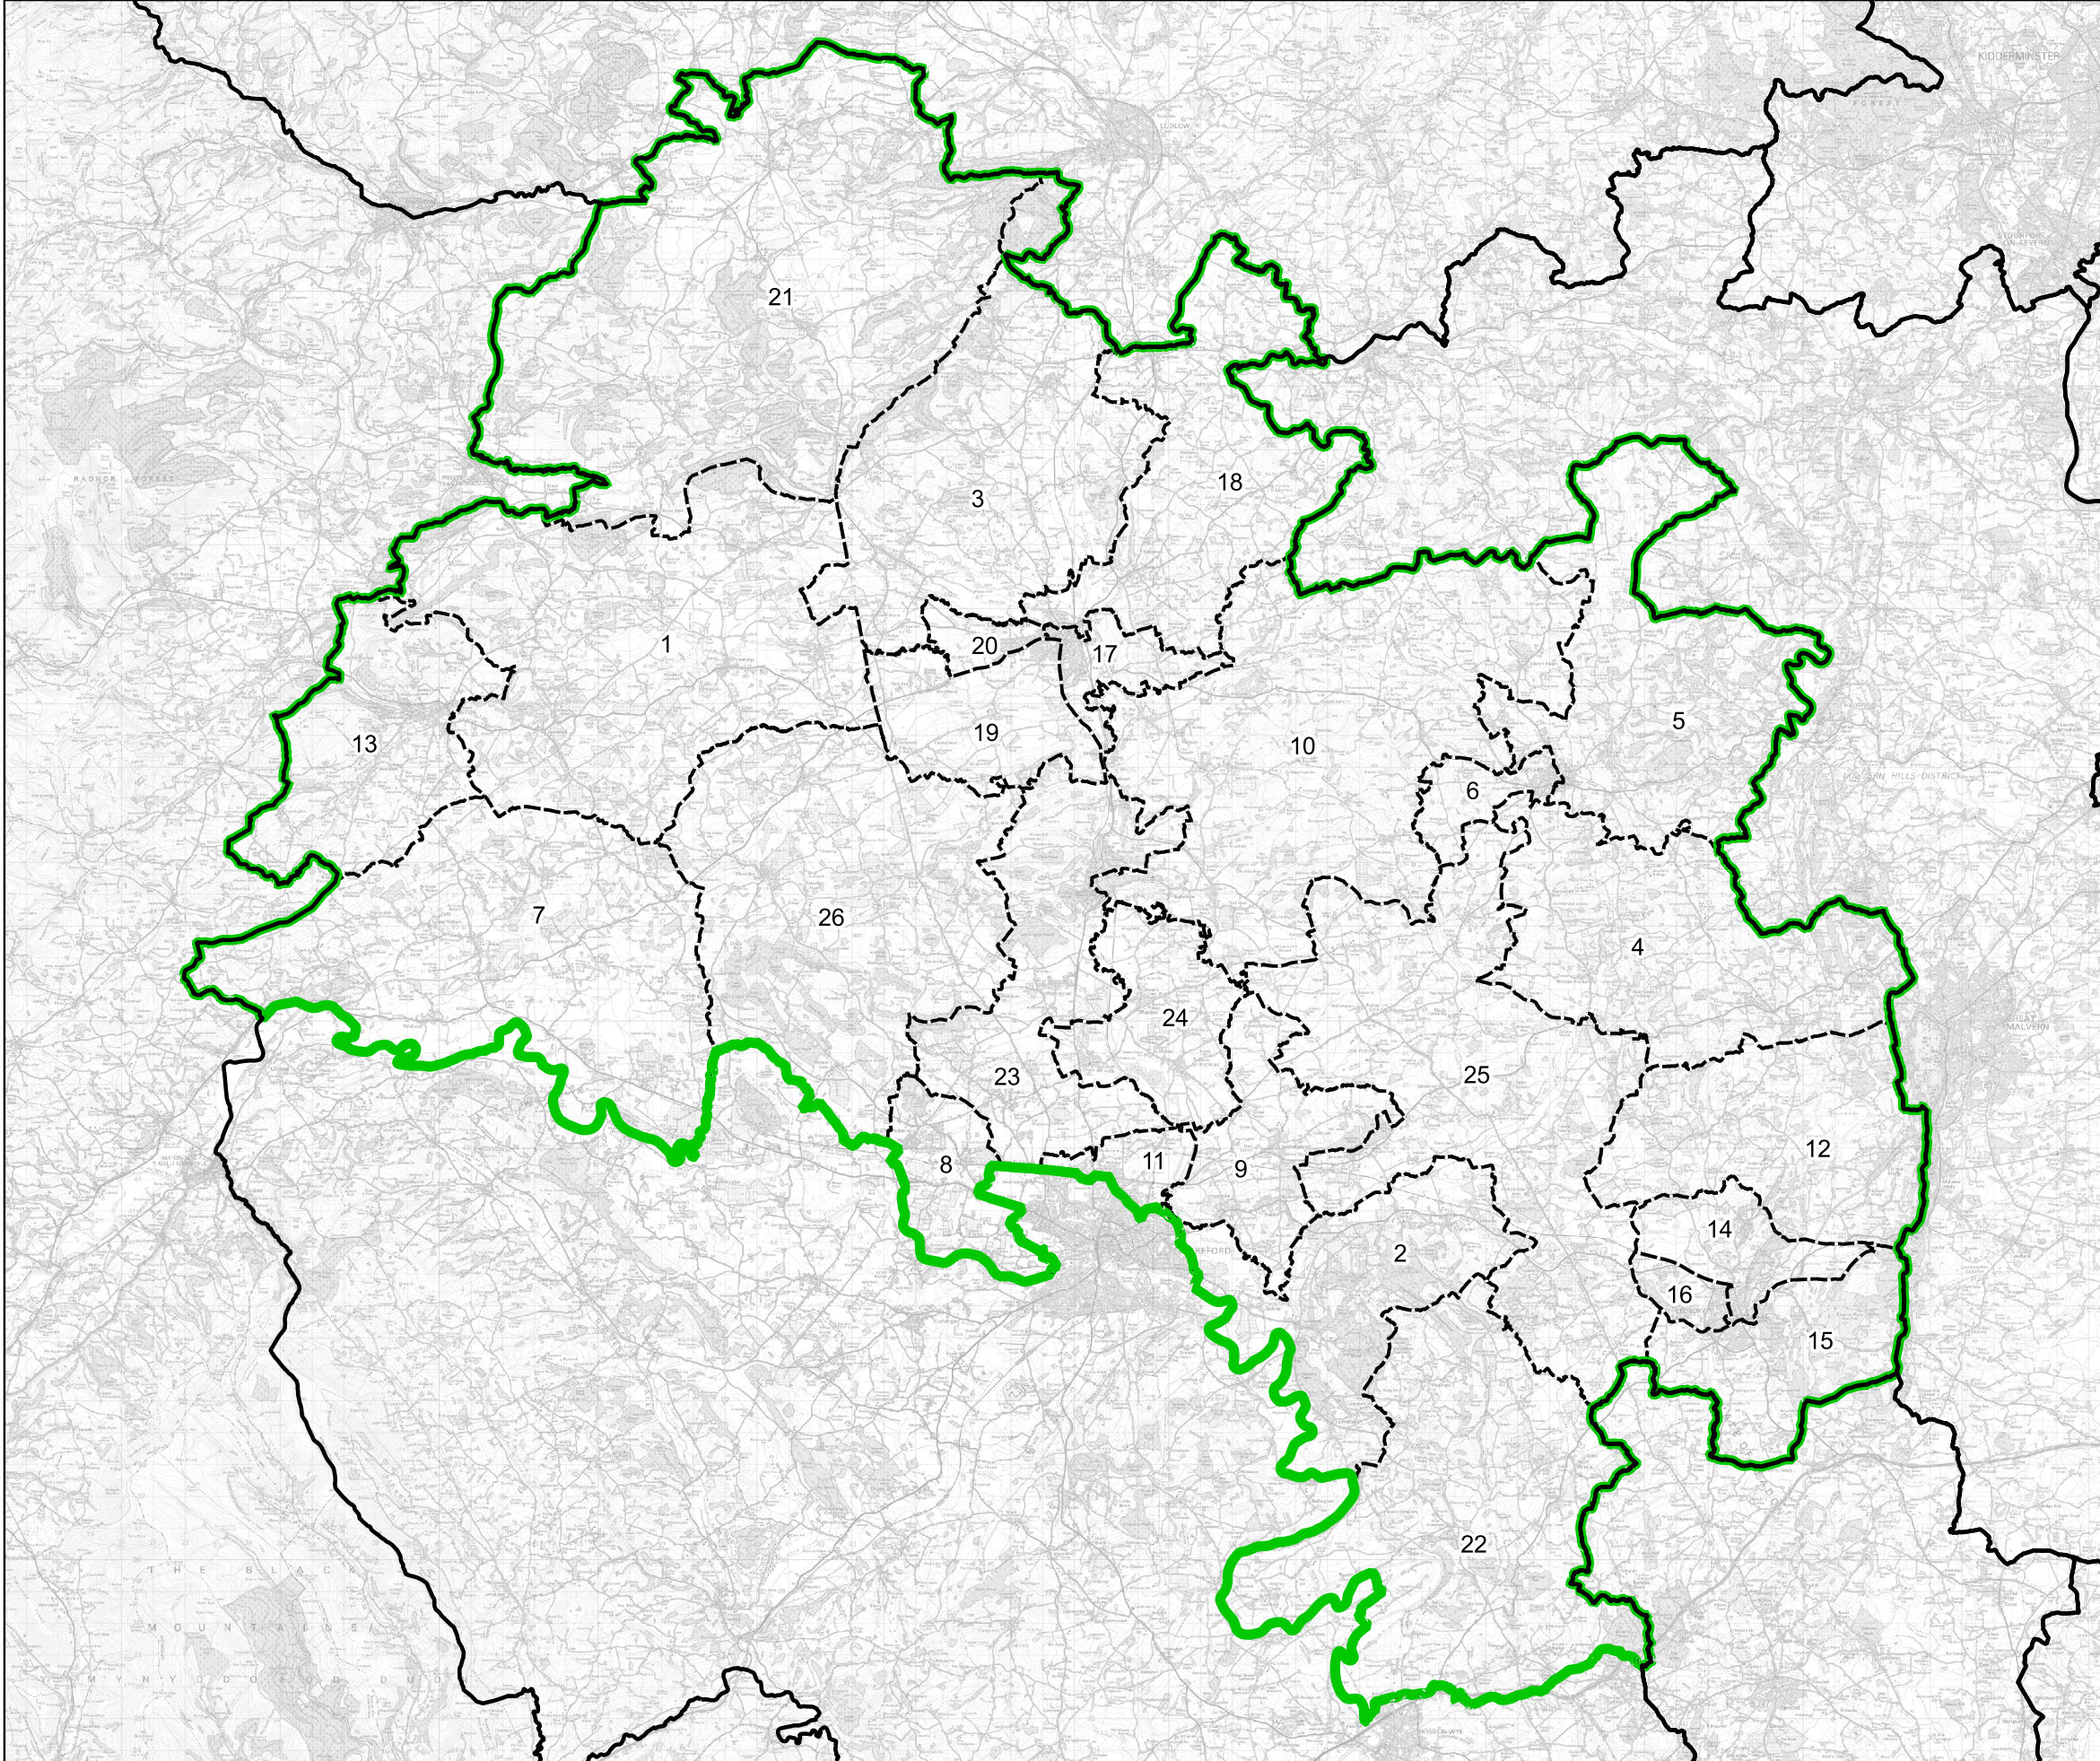

Boundary Commission for England - Final Recommendations for the West Midlands Region

North Herefordshire County Constituency - Electorate 70,894

Wards:

- 1 Arrow
- 2 Backbury
- 3 Bircher
- 4 Bishops Frome & Cradley
- 5 Bromyard Bringsty
- 6 Bromyard West
- 7 Castle
- 8 Credenhill
- 9 Hagley
- 10 Hampton
- 11 Holmer
- 12 Hope End
- 13 Kington
- 14 Ledbury North
- 15 Ledbury South
- 16 Ledbury West
- 17 Leominster East
- 18 Leominster North & Rural
- 19 Leominster South
- 20 Leominster West
- 21 Mortimer
- 22 Old Gore
- 23 Queenswood
- 24 Sutton Walls
- 25 Three Crosses
- 26 Weobley

- Constituency
- Local Authorities
- Wards

0 3 6 km

© Crown copyright and database rights 2023 OS 100018289. You are permitted to use this data solely to enable you to respond to, or interact with, the organisation that provided you with the data. You are not permitted to copy, sub-licence, distribute or sell any of this data to third parties in any form. Third party rights to enforce the terms of this licence shall be reserved to OS.

North Herefordshire County Constituency