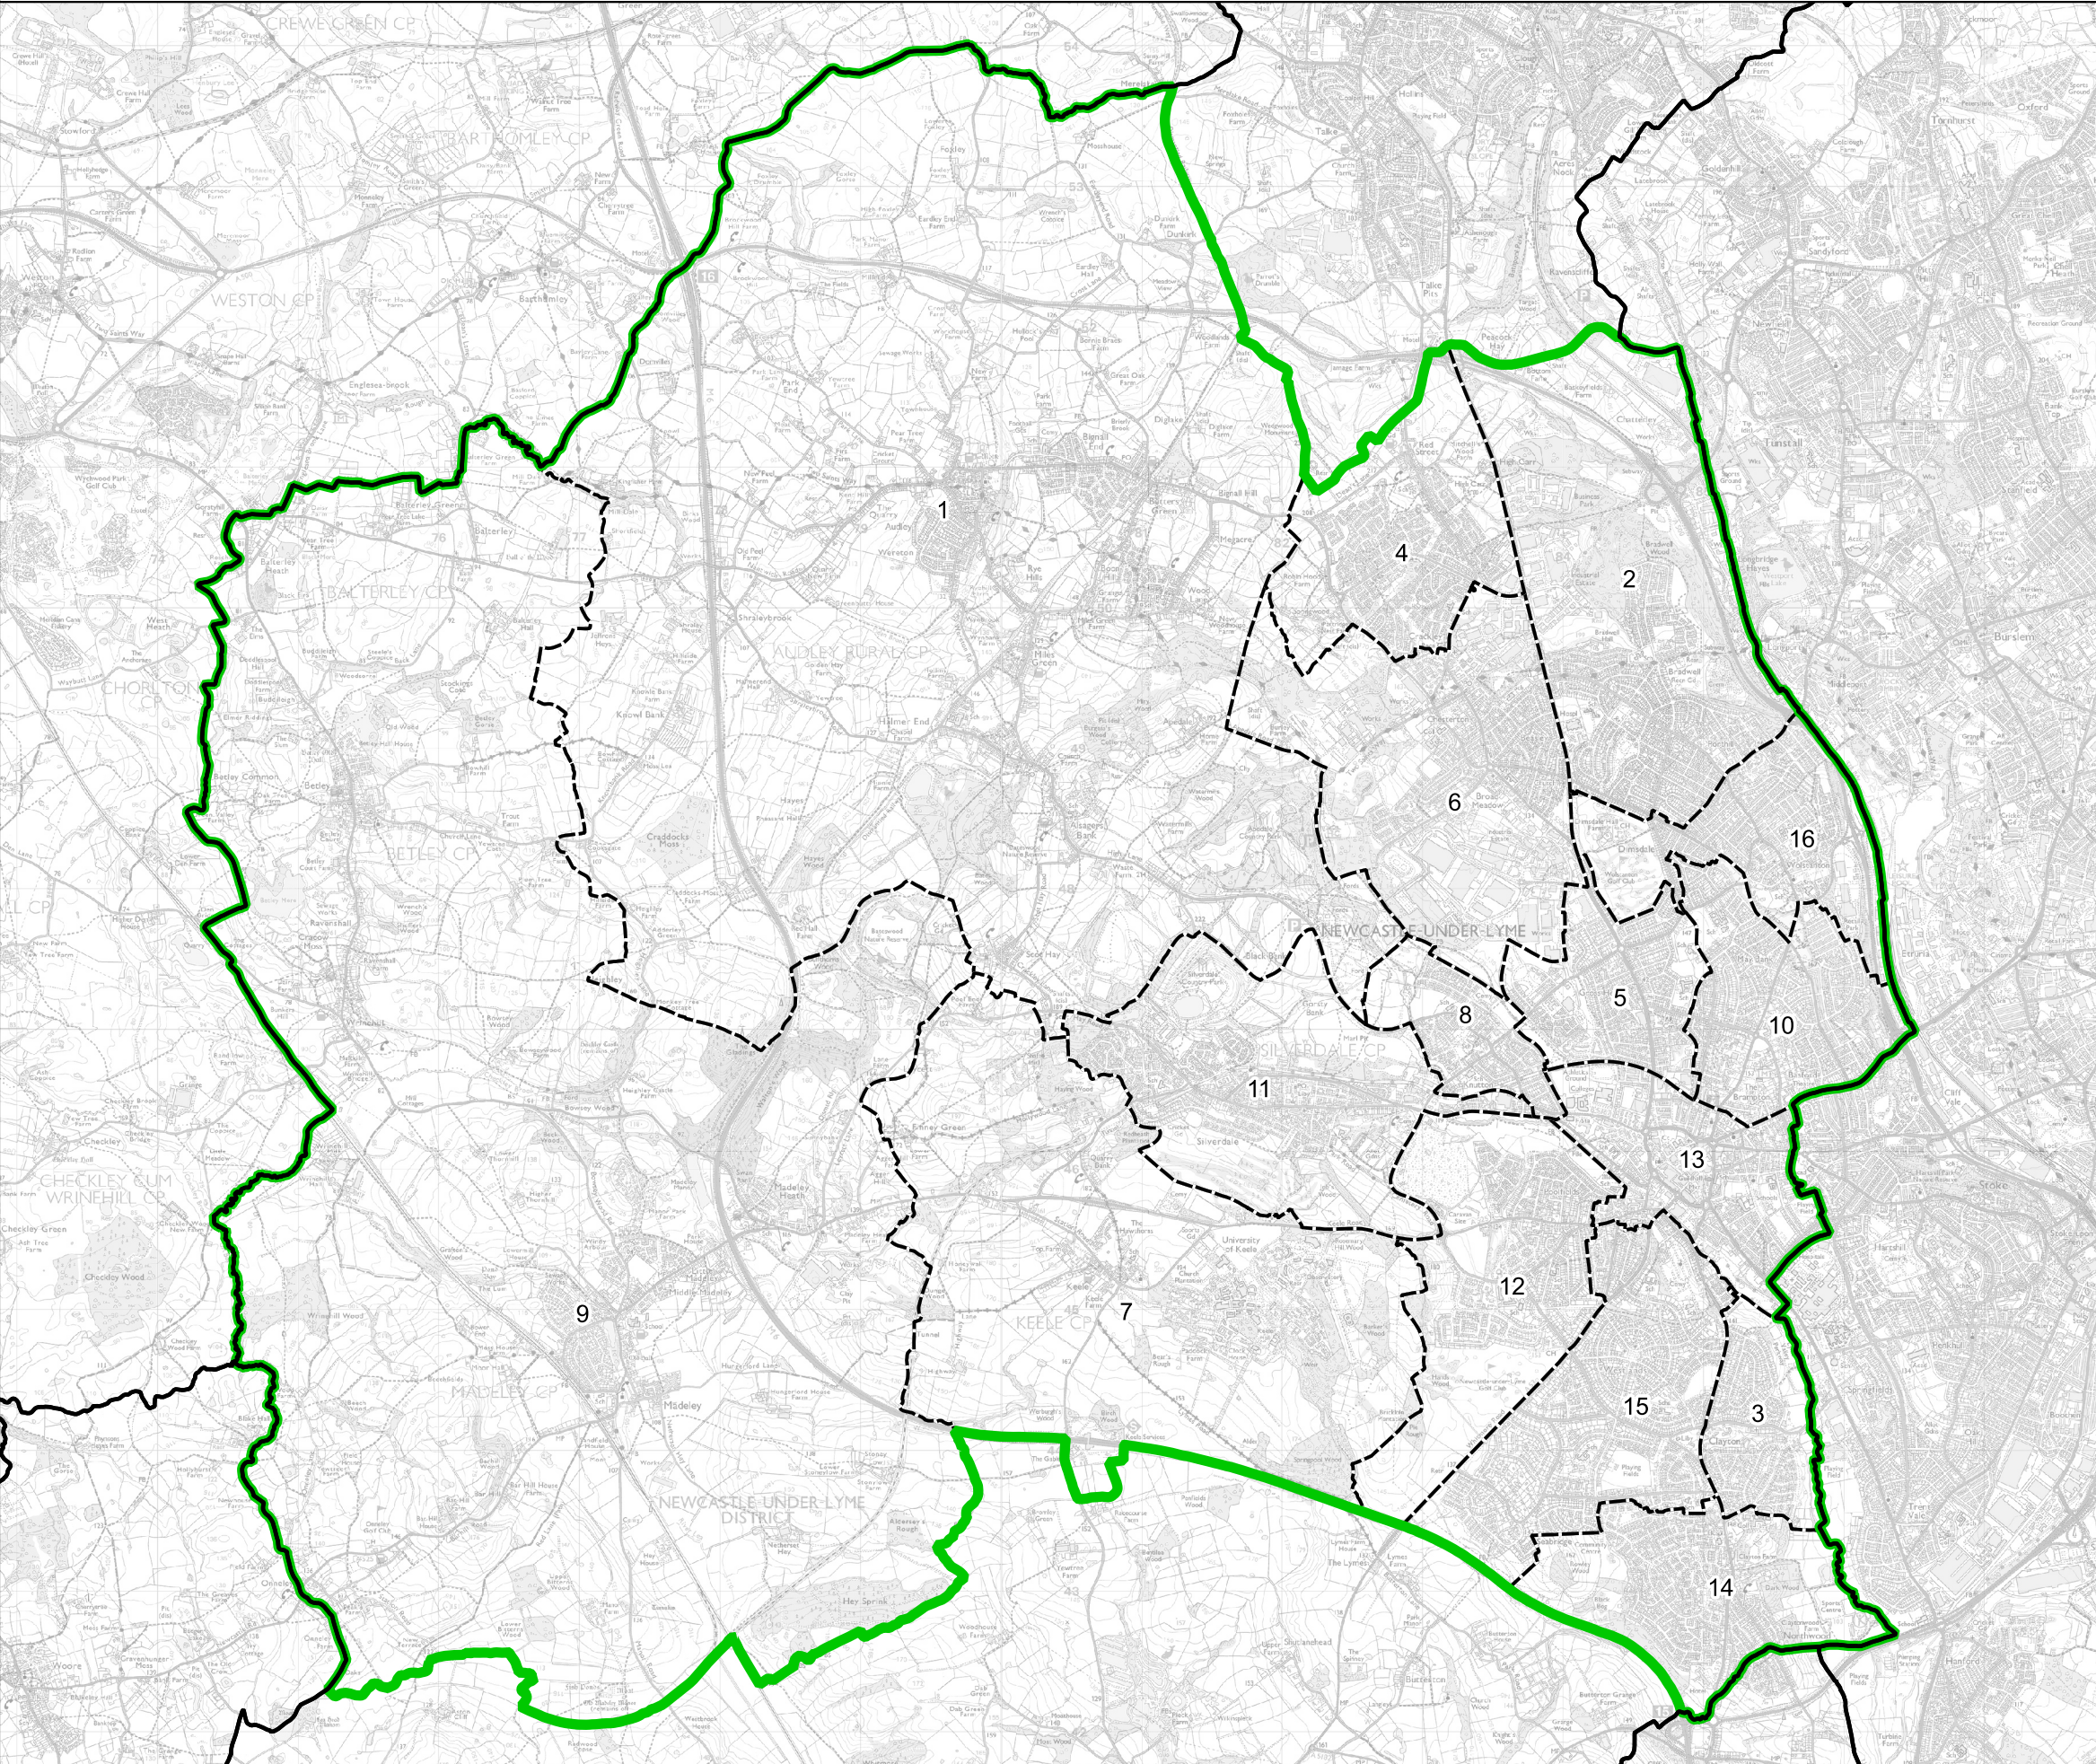

# Boundary Commission for England - Final Recommendations for the West Midlands Region

## Newcastle-under-Lyme County Constituency - Electorate 70,025

- Wards:
- 1 Audley
  - 2 Bradwell
  - 3 Clayton
  - 4 Crackley & Red Street
  - 5 Cross Heath
  - 6 Holditch & Chesterton
  - 7 Keele
  - 8 Knutton
  - 9 Madeley & Betley
  - 10 May Bank
  - 11 Silverdale
  - 12 Thistleberry
  - 13 Town
  - 14 Westbury Park & Northwood
  - 15 Westlands
  - 16 Wolstanton

Constituency  
 Local Authorities  
 Wards

0 0.7 1.4 km

© Crown copyright and database rights 2023 OS 100018289. You are permitted to use this data solely to enable you to respond to, or interact with, the organisation that provided you with the data. You are not permitted to copy, sub-licence, distribute or sell any of this data to third parties in any form. Third party rights to enforce the terms of this licence shall be reserved to OS.

Newcastle-under-Lyme County Constituency