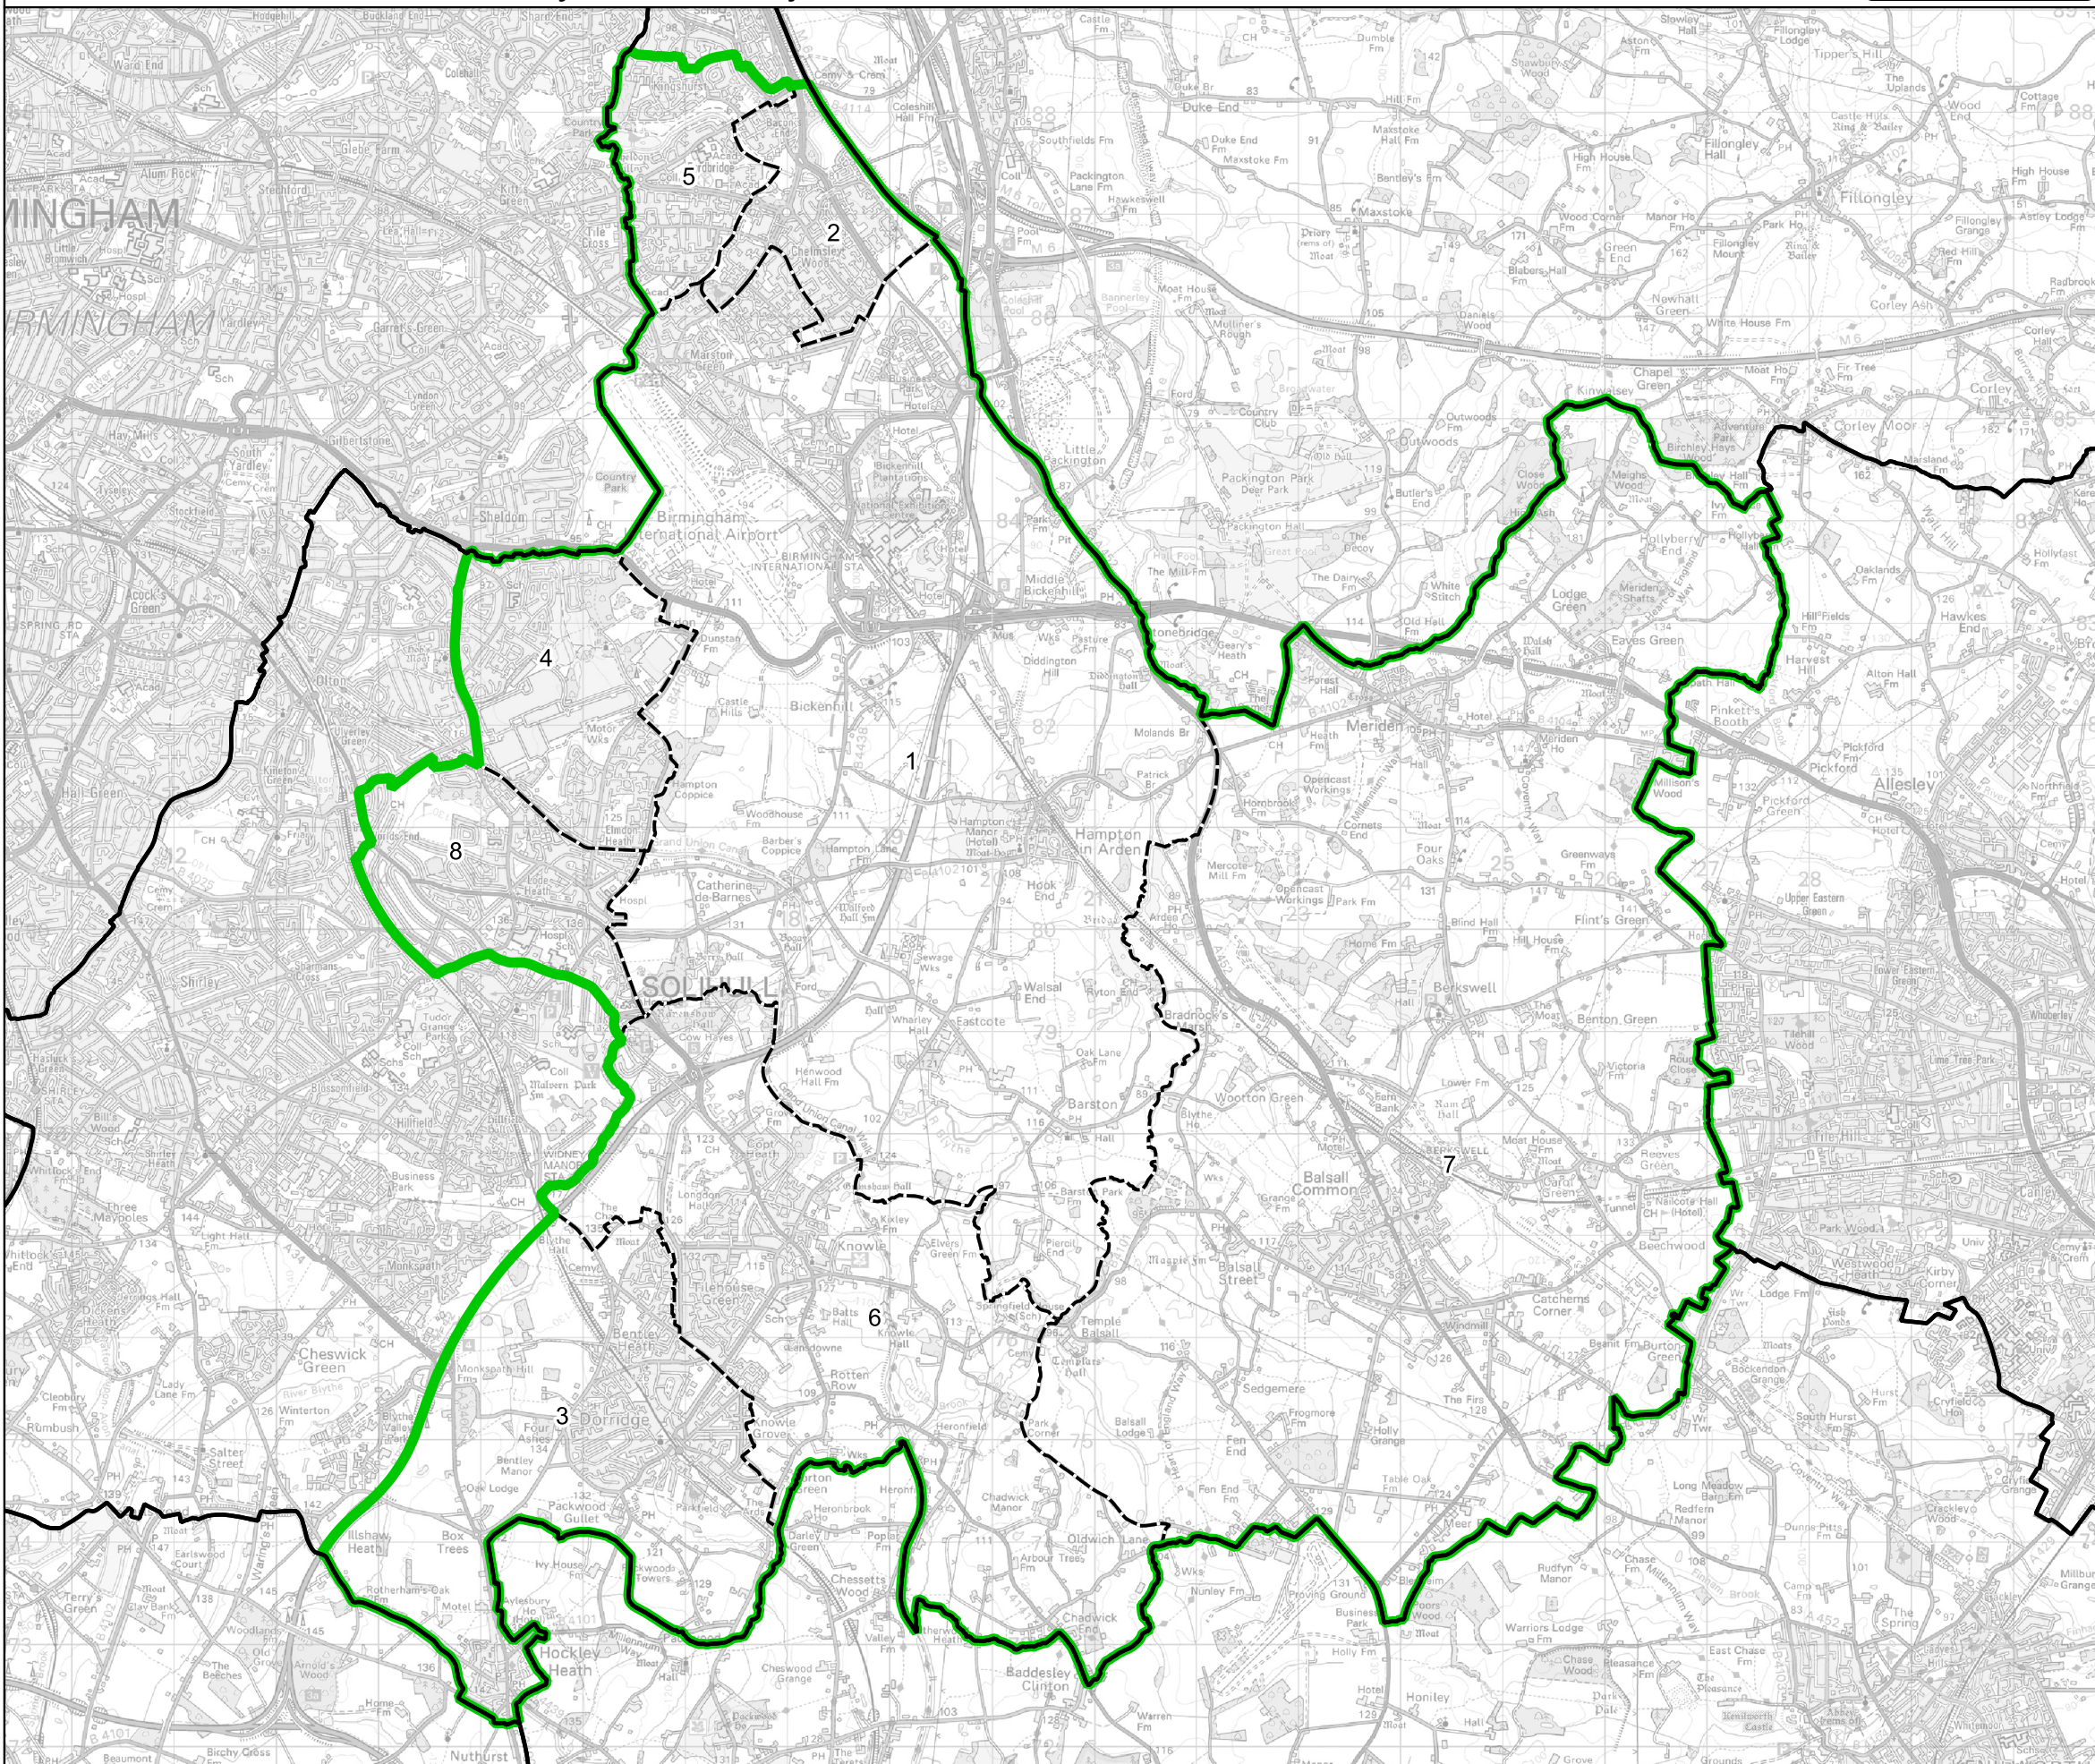

# Boundary Commission for England - Final Recommendations for the West Midlands Region

## Meriden and Solihull East County Constituency - Electorate 74,211

Wards:

- 1 Bickenhill
- 2 Chelmsley Wood
- 3 Dorridge and Hockley Heath
- 4 Elmdon
- 5 Kingshurst and Fordbridge
- 6 Knowle
- 7 Meriden
- 8 Silhill

 Constituency  
 Local Authorities  
 Wards

0 0.9 1.8 km 

© Crown copyright and database rights 2023 OS 100018289. You are permitted to use this data solely to enable you to respond to, or interact with, the organisation that provided you with the data. You are not permitted to copy, sub-licence, distribute or sell any of this data to third parties in any form. Third party rights to enforce the terms of this licence shall be reserved to OS.

Meriden and Solihull East County Constituency