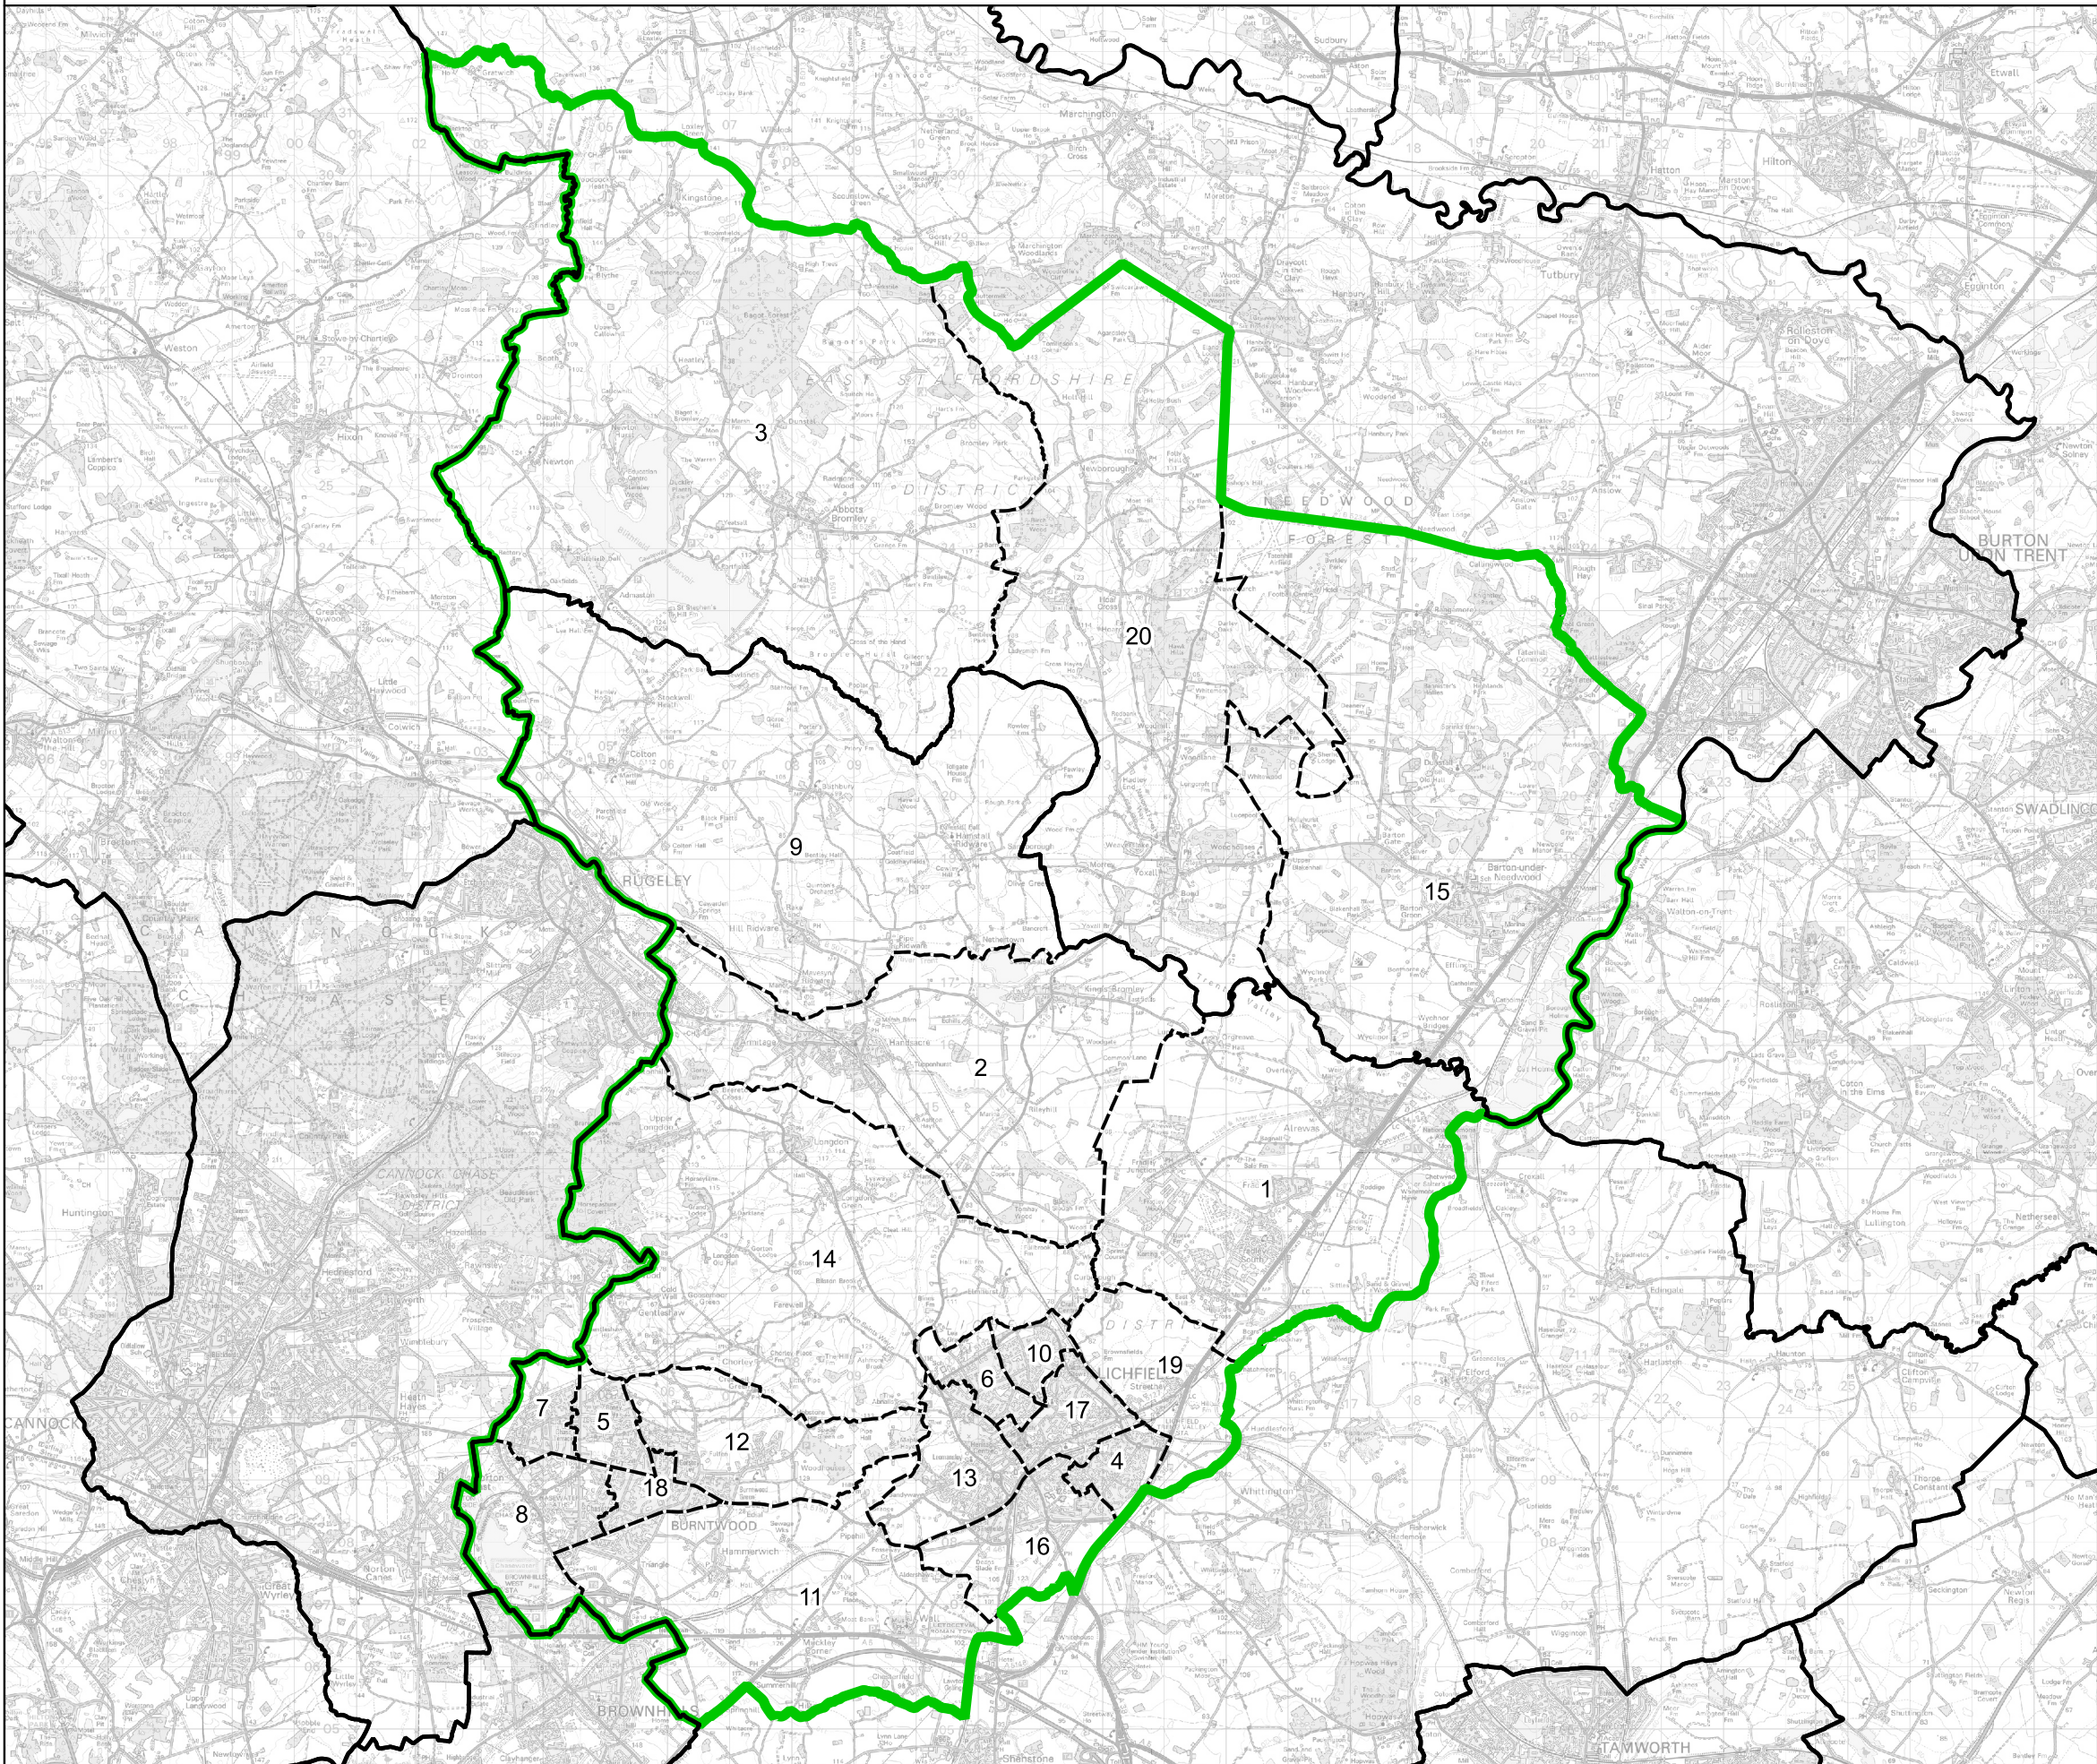

Boundary Commission for England - Final Recommendations for the West Midlands Region

Lichfield County Constituency - Electorate 74,942

Wards:

- 1 Alrewas & Fradley
- 2 Armitage with Handsacre
- 3 Bagots
- 4 Boley Park
- 5 Boney Hay & Central
- 6 Chadsmead
- 7 Chase Terrace
- 8 Chasetown
- 9 Colton & the Ridwares
- 10 Curborough
- 11 Hammerwich with Wall
- 12 Highfield
- 13 Leomansley
- 14 Longdon
- 15 Needwood
- 16 St. John's
- 17 Stowe
- 18 Summerfield & All Saints
- 19 Whittington & Streethay (Part)
- 20 Yoxall

- Constituency
- Local Authorities
- Wards

© Crown copyright and database rights 2023 OS 100018289. You are permitted to use this data solely to enable you to respond to, or interact with, the organisation that provided you with the data. You are not permitted to copy, sub-licence, distribute or sell any of this data to third parties in any form. Third party rights to enforce the terms of this licence shall be reserved to OS.

Lichfield County Constituency