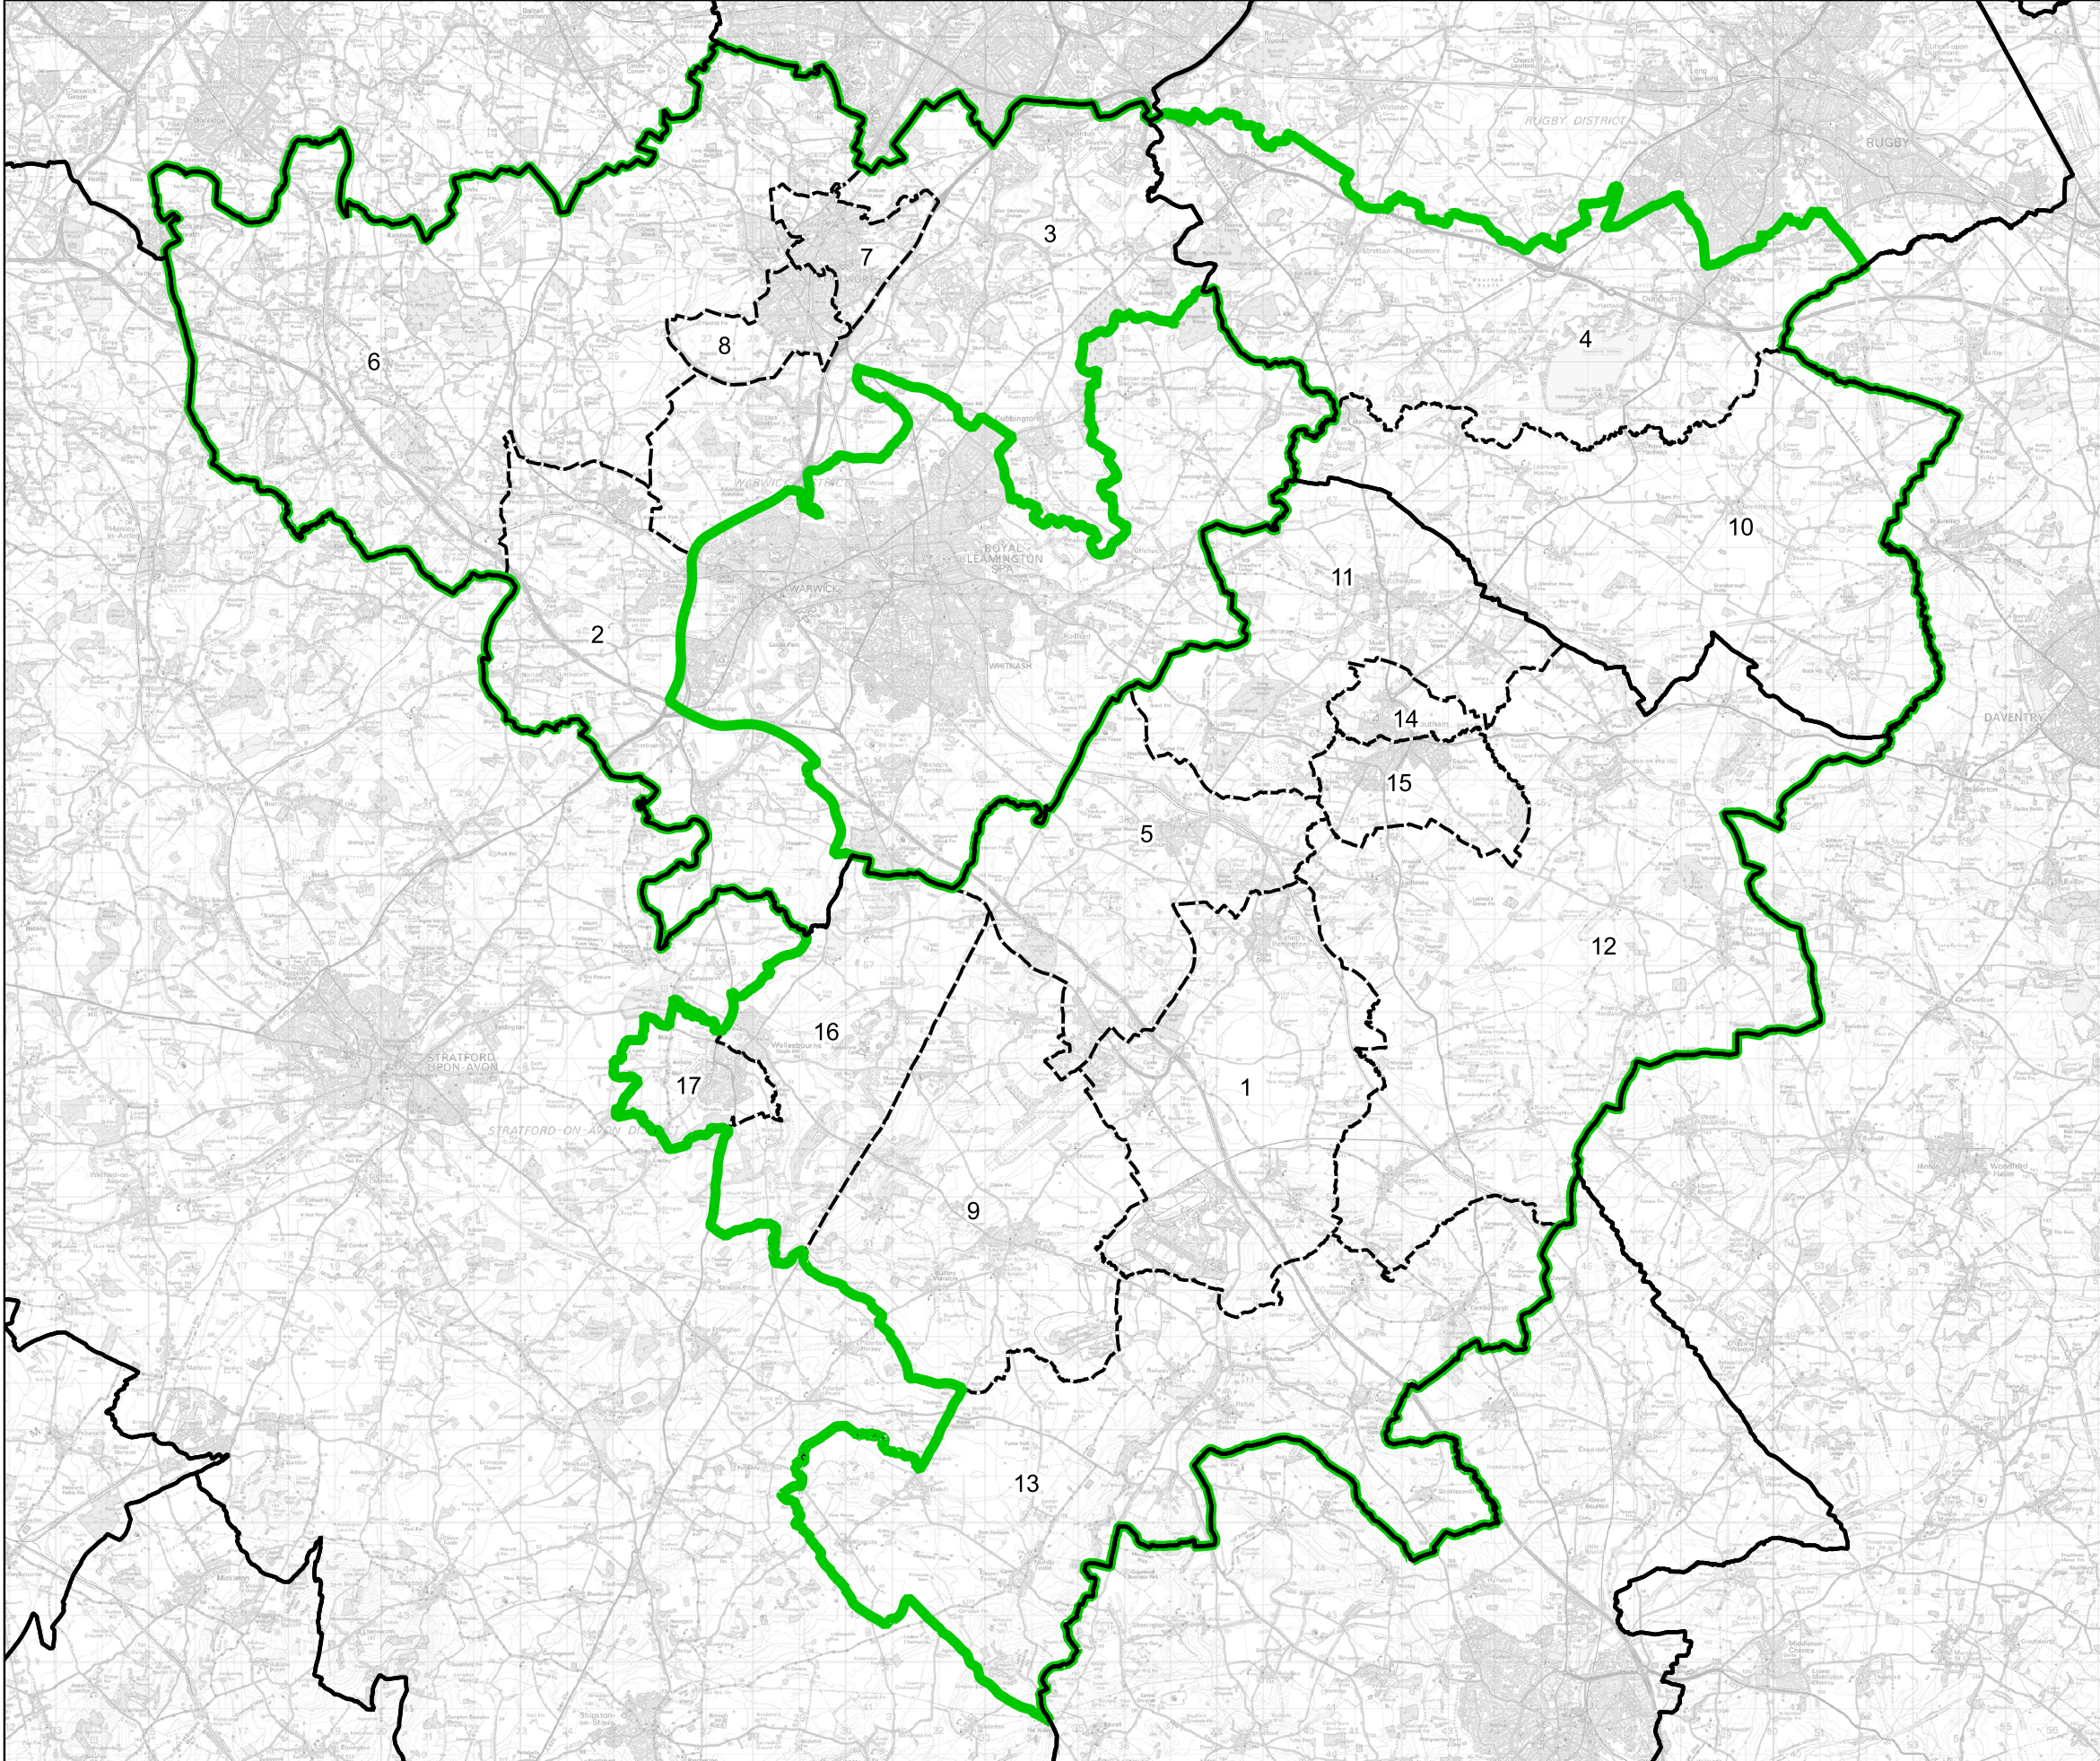

Boundary Commission for England - Final Recommendations for the West Midlands Region

Kenilworth and Southam County Constituency - Electorate 71,451

Wards:

- 1 Bishop's Itchington
- 2 Budbrooke
- 3 Cubbington & Leek Wootton
- 4 Dunsmore
- 5 Harbury
- 6 Kenilworth Abbey & Arden
- 7 Kenilworth Park Hill
- 8 Kenilworth St. John's
- 9 Kineton
- 10 Leam Valley
- 11 Long Itchington & Stockton
- 12 Napton & Fenny Compton
- 13 Red Horse
- 14 Southam North
- 15 Southam South
- 16 Wellesbourne East
- 17 Wellesbourne West

-  Constituency
-  Local Authorities
-  Wards

0 2 4 km

© Crown copyright and database rights 2023 OS 100018289. You are permitted to use this data solely to enable you to respond to, or interact with, the organisation that provided you with the data. You are not permitted to copy, sub-licence, distribute or sell any of this data to third parties in any form. Third party rights to enforce the terms of this licence shall be reserved to OS.

Kenilworth and Southam County Constituency