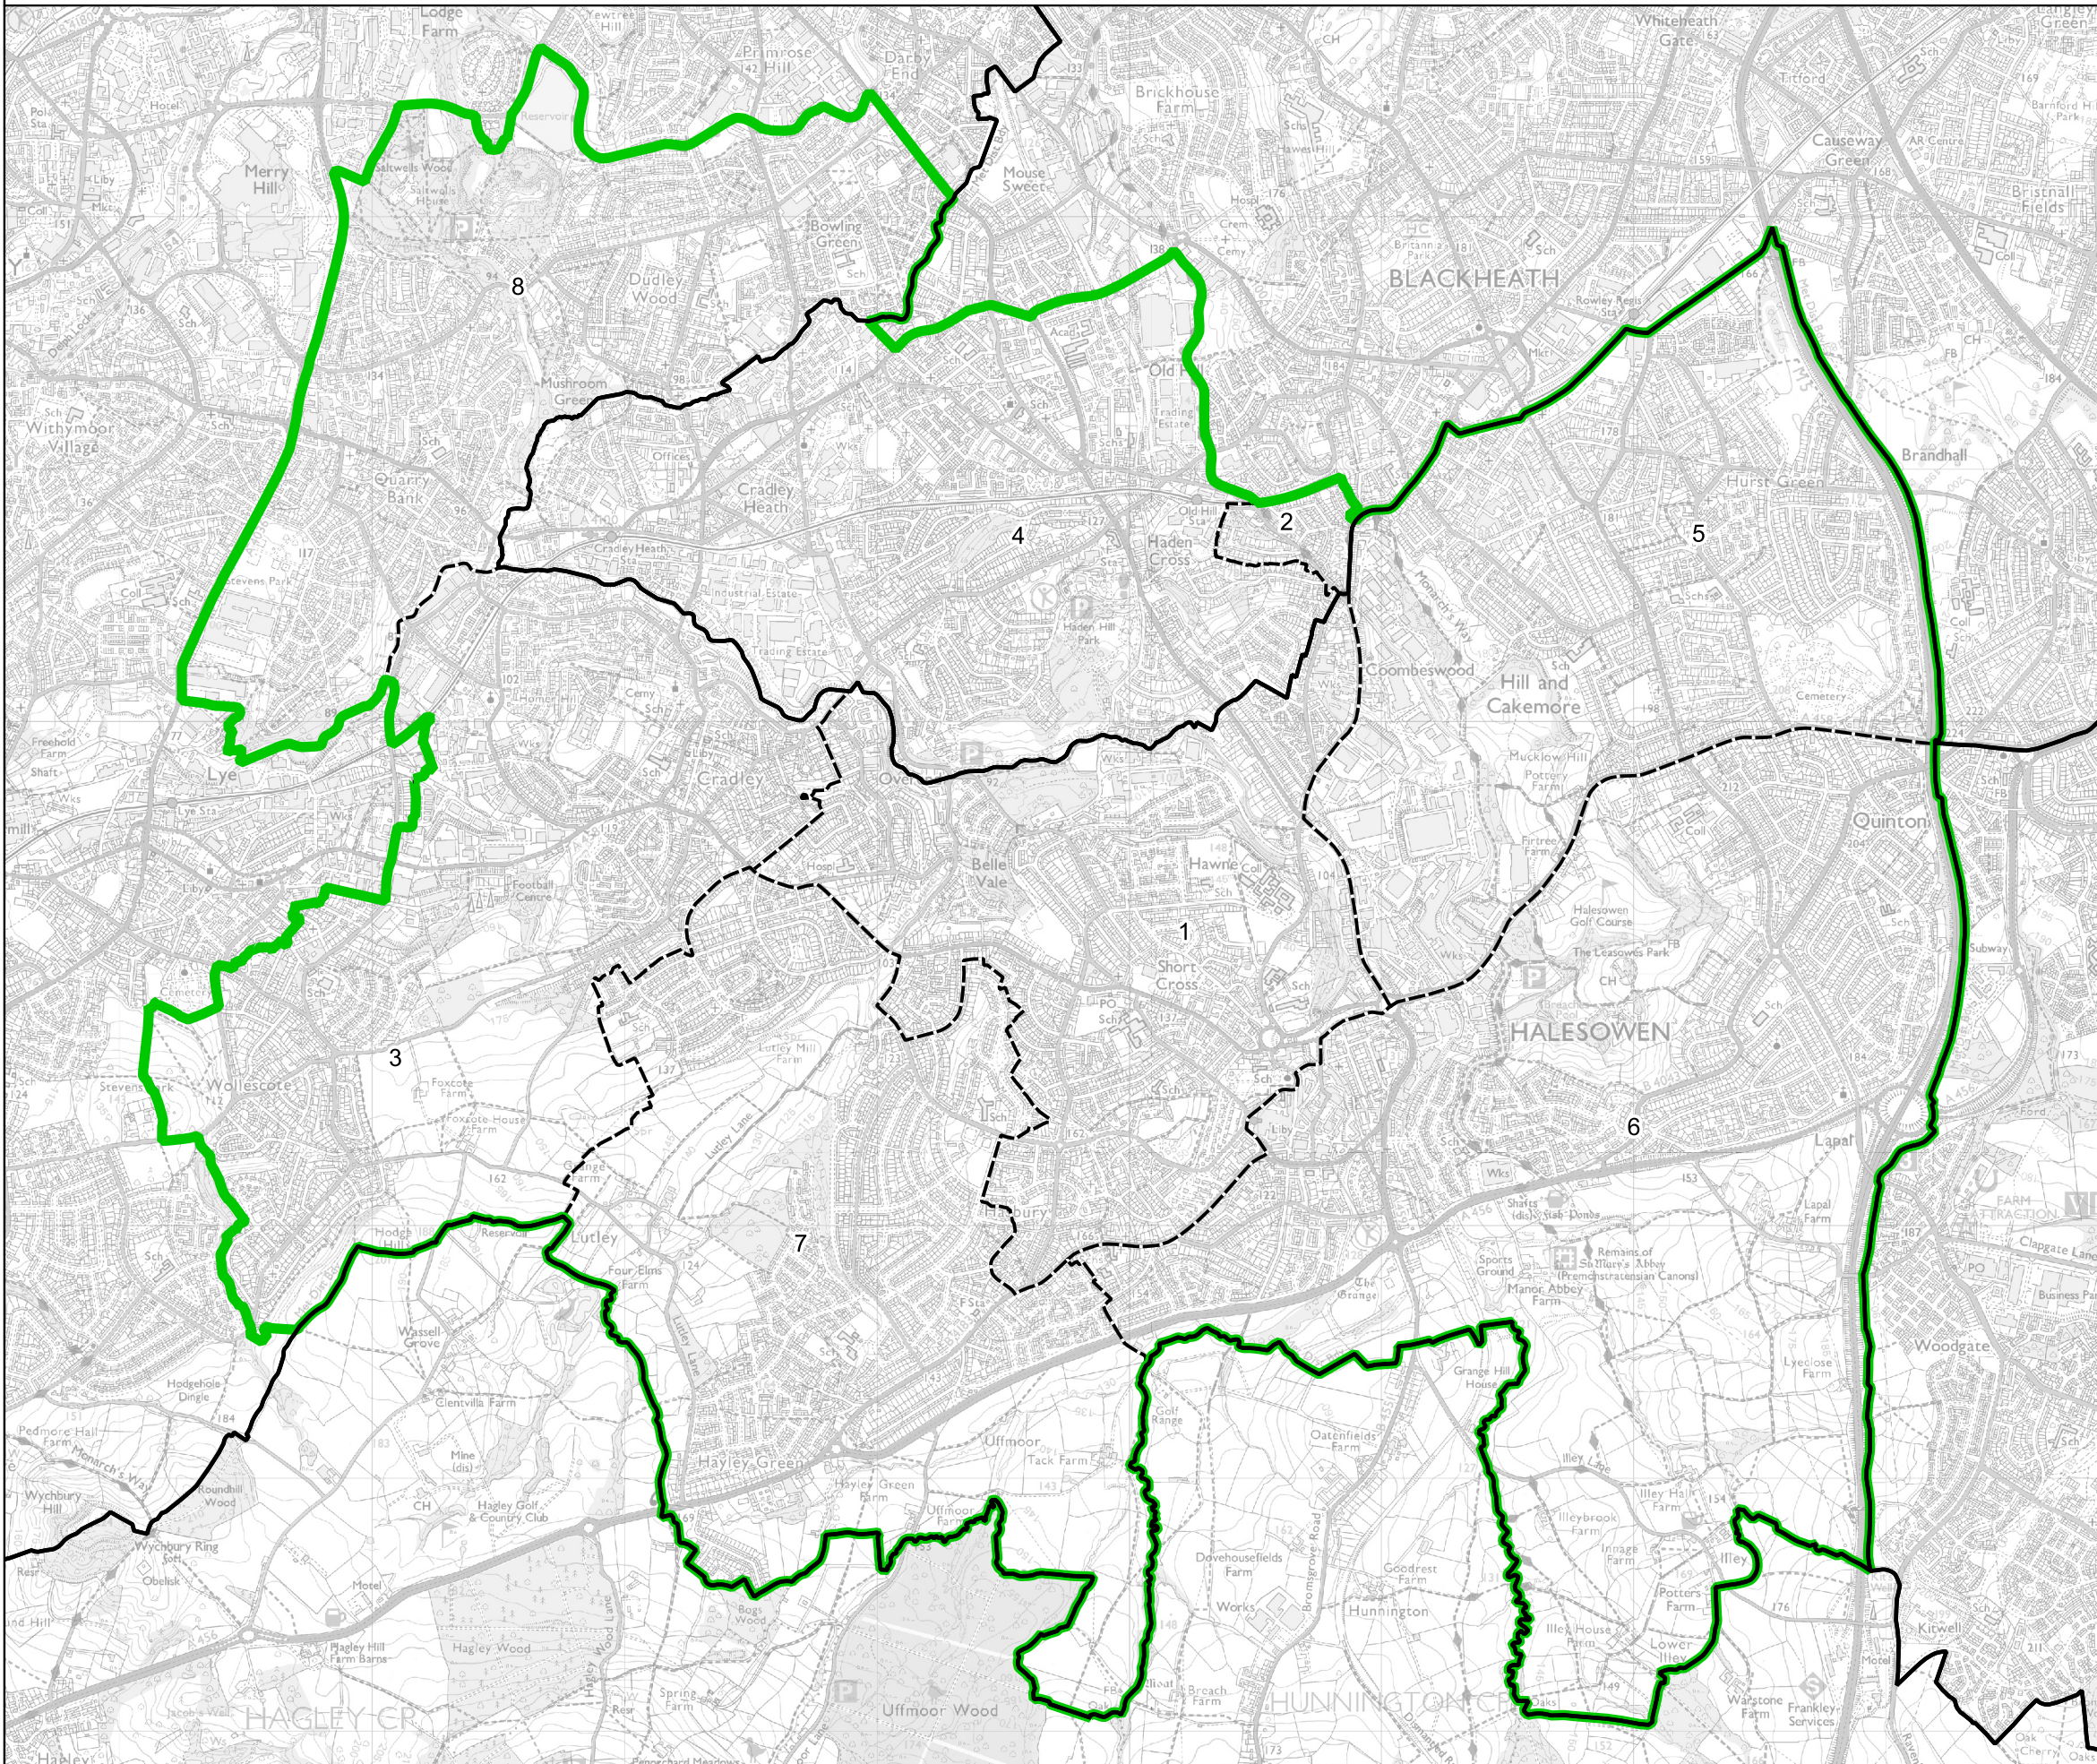

Boundary Commission for England - Final Recommendations for the West Midlands Region

Halesowen Borough Constituency - Electorate 69,907

- Wards:
- 1 Belle Vale
 - 2 Blackheath (Part)
 - 3 Cradley and Wollescote
 - 4 Cradley Heath and Old Hill
 - 5 Halesowen North
 - 6 Halesowen South
 - 7 Hayley Green and Cradley South
 - 8 Quarry Bank and Dudley Wood

 Constituency
 Local Authorities
 Wards

0 0.4 0.8 km 

© Crown copyright and database rights 2023 OS 100018289. You are permitted to use this data solely to enable you to respond to, or interact with, the organisation that provided you with the data. You are not permitted to copy, sub-licence, distribute or sell any of this data to third parties in any form. Third party rights to enforce the terms of this licence shall be reserved to OS.