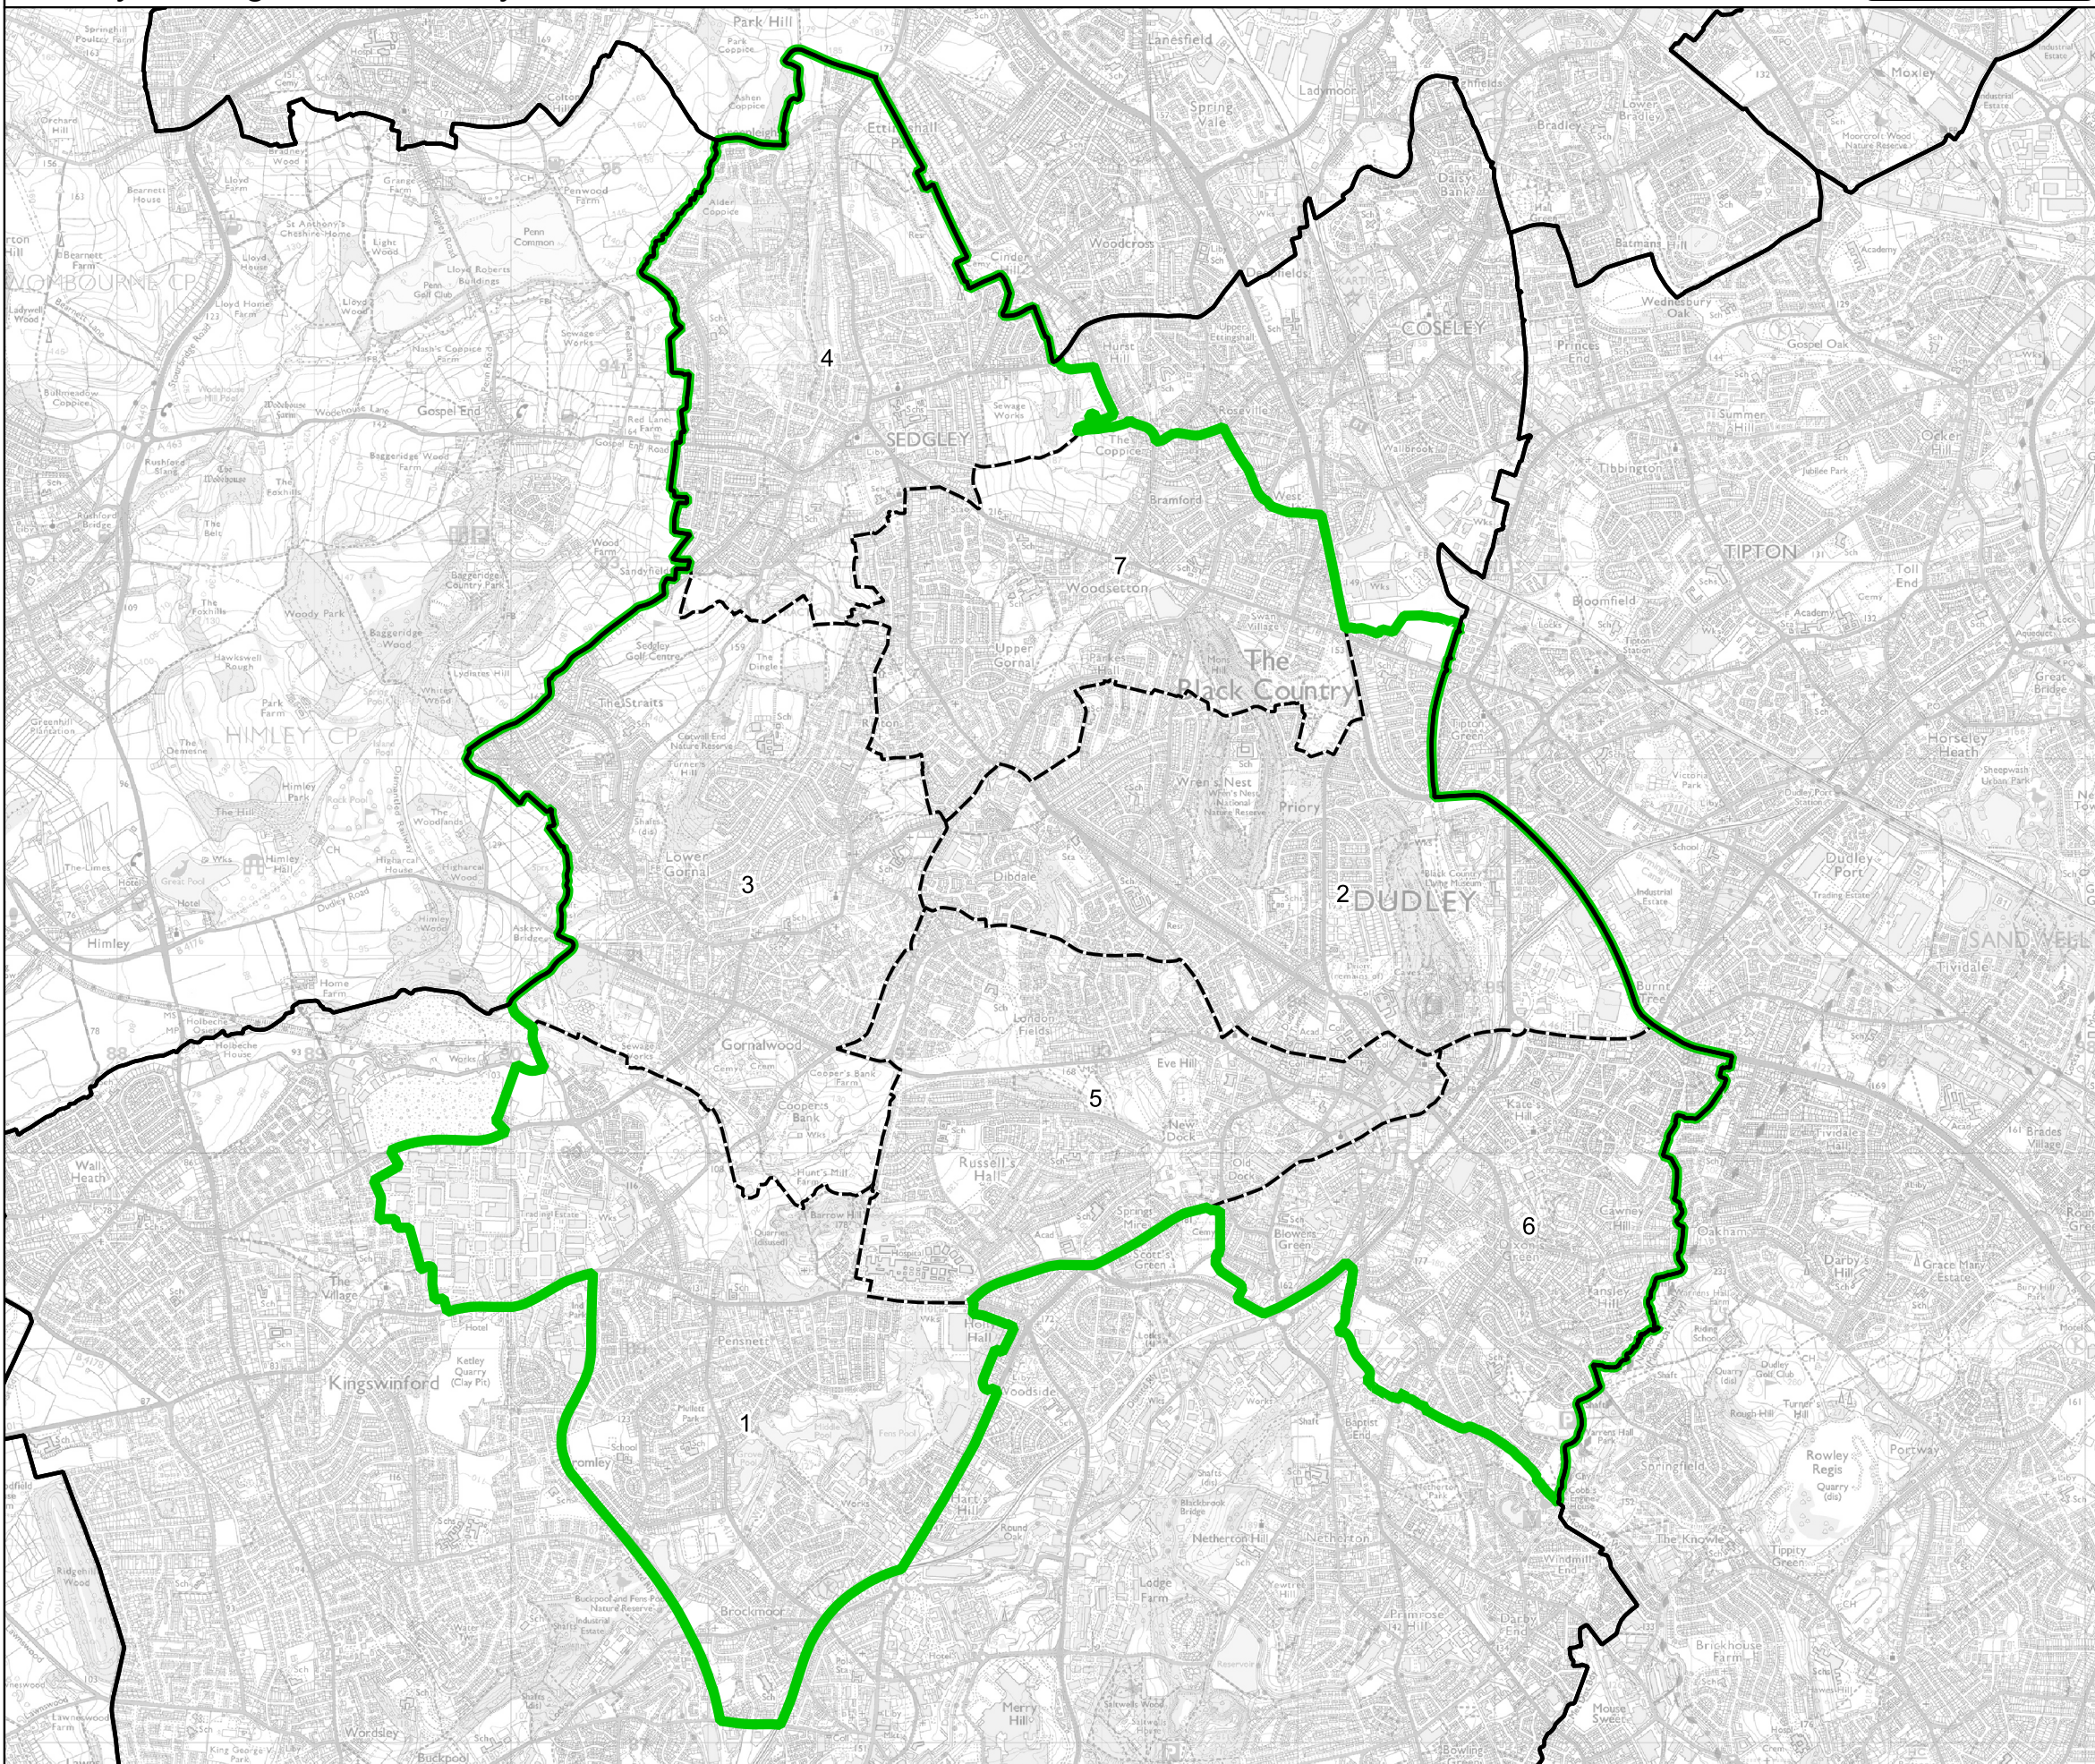

Boundary Commission for England - Final Recommendations for the West Midlands Region

Dudley Borough Constituency - Electorate 71,083

- Wards:
- 1 Brockmoor and Pensnett
 - 2 Castle and Priory
 - 3 Gornal
 - 4 Sedgley
 - 5 St. James's
 - 6 St. Thomas's
 - 7 Upper Gornal and Woodsetton