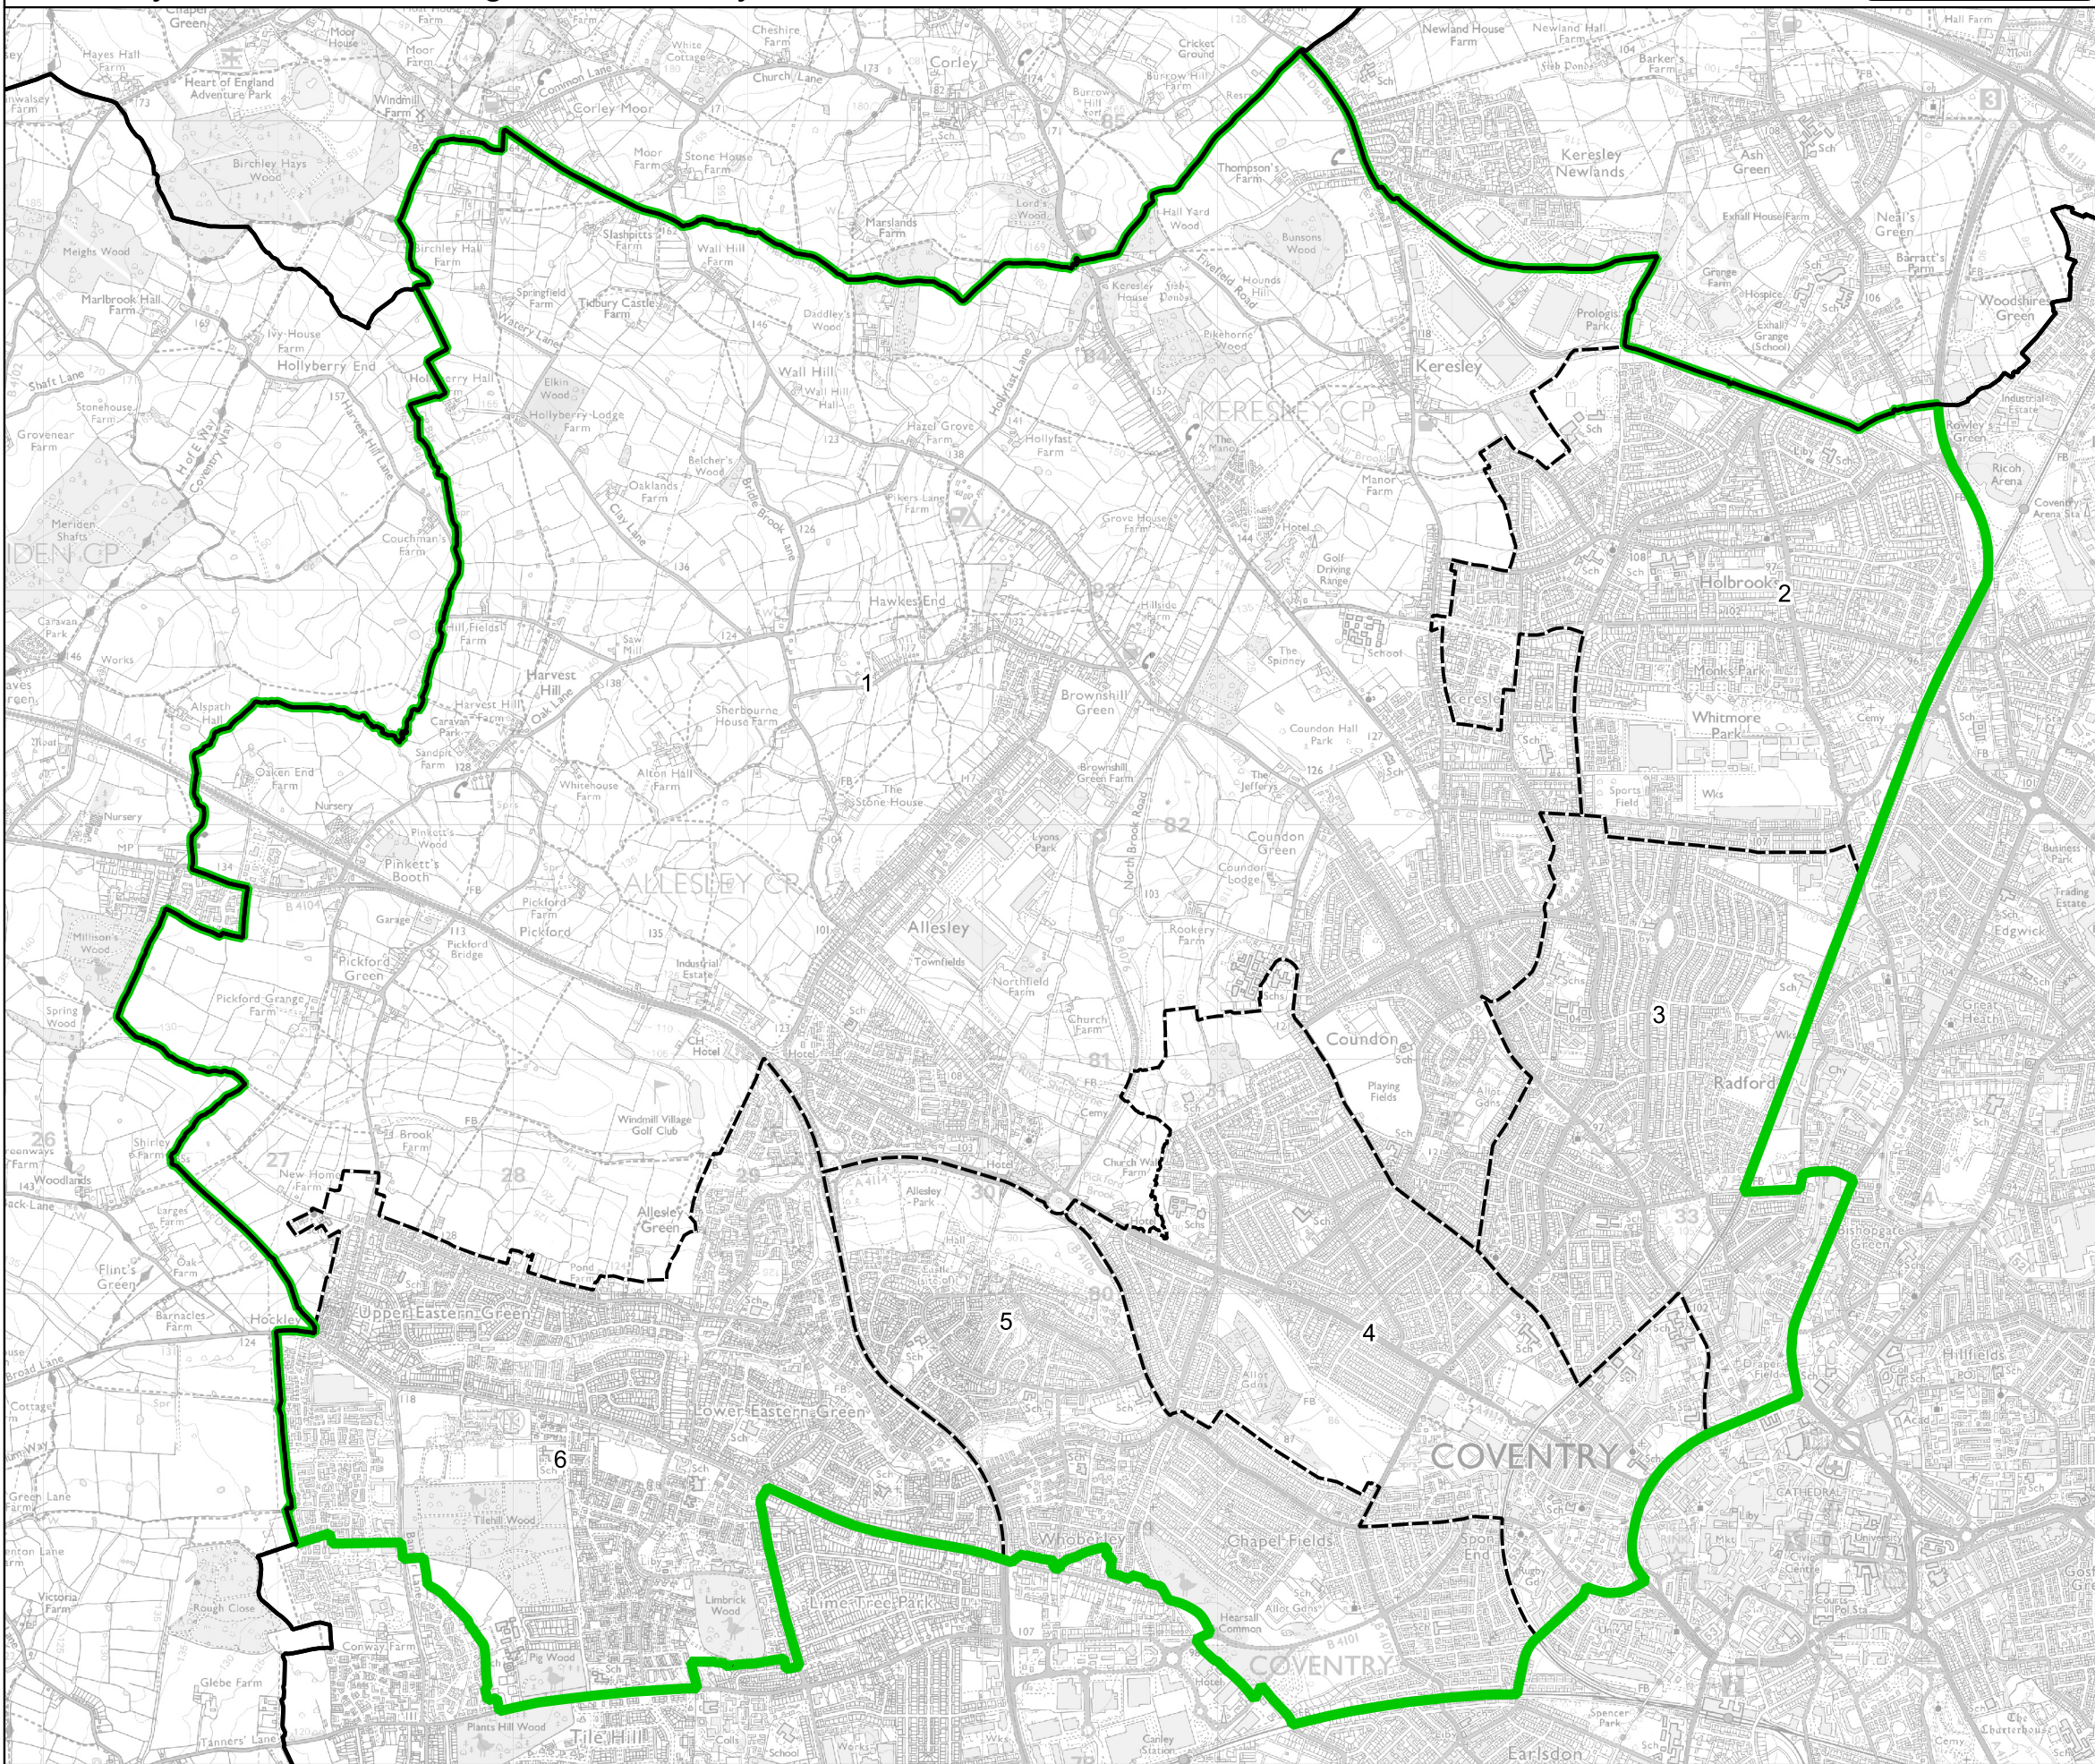

Boundary Commission for England - Final Recommendations for the West Midlands Region

Coventry North West Borough Constituency - Electorate 73,431

Wards:

- 1 Bablake
- 2 Holbrook
- 3 Radford
- 4 Sherbourne
- 5 Whoberley
- 6 Woodlands

- Constituency
- Local Authorities
- Wards

0 0.4 0.8 km

© Crown copyright and database rights 2023 OS 100018289. You are permitted to use this data solely to enable you to respond to, or interact with, the organisation that provided you with the data. You are not permitted to copy, sub-licence, distribute or sell any of this data to third parties in any form. Third party rights to enforce the terms of this licence shall be reserved to OS.