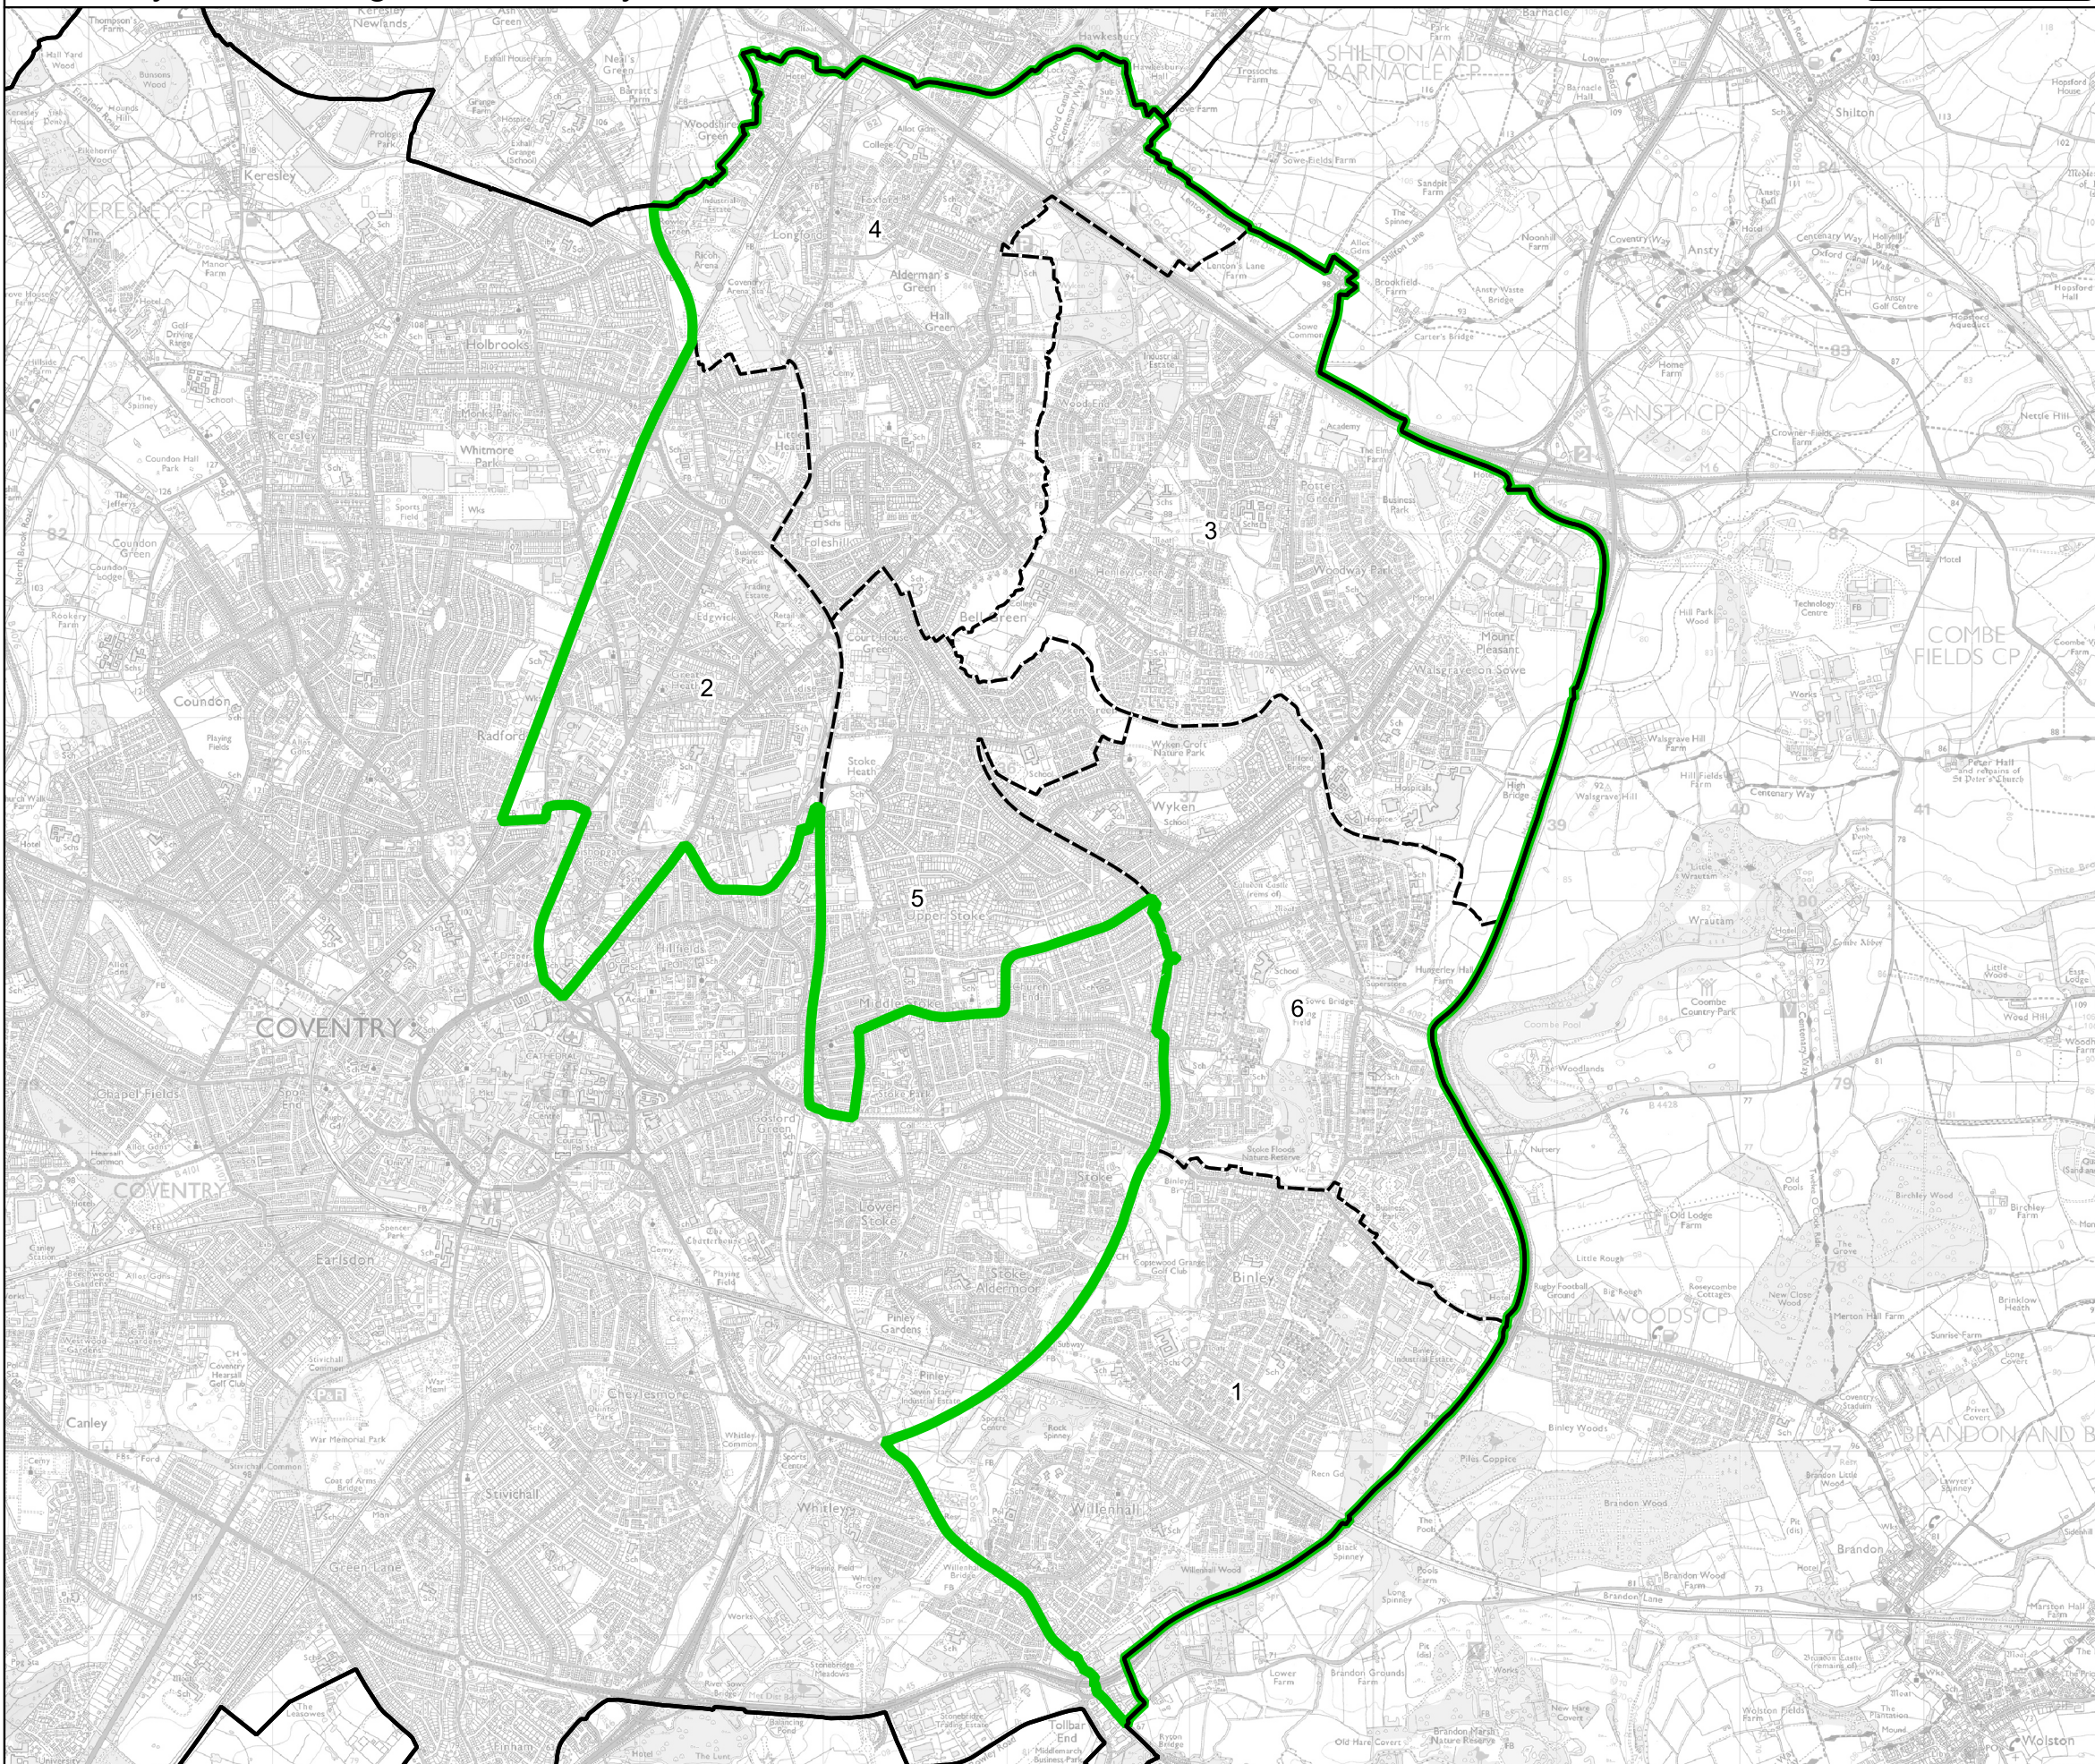

Boundary Commission for England - Final Recommendations for the West Midlands Region

Coventry East Borough Constituency - Electorate 73,389

- Wards:
- 1 Binley and Willenhall
 - 2 Foleshill
 - 3 Henley
 - 4 Longford
 - 5 Upper Stoke
 - 6 Wyken

Constituency
 Local Authorities
 Wards

0 0.5 1 km

© Crown copyright and database rights 2023 OS 100018289. You are permitted to use this data solely to enable you to respond to, or interact with, the organisation that provided you with the data. You are not permitted to copy, sub-licence, distribute or sell any of this data to third parties in any form. Third party rights to enforce the terms of this licence shall be reserved to OS.