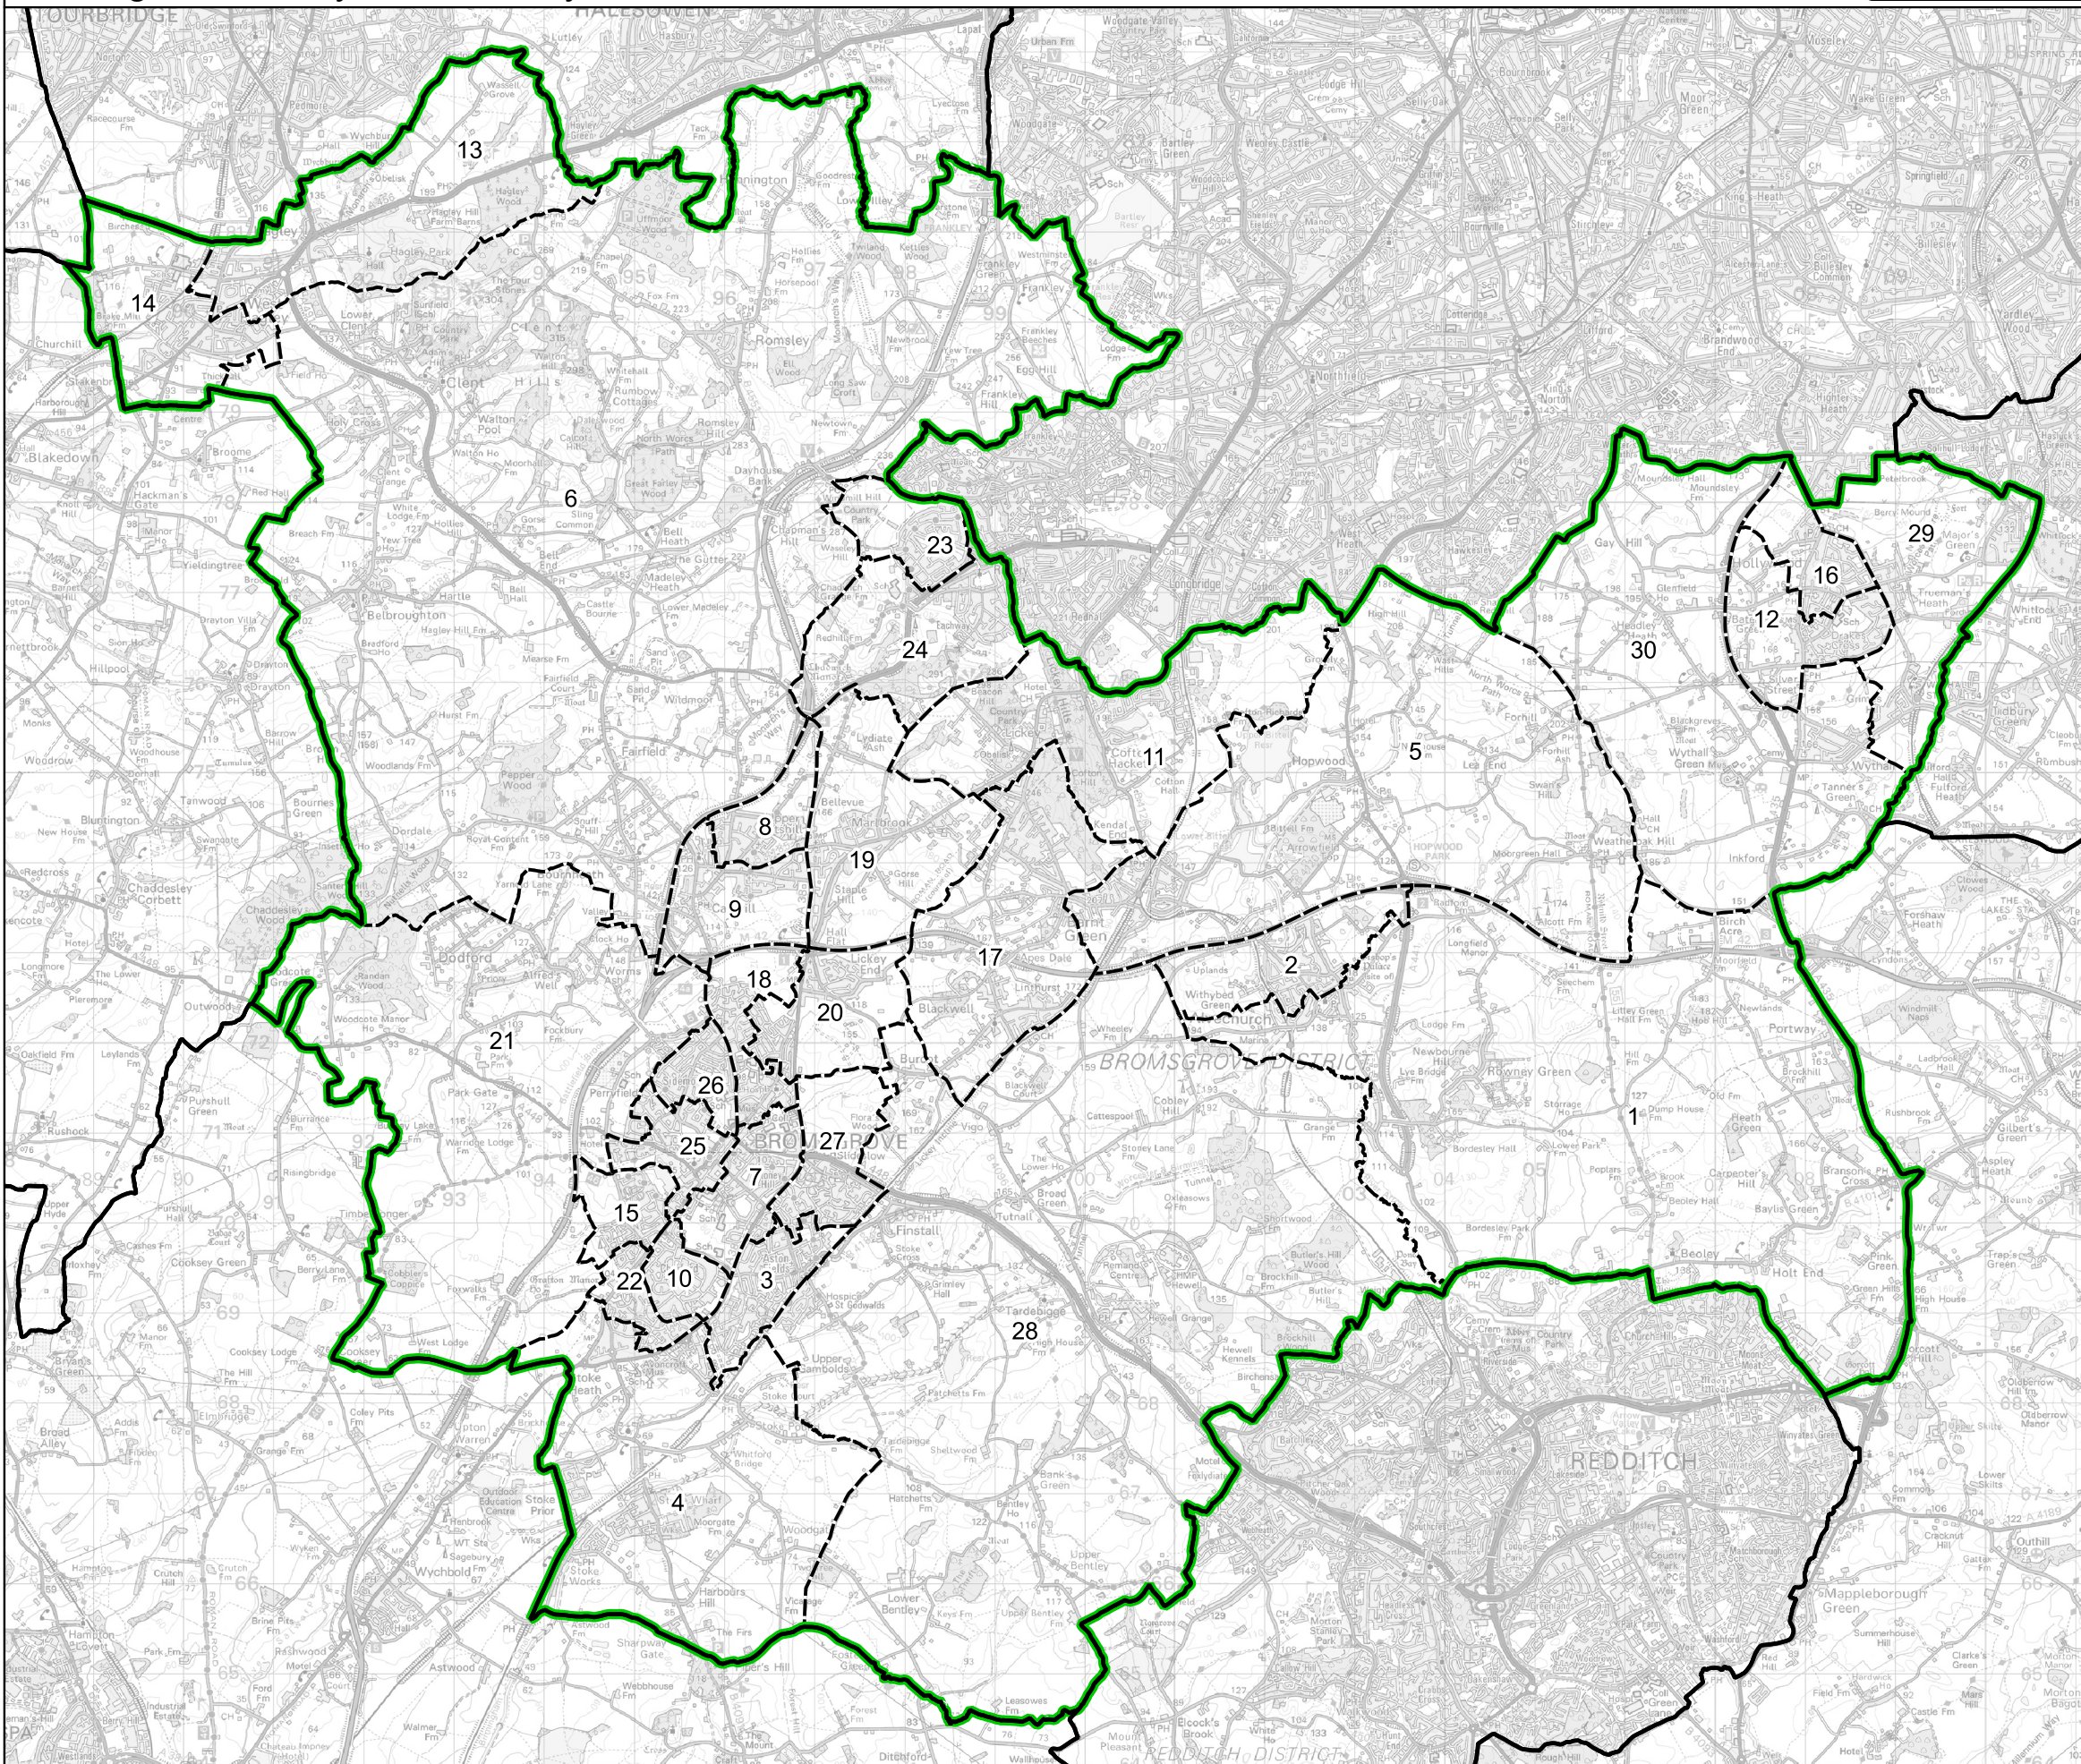

Boundary Commission for England - Final Recommendations for the West Midlands Region

Bromsgrove County Constituency - Electorate 75,305

Wards:

- 1 Alvechurch South
- 2 Alvechurch Village
- 3 Aston Fields
- 4 Avoncroft
- 5 Bant Green & Hopwood
- 6 Belbroughton & Romsley
- 7 Bromsgrove Central
- 8 Catshill North
- 9 Catshill South
- 10 Charford
- 11 Cofth
- 12 Drakes Cross
- 13 Hagley East
- 14 Hagley West
- 15 Hill Top
- 16 Hollywood
- 17 Lickey Hills
- 18 Lowes Hill
- 19 Marlbrook
- 20 Norton
- 21 Perryfields
- 22 Rock Hill
- 23 Rubery North
- 24 Rubery South
- 25 Sanders Park
- 26 Sidemoor
- 27 Slideslow
- 28 Tardebigge
- 29 Wythall East
- 30 Wythall West

Constituency
 Local Authorities
 Wards

0 1 2 km

© Crown copyright and database rights 2023 OS 100018289. You are permitted to use this data solely to enable you to respond to, or interact with, the organisation that provided you with the data. You are not permitted to copy, sub-licence, distribute or sell any of this data to third parties in any form. Third party rights to enforce the terms of this licence shall be reserved to OS.

Bromsgrove County Constituency