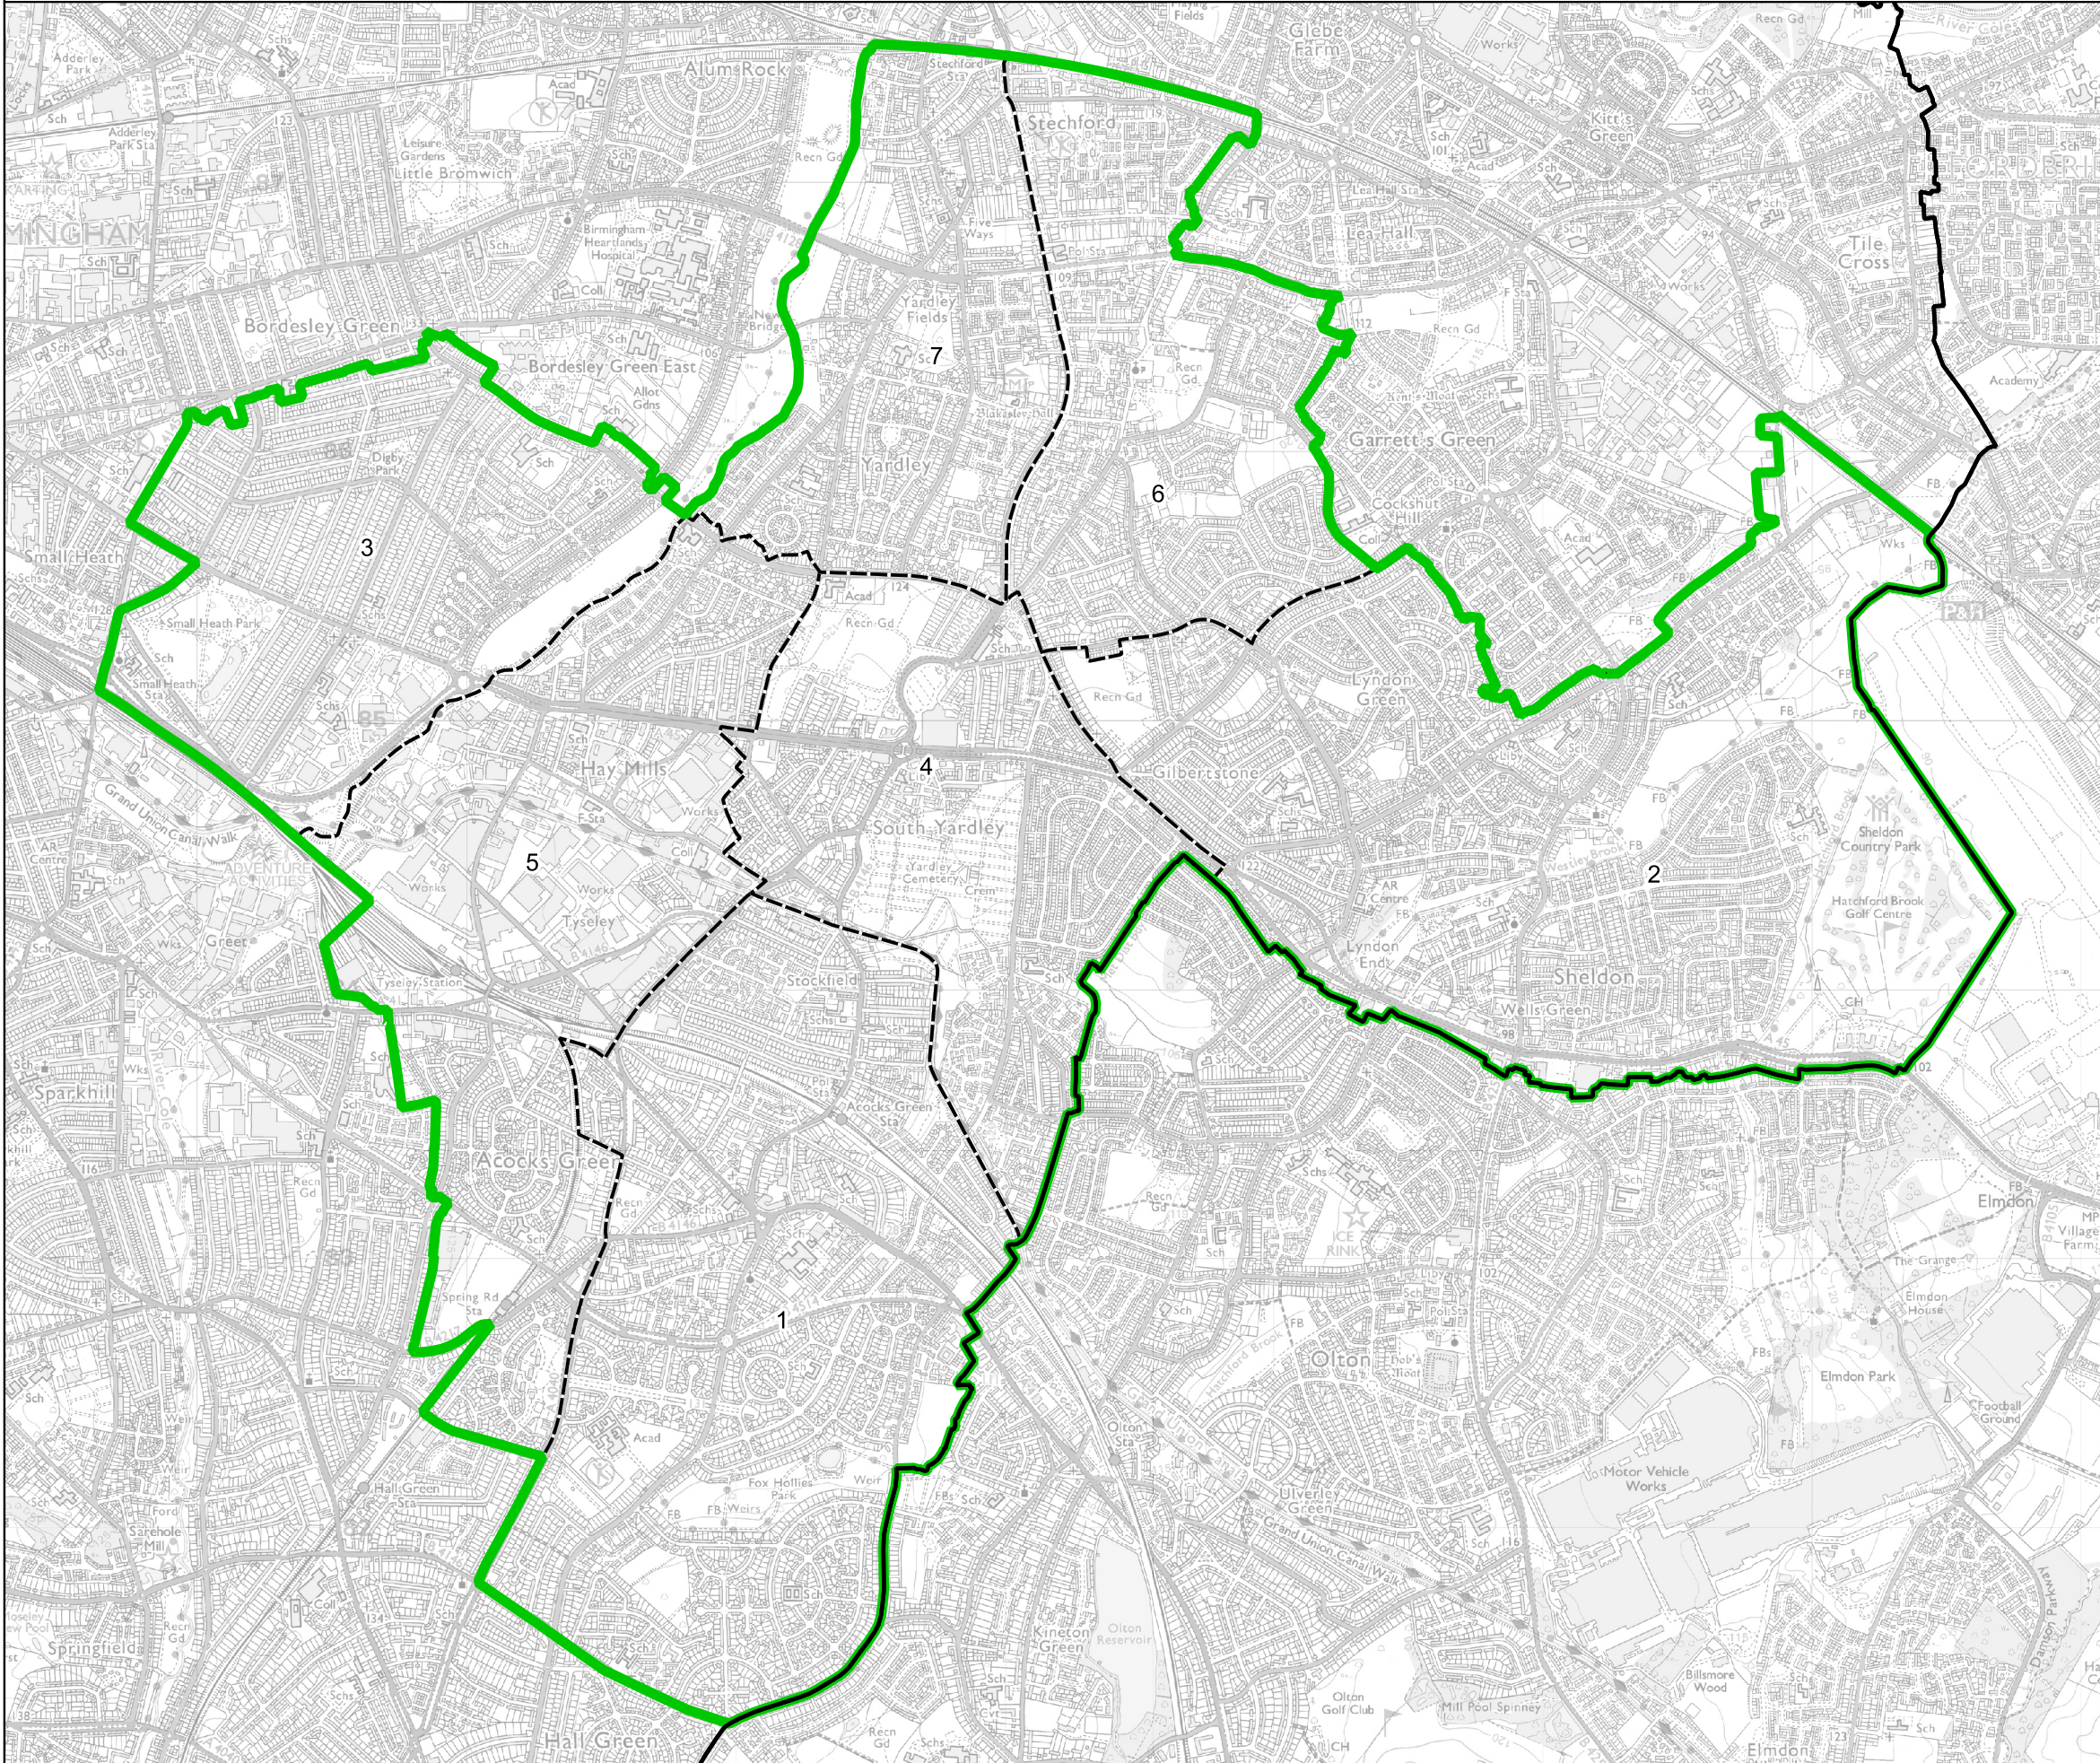

Boundary Commission for England - Final Recommendations for the West Midlands Region

Birmingham Yardley Borough Constituency - Electorate 71,912

- Wards:
- 1 Acocks Green
 - 2 Sheldon
 - 3 Small Heath
 - 4 South Yardley
 - 5 Tyseley & Hay Mills
 - 6 Yardley East
 - 7 Yardley West & Stechford

Constituency
 Local Authorities
 Wards

0 0.3 0.6 km

© Crown copyright and database rights 2023 OS 100018289. You are permitted to use this data solely to enable you to respond to, or interact with, the organisation that provided you with the data. You are not permitted to copy, sub-licence, distribute or sell any of this data to third parties in any form. Third party rights to enforce the terms of this licence shall be reserved to OS.