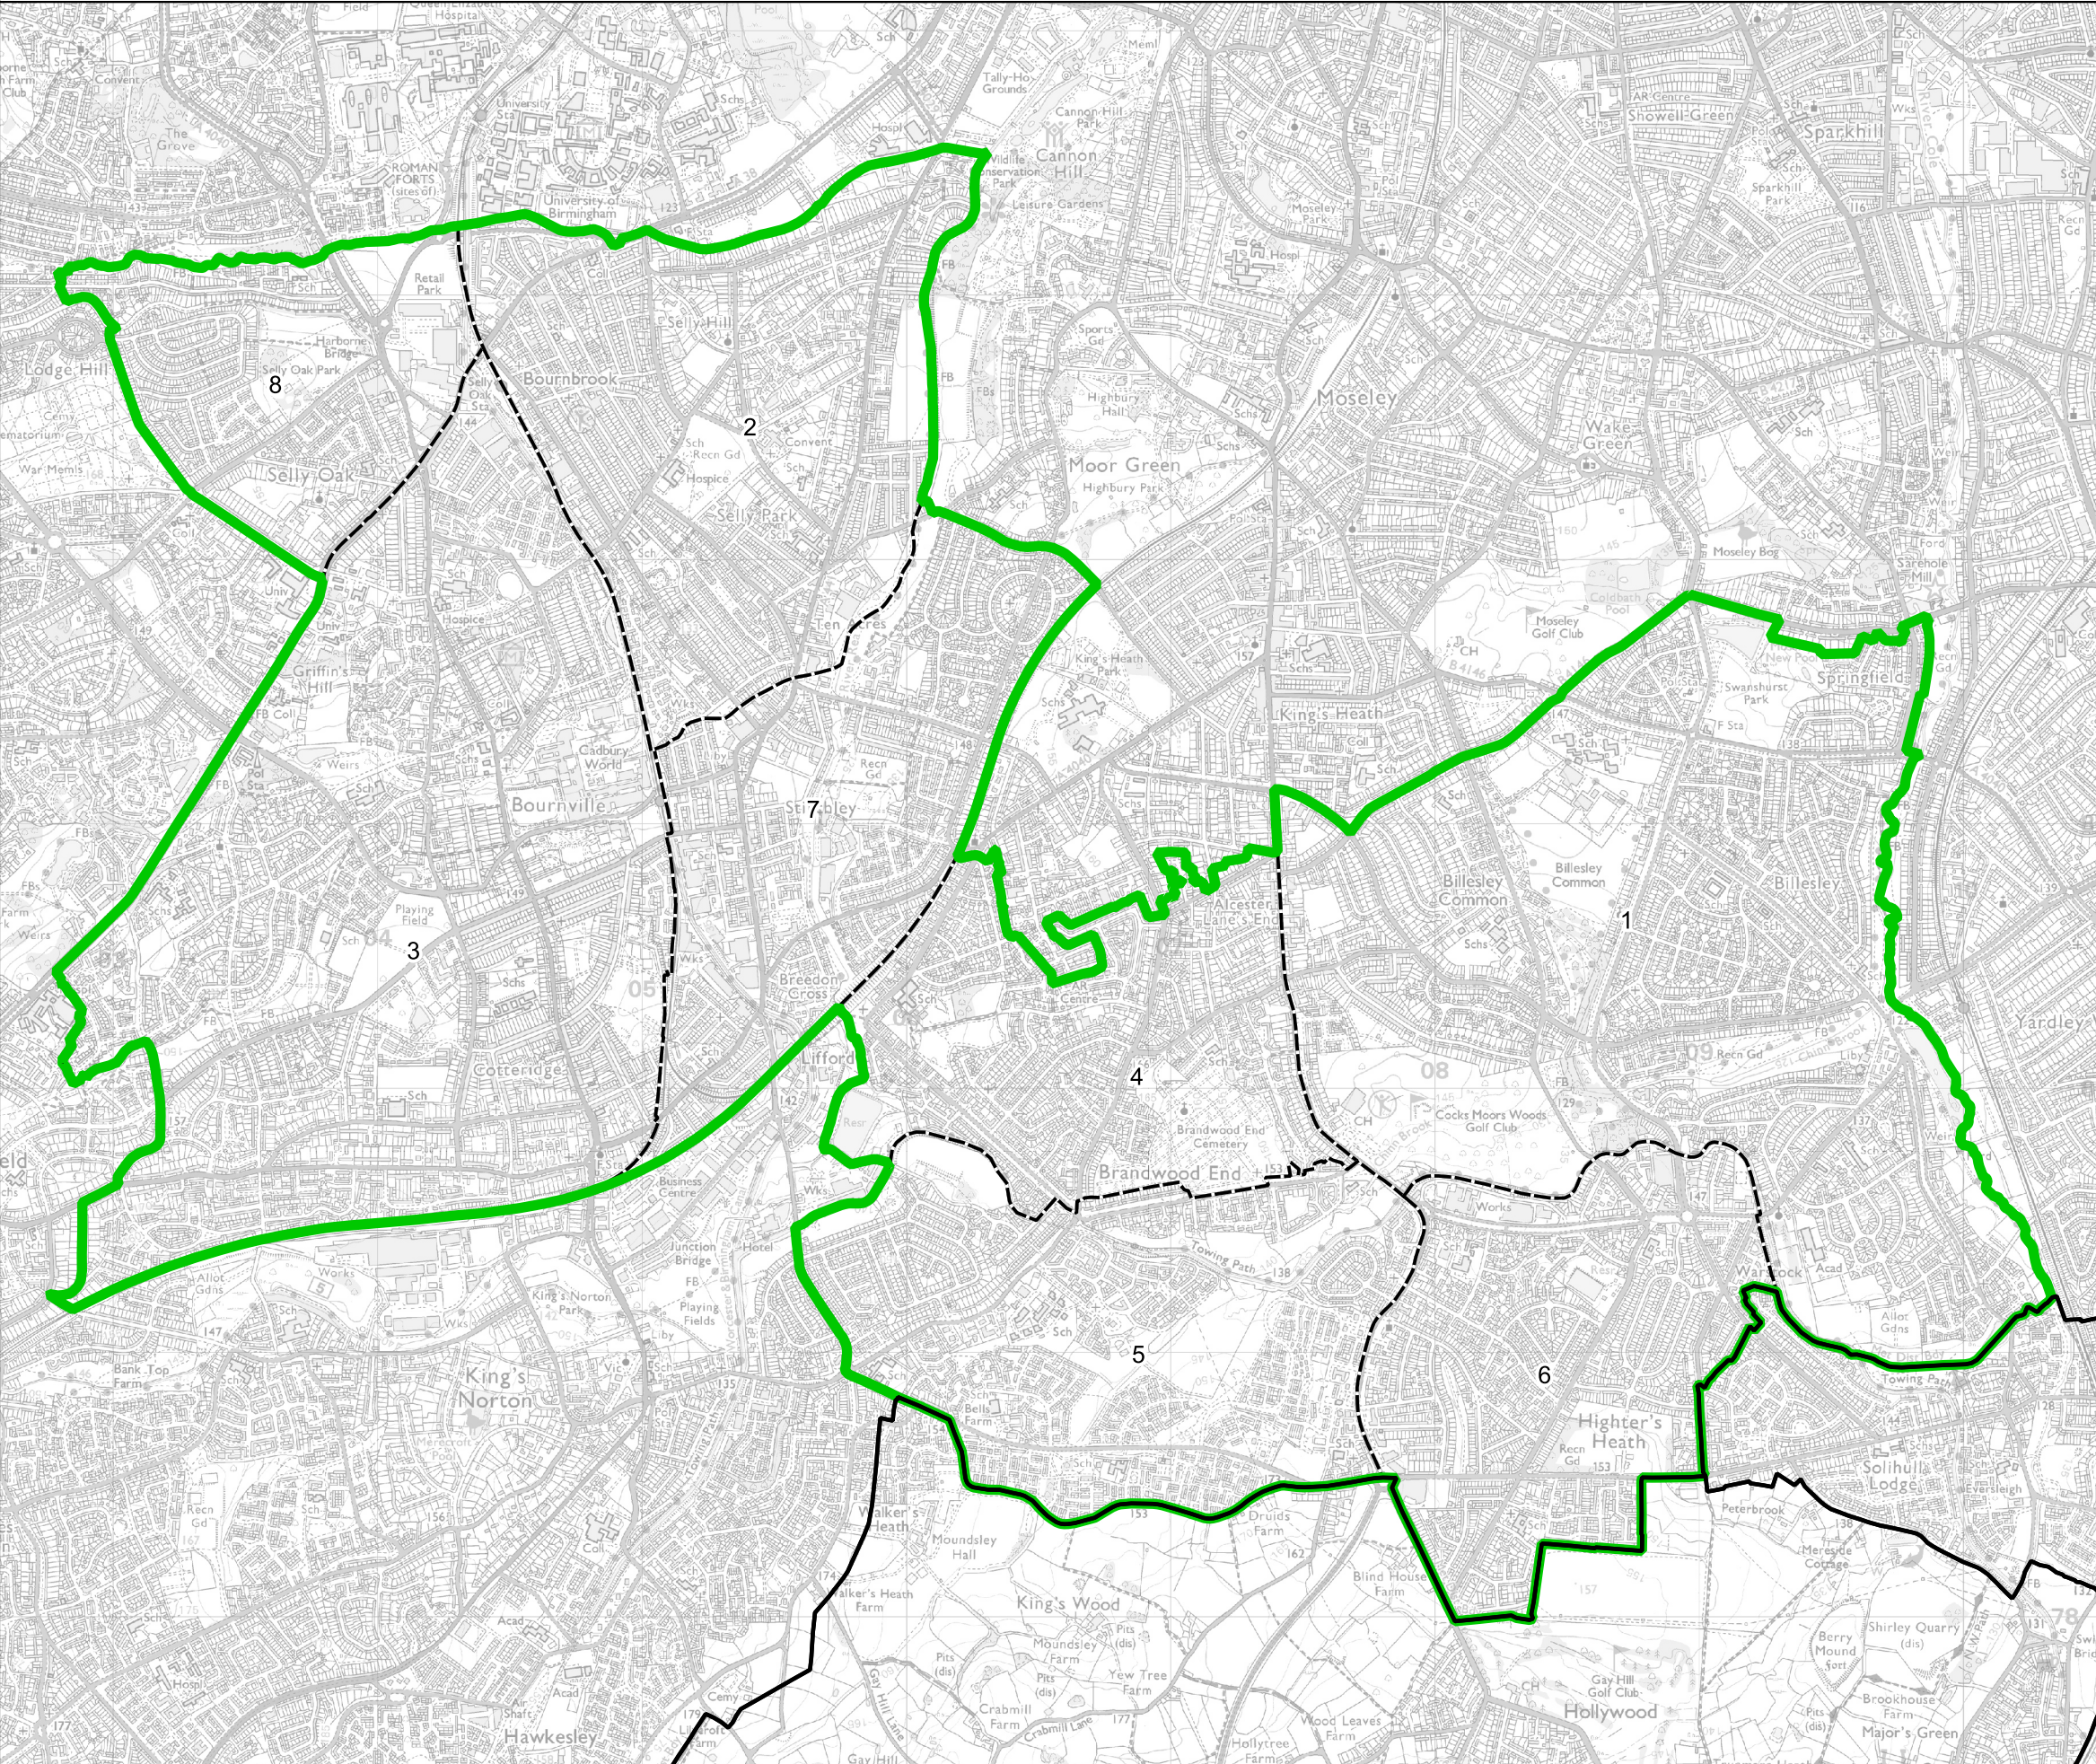

# Boundary Commission for England - Final Recommendations for the West Midlands Region

## Birmingham Selly Oak Borough Constituency - Electorate 76,285

- Wards:
- 1 Billesley
  - 2 Bournbrook & Selly Park
  - 3 Bournville & Cotteridge
  - 4 Brandwood & King's Heath (Part)
  - 5 Druids Heath & Monyhull
  - 6 Highter's Heath
  - 7 Stirchley
  - 8 Weoley & Selly Oak (Part)

- Constituency
- Local Authorities
- Wards

0 0.3 0.6 km

© Crown copyright and database rights 2023 OS 100018289. You are permitted to use this data solely to enable you to respond to, or interact with, the organisation that provided you with the data. You are not permitted to copy, sub-licence, distribute or sell any of this data to third parties in any form. Third party rights to enforce the terms of this licence shall be reserved to OS.

Birmingham Selly Oak Borough Constituency