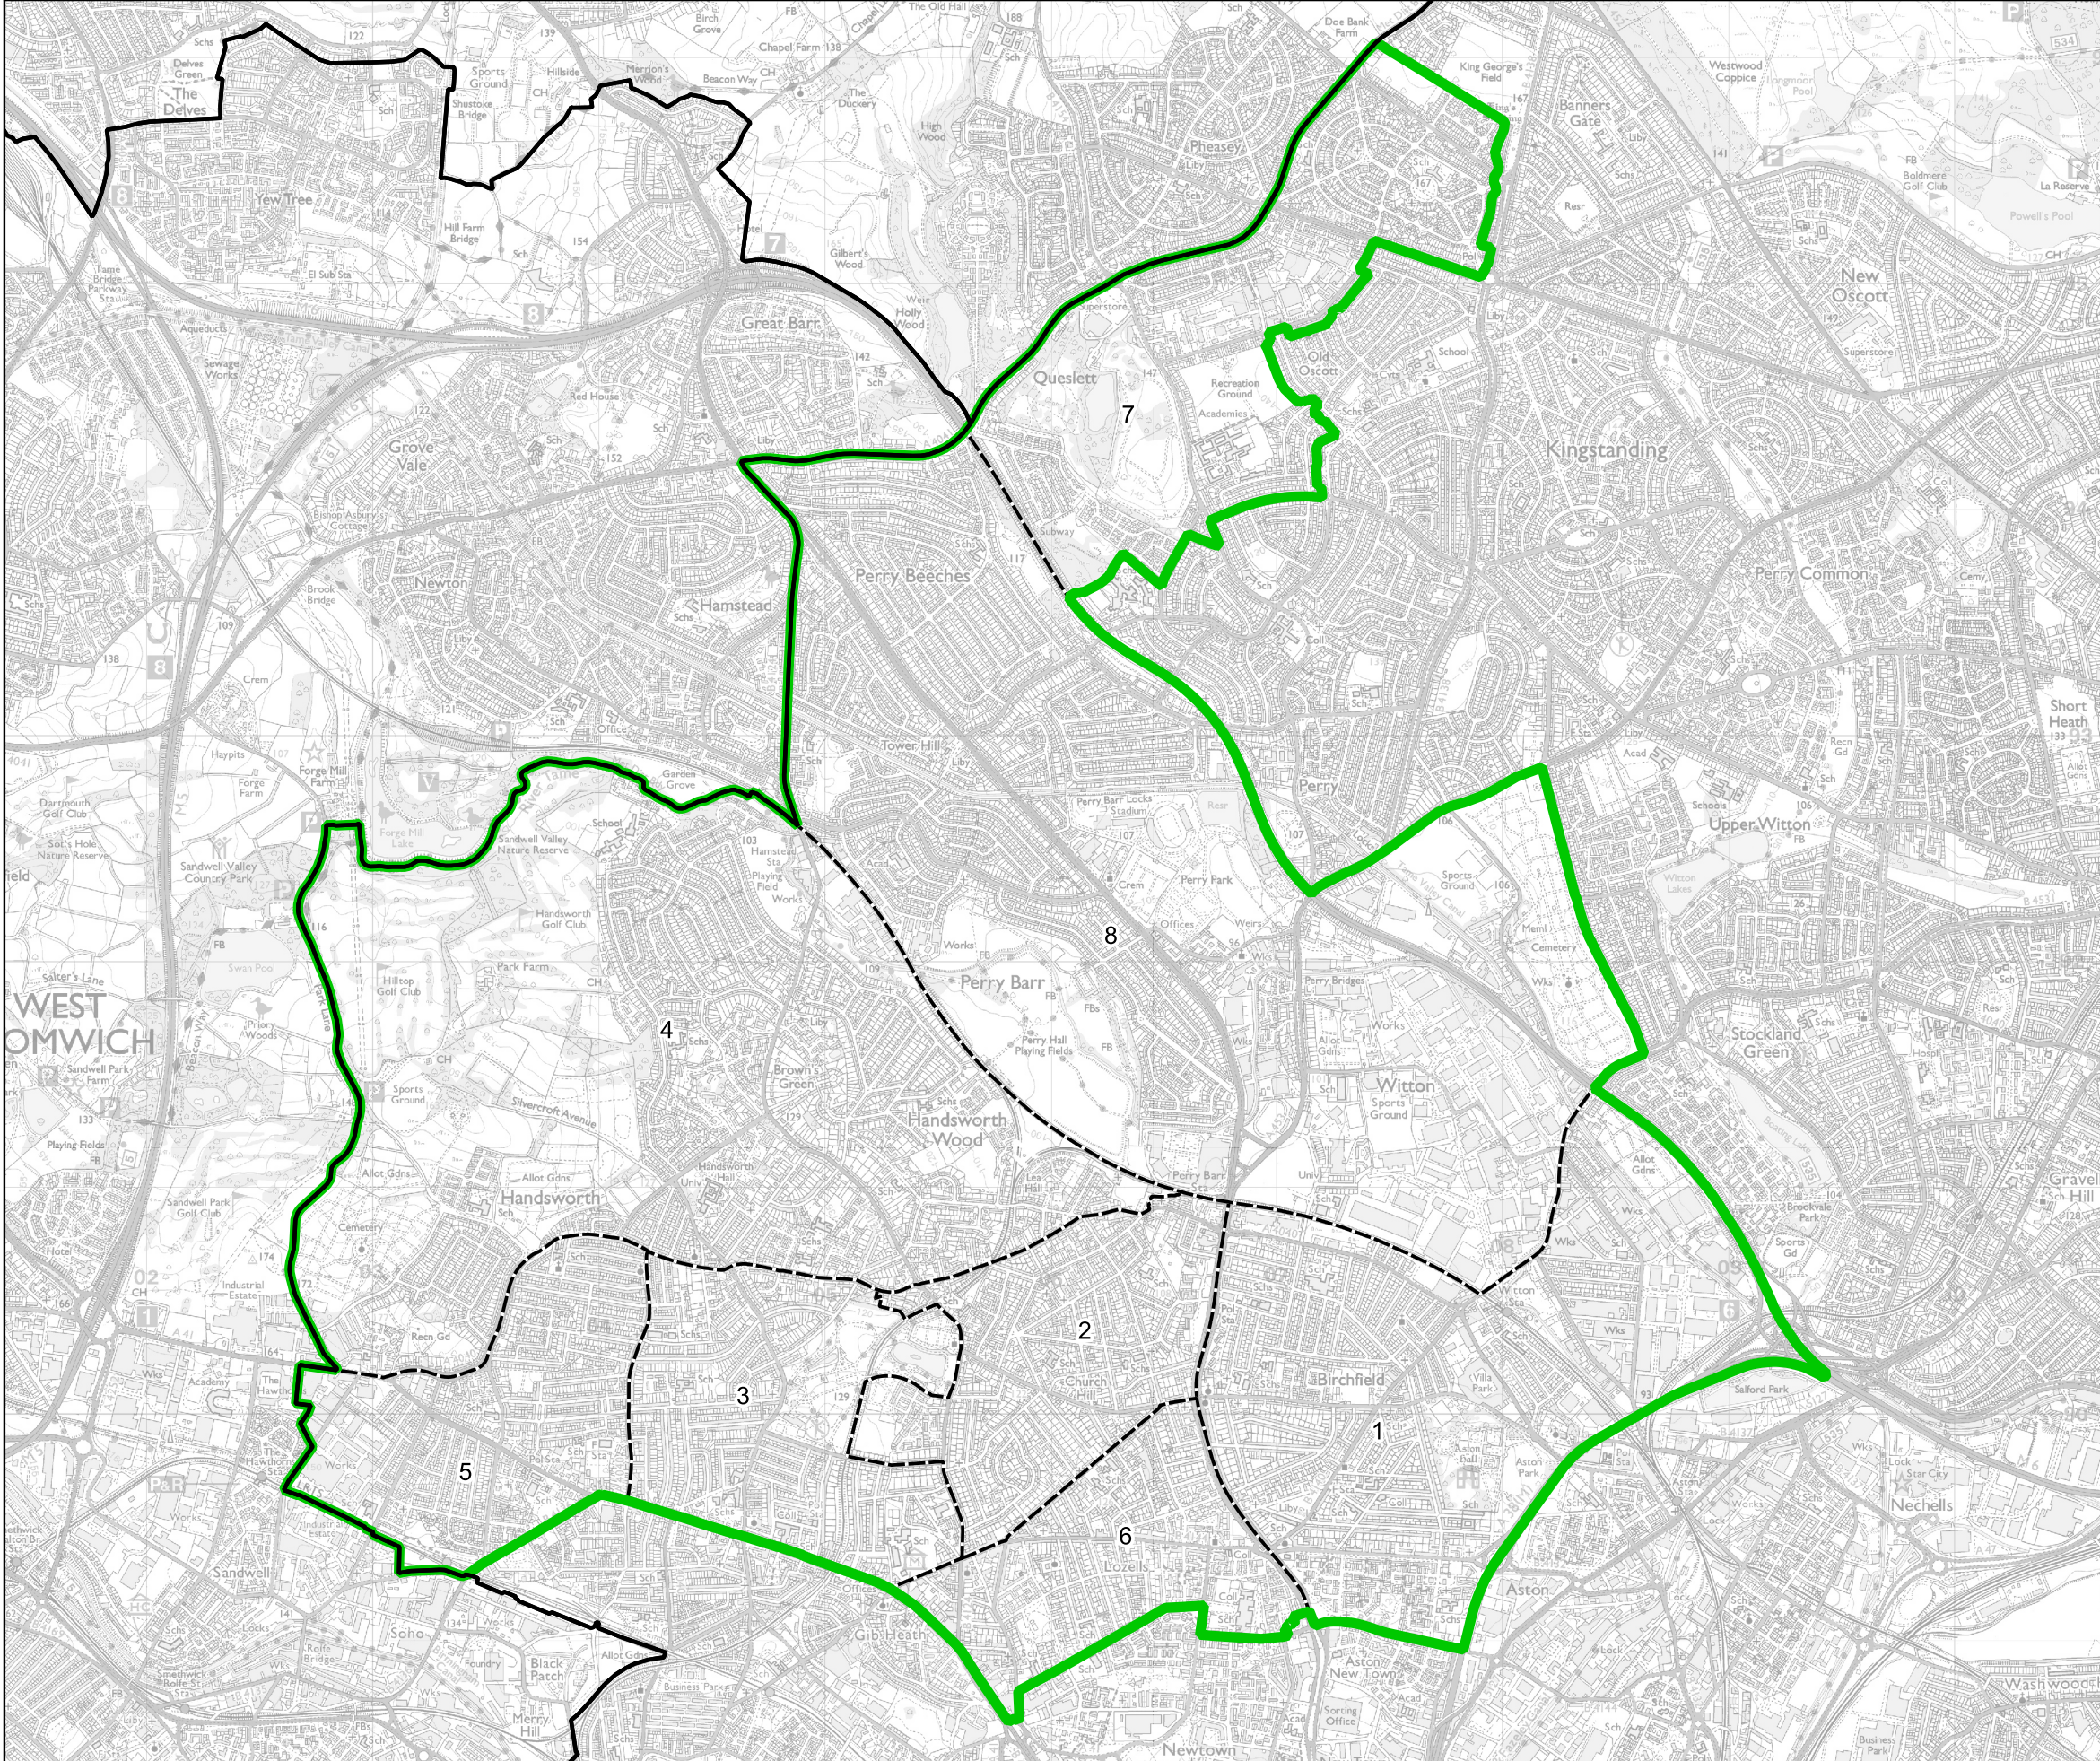

Boundary Commission for England - Final Recommendations for the West Midlands Region

Birmingham Perry Barr Borough Constituency - Electorate 74,048

Wards:

- 1 Aston
- 2 Birchfield
- 3 Handsworth
- 4 Handsworth Wood
- 5 Holyhead
- 6 Lozells
- 7 Oscott (Part)
- 8 Perry Barr

- Constituency
- Local Authorities
- Wards

© Crown copyright and database rights 2023 OS 100018289. You are permitted to use this data solely to enable you to respond to, or interact with, the organisation that provided you with the data. You are not permitted to copy, sub-licence, distribute or sell any of this data to third parties in any form. Third party rights to enforce the terms of this licence shall be reserved to OS.

Birmingham Perry Barr Borough Constituency