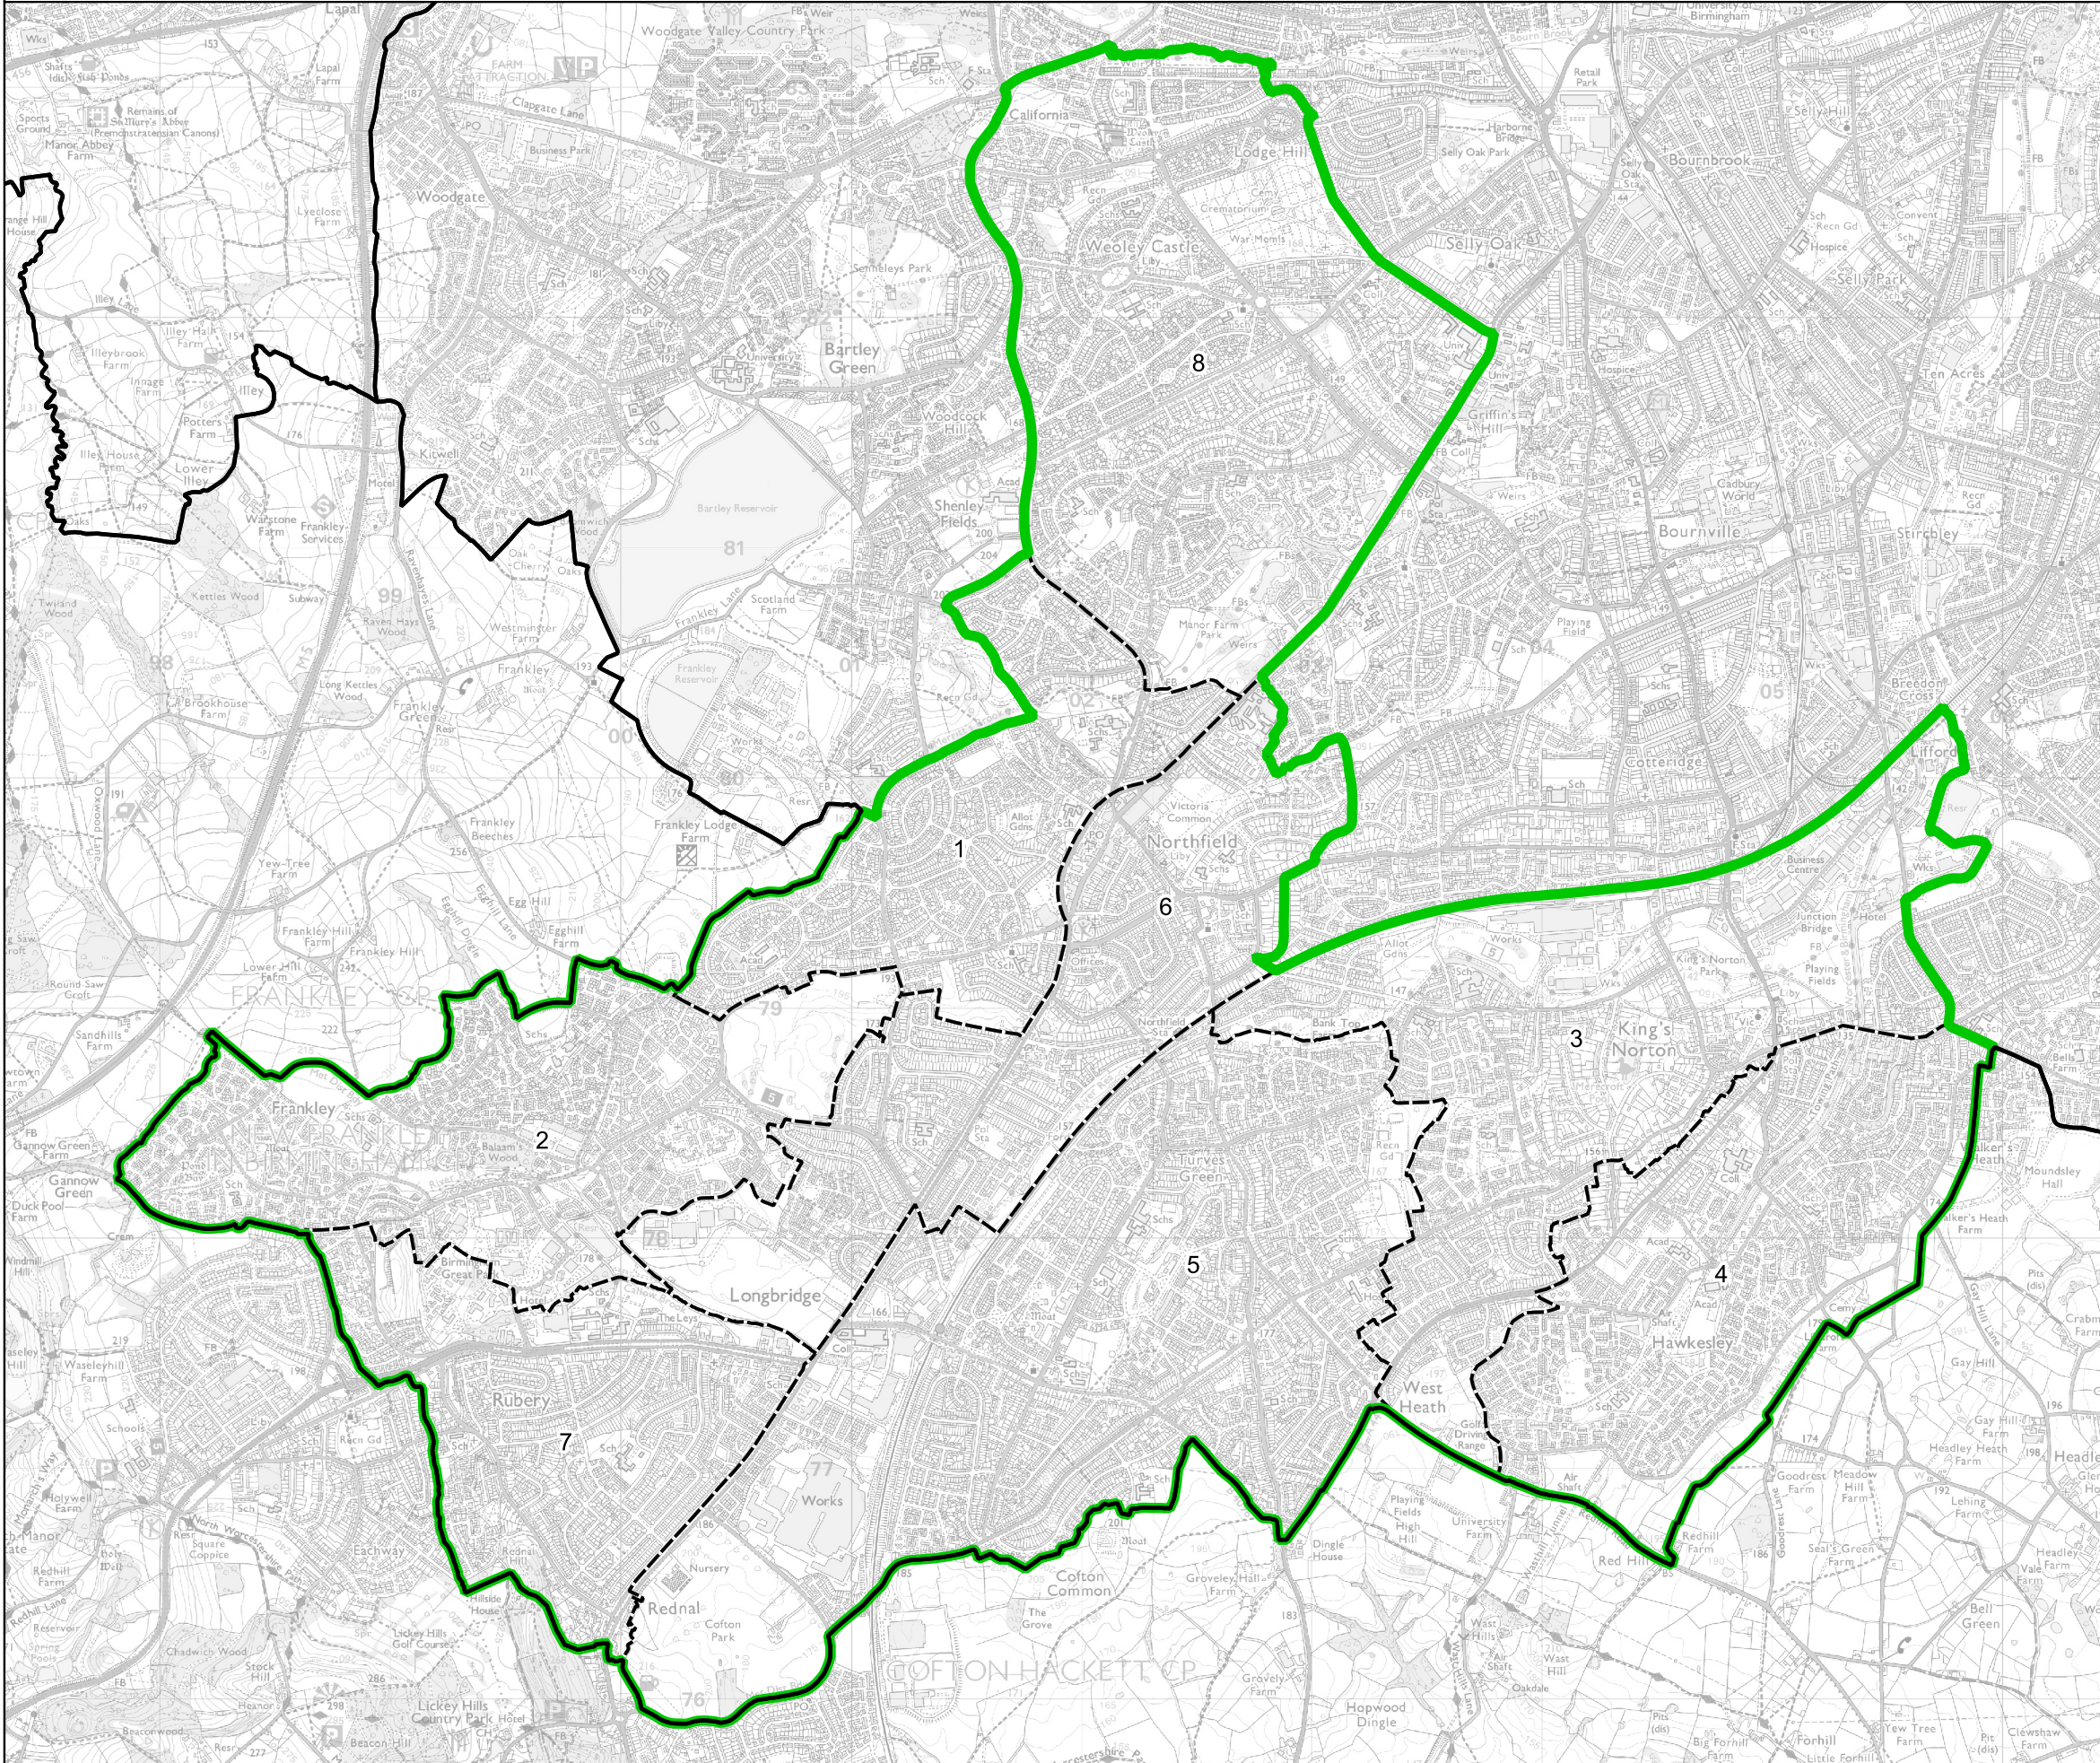

Boundary Commission for England - Final Recommendations for the West Midlands Region

Birmingham Northfield Borough Constituency - Electorate 73,483

- Wards:
- 1 Allens Cross
 - 2 Frankley Great Park
 - 3 King's Norton North
 - 4 King's Norton South
 - 5 Longbridge & West Heath
 - 6 Northfield
 - 7 Rubery & Rednal
 - 8 Weoley & Selly Oak (Part)

Birmingham Northfield Borough Constituency