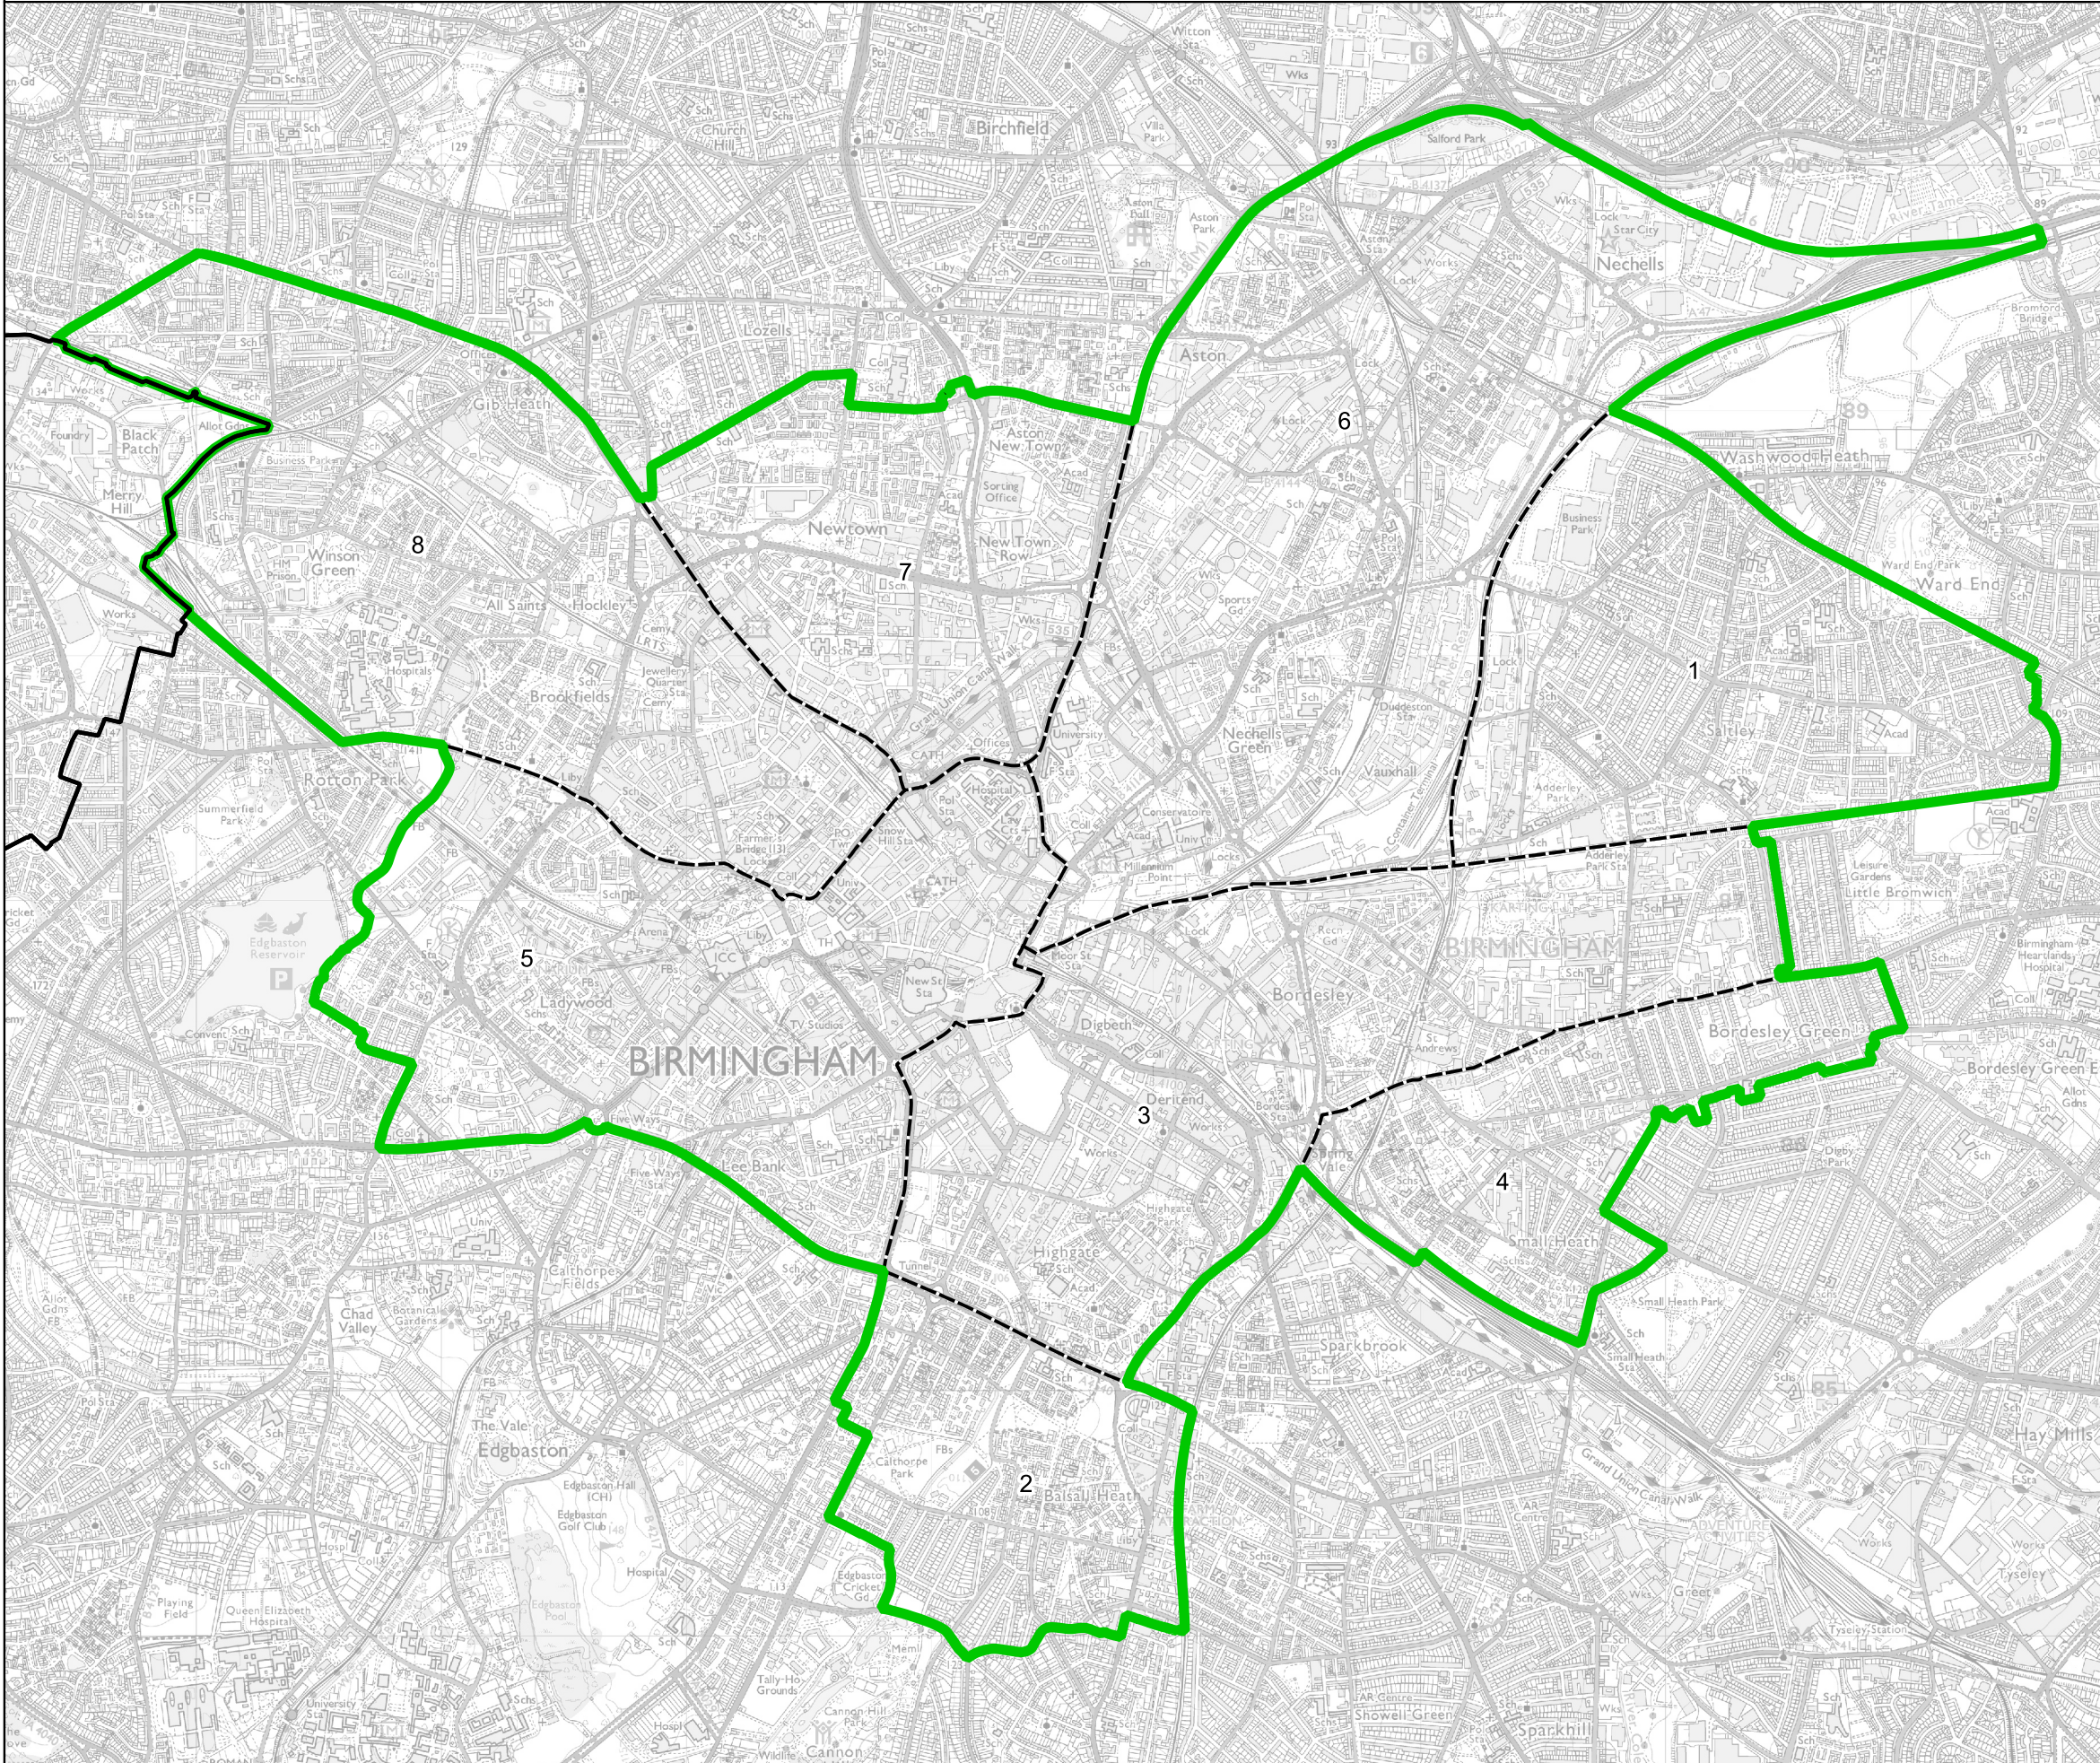

Boundary Commission for England - Final Recommendations for the West Midlands Region

Birmingham Ladywood Borough Constituency - Electorate 76,585

Wards:

- 1 Alum Rock
- 2 Balsall Heath West
- 3 Bordesley & Highgate
- 4 Bordesley Green
- 5 Ladywood
- 6 Nechells
- 7 Newtown
- 8 Soho & Jewellery Quarter

- Constituency
- Local Authorities
- Wards

© Crown copyright and database rights 2023 OS 100018289. You are permitted to use this data solely to enable you to respond to, or interact with, the organisation that provided you with the data. You are not permitted to copy, sub-licence, distribute or sell any of this data to third parties in any form. Third party rights to enforce the terms of this licence shall be reserved to OS.

Birmingham Ladywood Borough Constituency