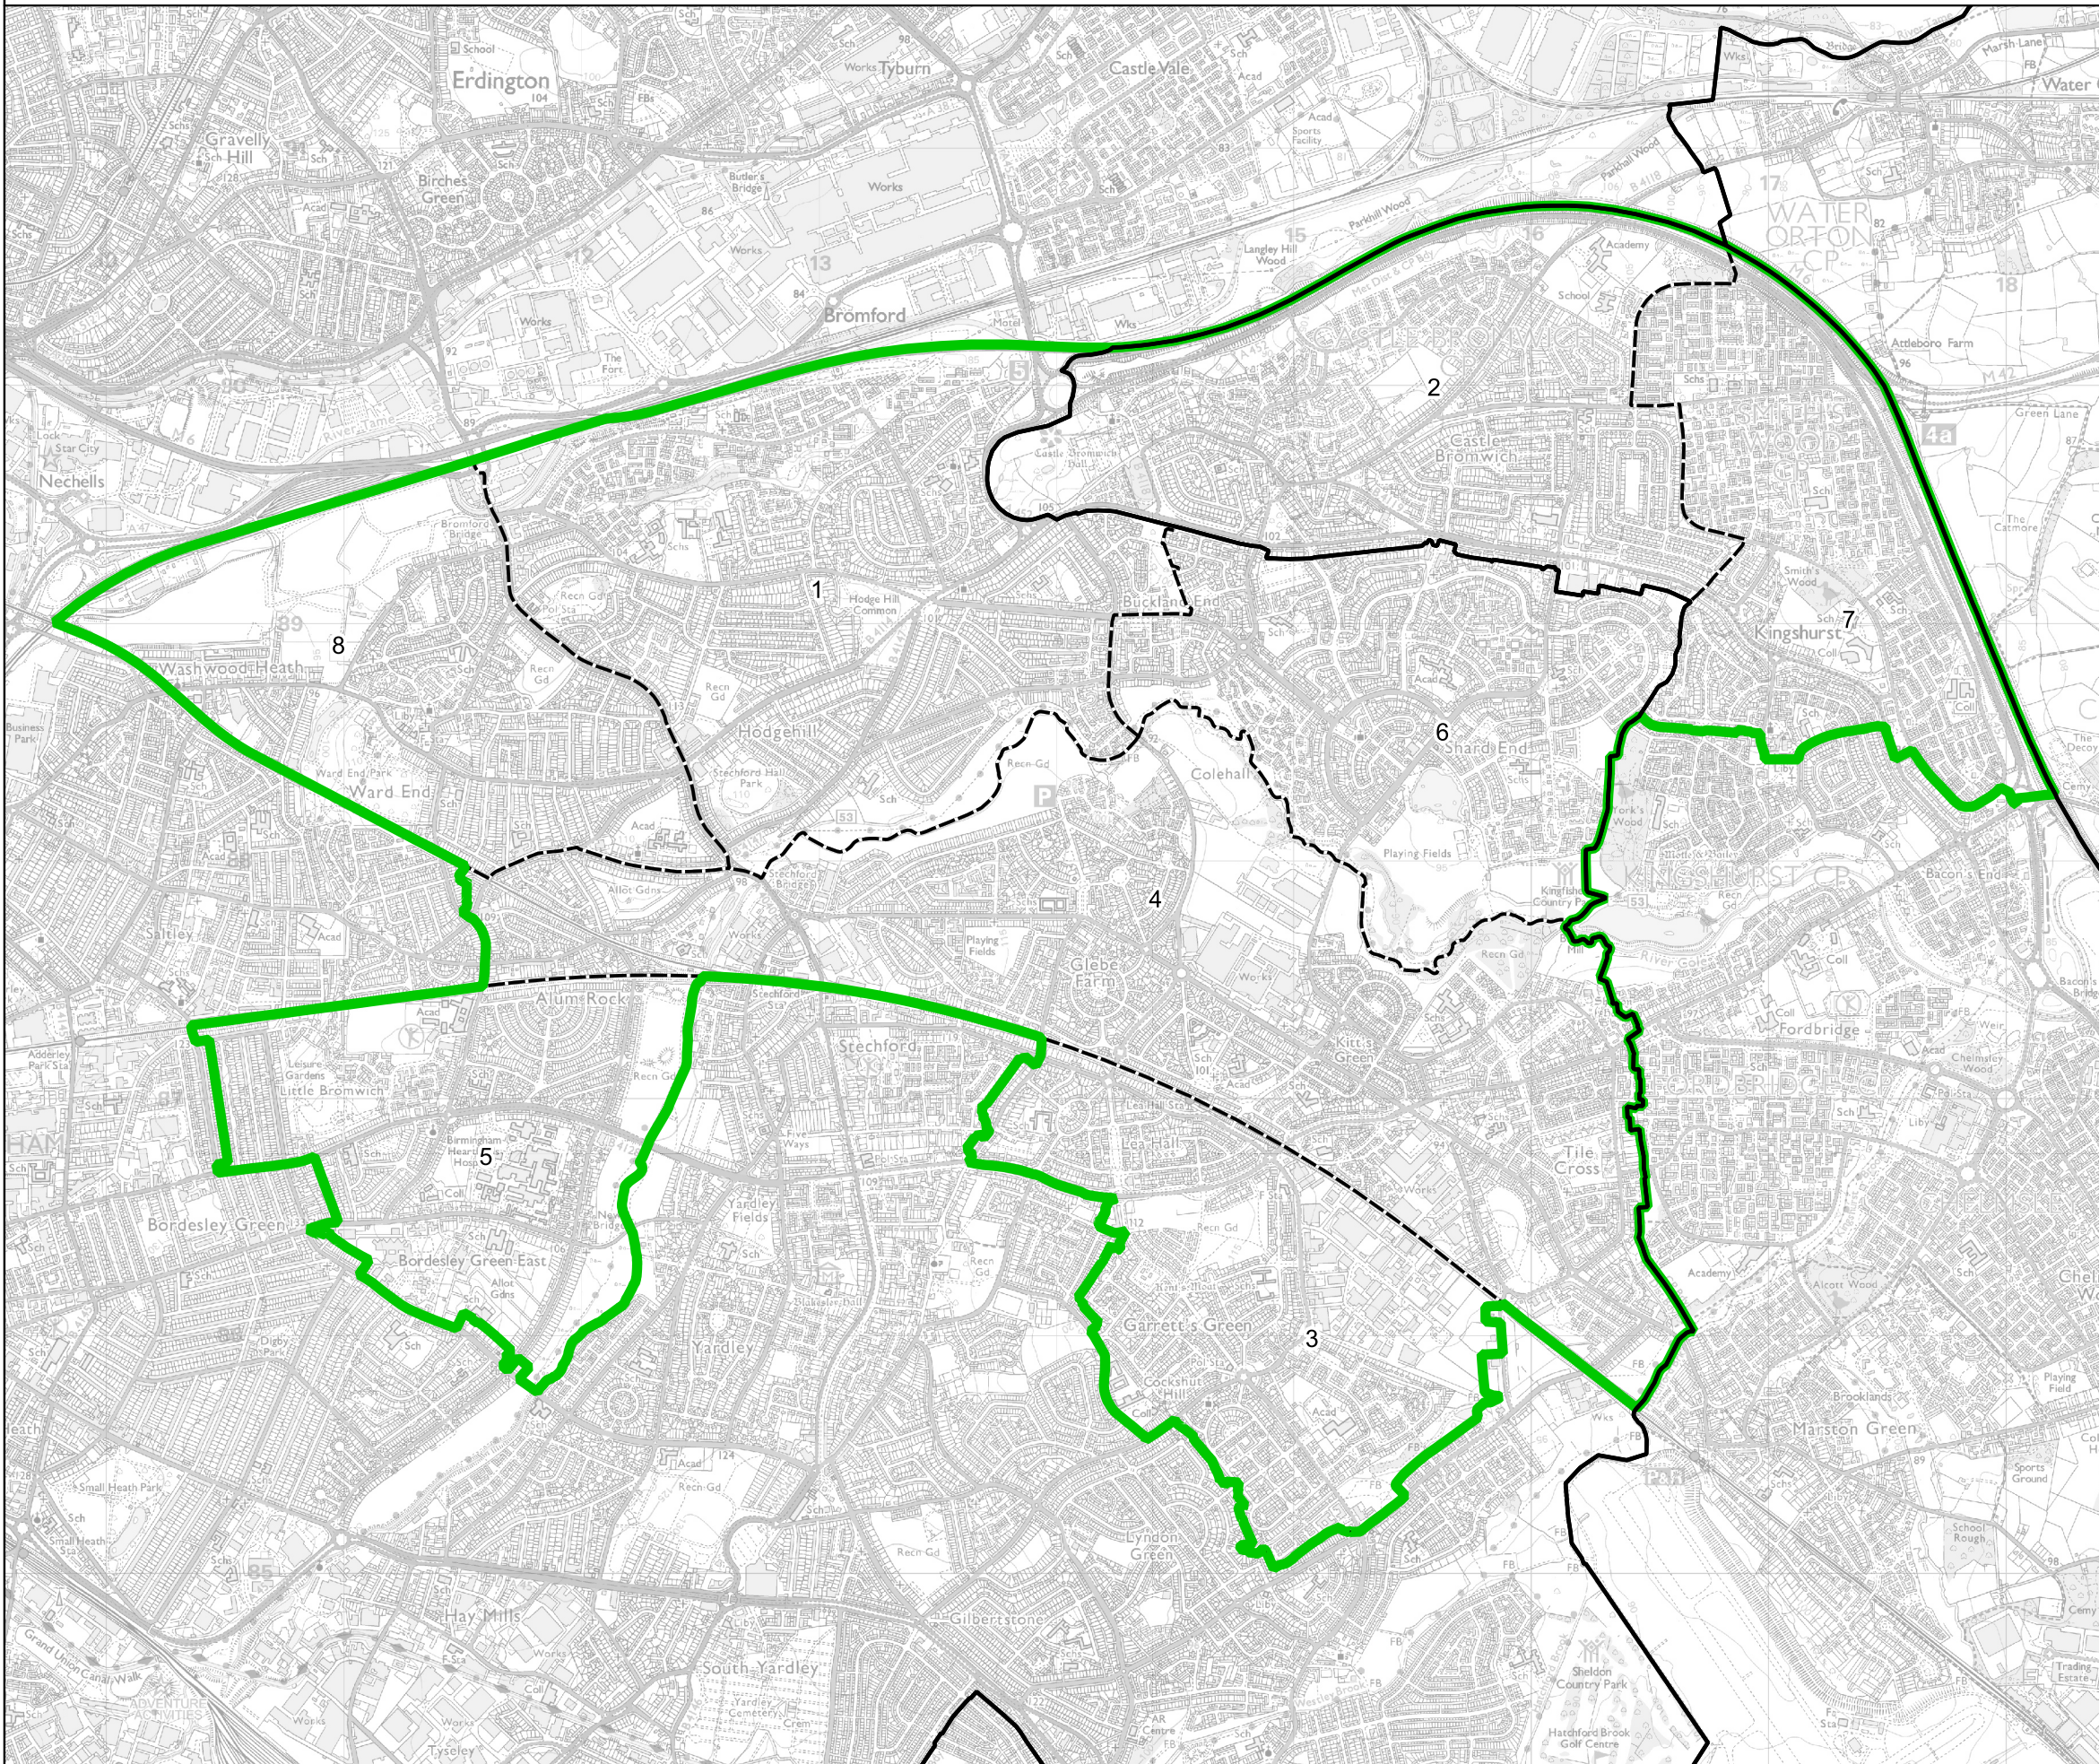

Boundary Commission for England - Final Recommendations for the West Midlands Region

Birmingham Hodge Hill and Solihull North Borough Constituency - Electorate 76,922

Wards:

- 1 Bromford & Hodge Hill
- 2 Castle Bromwich
- 3 Garretts Green
- 4 Glebe Farm & Tile Cross
- 5 Heartlands
- 6 Shard End
- 7 Smith's Wood
- 8 Ward End

- Constituency
- Local Authorities
- Wards

© Crown copyright and database rights 2023 OS 100018289. You are permitted to use this data solely to enable you to respond to, or interact with, the organisation that provided you with the data. You are not permitted to copy, sub-licence, distribute or sell any of this data to third parties in any form. Third party rights to enforce the terms of this licence shall be reserved to OS.

Birmingham Hodge Hill and Solihull North Borough Constituency