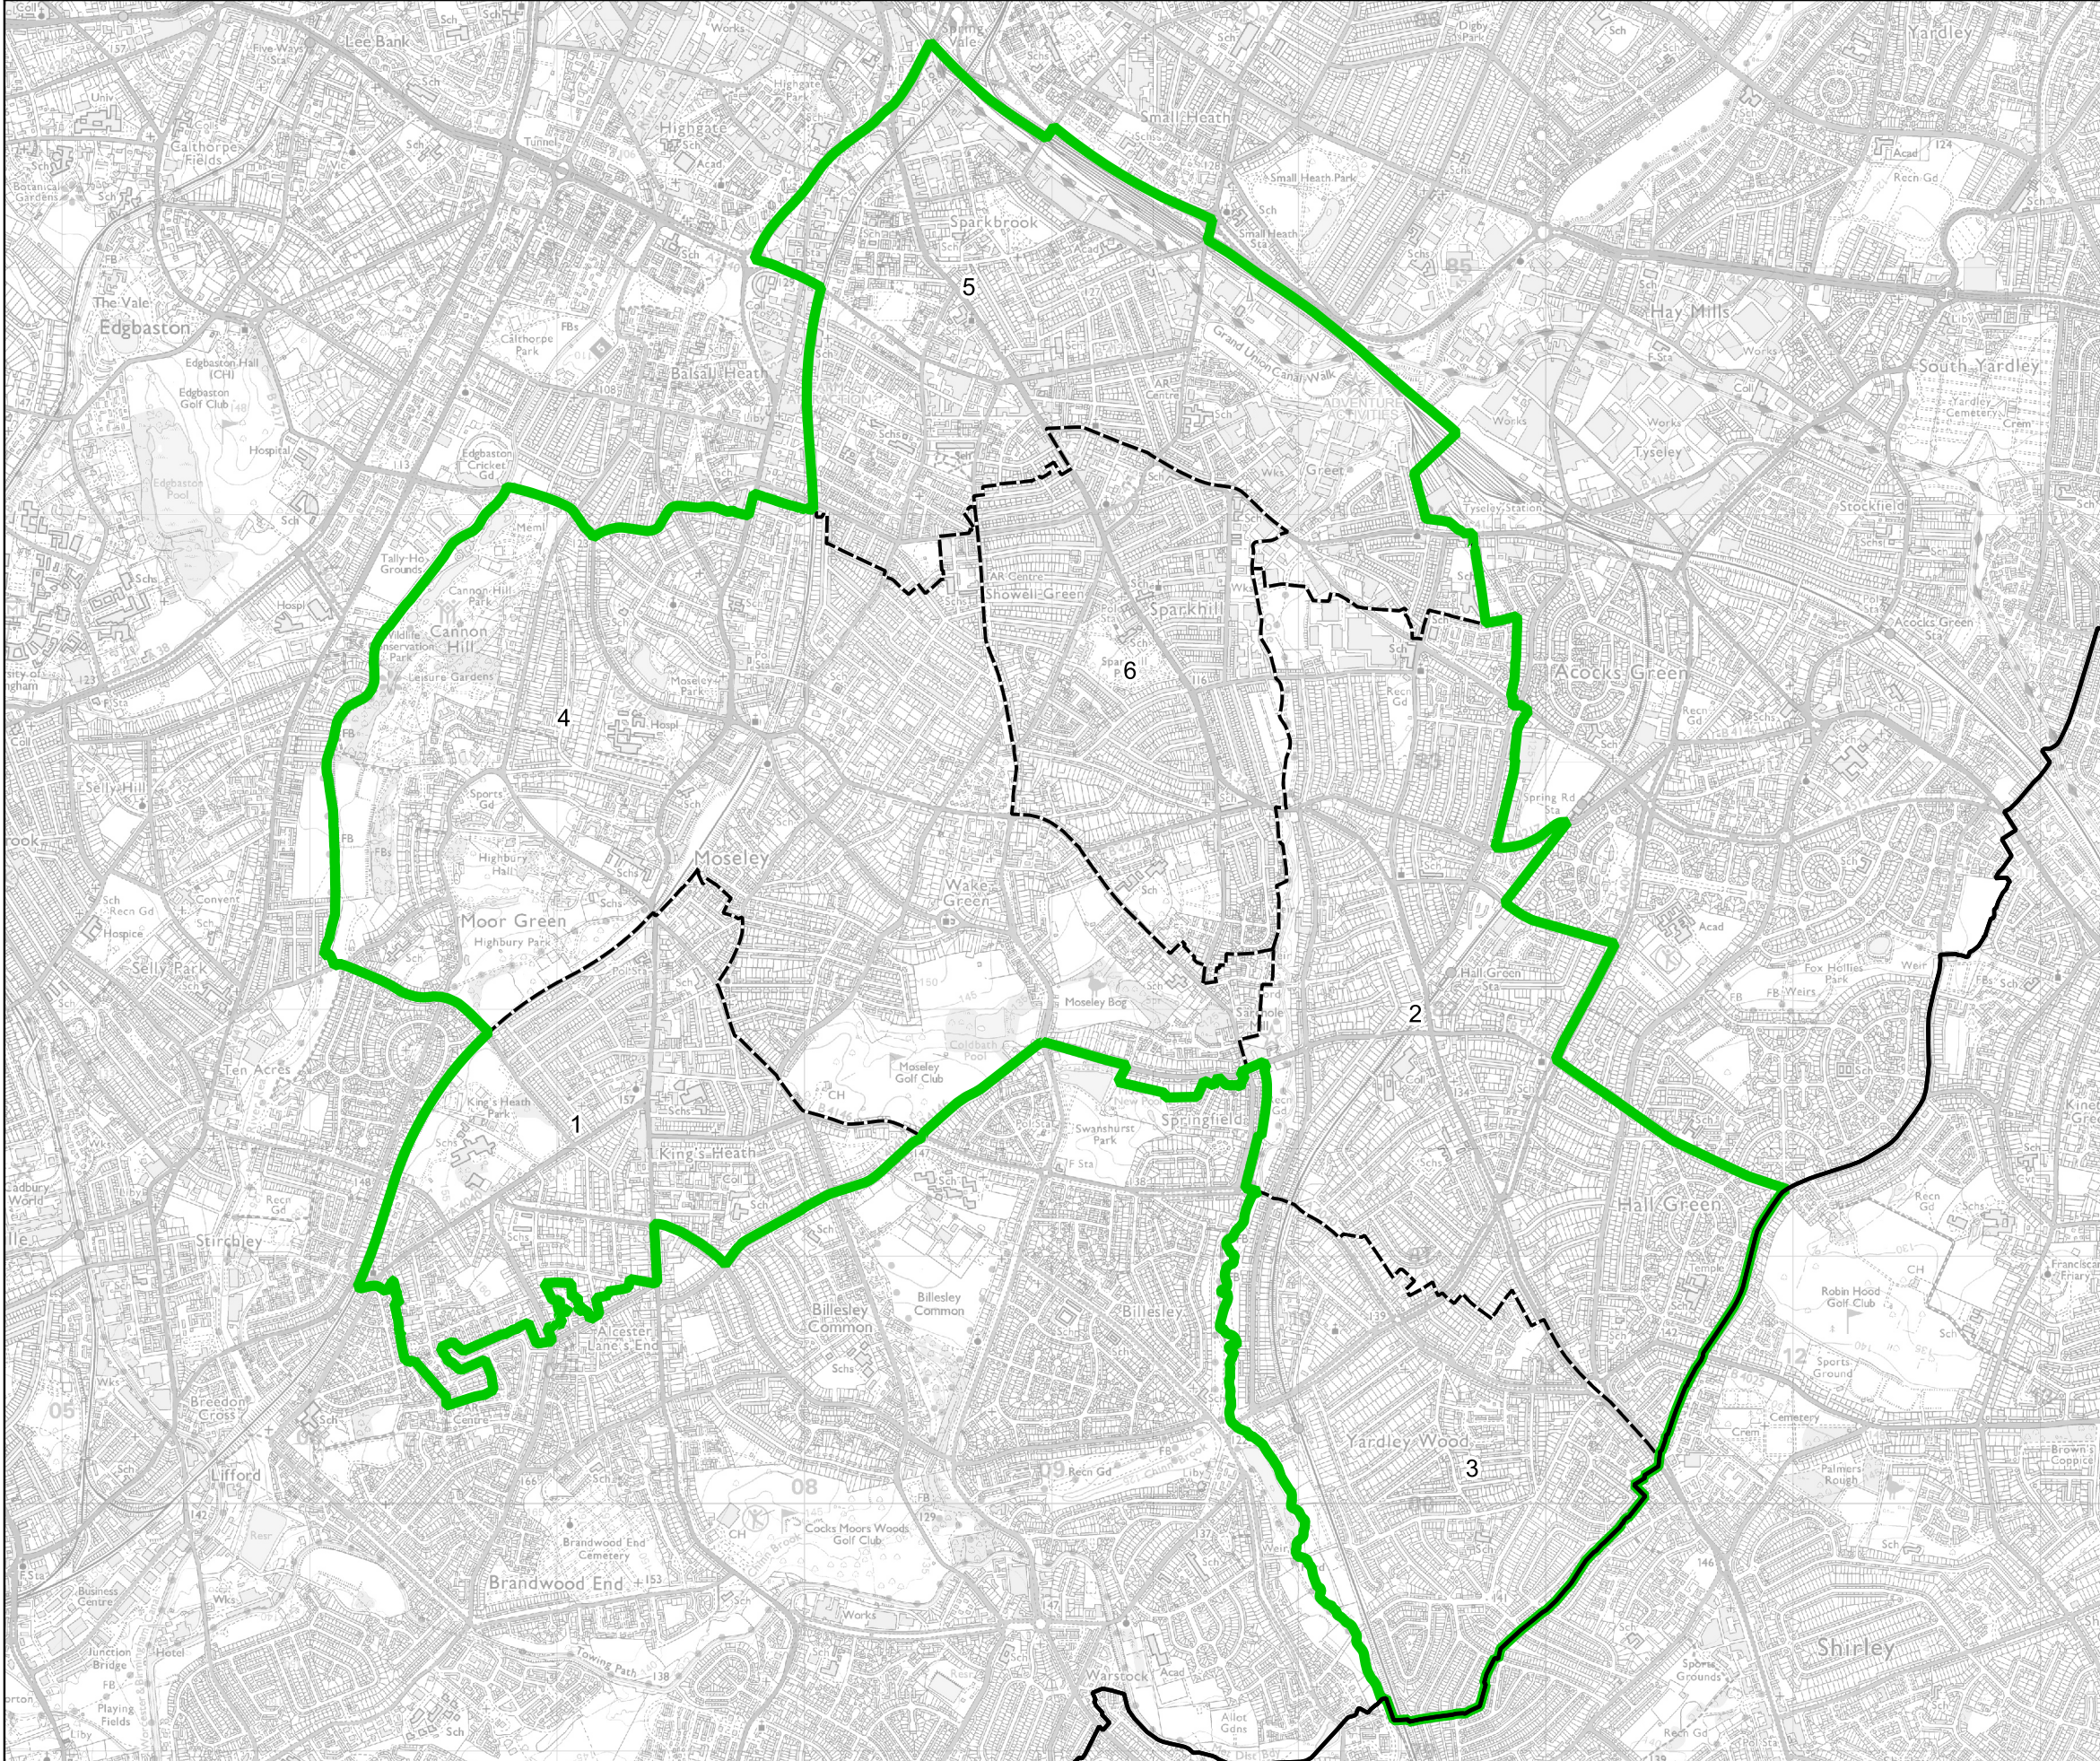

# Boundary Commission for England - Final Recommendations for the West Midlands Region

## Birmingham Hall Green and Moseley Borough Constituency - Electorate 75,781

Wards:

- 1 Brandwood & King's Heath (Part)
- 2 Hall Green North
- 3 Hall Green South
- 4 Moseley
- 5 Sparkbrook & Balsall Heath East
- 6 Sparkhill

Constituency  
 Local Authorities  
 Wards

0 0.4 0.8 km

© Crown copyright and database rights 2023 OS 100018289. You are permitted to use this data solely to enable you to respond to, or interact with, the organisation that provided you with the data. You are not permitted to copy, sub-licence, distribute or sell any of this data to third parties in any form. Third party rights to enforce the terms of this licence shall be reserved to OS.