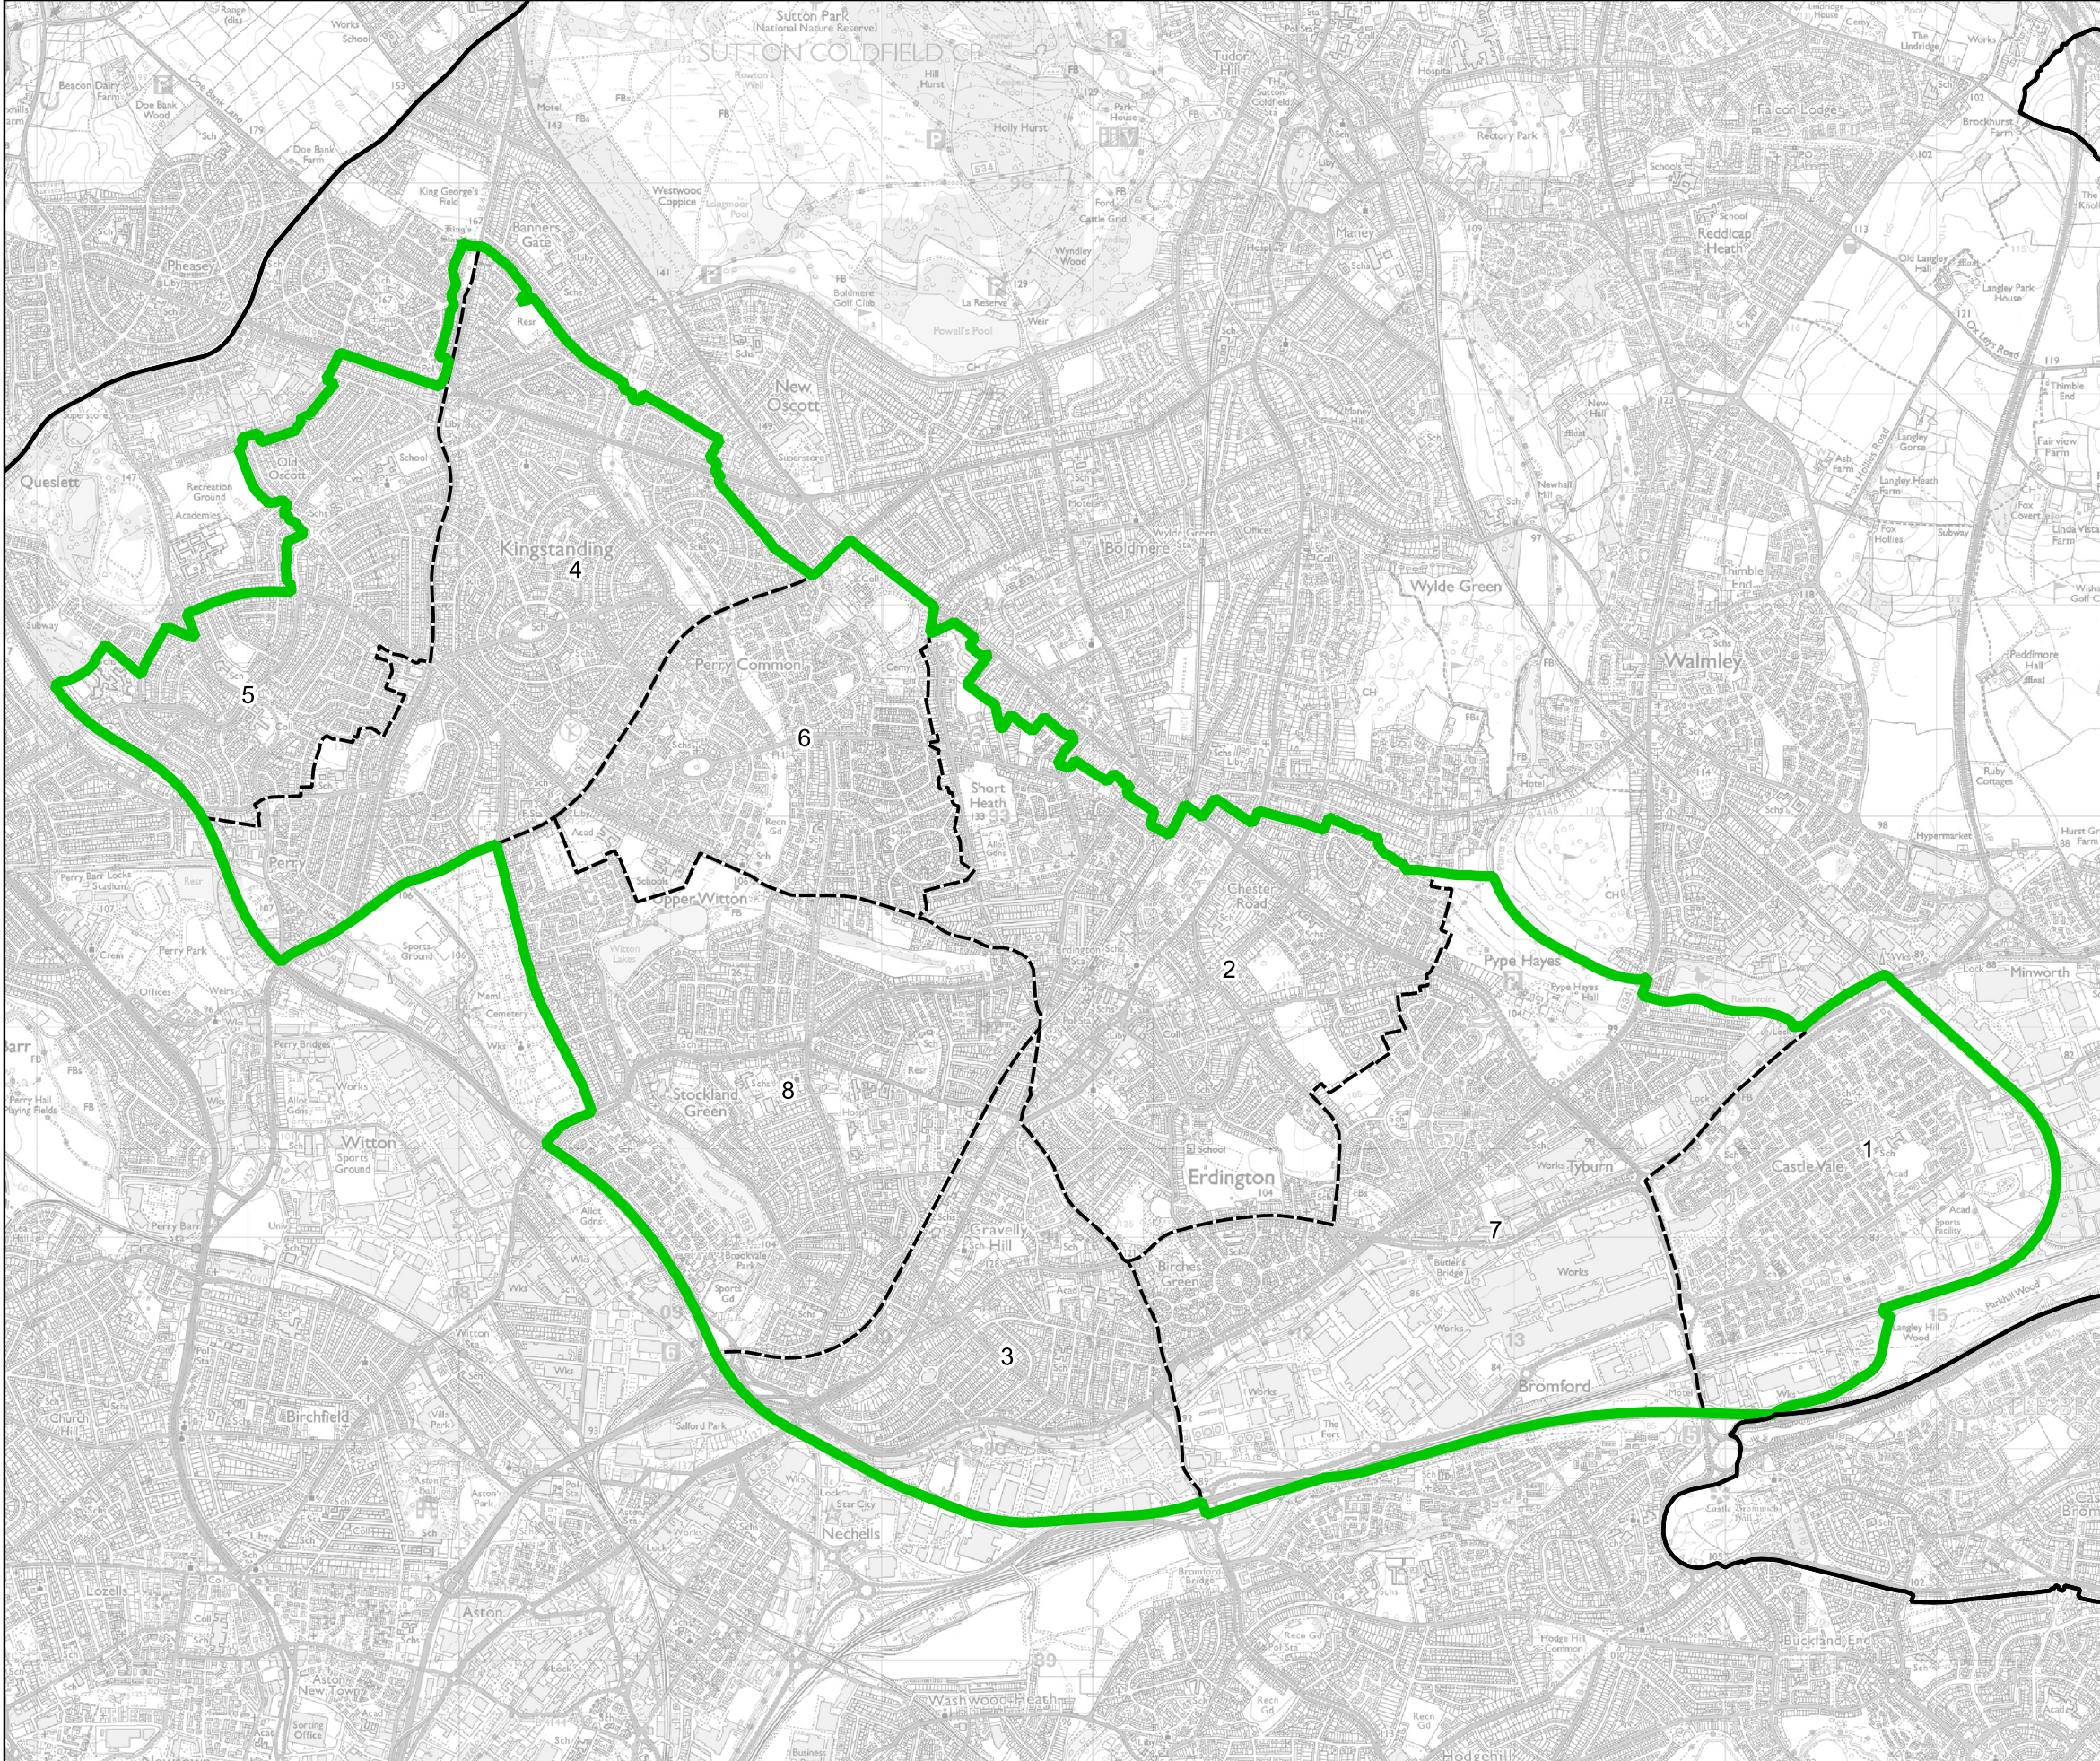

# Boundary Commission for England - Final Recommendations for the West Midlands Region

## Birmingham Erdington Borough Constituency - Electorate 76,856

Wards:

- 1 Castle Vale
- 2 Erdington
- 3 Gravelly Hill
- 4 Kingstanding
- 5 Oscott (Part)
- 6 Perry Common
- 7 Pype Hayes
- 8 Stockland Green

-  Constituency
-  Local Authorities
-  Wards

0 0.4 0.8 km

© Crown copyright and database rights 2023 OS 100018289. You are permitted to use this data solely to enable you to respond to, or interact with, the organisation that provided you with the data. You are not permitted to copy, sub-licence, distribute or sell any of this data to third parties in any form. Third party rights to enforce the terms of this licence shall be reserved to OS.