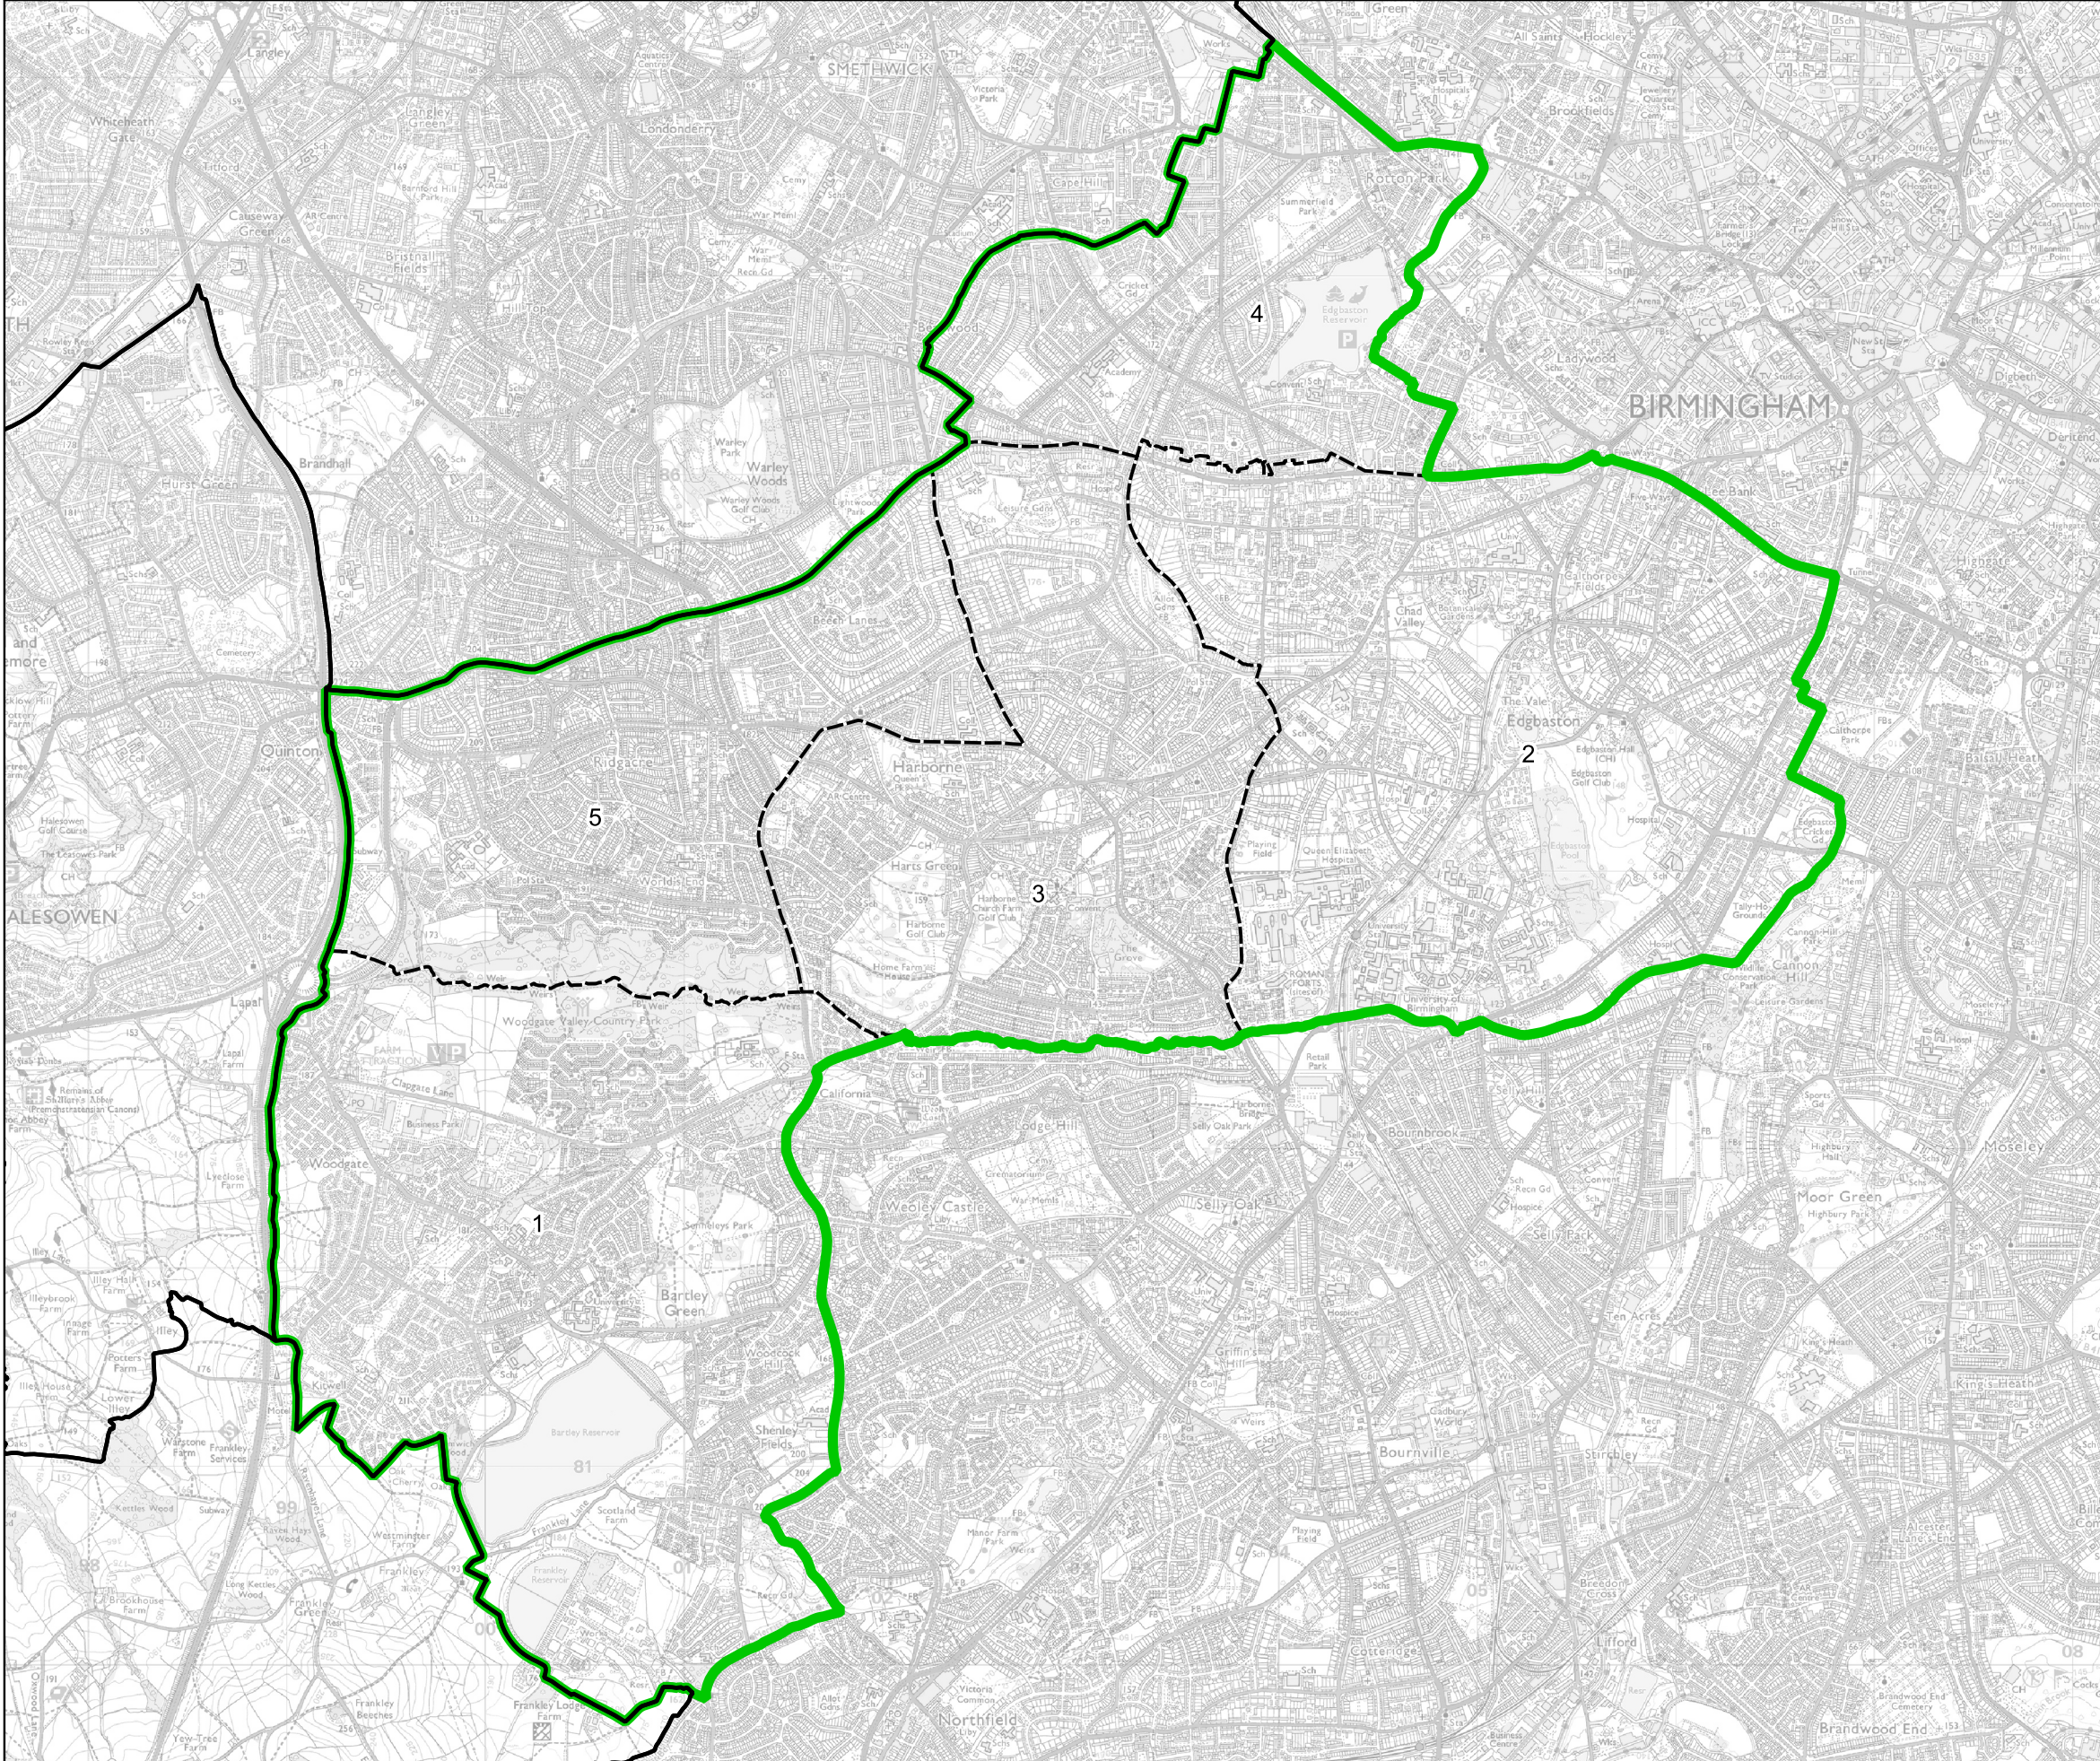

# Boundary Commission for England - Final Recommendations for the West Midlands Region

## Birmingham Edgbaston Borough Constituency - Electorate 71,354

Wards:

- 1 Bartley Green
- 2 Edgbaston
- 3 Harborne
- 4 North Edgbaston
- 5 Quinton

- Constituency
- Local Authorities
- Wards

0 0.5 1 km

© Crown copyright and database rights 2023 OS 100018289. You are permitted to use this data solely to enable you to respond to, or interact with, the organisation that provided you with the data. You are not permitted to copy, sub-licence, distribute or sell any of this data to third parties in any form. Third party rights to enforce the terms of this licence shall be reserved to OS.

Birmingham Edgbaston Borough Constituency