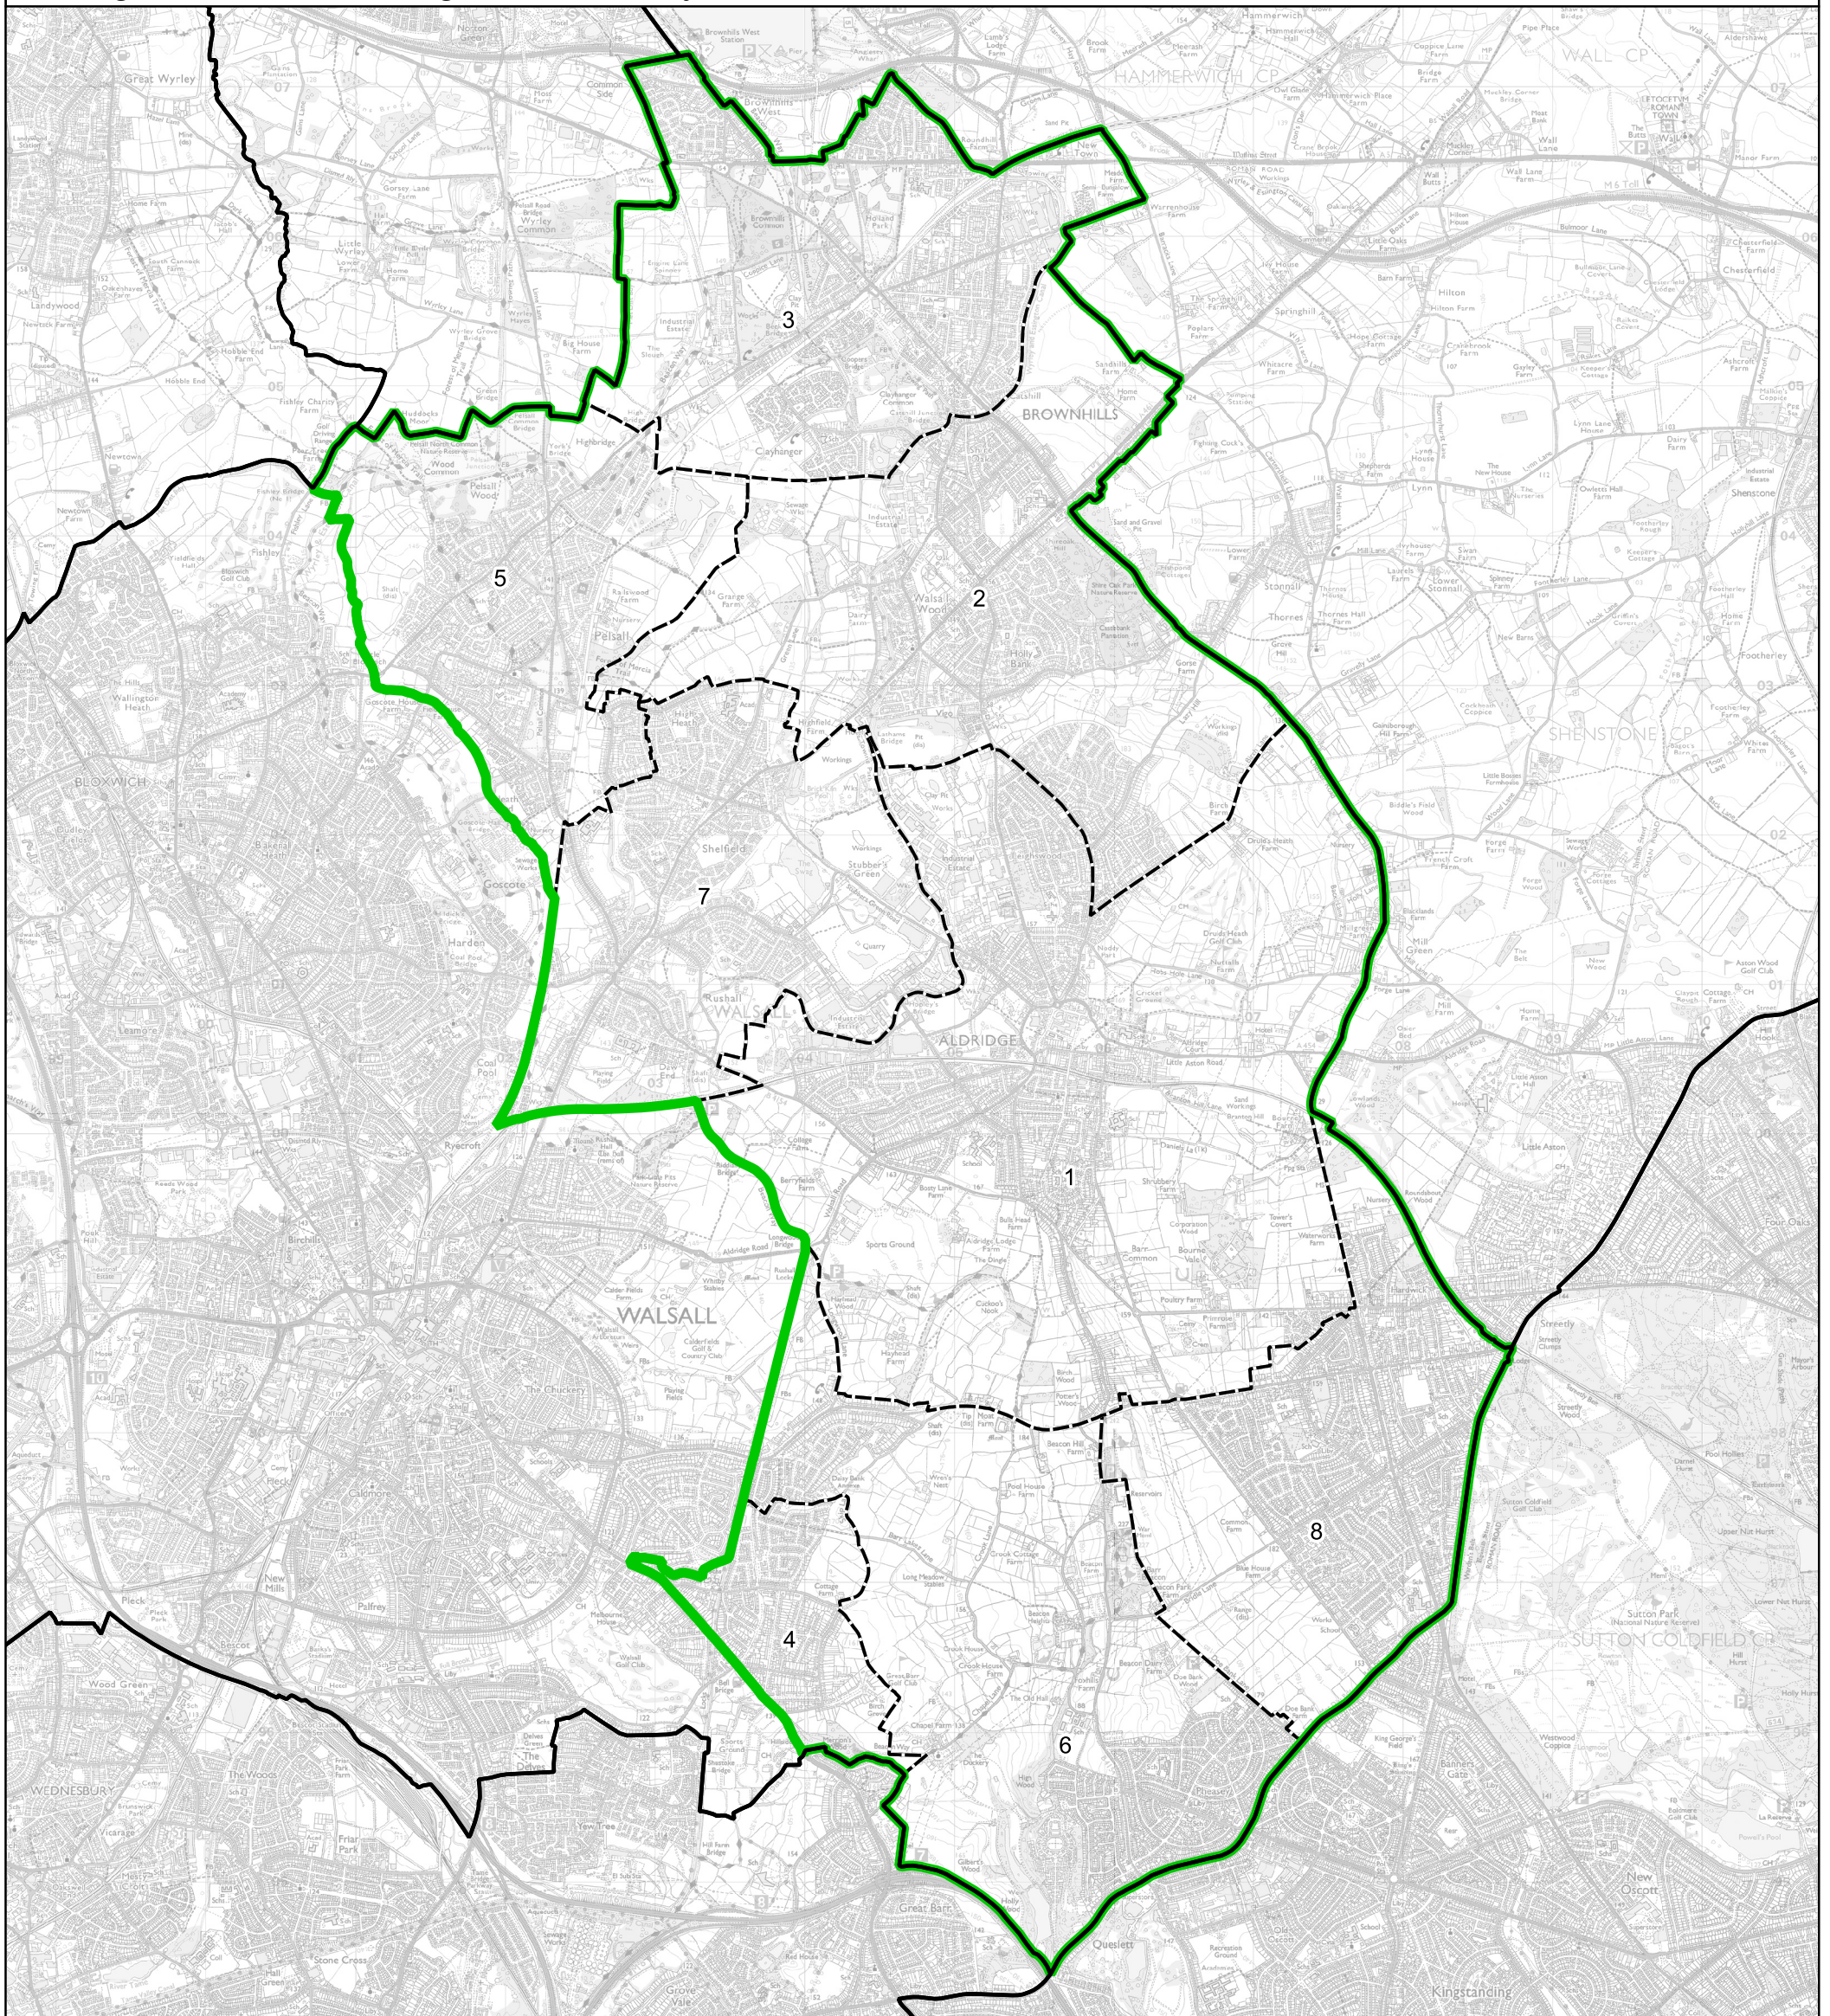

Boundary Commission for England - Final Recommendations for the West Midlands Region
 Aldridge-Brownhills Borough Constituency - Electorate 73,122

Wards:

- | | |
|-----------------------------------|---------------------|
| 1 Aldridge Central and South | 7 Rushall-Shelfield |
| 2 Aldridge North and Walsall Wood | 8 Streetly |
| 3 Brownhills | |
| 4 Paddock (Part) | |
| 5 Pelsall | |
| 6 Pheasey Park Farm | |

Aldridge-Brownhills Borough Constituency