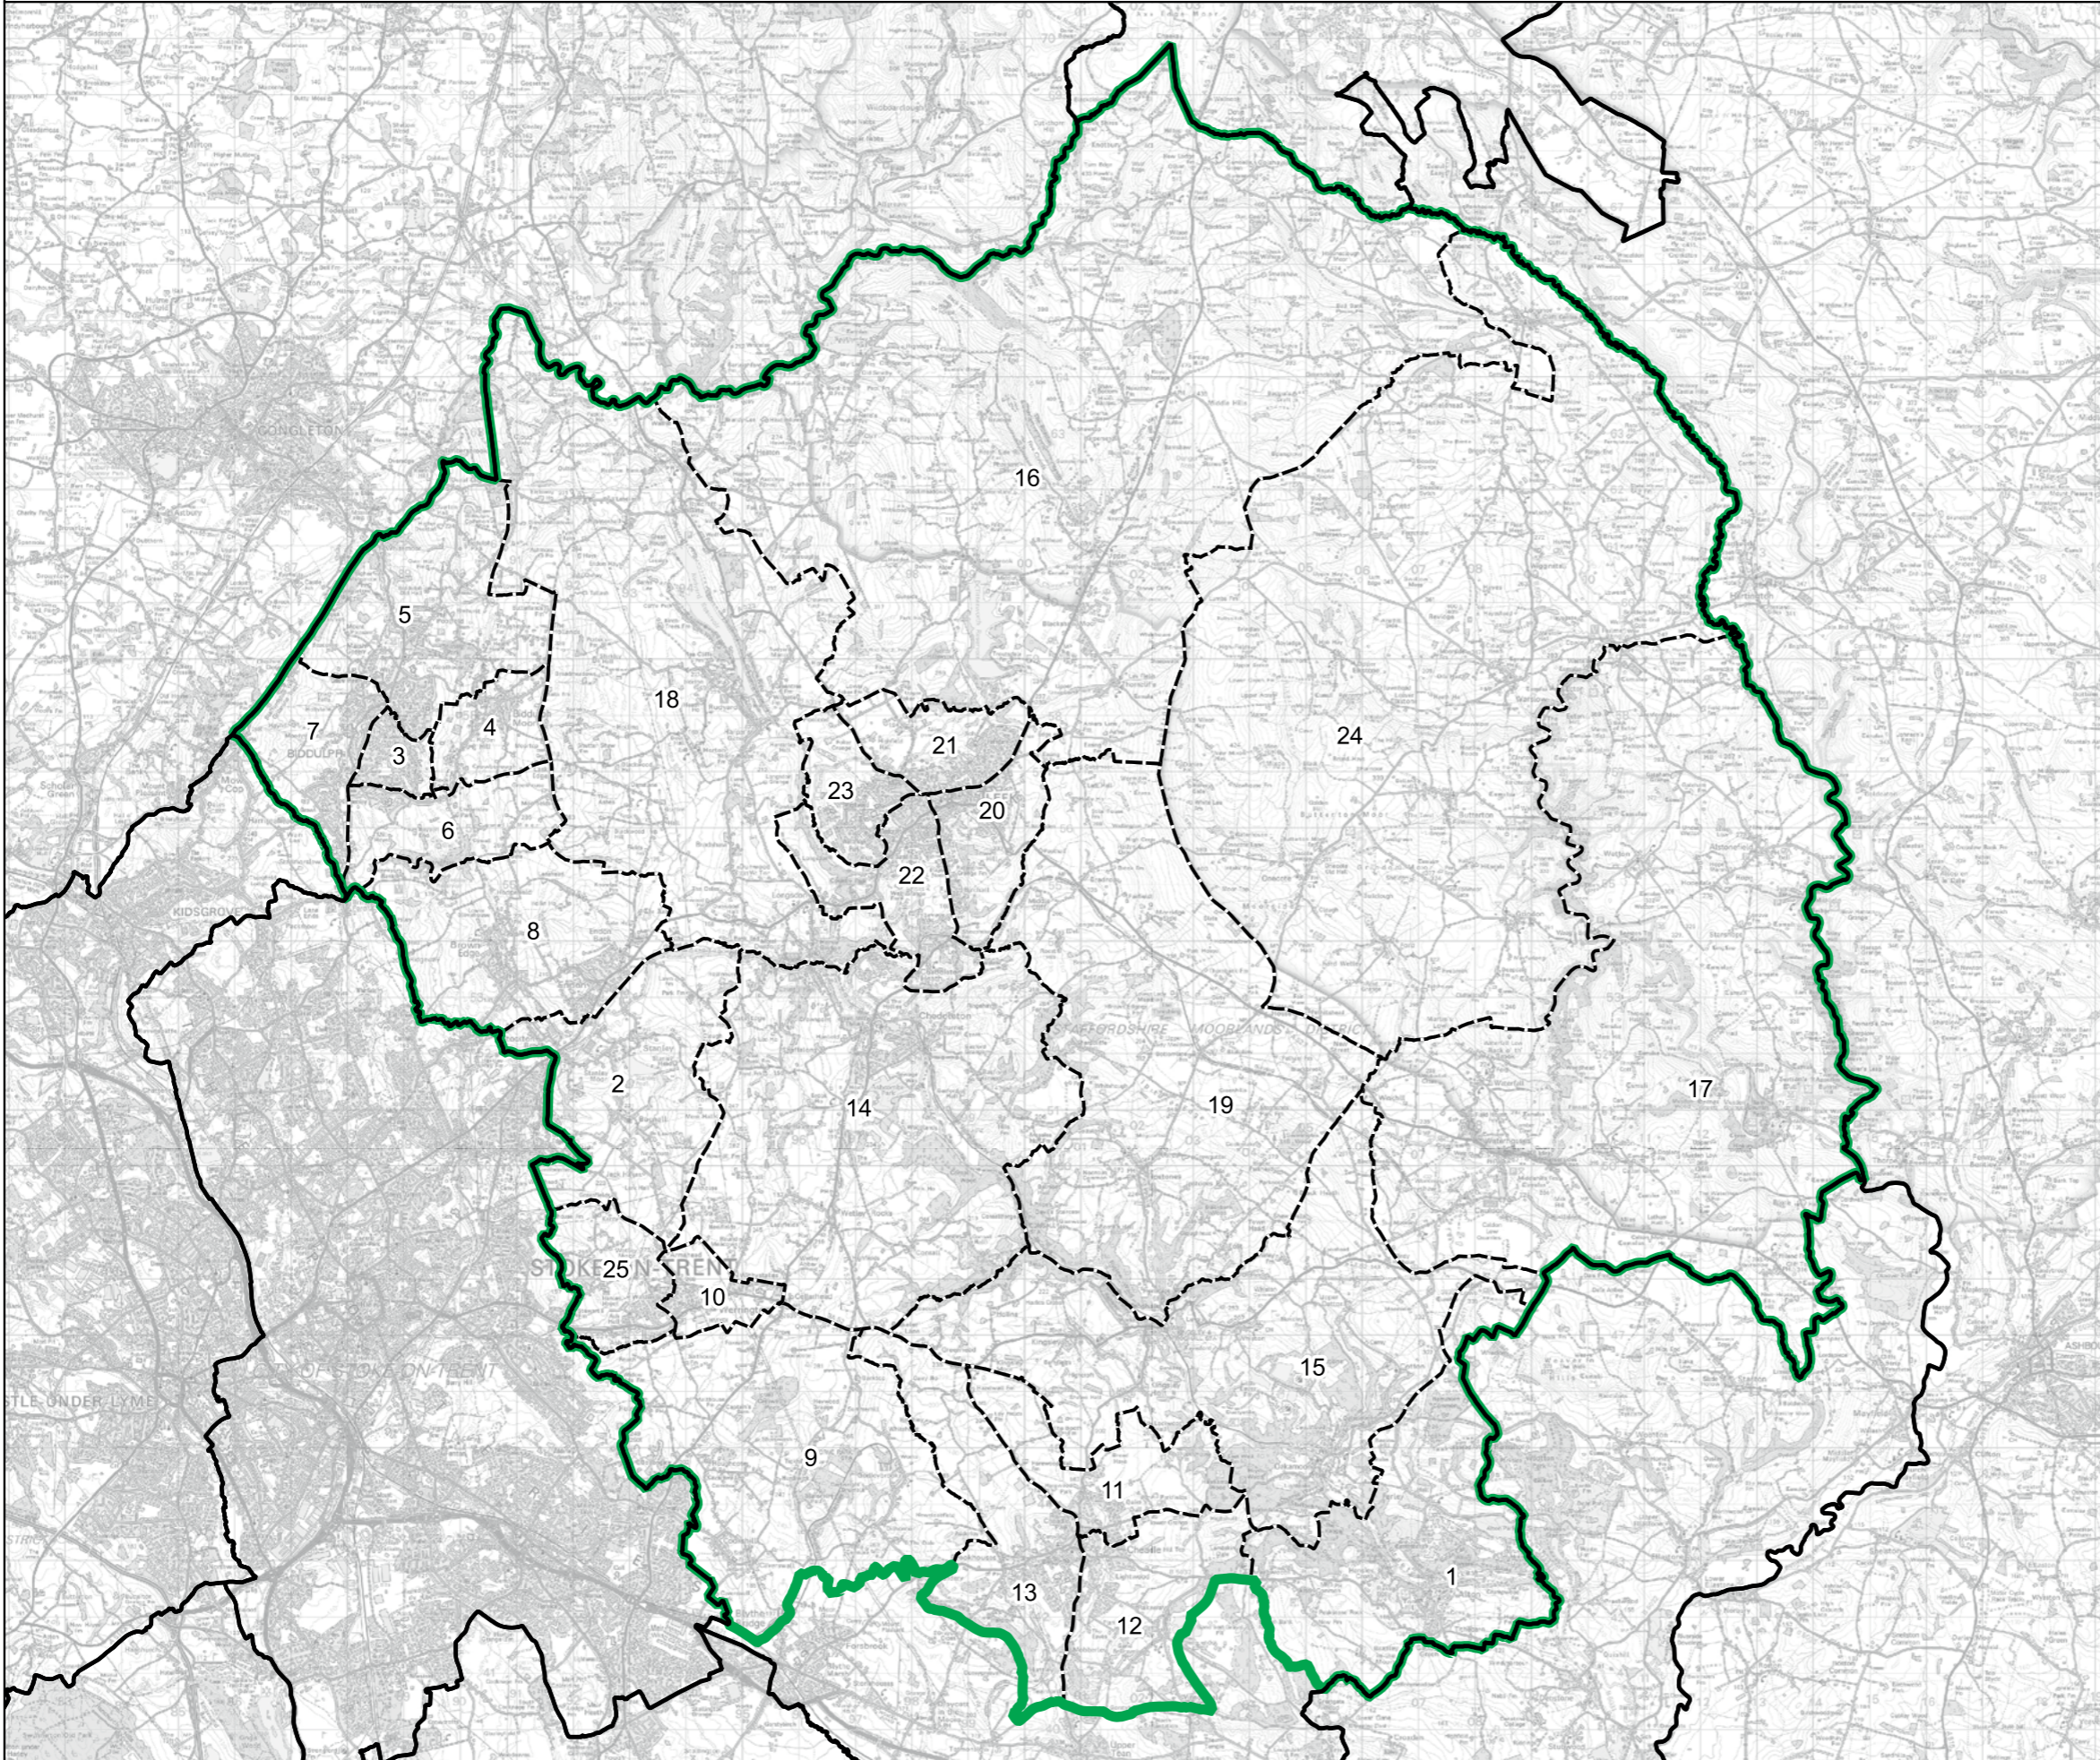

Wards:

1. 1 Alton
2. 2 Bagnall and Stanley
3. 3 Biddulph East
4. 4 Biddulph Moor
5. 5 Biddulph North
6. 6 Biddulph South
7. 7 Biddulph West
8. 8 Brown Edge and Endon
9. 9 Caverswall
10. 10 Cellarhead
11. 11 Cheadle North East
12. 12 Cheadle South East
13. 13 Cheadle West
14. 14 Cheddleton
15. 15 Churnet
16. 16 Dane
17. 17 Hamps Valley
18. 18 Horton
19. 19 Ipstones
20. 20 Leek East
21. 21 Leek North
22. 22 Leek South
23. 23 Leek West
24. 24 Manifold
25. 25 Werrington

- Constituency
- Local Authorities
- Wards

© Crown copyright and database rights 2023 OS 100018289. You are permitted to use this data solely to enable you to respond to, or interact with, the organisation that provided you with the data. You are not permitted to copy, sub-licence, distribute or sell any of this data to third parties in any form. Third party rights to enforce the terms of this licence shall be reserved to OS.