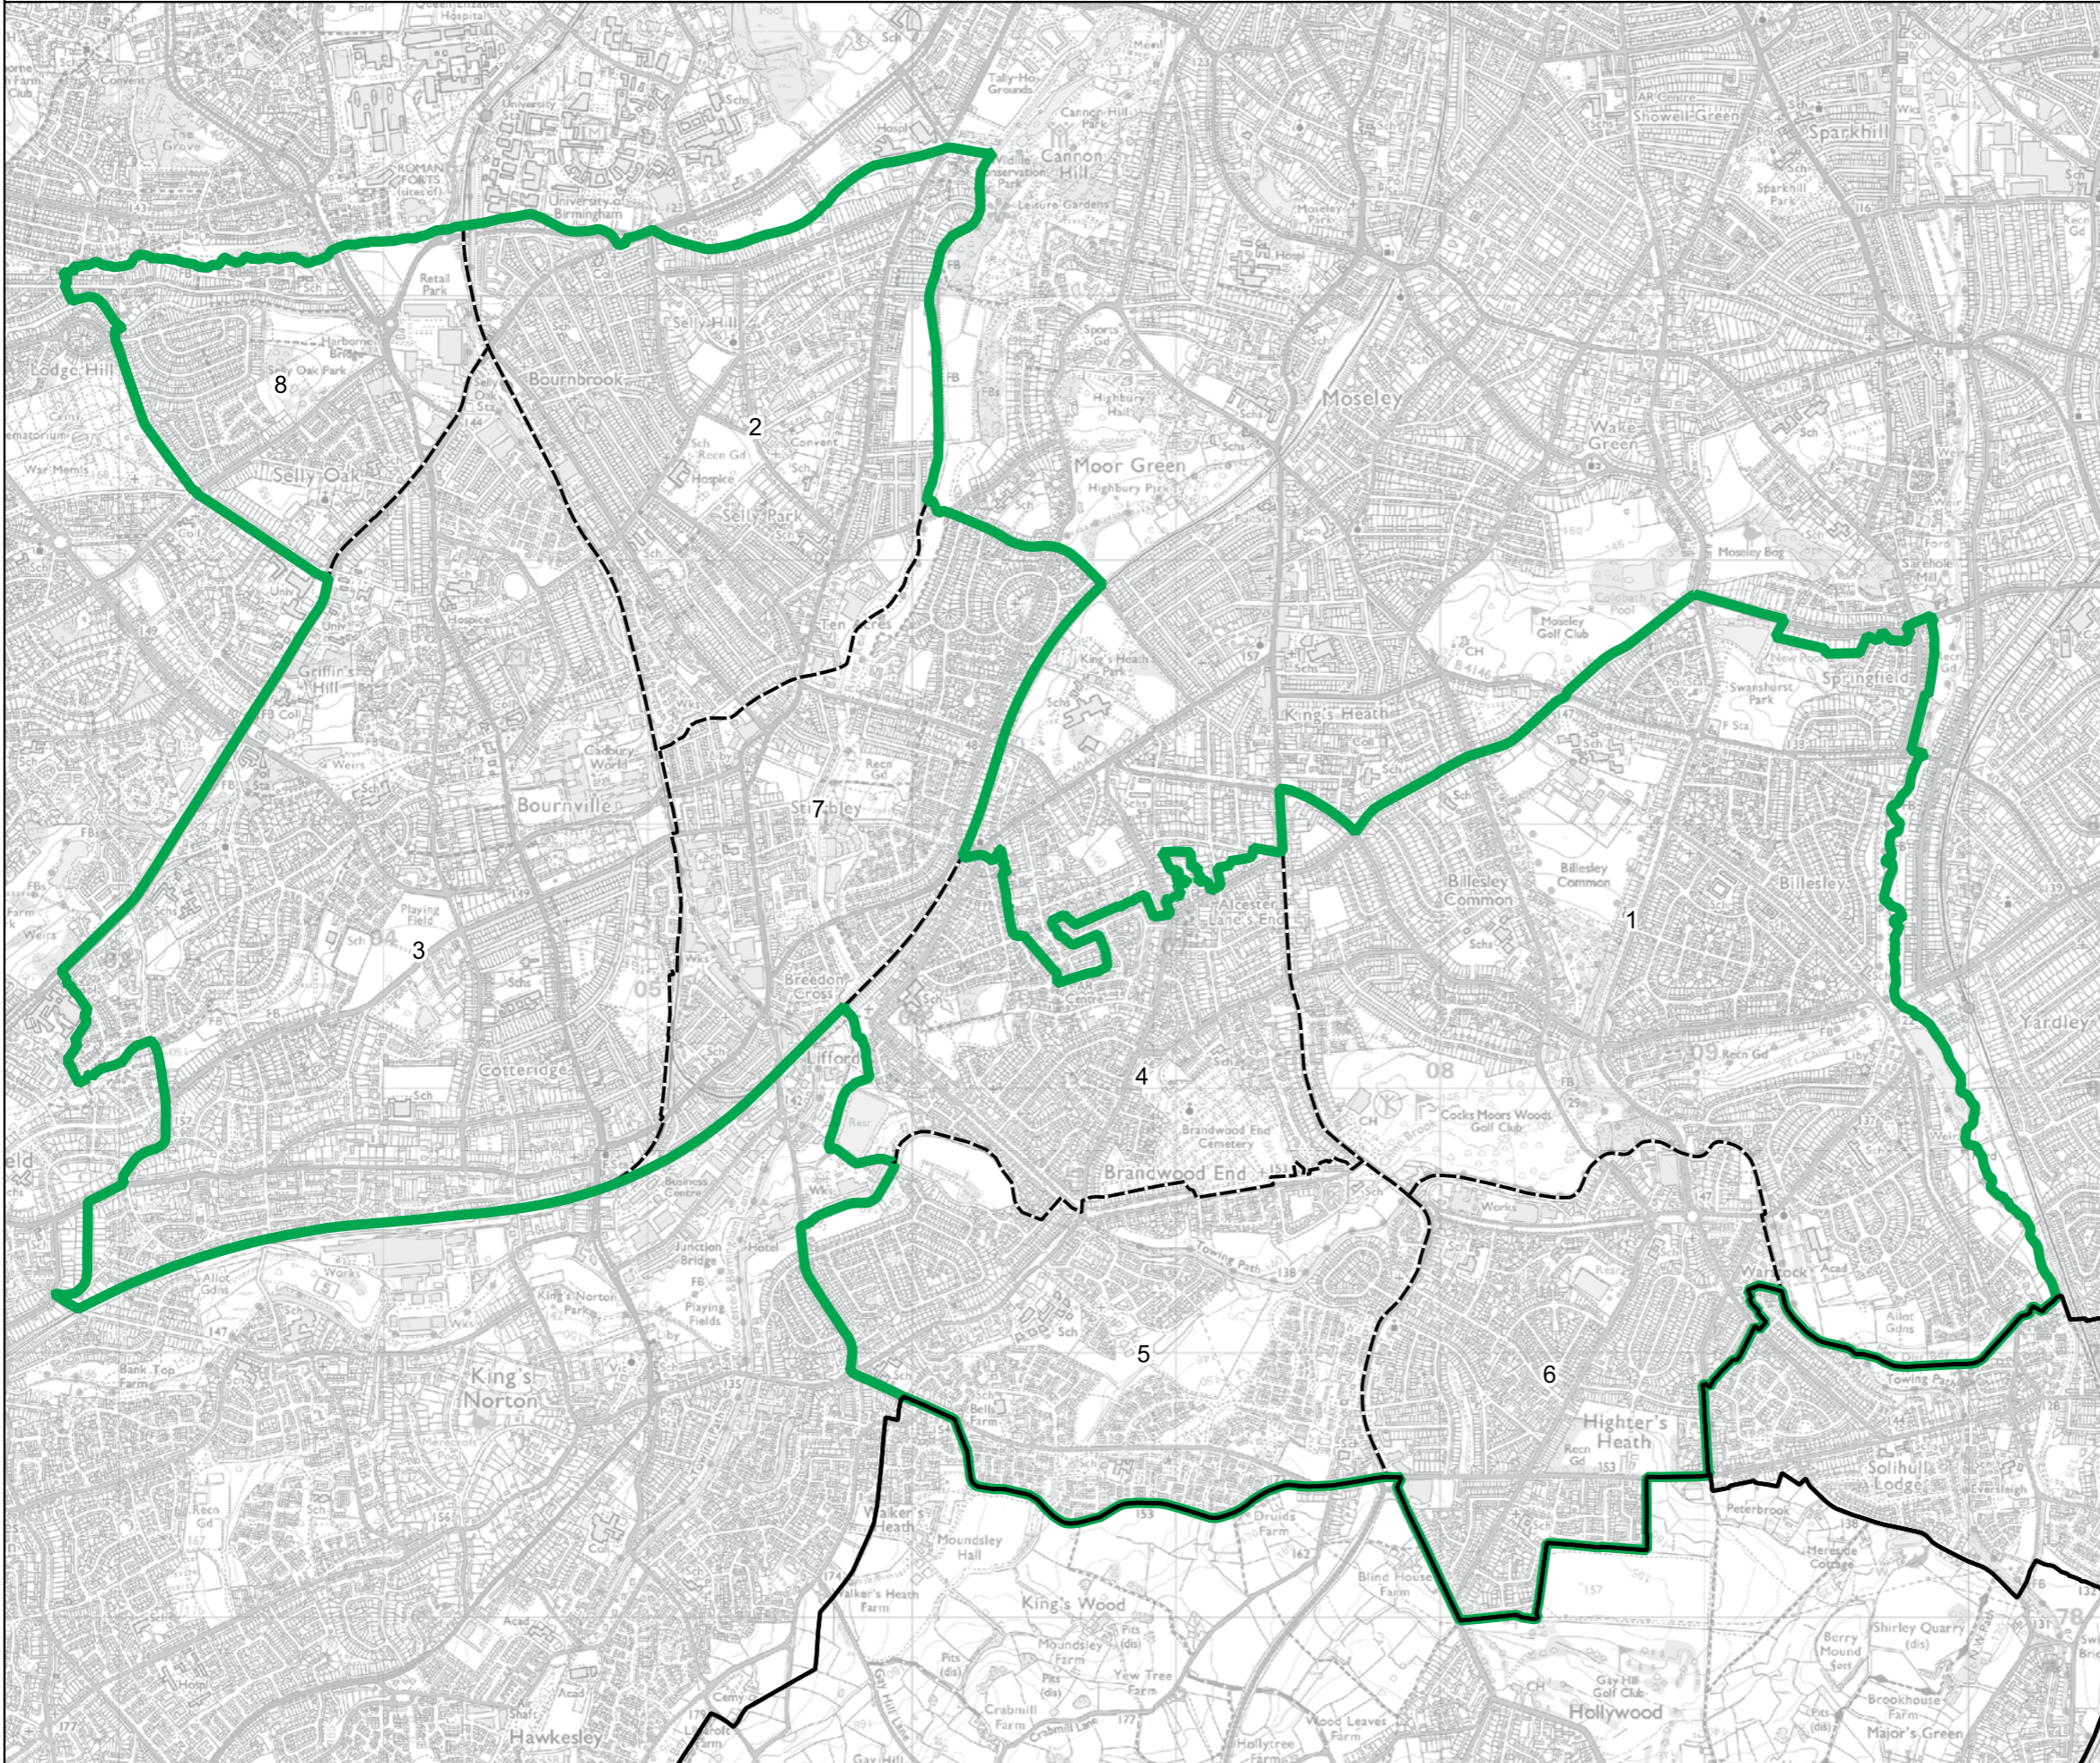

1. Wards:
1. 1 Billesley
  2. 2 Bournbrook & Selly Park
  3. 3 Bournville & Cotteridge
  4. 4 Brandwood & King's Heath (Part)
  5. 5 Druids Heath & Monyhull
  6. 6 Highter's Heath
  7. 7 Stirchley
  8. 8 Weoley & Selly Oak (Part)

- Constituency
- Local Authorities
- Wards

© Crown copyright and database rights 2023 OS 100018289. You are permitted to use this data solely to enable you to respond to, or interact with, the organisation that provided you with the data. You are not permitted to copy, sub-licence, distribute or sell any of this data to third parties in any form. Third party rights to enforce the terms of this licence shall be reserved to OS.