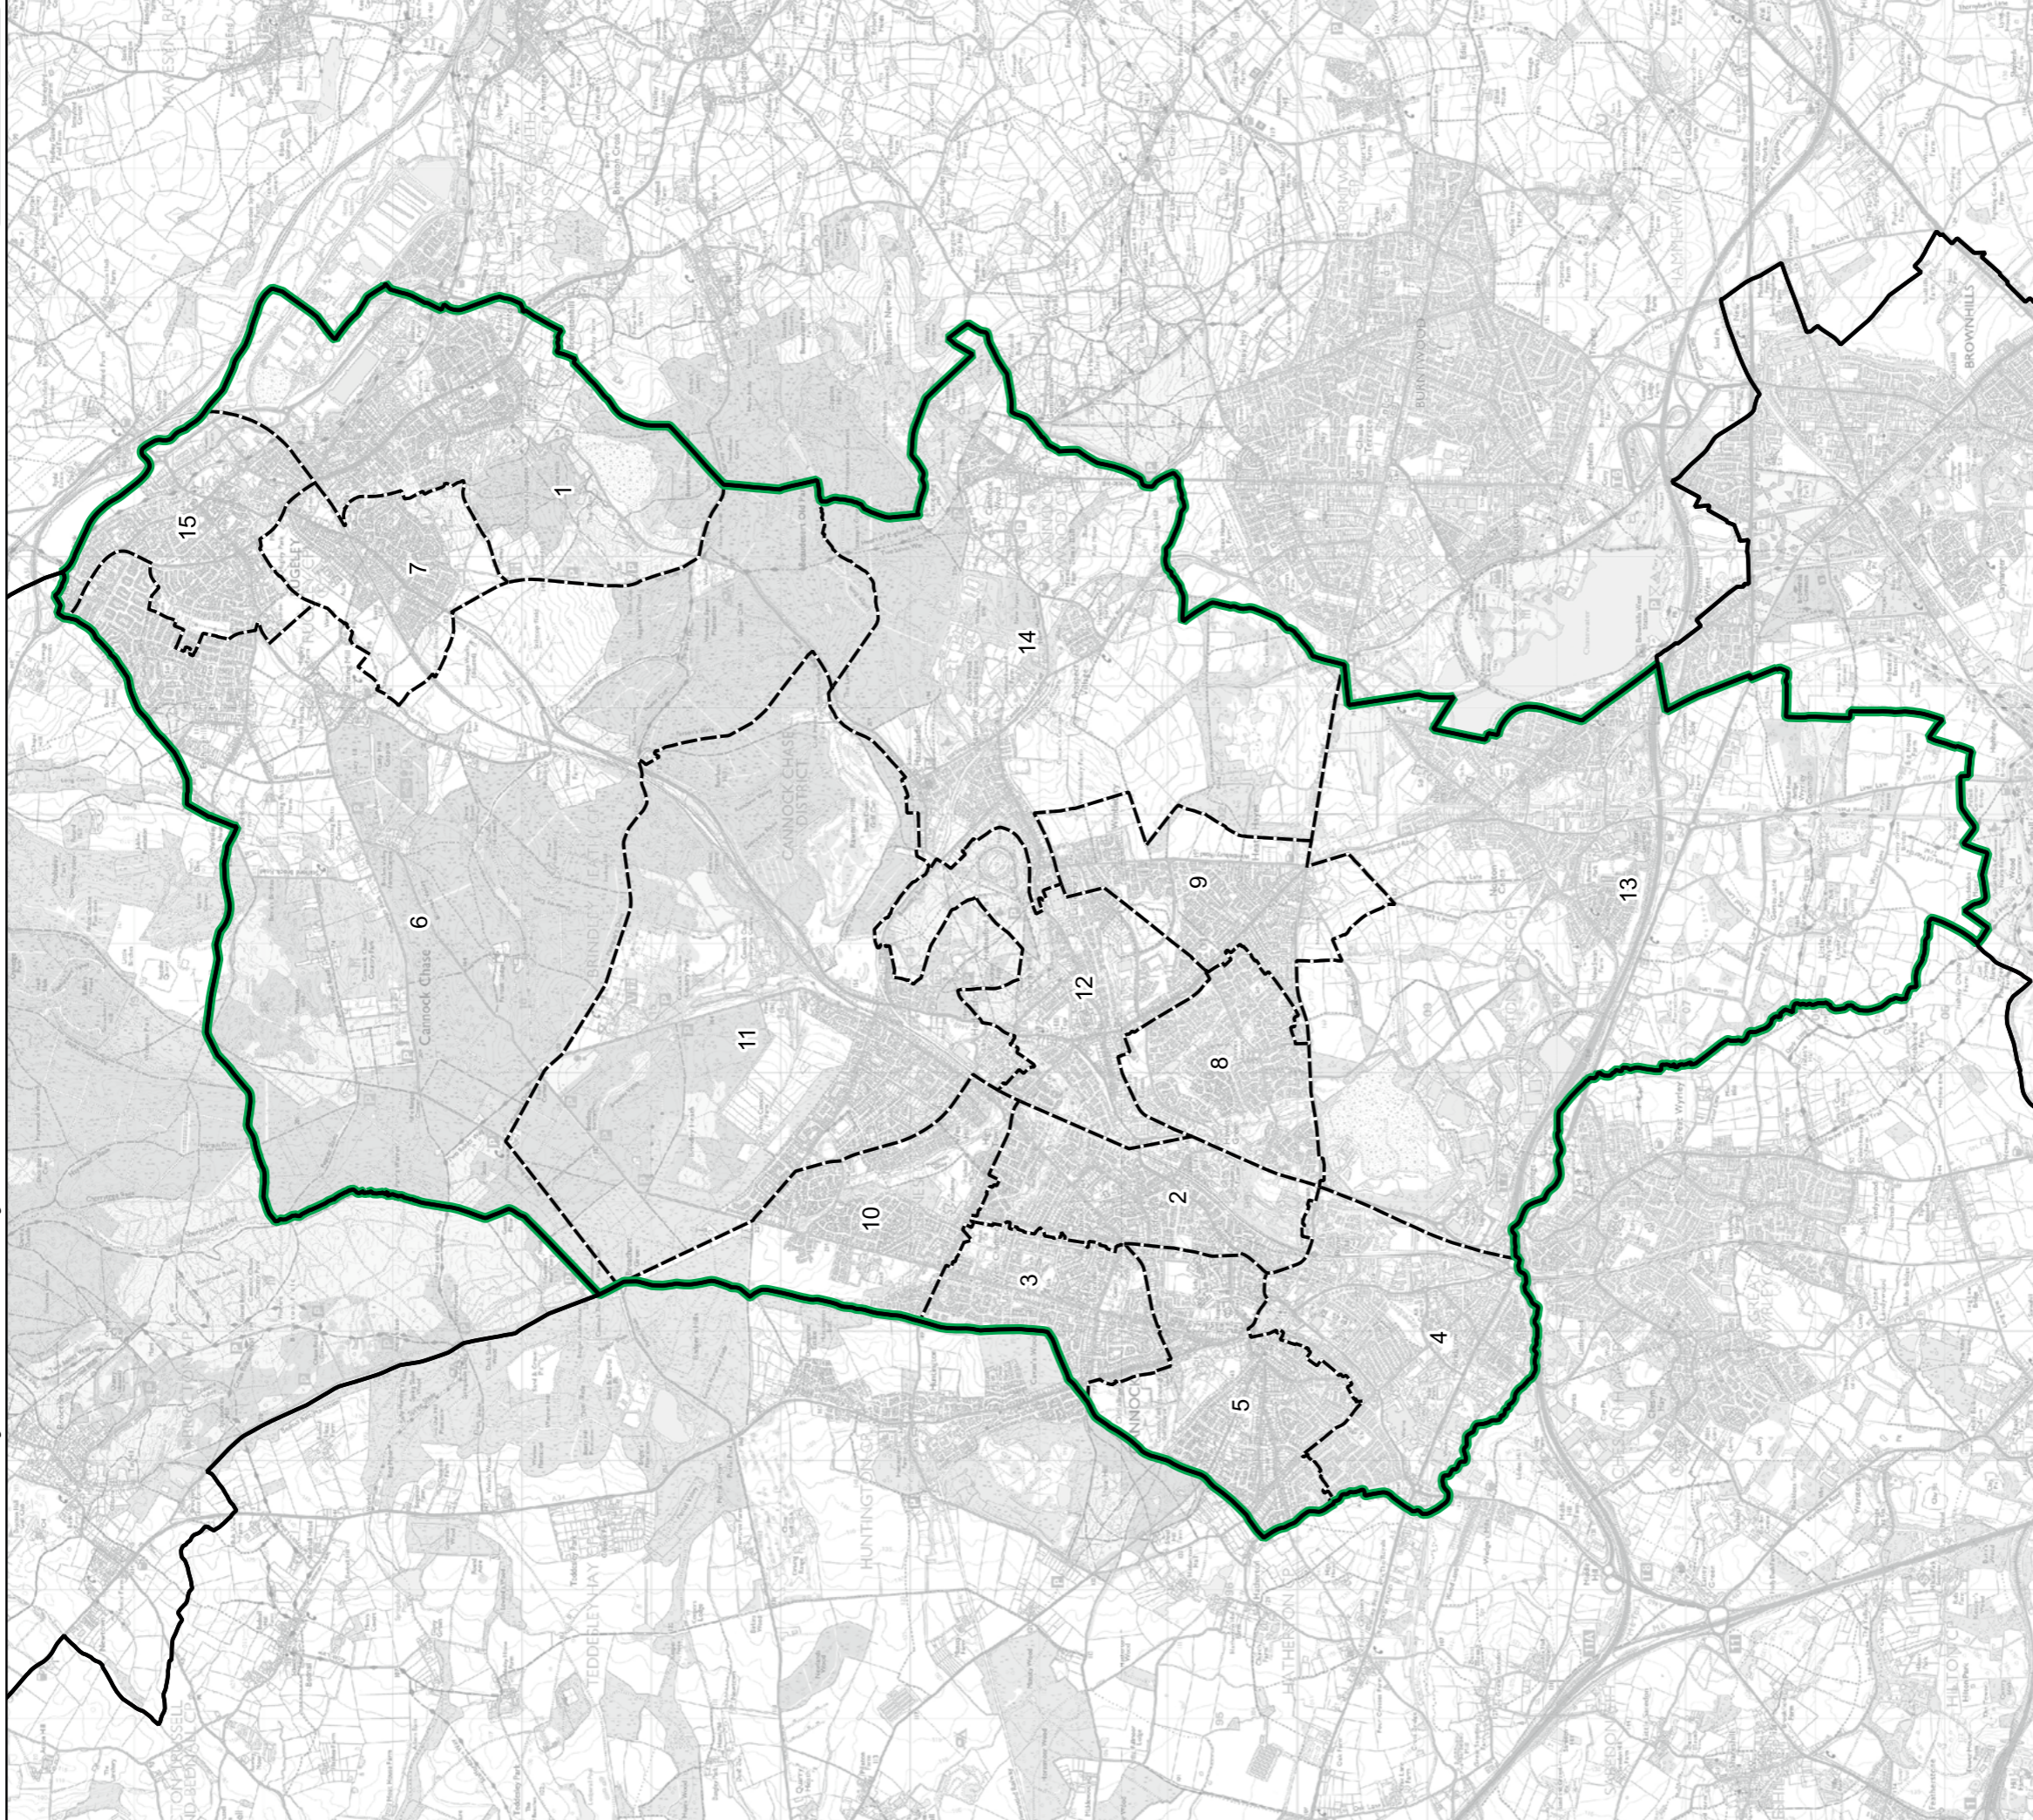

Boundary Commission for England - Final Recommendations for the West Midlands Region
Cannock Chase County Constituency - Electorate 75,582

Wards:

1 Brereton and Ravenhill	8 Hawks Green	14 Rawnsley
2 Cannock East	9 Heath Hayes East and Wimblebury	15 Western Springs
3 Cannock North	10 Hednesford Green Heath	
4 Cannock South	11 Hednesford North	
5 Cannock West	12 Hednesford South	
6 Etching Hill and The Heath	13 Norton Canes	
7 Hagley		

- Constituency
- Local Authorities
- Wards

© Crown copyright and database rights 2023 OS 100018269. You are permitted to use this data solely to enable you to respond to, or interact with, the organisation that provided you with the data. You are not permitted to copy, sub-licence, distribute or sell any of this data to third parties in any form. Third party rights to enforce the terms of this licence shall be reserved to OS.

Cannock Chase County Constituency