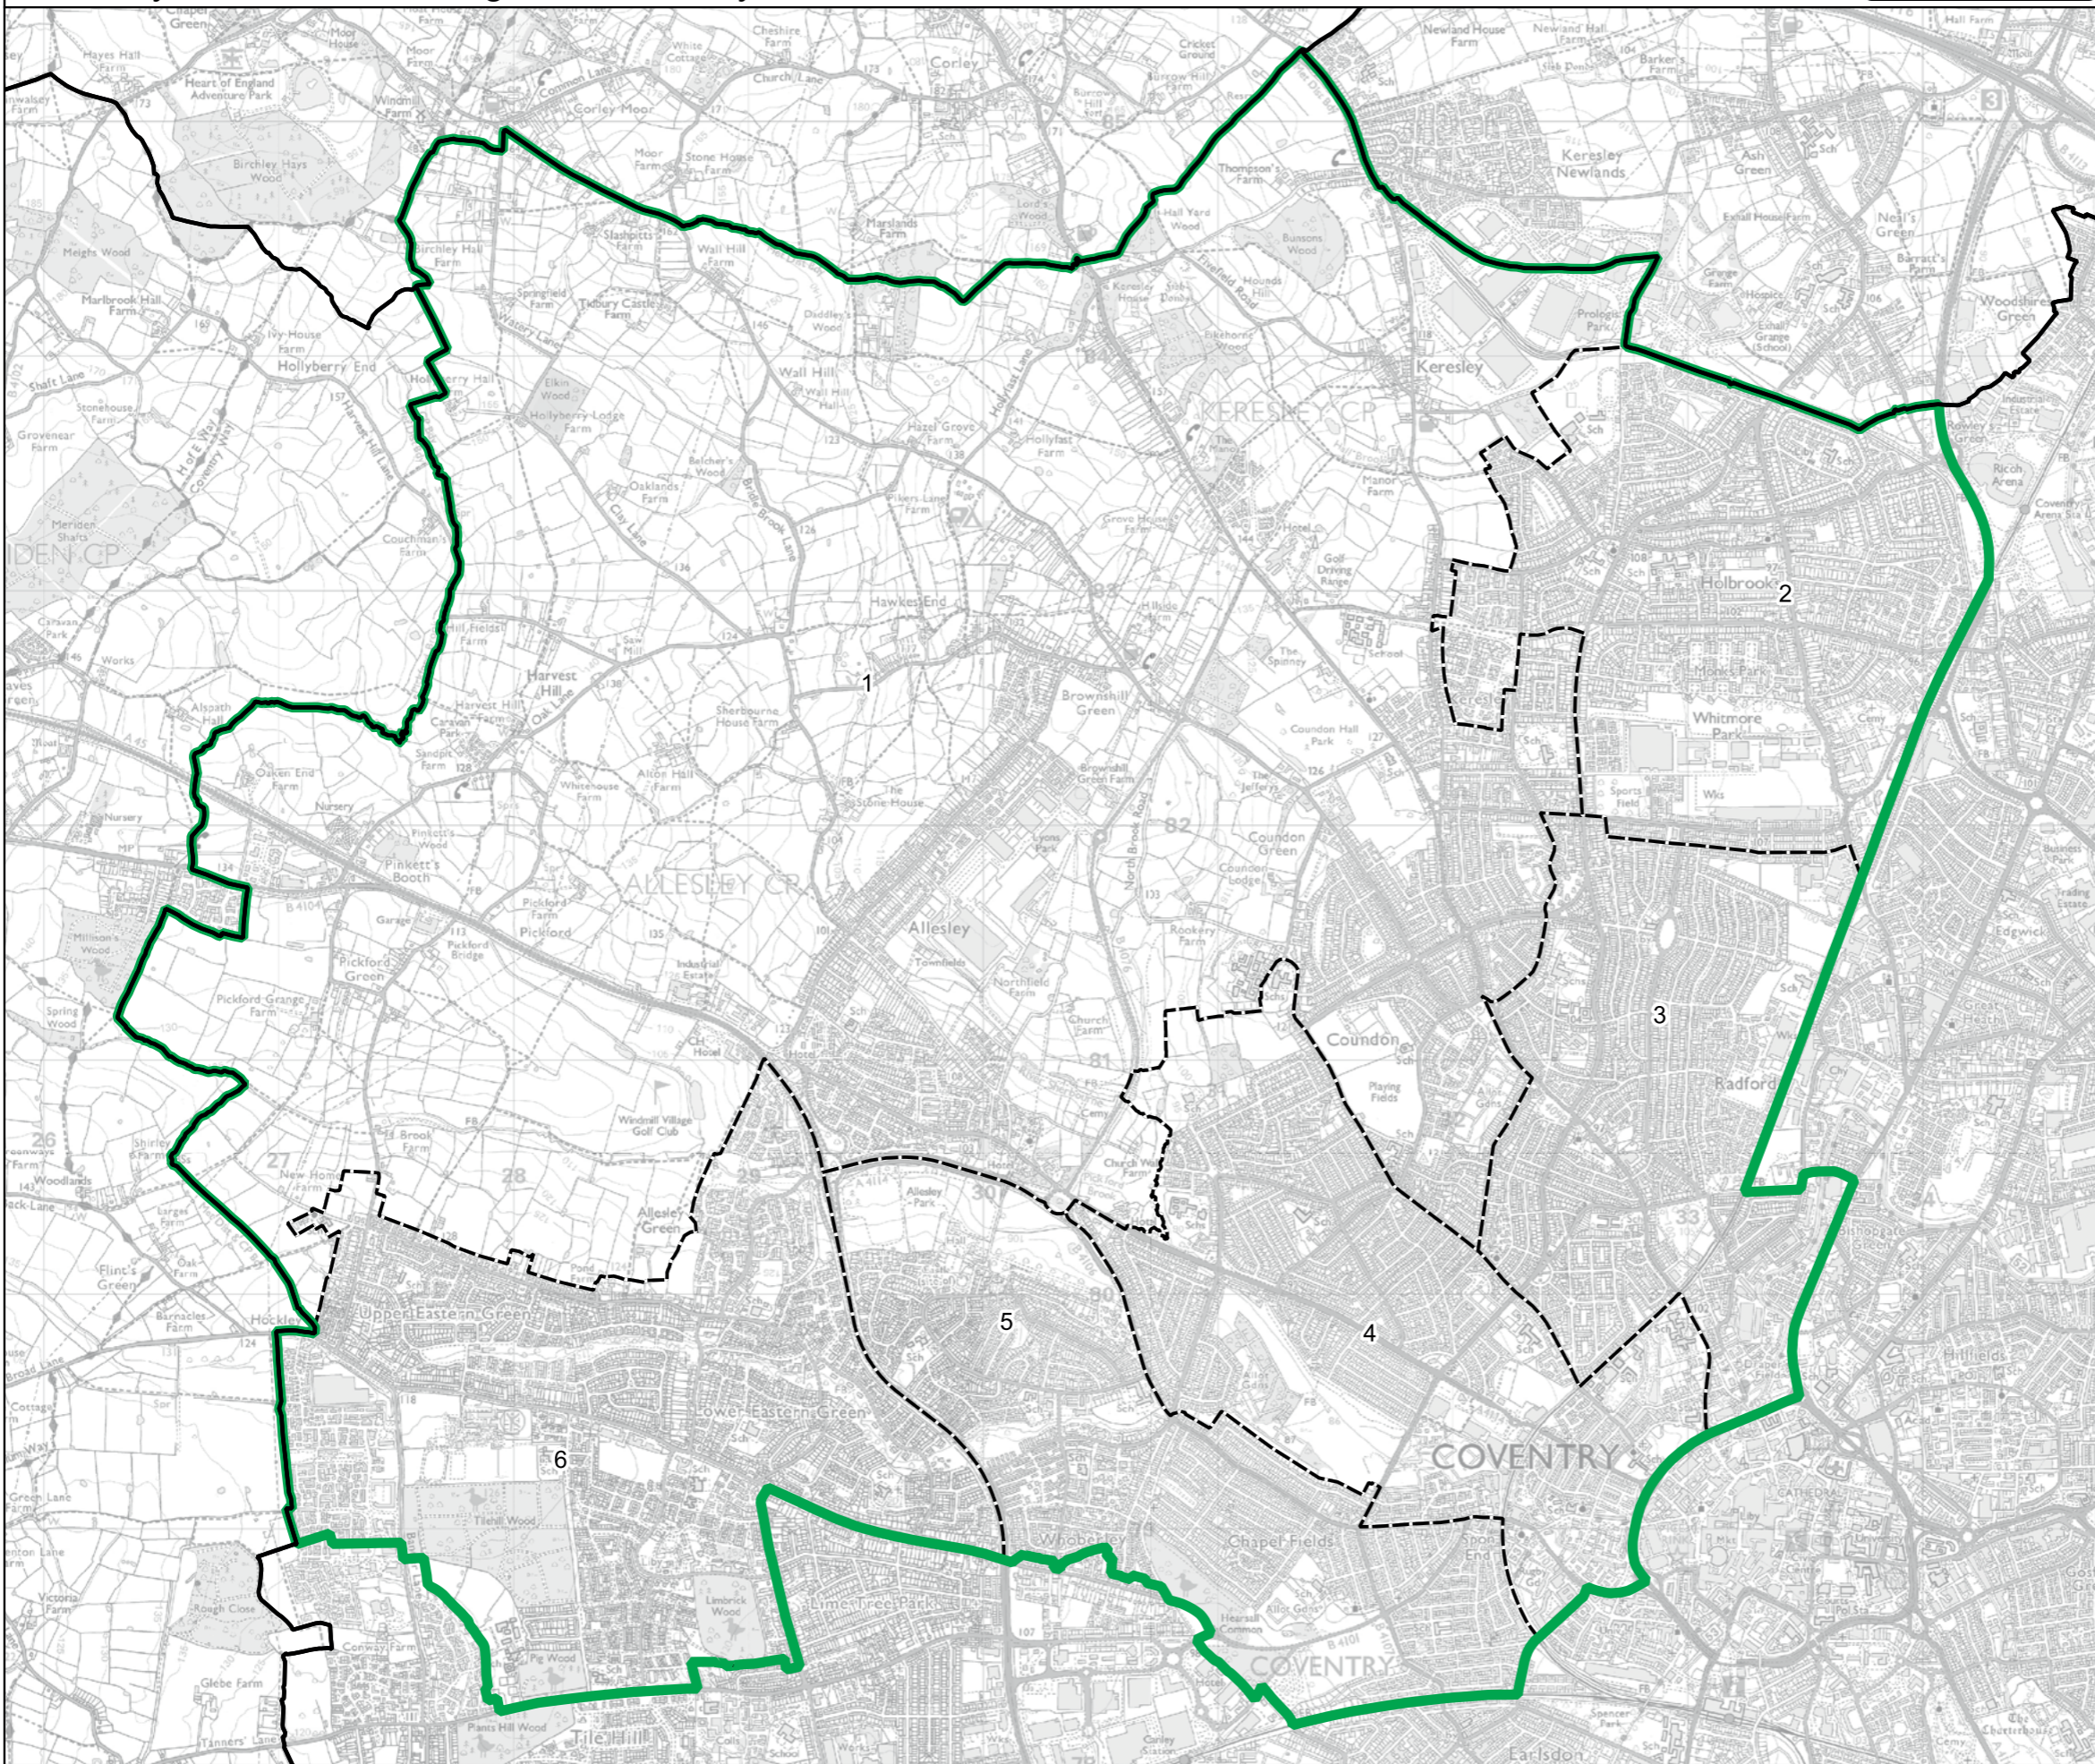

Boundary Commission for England - Final Recommendations for the West Midlands Region

Coventry North West Borough Constituency - Electorate 73,431

- Wards:
- 1 Bablake
 - 2 Holbrook
 - 3 Radford
 - 4 Sherbourne
 - 5 Whoberley
 - 6 Woodlands