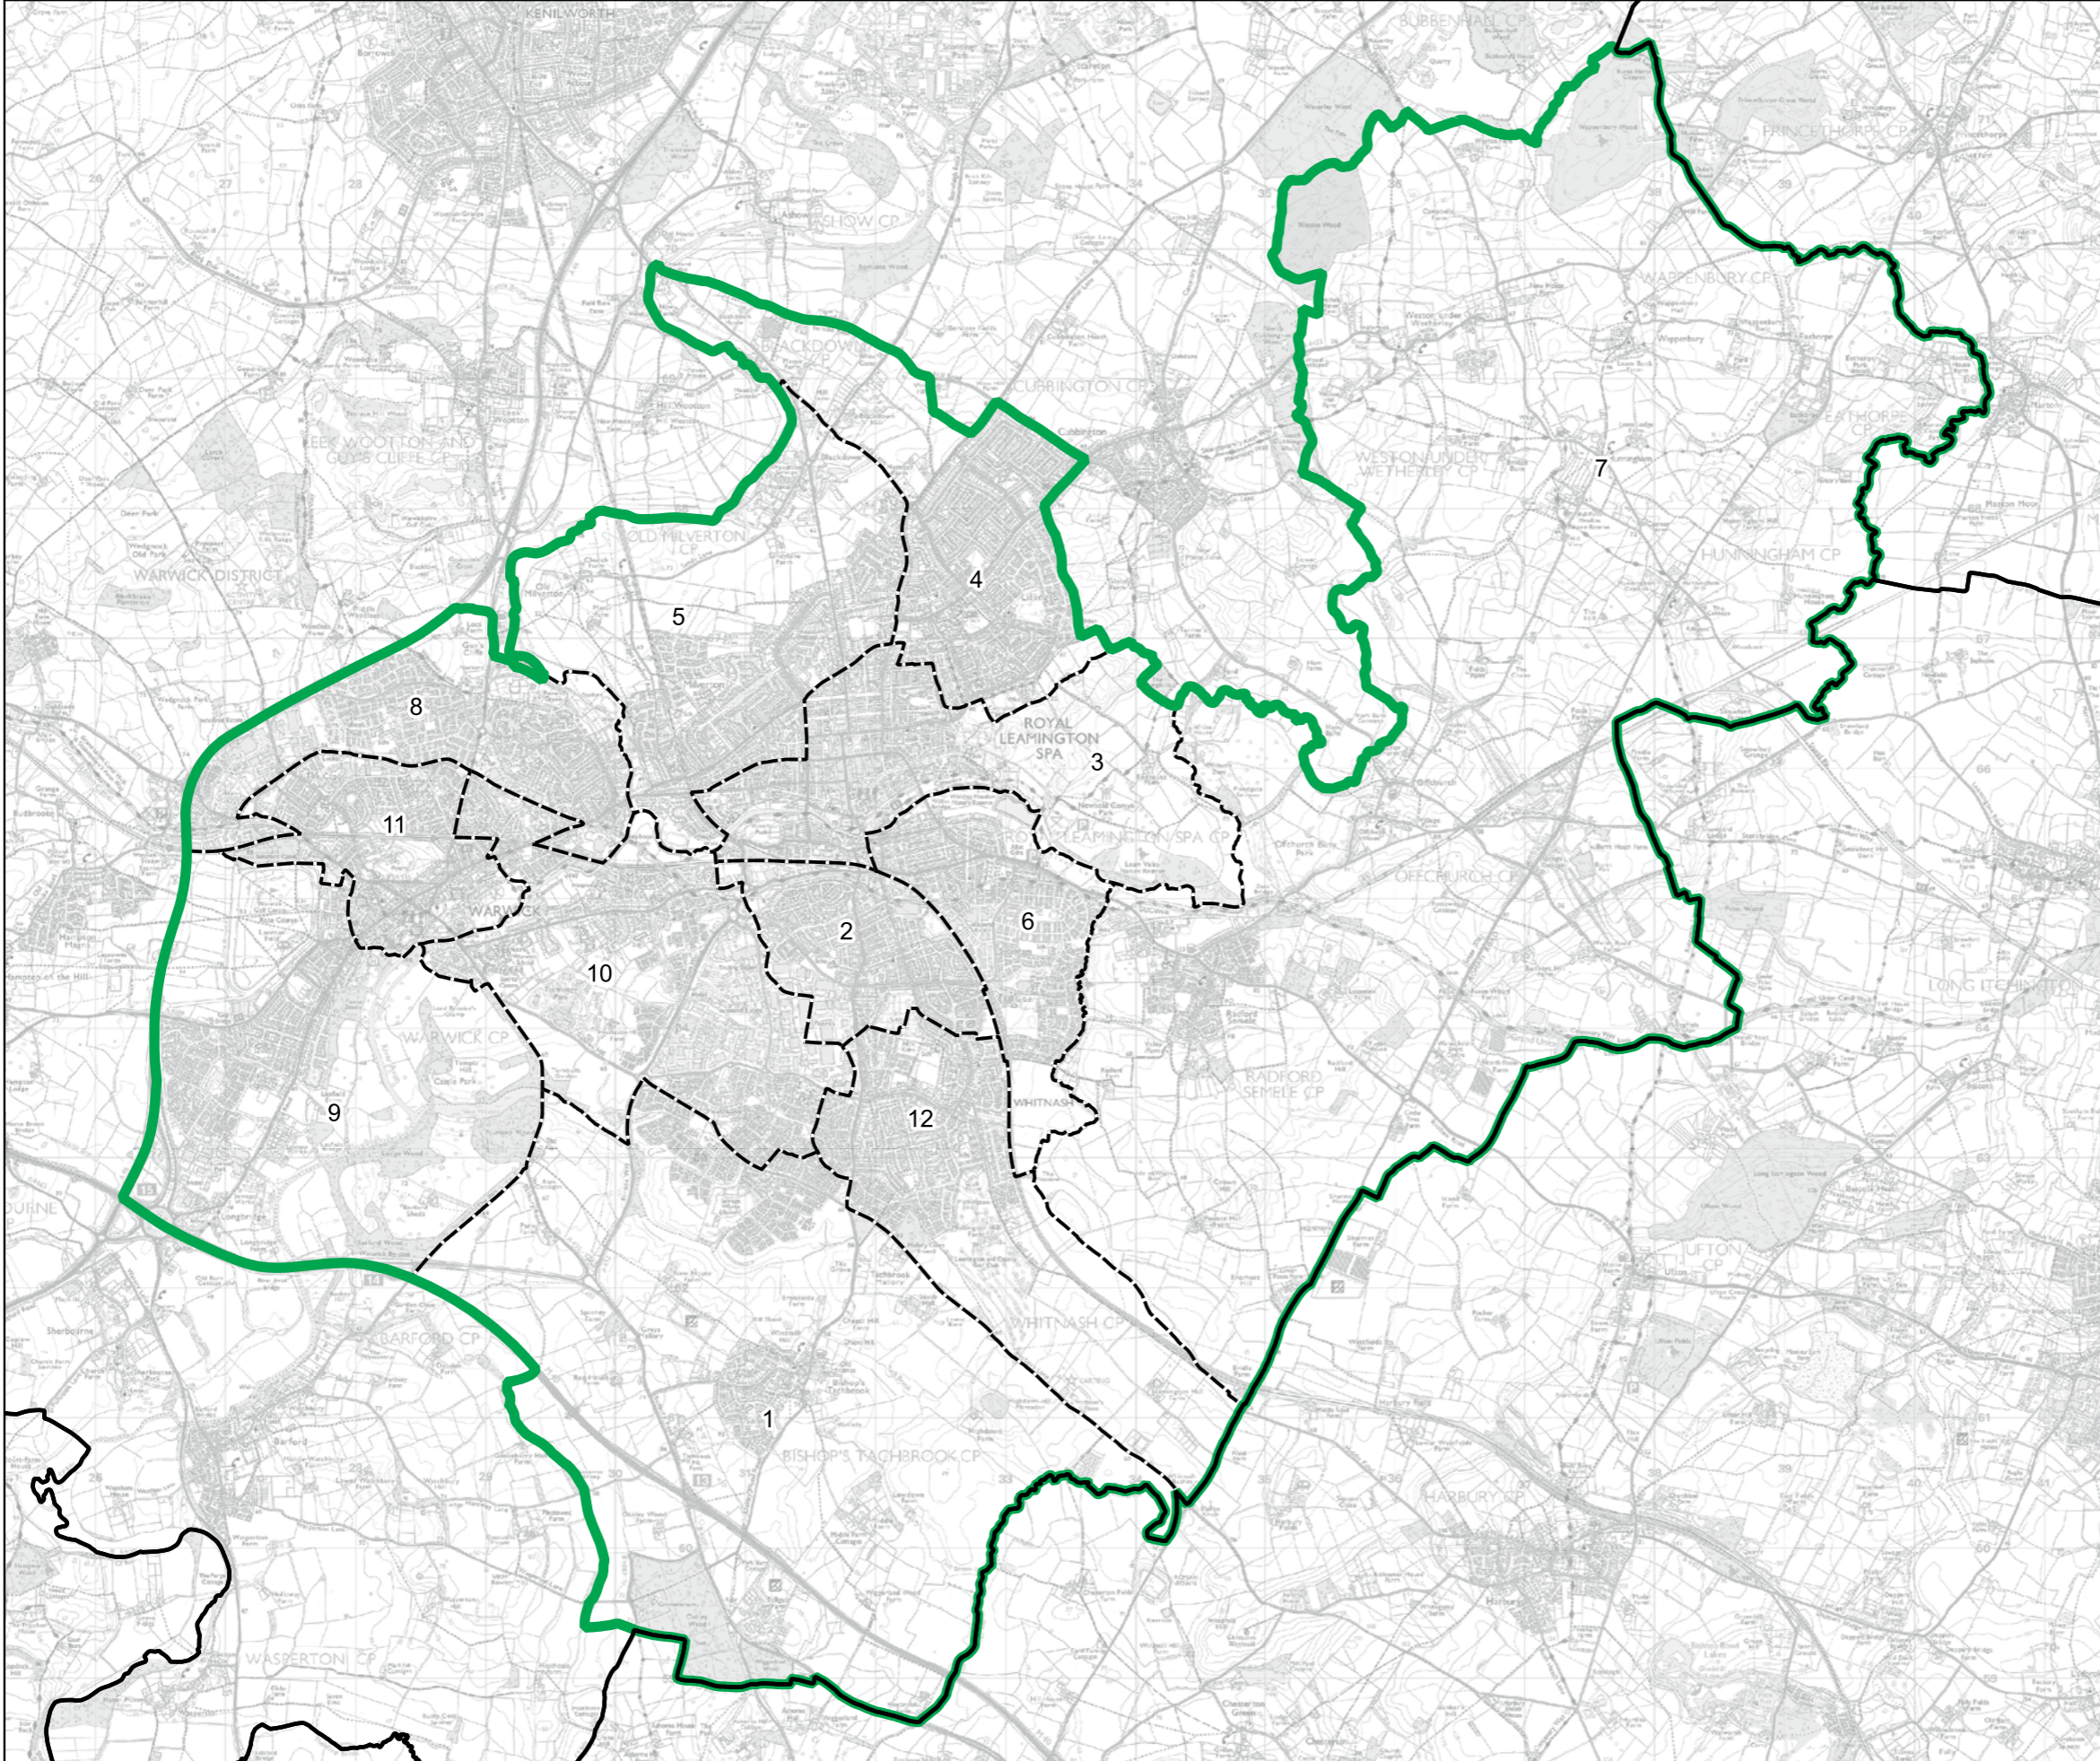

Wards:

- 1 Bishop's Tachbrook
- 2 Leamington Brunswick
- 3 Leamington Clarendon
- 4 Leamington Lillington
- 5 Leamington Milverton
- 6 Leamington Willes
- 7 Radford Semele
- 8 Warwick All Saints & Woodloes
- 9 Warwick Aylesford
- 10 Warwick Myton & Heathcote
- 11 Warwick Saltisford
- 12 Whitnash

- Constituency
- Local Authorities
- Wards

0 0.7 1.4 km

© Crown copyright and database rights 2023 OS 100018289. You are permitted to use this data solely to enable you to respond to, or interact with, the organisation that provided you with the data. You are not permitted to copy, sub-licence, distribute or sell any of this data to third parties in any form. Third party rights to enforce the terms of this licence shall be reserved to OS.

Warwick and Leamington County Constituency