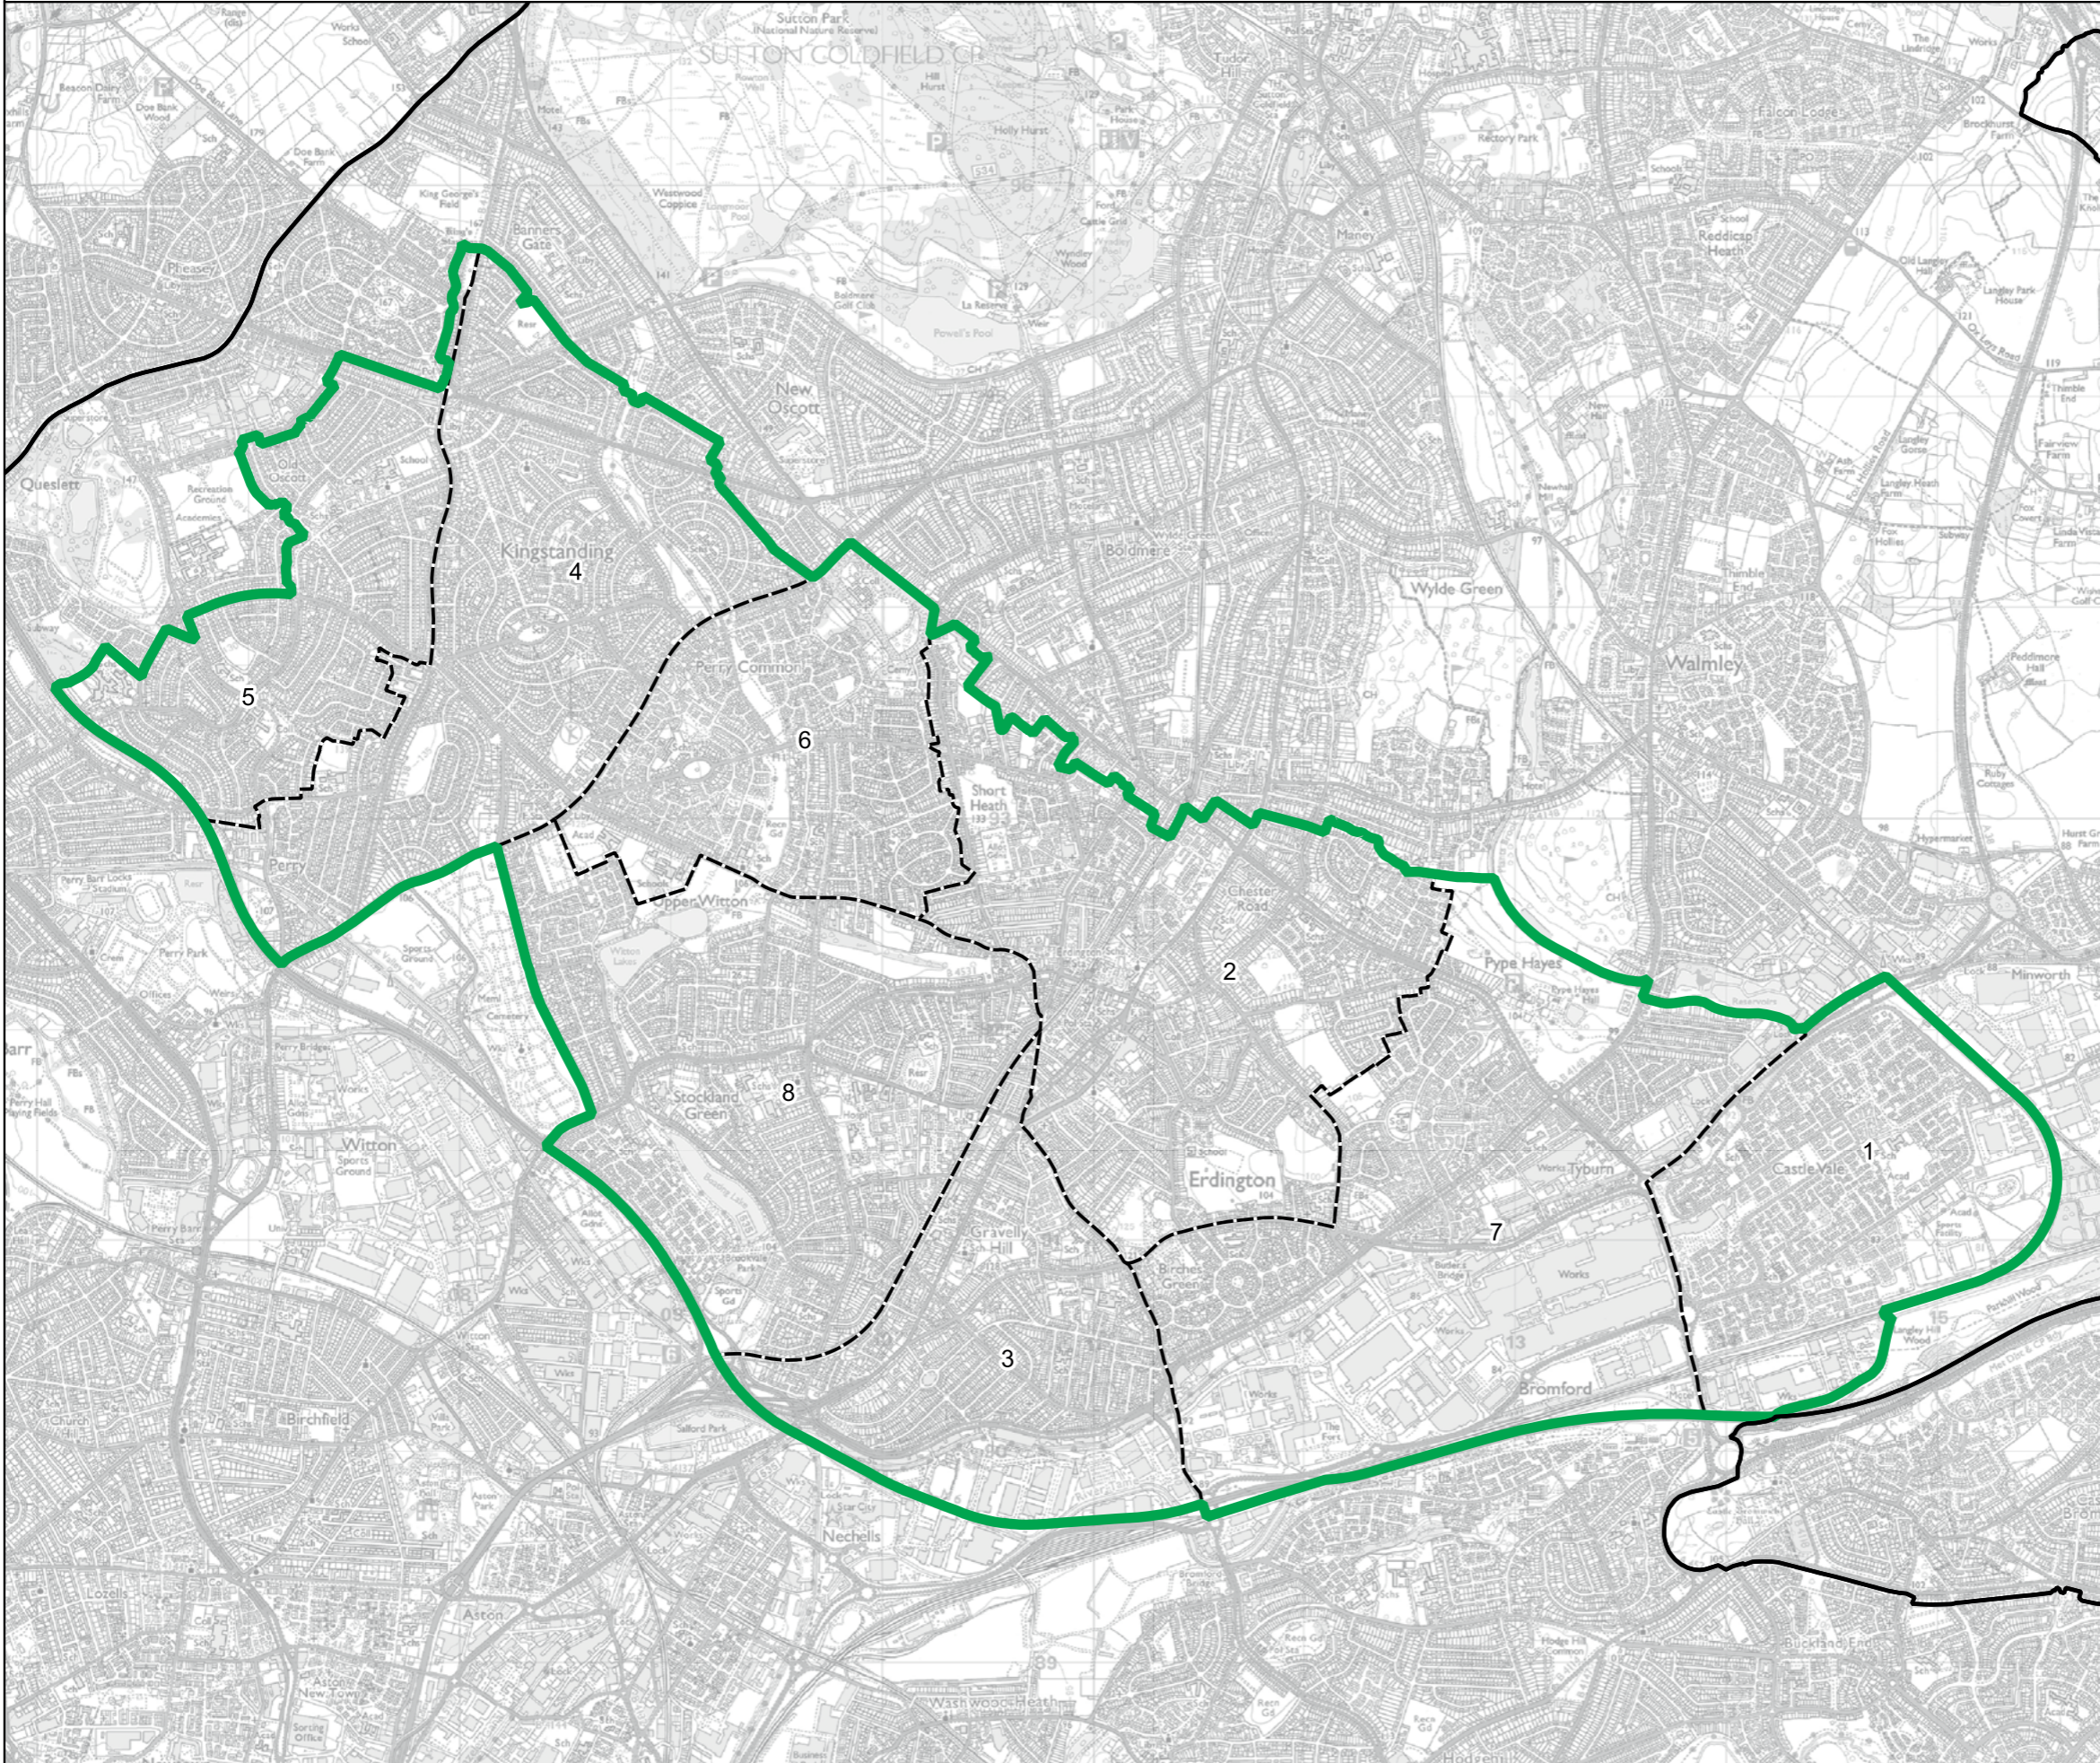

Birmingham Edgbaston Borough Constituency

Boundary Commission for England - Final Recommendations for the West Midlands Region

Birmingham Erdington Borough Constituency - Electorate 76,856

Wards:

- 1 Castle Vale
- 2 Erdington
- 3 Gravelly Hill
- 4 Kingstanding
- 5 Oscott (Part)
- 6 Perry Common
- 7 Pype Hayes
- 8 Stockland Green