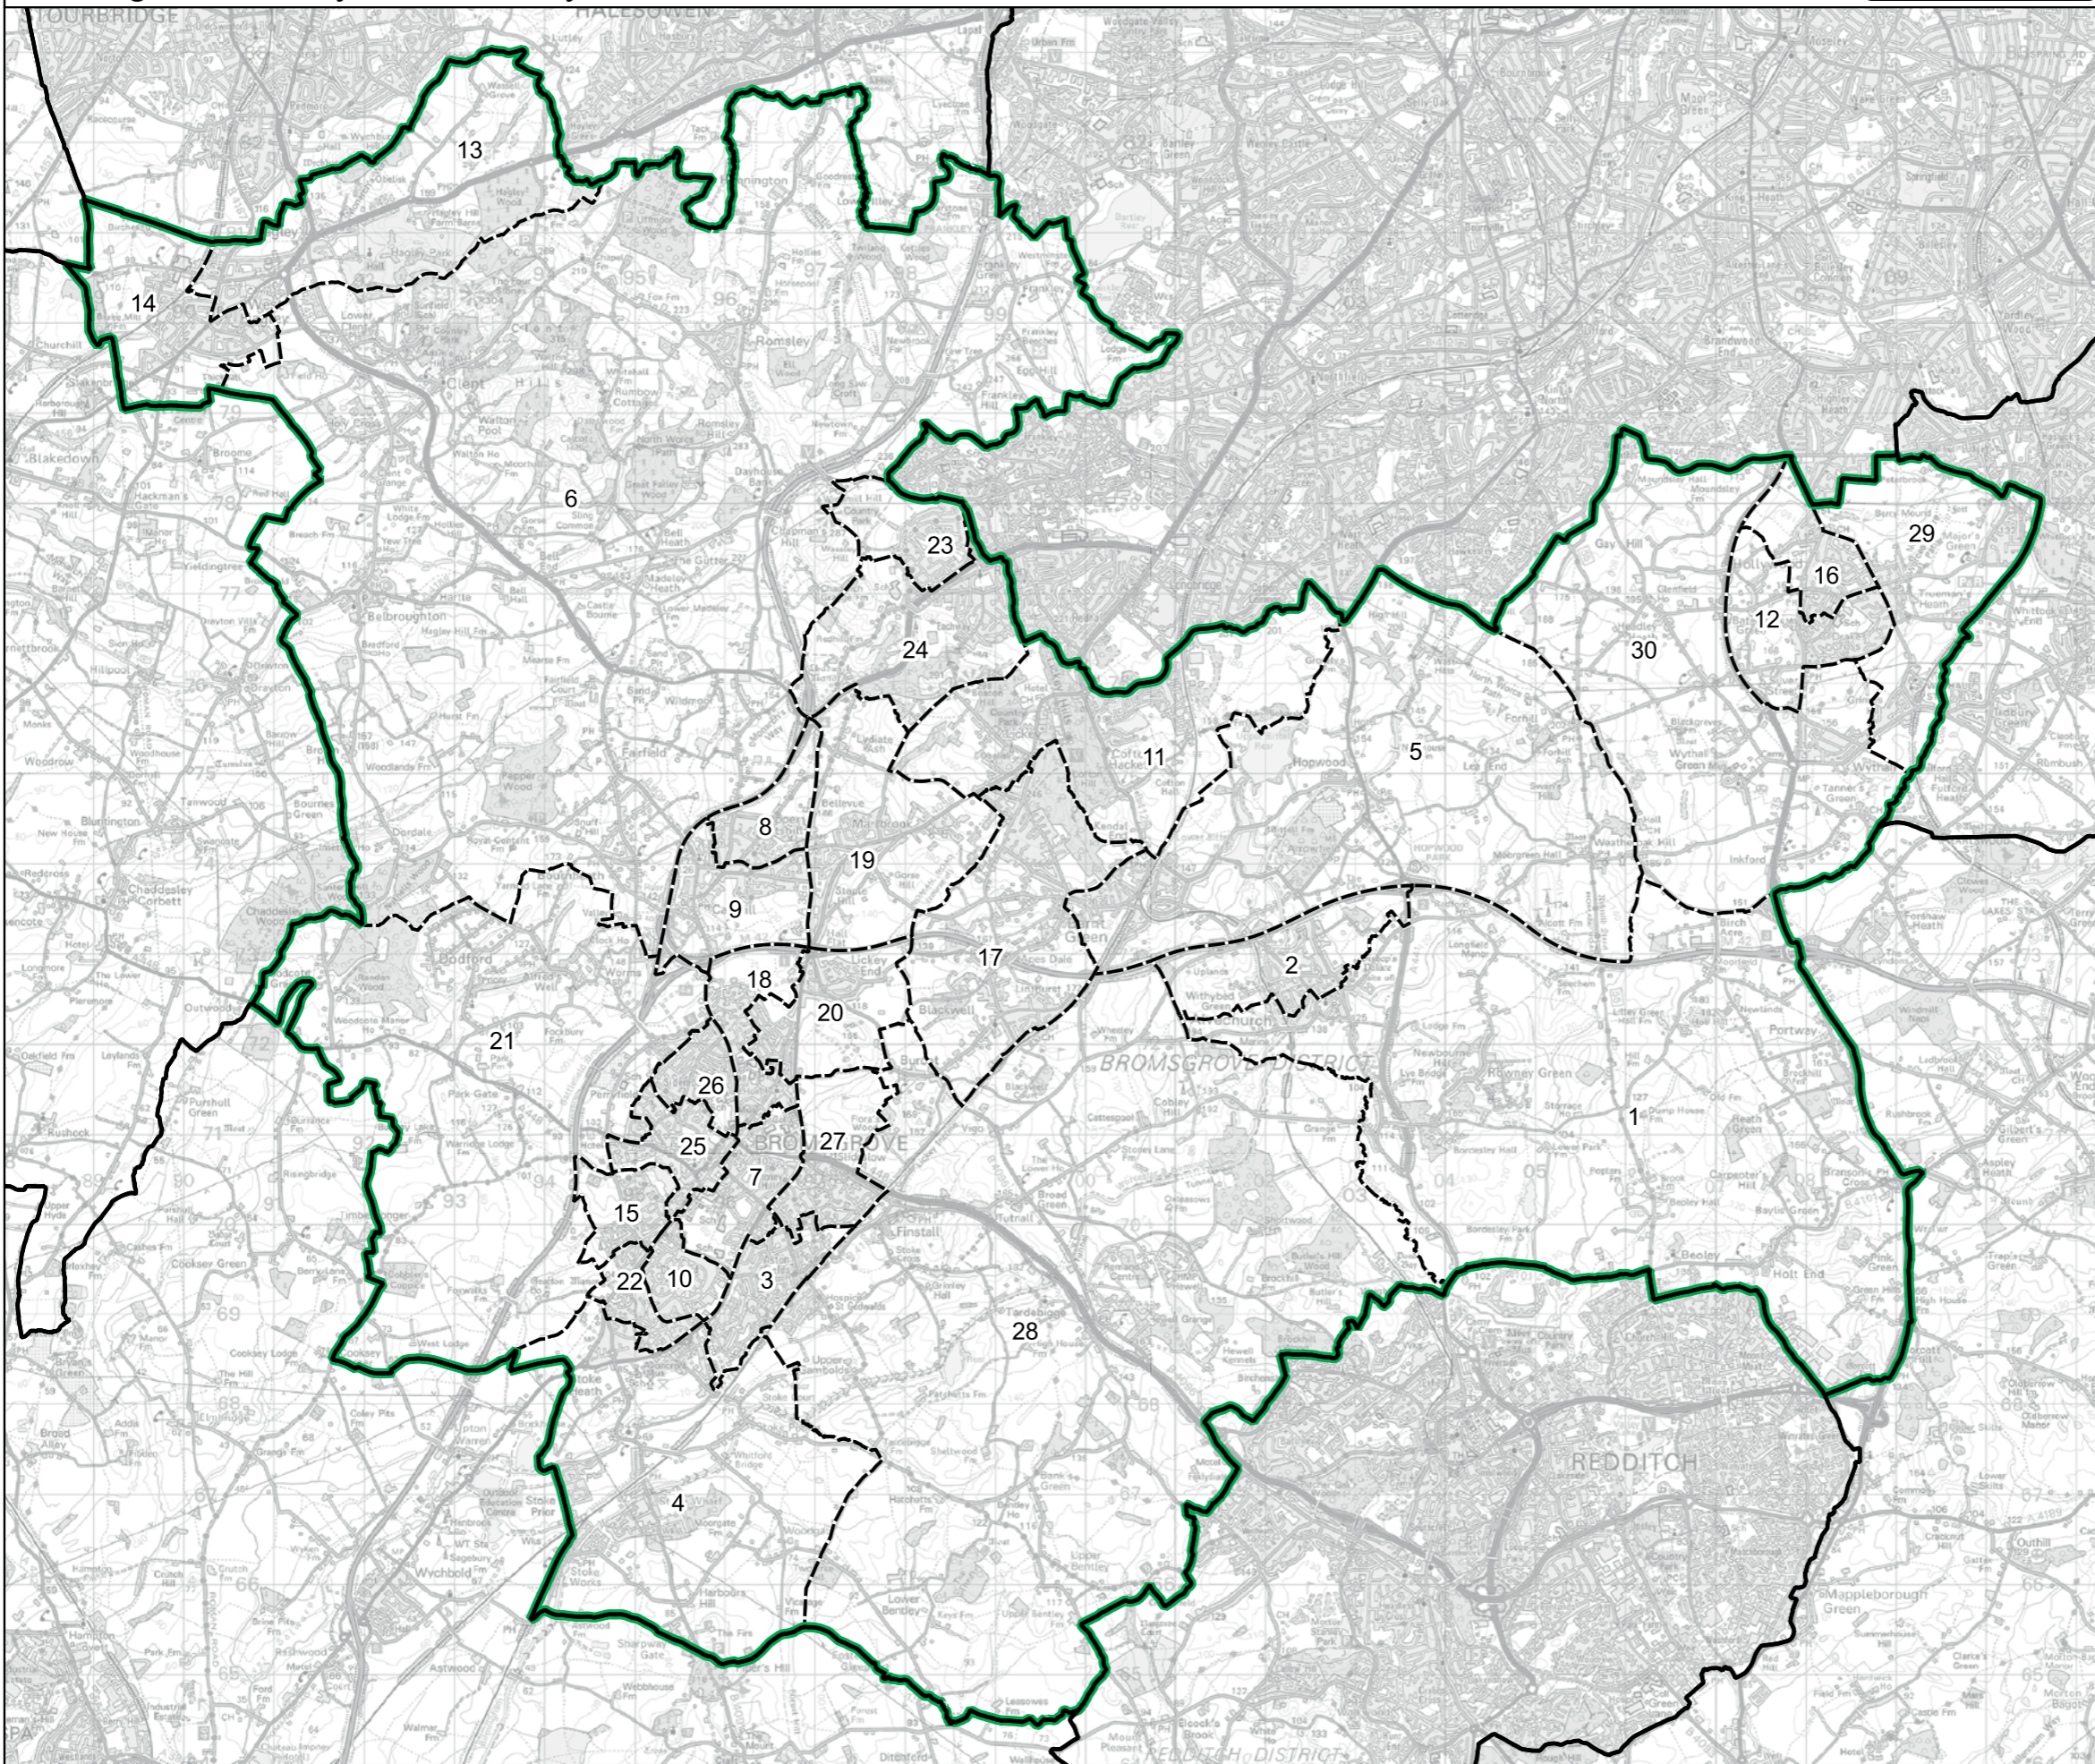

Wards:

- 1 Alvechurch South
- 2 Alvechurch Village
- 3 Aston Fields
- 4 Avoncroft
- 5 Barnt Green & Hopwood
- 6 Belbroughton & Romsley
- 7 Bromsgrove Central
- 8 Catshill North
- 9 Catshill South
- 10 Charford
- 11 Cofton
- 12 Drakes Cross
- 13 Hagley East
- 14 Hagley West
- 15 Hill Top
- 16 Hollywood
- 17 Lickey Hills
- 18 Lowes Hill
- 19 Marlbrook
- 20 Norton
- 21 Perryfields
- 22 Rock Hill
- 23 Rubery North
- 24 Rubery South
- 25 Sanders Park
- 26 Sidemoor
- 27 Slideslow
- 28 Tardebigge
- 29 Wythall East
- 30 Wythall West

- Constituency
- Local Authorities
- Wards

0 1 2 km

© Crown copyright and database rights 2023 OS 100018289. You are permitted to use this data solely to enable you to respond to, or interact with, the organisation that provided you with the data. You are not permitted to copy, sub-licence, distribute or sell any of this data to third parties in any form. Third party rights to enforce the terms of this licence shall be reserved to OS.