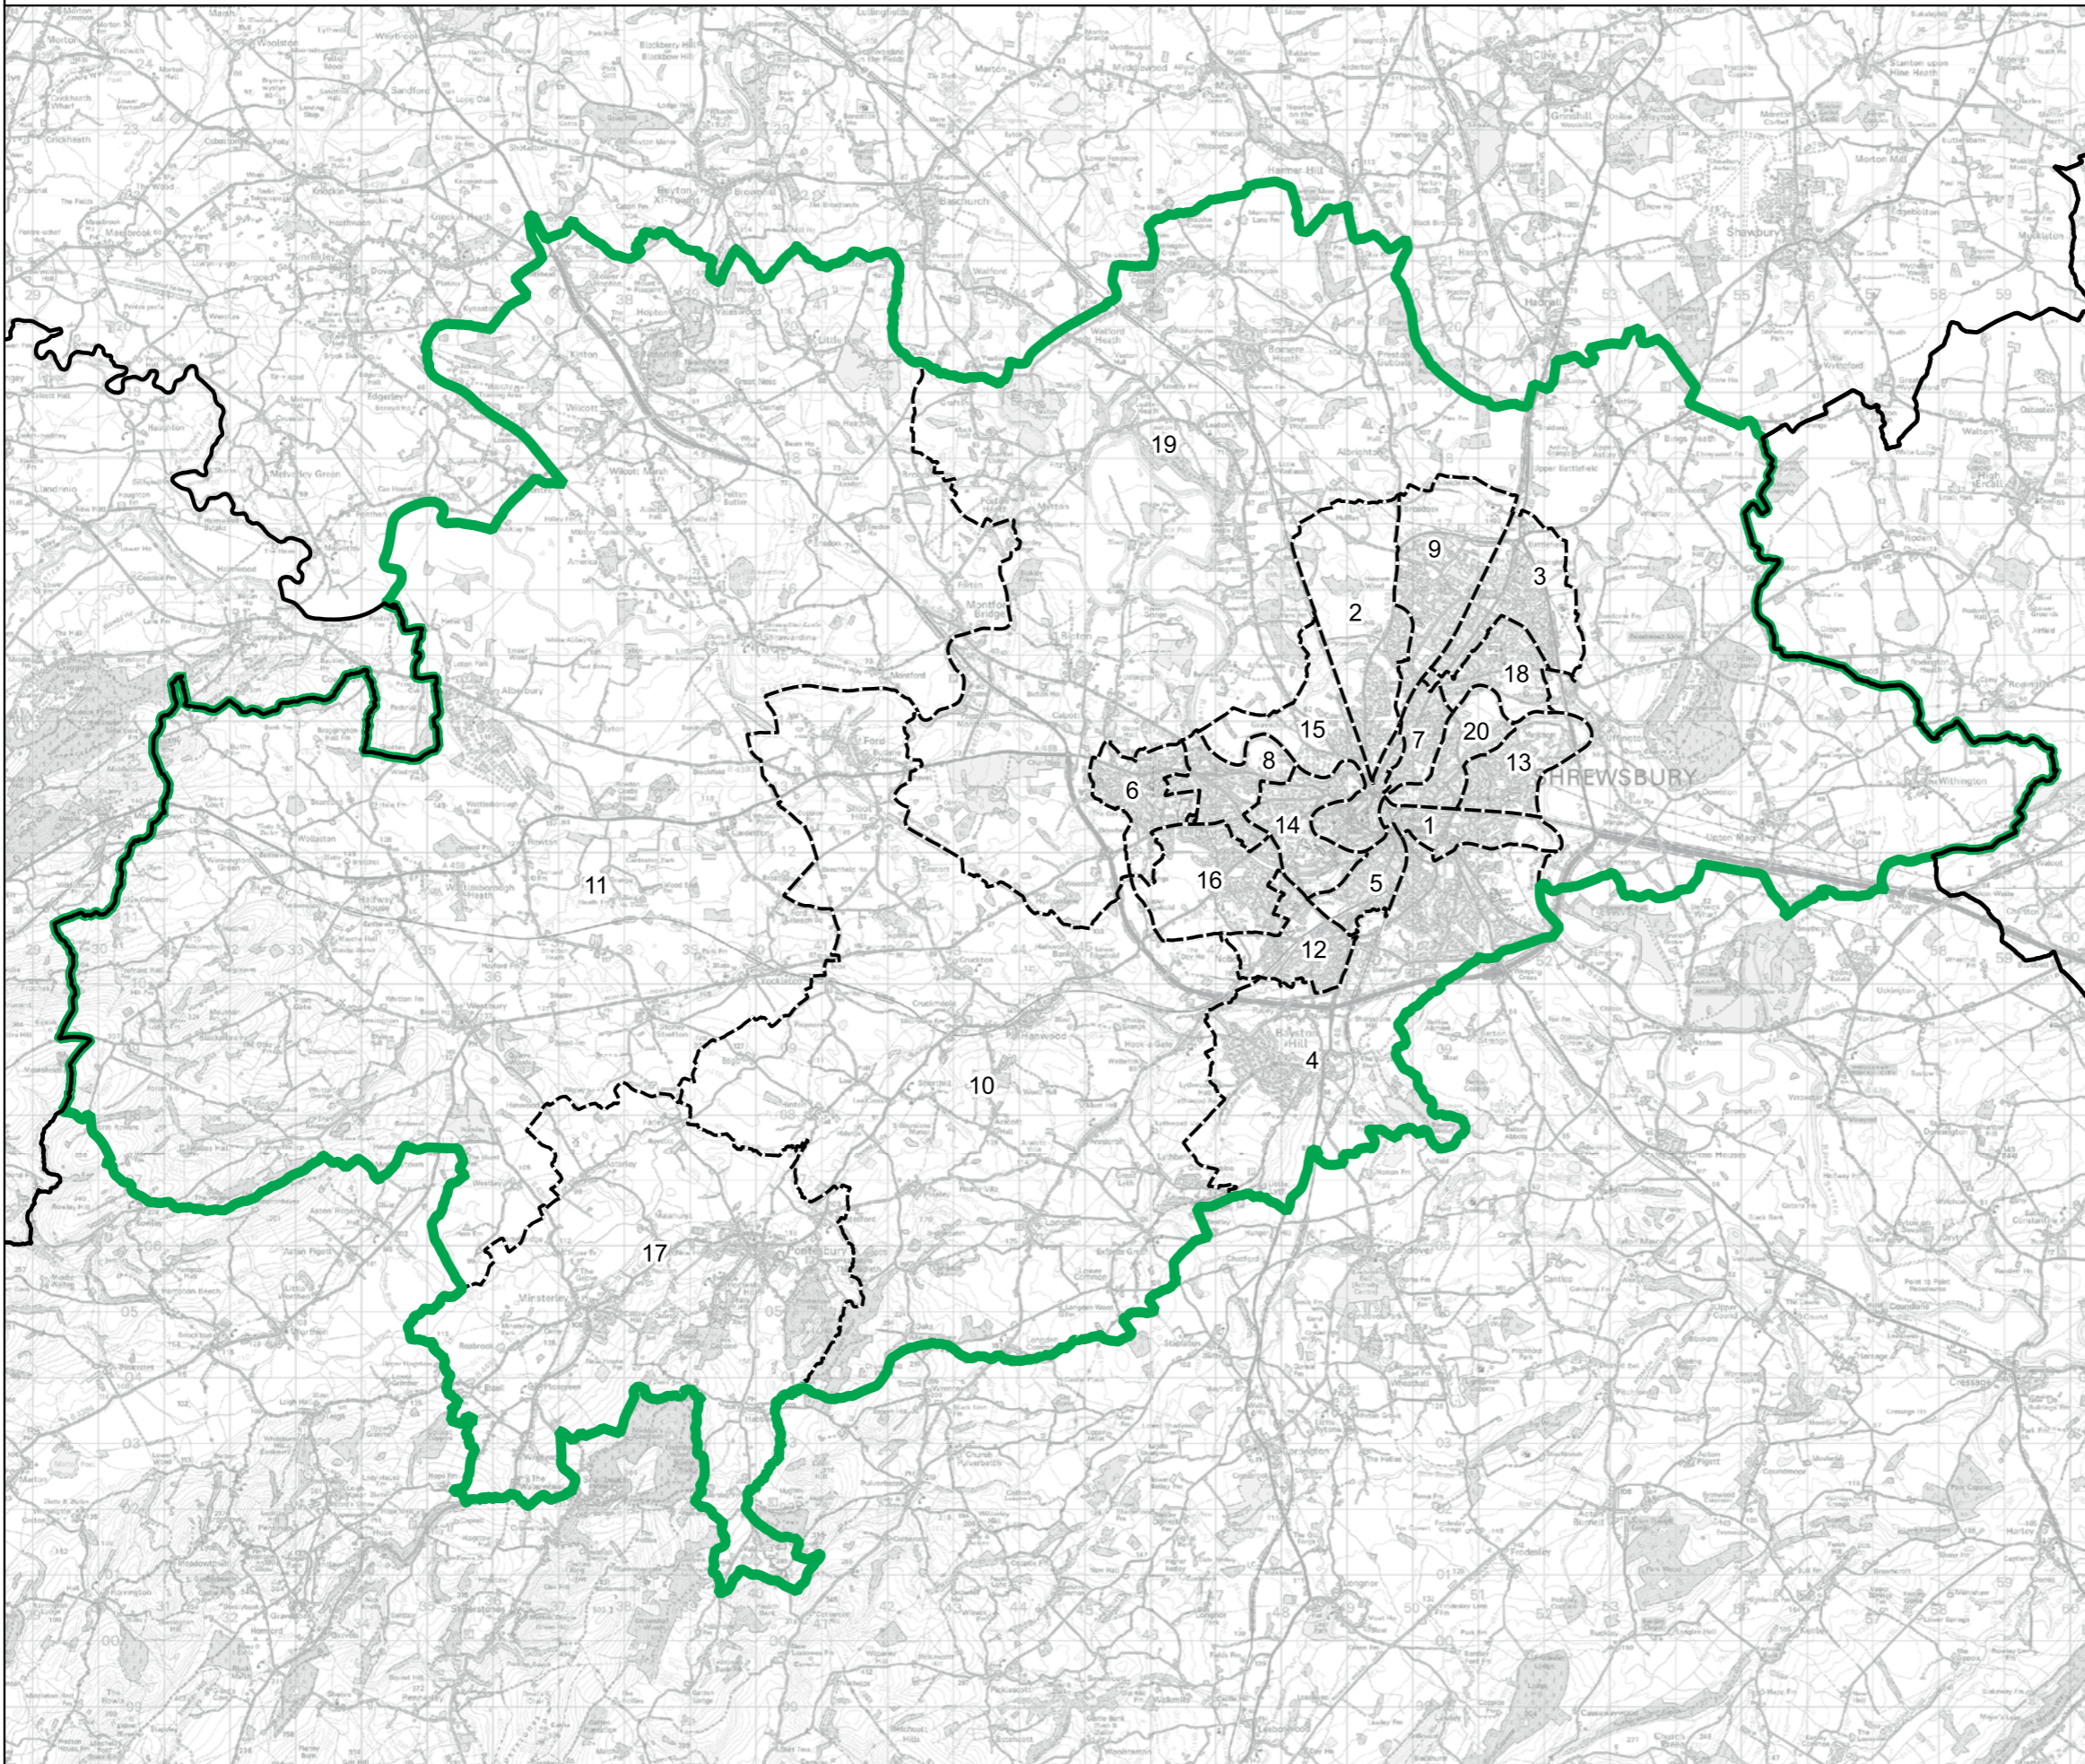

Wards:

- 1 Abbey
- 2 Bagley
- 3 Battlefield
- 4 Bayston Hill, Column and Sutton
- 5 Belle Vue
- 6 Bowbrook
- 7 Castlefields and Ditherington
- 8 Copthorne
- 9 Harlescott
- 10 Longden
- 11 Loton
- 12 Meole
- 13 Monkmoor
- 14 Porthill
- 15 Quarry and Coton Hill
- 16 Radbrook
- 17 Rea Valley
- 18 Sundorne
- 19 Tern
- 20 Underdale

- Constituency
- Local Authorities
- Wards

© Crown copyright and database rights 2023 OS 100018289. You are permitted to use this data solely to enable you to respond to, or interact with, the organisation that provided you with the data. You are not permitted to copy, sub-licence, distribute or sell any of this data to third parties in any form. Third party rights to enforce the terms of this licence shall be reserved to OS.