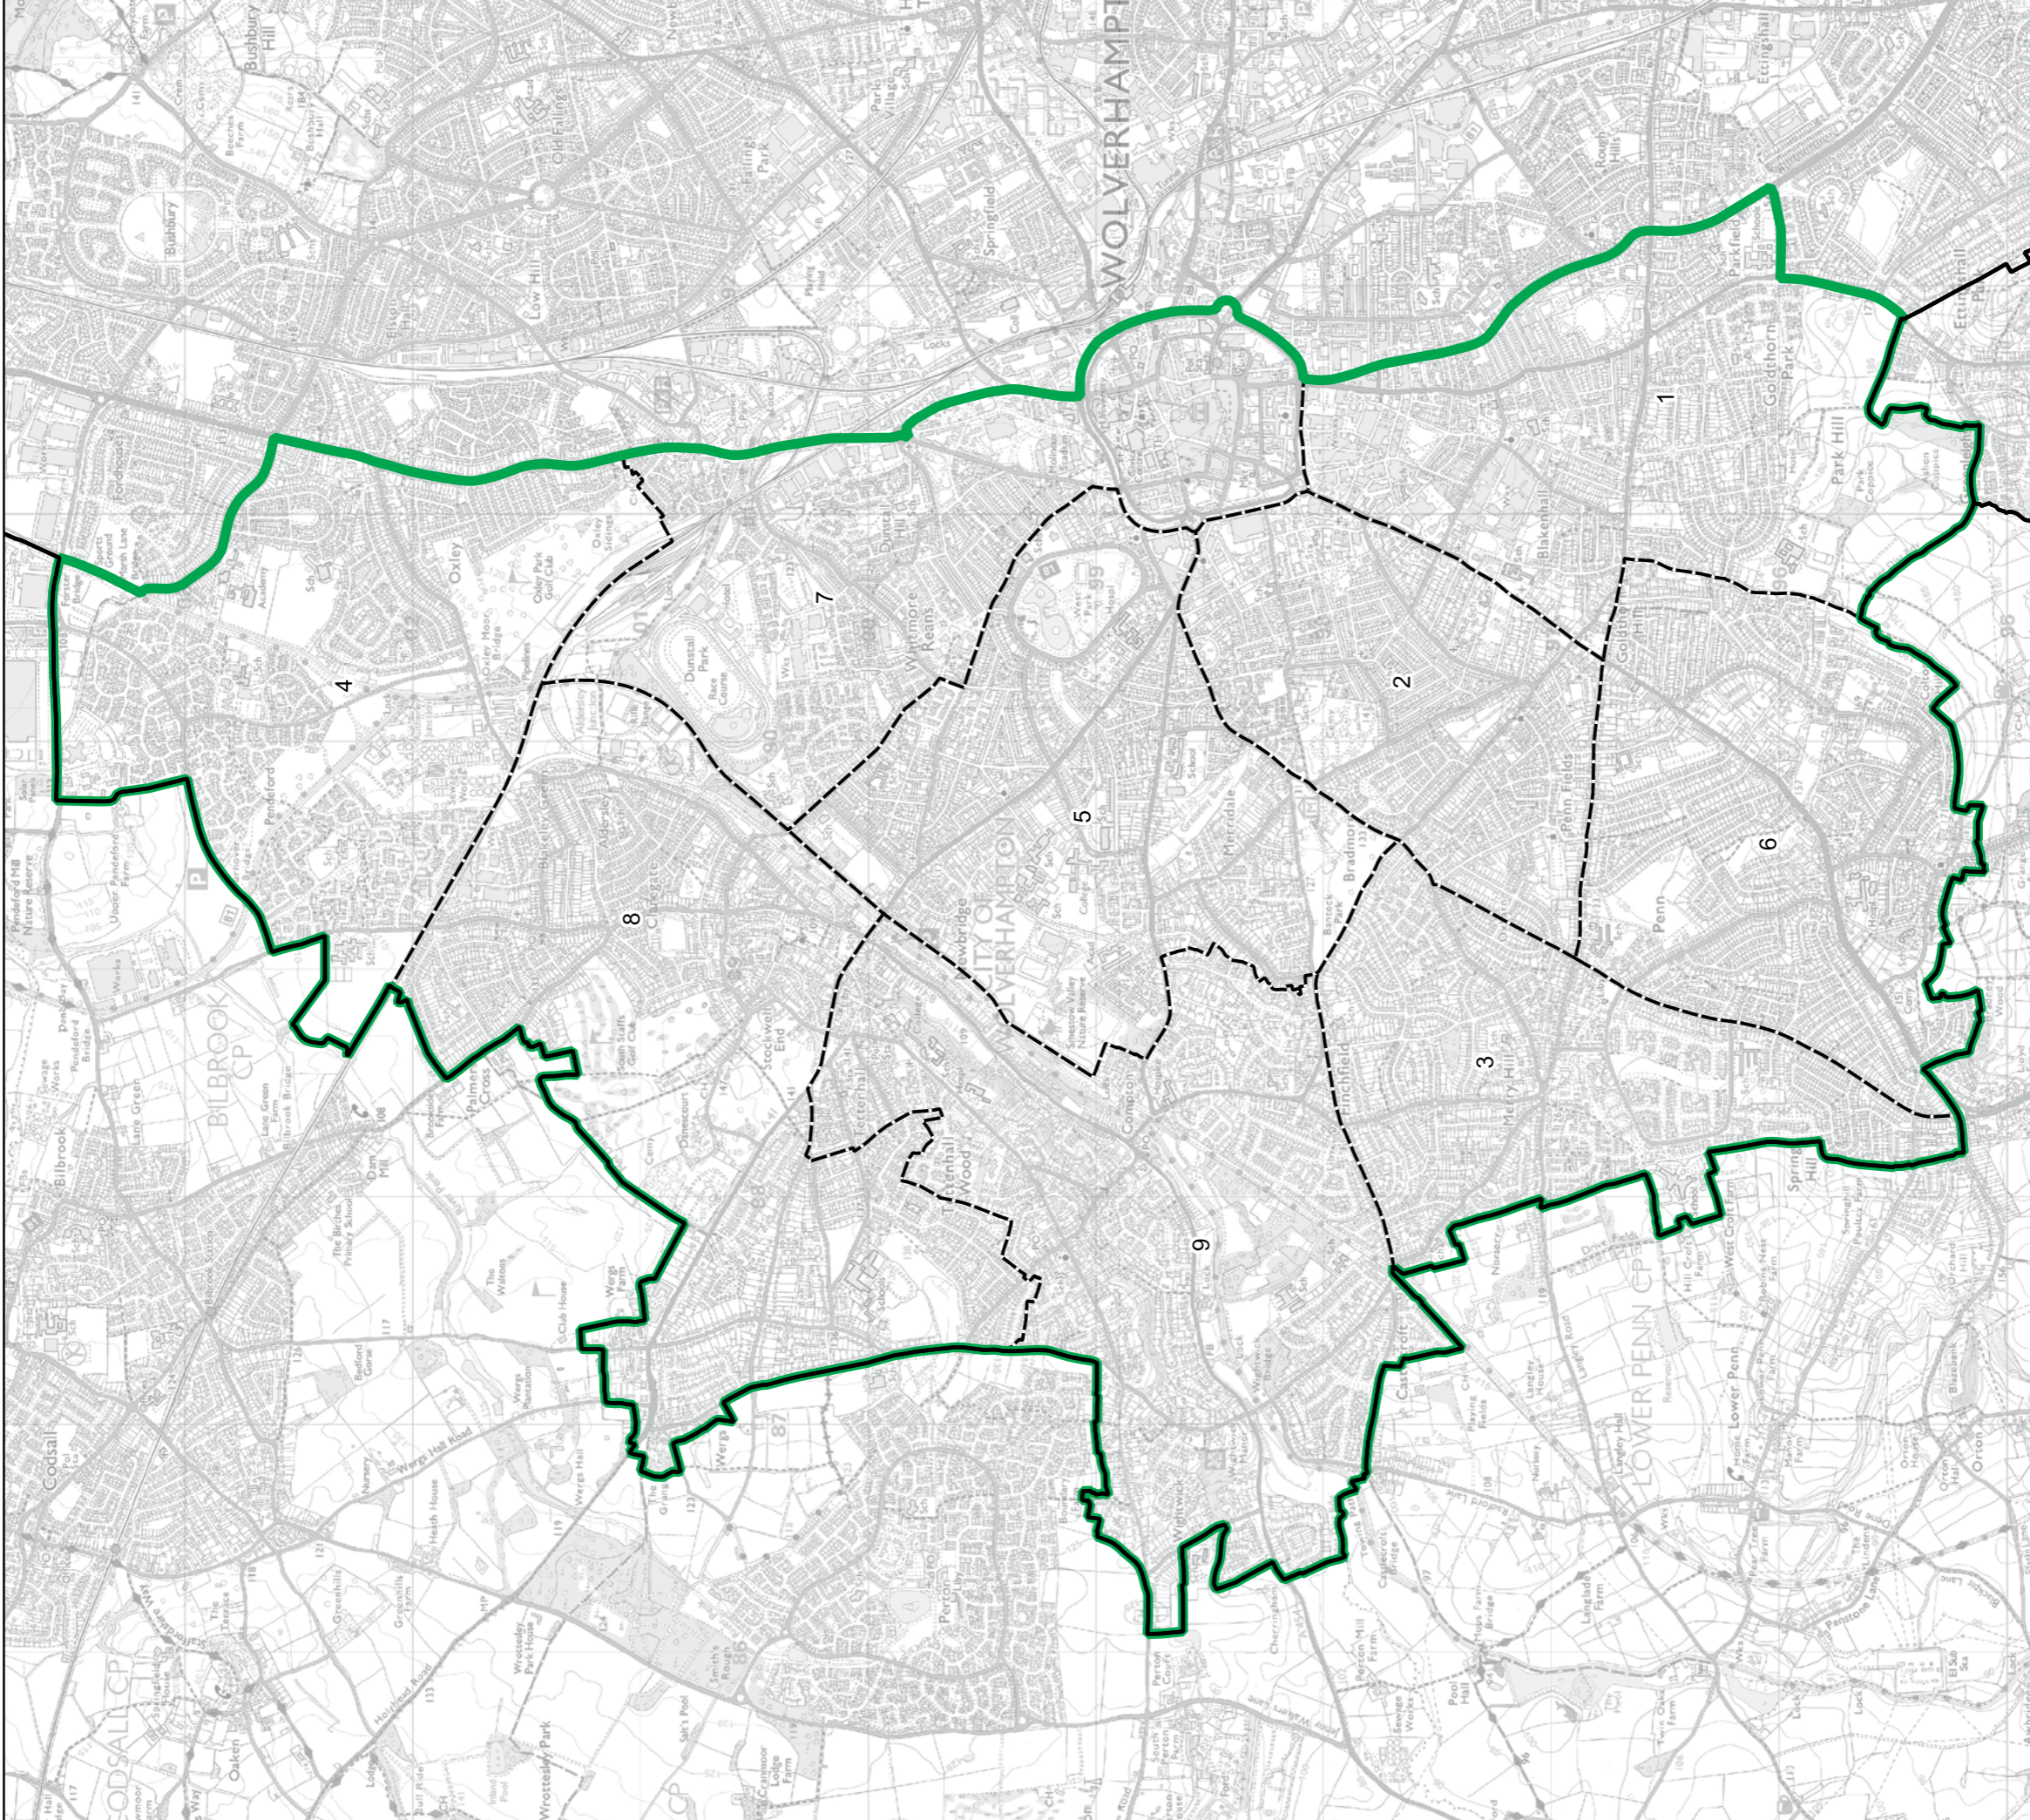

Boundary Commission for England - Final Recommendations for the West Midlands Region
Wolverhampton West Borough Constituency - Electorate 75,592

1. **Wards:**
2. 1 Blakenhall
   - 2 Graiseley
   - 3 Merry Hill
   - 4 Oxley
   - 5 Park
   - 6 Penn
   - 7 St. Peter's
   - 8 Tettenhall Regis
   - 9 Tettenhall Wightwick

Constituency (thick green outline)

Local Authorities (dashed line)

Wards (dotted line)

© Crown copyright and database rights 2023 OS 100018289. You are permitted to use this data solely to enable you to respond to, or interact with, the organisation that provided you with the data. You are not permitted to copy, sub-licence, distribute or sell any of this data to third parties in any form. Third party rights to enforce the terms of this licence shall be reserved to OS.

Wolverhampton West Borough Constituency