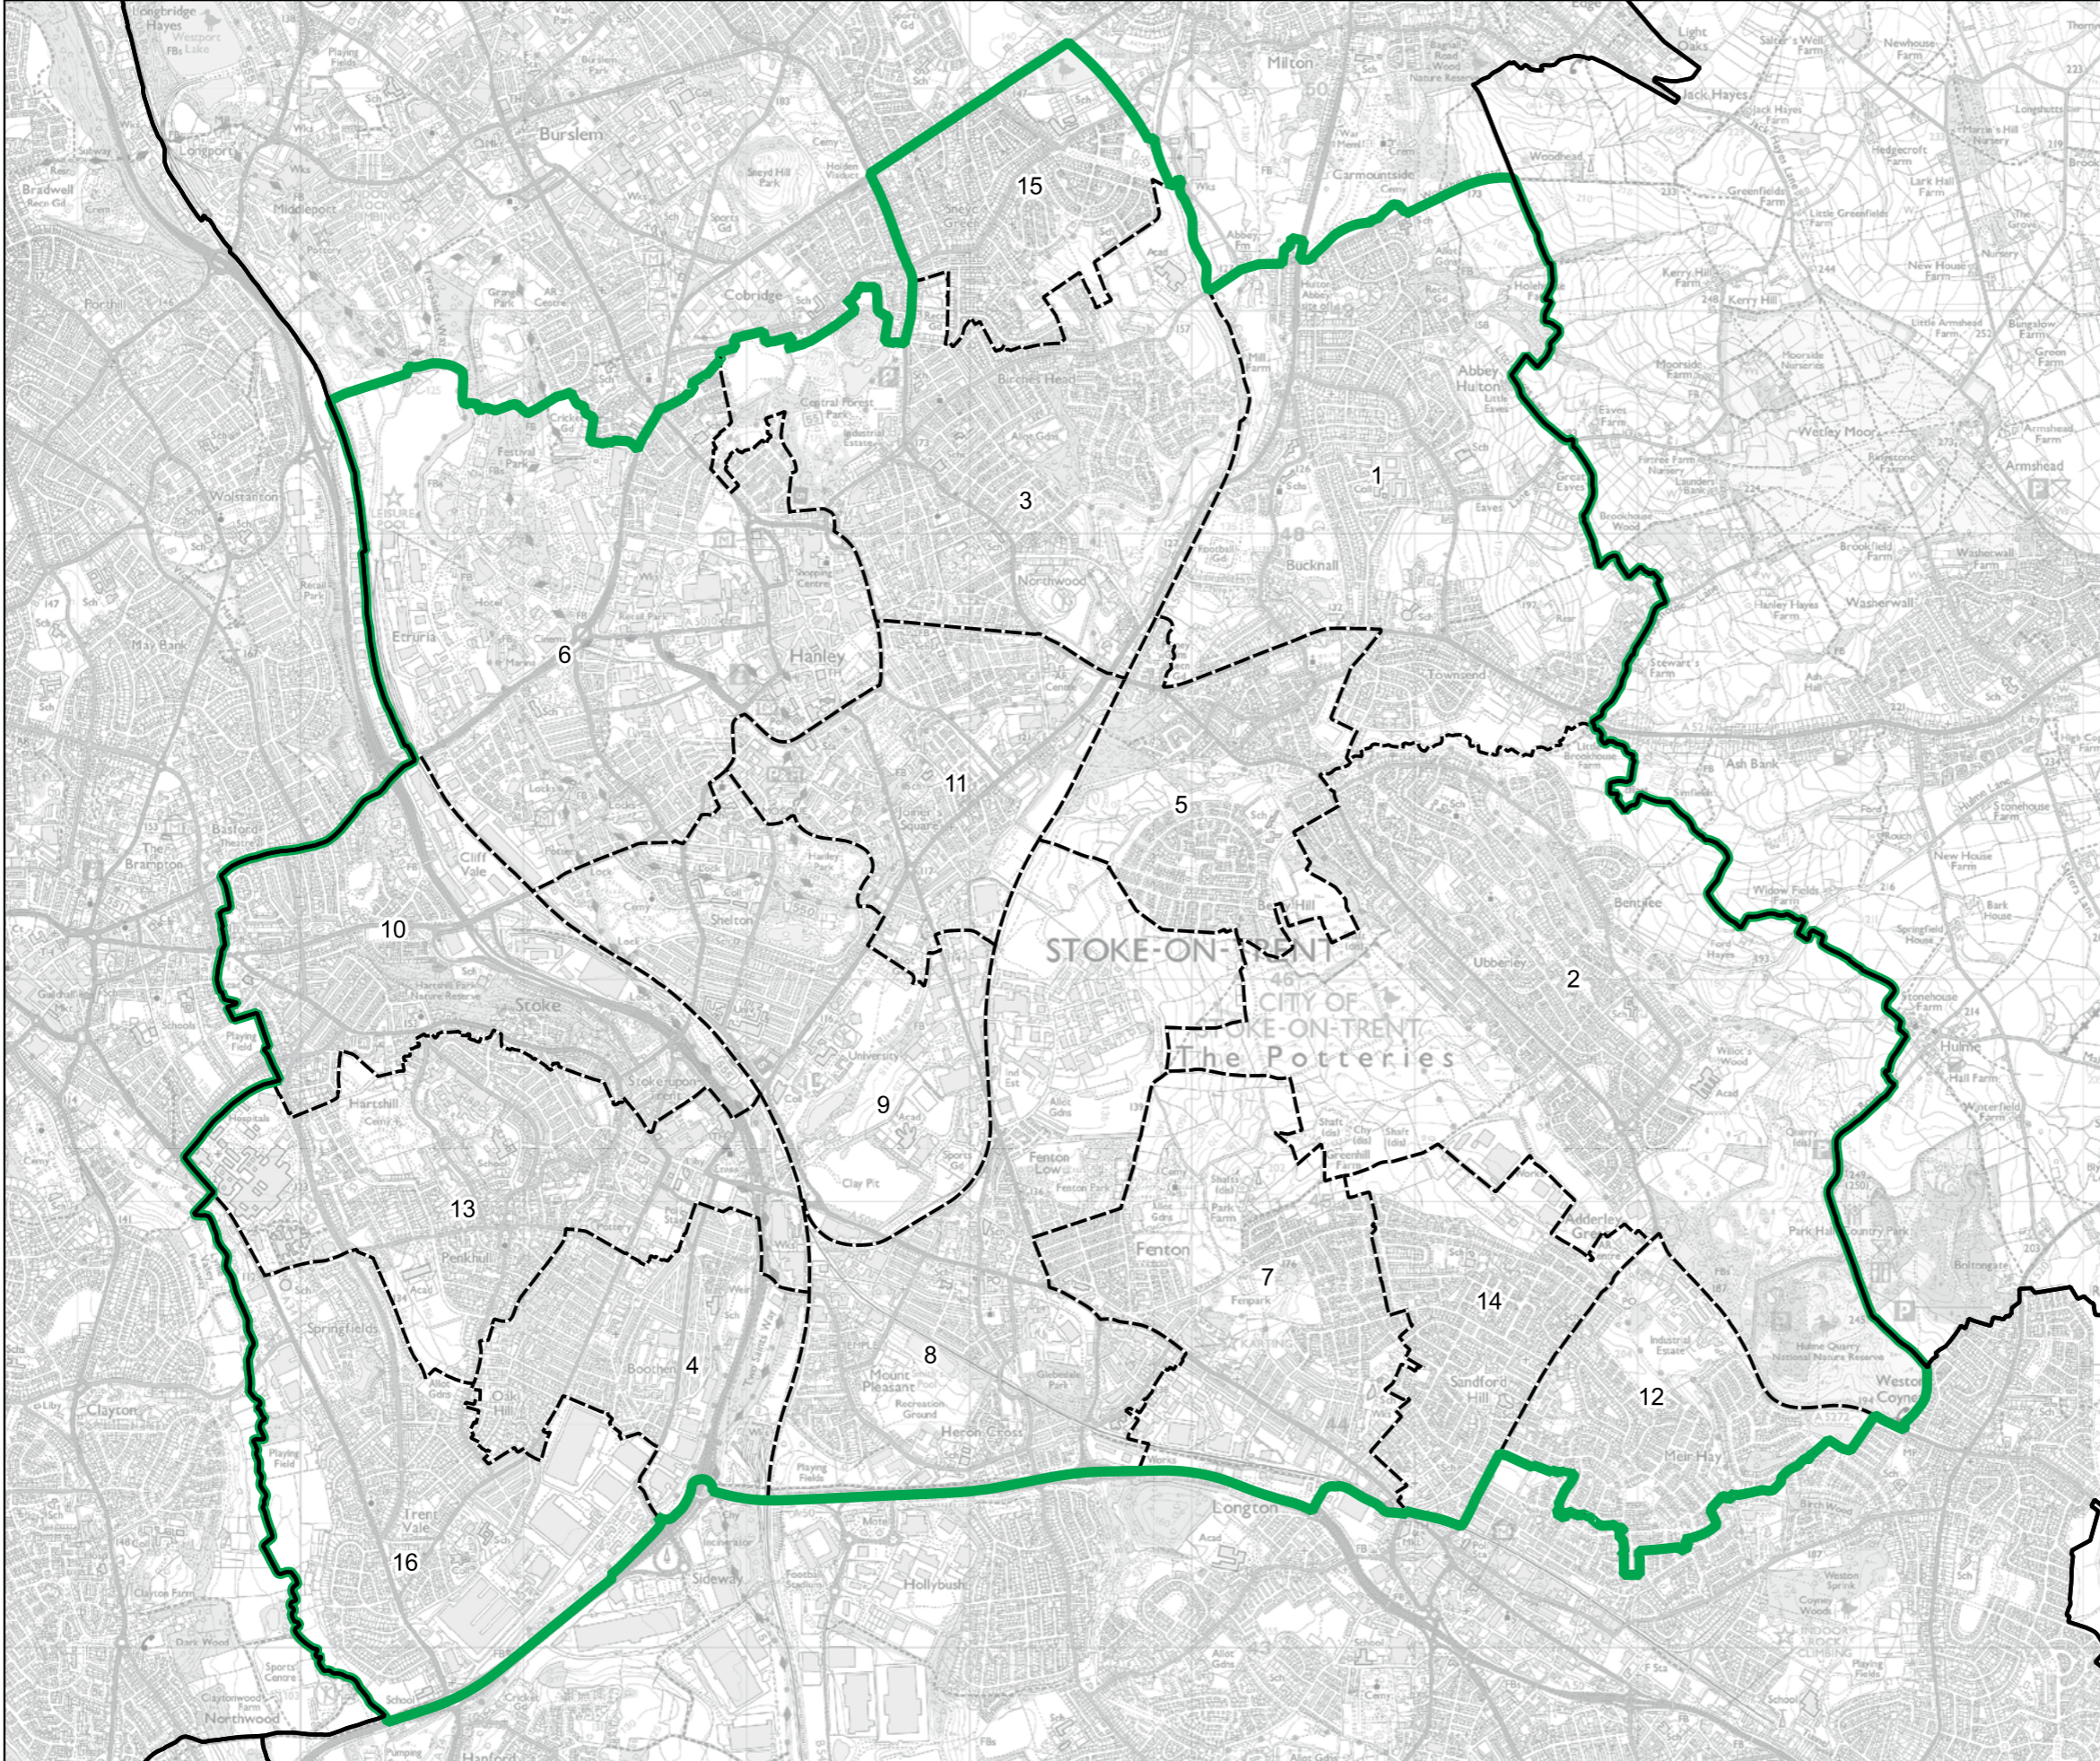

Wards:

- 1 Abbey Hulton and Townsend
- 2 Bentilee and Ubberley
- 3 Birches Head and Central Forest Park
- 4 Boothen and Oak Hill
- 5 Eaton Park
- 6 Etruria and Hanley
- 7 Fenton East
- 8 Fenton West and Mount Pleasant
- 9 Hanley Park and Shelton
- 10 Hartshill and Basford
- 11 Joiner's Square
- 12 Meir Hay
- 13 Penkhull and Stoke
- 14 Sandford Hill
- 15 Sneyd Green
- 16 Springfields and Trent Vale

- Constituency
- Local Authorities
- Wards

0 0.4 0.8 km

© Crown copyright and database rights 2023 OS 100018289. You are permitted to use this data solely to enable you to respond to, or interact with, the organisation that provided you with the data. You are not permitted to copy, sub-licence, distribute or sell any of this data to third parties in any form. Third party rights to enforce the terms of this licence shall be reserved to OS.

Stoke-on-Trent Central Borough Constituency