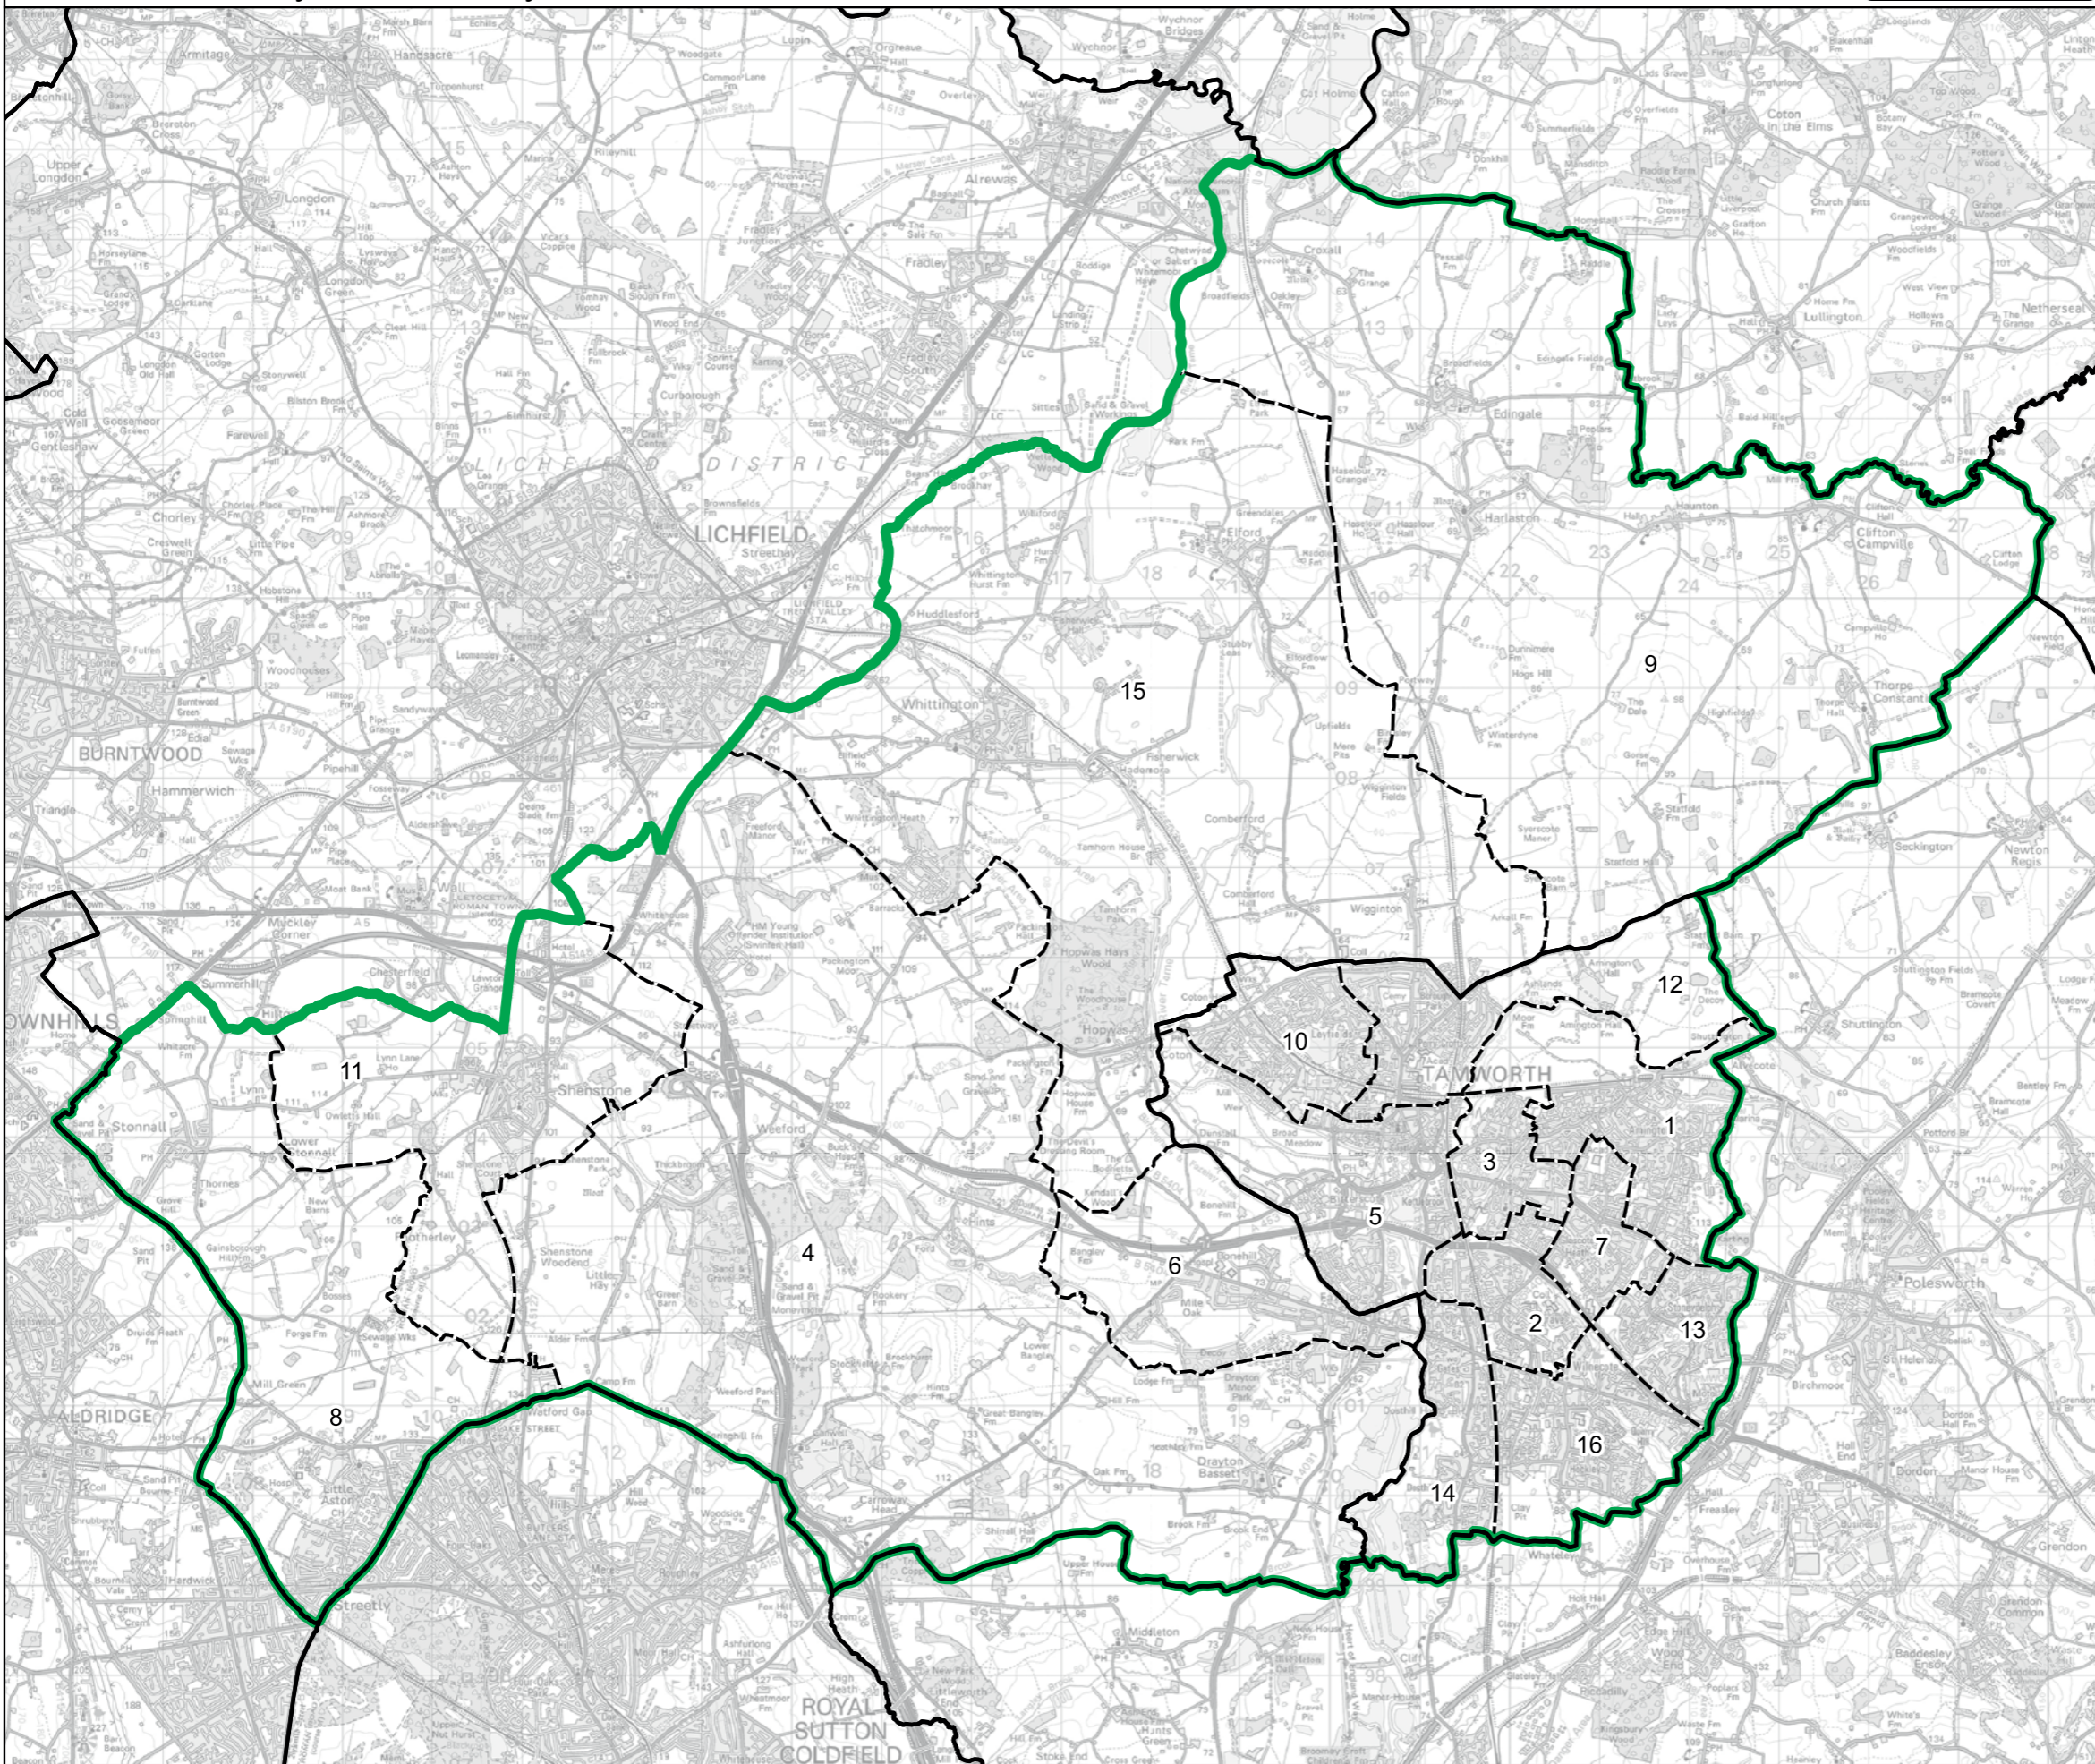

1. Wards:
1. 1 Amington
  2. 2 Belgrave
  3. 3 Bolehall
  4. 4 Bourne Vale
  5. 5 Castle
  6. 6 Fazeley
  7. 7 Glascote
  8. 8 Little Aston & Stonnall
  9. 9 Mease Valley
  10. 10 Mercian
  11. 11 Shenstone
  12. 12 Spital
  13. 13 Stonydelph
  14. 14 Trinity
  15. 15 Whittington & Streethay (Part)
  16. 16 Wilnecote

- Constituency
- Local Authorities
- Wards

0 1 2 km

© Crown copyright and database rights 2023 OS 100018289. You are permitted to use this data solely to enable you to respond to, or interact with, the organisation that provided you with the data. You are not permitted to copy, sub-licence, distribute or sell any of this data to third parties in any form. Third party rights to enforce the terms of this licence shall be reserved to OS.