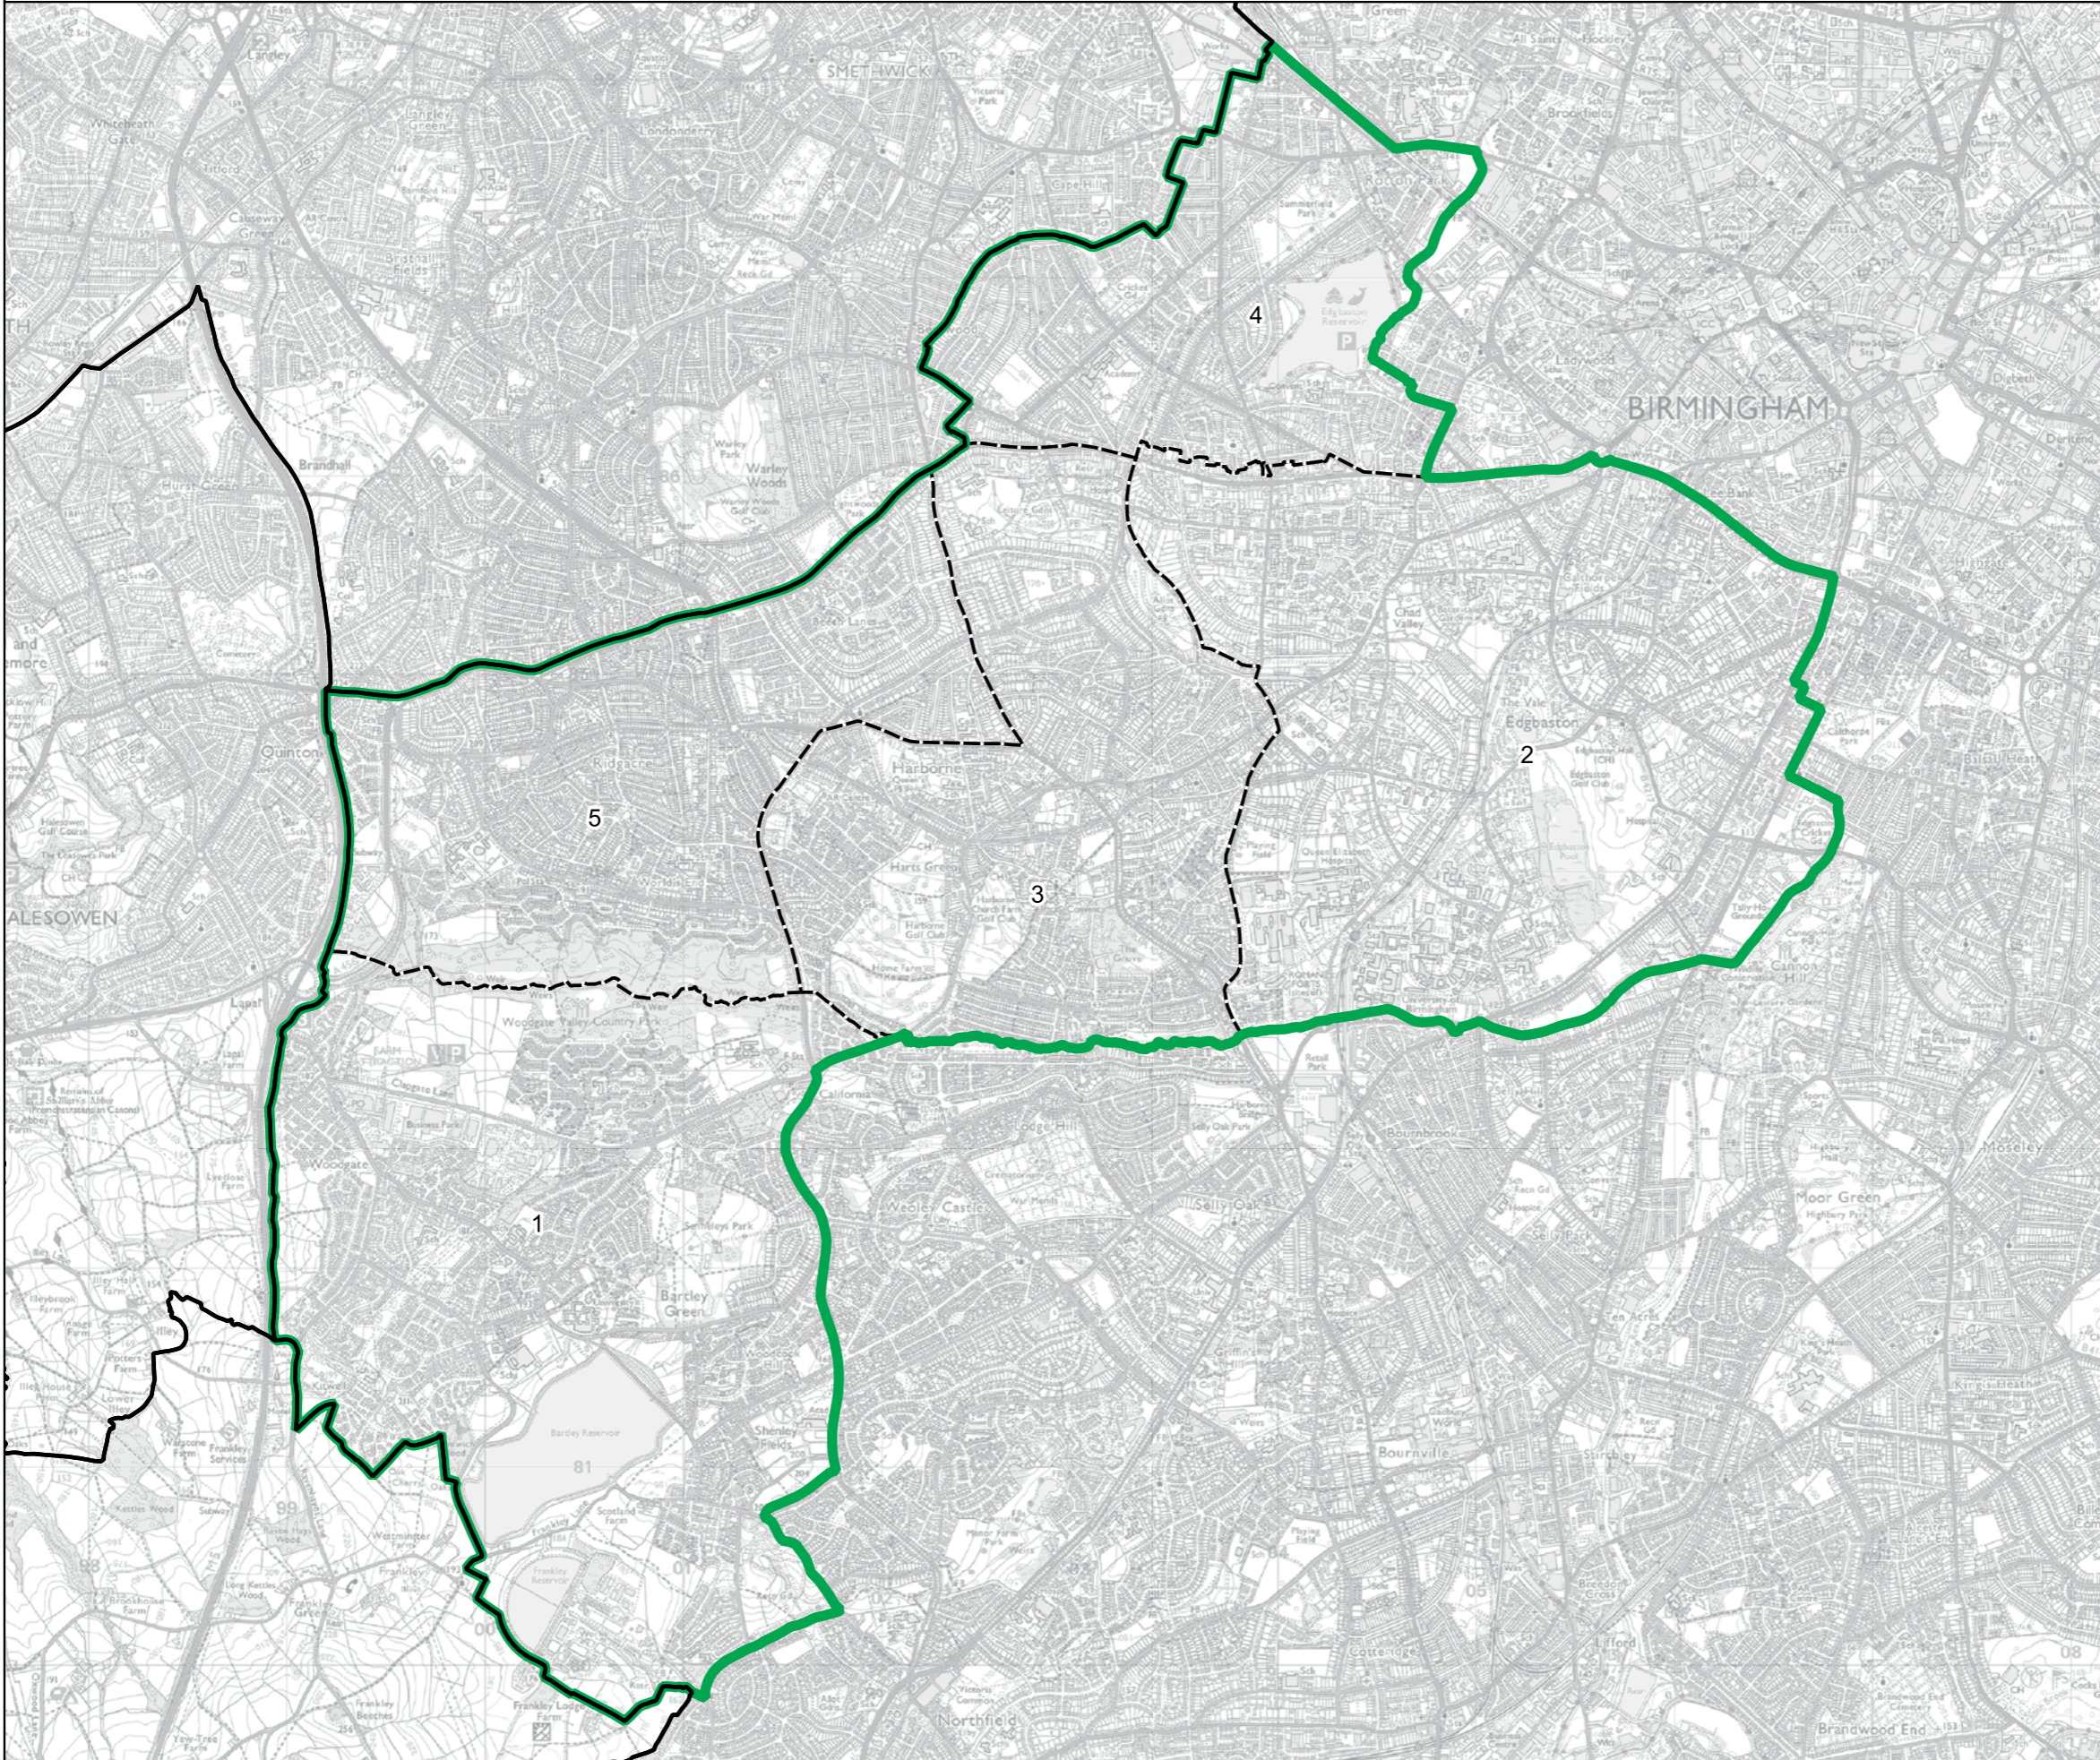

Wards:

- 1 Bartley Green
- 2 Edgbaston
- 3 Harborne
- 4 North Edgbaston
- 5 Quinton

- Constituency
- Local Authorities
- Wards

0 0.5 1 km

© Crown copyright and database rights 2023 OS 100018289. You are permitted to use this data solely to enable you to respond to, or interact with, the organisation that provided you with the data. You are not permitted to copy, sub-licence, distribute or sell any of this data to third parties in any form. Third party rights to enforce the terms of this licence shall be reserved to OS.

Birmingham Edgbaston Borough Constituency