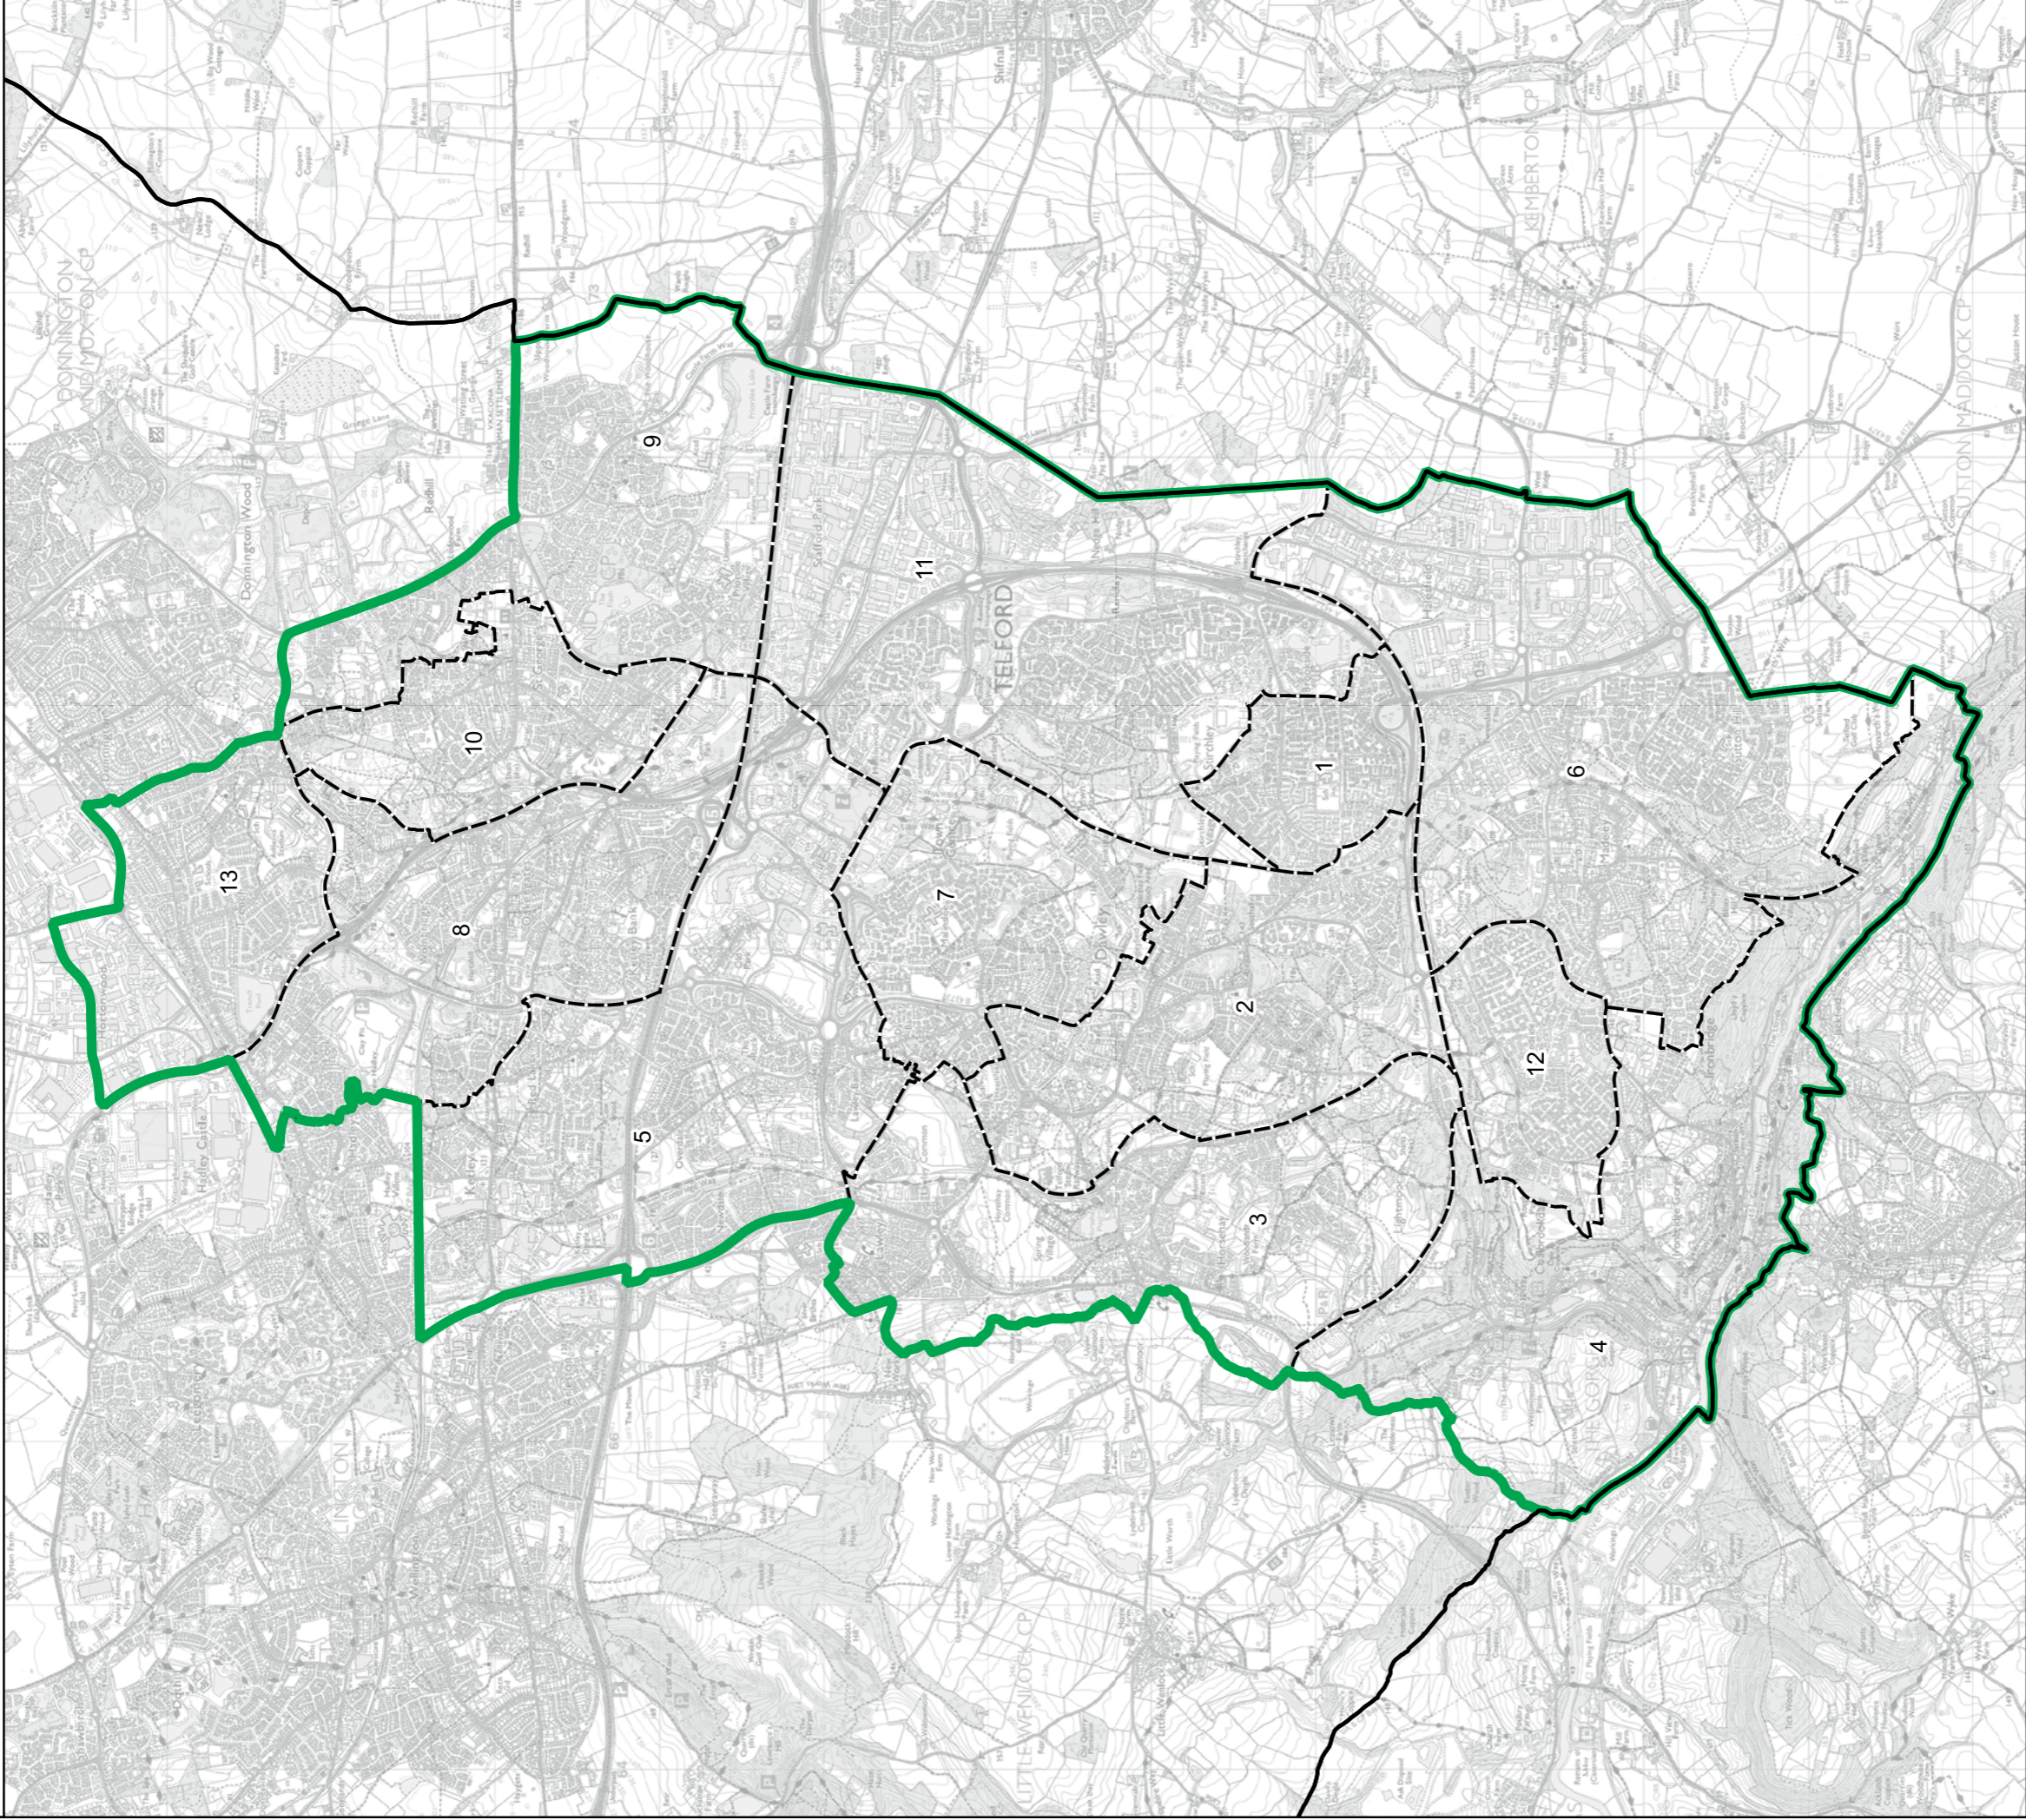

Boundary Commission for England - Final Recommendations for the West Midlands Region
Telford Borough Constituency - Electorate 70,768

1. **Wards:**

1 Brookside	8 Oakengates & Ketley
2 Dawley & Aqueeduct	9 Bank
3 Horsehay & Lightmoor	10 Priorslee
4 Ironbridge Gorge	11 St. Georges
5 Ketley & Overdale	12 The Nedge
6 Madeley & Sutton Hill	13 Woodside
7 Malinslee & Dawley Bank	Wrockwardine Wood & Trench

Constituency (thick green line)

Local Authorities (dashed line)

Wards (dotted line)

Scale: 0, 0.6, 1.2 km

North Arrow: N

© Crown copyright and database rights 2023 OS 100018289. You are permitted to use this data solely to enable you to respond to, or interact with, the organisation that provided you with the data. You are not permitted to copy, sub-licence, distribute or sell any of this data to third parties in any form. Third party rights to enforce the terms of this licence shall be reserved to OS.

Telford Borough Constituency