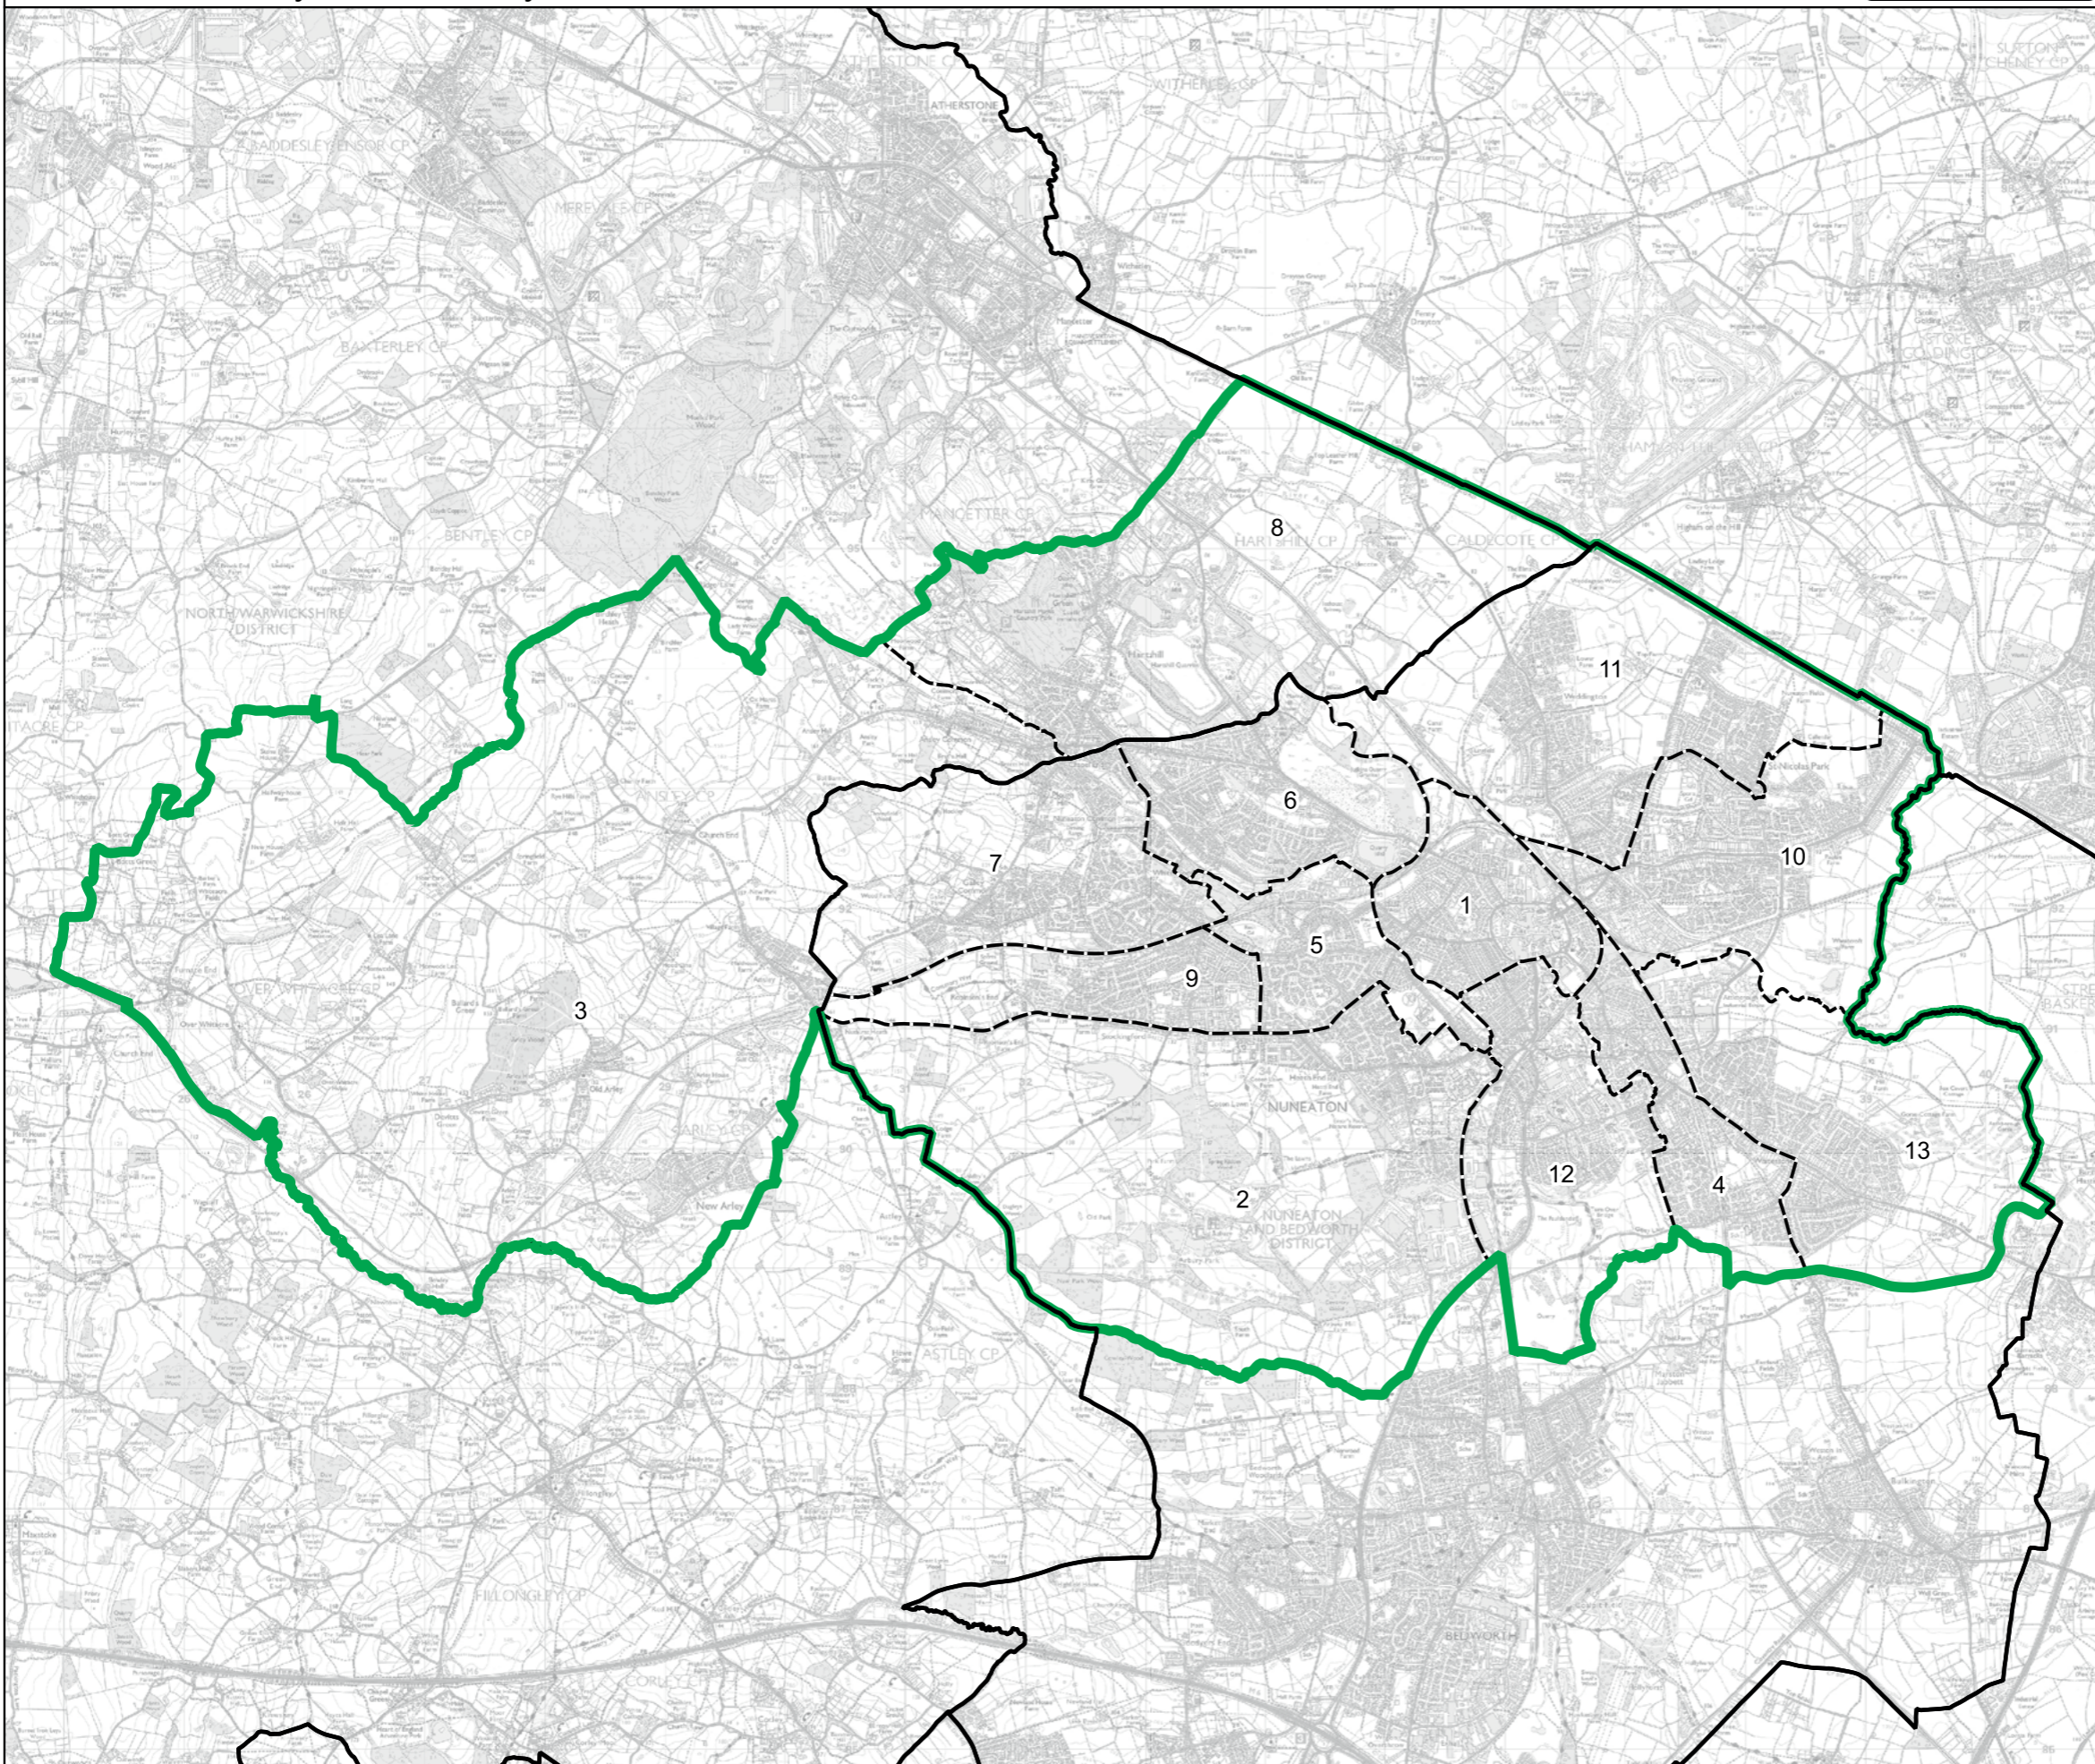

Wards:

- 1 Abbey
- 2 Arbury
- 3 Arley and Whitacre
- 4 Attleborough
- 5 Bar Pool
- 6 Camp Hill
- 7 Galley Common
- 8 Hartshill
- 9 Kingswood
- 10 St. Nicolas
- 11 Weddington
- 12 Wem Brook
- 13 Whitestone

- Constituency
- Local Authorities
- Wards

0 0.8 1.6 km

© Crown copyright and database rights 2023 OS 100018289. You are permitted to use this data solely to enable you to respond to, or interact with, the organisation that provided you with the data. You are not permitted to copy, sub-licence, distribute or sell any of this data to third parties in any form. Third party rights to enforce the terms of this licence shall be reserved to OS.