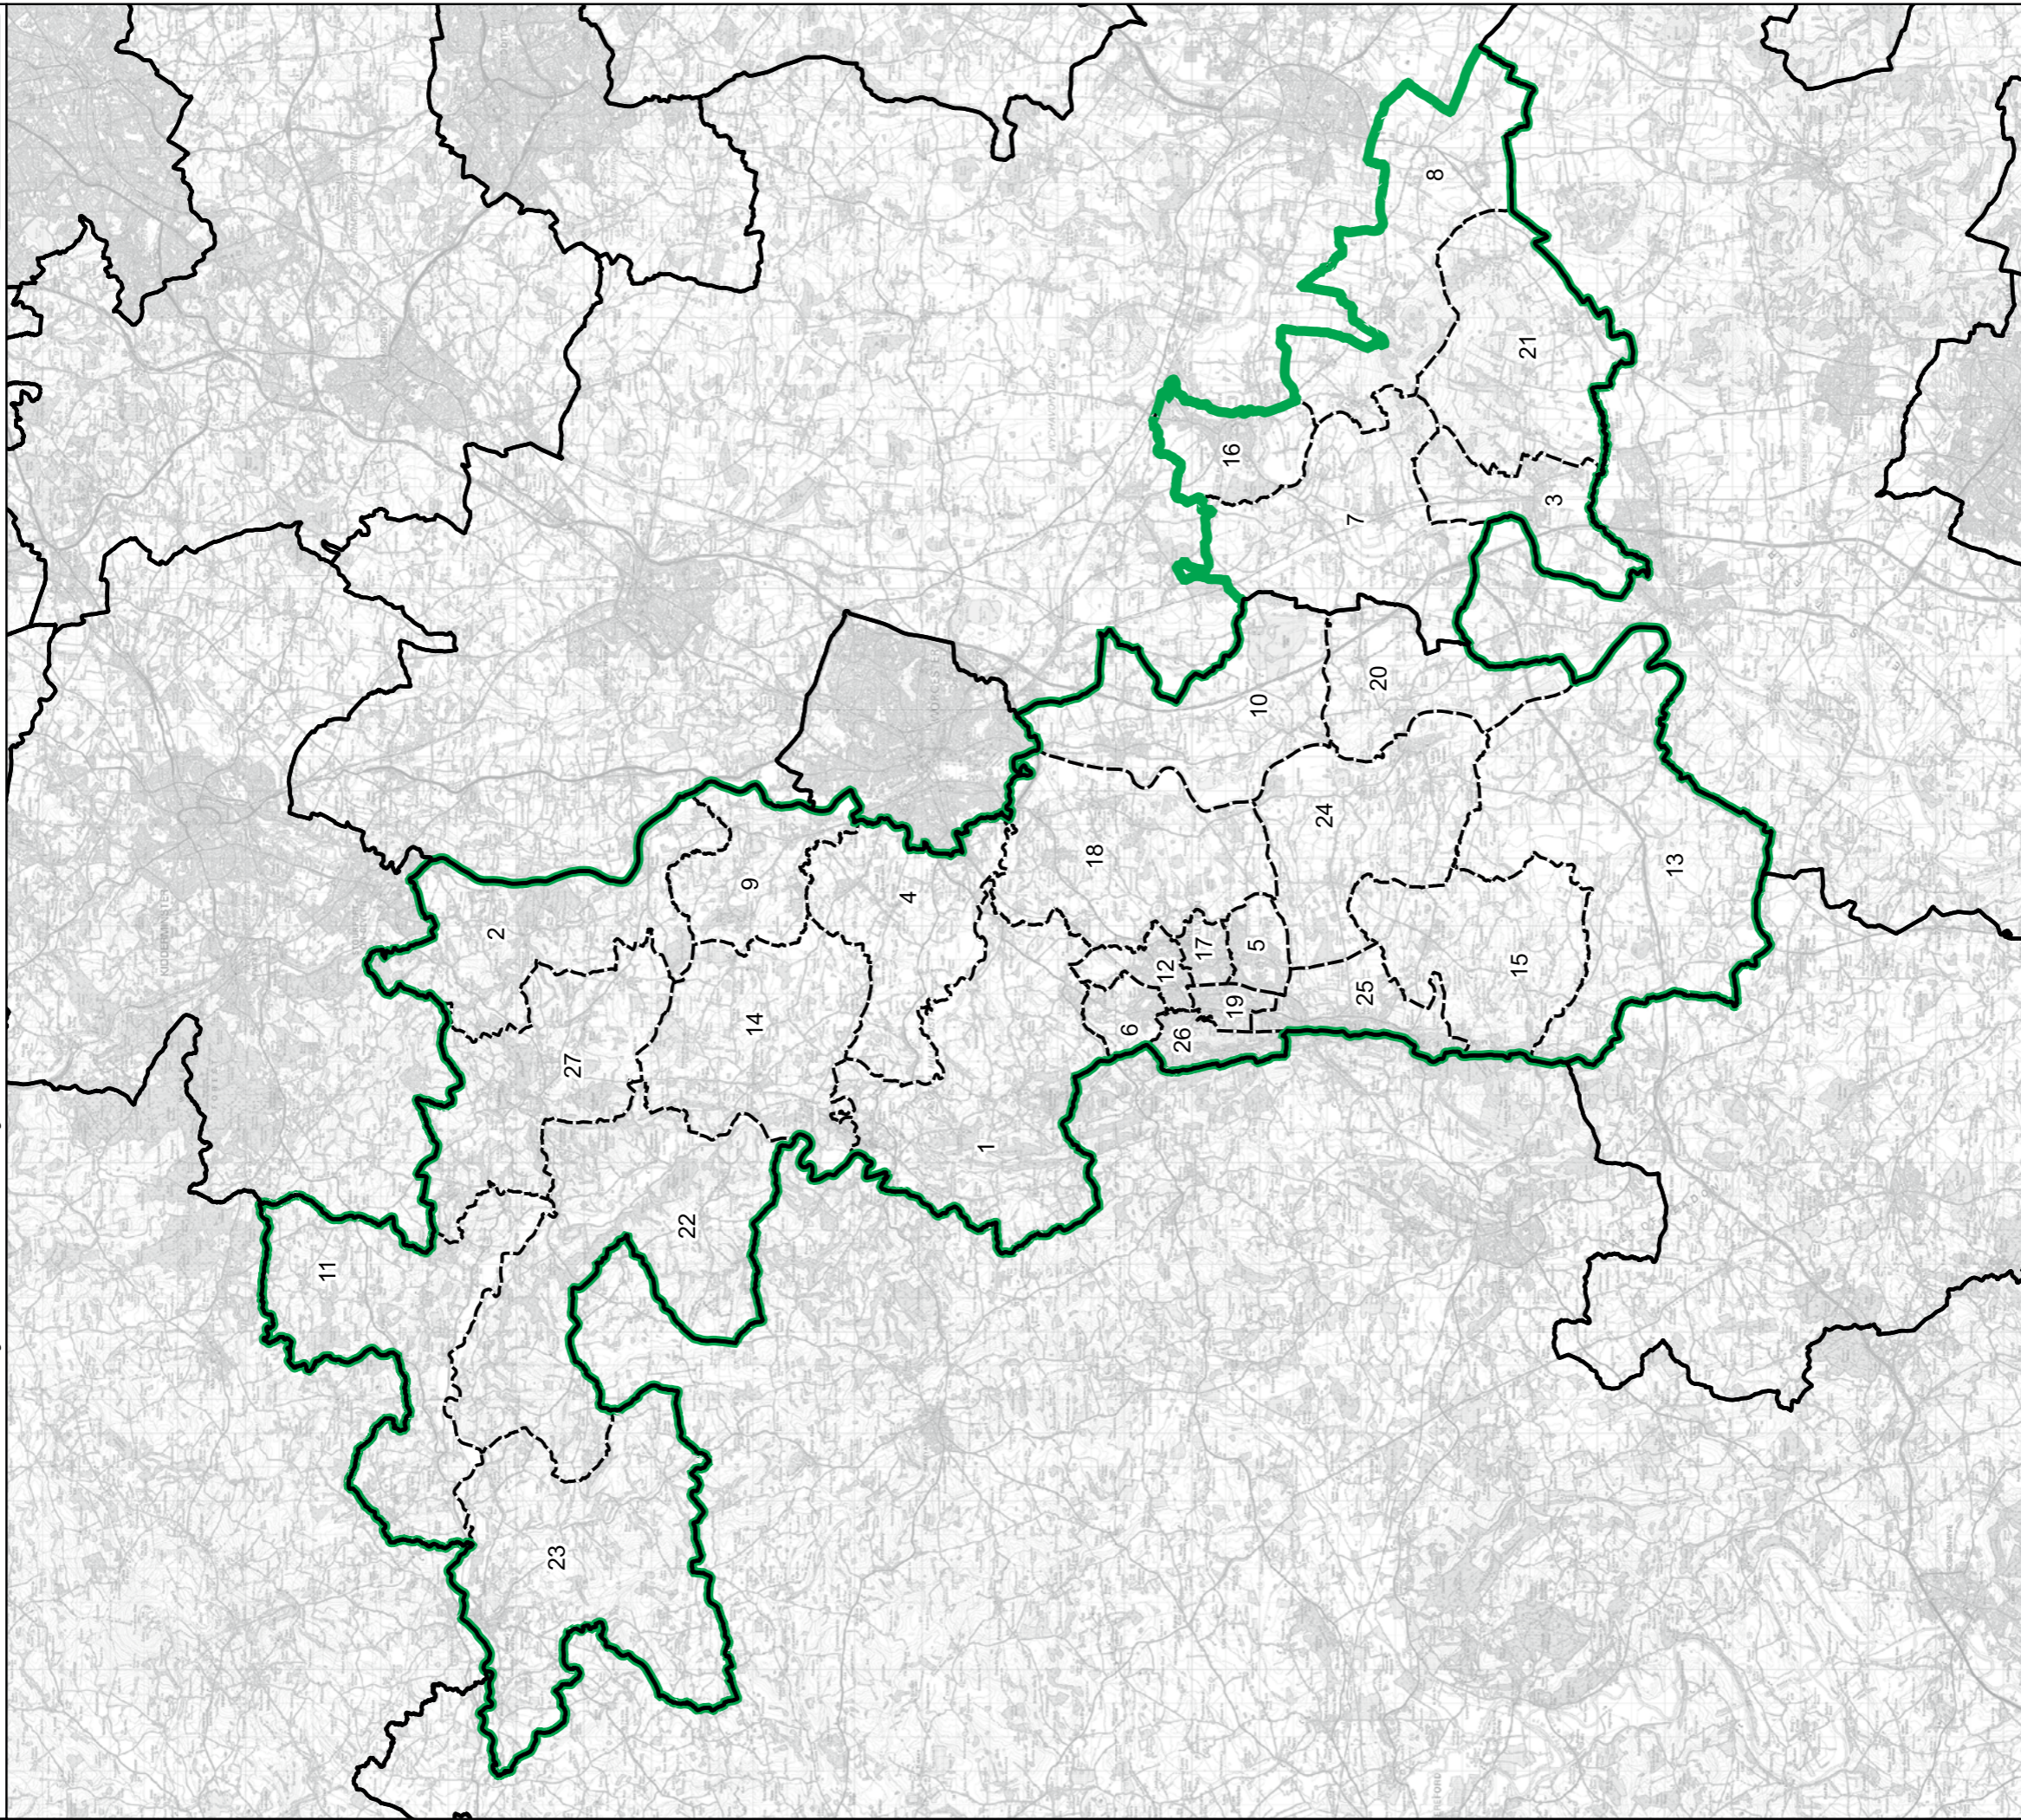

Boundary Commission for England - Final Recommendations for the West Midlands Region
West Worcestershire County Constituency - Electorate 76,638

Wards:

- 1 Alfrick and Leigh
- 2 Baldwin
- 3 Bredon
- 4 Broadheath
- 5 Chase
- 6 Dyson Perrins
- 7 Eckington

- 8 Elmley Castle and Somerville
- 9 Hallow
- 10 Kempsey
- 11 Lindridge
- 12 Link
- 13 Longdon
- 14 Martley

- 15 Morton
- 16 Pershore
- 17 Pickersleigh
- 18 Powick
- 19 Priory
- 20 Ripple
- 21 South Bredon Hill
- 22 Temе Valley

- 23 Tenbury
- 24 Upton and Hanley
- 25 Wells
- 26 West
- 27 Woodbury

Constituency

Local Authorities

Wards

© Crown copyright and database rights 2023 OS 100018289. You are permitted to use this data solely to enable you to respond to, or interact with, the organisation that provided you with the data. You are not permitted to copy, sub-licence, distribute or sell any of this data to third parties in any form. Third party rights to enforce the terms of this licence shall be reserved to OS.

West Worcestershire County Constituency