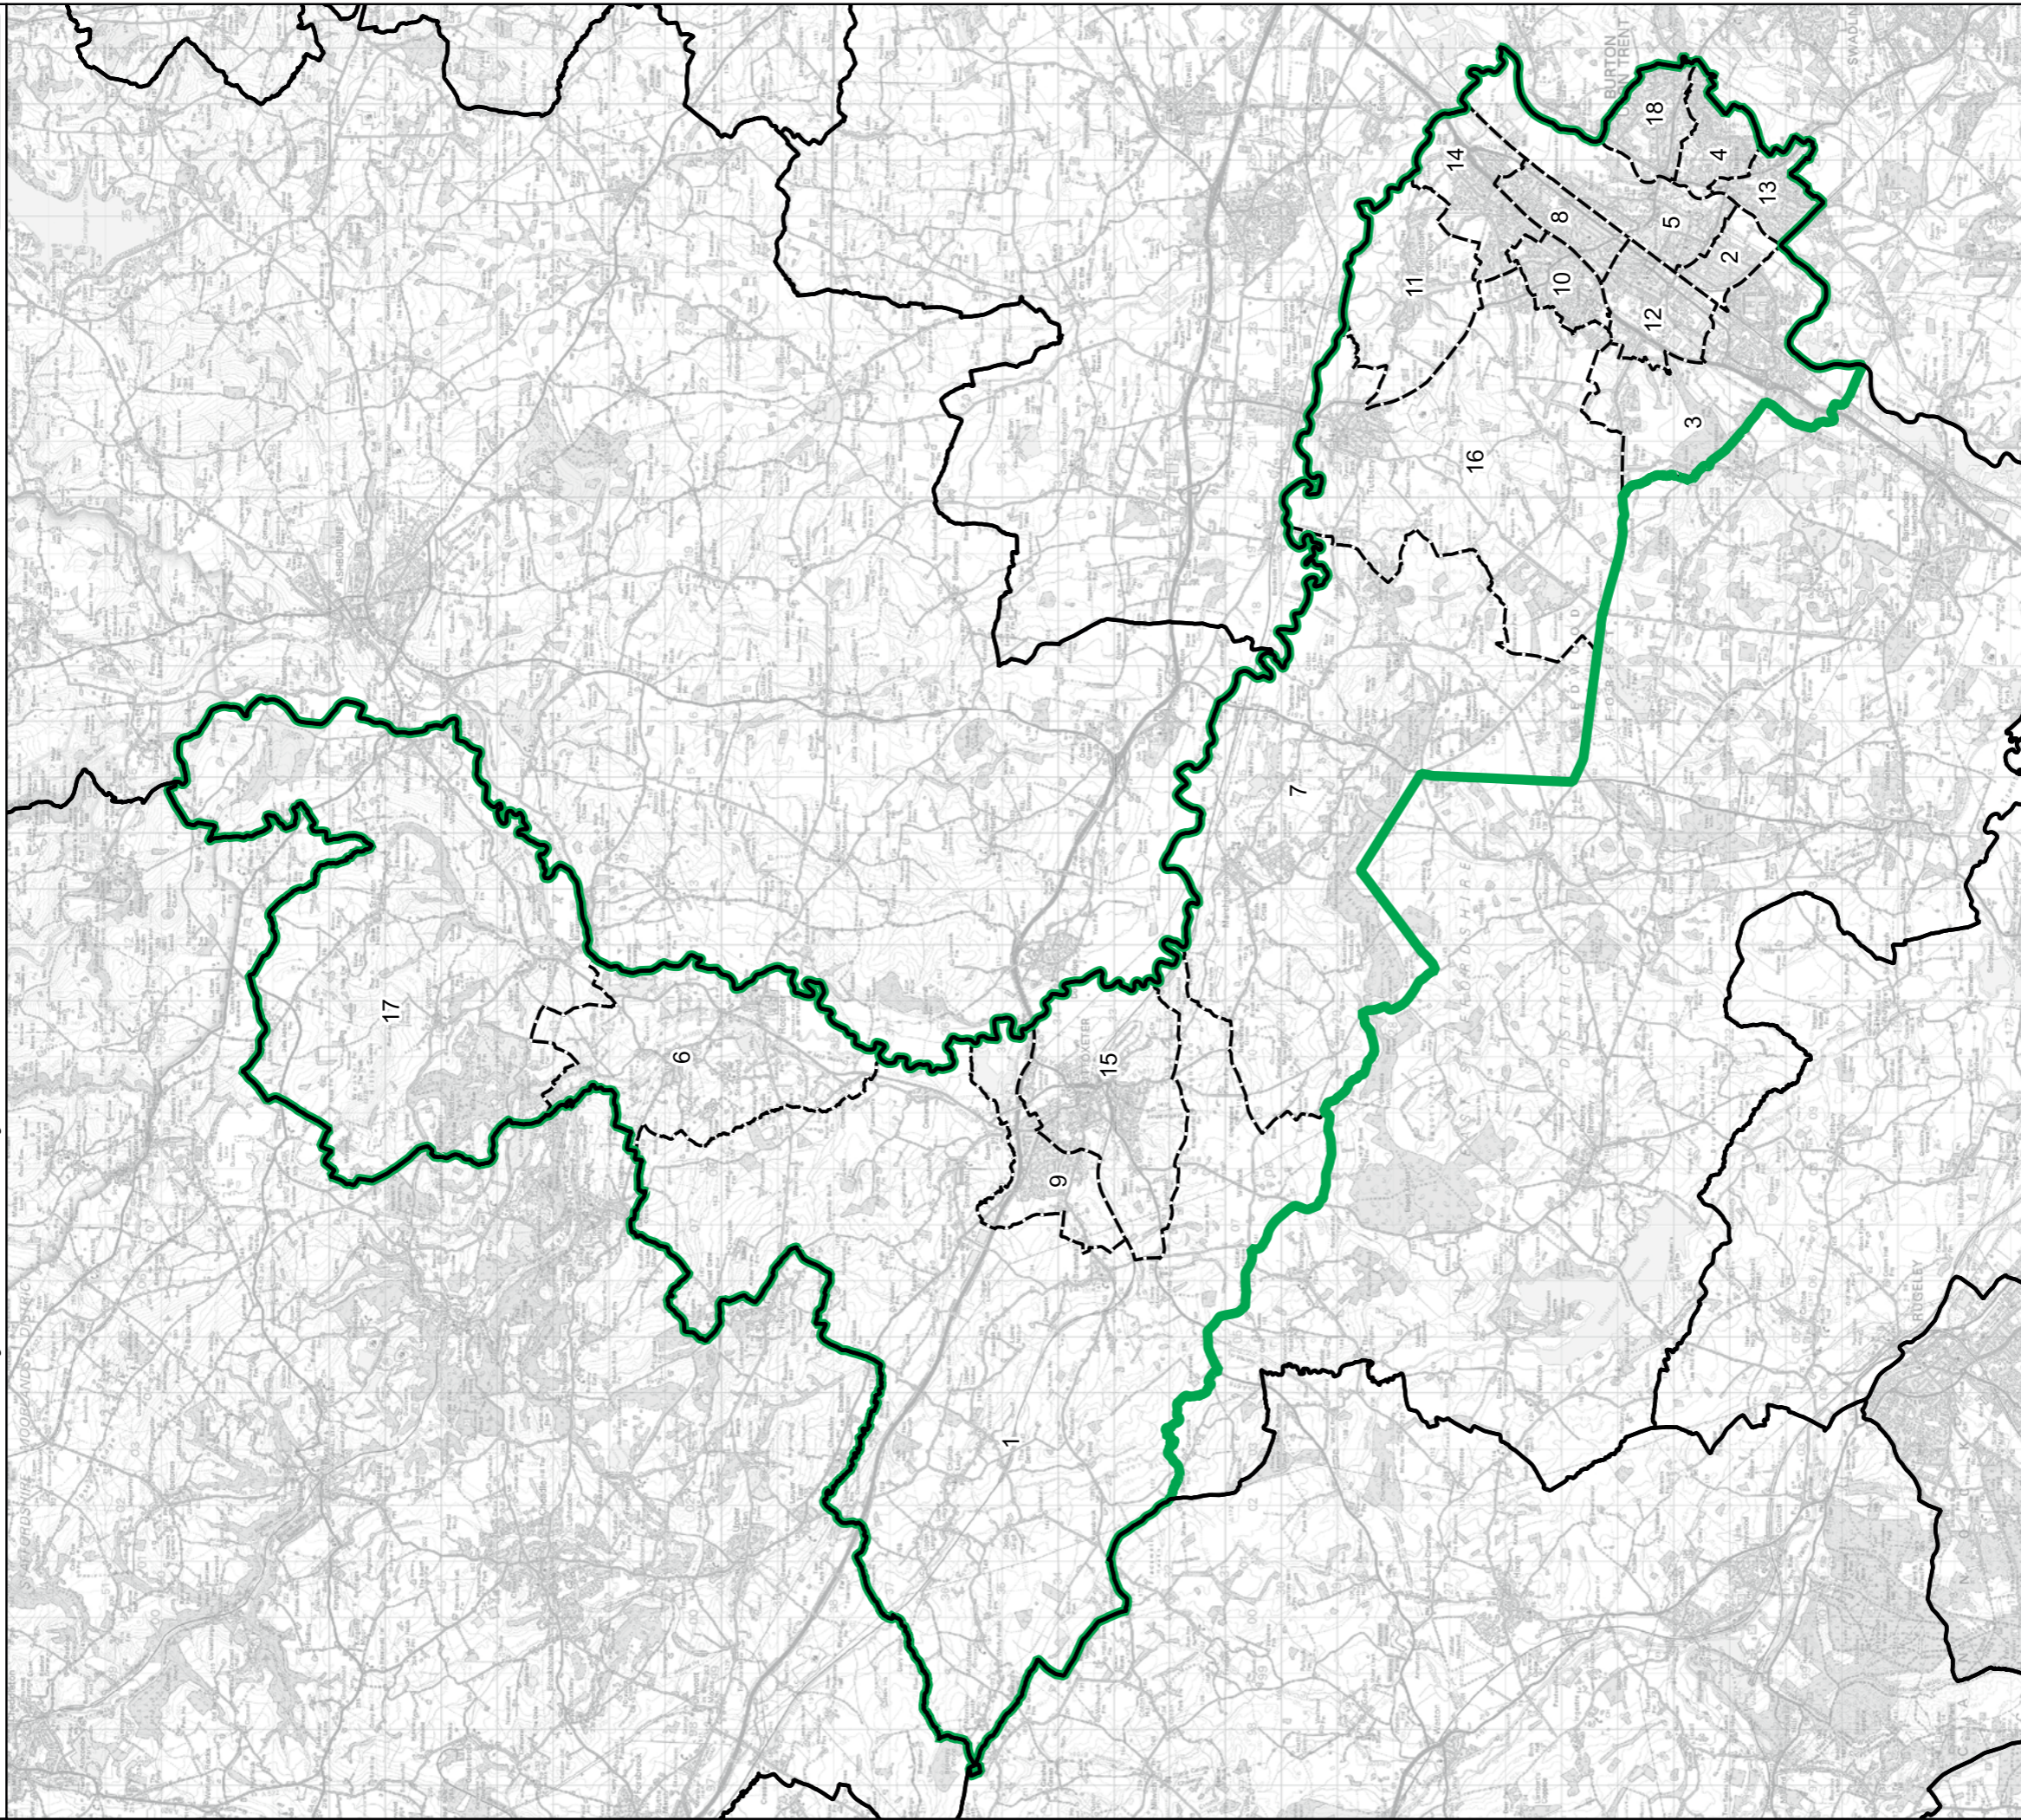

1. **Wards:**

1 Abbey	9 Heath	17 Weaver
2 Anglesey	10 Horninglow	18 Winshill
3 Branston	11 Rolleston on Dove	
4 Brizlincote	12 Shobnall	
5 Burton	13 Stapenhill	
6 Churnet	14 Stretton	
7 Crown	15 Town	
8 Eton Park	16 Tutbury and Outwoods	

- Constituency
- Local Authorities
- Wards

© Crown copyright and database rights 2023 OS 100018269. You are permitted to use this data solely to enable you to respond to, or interact with, the organisation that provided you with the data. You are not permitted to copy, sub-licence, distribute or sell any of this data to third parties in any form. Third party rights to enforce the terms of this licence shall be reserved to OS.