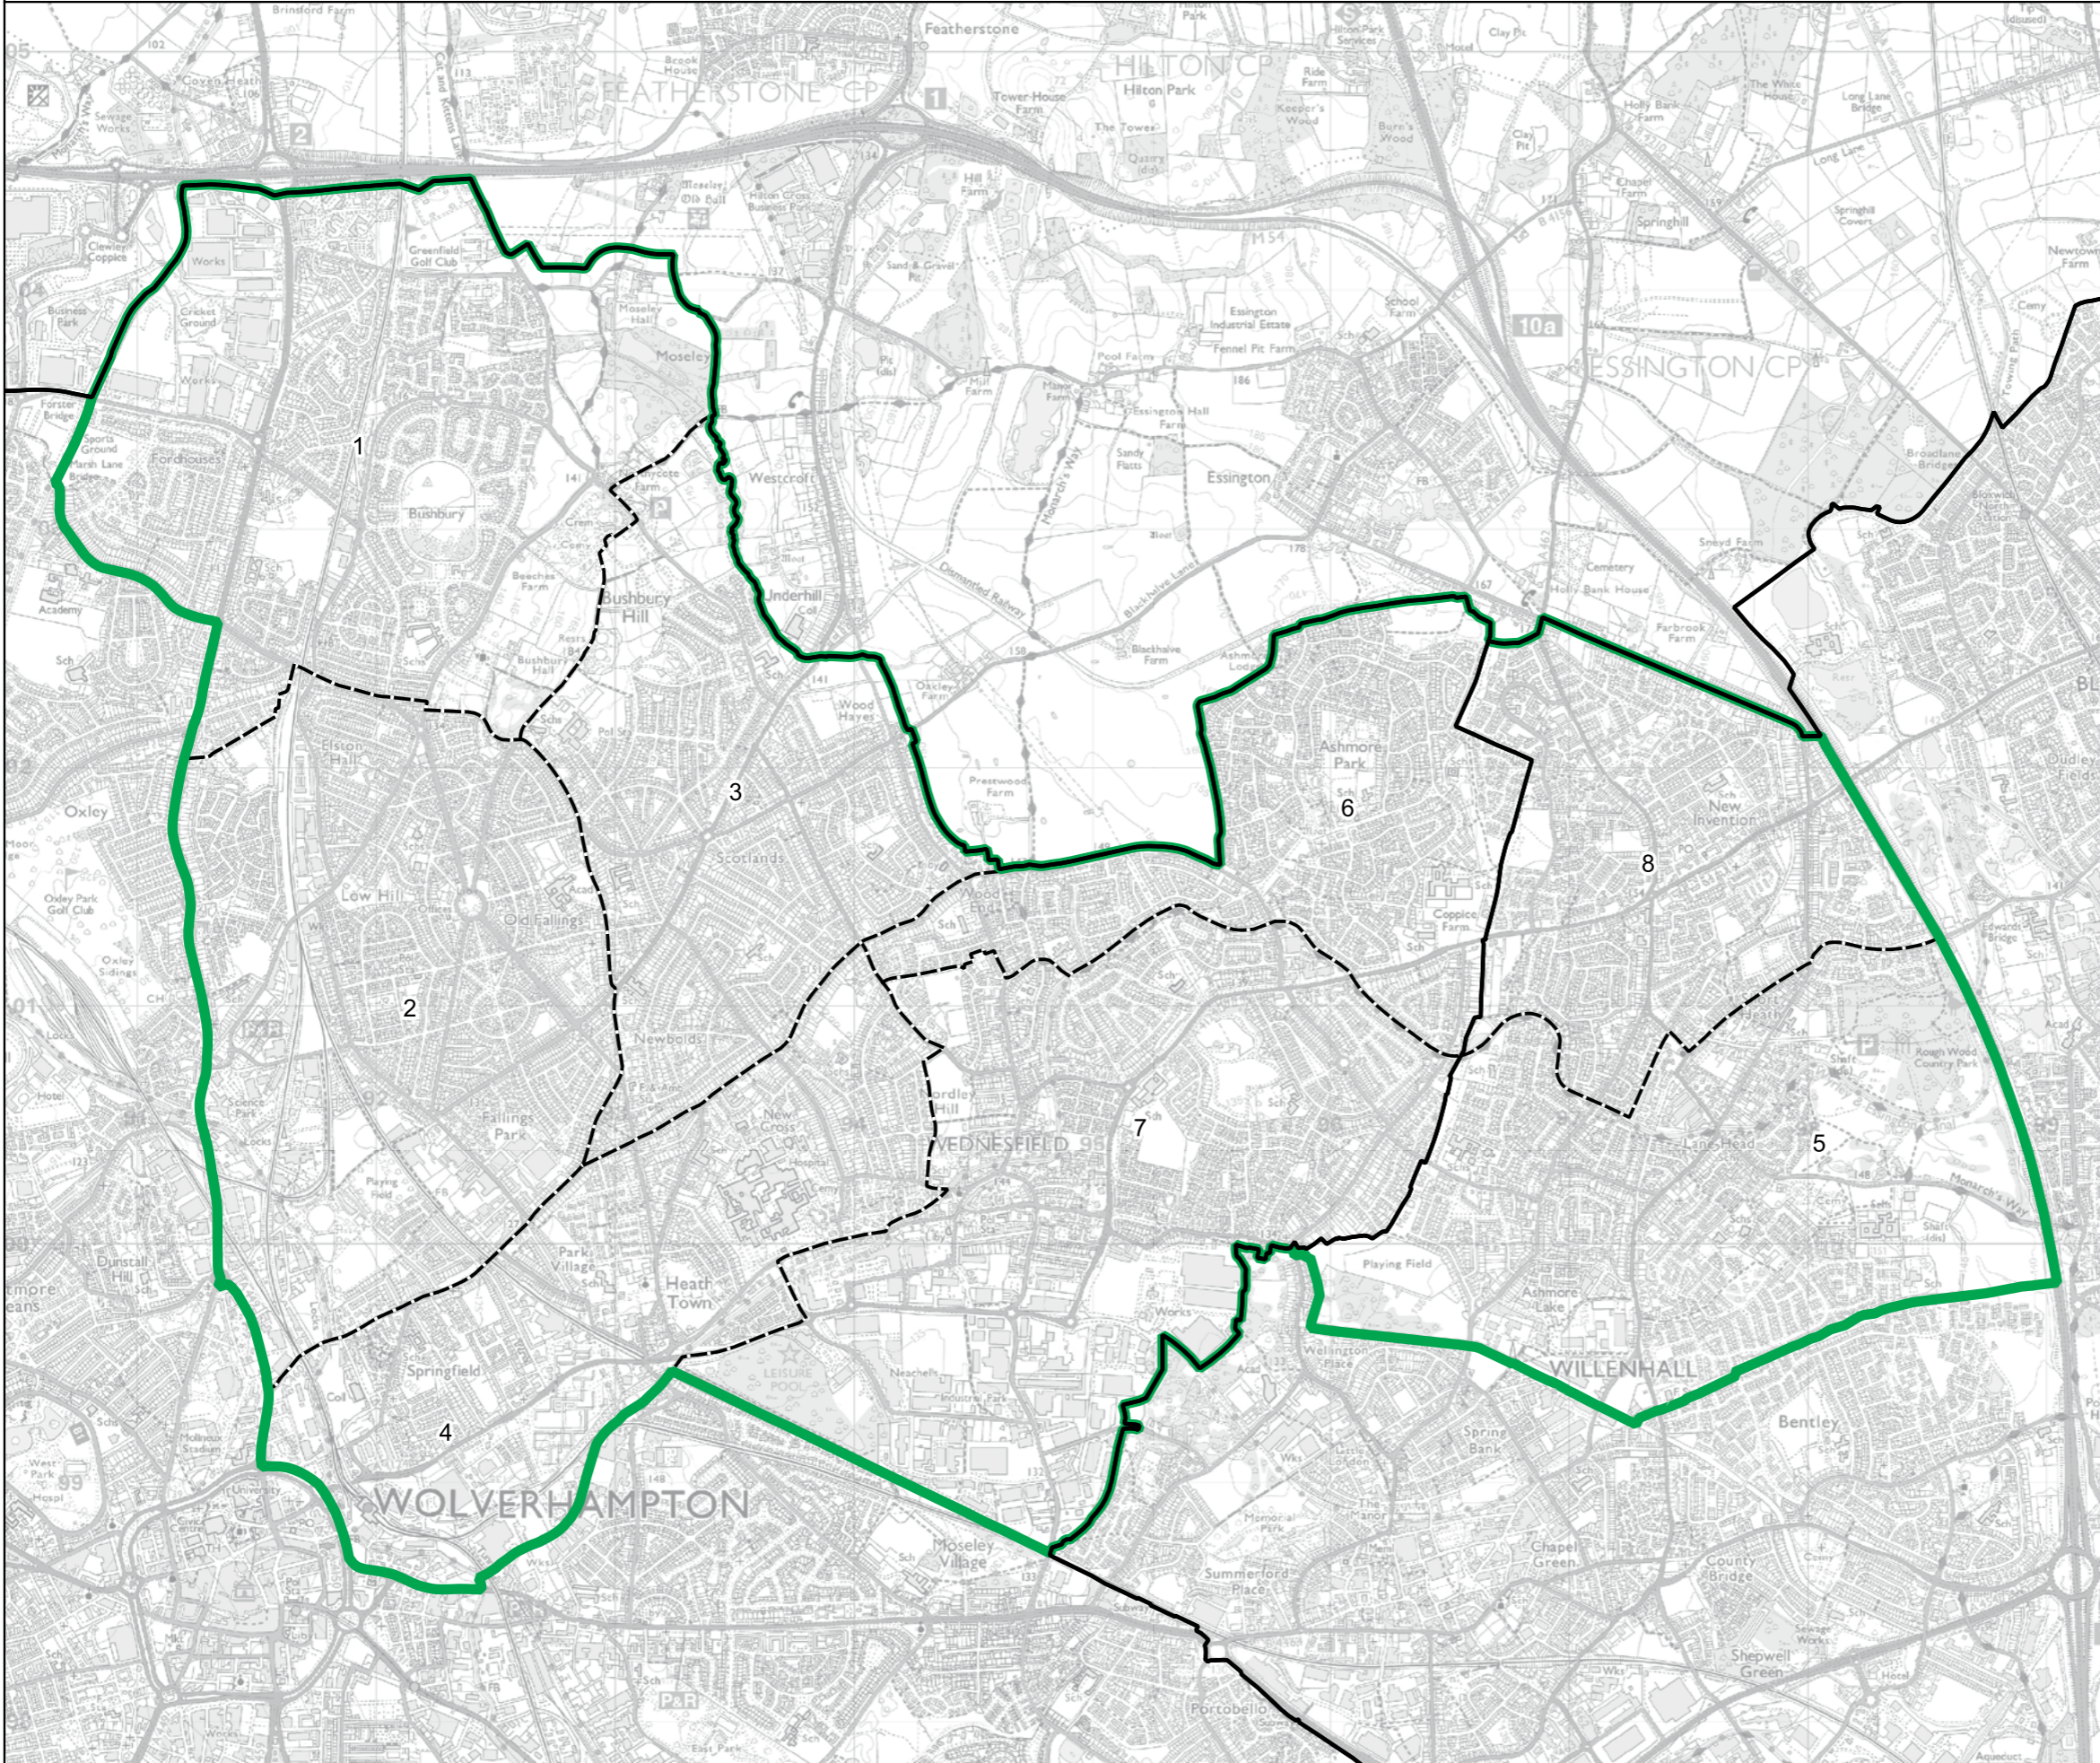

1. Wards:
1. 1 Bushbury North
  2. 2 Bushbury South and Low Hill
  3. 3 Fallings Park
  4. 4 Heath Town
  5. 5 Short Heath
  6. 6 Wednesfield North
  7. 7 Wednesfield South
  8. 8 Willenhall North

- Constituency
- Local Authorities
- Wards

© Crown copyright and database rights 2023 OS 100018289. You are permitted to use this data solely to enable you to respond to, or interact with, the organisation that provided you with the data. You are not permitted to copy, sub-licence, distribute or sell any of this data to third parties in any form. Third party rights to enforce the terms of this licence shall be reserved to OS.

Wolverhampton North East Borough Constituency