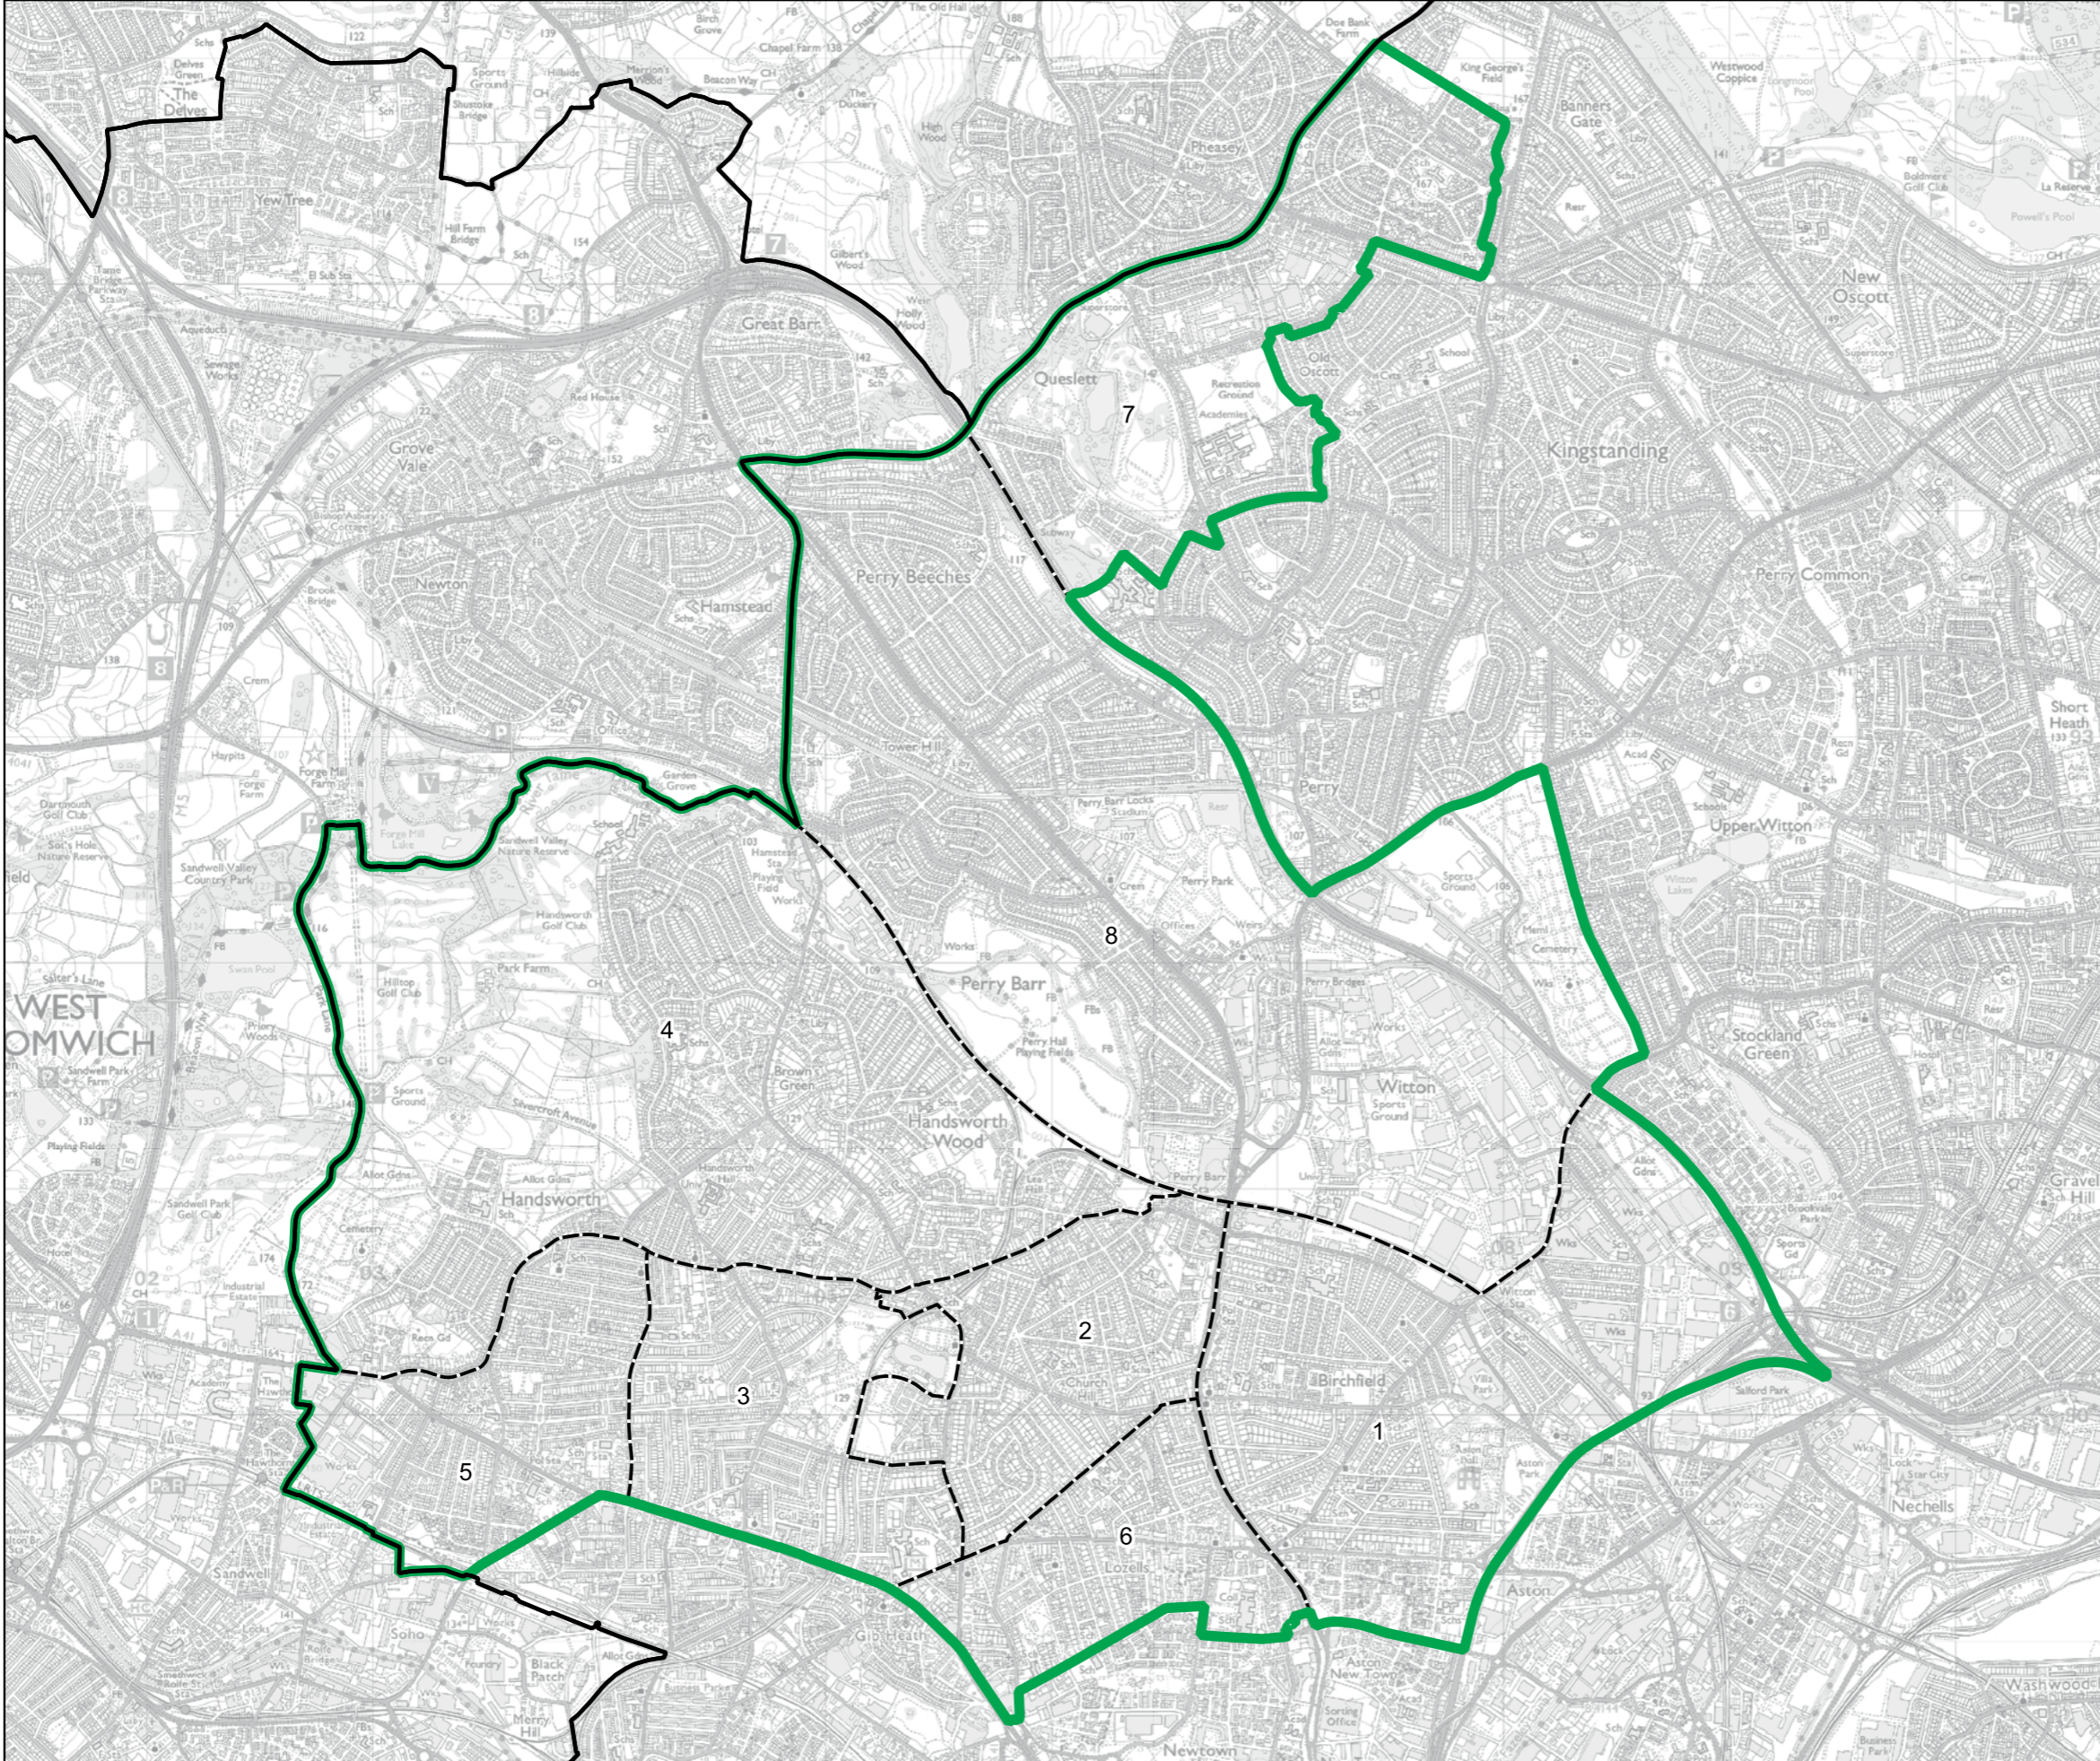

Wards:

- 1 Aston
- 2 Birchfield
- 3 Handsworth
- 4 Handsworth Wood
- 5 Holyhead
- 6 Lozells
- 7 Oscott (Part)
- 8 Perry Barr

- Constituency
- Local Authorities
- Wards

© Crown copyright and database rights 2023 OS 100018289. You are permitted to use this data solely to enable you to respond to, or interact with, the organisation that provided you with the data. You are not permitted to copy, sub-licence, distribute or sell any of this data to third parties in any form. Third party rights to enforce the terms of this licence shall be reserved to OS.

Birmingham Perry Barr Borough Constituency