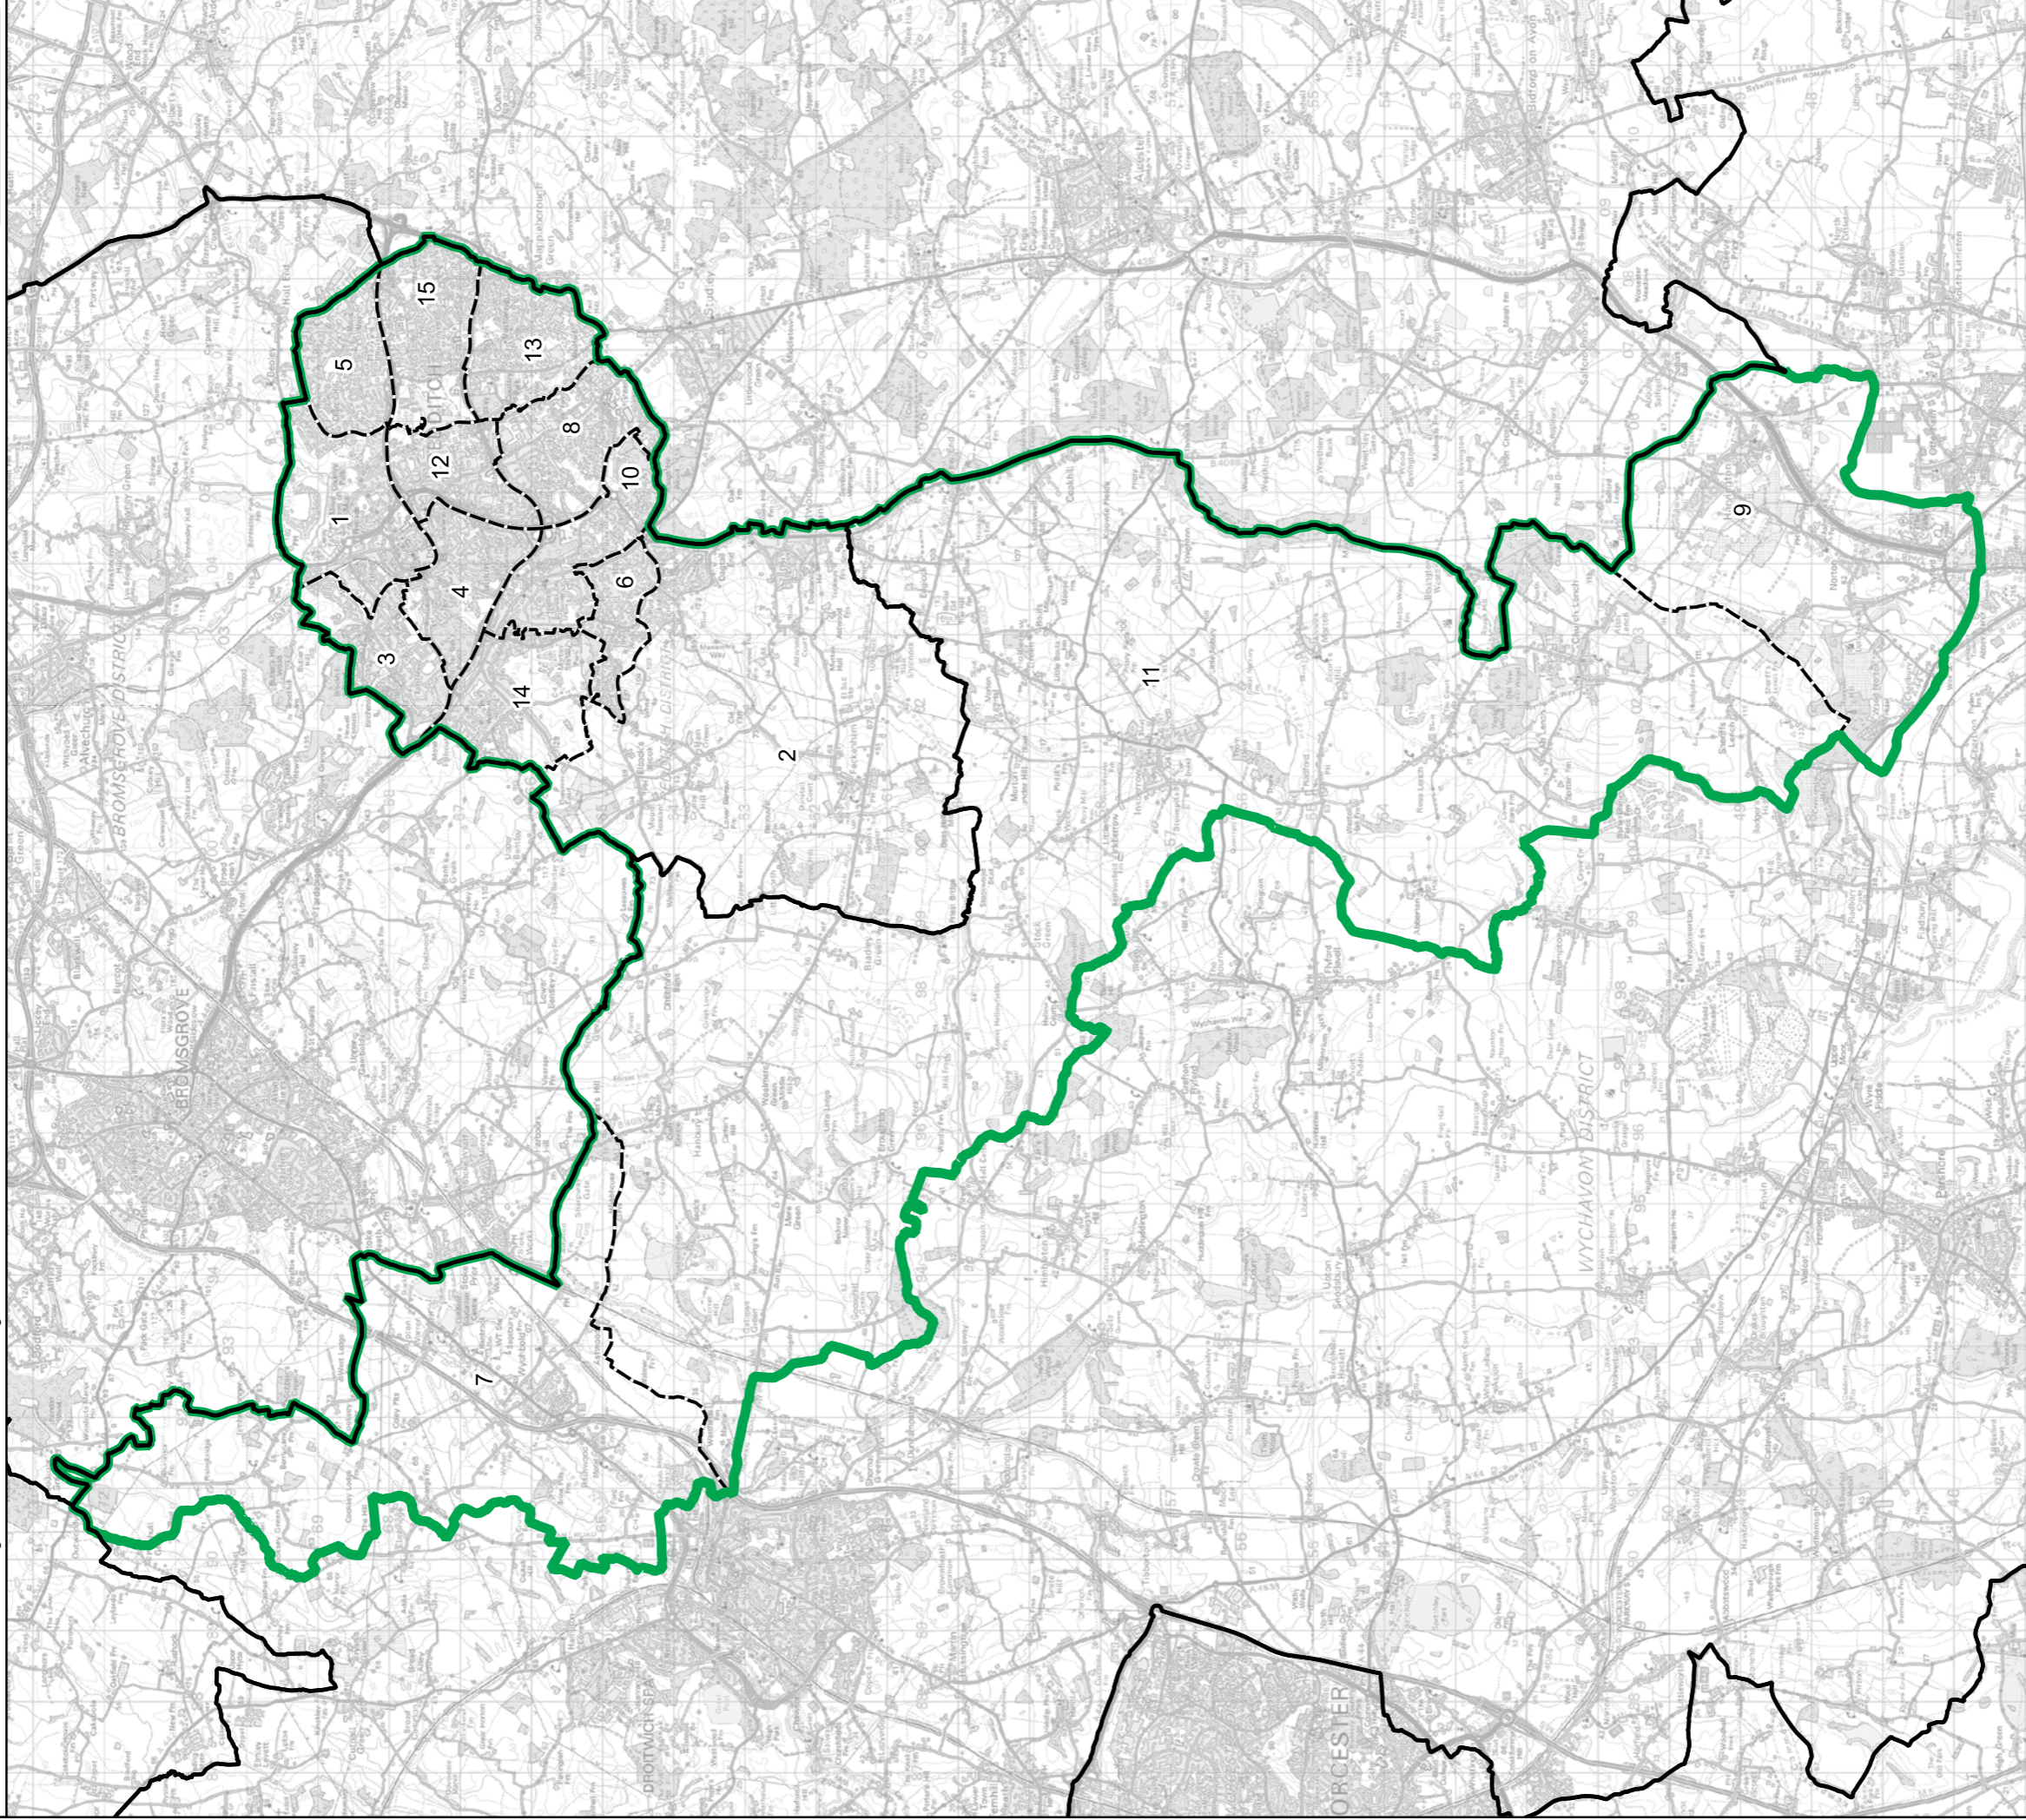

Boundary Commission for England - Final Recommendations for the West Midlands Region
Redditch County Constituency - Electorate 69,921

Wards:

- 1 Abbey
- 2 Astwood Bank and Feckenham
- 3 Batchley & Brockhill
- 4 Central
- 5 Church Hill
- 6 Crabbs Cross
- 7 Dodderhill
- 8 Greenlands
- 9 Harvington and Norton
- 10 Headless Cross and Oakenshaw
- 11 Inkberrow
- 12 Lodge Park
- 13 Matchborough
- 14 West
- 15 Winyates

- Constituency
- Local Authorities
- Wards

© Crown copyright and database rights 2023 OS 100018269. You are permitted to use this data solely to enable you to respond to, or interact with, the organisation that provided you with the data. You are not permitted to copy, sub-licence, distribute or sell any of this data to third parties in any form. Third party rights to enforce the terms of this licence shall be reserved to OS.

Redditch County Constituency