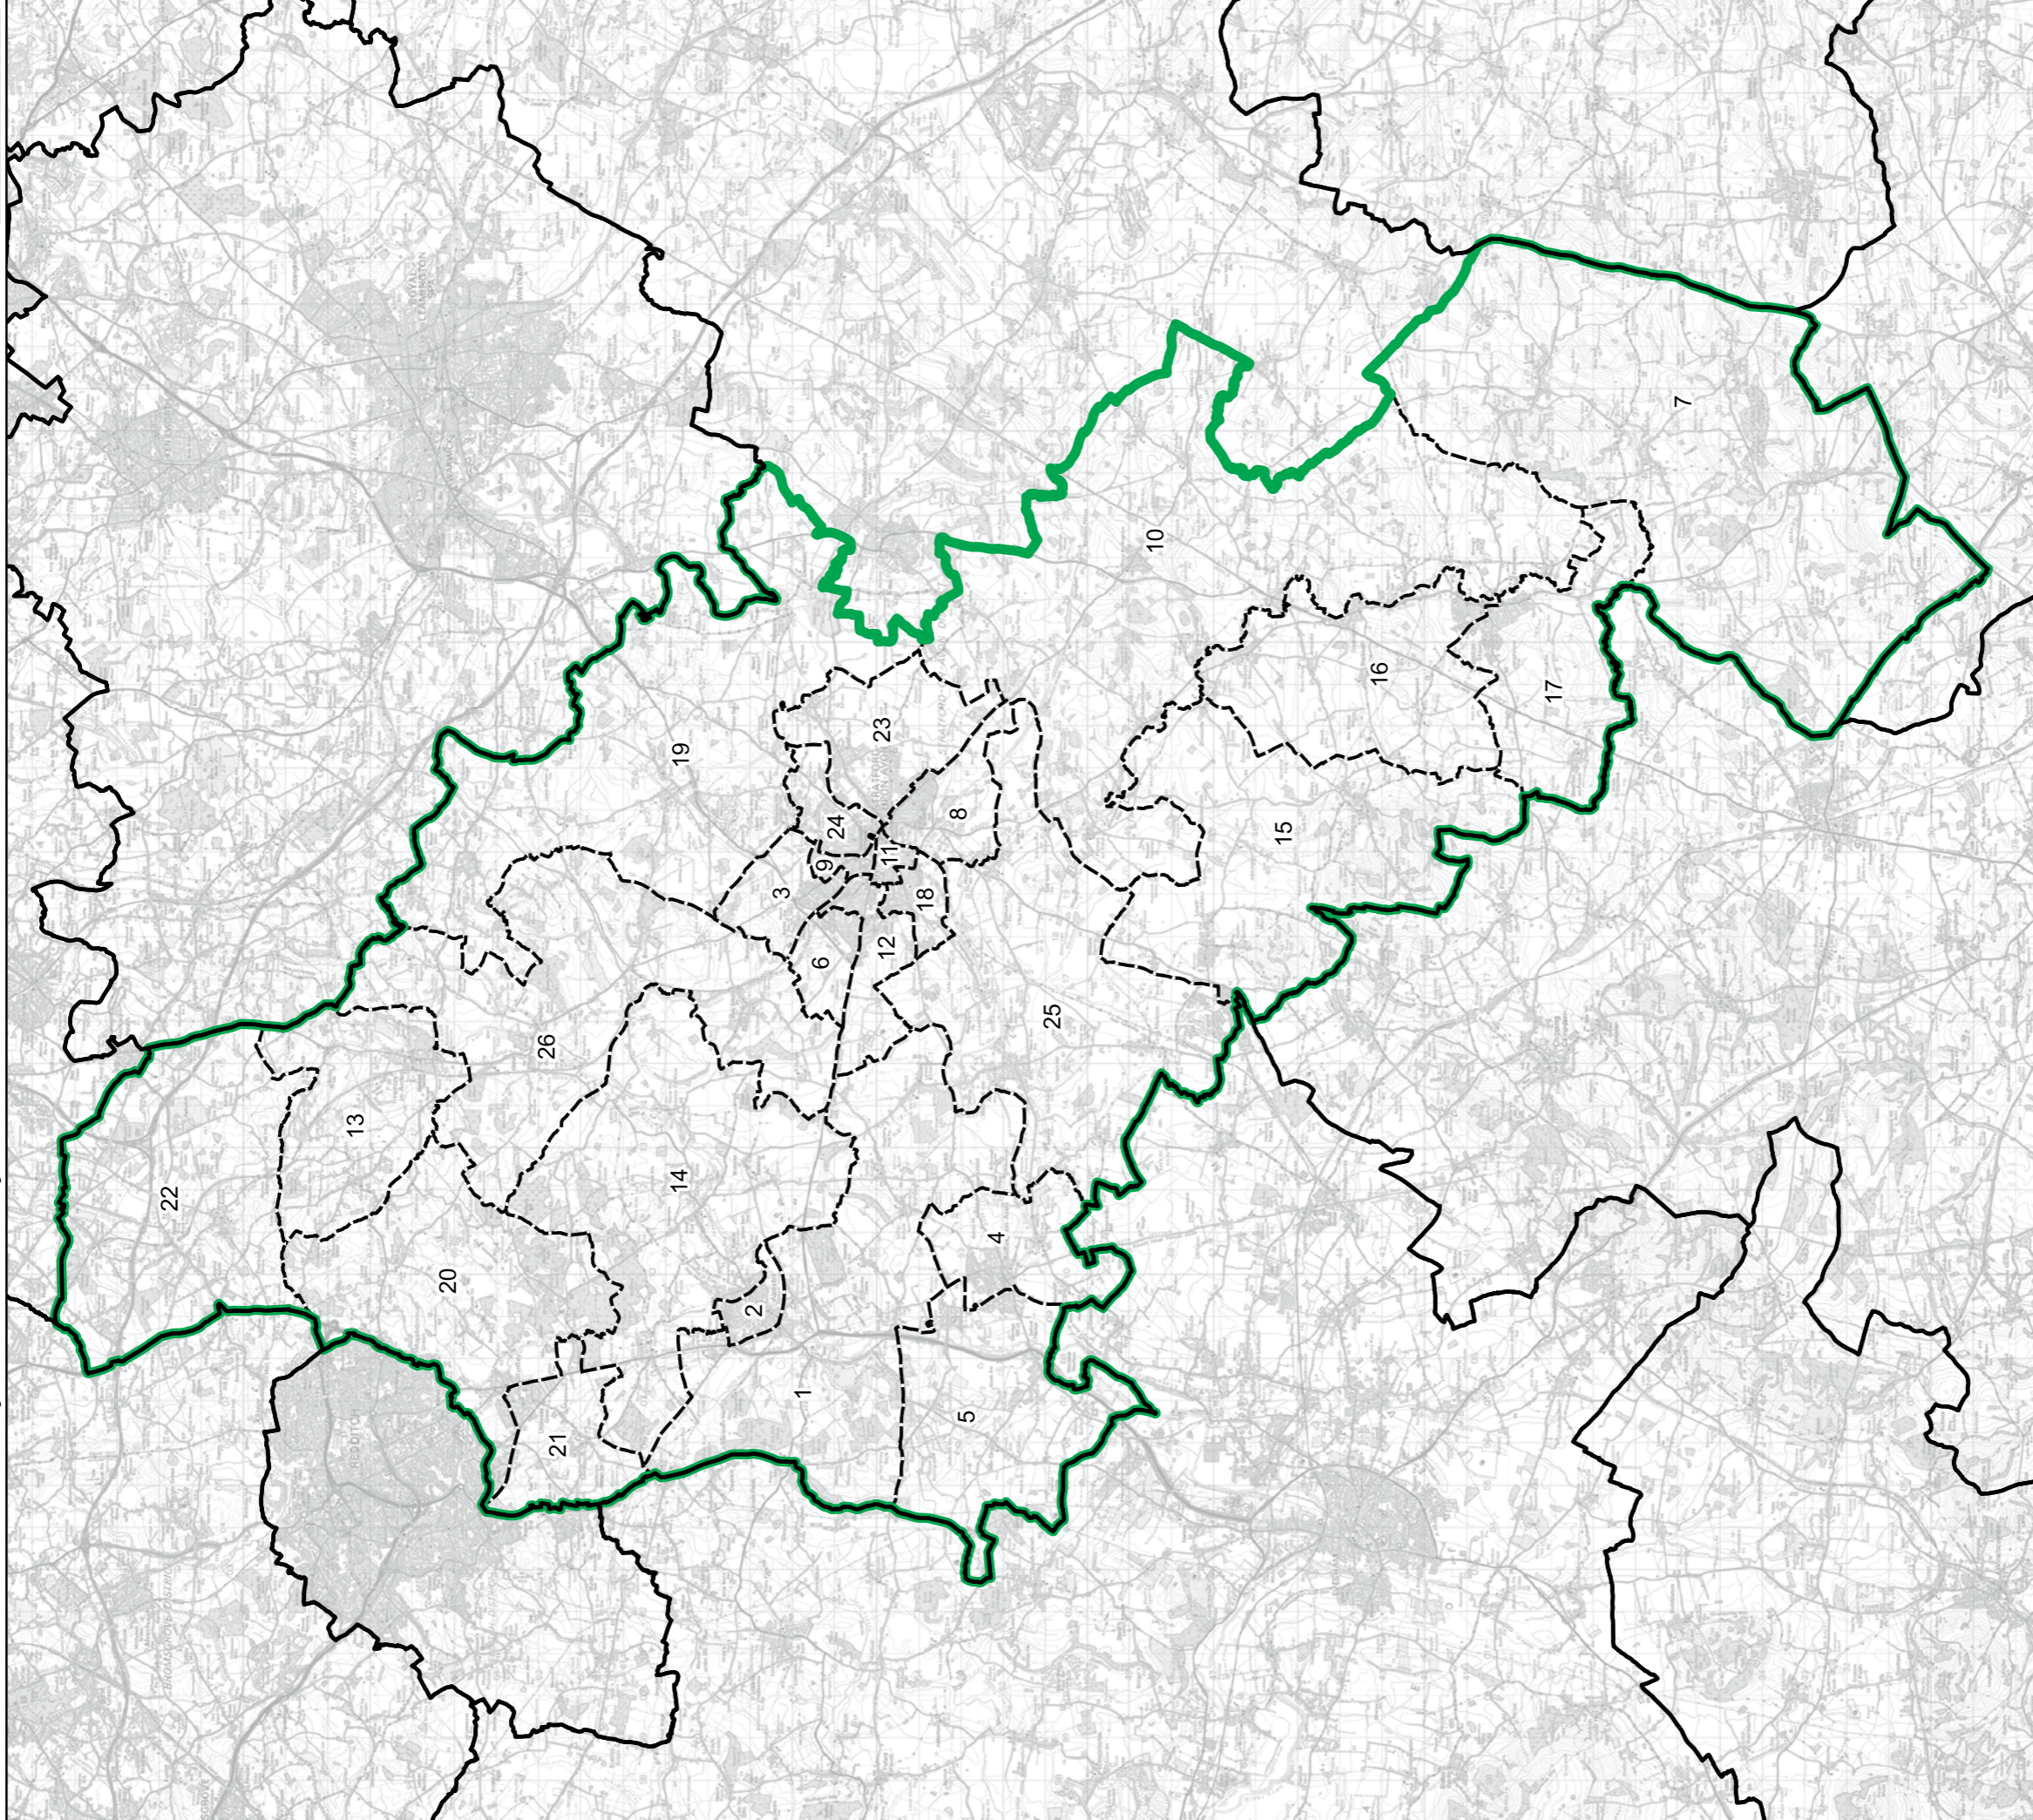

Boundary Commission for England - Final Recommendations for the West Midlands Region
Stratford-on-Avon County Constituency - Electorate 72,388

Wards:

- 1 Alcester & Rural
- 2 Alcester Town
- 3 Avenue
- 4 Bidford East
- 5 Bidford West & Salford
- 6 Bishopton
- 7 Brailles & Compton
- 8 Bridgetown
- 9 Clopton
- 10 Ettington
- 11 Guildhall
- 12 Hathaway
- 13 Henley-in-Arden
- 14 Kinwarton
- 15 Quinton
- 16 Shipston North

- 17 Shipston South
- 18 Shotton
- 19 Snitterfield
- 20 Studley with Mappleborough Green
- 21 Studley with Sambourne
- 22 Tanworth-in-Arden
- 23 Tiddington
- 24 Welcombe
- 25 Welford-on-Avon
- 26 Wotton Wawen

- Constituency
- Local Authorities
- Wards

© Crown copyright and database rights 2023 OS 100018289. You are permitted to use this data solely to enable you to respond to, or interact with, the organisation that provided you with the data. You are not permitted to copy, sub-licence, distribute or sell any of this data to third parties in any form. Third party rights to enforce the terms of this licence shall be reserved to OS.

Stratford-on-Avon County Constituency