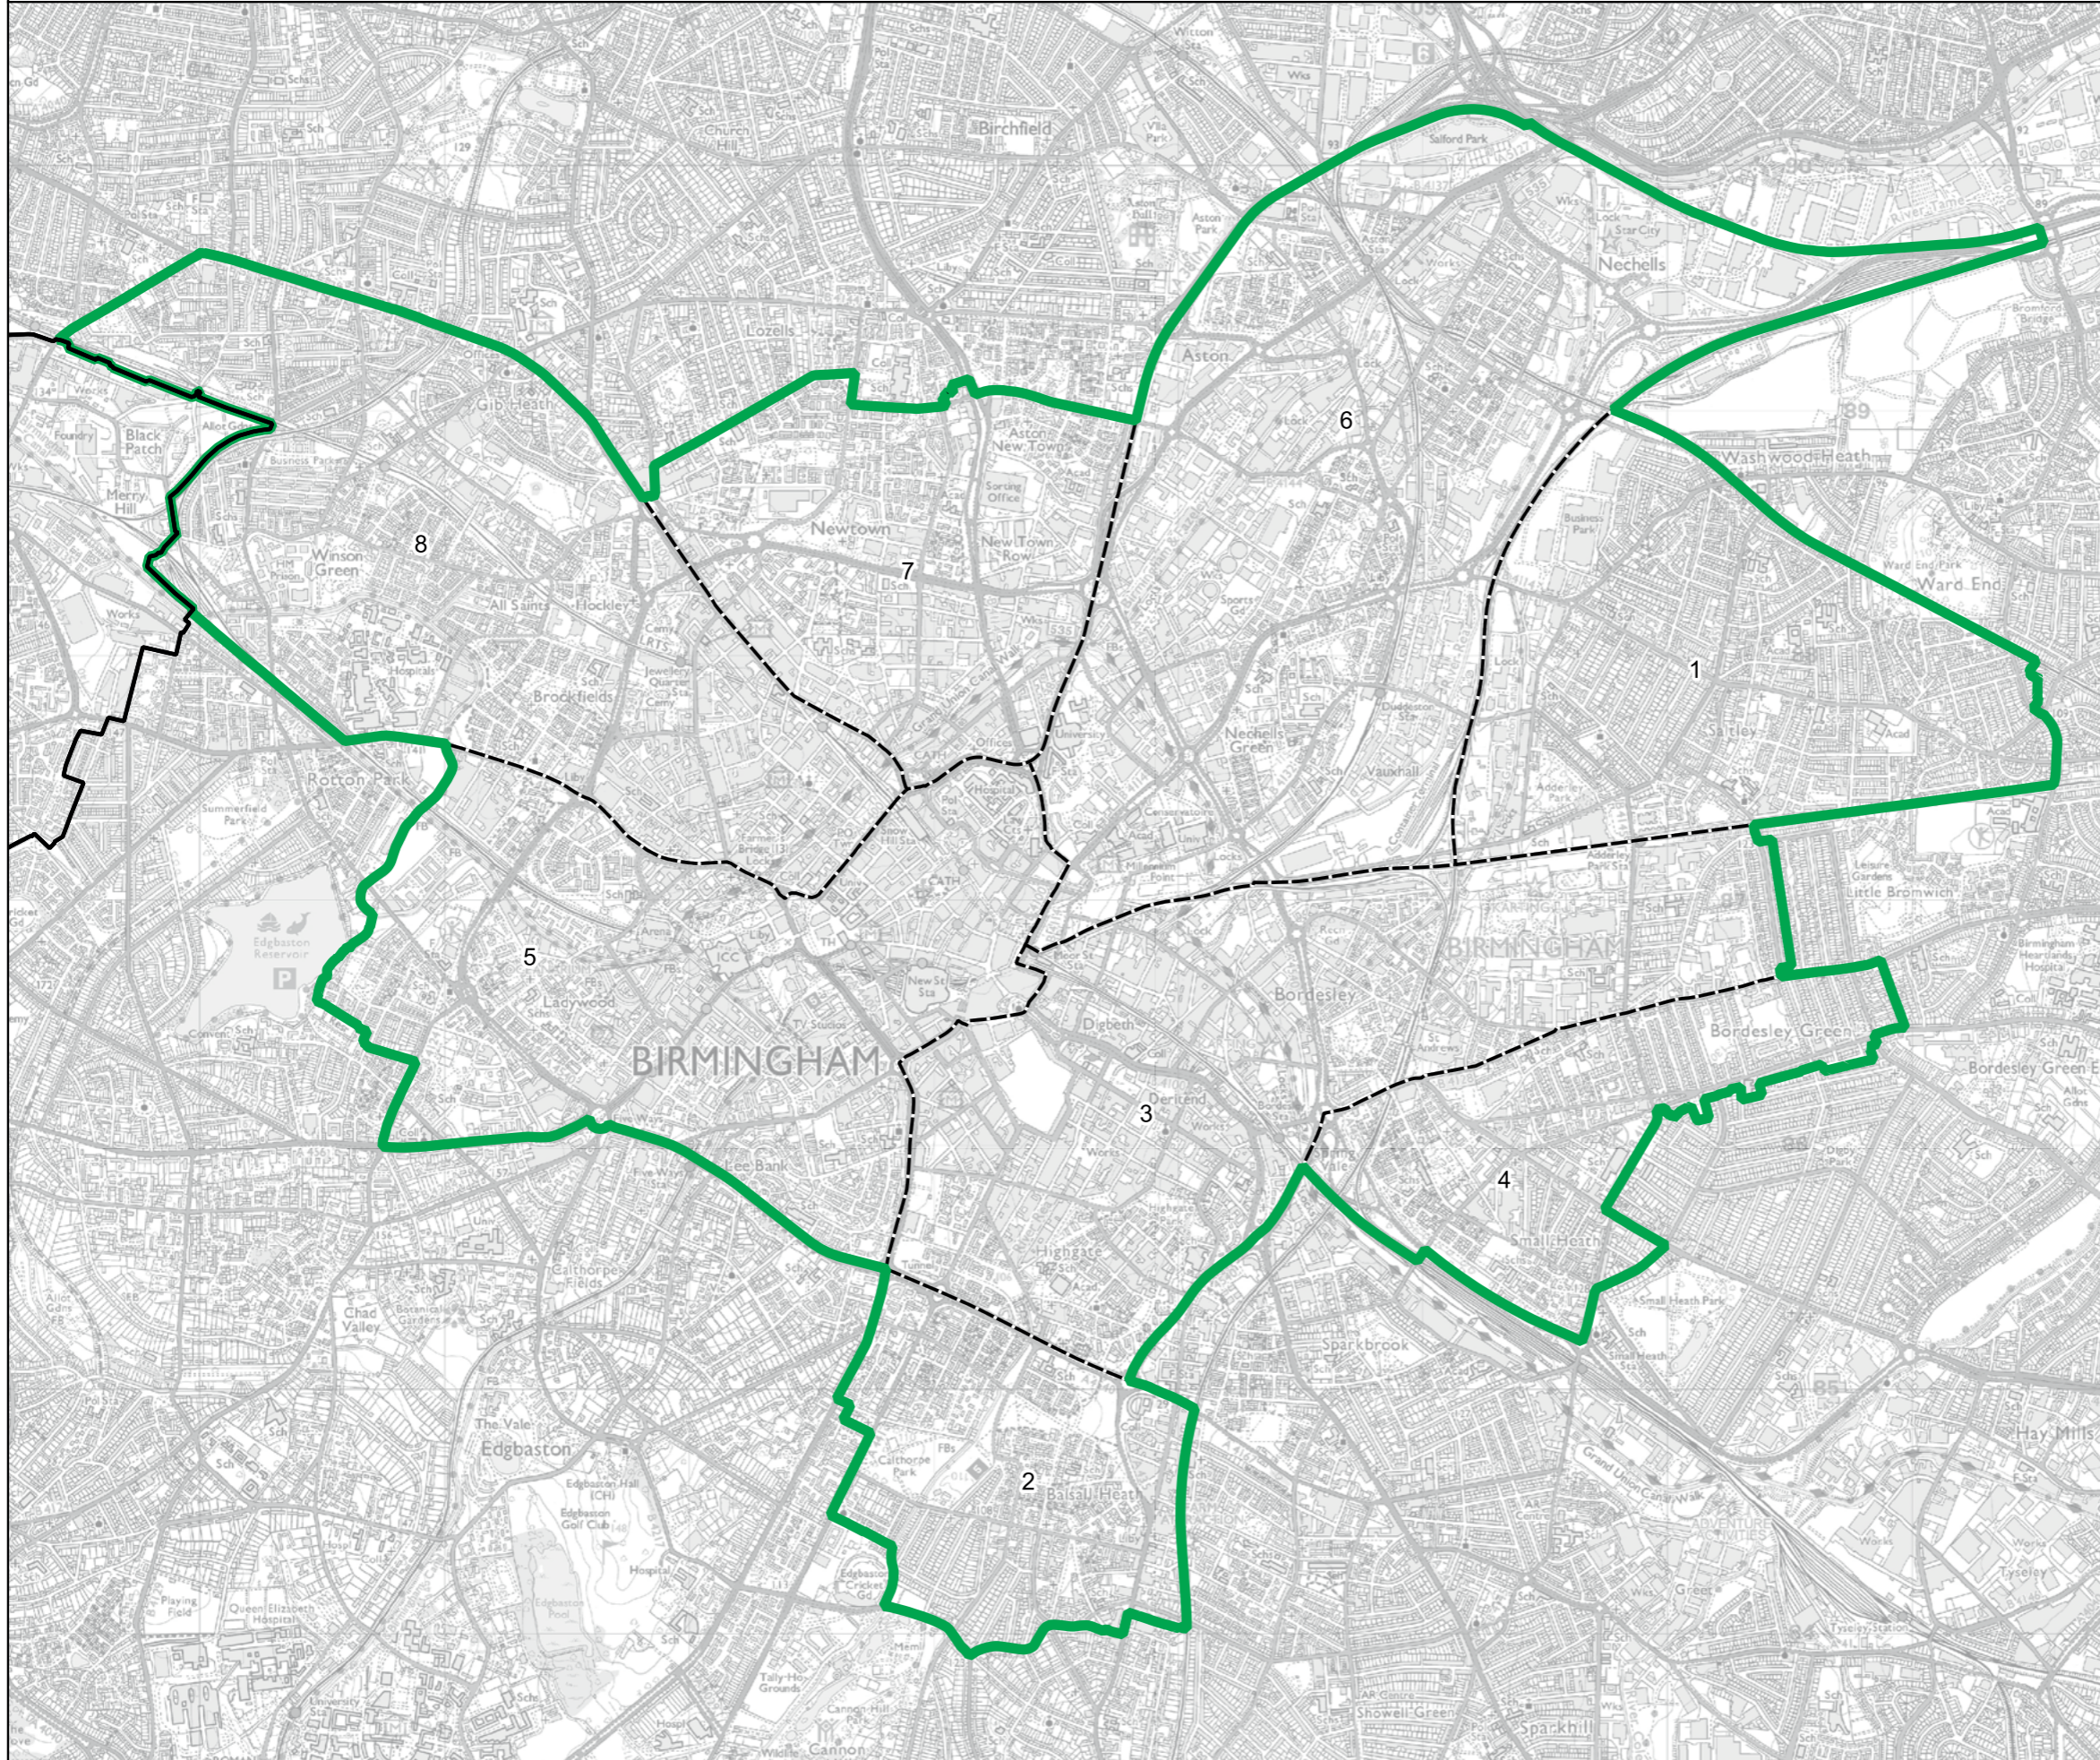

Wards:

- 1 Alum Rock
- 2 Balsall Heath West
- 3 Bordesley & Highgate
- 4 Bordesley Green
- 5 Ladywood
- 6 Nechells
- 7 Newtown
- 8 Soho & Jewellery Quarter

- Constituency
- Local Authorities
- Wards

© Crown copyright and database rights 2023 OS 100018289. You are permitted to use this data solely to enable you to respond to, or interact with, the organisation that provided you with the data. You are not permitted to copy, sub-licence, distribute or sell any of this data to third parties in any form. Third party rights to enforce the terms of this licence shall be reserved to OS.

Birmingham Ladywood Borough Constituency