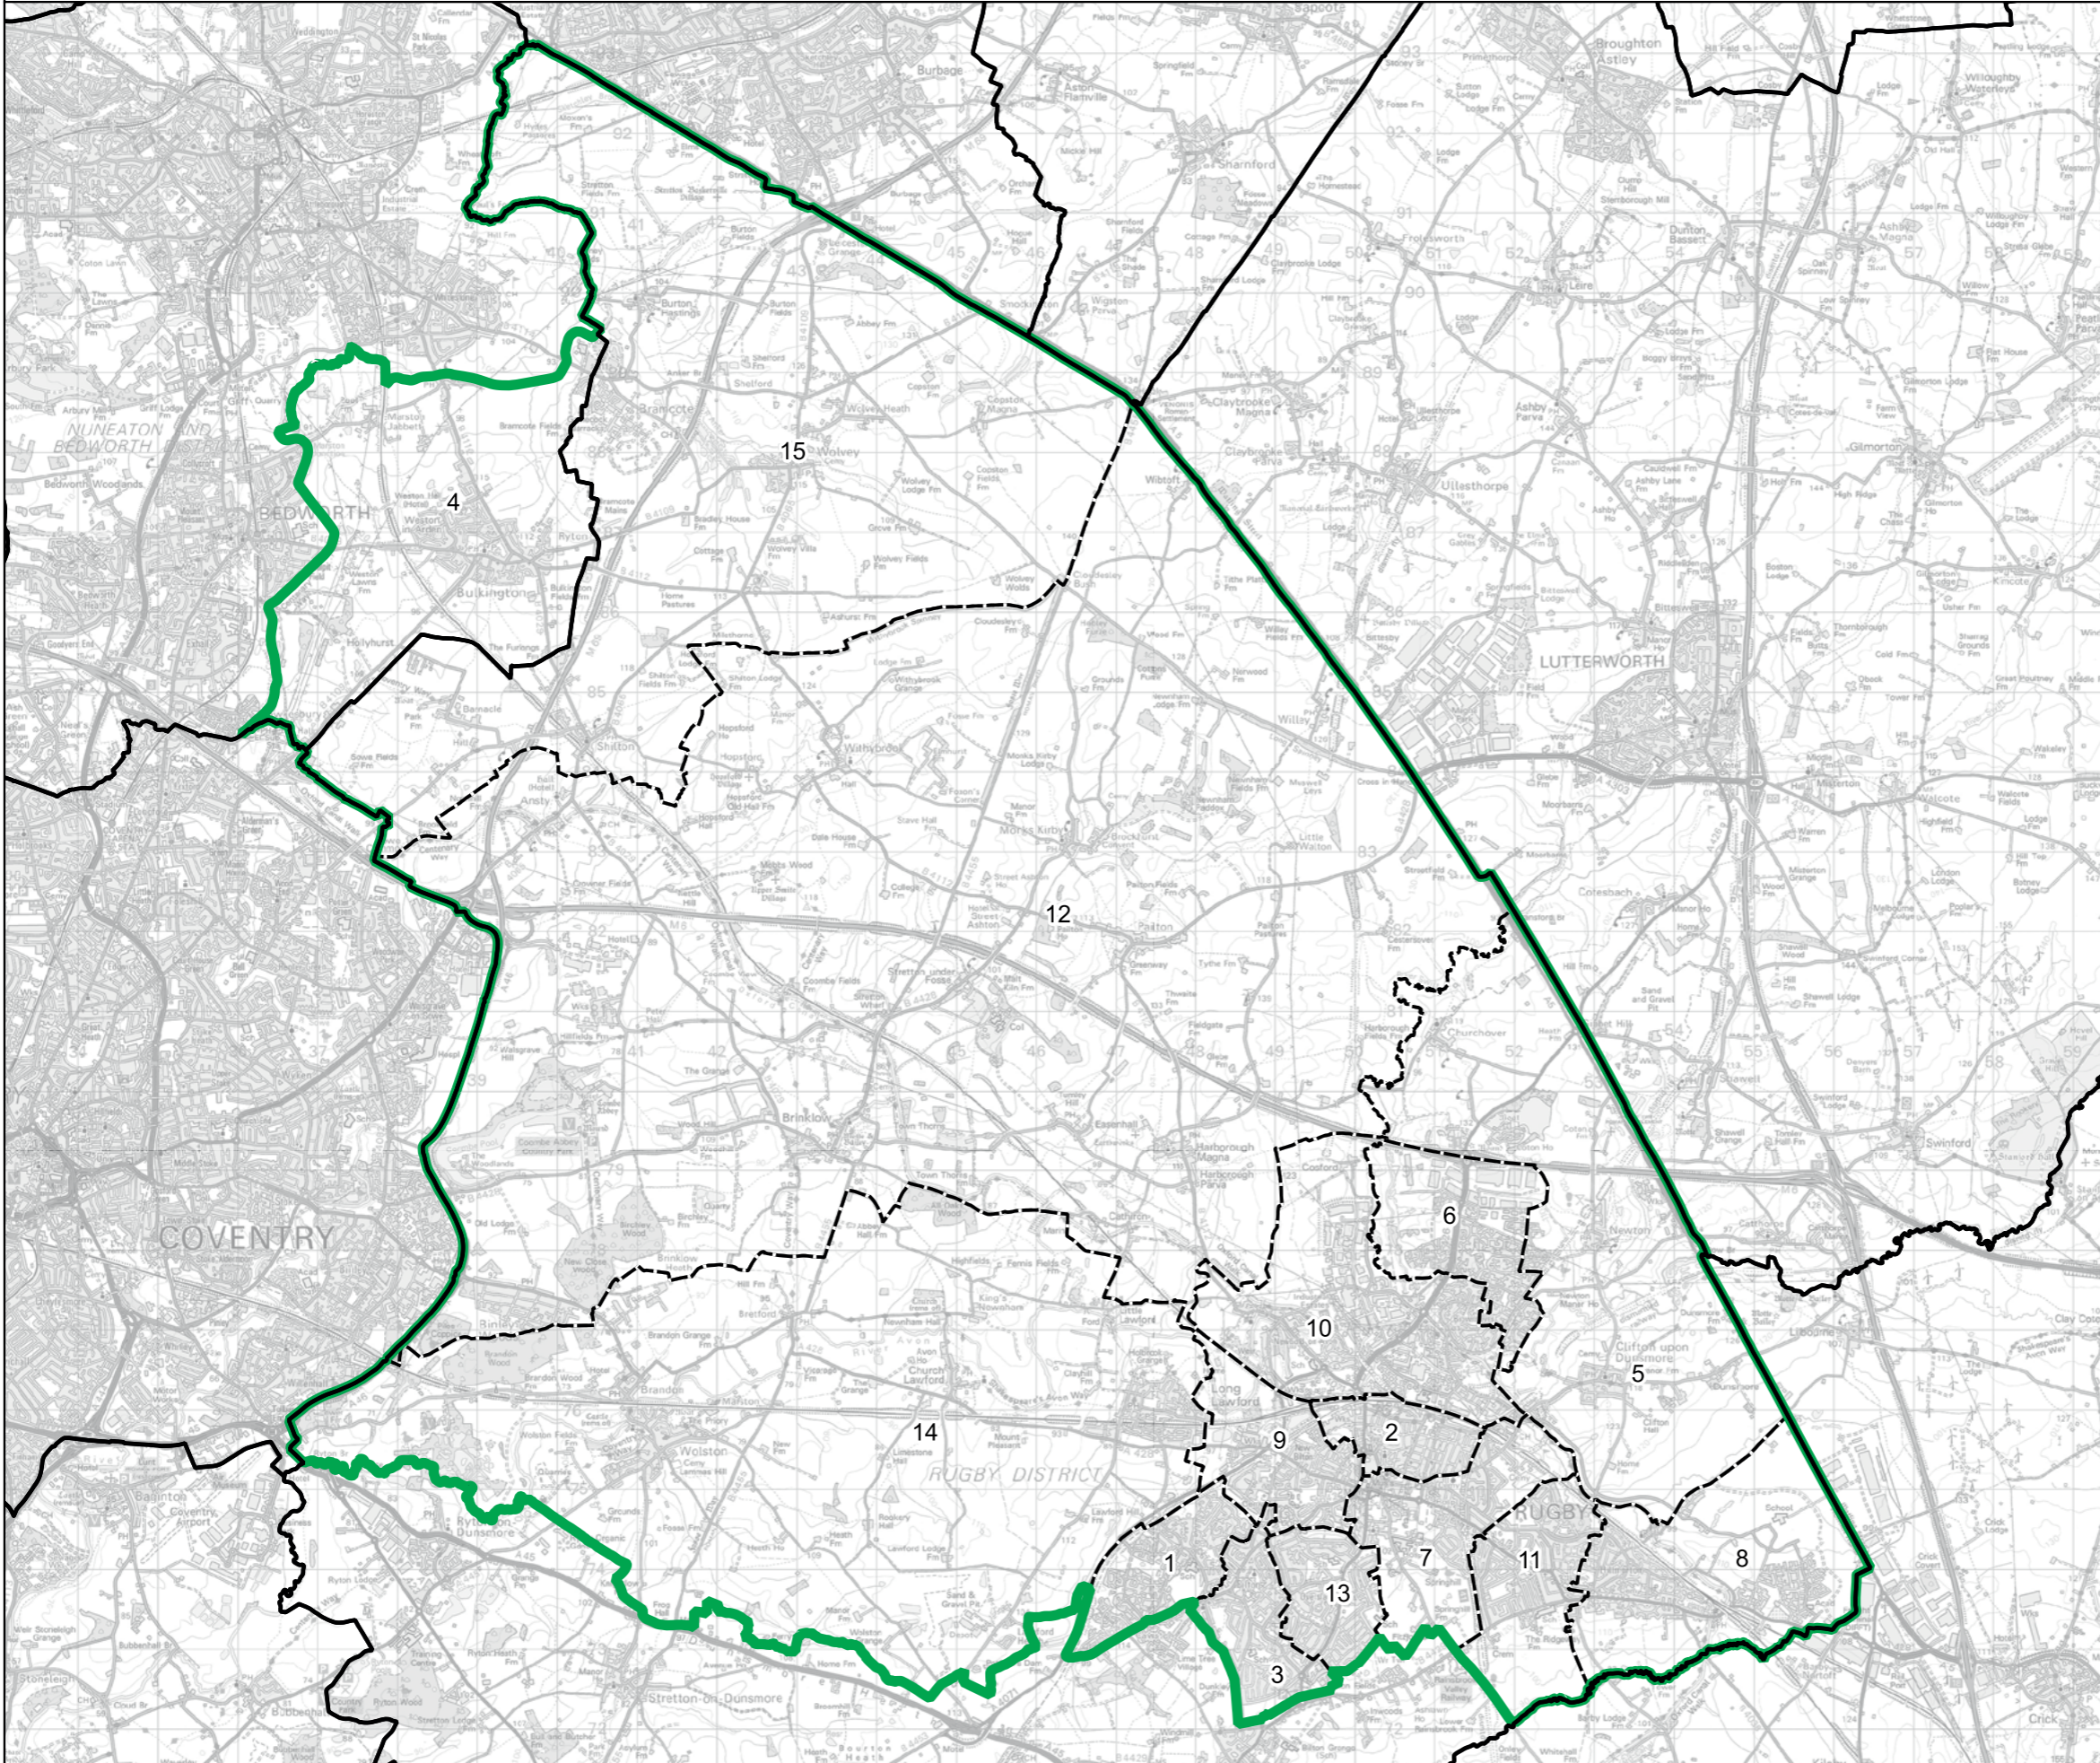

Boundary Commission for England - Final Recommendations for the West Midlands Region

Rugby County Constituency - Electorate 72,603

1. Wards:
2. 1 Admirals and Cawston
   - 2 Benn
   - 3 Bilton
   - 4 Bulkington
   - 5 Clifton, Newton and Churchover
   - 6 Coton and Boughton
   - 7 Eastlands
   - 8 Hillmorton
   - 9 New Bilton
   - 10 Newbold and Brownsover
   - 11 Paddox
   - 12 Revel and Binley Woods
   - 13 Rokeby and Overslade
   - 14 Wolston and the Lawfords
   - 15 Wolvey and Shilton

- Constituency
- Local Authorities
- Wards

0 1 2 km

© Crown copyright and database rights 2023 OS 100018289. You are permitted to use this data solely to enable you to respond to, or interact with, the organisation that provided you with the data. You are not permitted to copy, sub-licence, distribute or sell any of this data to third parties in any form. Third party rights to enforce the terms of this licence shall be reserved to OS.