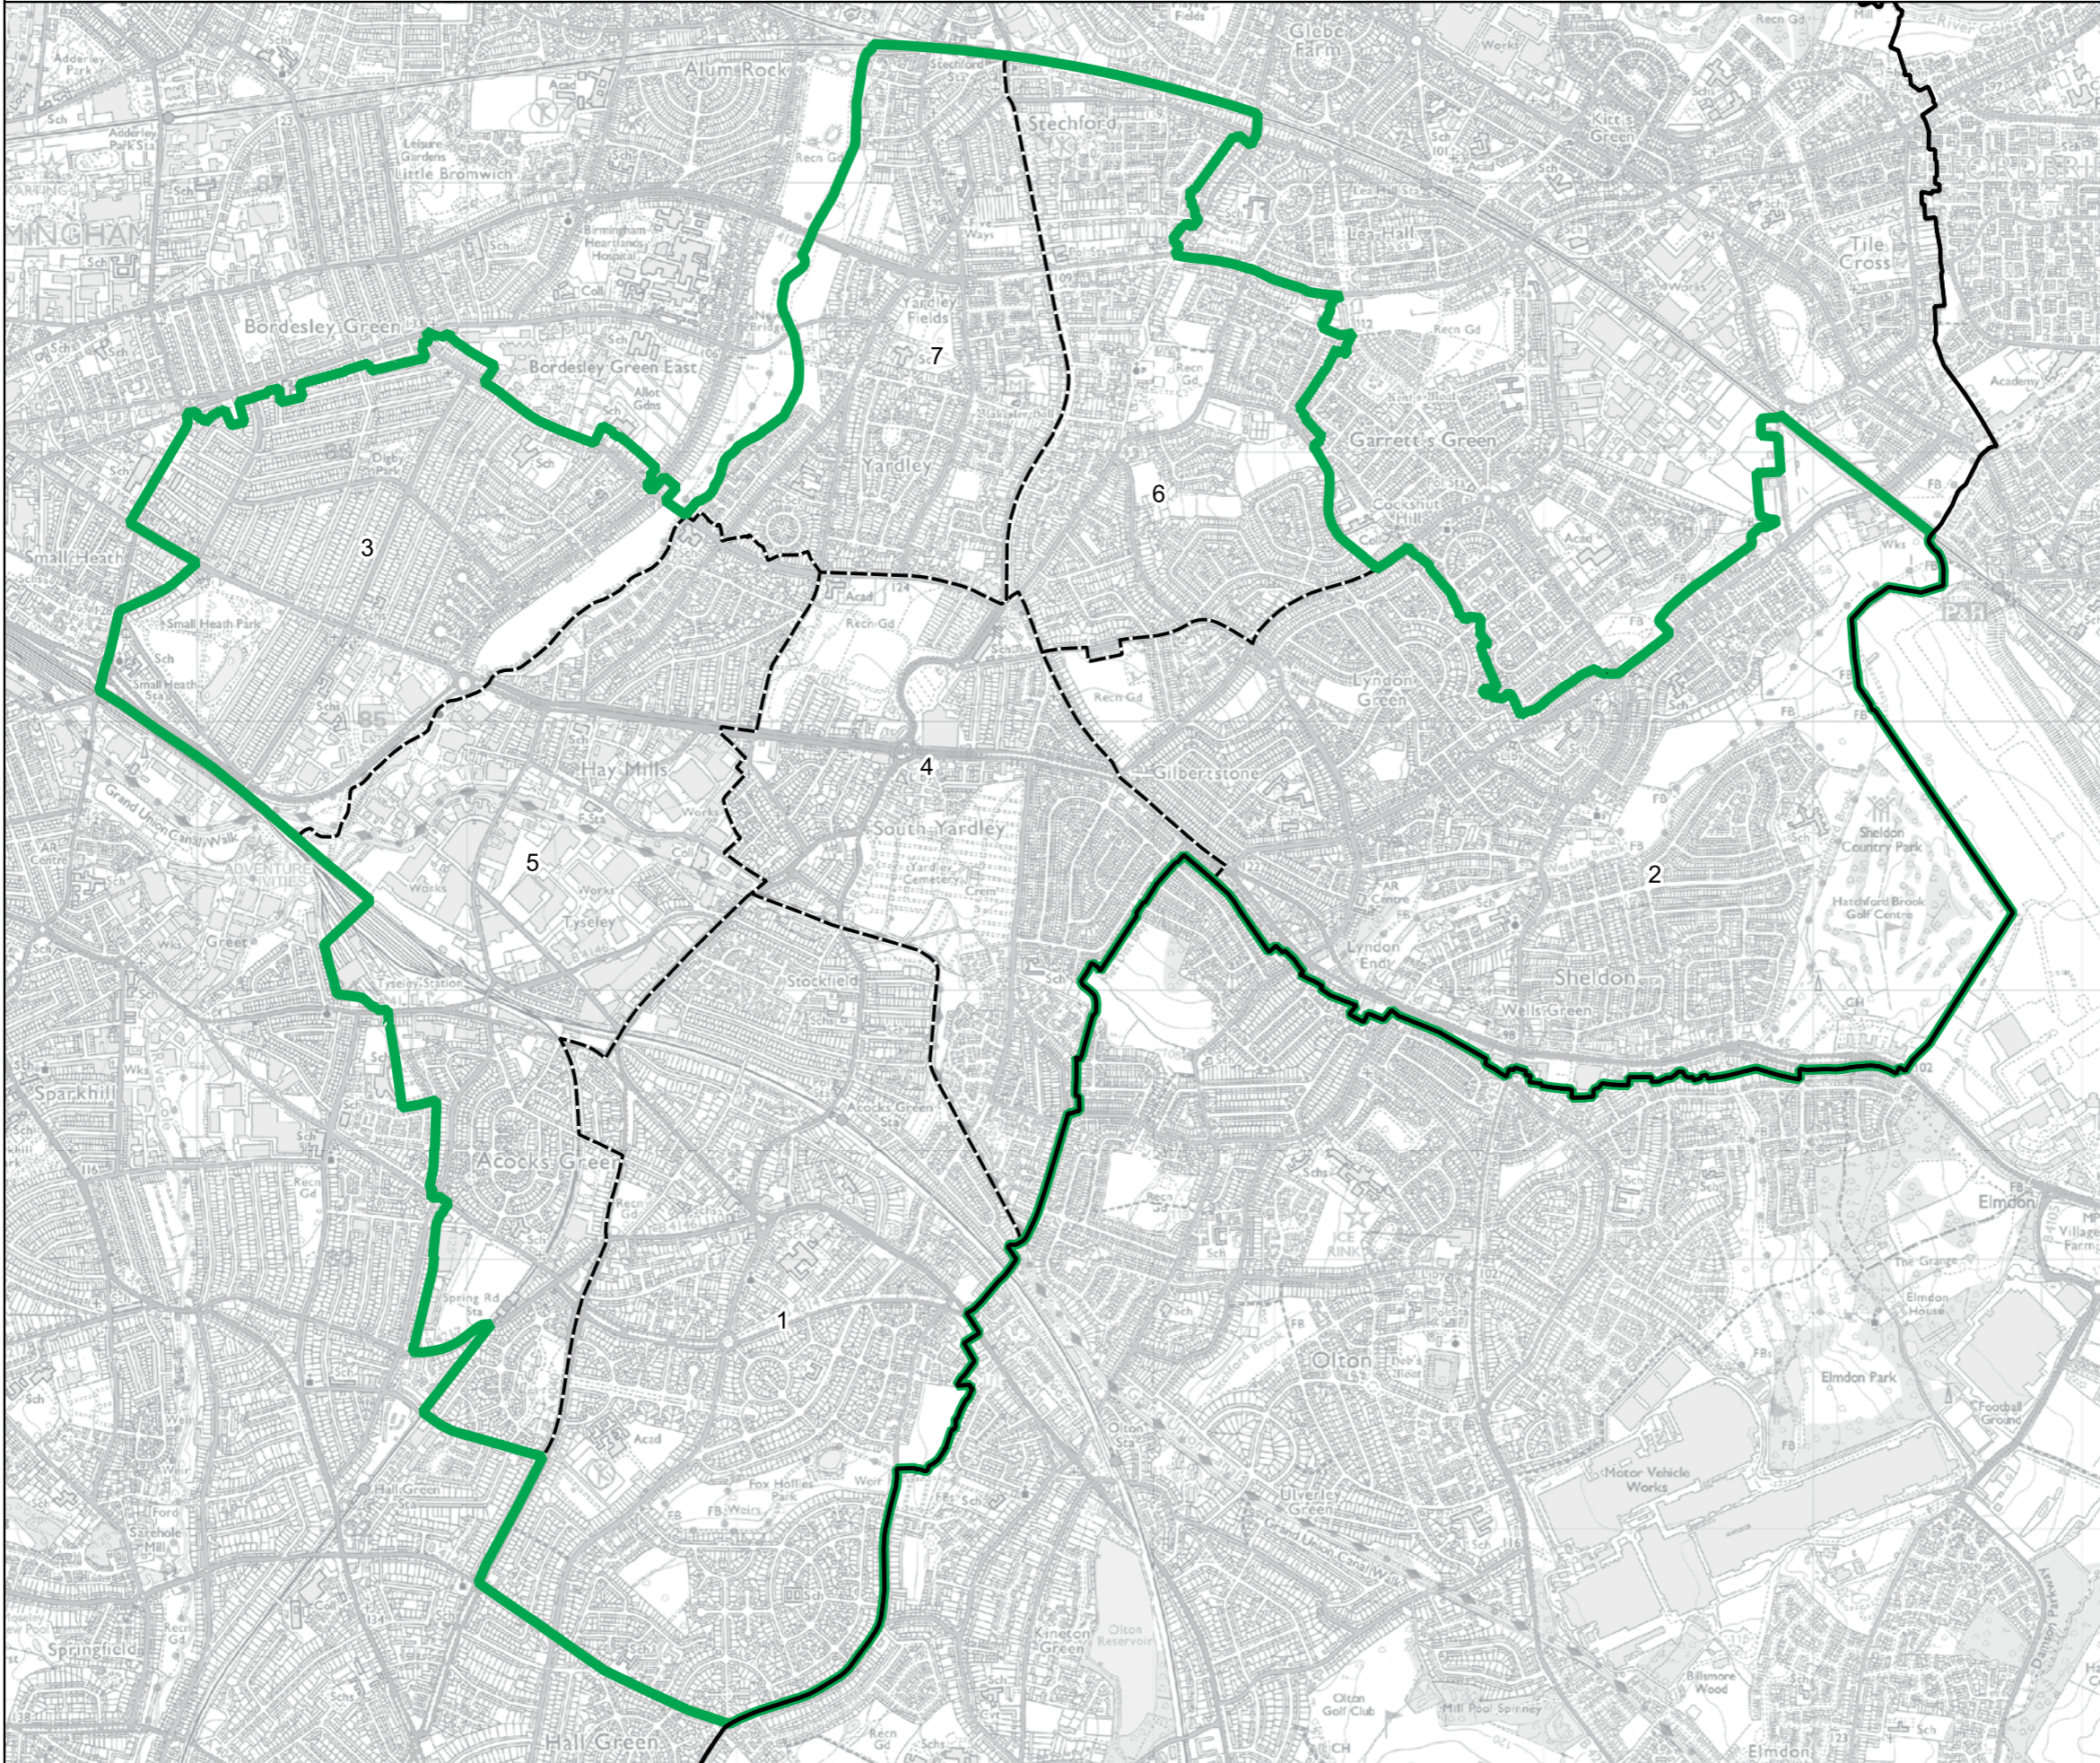

Wards:

- 1 Acocks Green
- 2 Sheldon
- 3 Small Heath
- 4 South Yardley
- 5 Tyseley & Hay Mills
- 6 Yardley East
- 7 Yardley West & Stechford

- Constituency
- Local Authorities
- Wards

0 0.3 0.6 km

© Crown copyright and database rights 2023 OS 100018289. You are permitted to use this data solely to enable you to respond to, or interact with, the organisation that provided you with the data. You are not permitted to copy, sub-licence, distribute or sell any of this data to third parties in any form. Third party rights to enforce the terms of this licence shall be reserved to OS.

Birmingham Yardley Borough Constituency