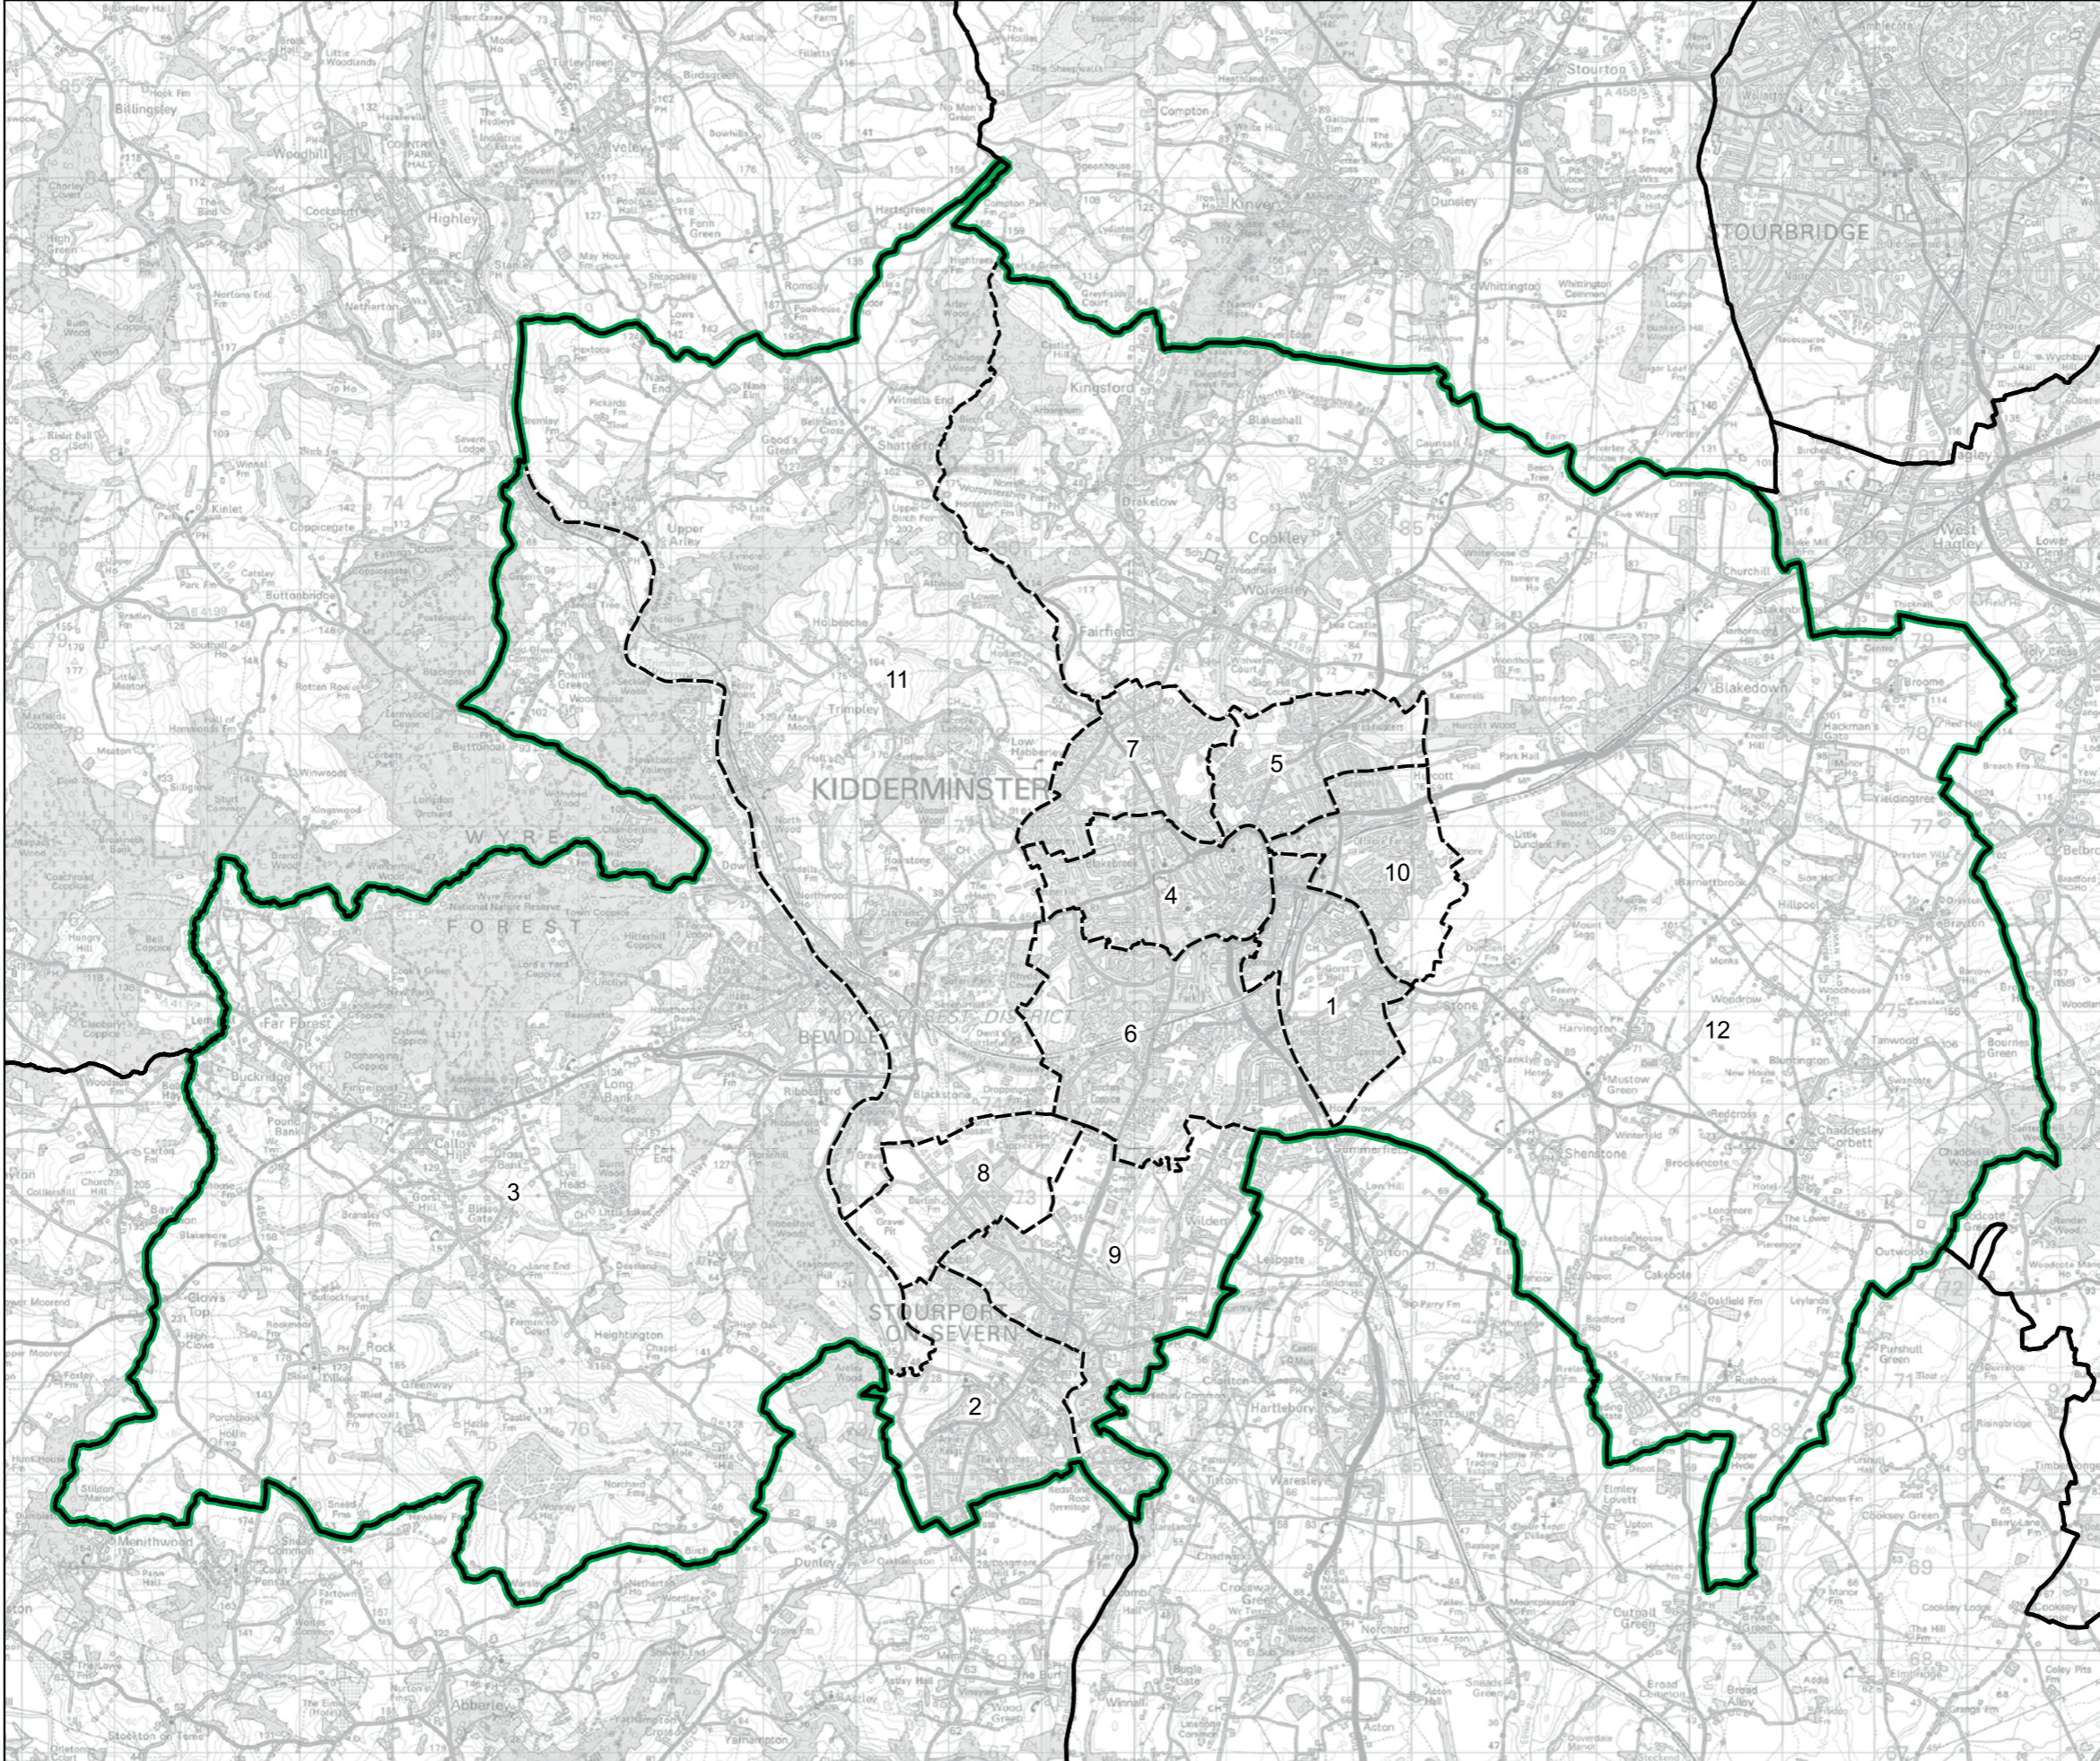

Wards:

- 1 Aggborough & Spennells
- 2 Areley Kings & Riverside
- 3 Bewdley & Rock
- 4 Blakebrook & Habberley South
- 5 Broadwaters
- 6 Foley Park & Hoobrook
- 7 Franche & Habberley North
- 8 Lickhill
- 9 Mitton
- 10 Offmore & Comberton
- 11 Wribbenhall & Arley
- 12 Wyre Forest Rural

- Constituency
- Local Authorities
- Wards

0 1 2 km

© Crown copyright and database rights 2023 OS 100018289. You are permitted to use this data solely to enable you to respond to, or interact with, the organisation that provided you with the data. You are not permitted to copy, sub-licence, distribute or sell any of this data to third parties in any form. Third party rights to enforce the terms of this licence shall be reserved to OS.