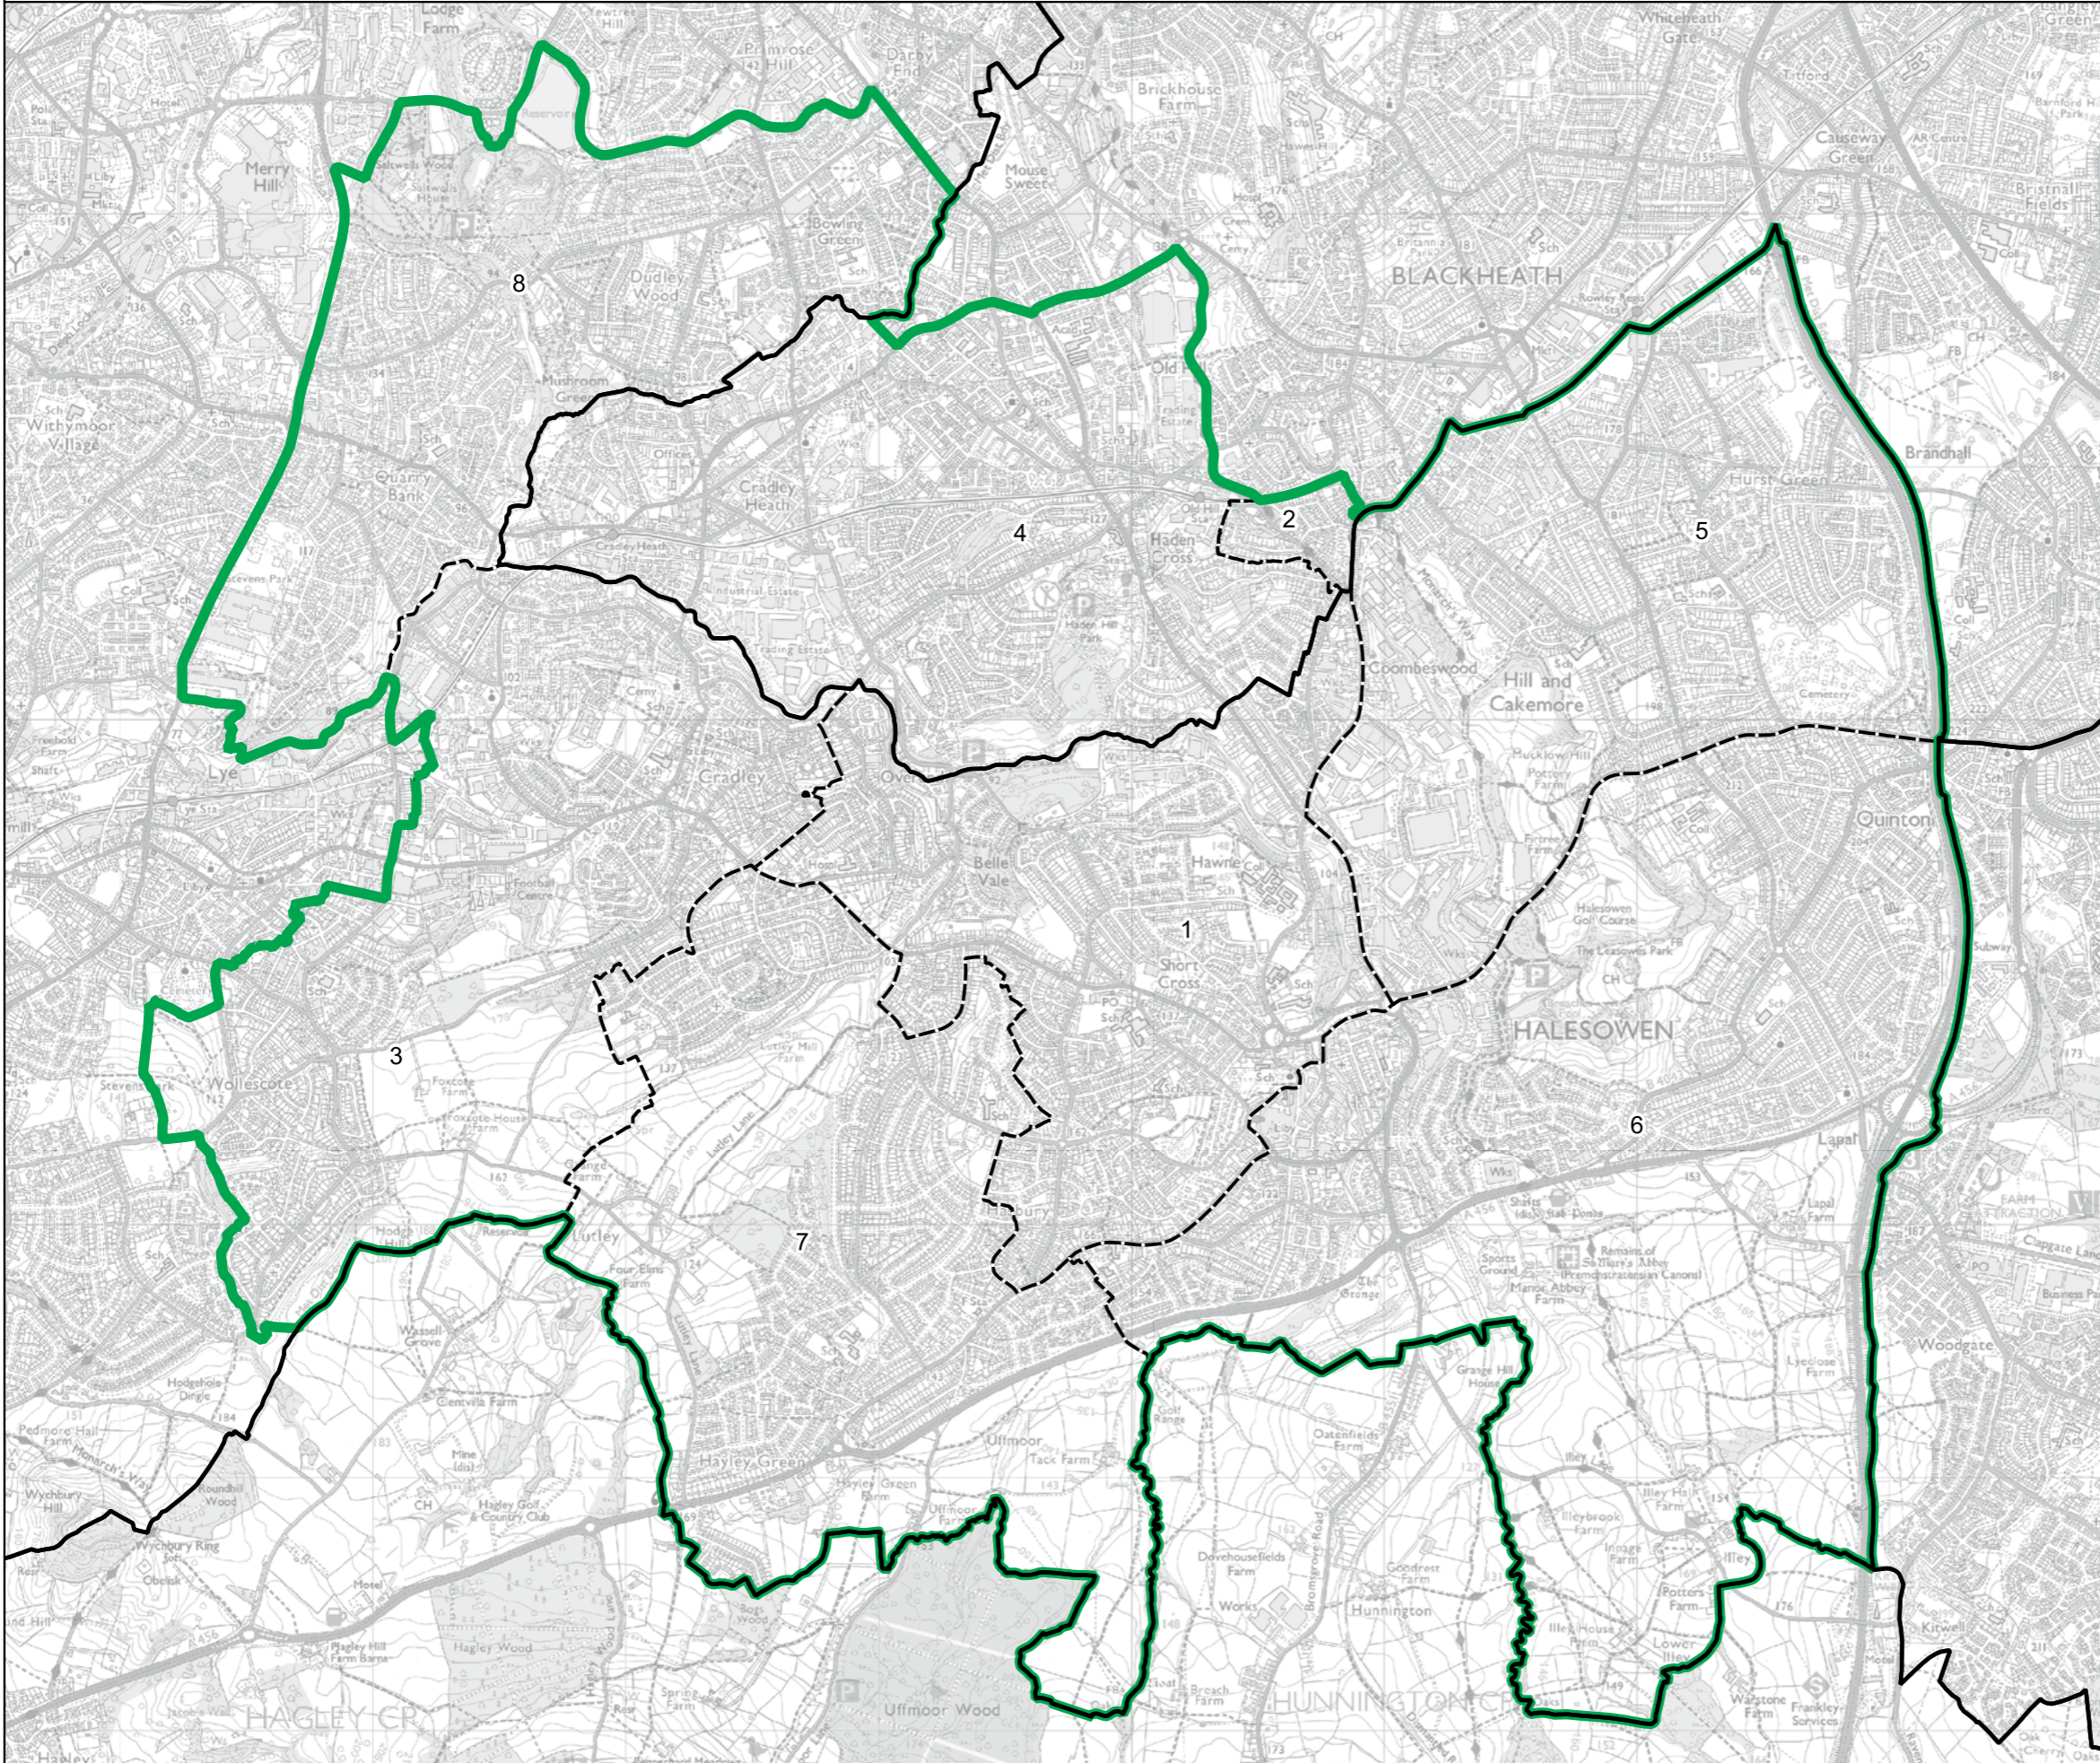

Dudley Borough Constituency

Boundary Commission for England - Final Recommendations for the West Midlands Region

Halesowen Borough Constituency - Electorate 69,907

- Wards:
- 1 Belle Vale
 - 2 Blackheath (Part)
 - 3 Cradley and Wollescote
 - 4 Cradley Heath and Old Hill
 - 5 Halesowen North
 - 6 Halesowen South
 - 7 Hayley Green and Cradley South
 - 8 Quarry Bank and Dudley Wood