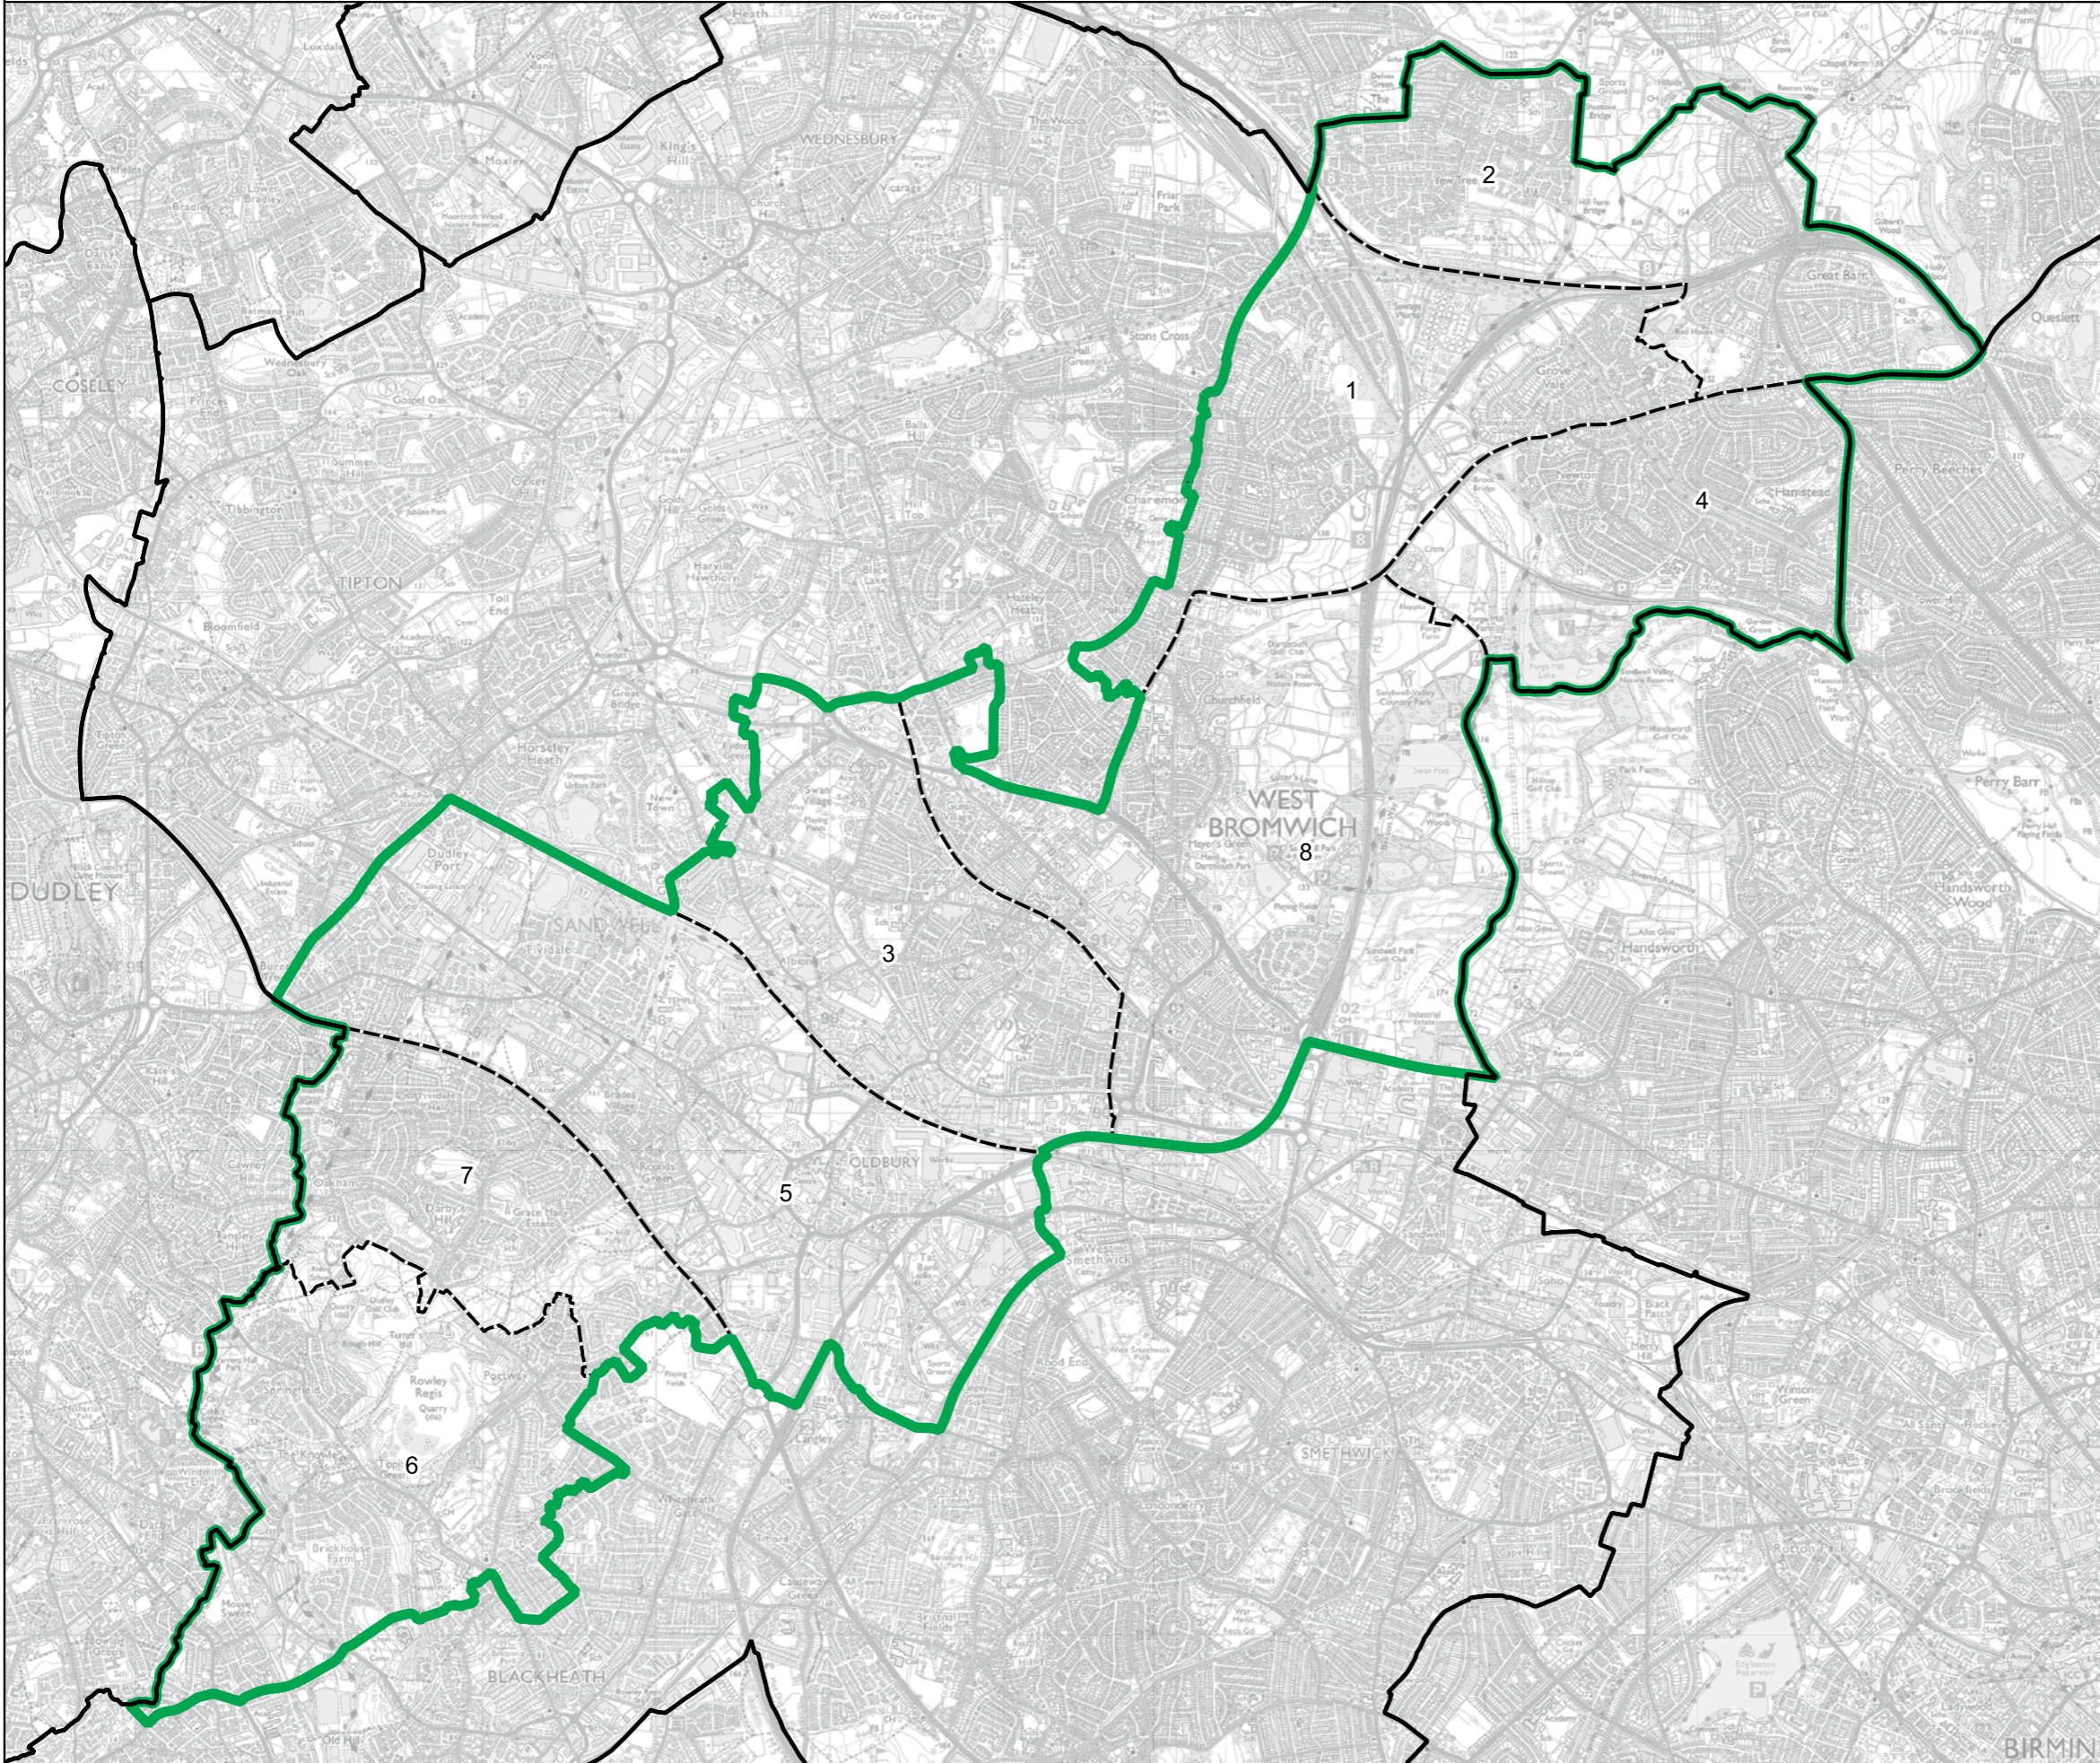

Warwick and Leamington County Constituency

Boundary Commission for England - Final Recommendations for the West Midlands Region

West Bromwich Borough Constituency - Electorate 72,206

Wards:

- 1 Charlemont with Grove Vale
- 2 Great Barr with Yew Tree
- 3 Greet's Green and Lyng
- 4 Newton
- 5 Oldbury
- 6 Rowley
- 7 Tividale
- 8 West Bromwich Central