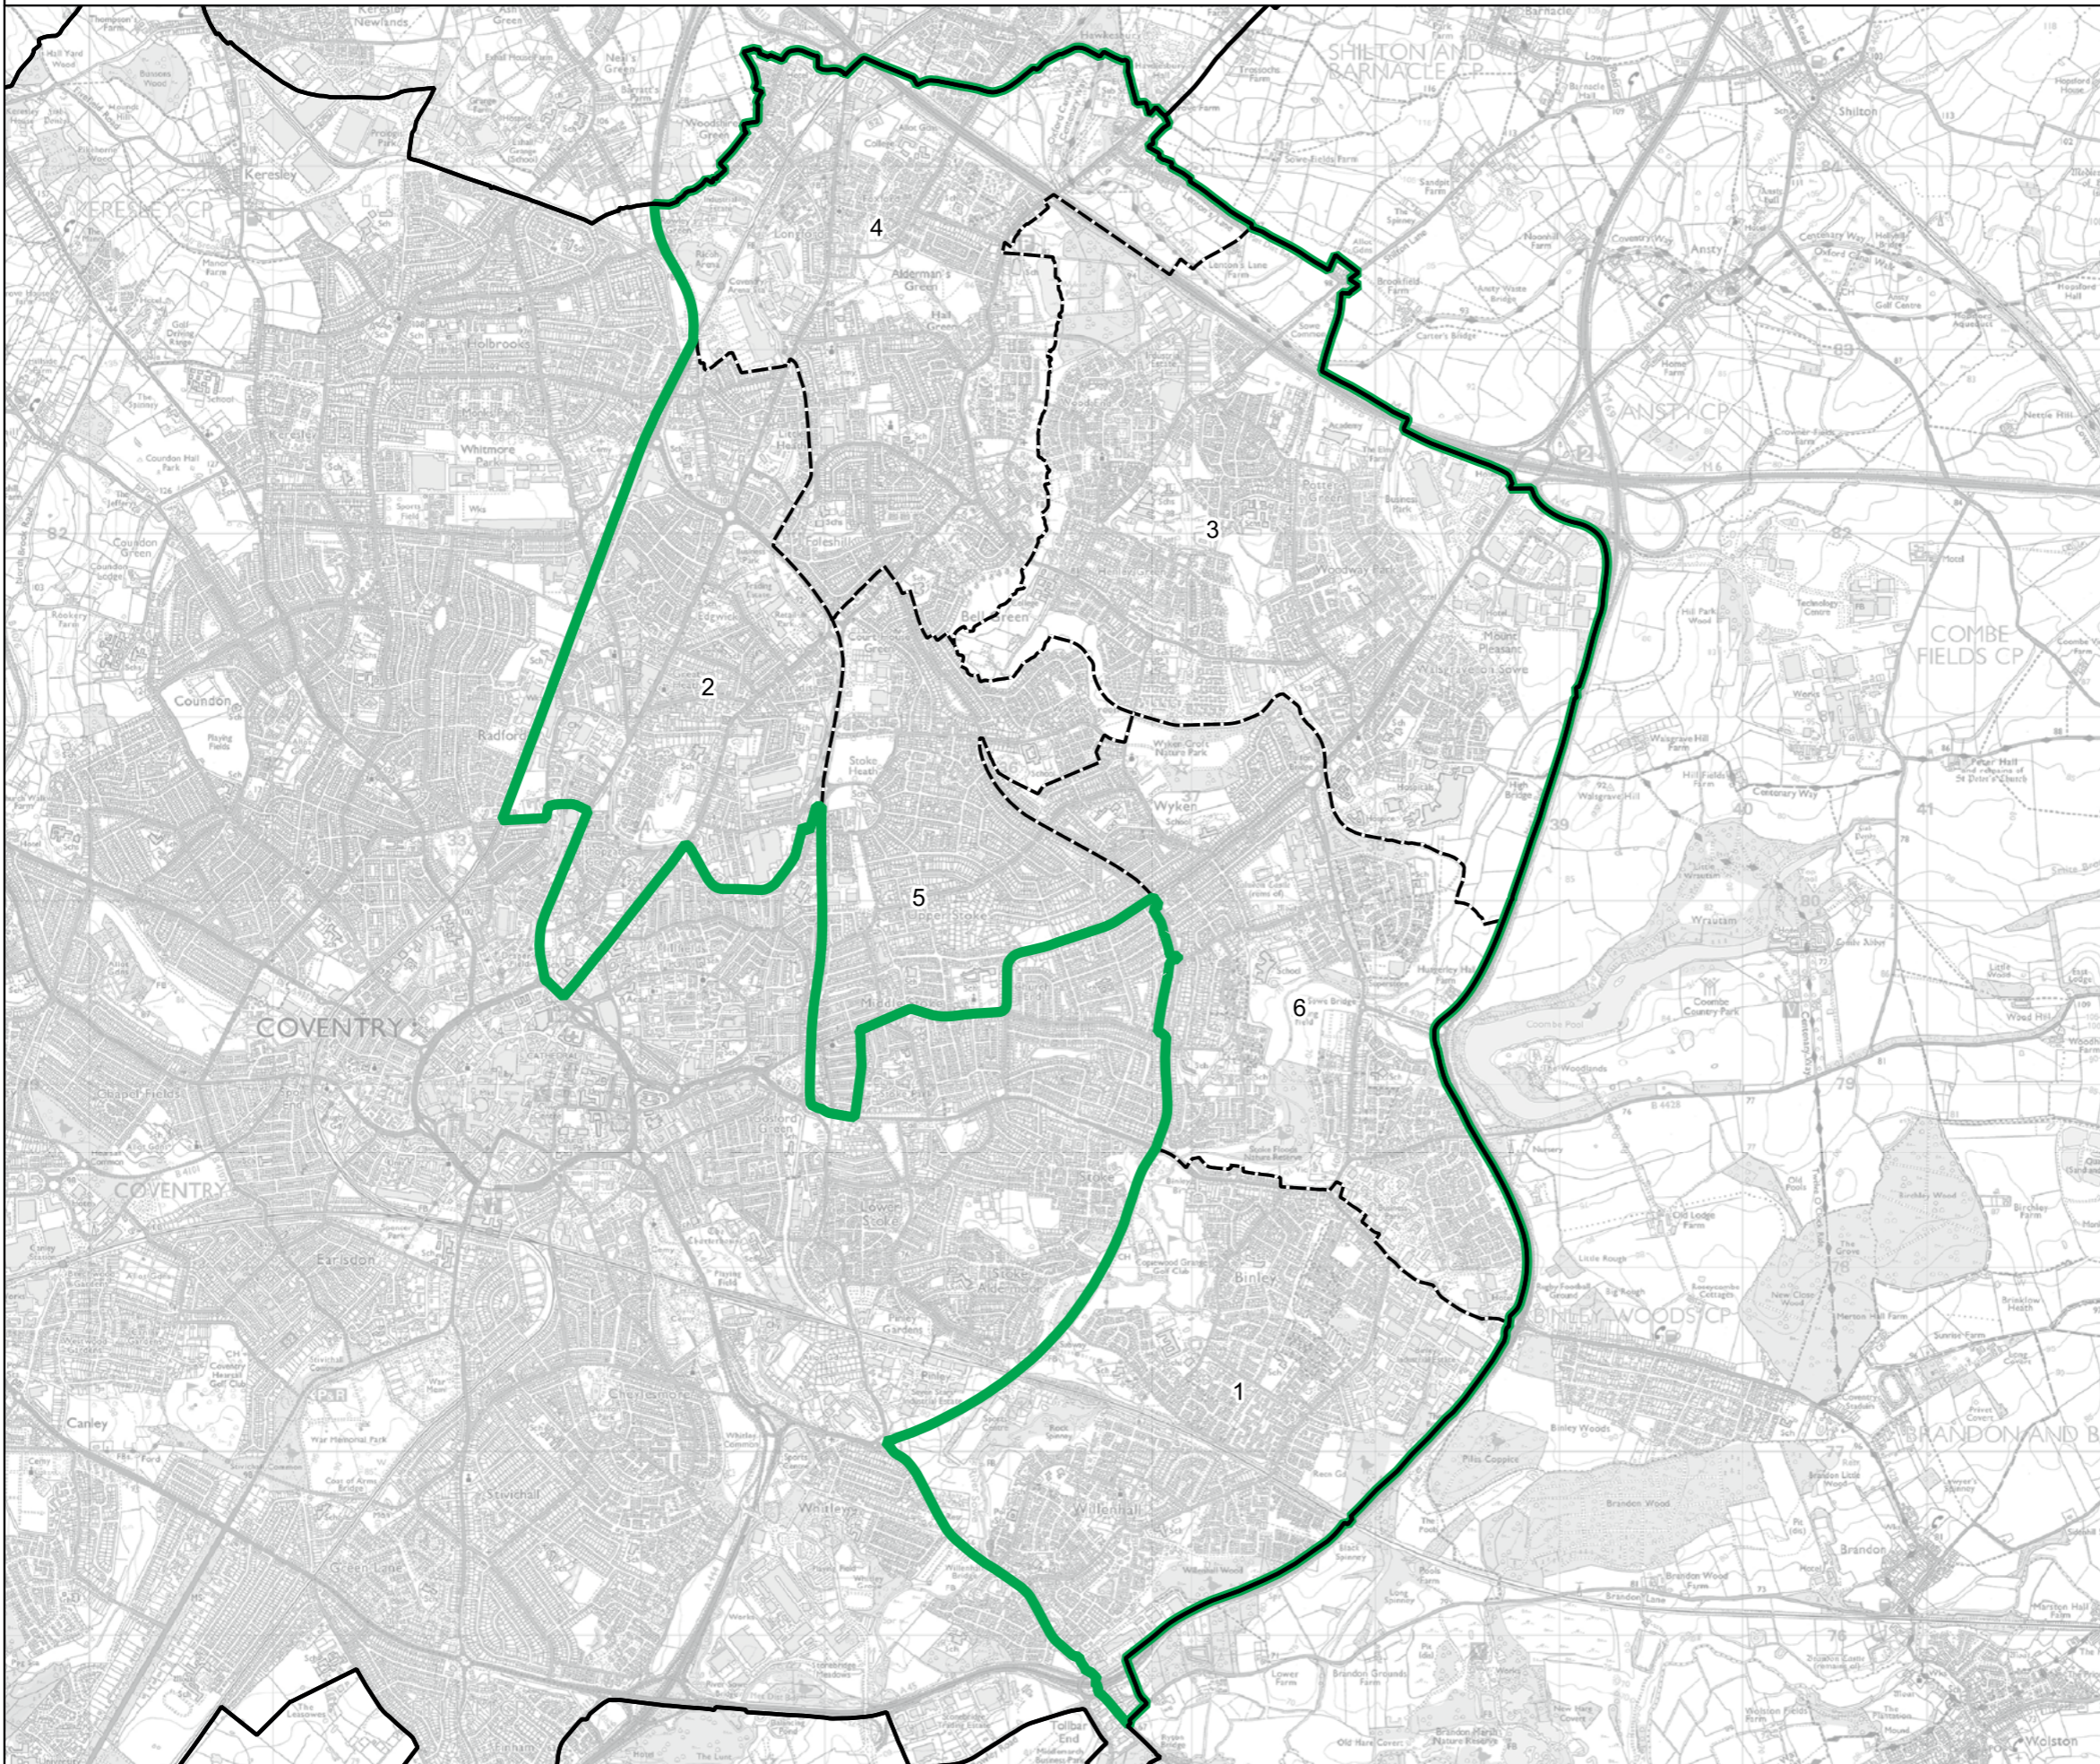

Wards:

- 1 Binley and Willenhall
- 2 Foleshill
- 3 Henley
- 4 Longford
- 5 Upper Stoke
- 6 Wyken

- Constituency
- Local Authorities
- Wards

0 0.5 1 km

© Crown copyright and database rights 2023 OS 100018289. You are permitted to use this data solely to enable you to respond to, or interact with, the organisation that provided you with the data. You are not permitted to copy, sub-licence, distribute or sell any of this data to third parties in any form. Third party rights to enforce the terms of this licence shall be reserved to OS.