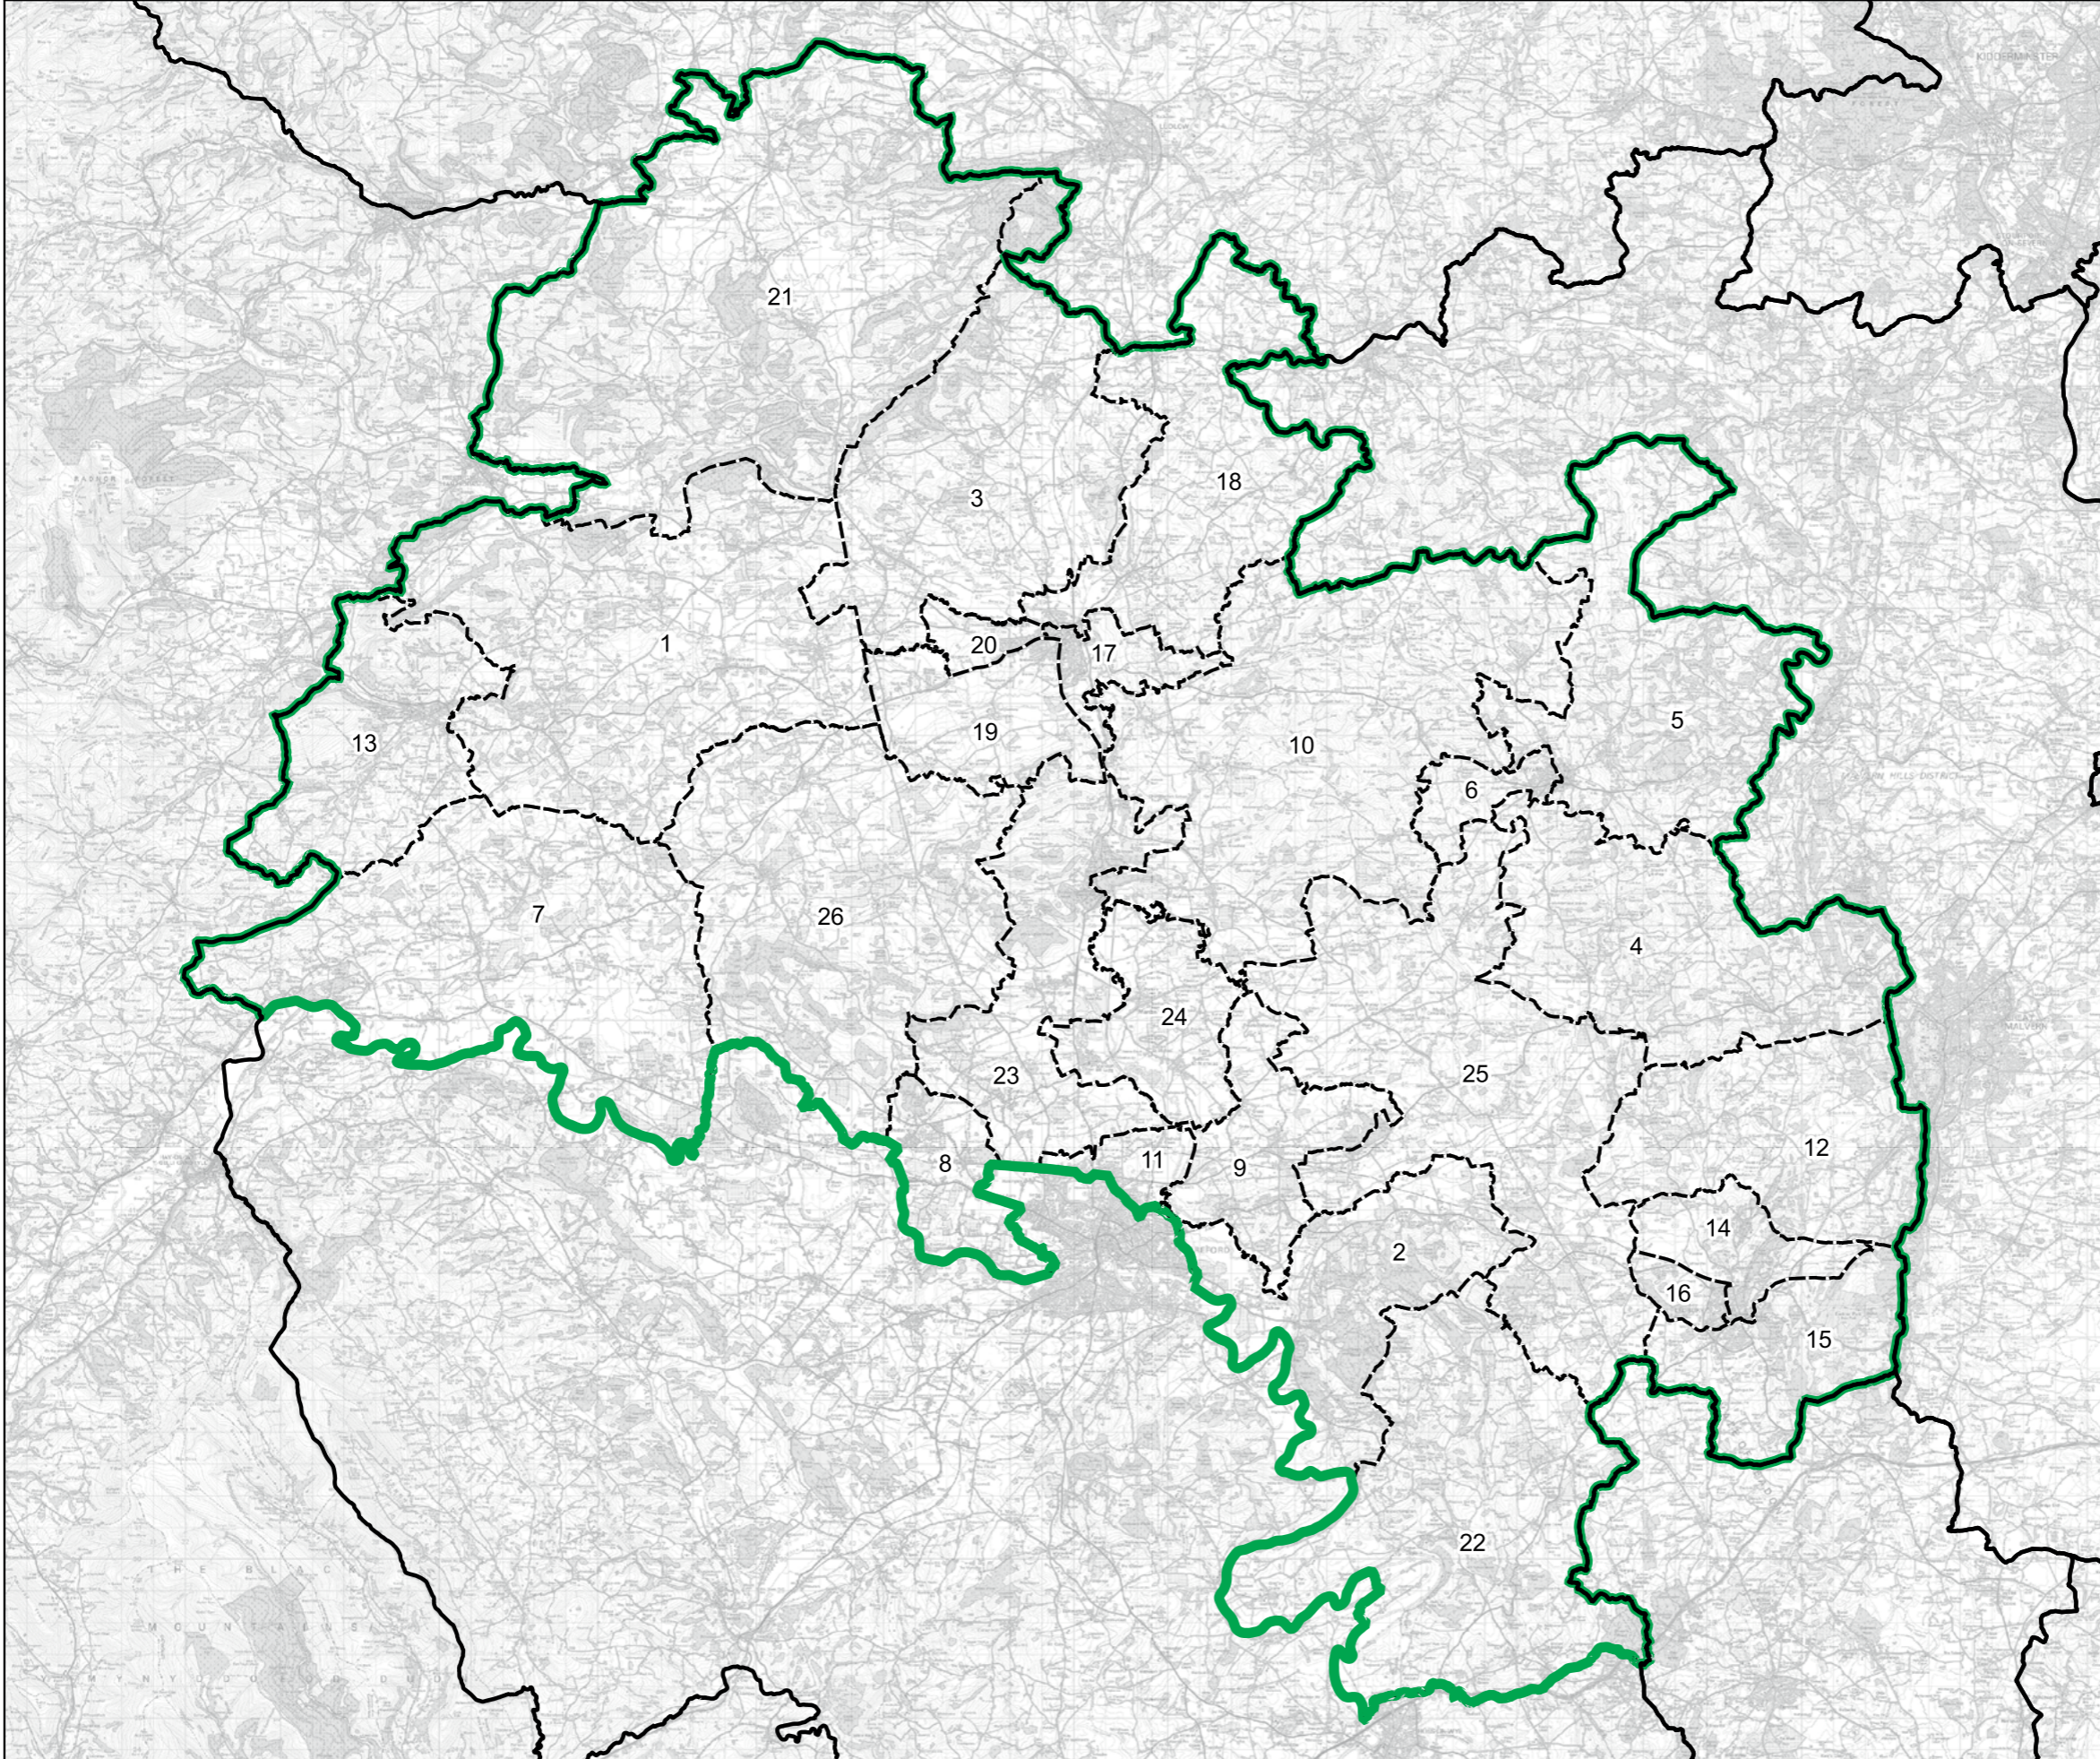

Wards:

- 1 Arrow
- 2 Backbury
- 3 Bircher
- 4 Bishops Frome & Cradley
- 5 Bromyard Bringsty
- 6 Bromyard West
- 7 Castle
- 8 Credenhill
- 9 Hagley
- 10 Hampton
- 11 Holmer
- 12 Hope End
- 13 Kington
- 14 Ledbury North
- 15 Ledbury South
- 16 Ledbury West
- 17 Leominster East
- 18 Leominster North & Rural
- 19 Leominster South
- 20 Leominster West
- 21 Mortimer
- 22 Old Gore
- 23 Queenswood
- 24 Sutton Walls
- 25 Three Crosses
- 26 Weobley

- Constituency
- Local Authorities
- Wards

© Crown copyright and database rights 2023 OS 100018289. You are permitted to use this data solely to enable you to respond to, or interact with, the organisation that provided you with the data. You are not permitted to copy, sub-licence, distribute or sell any of this data to third parties in any form. Third party rights to enforce the terms of this licence shall be reserved to OS.

North Herefordshire County Constituency