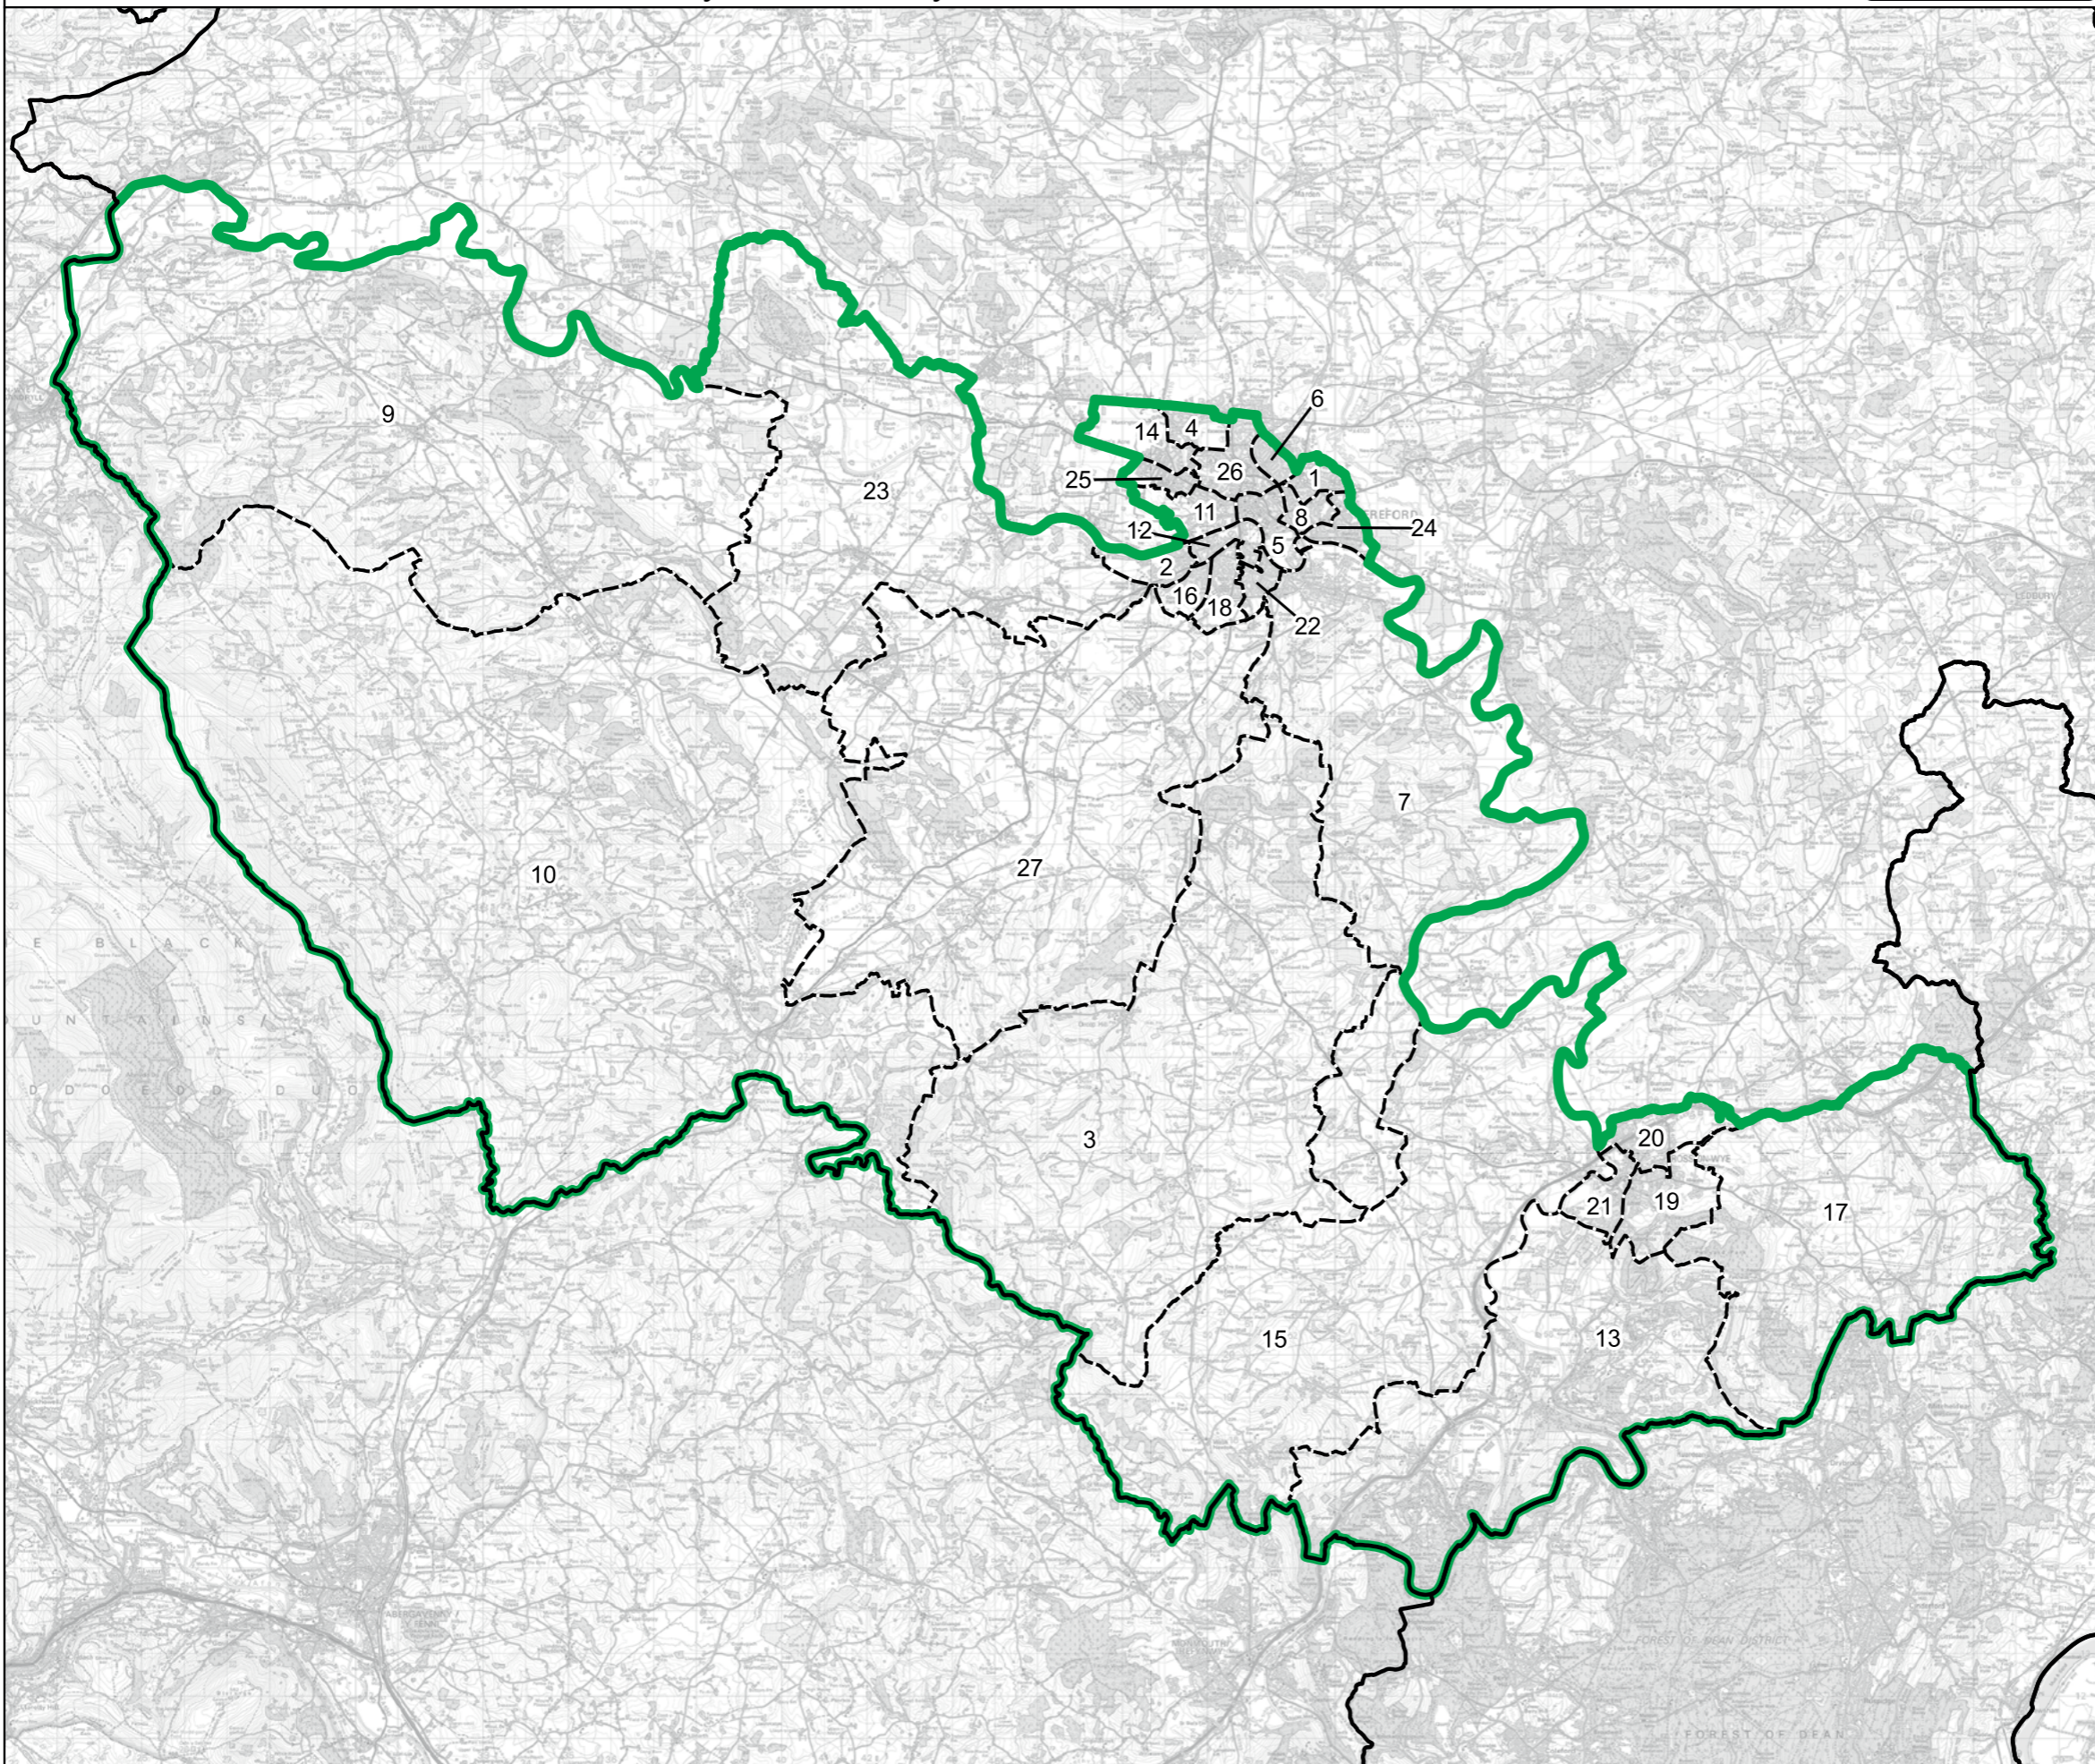

Wards:

- 1 Aylestone Hill
- 2 Belmont Rural
- 3 Birch
- 4 Bobblestock
- 5 Central
- 6 College
- 7 Dinedor Hill
- 8 Eign Hill
- 9 Golden Valley North
- 10 Golden Valley South
- 11 Greyfriars
- 12 Hinton & Hunderton
- 13 Kerne Bridge
- 14 Kings Acre
- 15 Llangarron
- 16 Newton Farm
- 17 Penyard
- 18 Red Hill
- 19 Ross East
- 20 Ross North
- 21 Ross West
- 22 Saxon Gate
- 23 Stoney Street
- 24 Tupsley
- 25 Whitecross
- 26 Widemarsh
- 27 Wormside

- Constituency
- Local Authorities
- Wards

0 2 4 km

© Crown copyright and database rights 2023 OS 100018289. You are permitted to use this data solely to enable you to respond to, or interact with, the organisation that provided you with the data. You are not permitted to copy, sub-licence, distribute or sell any of this data to third parties in any form. Third party rights to enforce the terms of this licence shall be reserved to OS.

Hereford and South Herefordshire County Constituency