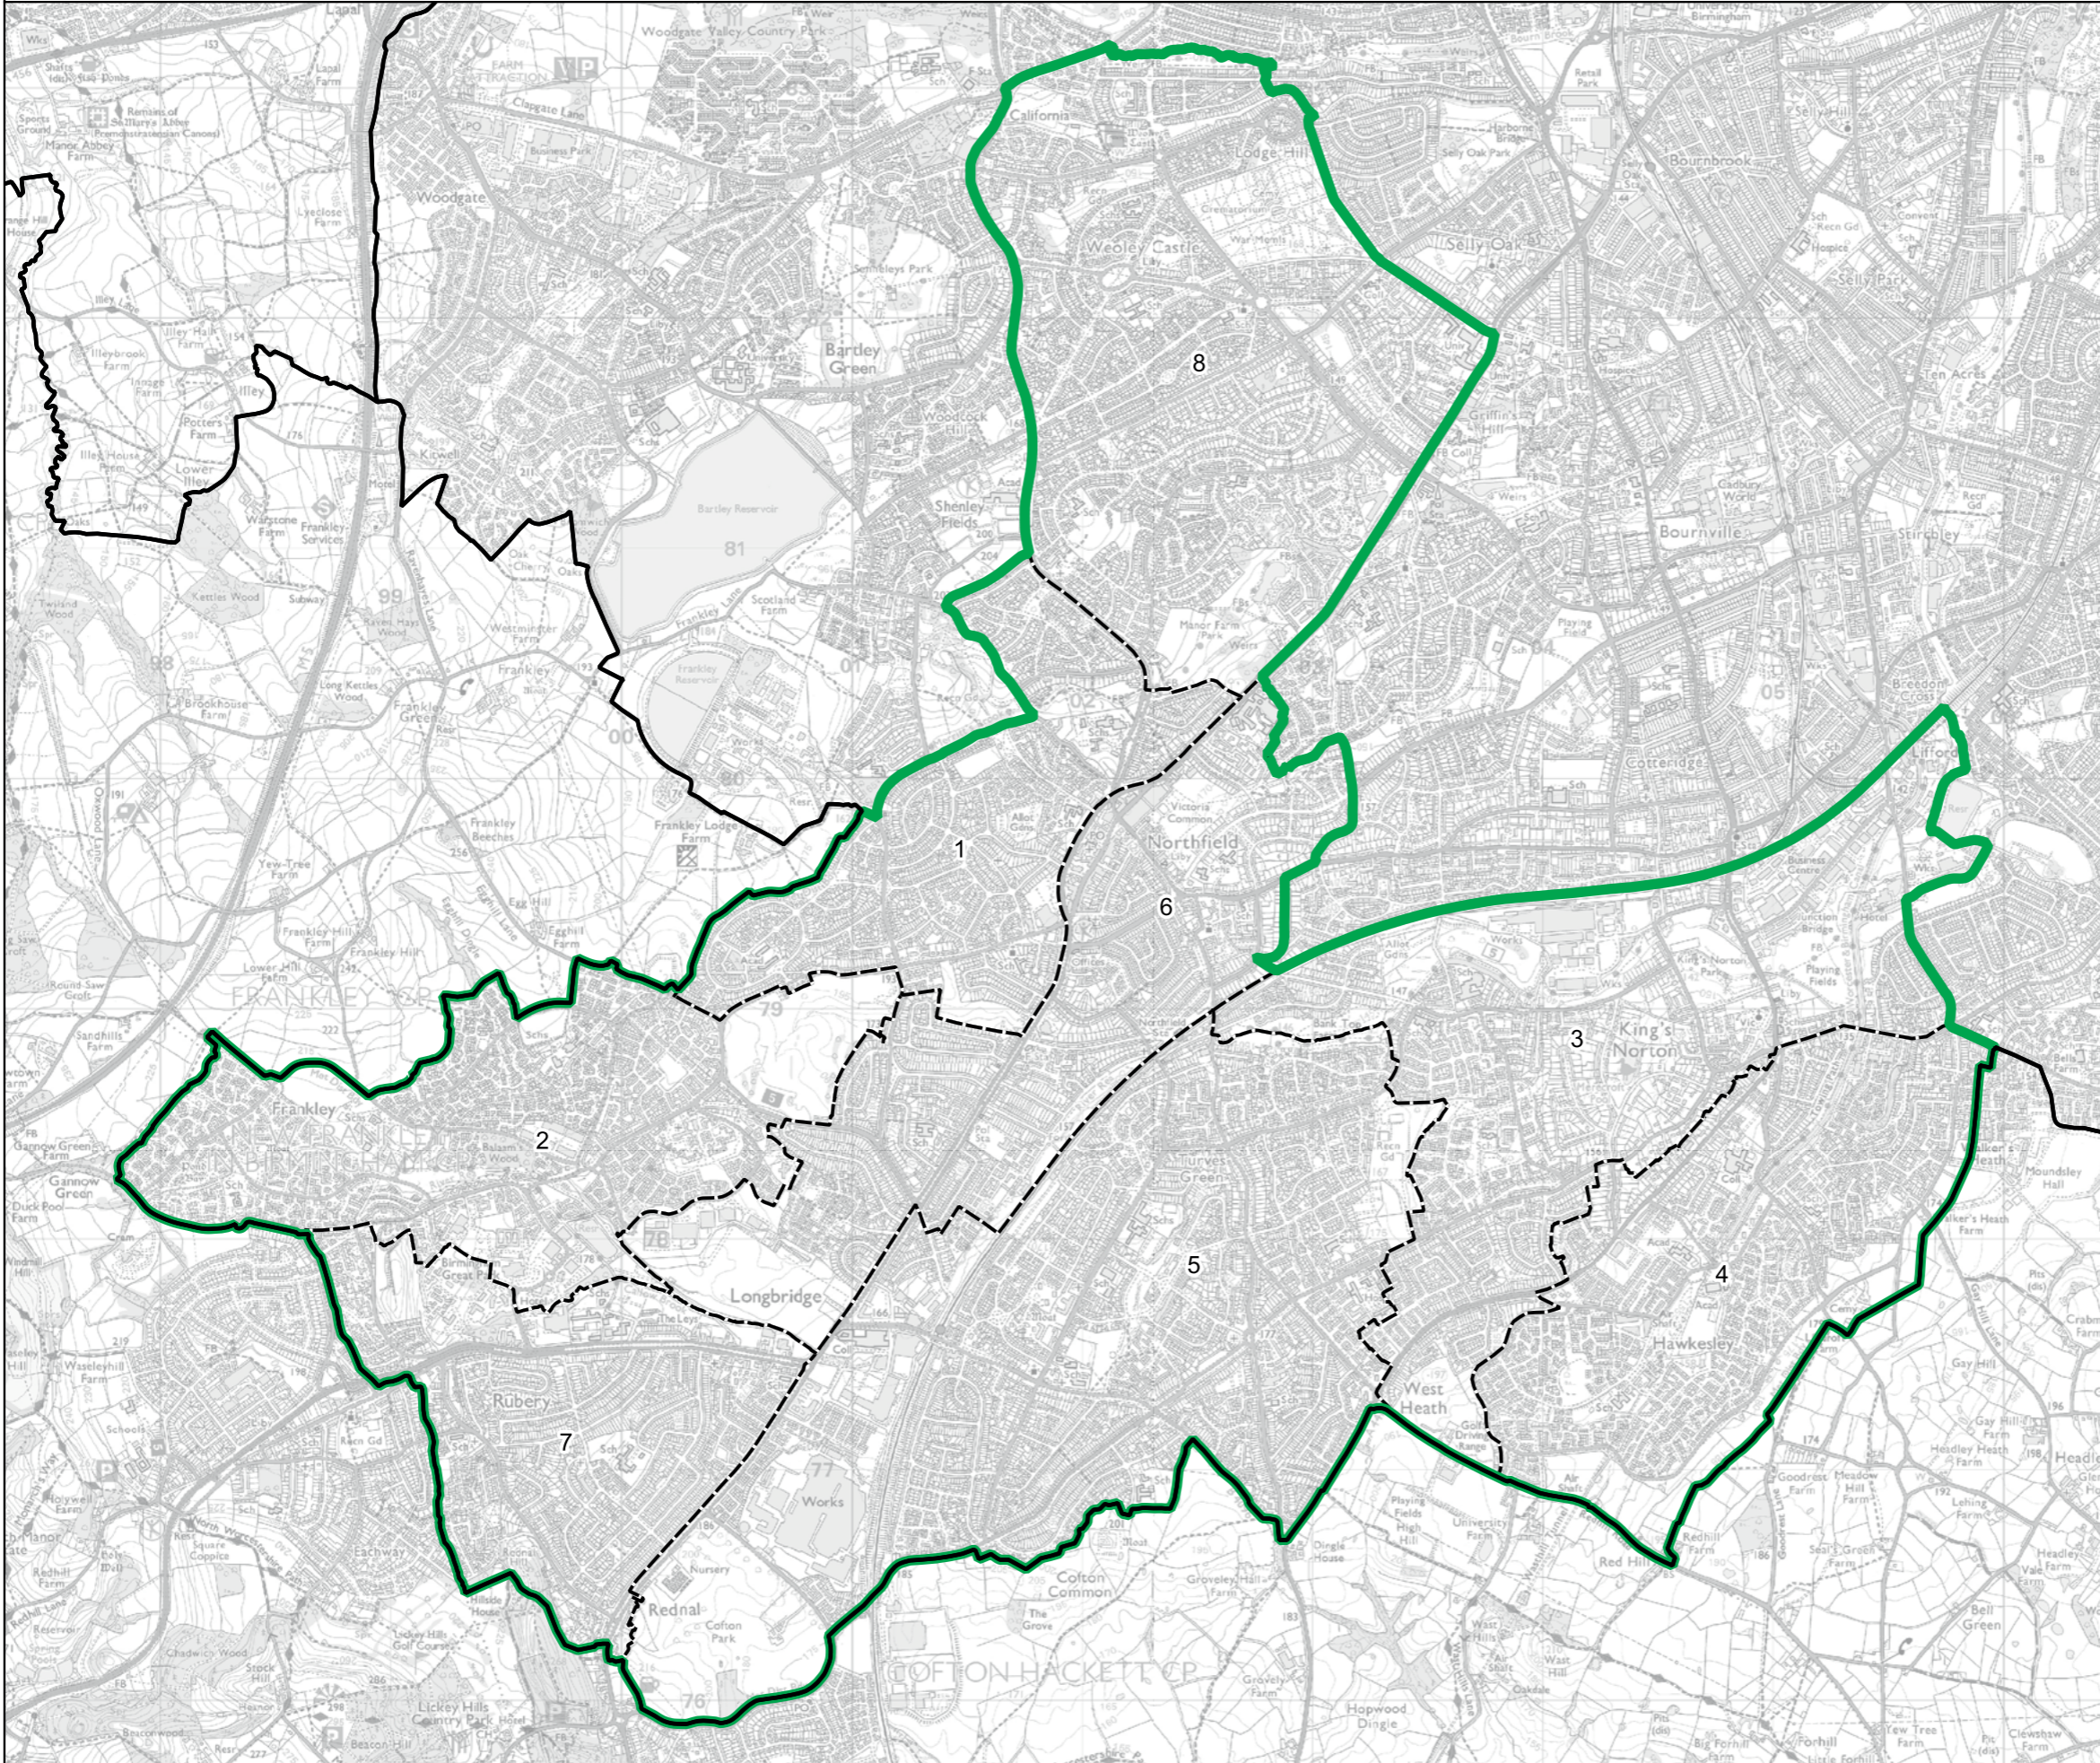

Birmingham Ladywood Borough Constituency

Boundary Commission for England - Final Recommendations for the West Midlands Region

Birmingham Northfield Borough Constituency - Electorate 73,483

Wards:

- 1 Allens Cross
- 2 Frankley Great Park
- 3 King's Norton North
- 4 King's Norton South
- 5 Longbridge & West Heath
- 6 Northfield
- 7 Rubery & Rednal
- 8 Weoley & Selly Oak (Part)