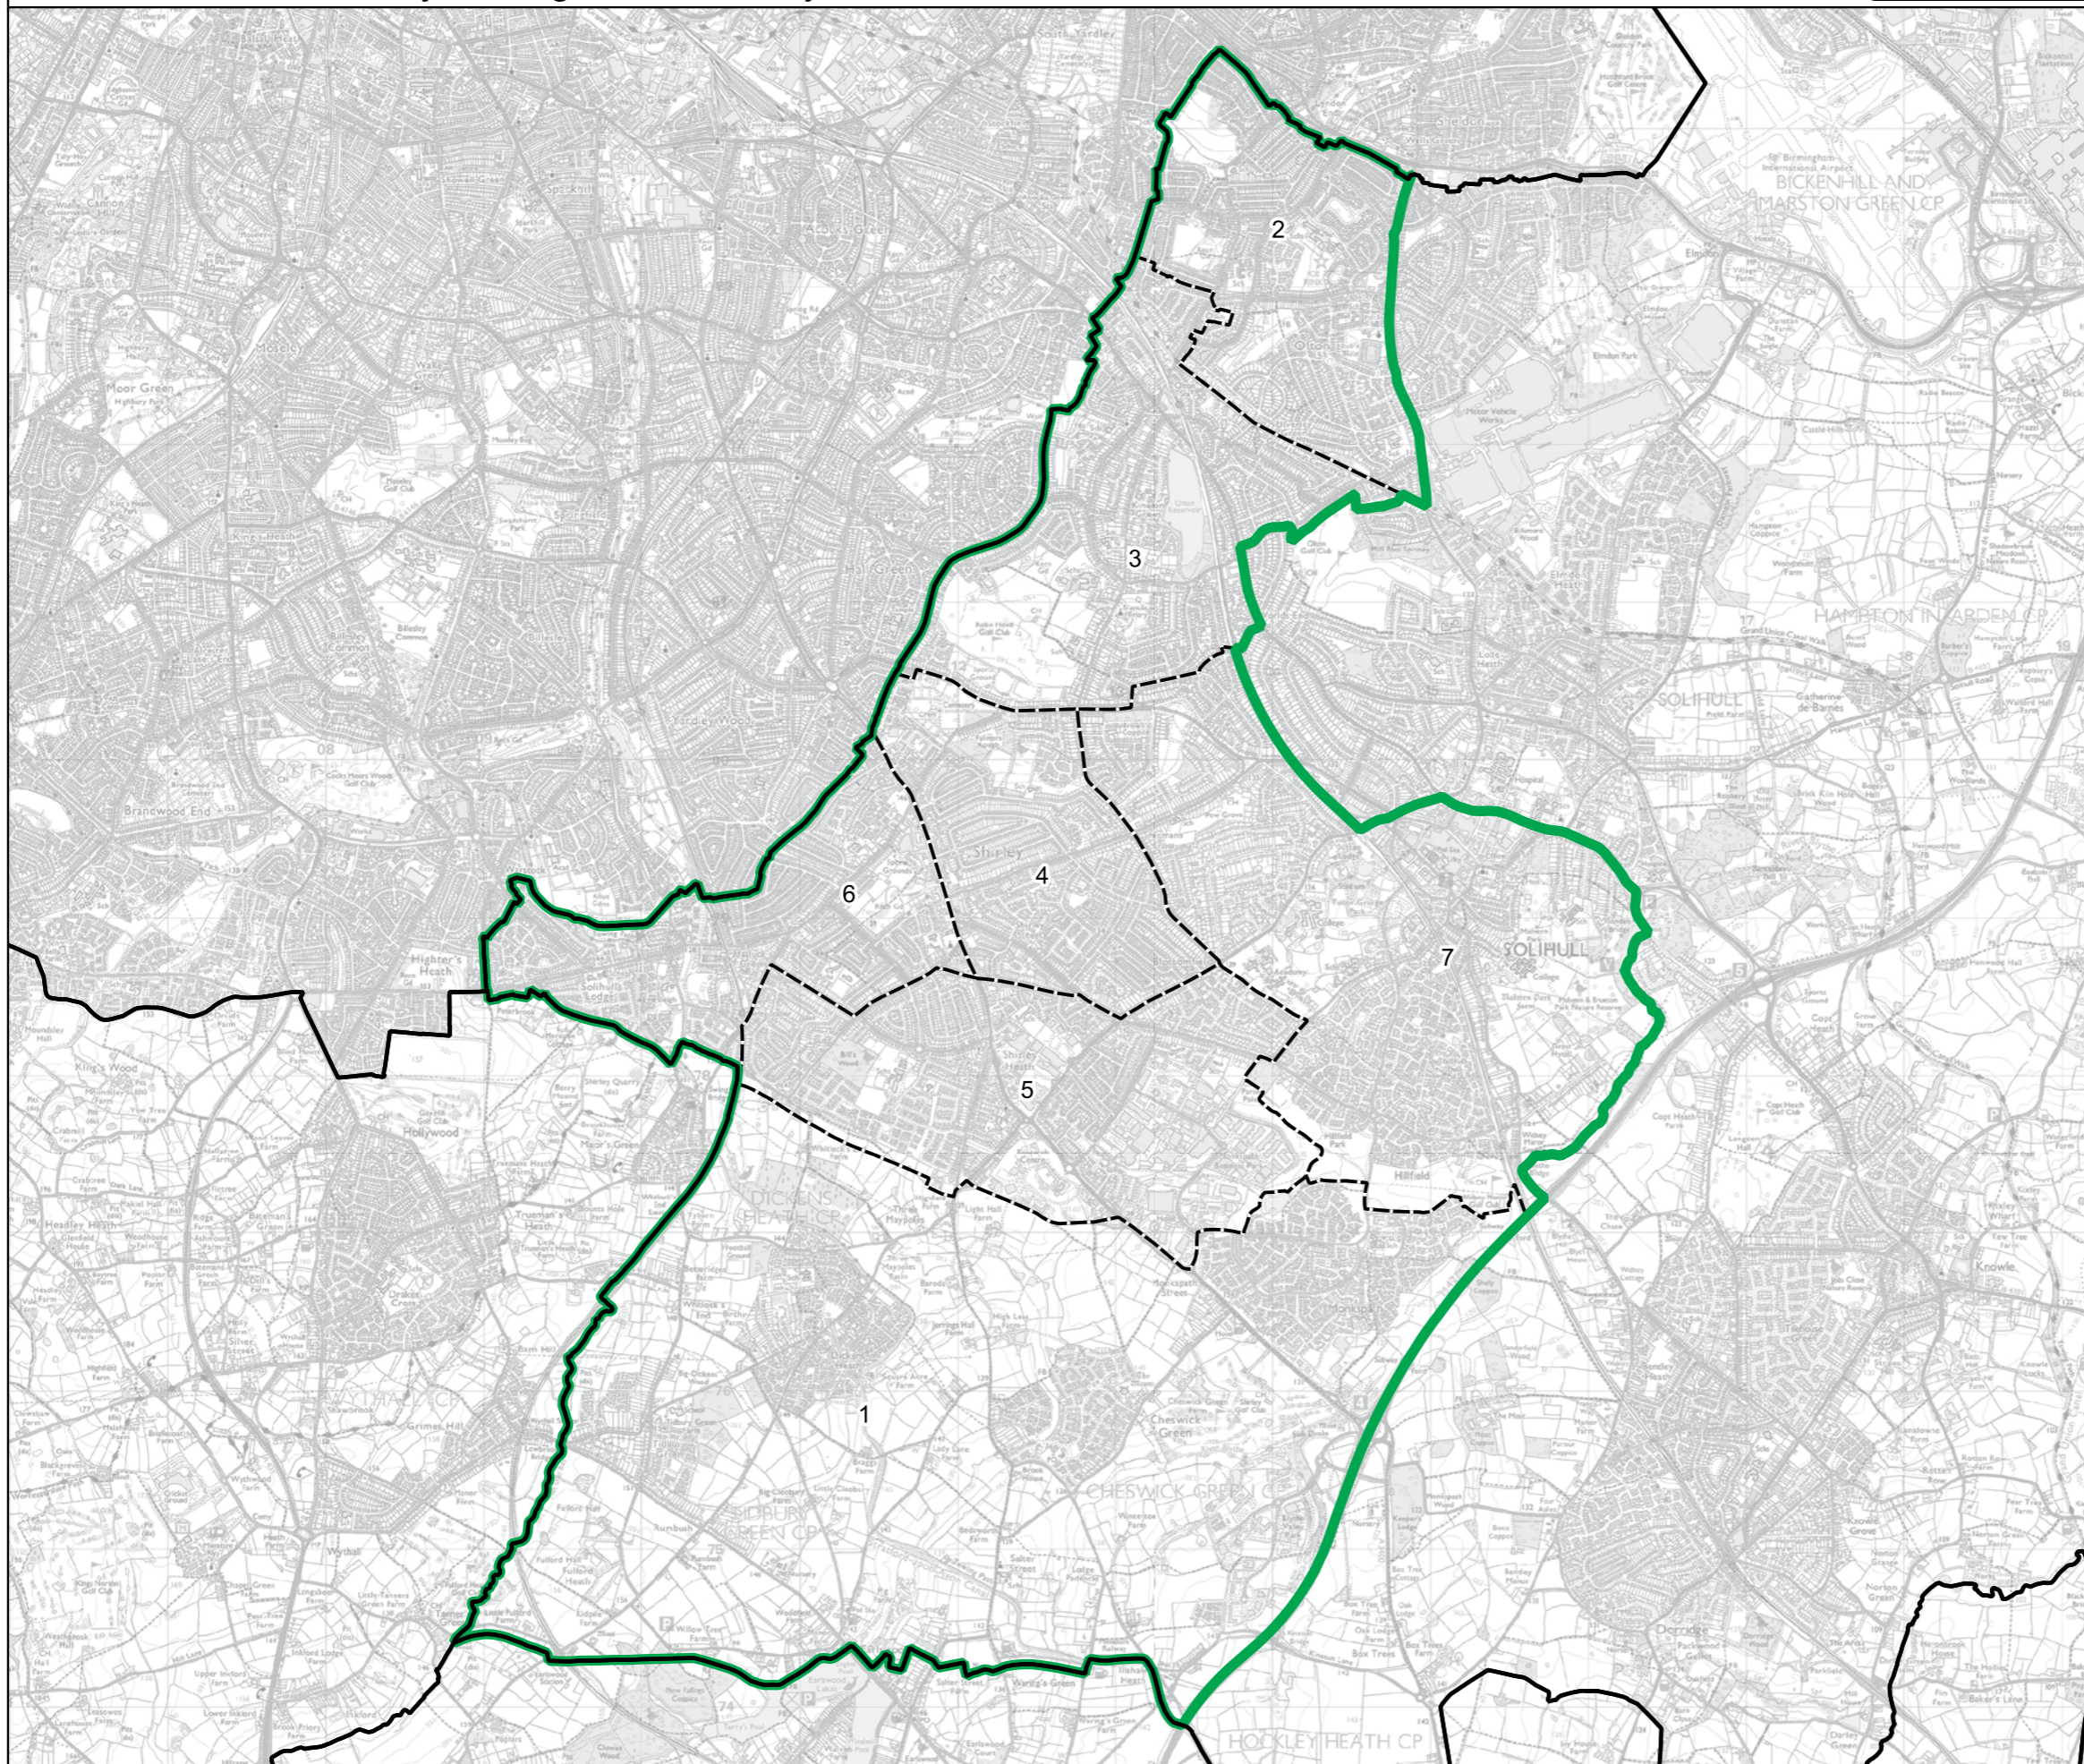

Wards:

- 1 Blythe
- 2 Lyndon
- 3 Olton
- 4 Shirley East
- 5 Shirley South
- 6 Shirley West
- 7 St. Alphege

- Constituency
- Local Authorities
- Wards

0 0.6 1.2 km

© Crown copyright and database rights 2023 OS 100018289. You are permitted to use this data solely to enable you to respond to, or interact with, the organisation that provided you with the data. You are not permitted to copy, sub-licence, distribute or sell any of this data to third parties in any form. Third party rights to enforce the terms of this licence shall be reserved to OS.

Solihull West and Shirley Borough Constituency