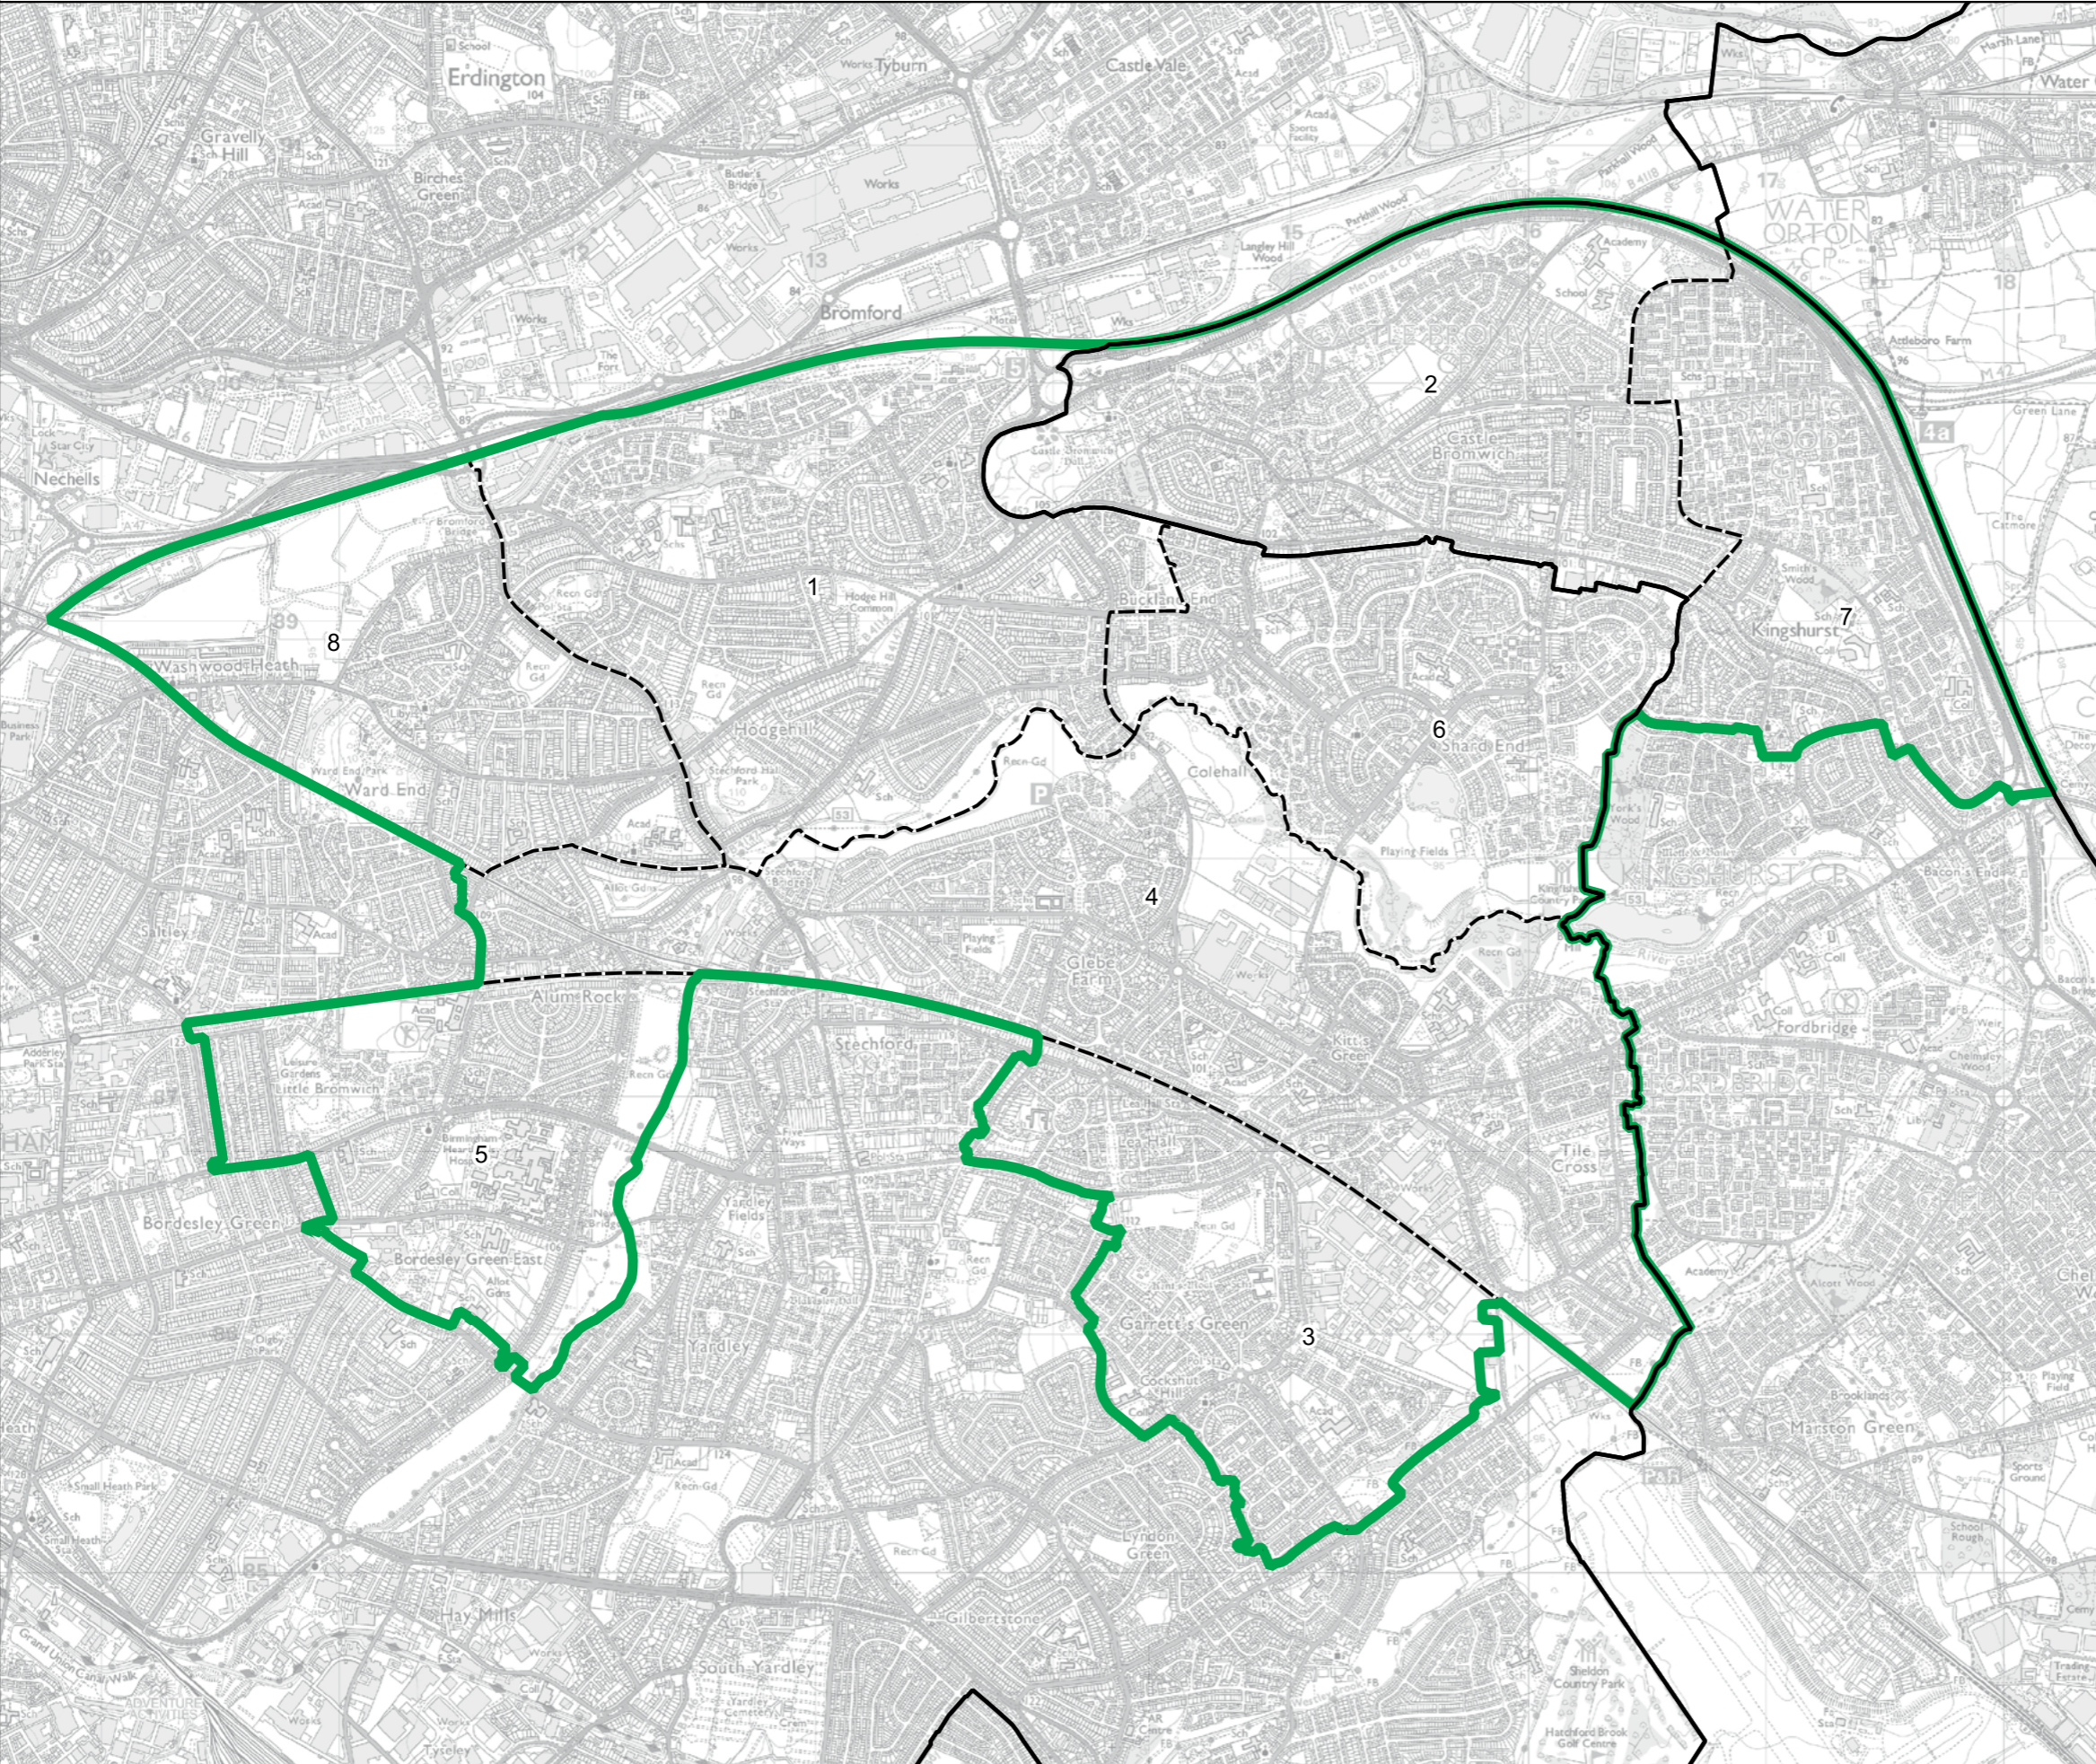

Boundary Commission for England - Final Recommendations for the West Midlands Region

Birmingham Hodge Hill and Solihull North Borough Constituency - Electorate 76,922

- Wards:
- 1 Bromford & Hodge Hill
 - 2 Castle Bromwich
 - 3 Garretts Green
 - 4 Glebe Farm & Tile Cross
 - 5 Heartlands
 - 6 Shard End
 - 7 Smith's Wood
 - 8 Ward End