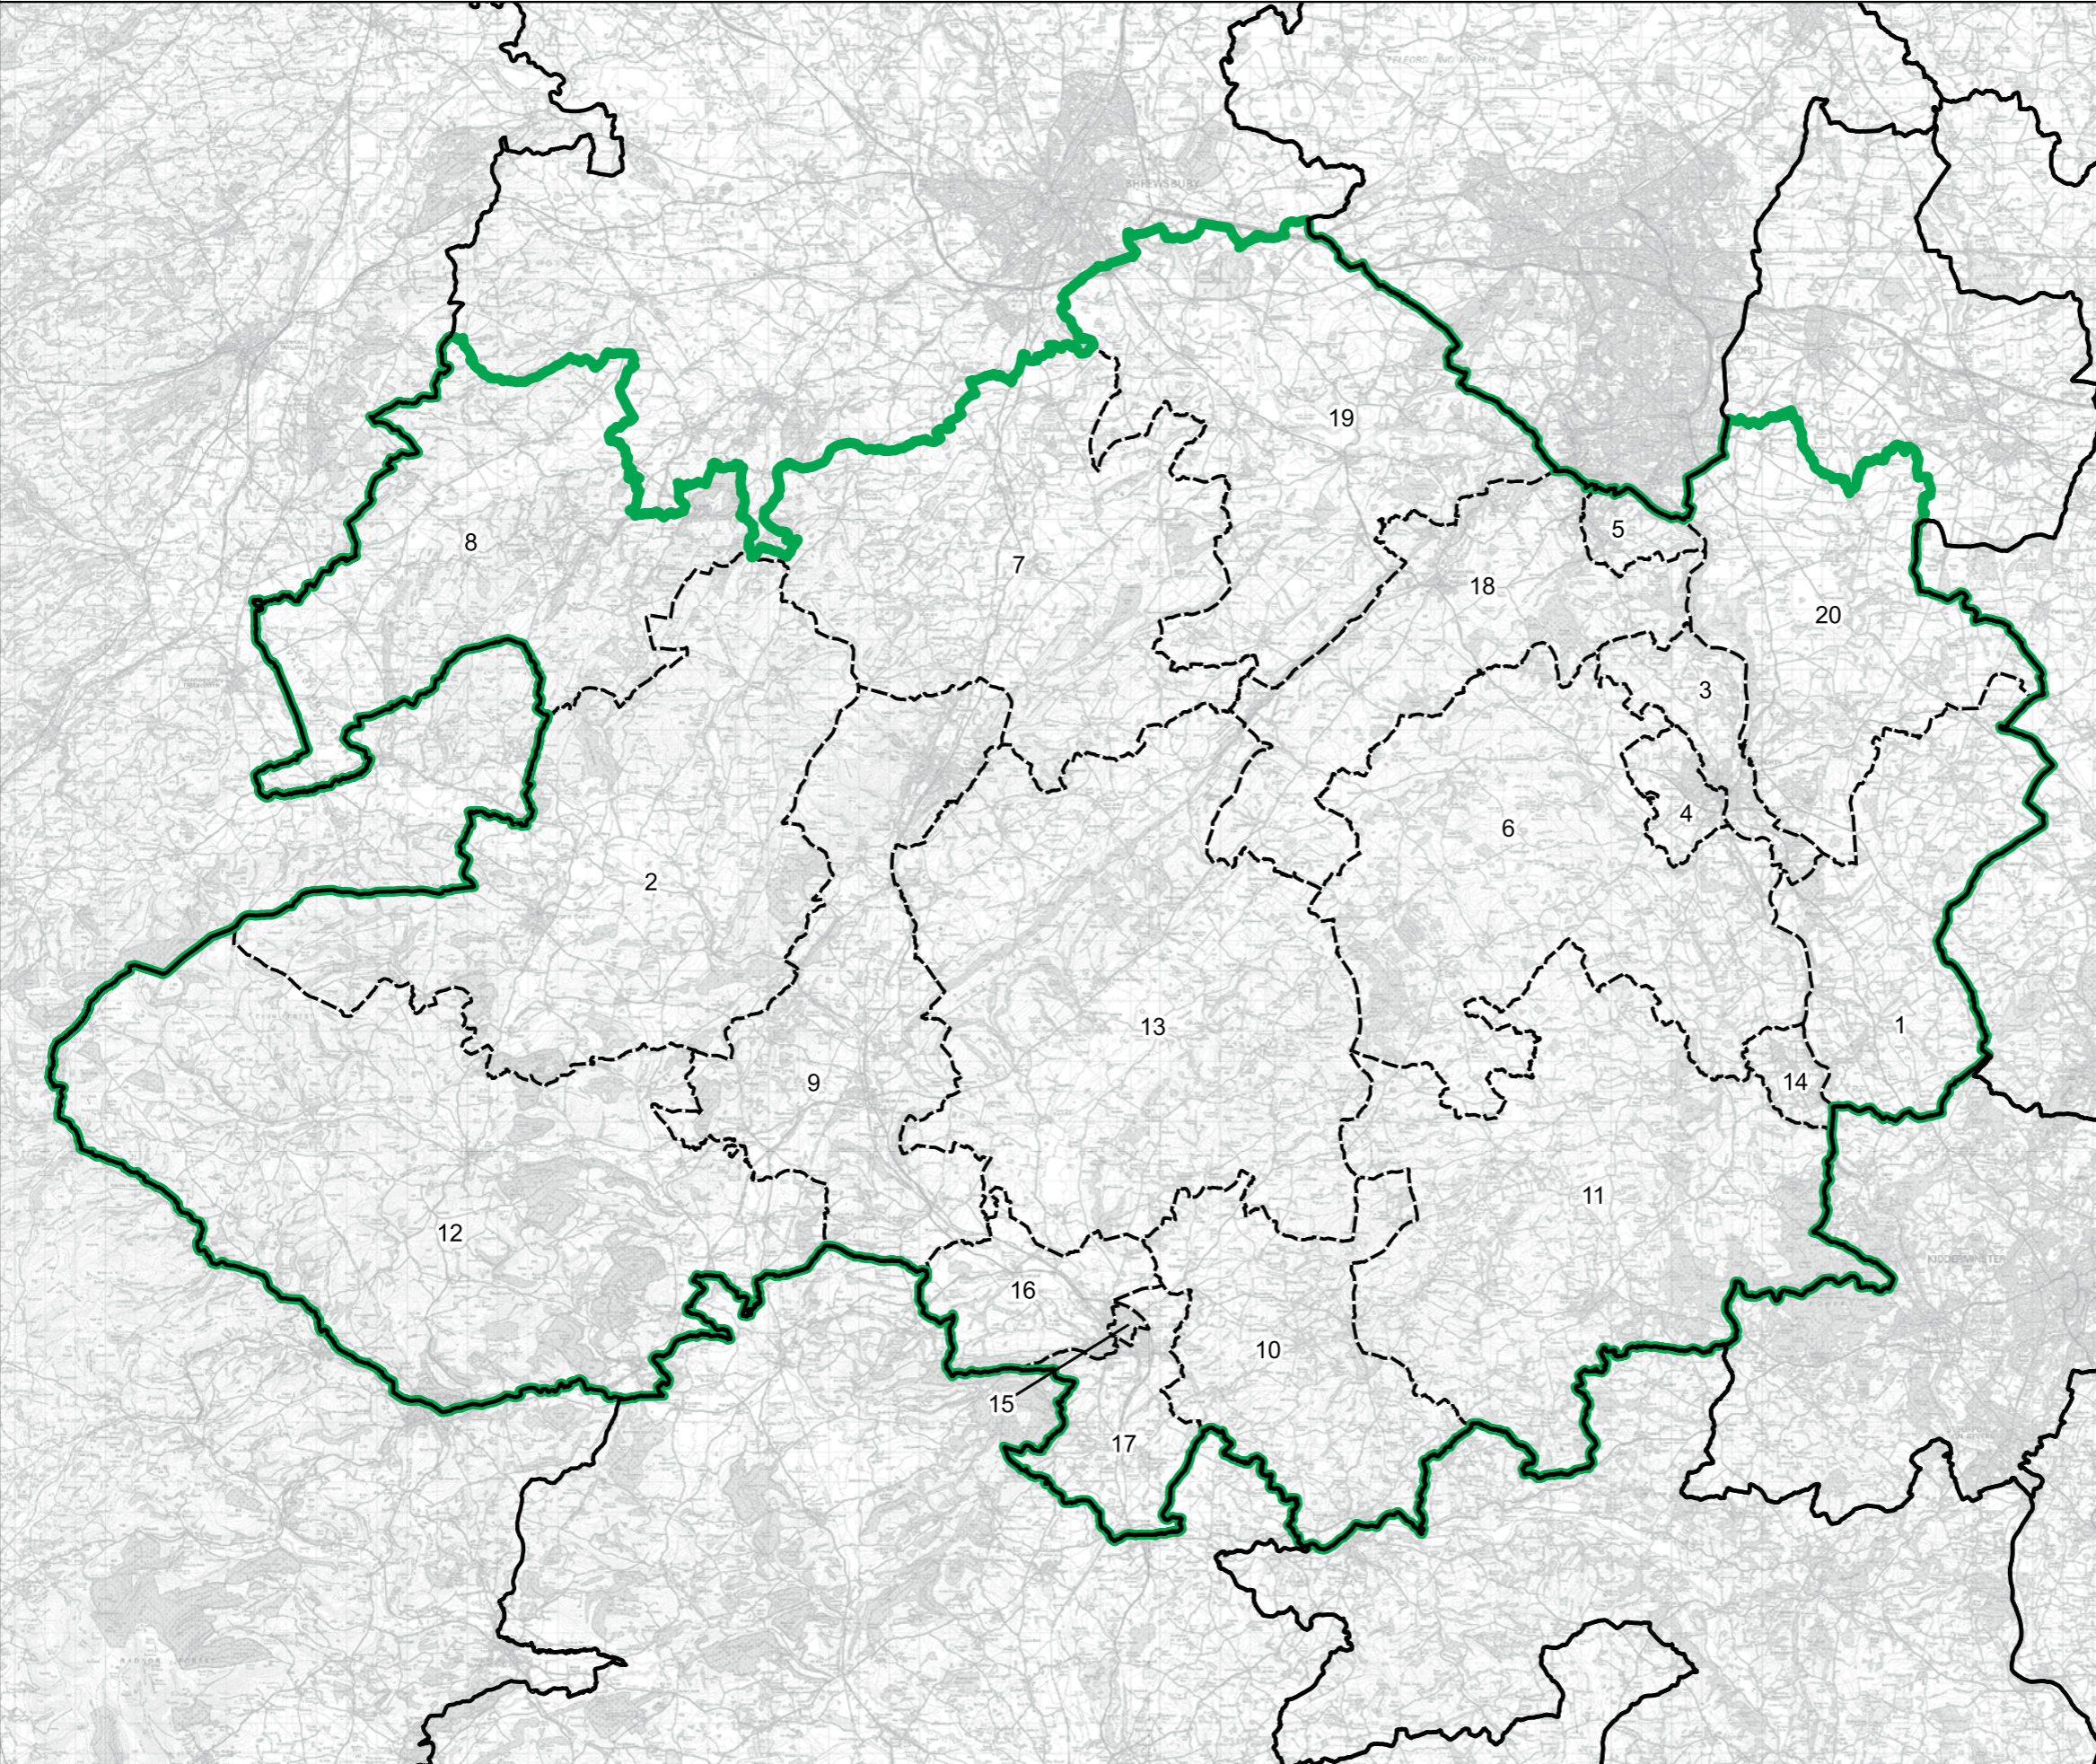

1. Wards:
2. 1 Alveley and Claverley
   - 2 Bishop's Castle
   - 3 Bridgnorth East and Astley Abbotts
   - 4 Bridgnorth West and Tasley
   - 5 Broseley
   - 6 Brown Clee
   - 7 Burnell
   - 8 Chirbury and Worthen
   - 9 Church Stretton and Craven Arms
   - 10 Clee
   - 11 Cleobury Mortimer
   - 12 Clun
   - 13 Corvedale
   - 14 Highley
   - 15 Ludlow East
   - 16 Ludlow North
   - 17 Ludlow South
   - 18 Much Wenlock
   - 19 Severn Valley
   - 20 Worfield

- Constituency
- Local Authorities
- Wards

0 3 6 km

© Crown copyright and database rights 2023 OS 100018289. You are permitted to use this data solely to enable you to respond to, or interact with, the organisation that provided you with the data. You are not permitted to copy, sub-licence, distribute or sell any of this data to third parties in any form. Third party rights to enforce the terms of this licence shall be reserved to OS.