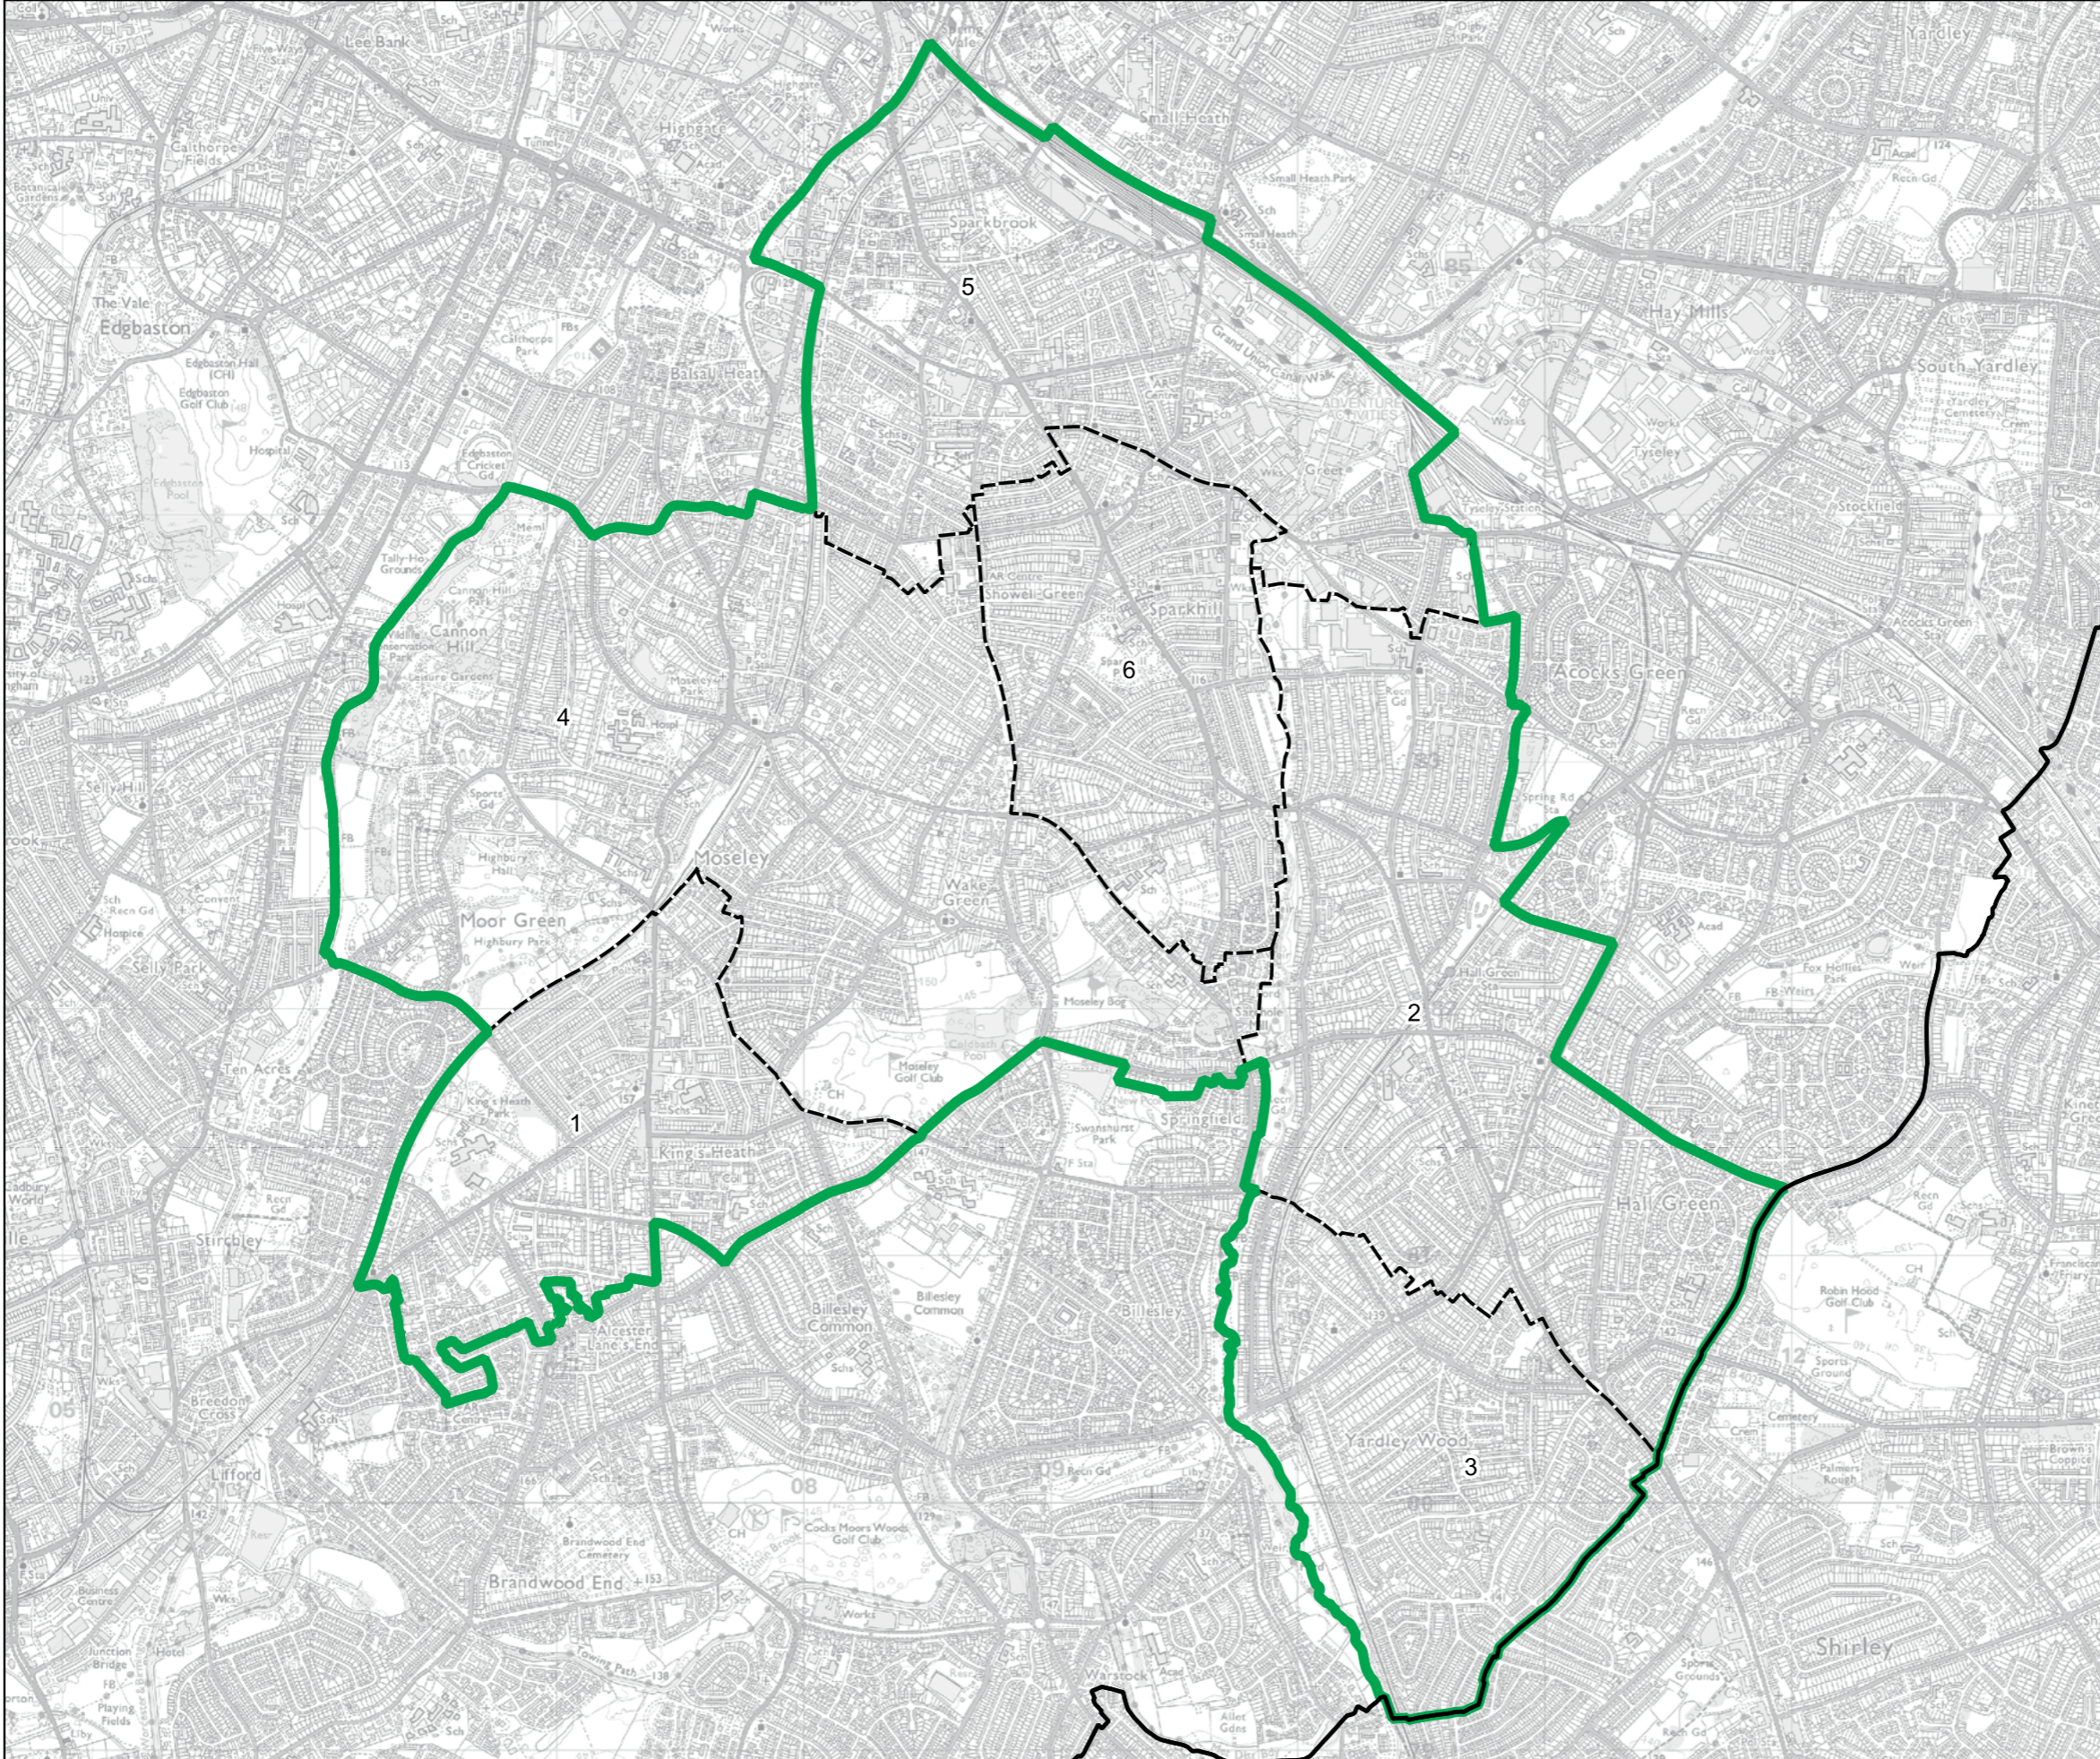

Wards:

- 1 Brandwood & King's Heath (Part)
- 2 Hall Green North
- 3 Hall Green South
- 4 Moseley
- 5 Sparkbrook & Balsall Heath East
- 6 Sparkhill

- Constituency
- Local Authorities
- Wards

© Crown copyright and database rights 2023 OS 100018289. You are permitted to use this data solely to enable you to respond to, or interact with, the organisation that provided you with the data. You are not permitted to copy, sub-licence, distribute or sell any of this data to third parties in any form. Third party rights to enforce the terms of this licence shall be reserved to OS.