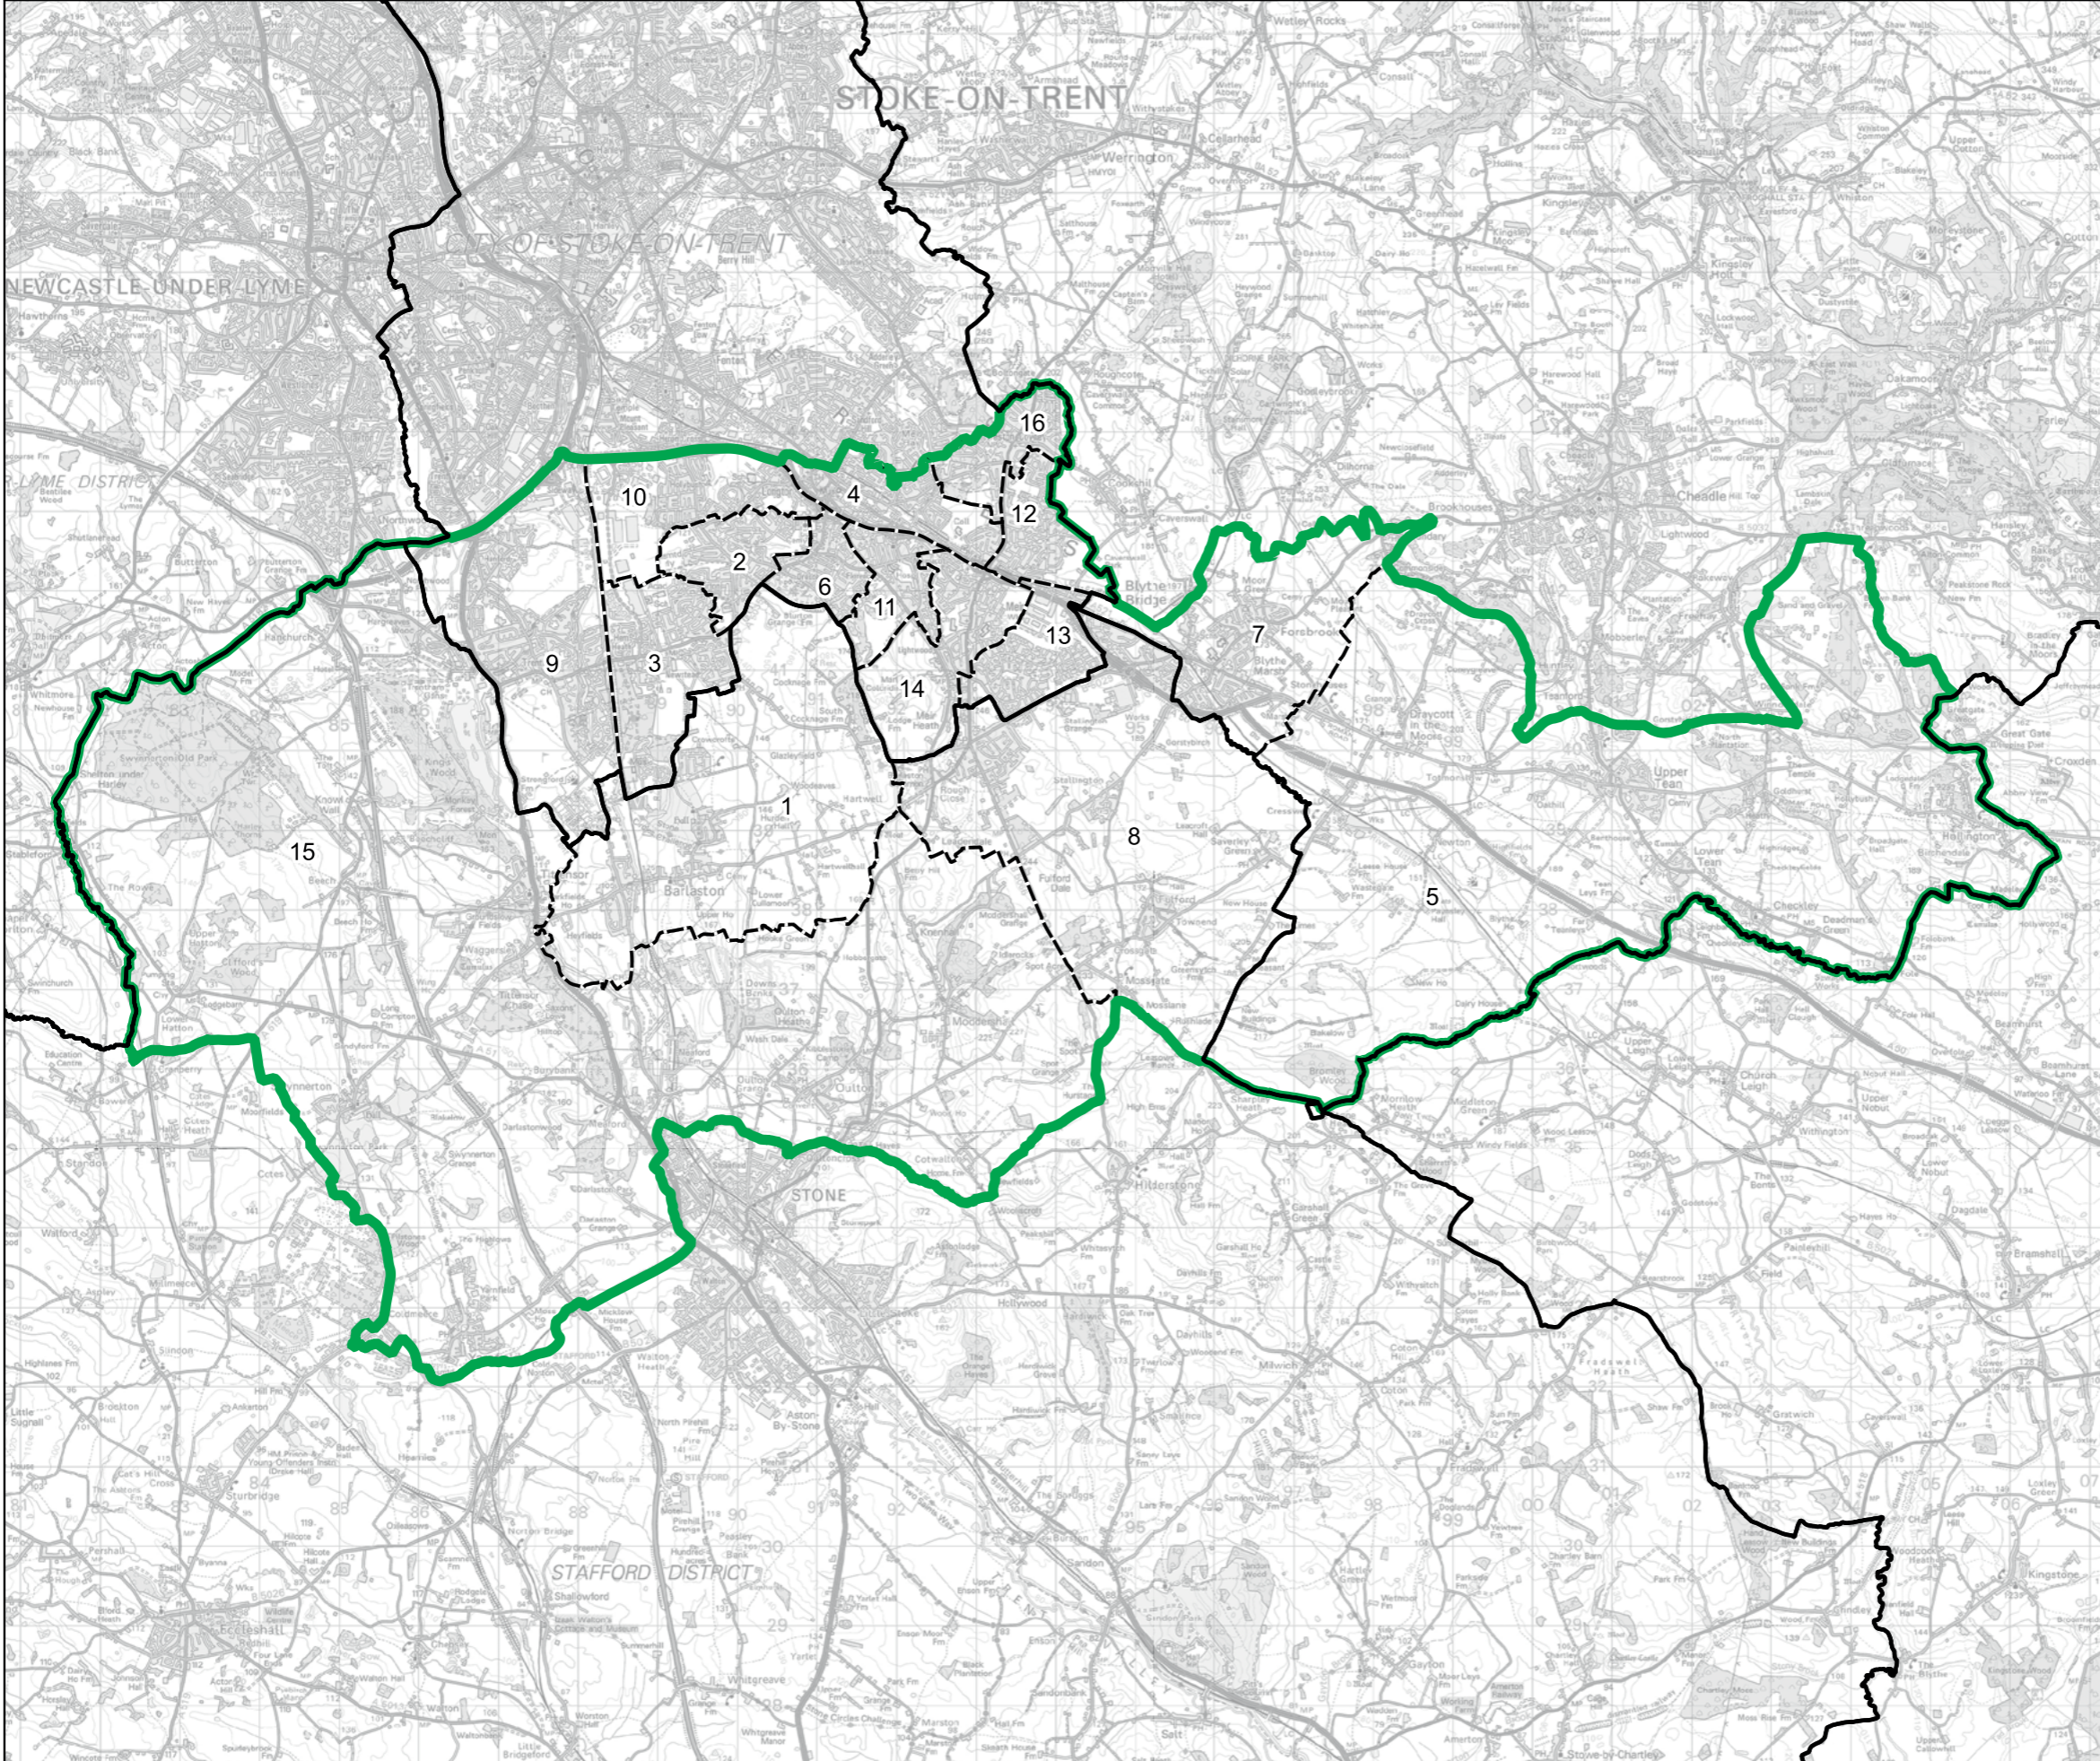

Wards:

- 1 Barlaston
- 2 Blurton East
- 3 Blurton West and Newstead
- 4 Broadway and Longton East
- 5 Checkley
- 6 Dresden and Florence
- 7 Forsbrook
- 8 Fulford
- 9 Hanford and Trentham
- 10 Hollybush and Longton West
- 11 Lightwood North and Normacot
- 12 Meir North
- 13 Meir Park
- 14 Meir South
- 15 Swynnerton & Oulton
- 16 Weston Coyney

- Constituency
- Local Authorities
- Wards

0 1 2 km

© Crown copyright and database rights 2023 OS 100018289. You are permitted to use this data solely to enable you to respond to, or interact with, the organisation that provided you with the data. You are not permitted to copy, sub-licence, distribute or sell any of this data to third parties in any form. Third party rights to enforce the terms of this licence shall be reserved to OS.

Stoke-on-Trent South County Constituency