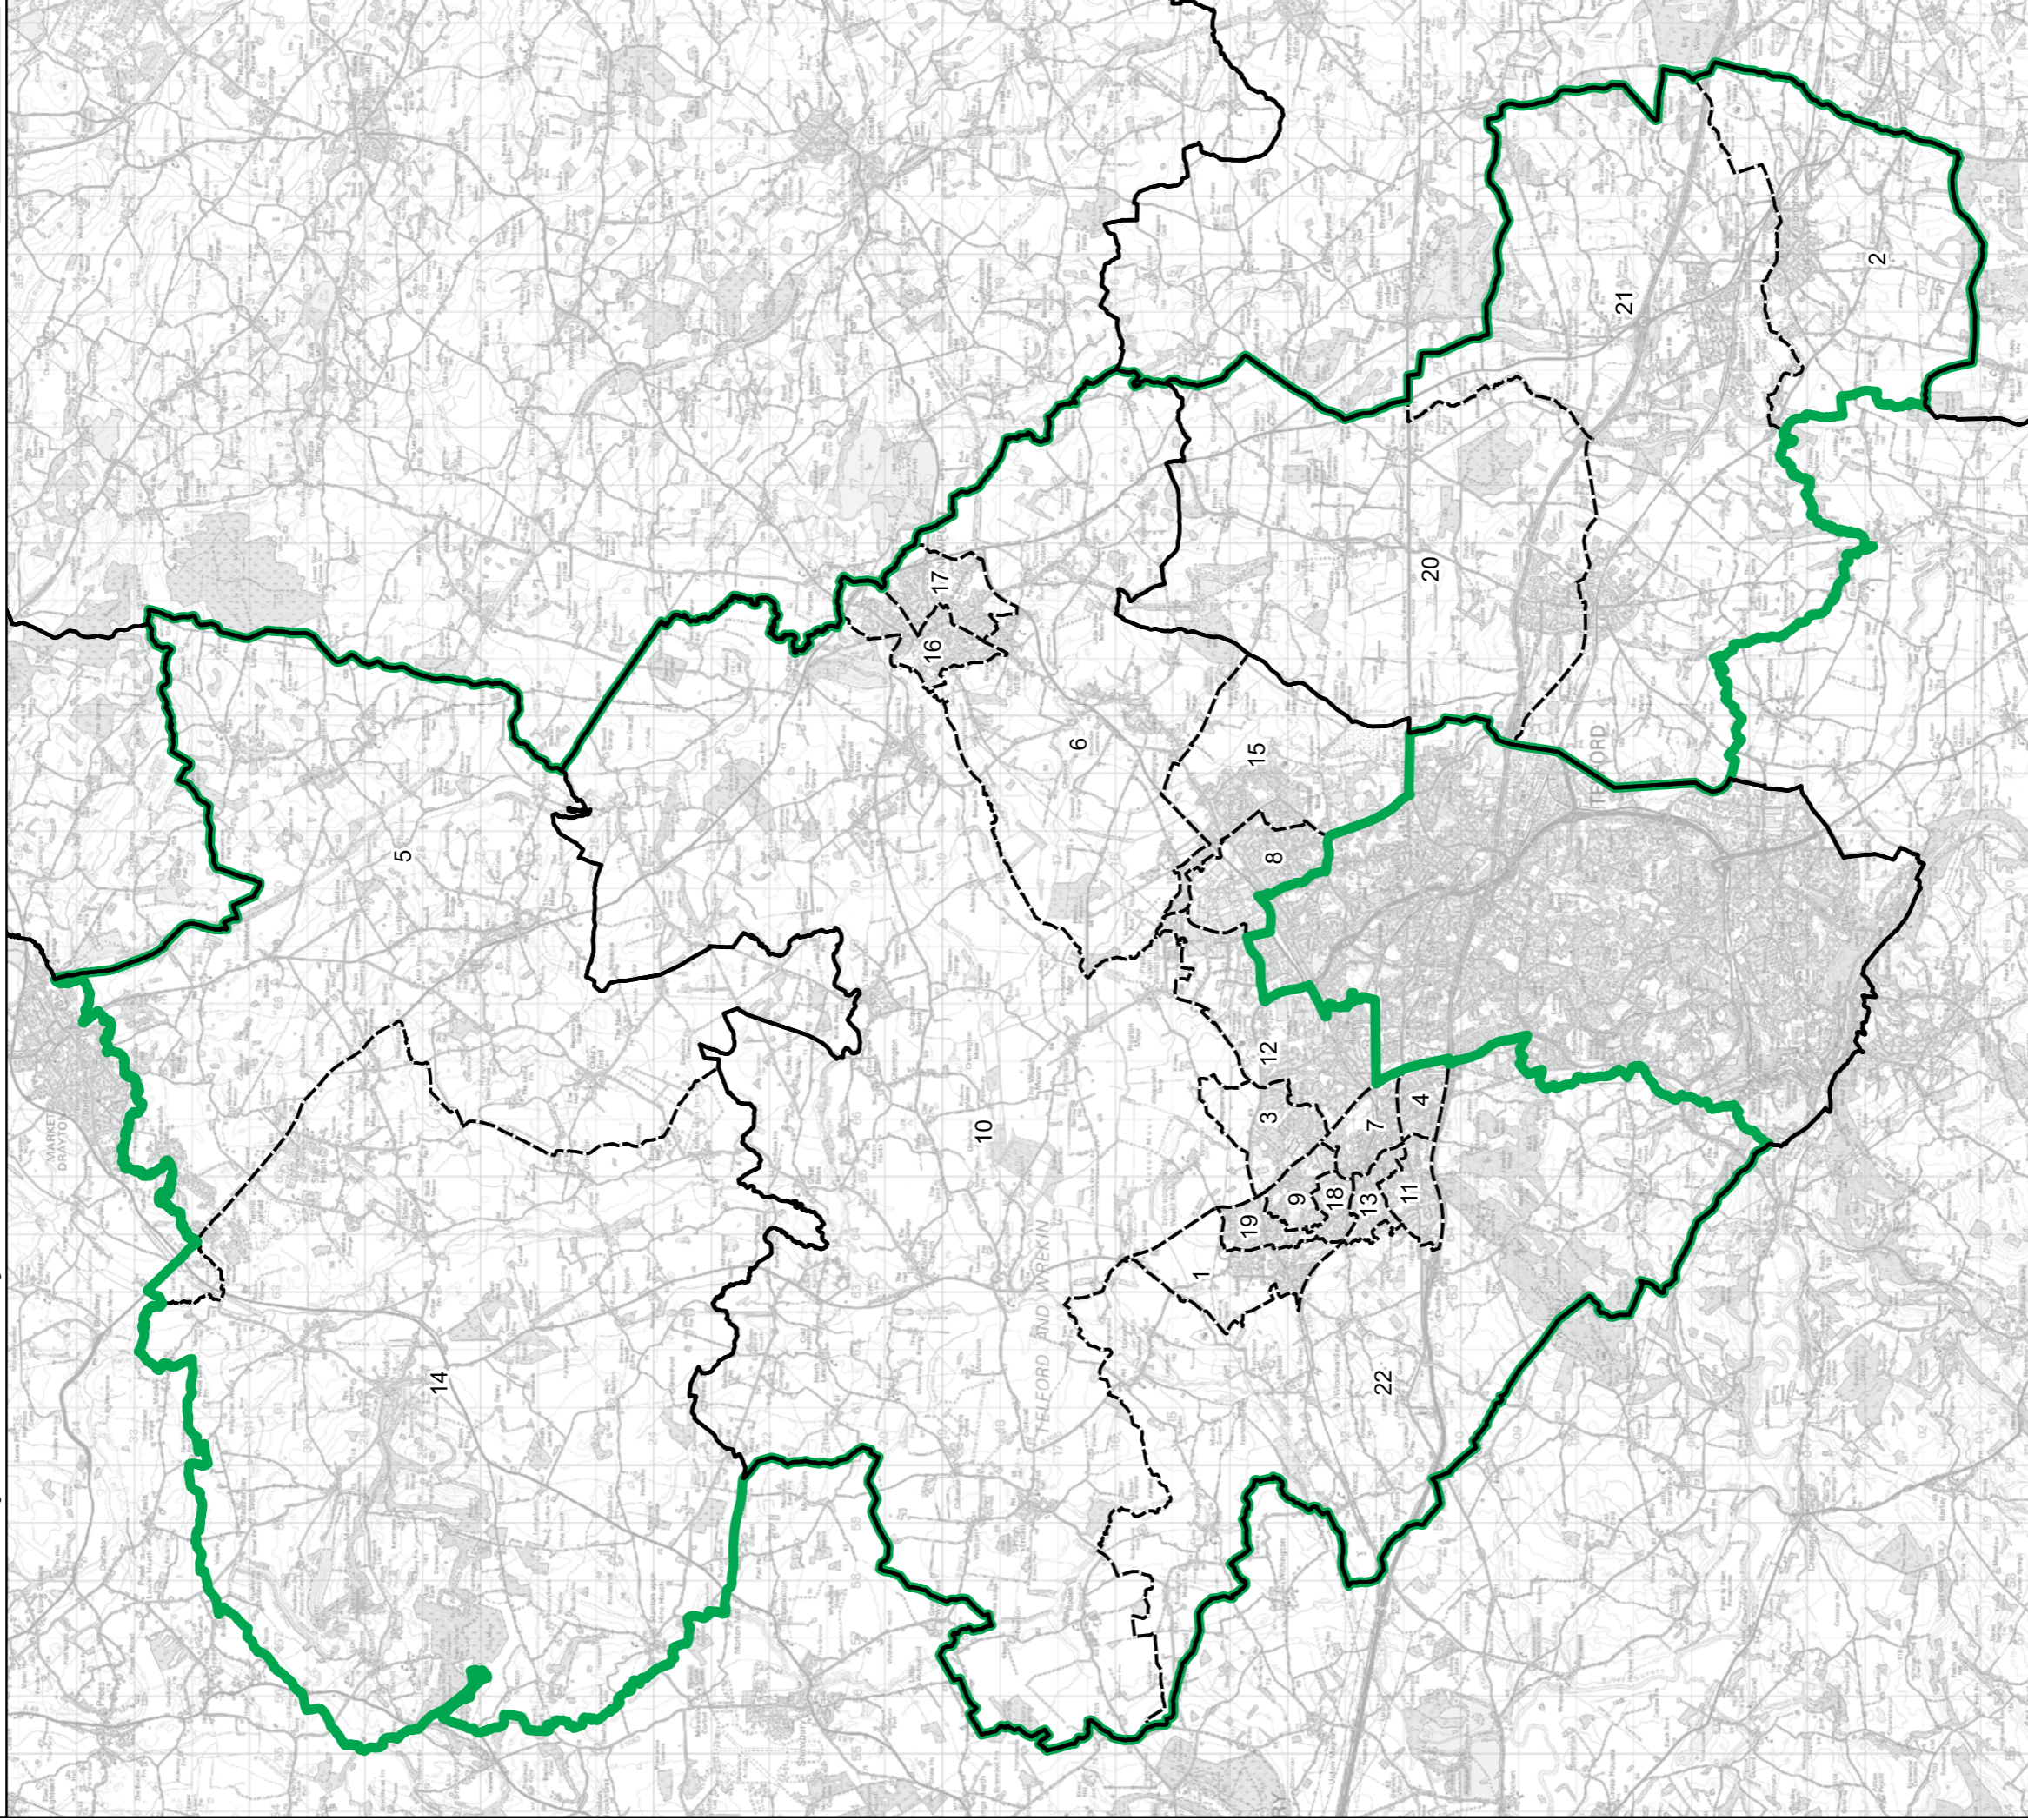

The Wrekin County Constituency - Electorate 76,143

Wards:

1 Admaston & Bratton	8 Donnington	15 Muxton	22 Wrockwardine
2 Albrighton	9 Dothill	16 Newport North & West	
3 Apley Castle	10 Edgmond & Ercall Magna	17 Newport South & East	
4 Arleston	11 Ercall	18 Park	
5 Cheswardine	12 Hadley & Leegomery	19 Shawburch	
6 Church Aston & Lilleshall	13 Haygate	20 Shifnal North	
7 College	14 Hodnet	21 Shifnal South and Cosford	

- Constituency
- Local Authorities
- Wards

© Crown copyright and database rights 2023 OS 100018289. You are permitted to use this data solely to enable you to respond to, or interact with, the organisation that provided you with the data. You are not permitted to copy, sub-licence, distribute or sell any of this data to third parties in any form. Third party rights to enforce the terms of this licence shall be reserved to OS.

The Wrekin County Constituency