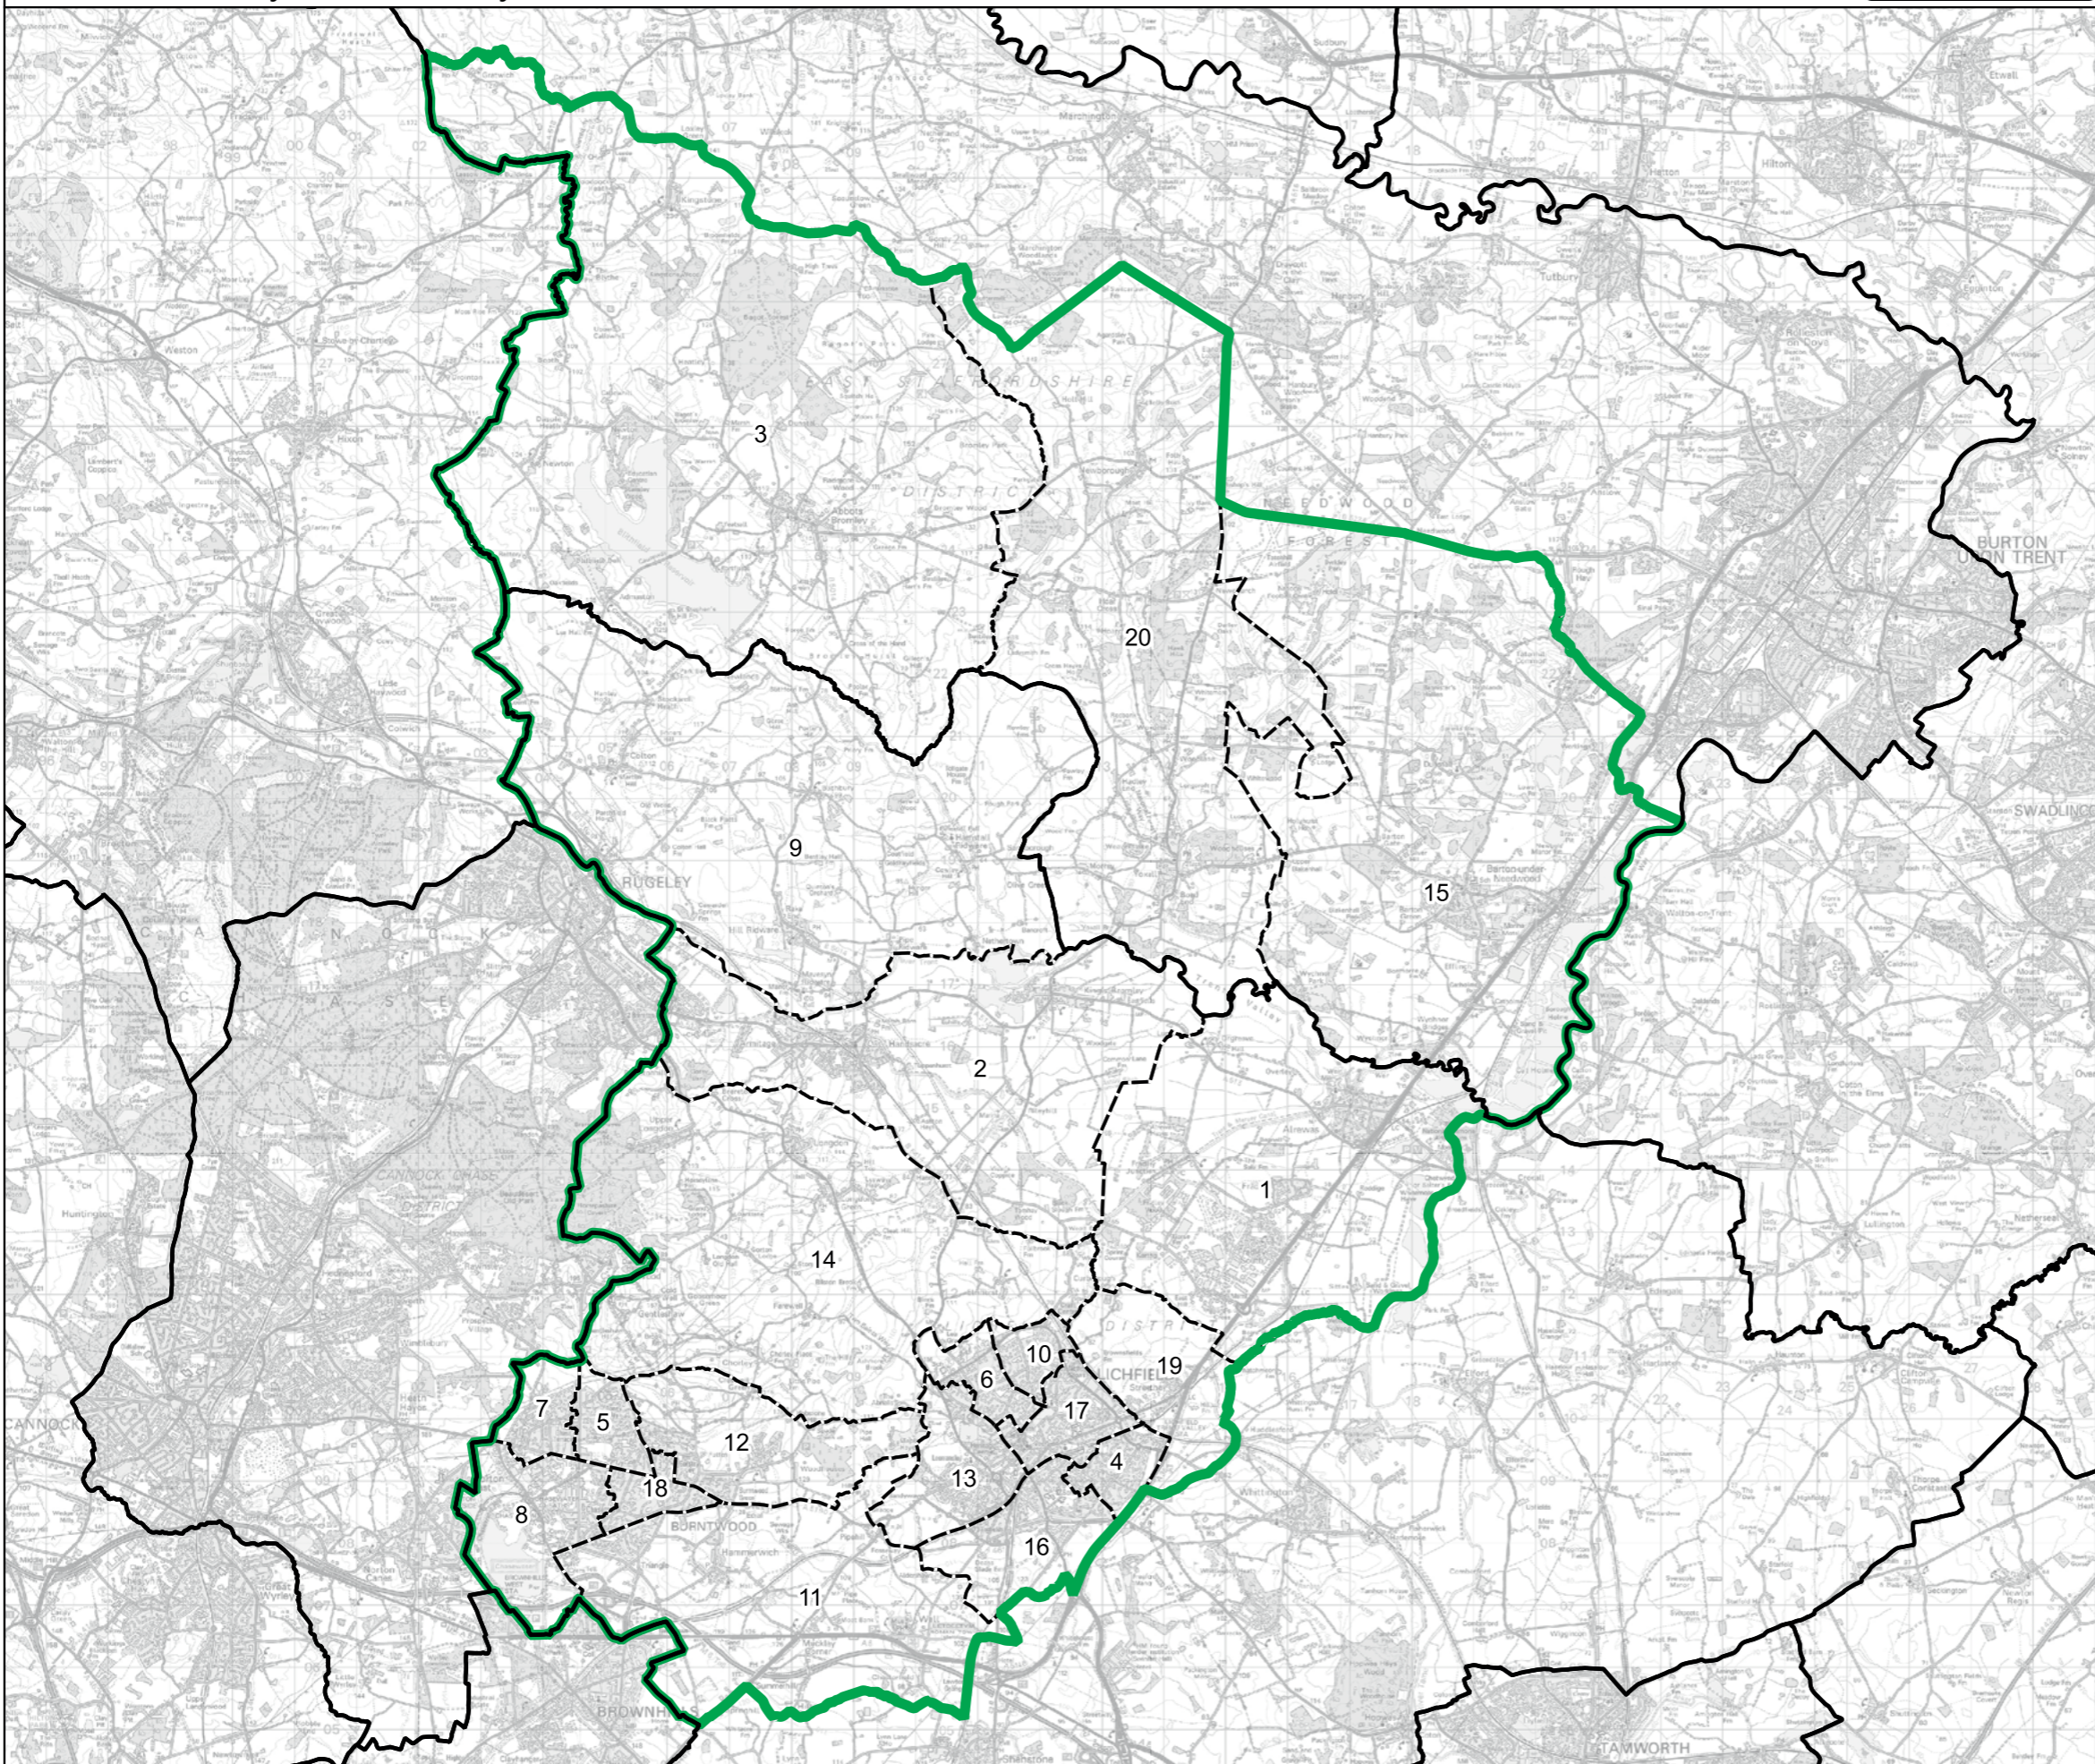

Kingswinford and South Staffordshire County Constituency

Wards:

- 1 Alrewas & Fradley
- 2 Armitage with Handsacre
- 3 Bagots
- 4 Boley Park
- 5 Boney Hay & Central
- 6 Chadsmead
- 7 Chase Terrace
- 8 Chasetown
- 9 Colton & the Ridwares
- 10 Curborough
- 11 Hammerwich with Wall
- 12 Highfield
- 13 Leomansley
- 14 Longdon
- 15 Needwood
- 16 St. John's
- 17 Stowe
- 18 Summerfield & All Saints
- 19 Whittington & Streethay (Part)
- 20 Yoxall