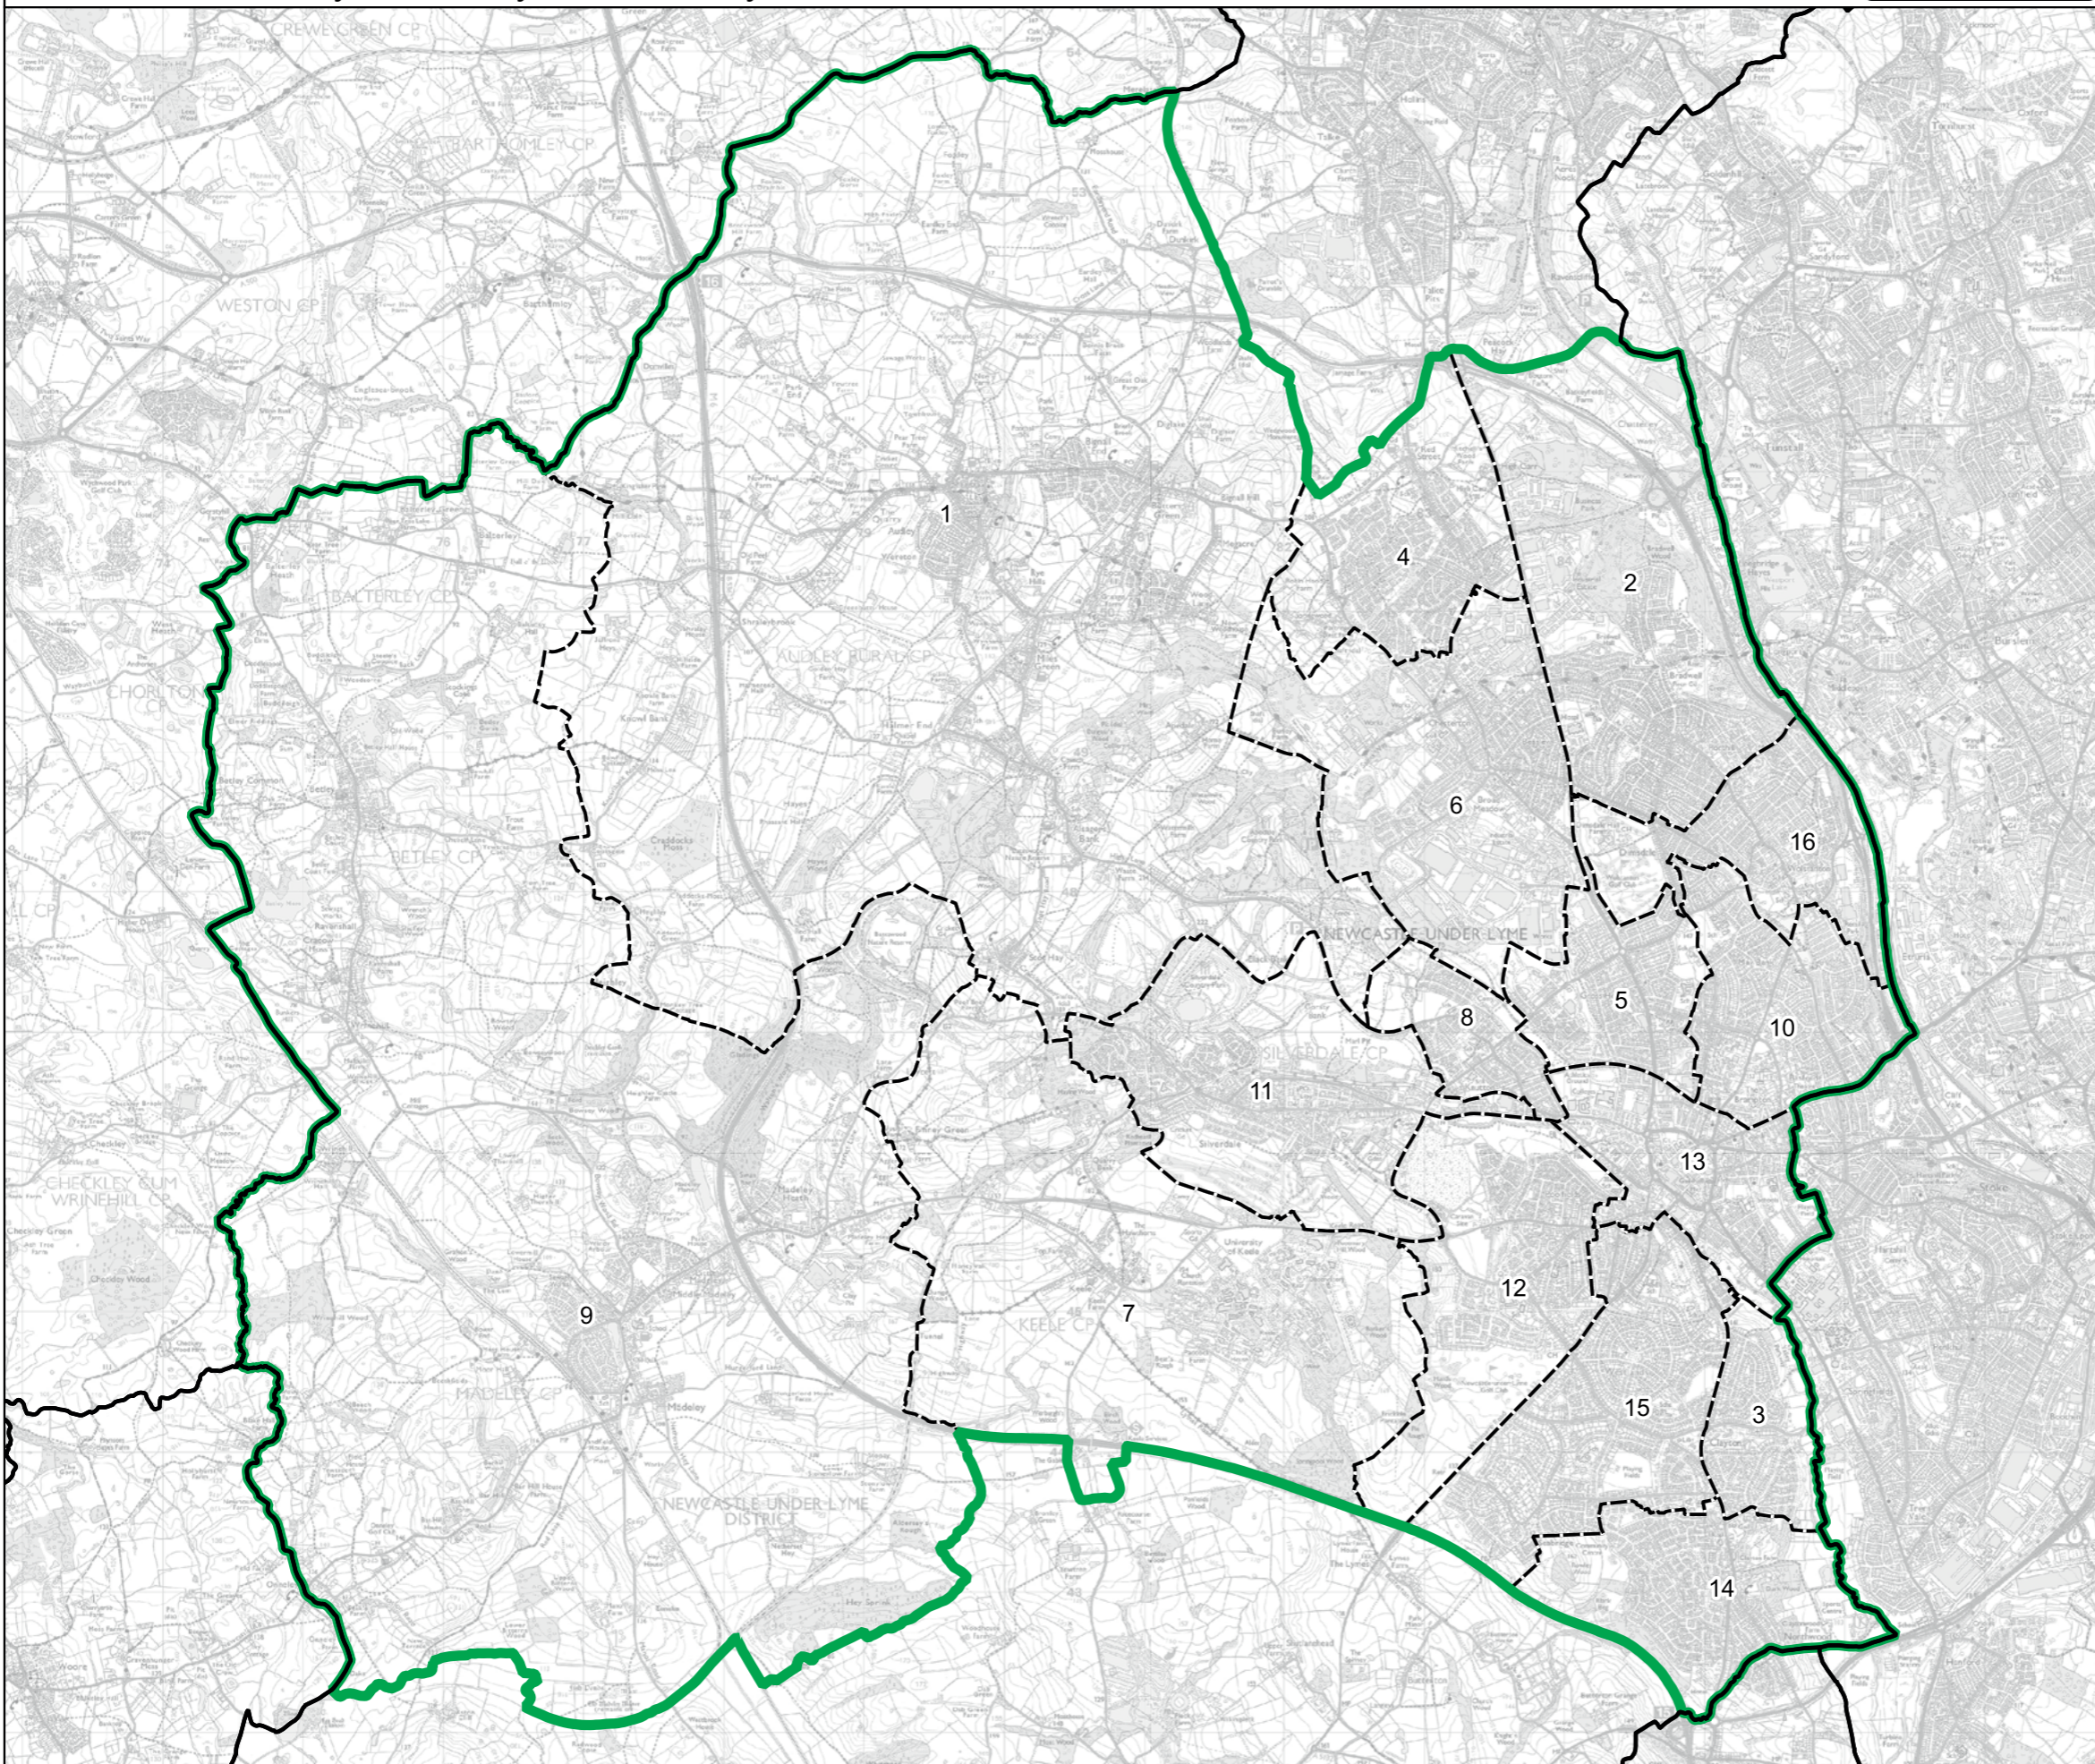

Wards:

- 1 Audley
- 2 Bradwell
- 3 Clayton
- 4 Crackley & Red Street
- 5 Cross Heath
- 6 Holditch & Chesterton
- 7 Keele
- 8 Knutton
- 9 Madeley & Betley
- 10 May Bank
- 11 Silverdale
- 12 Thistleberry
- 13 Town
- 14 Westbury Park & Northwood
- 15 Westlands
- 16 Wolstanton

- Constituency
- Local Authorities
- Wards

0 0.7 1.4 km

© Crown copyright and database rights 2023 OS 100018289. You are permitted to use this data solely to enable you to respond to, or interact with, the organisation that provided you with the data. You are not permitted to copy, sub-licence, distribute or sell any of this data to third parties in any form. Third party rights to enforce the terms of this licence shall be reserved to OS.