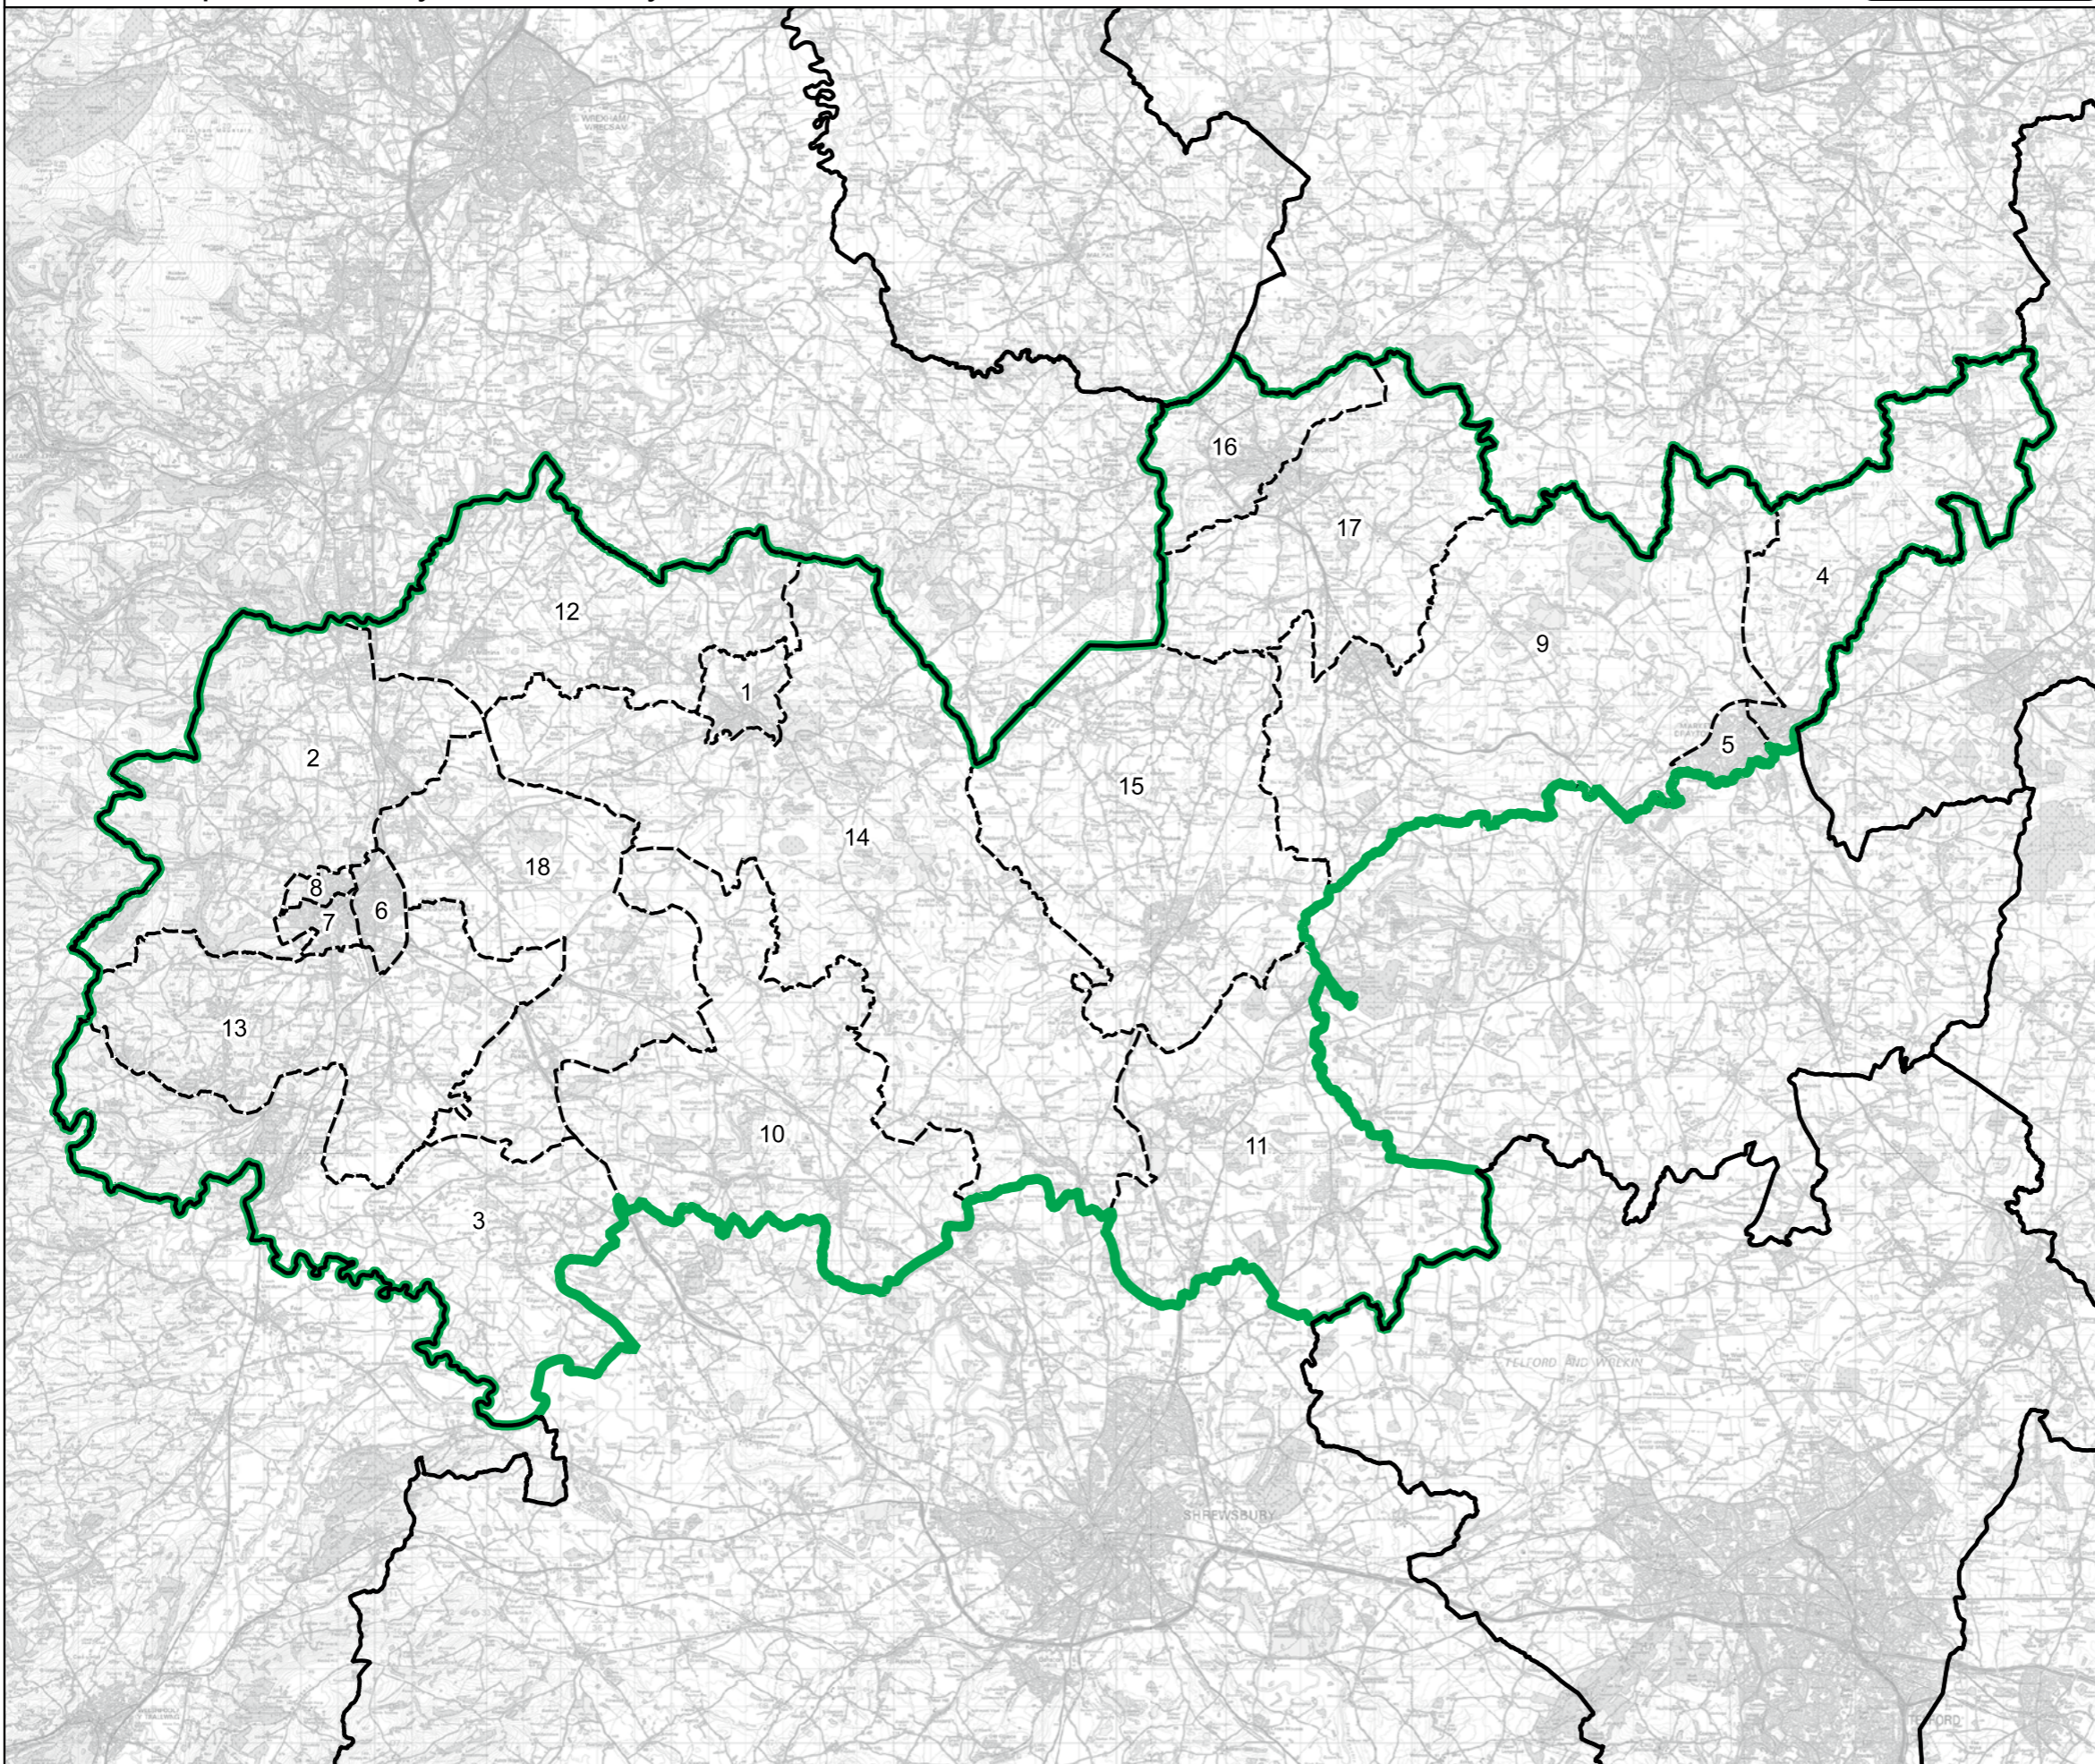

Wards:

- 1 Ellesmere Urban
- 2 Gobowen, Selattyn and Weston Rhyn
- 3 Llanymynech
- 4 Market Drayton East
- 5 Market Drayton West
- 6 Oswestry East
- 7 Oswestry South
- 8 Oswestry West
- 9 Prees
- 10 Ruyton and Baschurch
- 11 Shawbury
- 12 St. Martin's
- 13 St. Oswald
- 14 The Meres
- 15 Wem
- 16 Whitchurch North
- 17 Whitchurch South
- 18 Whittington

- Constituency
- Local Authorities
- Wards

© Crown copyright and database rights 2023 OS 100018289. You are permitted to use this data solely to enable you to respond to, or interact with, the organisation that provided you with the data. You are not permitted to copy, sub-licence, distribute or sell any of this data to third parties in any form. Third party rights to enforce the terms of this licence shall be reserved to OS.