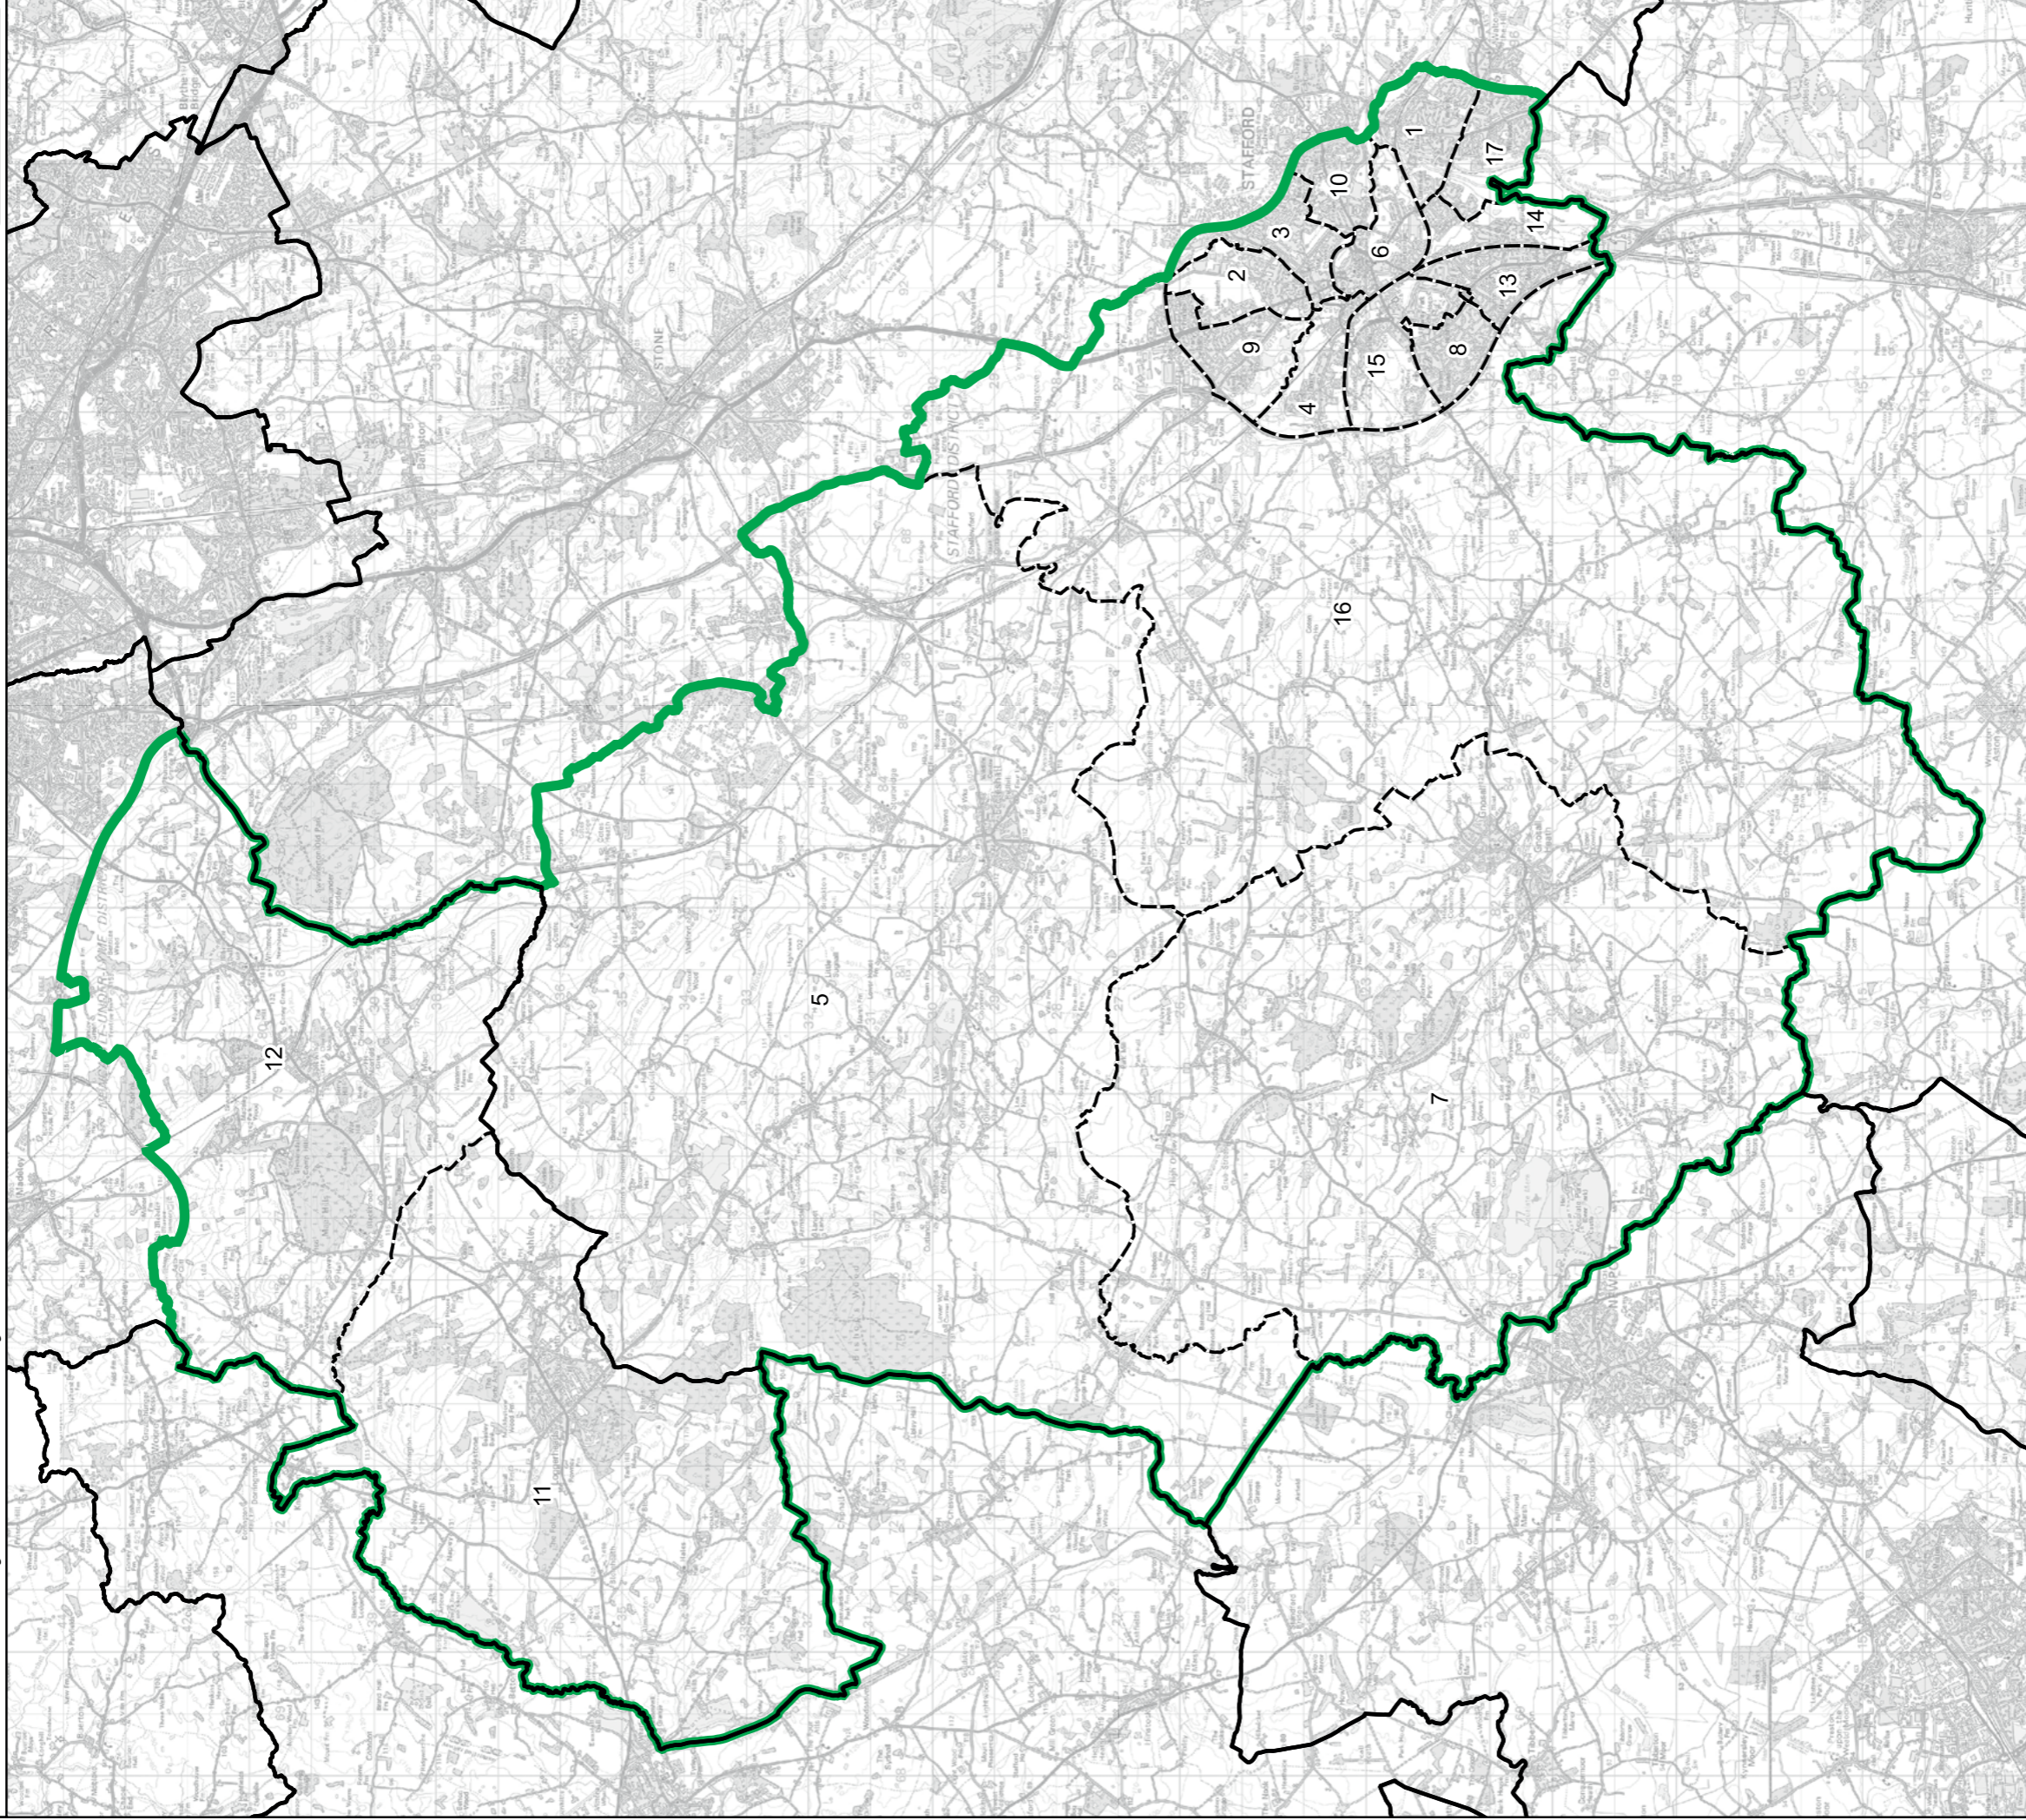

Wards:

- 1 Baswich
- 2 Common
- 3 Coton
- 4 Doxey & Castletown
- 5 Eccleshall
- 6 Forebridge
- 7 Gnosall & Woodseaves
- 8 Highfields & Western Downs
- 9 Holmcroft
- 10 Littleworth
- 11 Loggerheads
- 12 Maer & Whitmore Manor
- 13 Manor
- 14 Penkside
- 15 Rowley
- 16 Seighford & Church Eaton
- 17 Weeping Cross & Wildwood

- Constituency
- Local Authorities
- Wards

© Crown copyright and database rights 2023 OS 100018289. You are permitted to use this data solely to enable you to respond to, or interact with, the organisation that provided you with the data. You are not permitted to copy, sub-licence, distribute or sell any of this data to third parties in any form. Third party rights to enforce the terms of this licence shall be reserved to OS.