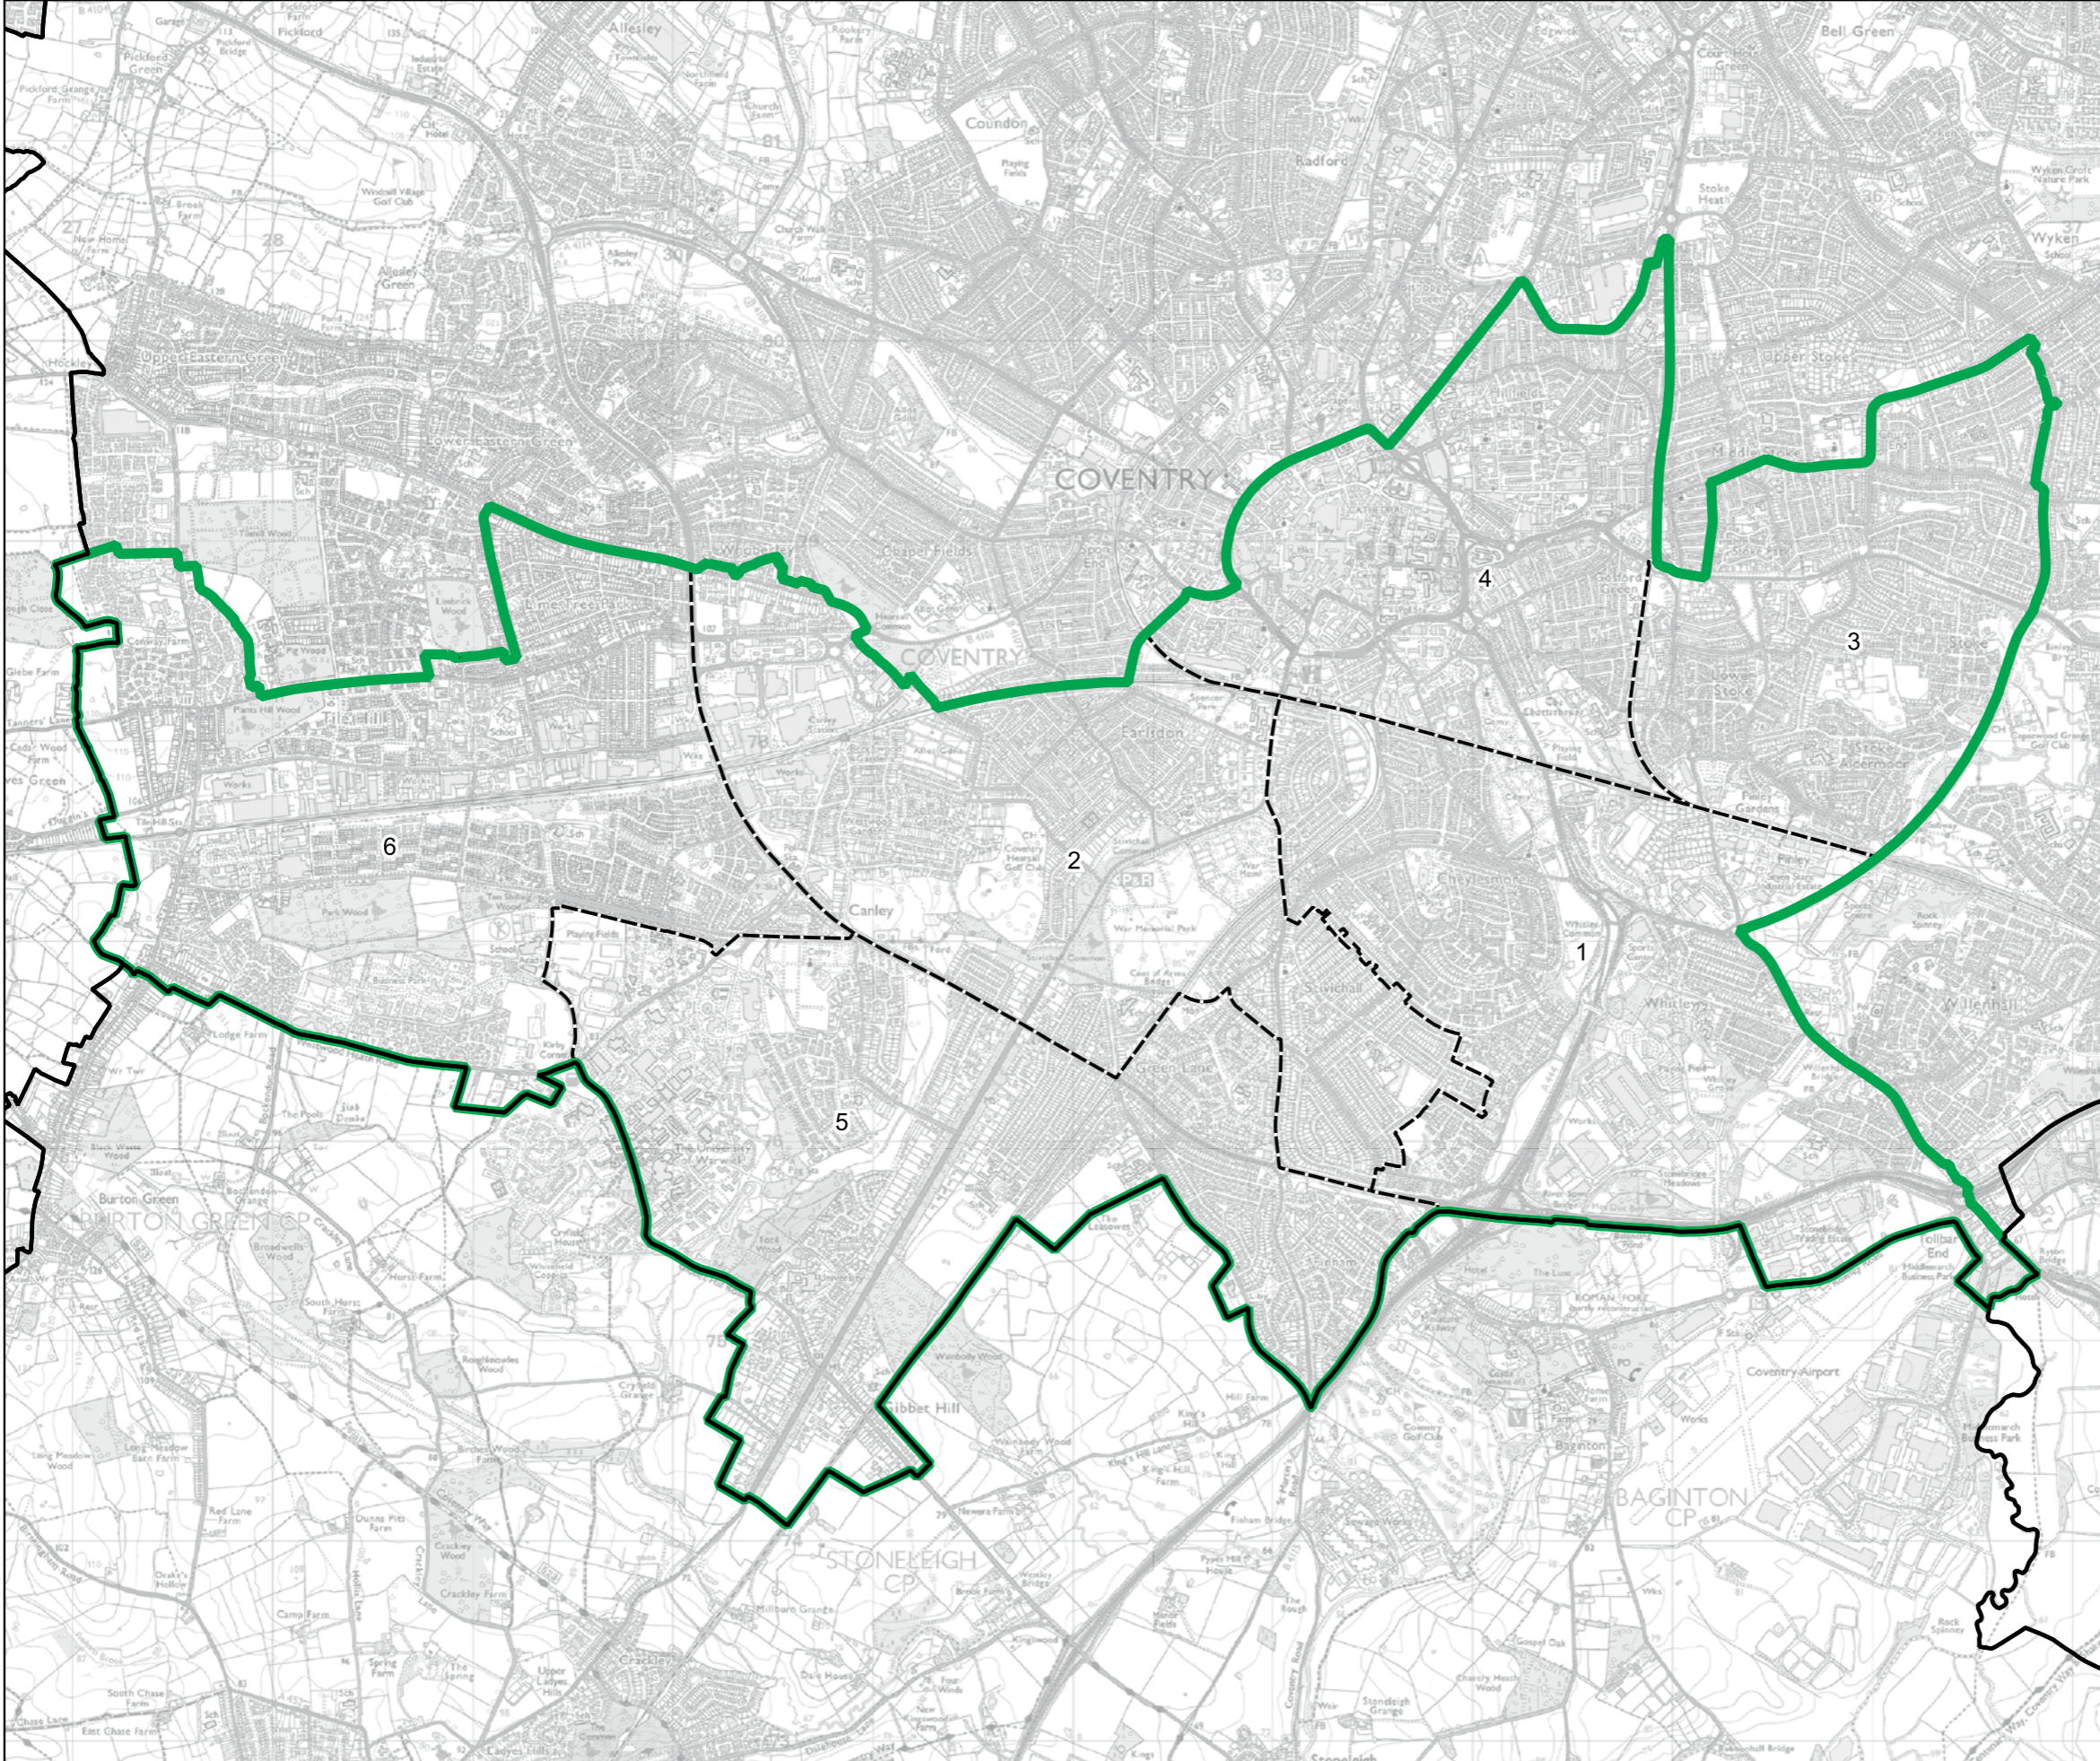

Wards:

- 1 Cheylesmore
- 2 Earlsdon
- 3 Lower Stoke
- 4 St. Michael's
- 5 Wainbody
- 6 Westwood

- Constituency
- Local Authorities
- Wards

0 0.5 1 km

© Crown copyright and database rights 2023 OS 100018289. You are permitted to use this data solely to enable you to respond to, or interact with, the organisation that provided you with the data. You are not permitted to copy, sub-licence, distribute or sell any of this data to third parties in any form. Third party rights to enforce the terms of this licence shall be reserved to OS.