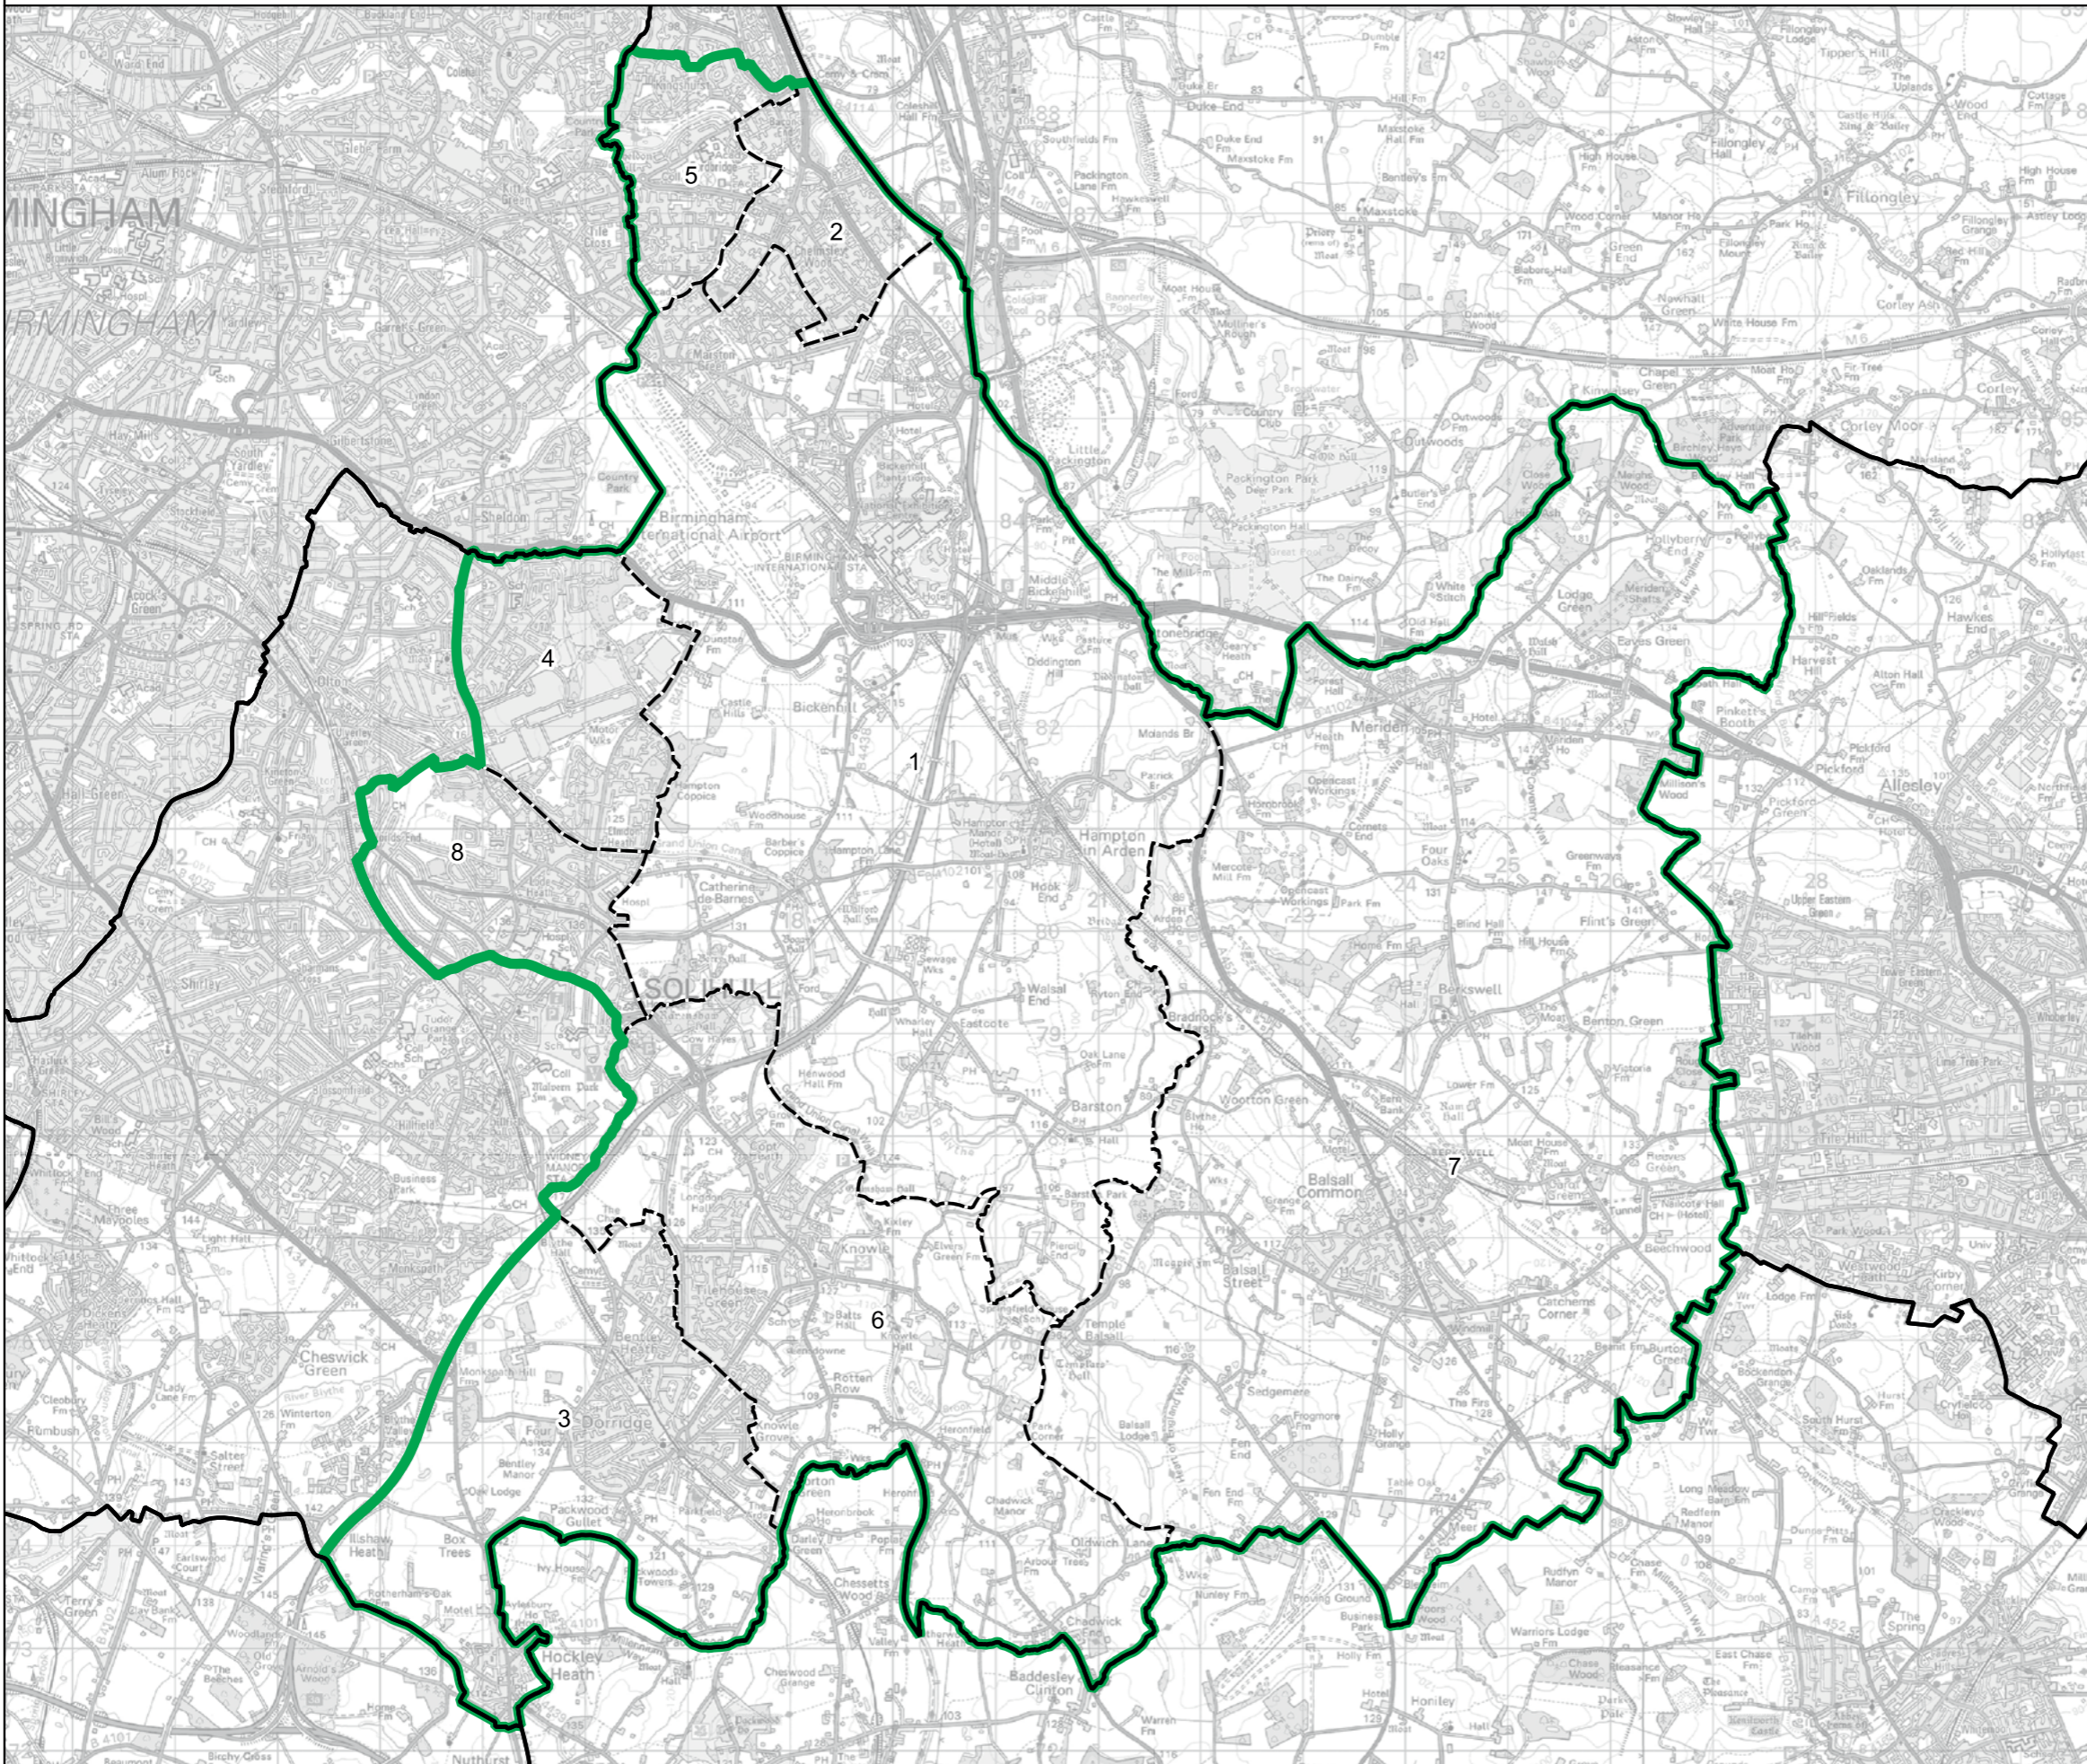

Wards:

- 1 Bickenhill
- 2 Chelmsley Wood
- 3 Dorridge and Hockley Heath
- 4 Elmdon
- 5 Kingshurst and Fordbridge
- 6 Knowle
- 7 Meriden
- 8 Silhill

- Constituency
- Local Authorities
- Wards

0 0.9 1.8 km