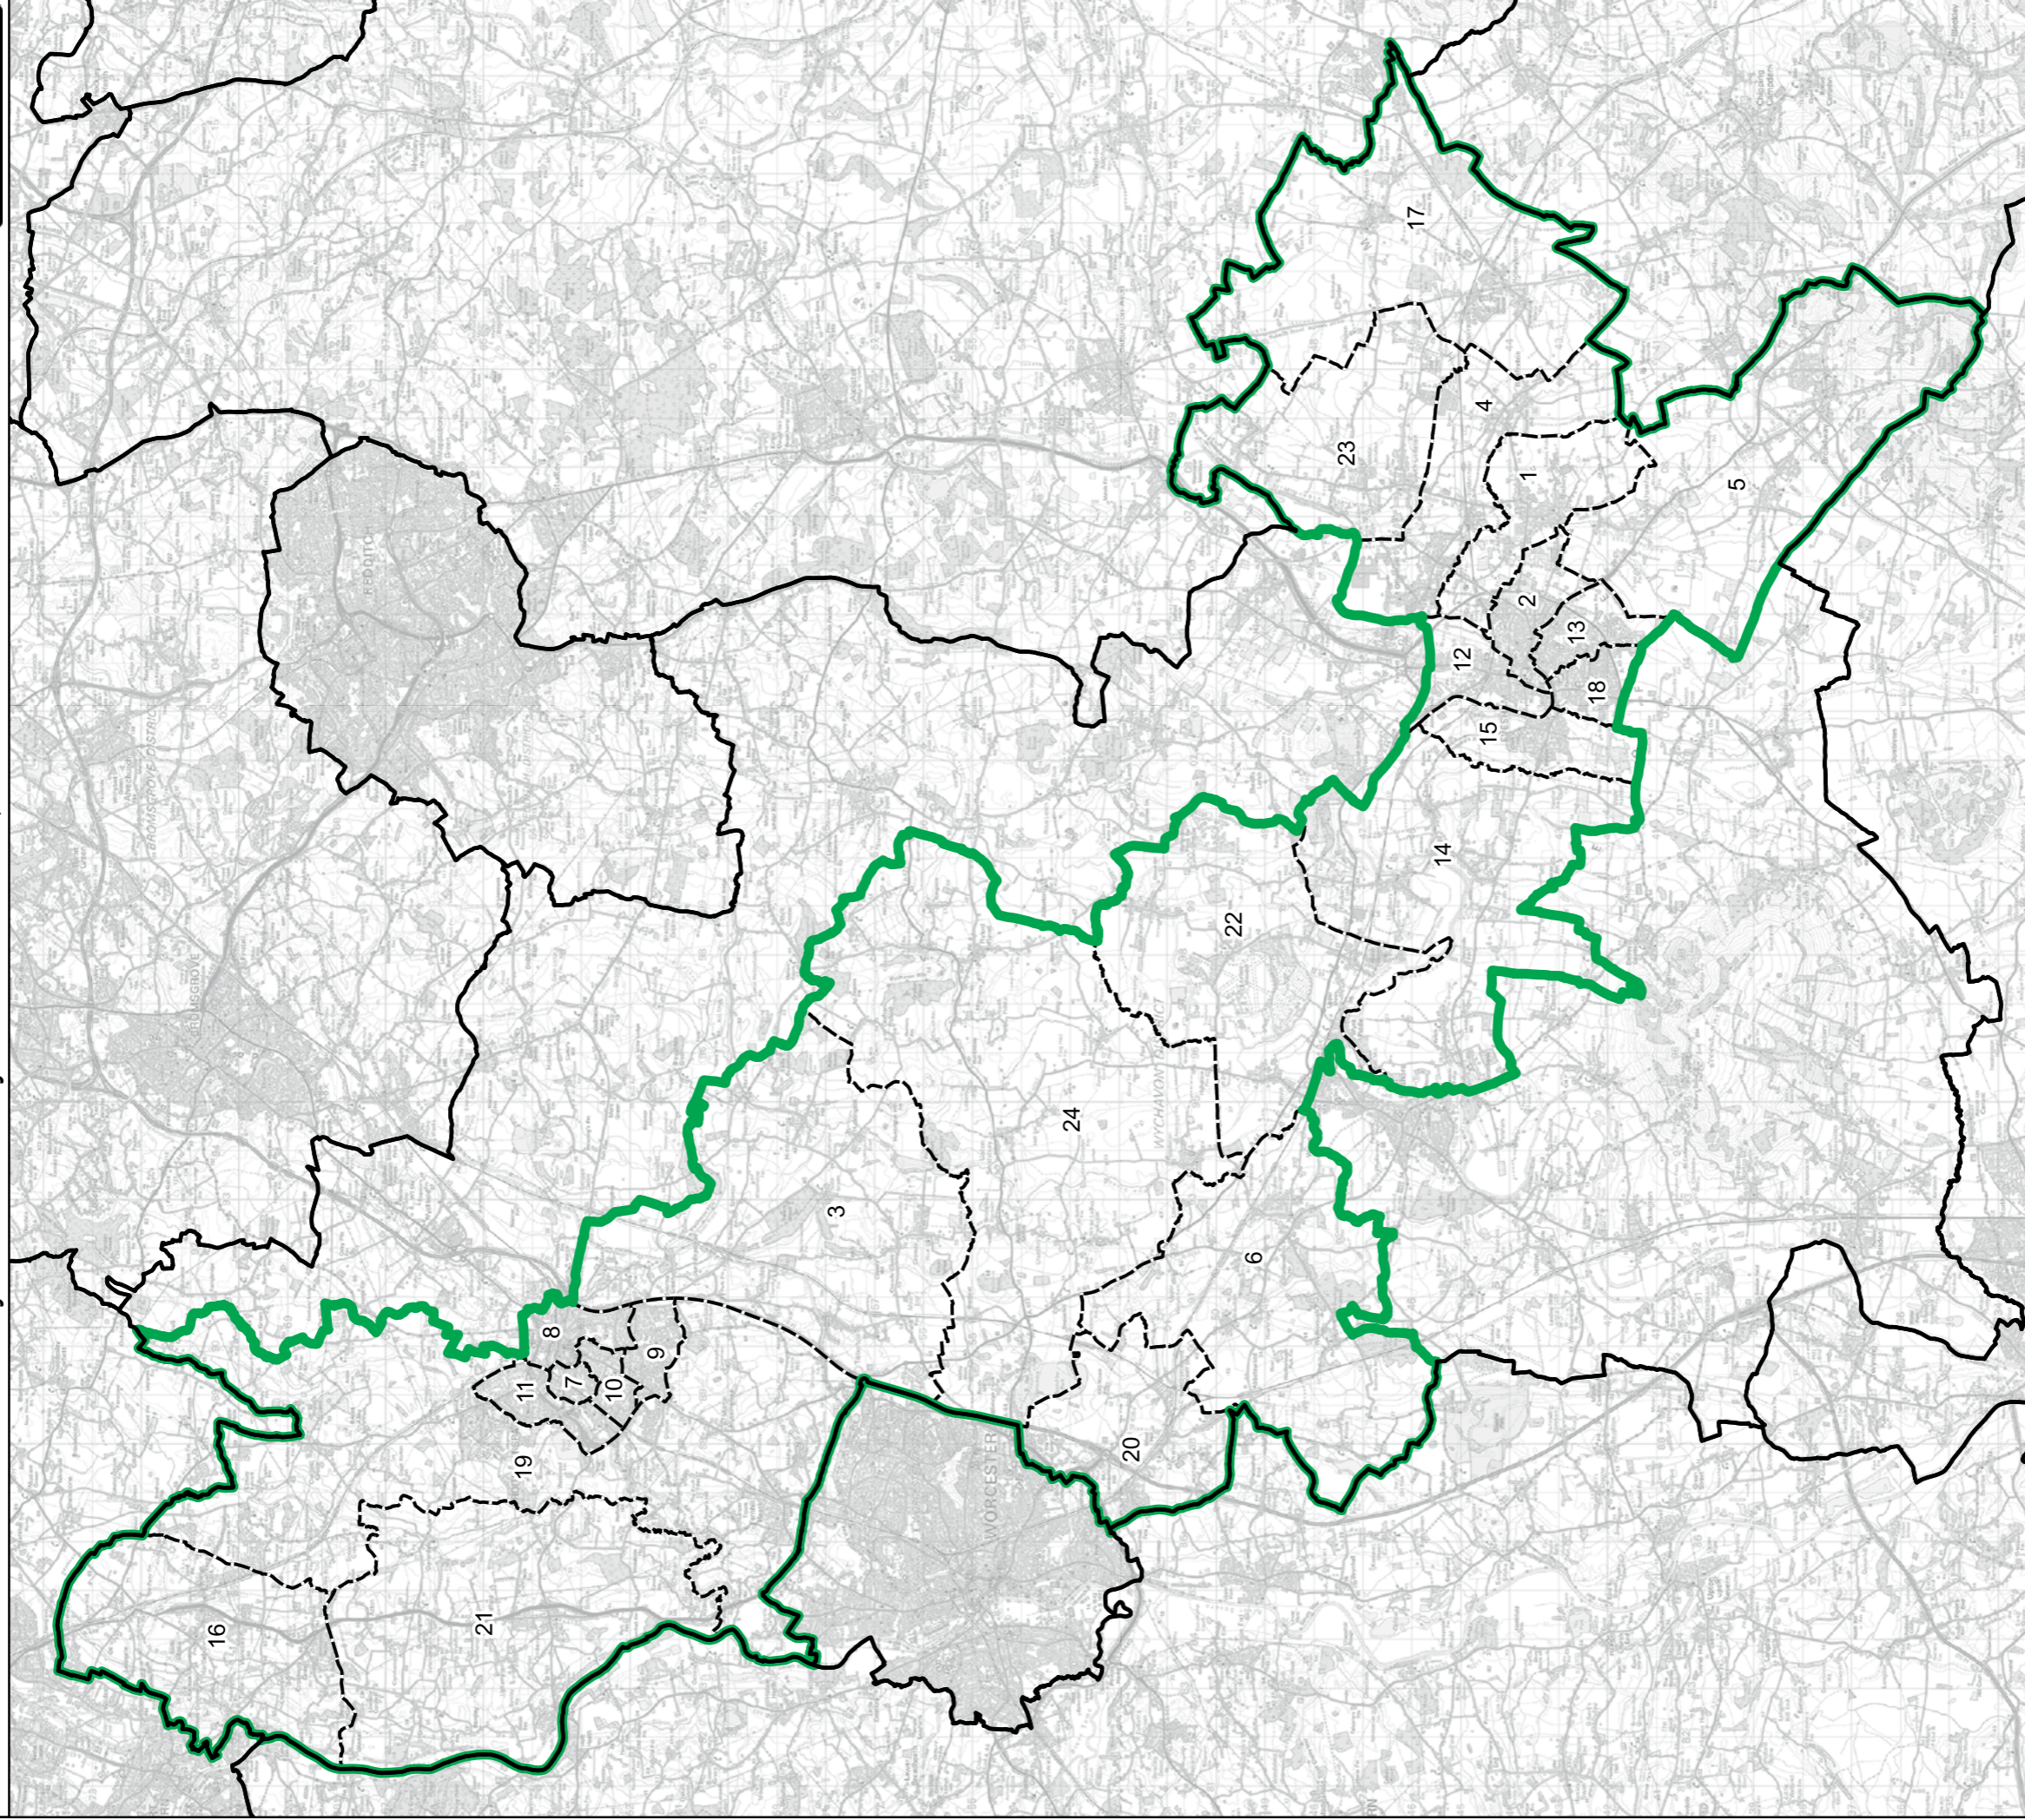

Boundary Commission for England - Final Recommendations for the West Midlands Region
Droitwich and Evesham County Constituency - Electorate 74,345

Wards:

- 1 Badsey
- 2 Bengeworth
- 3 Bowbrook
- 4 Bretforton and Offenham
- 5 Broadway and Wickhamford
- 6 Drakes Broughton

- 7 Droitwich Central
- 8 Droitwich East
- 9 Droitwich South East
- 10 Droitwich South West
- 11 Droitwich West
- 12 Evesham North
- 13 Evesham South
- 14 Fladbury

- 15 Great Hampton
- 16 Hartlebury
- 17 Honeybourne and Pebworth
- 18 Little Hampton
- 19 Lovett and North Claines
- 20 Norton and Whittington
- 21 Ombersley

- 22 Pinvin
- 23 The Littletons
- 24 Upton Snodsbury

- █ Constituency
- Local Authorities
- Wards

© Crown copyright and database rights 2023 OS 100018289. You are permitted to use this data solely to enable you to respond to, or interact with, the organisation that provided you with the data. You are not permitted to copy, sub-licence, distribute or sell any of this data to third parties in any form. Third party rights to enforce the terms of this licence shall be reserved to OS.

Droitwich and Evesham County Constituency