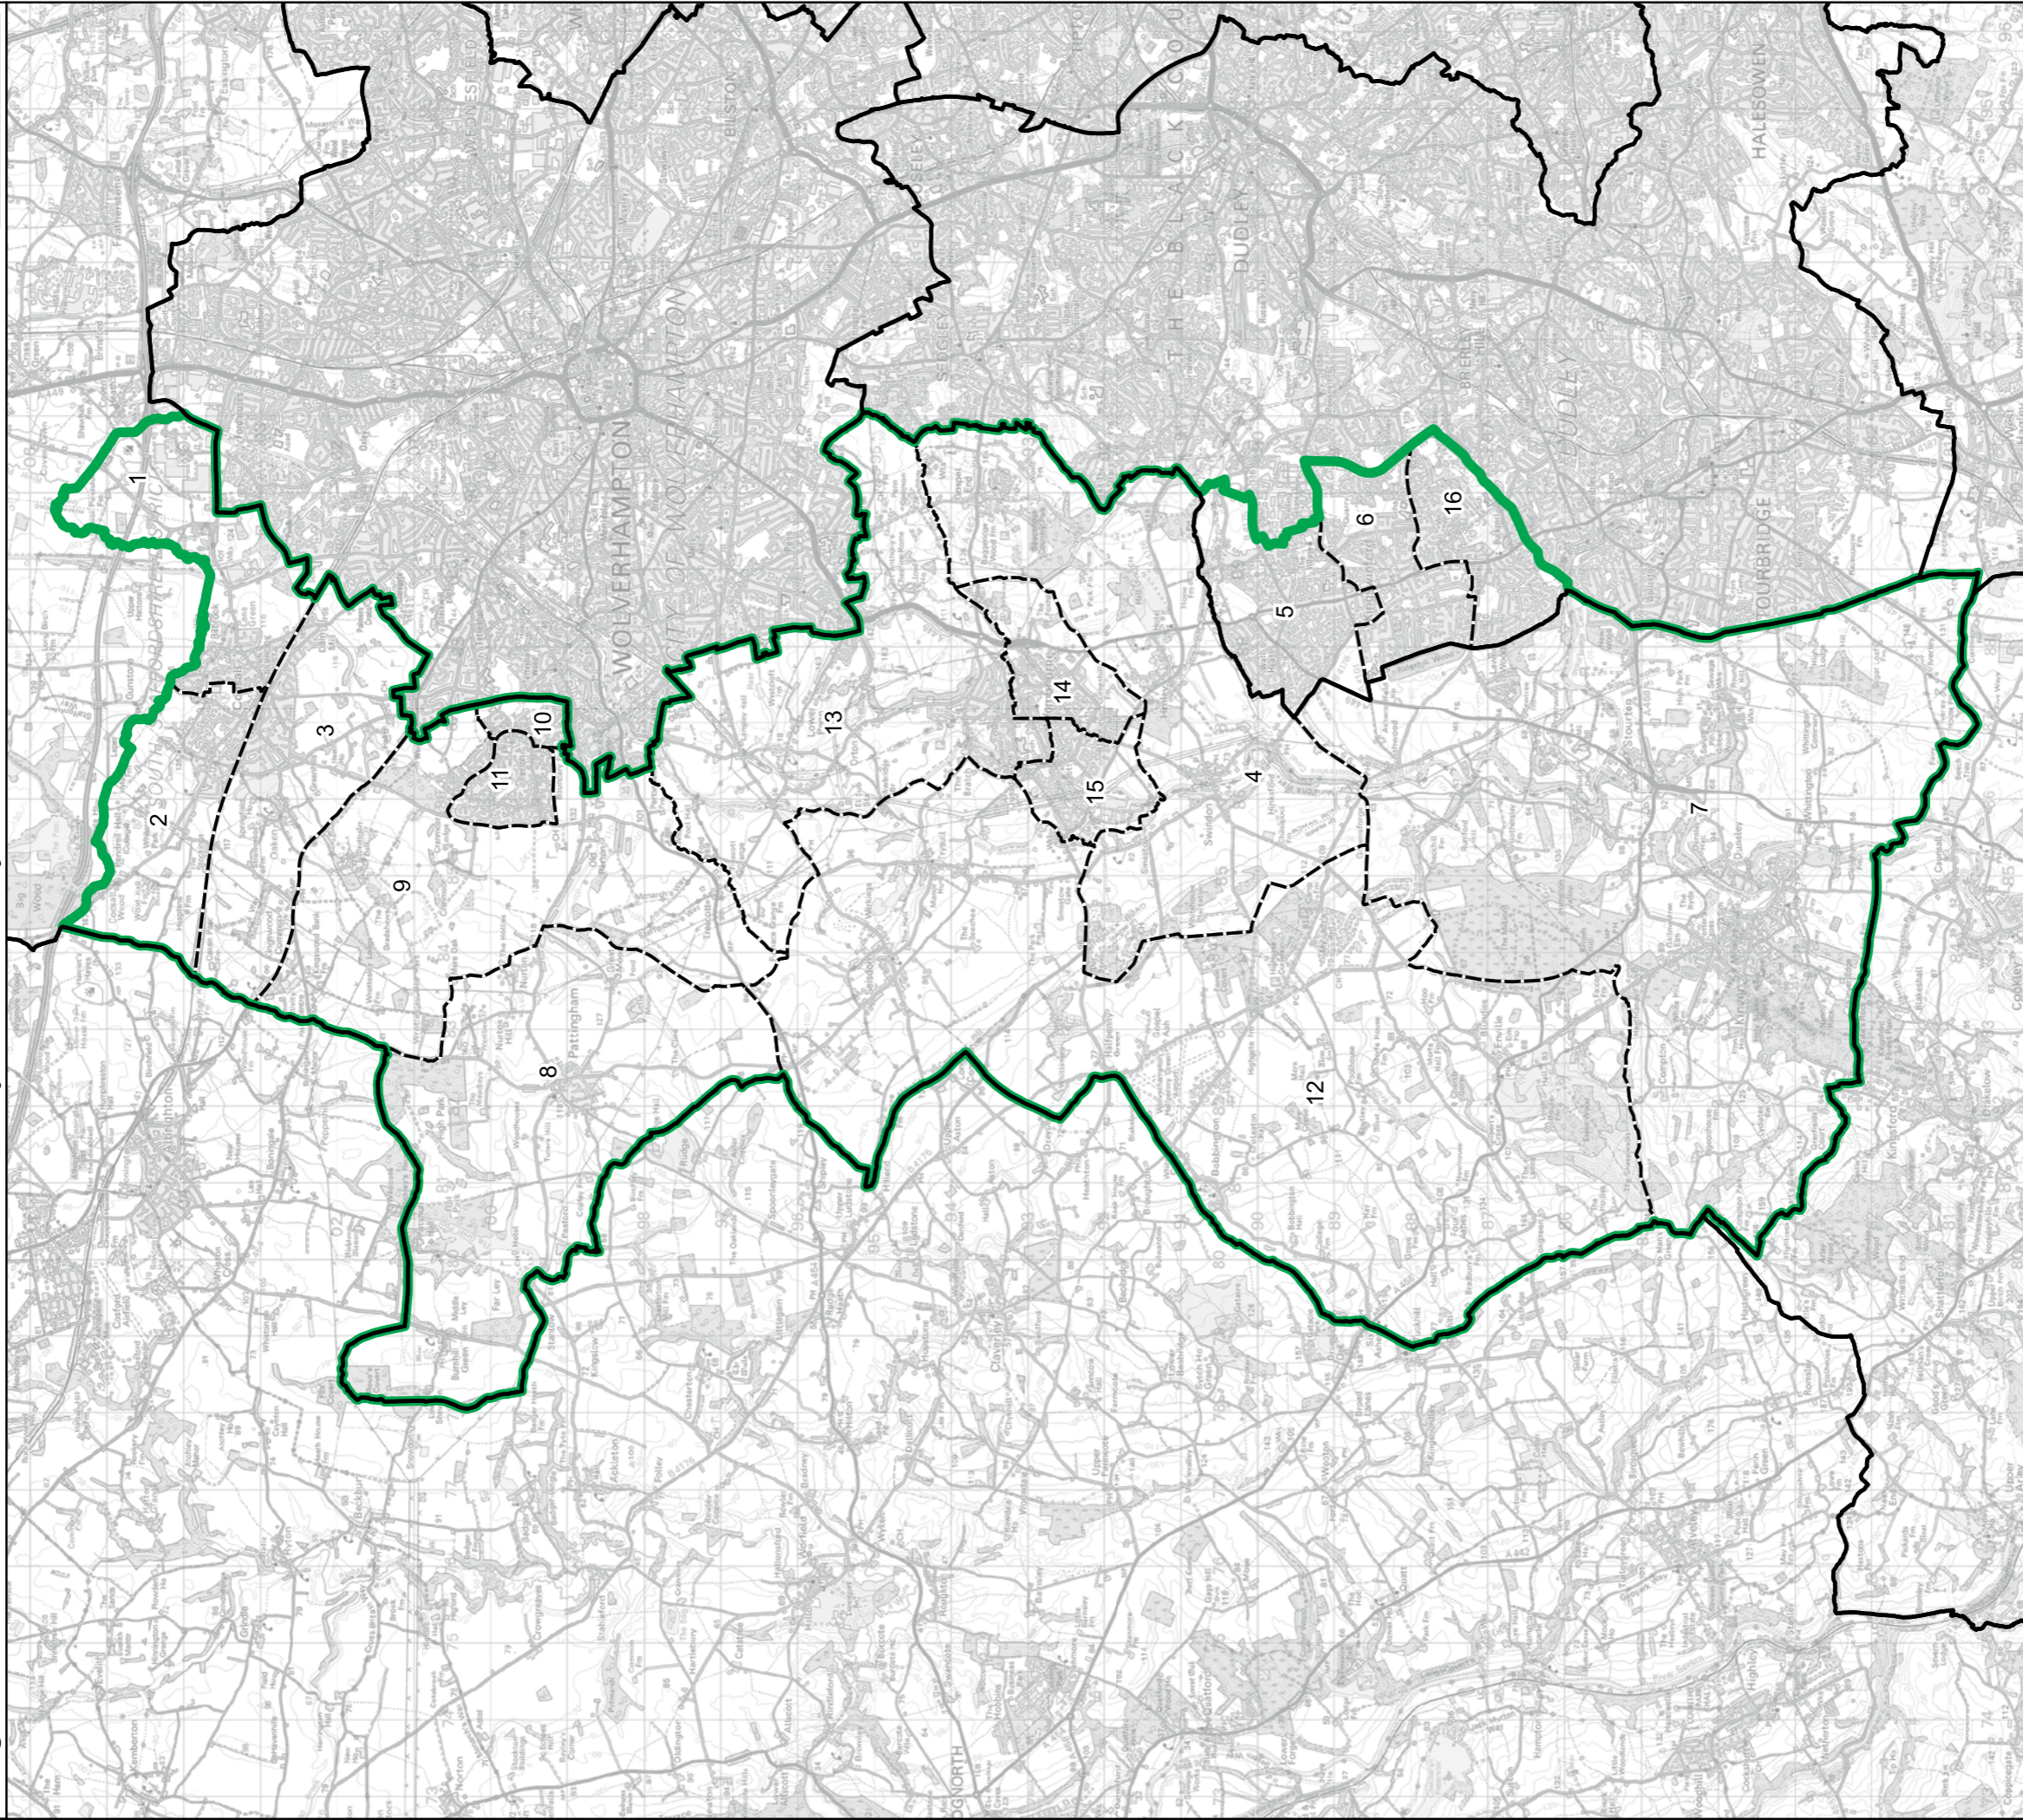

Boundary Commission for England - Final Recommendations for the West Midlands Region
Kingswinford and South Staffordshire County Constituency - Electorate 71,896

Wards:

- 1 Bilbrook
- 2 Codsall North
- 3 Codsall South
- 4 Himley and Swindon
- 5 Kingswinford North and Wall Heath
- 6 Kingswinford South
- 7 Kinver
- 8 Pattingham and Patsull
- 9 Perton Dippons
- 10 Perton East
- 11 Perton Lakeside
- 12 Trysull and Seisdon
- 13 Wombourne North and Lower Penn
- 14 Wombourne South East
- 15 Wombourne South West
- 16 Wordsley

- Constituency
- Local Authorities
- Wards

© Crown copyright and database rights 2023 OS 100018289. You are permitted to use this data solely to enable you to respond to, or interact with, the organisation that provided you with the data. You are not permitted to copy, sub-licence, distribute or sell any of this data to third parties in any form. Third party rights to enforce the terms of this licence shall be reserved to OS.

Kingswinford and South Staffordshire County Constituency