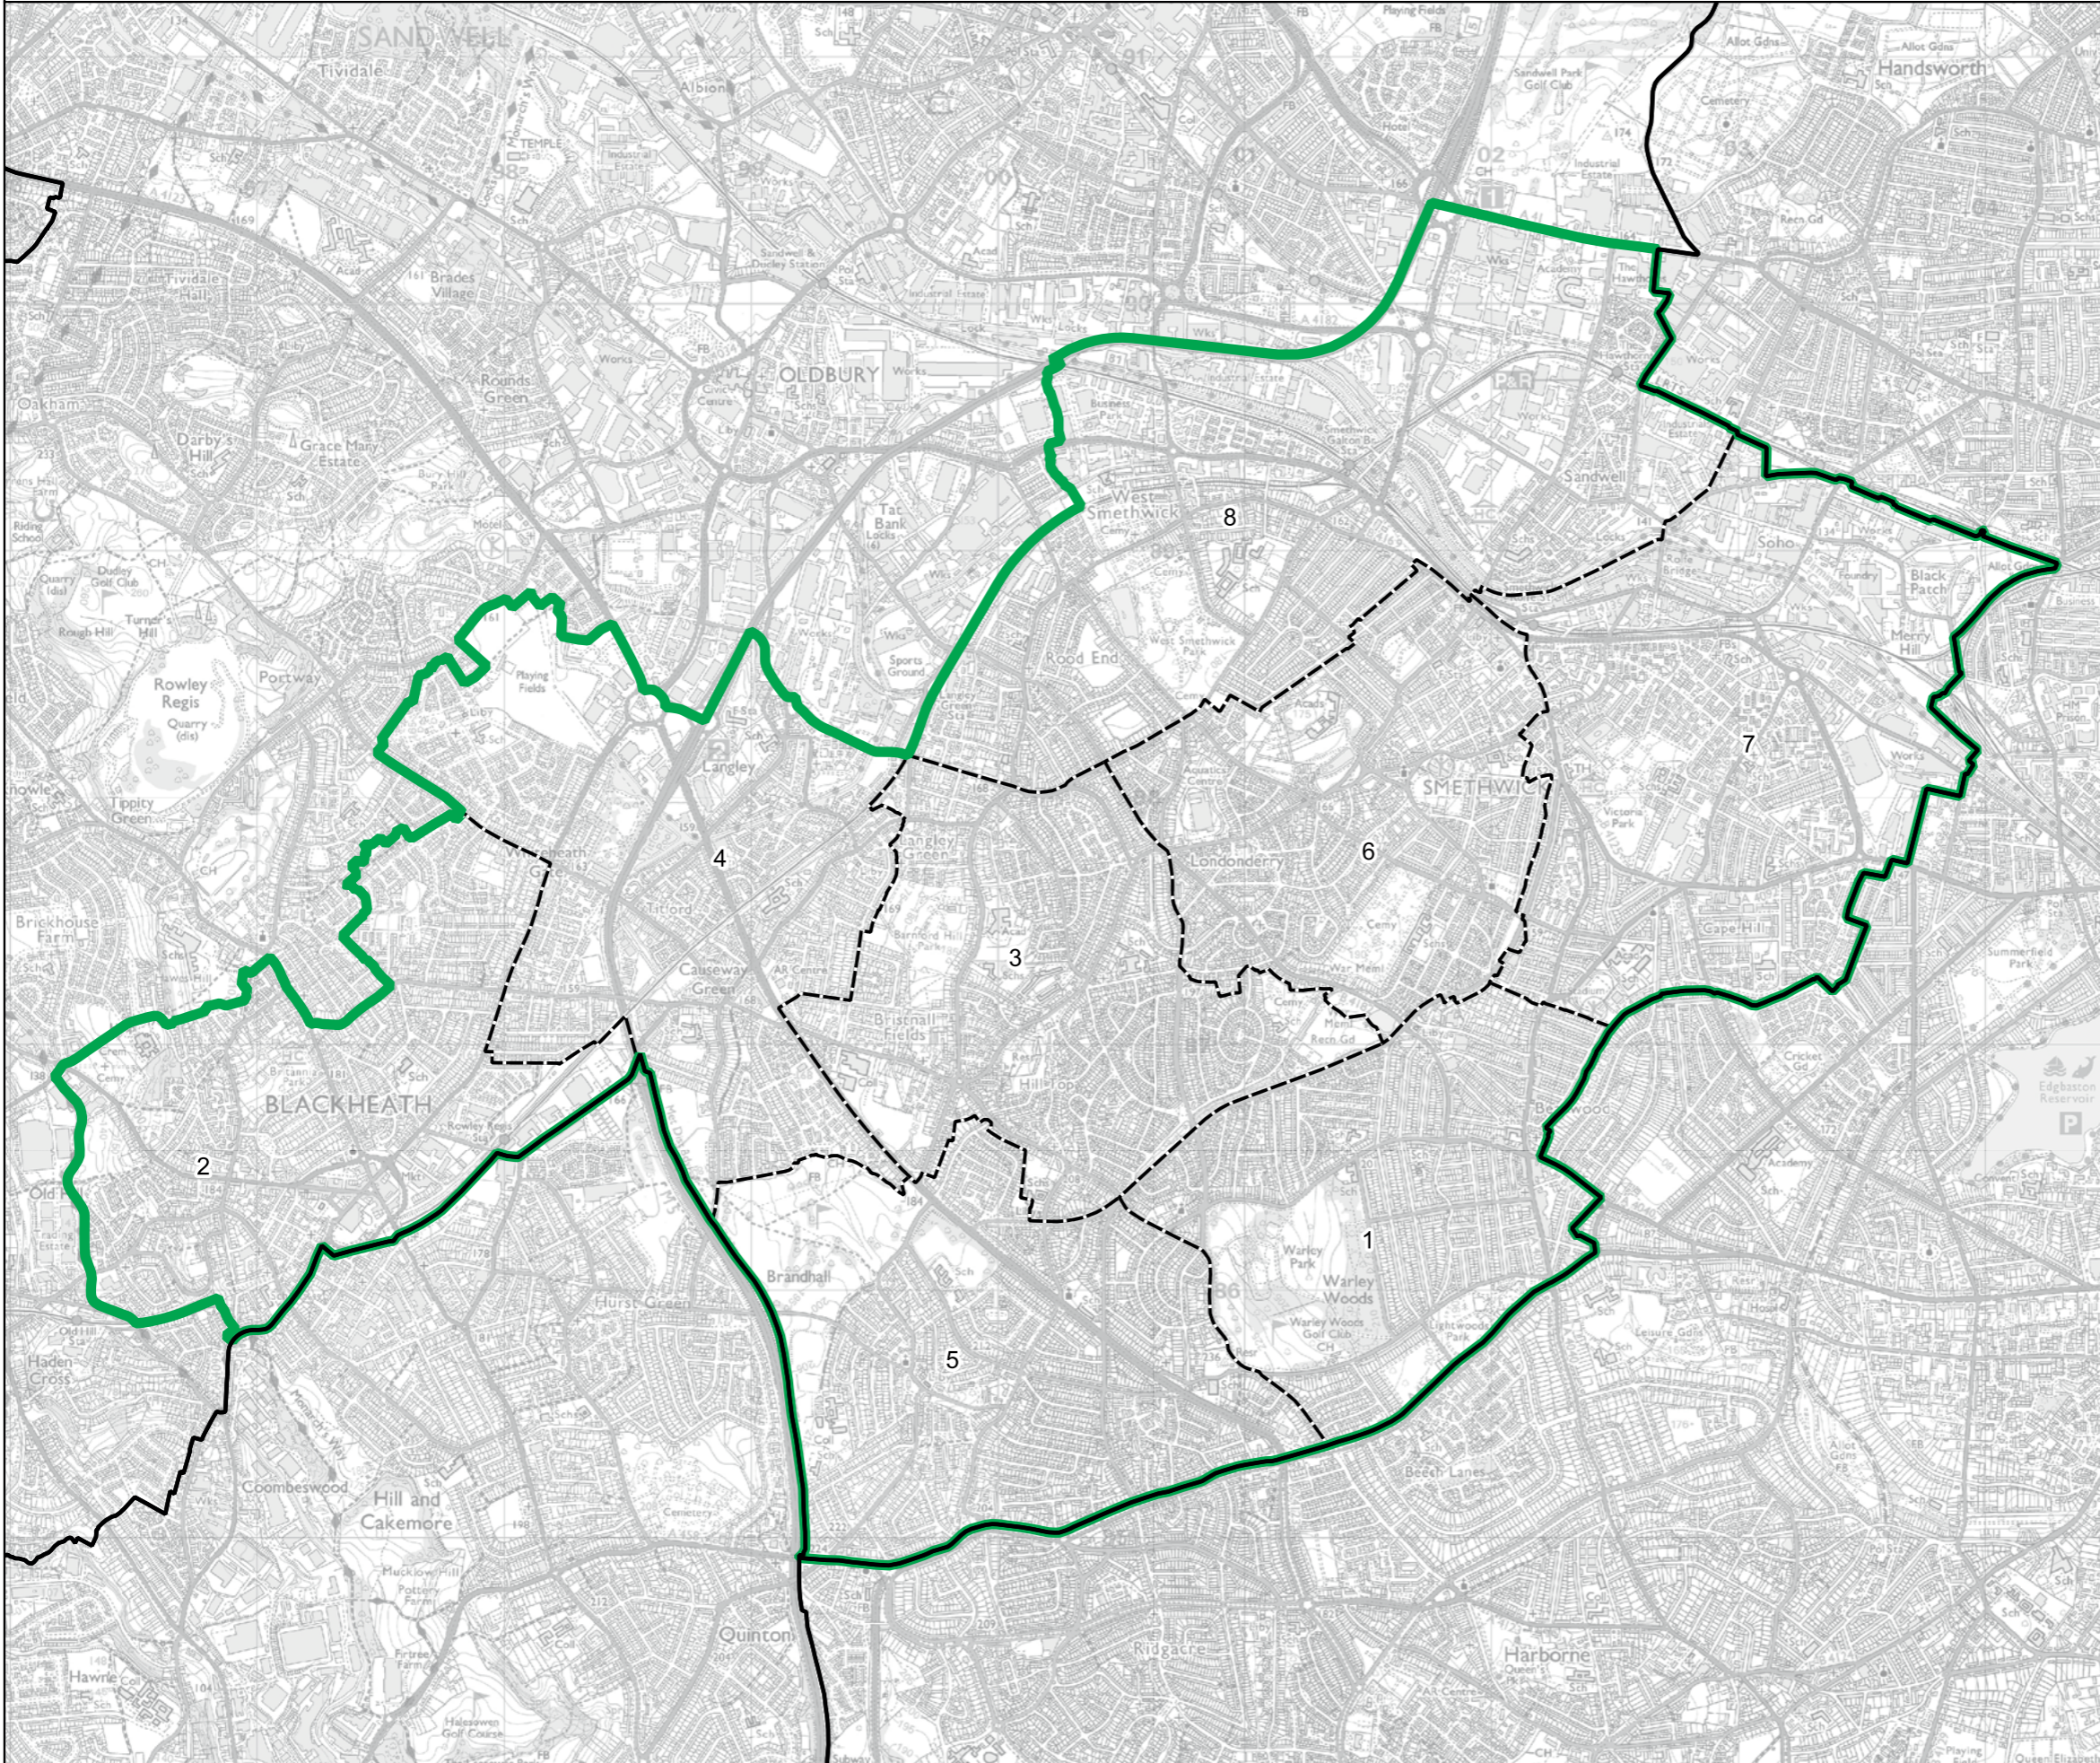

Boundary Commission for England - Final Recommendations for the West Midlands Region

Smethwick Borough Constituency - Electorate 71,195

Wards:

- 1 Abbey
- 2 Blackheath (Part)
- 3 Bristnall
- 4 Langley
- 5 Old Warley
- 6 Smethwick
- 7 Soho and Victoria
- 8 St. Pauls