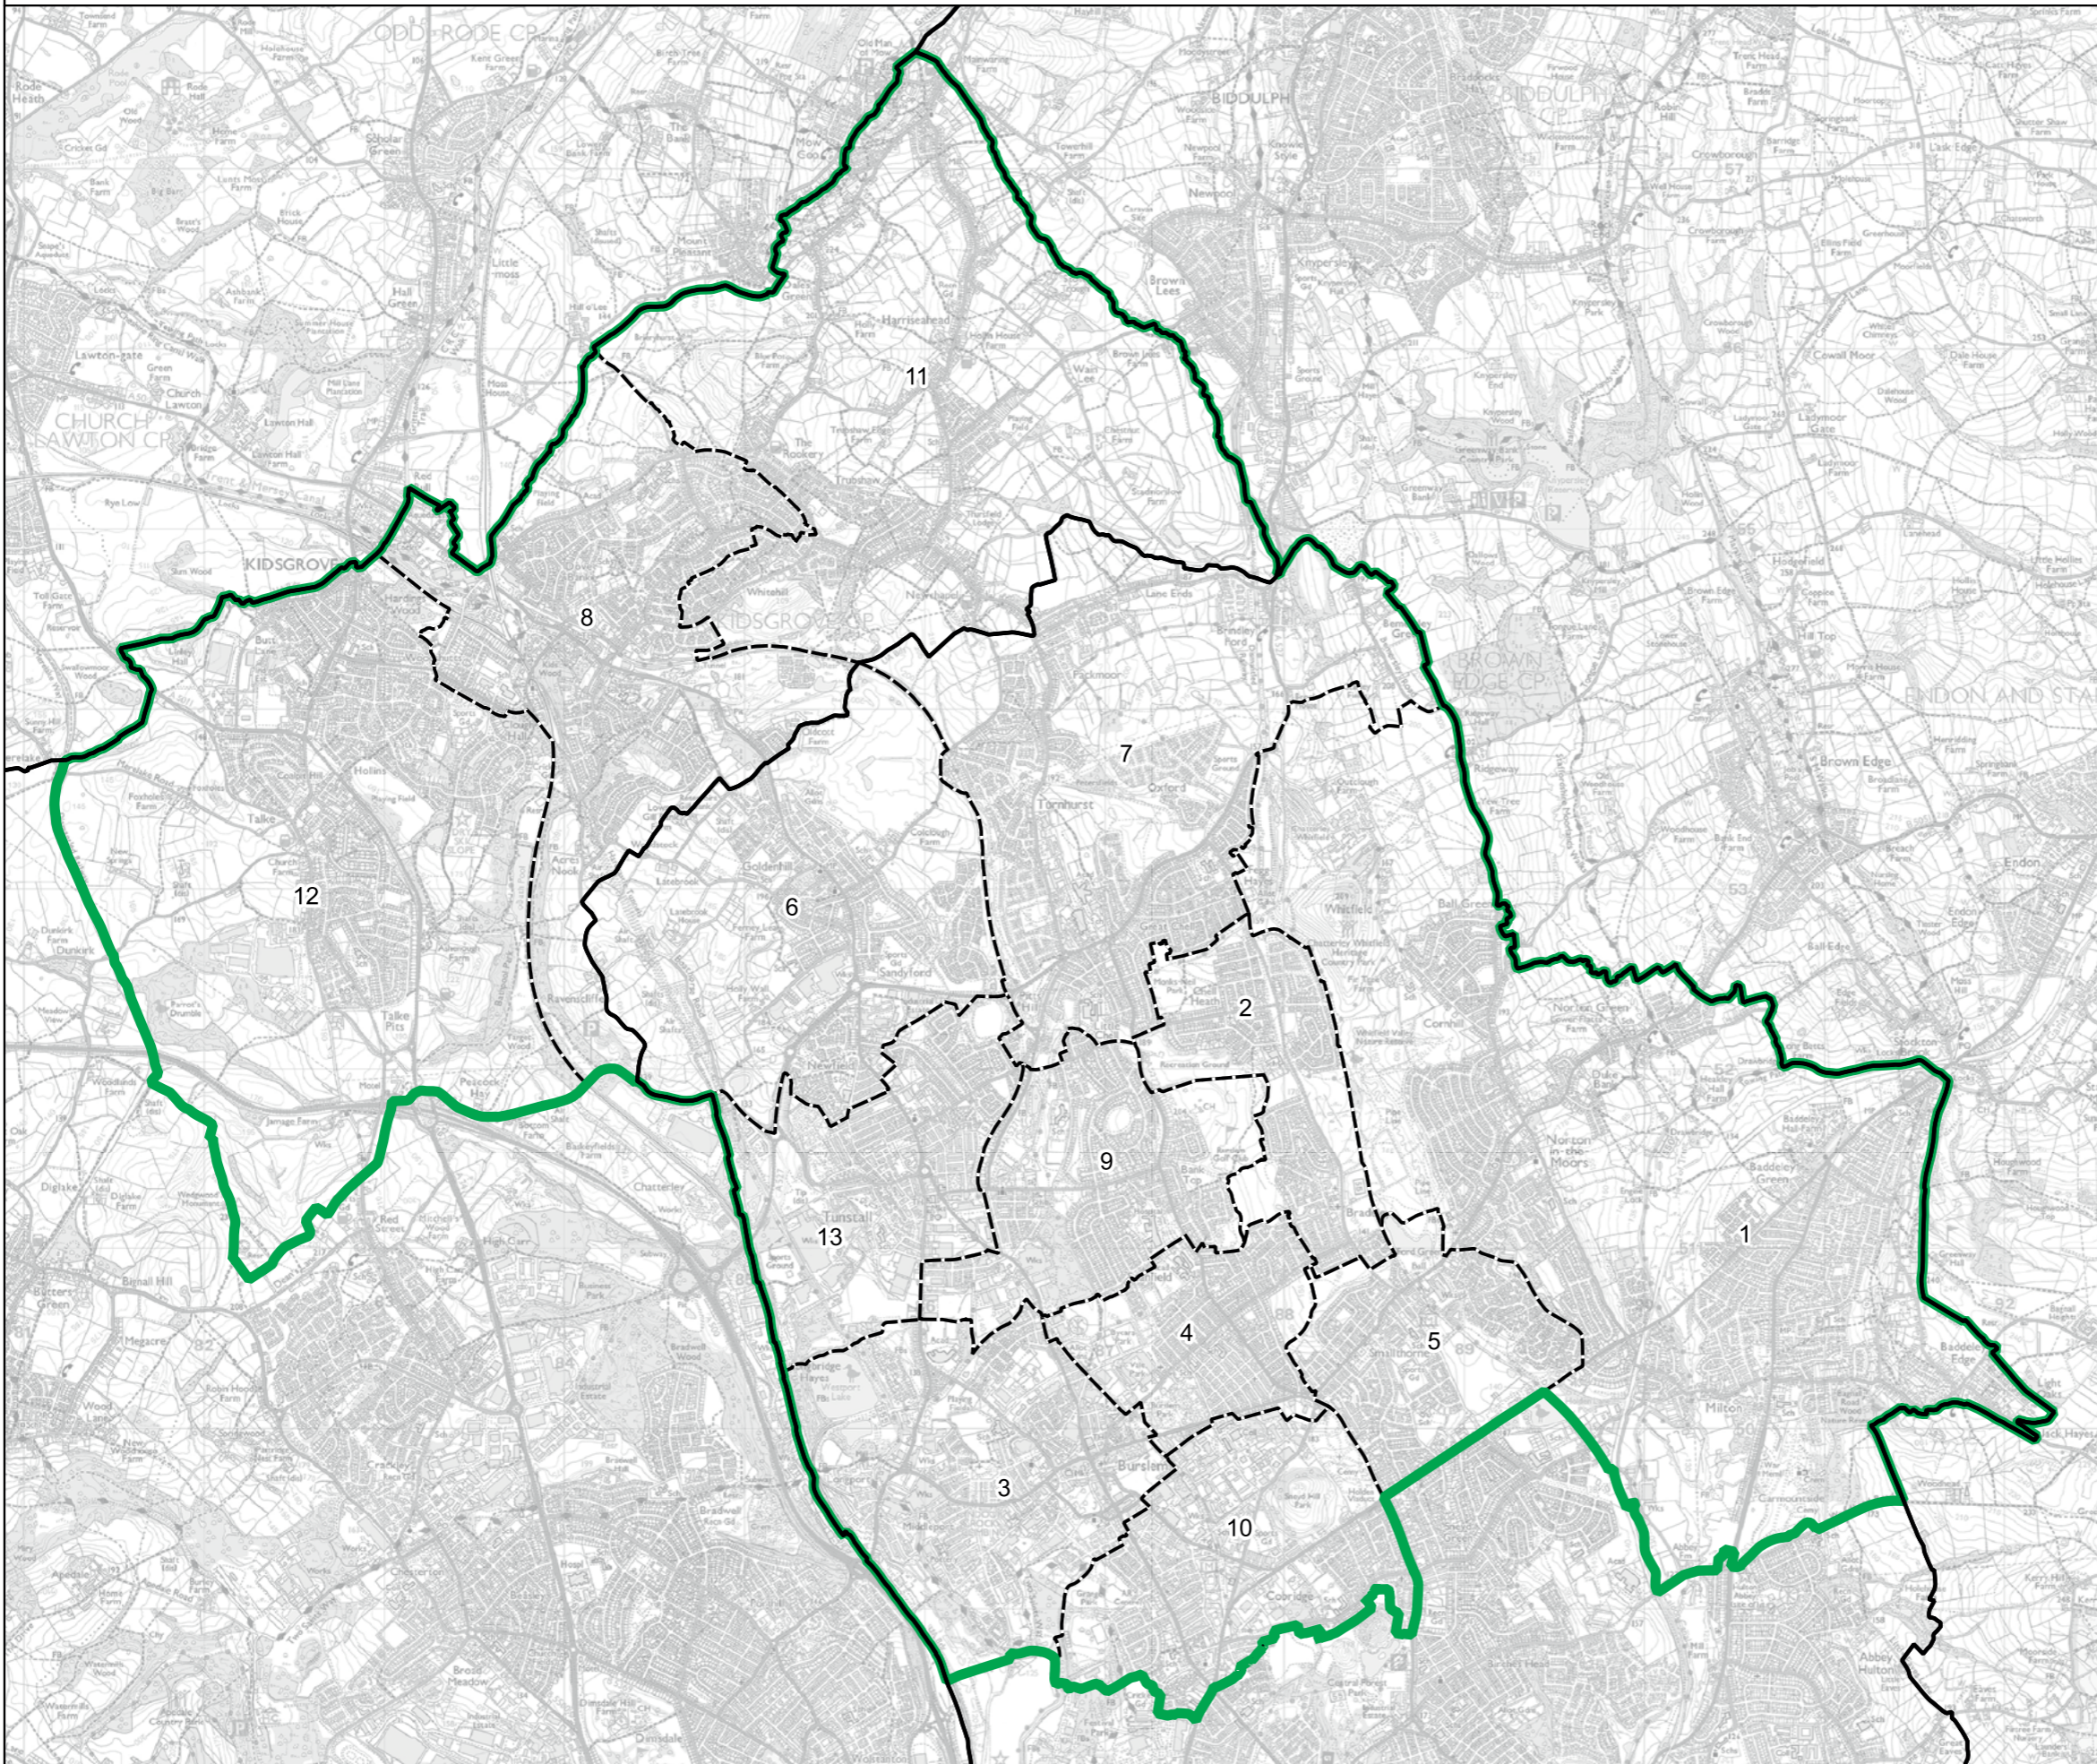

Wards:

- 1 Baddeley, Milton and Norton
- 2 Bradeley and Chell Heath
- 3 Burslem Central
- 4 Burslem Park
- 5 Ford Green and Smallthorne
- 6 Goldenhill and Sandyford
- 7 Great Chell and Packmoor
- 8 Kidsgrove & Ravenscliffe
- 9 Little Chell and Stanfield
- 10 Moorcroft
- 11 Newchapel & Mow Cop
- 12 Talke & Butt Lane
- 13 Tunstall

- Constituency
- Local Authorities
- Wards

0 0.5 1 km

© Crown copyright and database rights 2023 OS 100018289. You are permitted to use this data solely to enable you to respond to, or interact with, the organisation that provided you with the data. You are not permitted to copy, sub-licence, distribute or sell any of this data to third parties in any form. Third party rights to enforce the terms of this licence shall be reserved to OS.