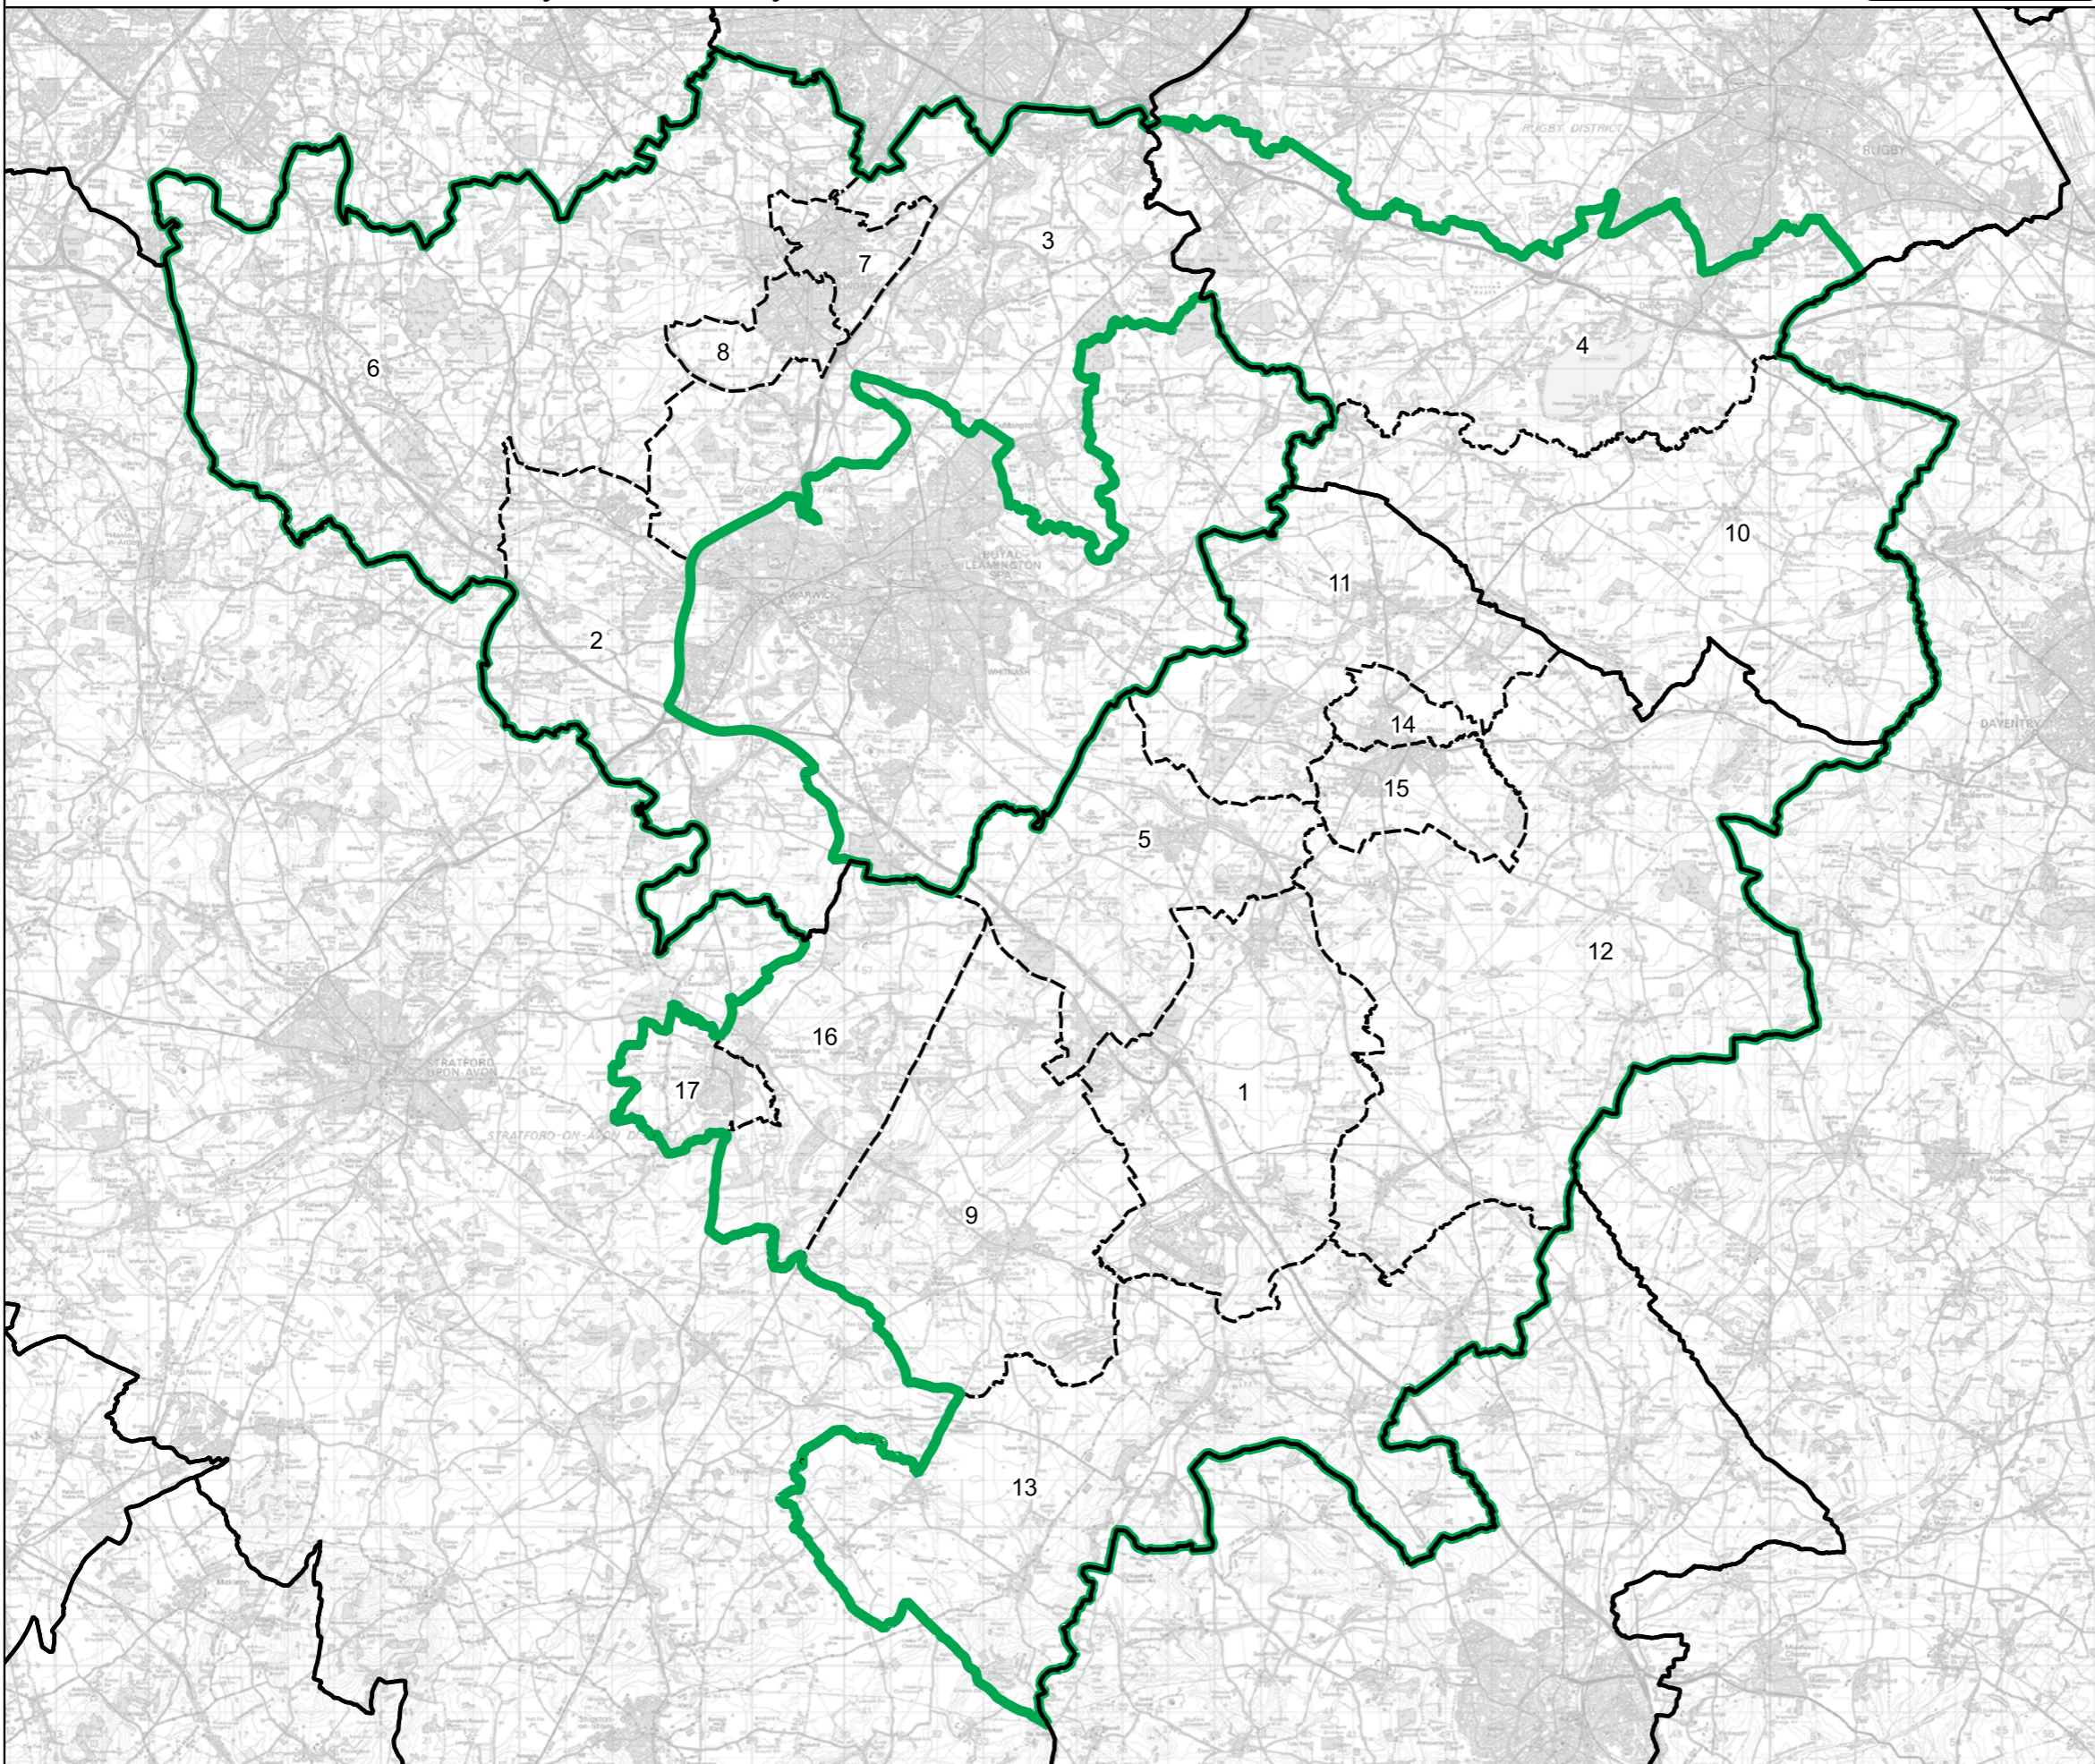

Wards:

- 1 Bishop's Itchington
- 2 Budbrooke
- 3 Cubbington & Leek Wootton
- 4 Dunsmore
- 5 Harbury
- 6 Kenilworth Abbey & Arden
- 7 Kenilworth Park Hill
- 8 Kenilworth St. John's
- 9 Kineton
- 10 Leam Valley
- 11 Long Itchington & Stockton
- 12 Napton & Fenny Compton
- 13 Red Horse
- 14 Southam North
- 15 Southam South
- 16 Wellesbourne East
- 17 Wellesbourne West

- Constituency
- Local Authorities
- Wards

0 2 4 km

© Crown copyright and database rights 2023 OS 100018289. You are permitted to use this data solely to enable you to respond to, or interact with, the organisation that provided you with the data. You are not permitted to copy, sub-licence, distribute or sell any of this data to third parties in any form. Third party rights to enforce the terms of this licence shall be reserved to OS.