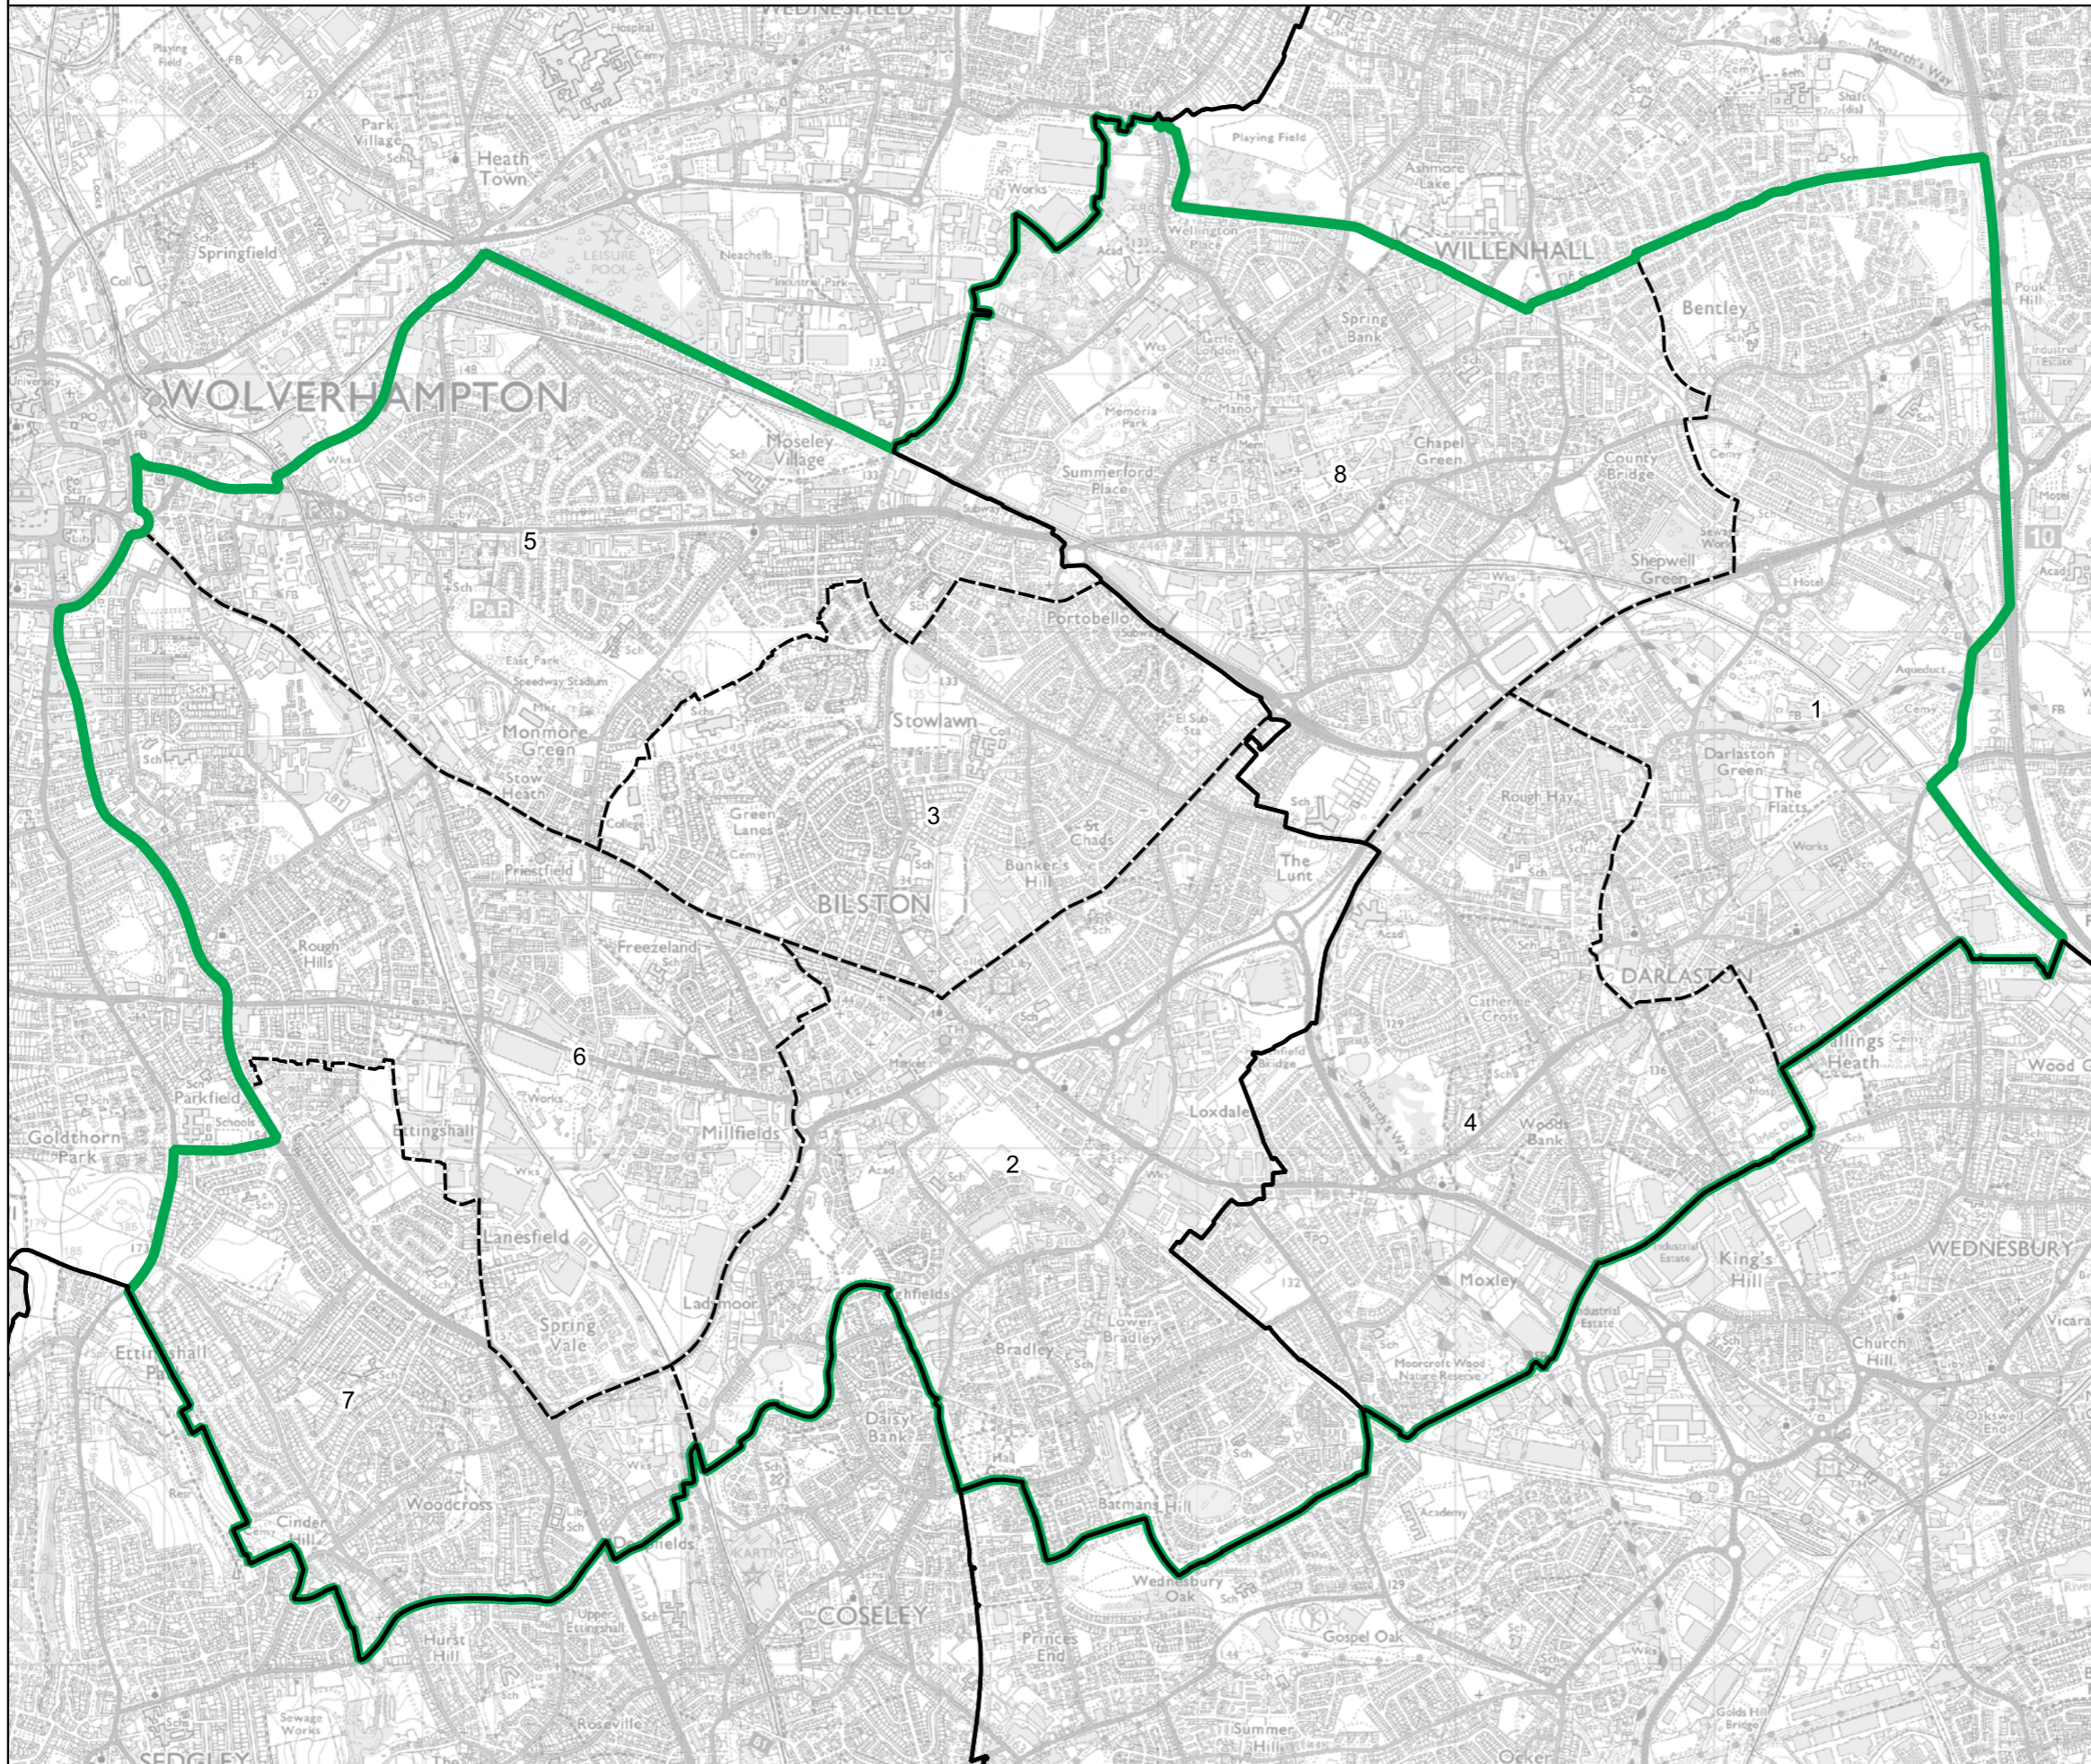

Wards:

- 1 Bentley and Darlaston North
- 2 Bilston East
- 3 Bilston North
- 4 Darlaston South
- 5 East Park
- 6 Ettingshall
- 7 Spring Vale
- 8 Willenhall South

- Constituency
- Local Authorities
- Wards

0 0.3 0.6 km

© Crown copyright and database rights 2023 OS 100018289. You are permitted to use this data solely to enable you to respond to, or interact with, the organisation that provided you with the data. You are not permitted to copy, sub-licence, distribute or sell any of this data to third parties in any form. Third party rights to enforce the terms of this licence shall be reserved to OS.

Wolverhampton South East Borough Constituency