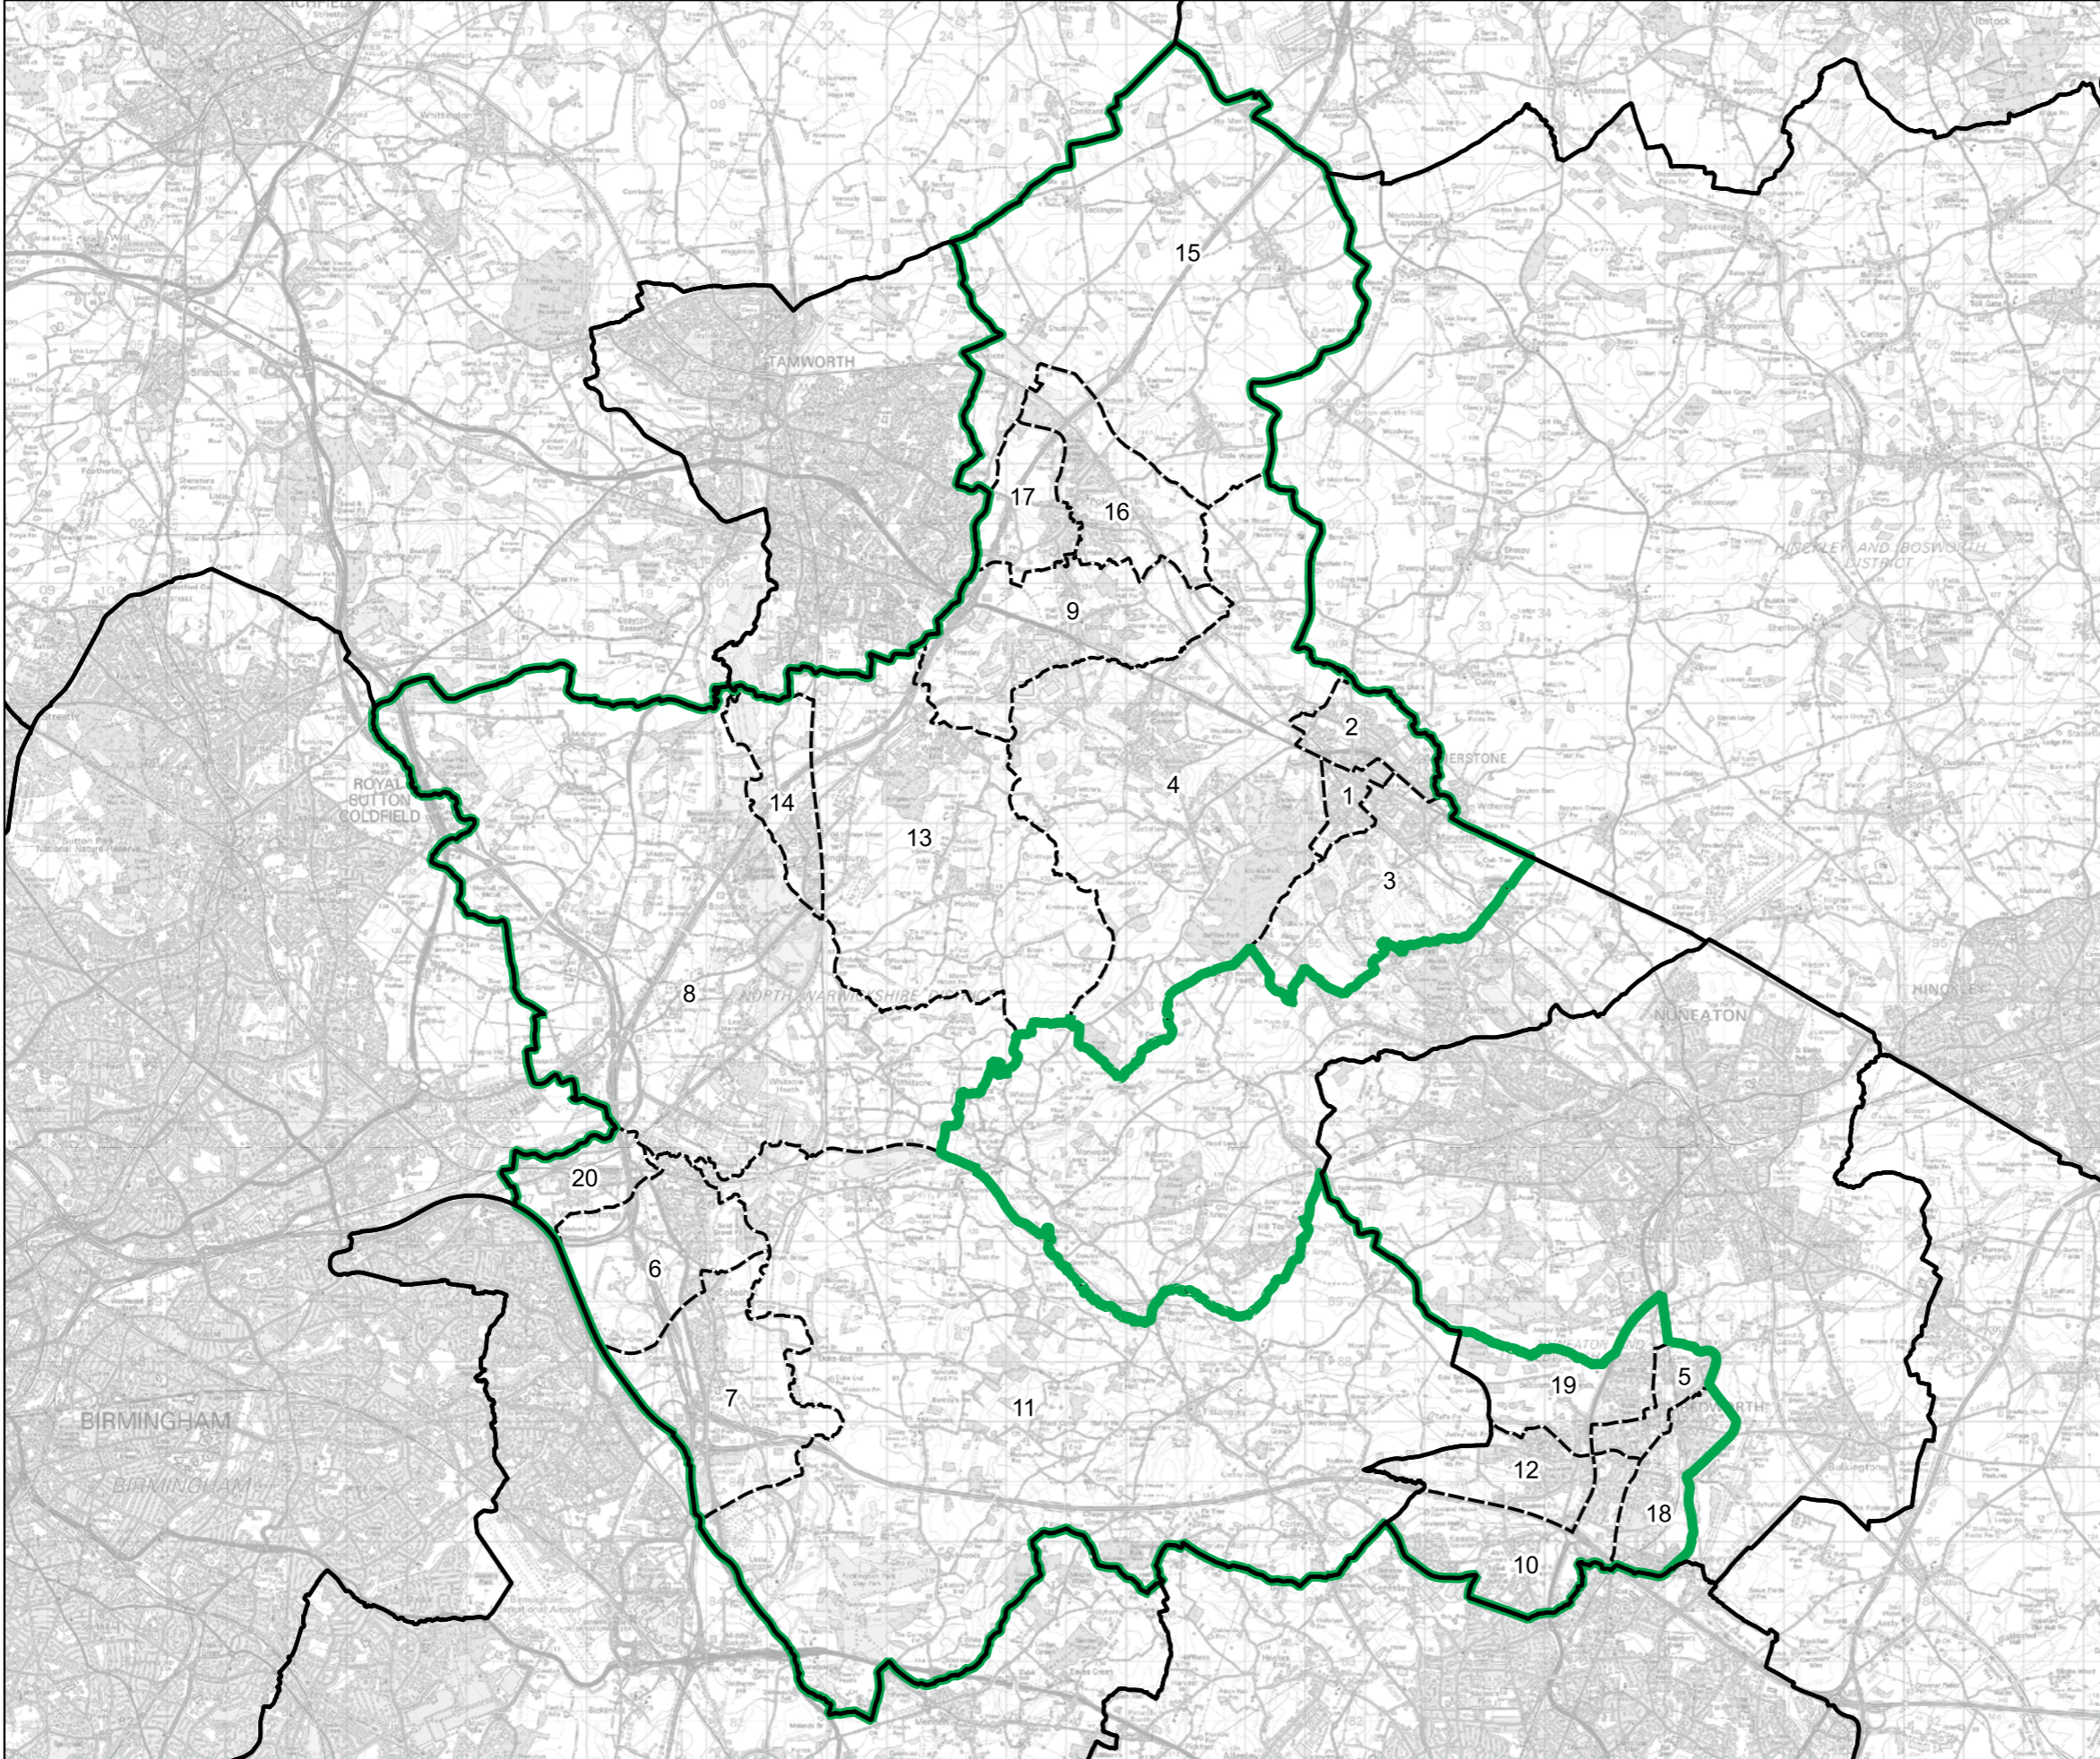

Wards:

- 1 Atherstone Central
- 2 Atherstone North
- 3 Atherstone South and Mancetter
- 4 Baddesley and Grendon
- 5 Bede
- 6 Coleshill North
- 7 Coleshill South
- 8 Curdworth
- 9 Dordon
- 10 Exhall
- 11 Fillongley
- 12 Heath
- 13 Hurley and Wood End
- 14 Kingsbury
- 15 Newton Regis and Warton
- 16 Polesworth East
- 17 Polesworth West
- 18 Poplar
- 19 Slough
- 20 Water Orton