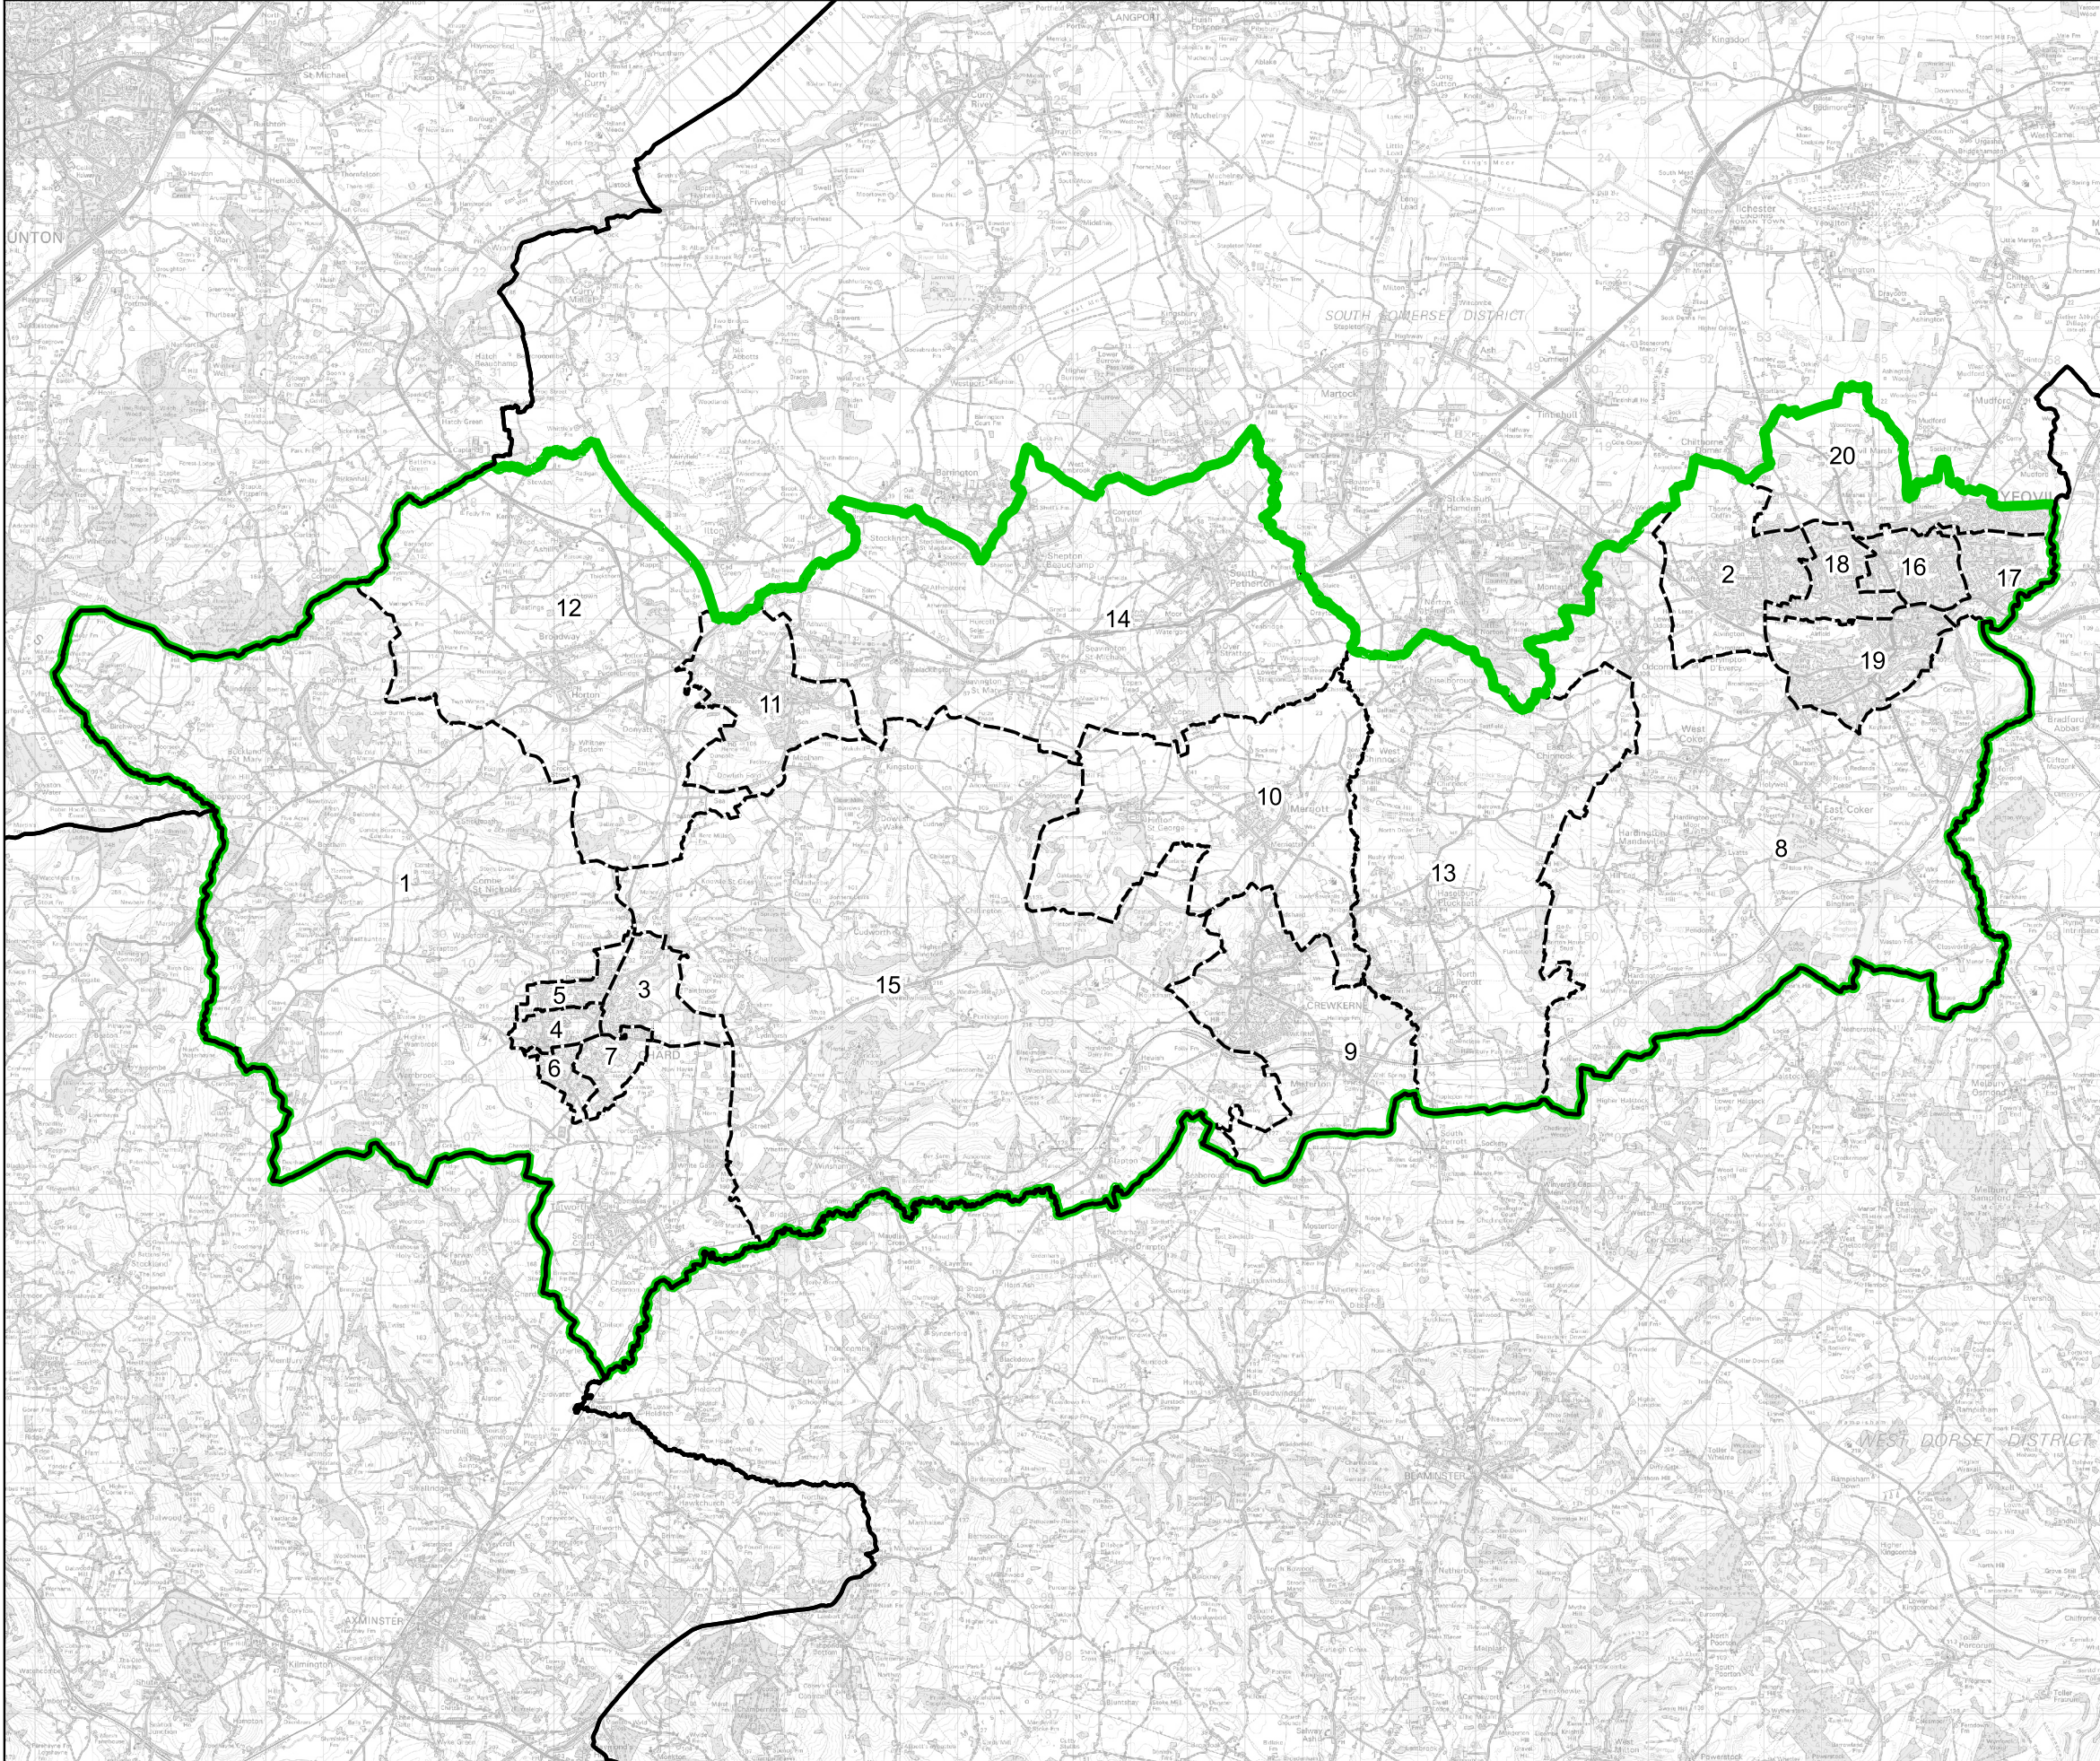

# Boundary Commission for England - Final Recommendations for the South West Region

## Yeovil County Constituency - Electorate 76,056

Wards:

- 1 Blackdown & Tatworth
- 2 Brympton
- 3 Chard Avishayes
- 4 Chard Combe
- 5 Chard Crimchard
- 6 Chard Holyrood
- 7 Chard Jocelyn
- 8 Coker
- 9 Crewkerne
- 10 Eggwood
- 11 Ilminster
- 12 Neroche
- 13 Parrett
- 14 South Petherton
- 15 Windwhistle
- 16 Yeovil College
- 17 Yeovil Lyde
- 18 Yeovil Summerlands
- 19 Yeovil Westland
- 20 Yeovil Without

Yeovil County Constituency