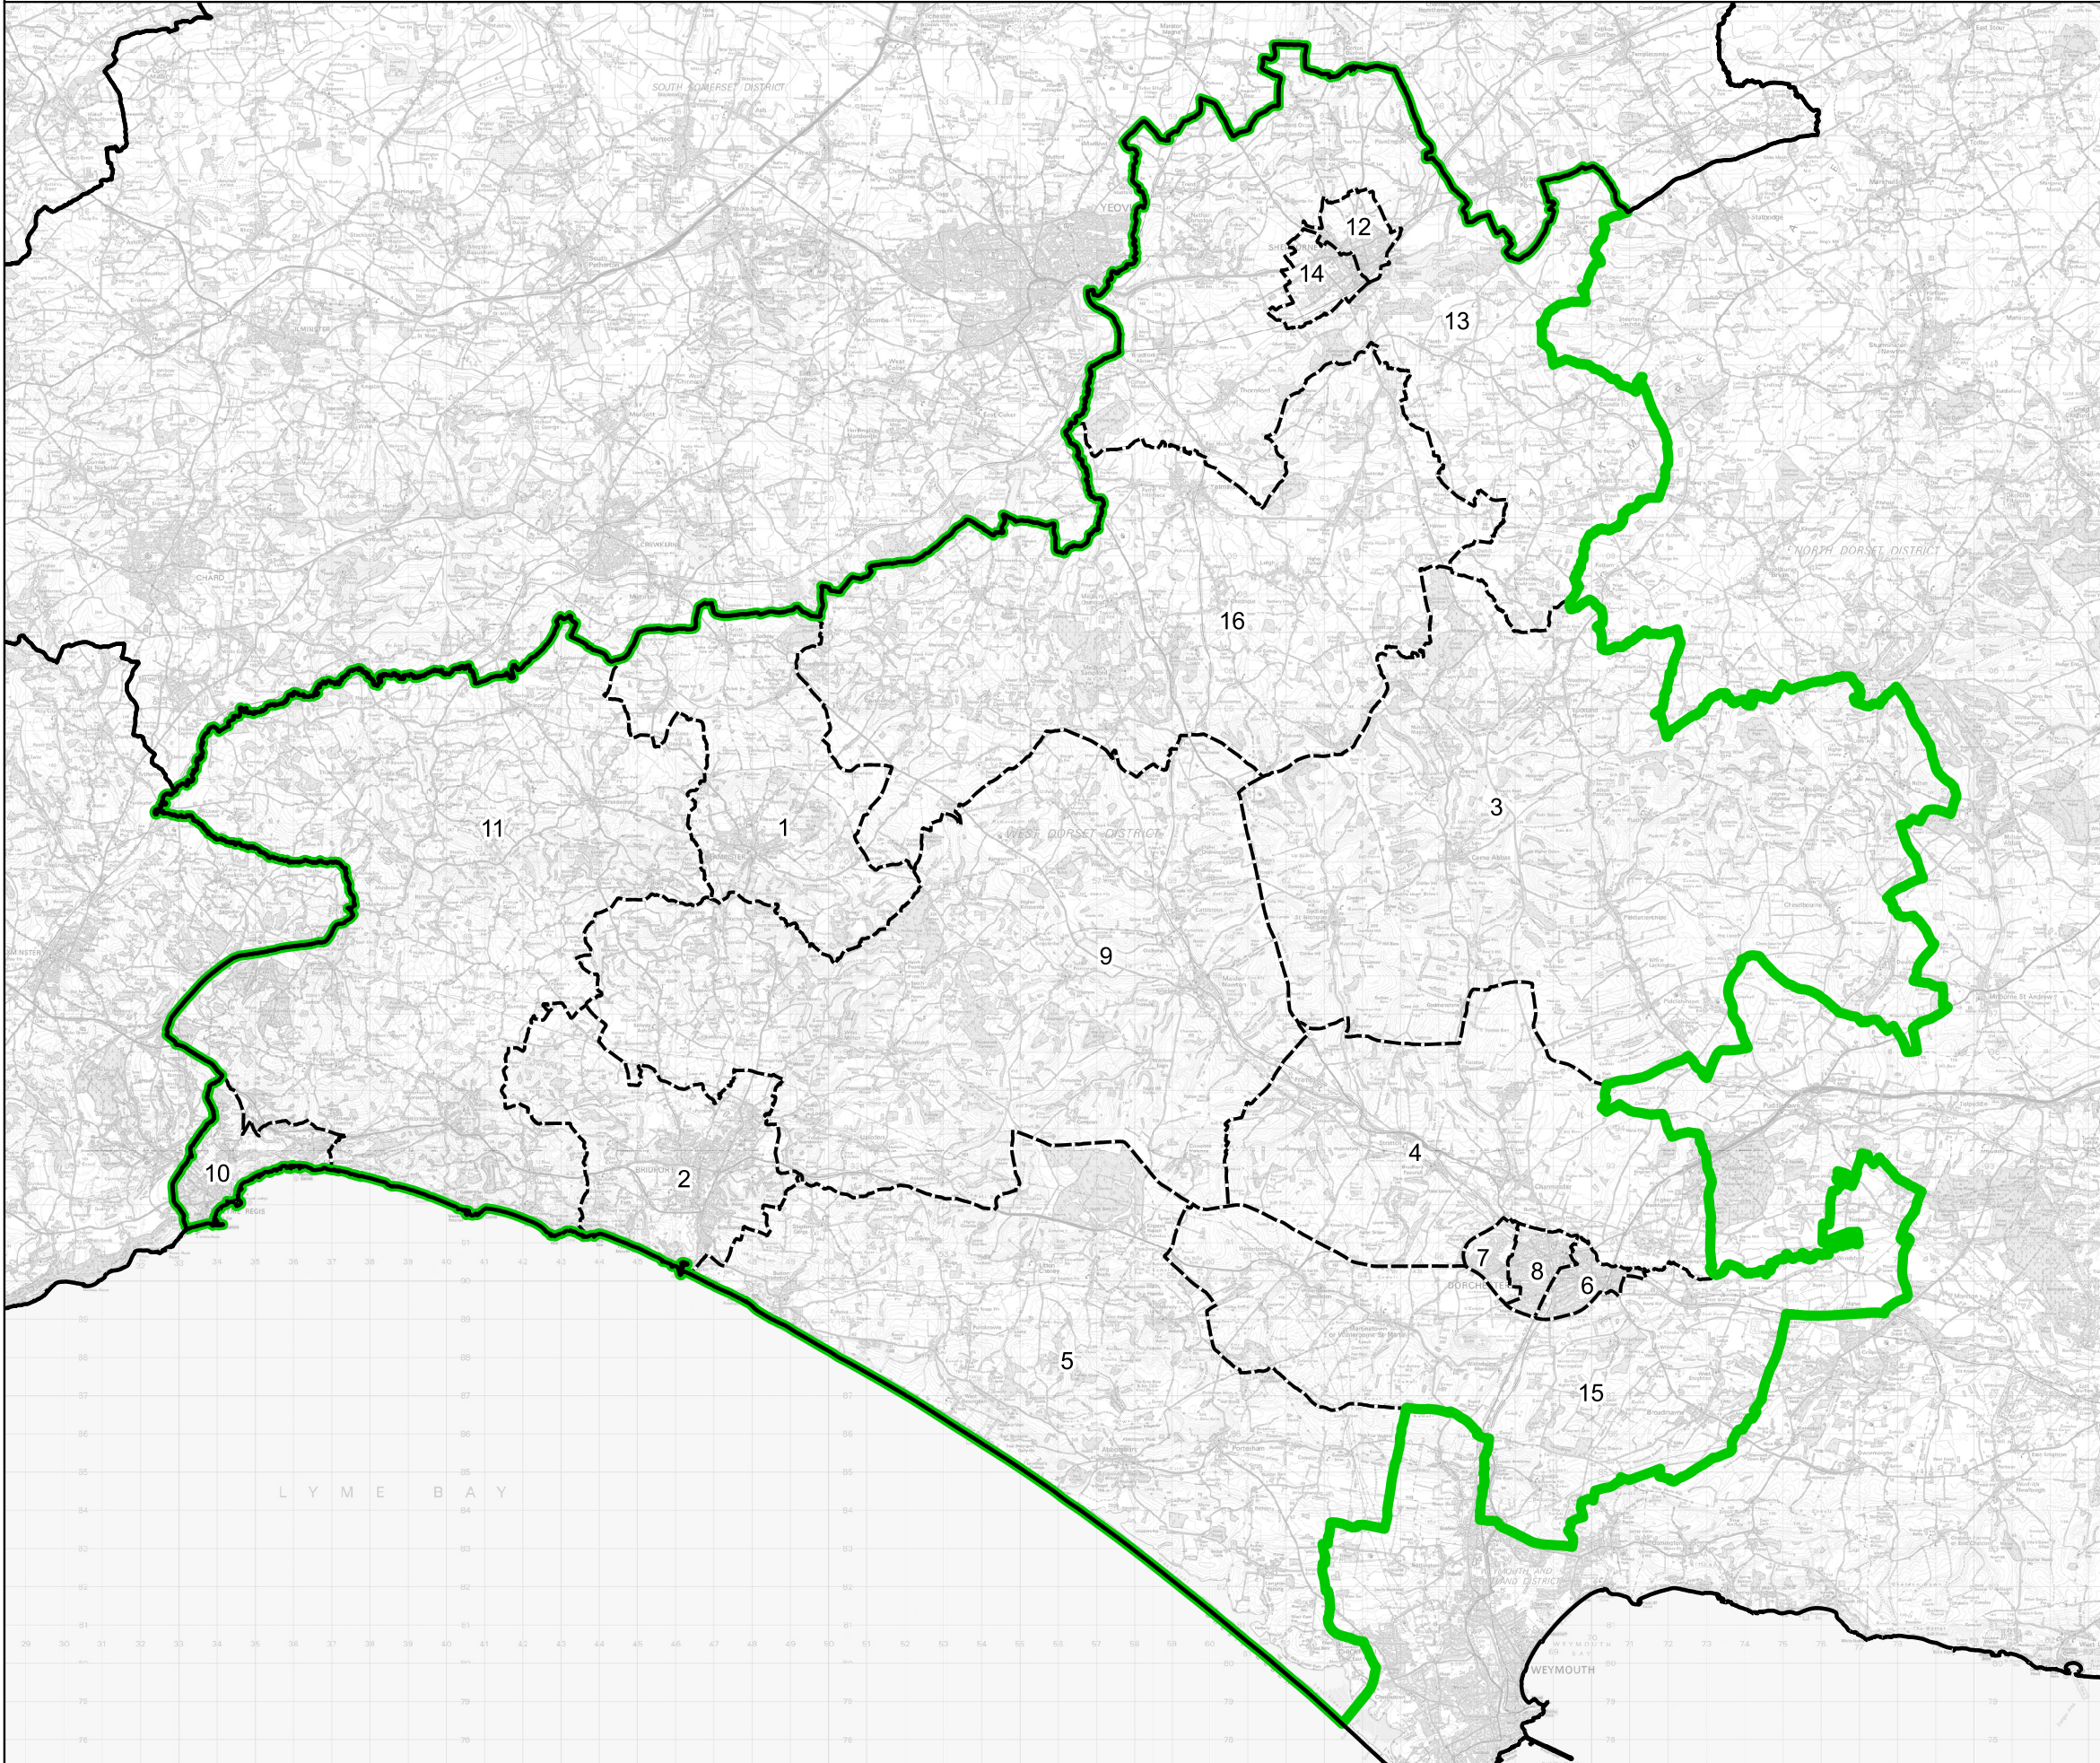

Boundary Commission for England - Final Recommendations for the South West Region

West Dorset County Constituency - Electorate 75,390

Wards:

- 1 Beaminster
- 2 Bridport
- 3 Chalk Valleys
- 4 Charminster St. Mary's
- 5 Chesil Bank
- 6 Dorchester East
- 7 Dorchester Poundbury
- 8 Dorchester West
- 9 Eggardon
- 10 Lyme & Charmouth
- 11 Marshwood Vale
- 12 Sherborne East
- 13 Sherborne Rural
- 14 Sherborne West
- 15 Winterborne & Broadmayne
- 16 Yetminster

- Constituency
- Local Authorities
- Wards

0 2 4 km

N

© Crown copyright and database rights 2023 OS 100018289. You are permitted to use this data solely to enable you to respond to, or interact with, the organisation that provided you with the data. You are not permitted to copy, sub-licence, distribute or sell any of this data to third parties in any form. Third party rights to enforce the terms of this licence shall be reserved to OS.

West Dorset County Constituency