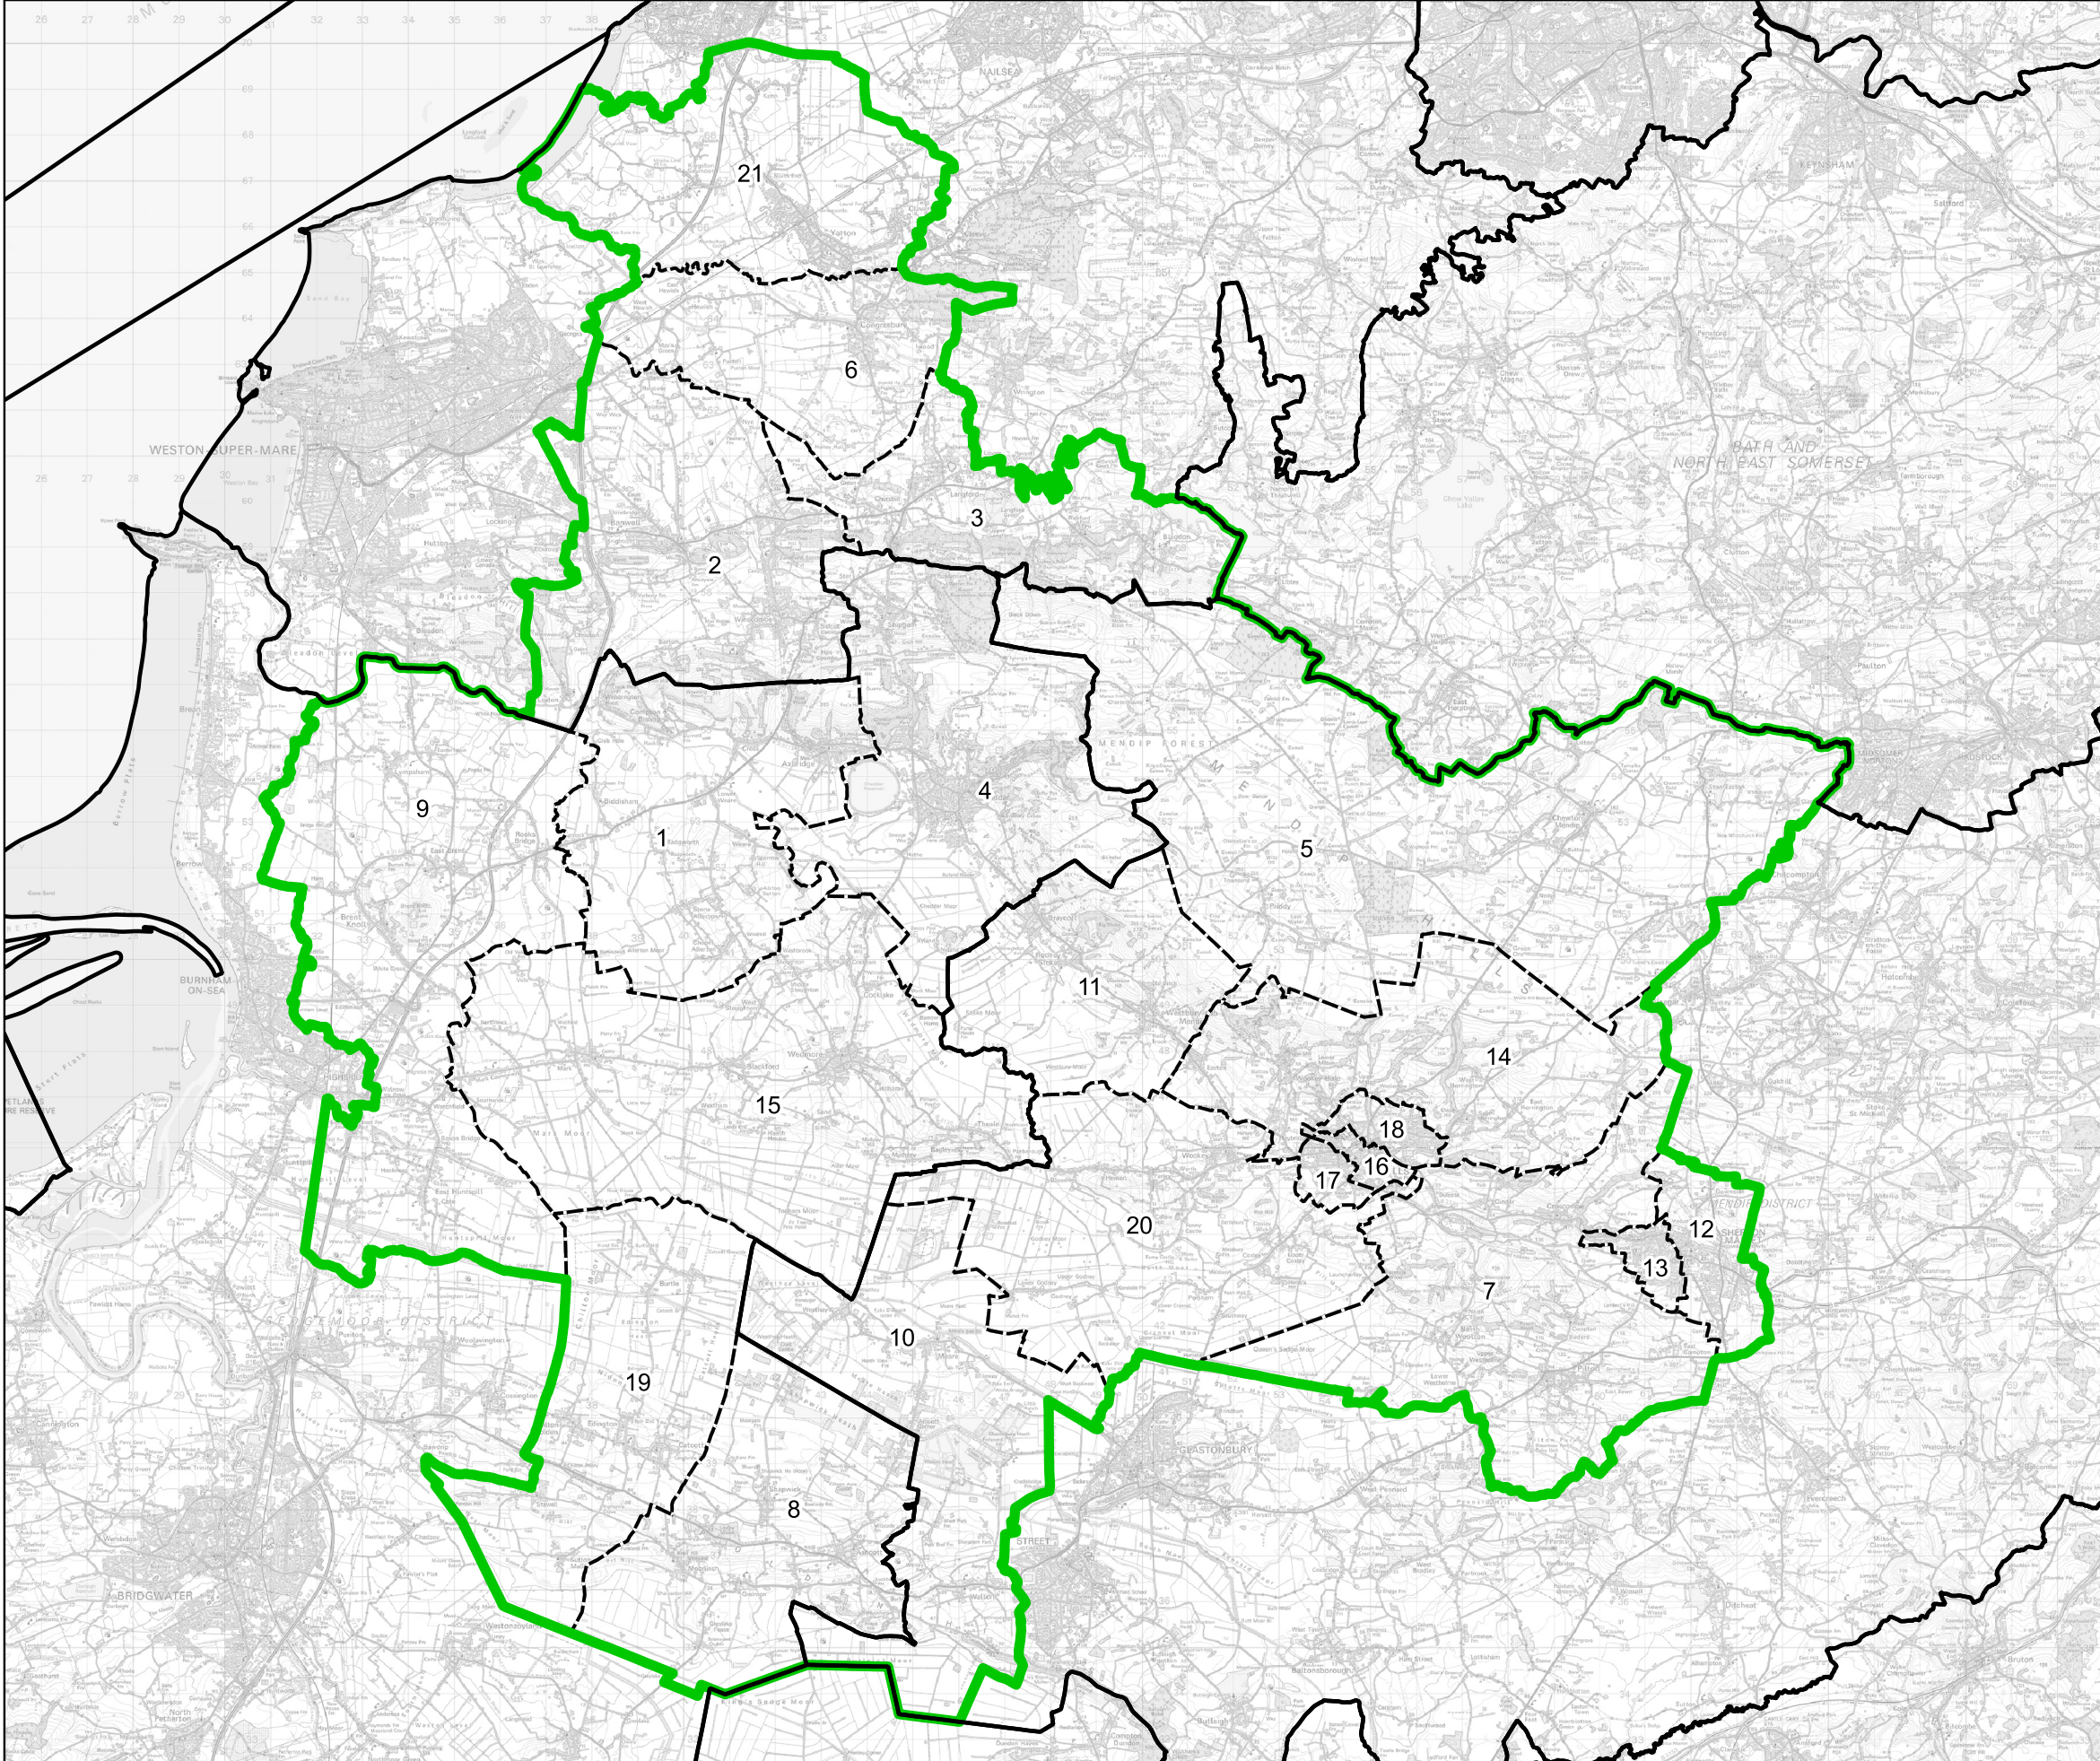

# Boundary Commission for England - Final Recommendations for the South West Region

## Wells and Mendip Hills County Constituency - Electorate 69,843

Wards:

- 1 Axevale
- 2 Banwell & Winscombe
- 3 Blagdon & Churchill
- 4 Cheddar and Shipham
- 5 Chewton Mendip and Ston Easton
- 6 Congresbury & Puxton
- 7 Croscombe and Pilton
- 8 East Polden
- 9 Knoll
- 10 Moor
- 11 Rodney and Westbury
- 12 Shepton East
- 13 Shepton West
- 14 St. Cuthbert Out North
- 15 Wedmore and Mark
- 16 Wells Central
- 17 Wells St. Cuthbert's
- 18 Wells St. Thomas'
- 19 West Polden
- 20 Wookey and St. Cuthbert Out West
- 21 Yatton

- Constituency
- Local Authorities
- Wards

0 2 4 km

© Crown copyright and database rights 2023 OS 100018289. You are permitted to use this data solely to enable you to respond to, or interact with, the organisation that provided you with the data. You are not permitted to copy, sub-licence, distribute or sell any of this data to third parties in any form. Third party rights to enforce the terms of this licence shall be reserved to OS.

Wells and Mendip Hills County Constituency