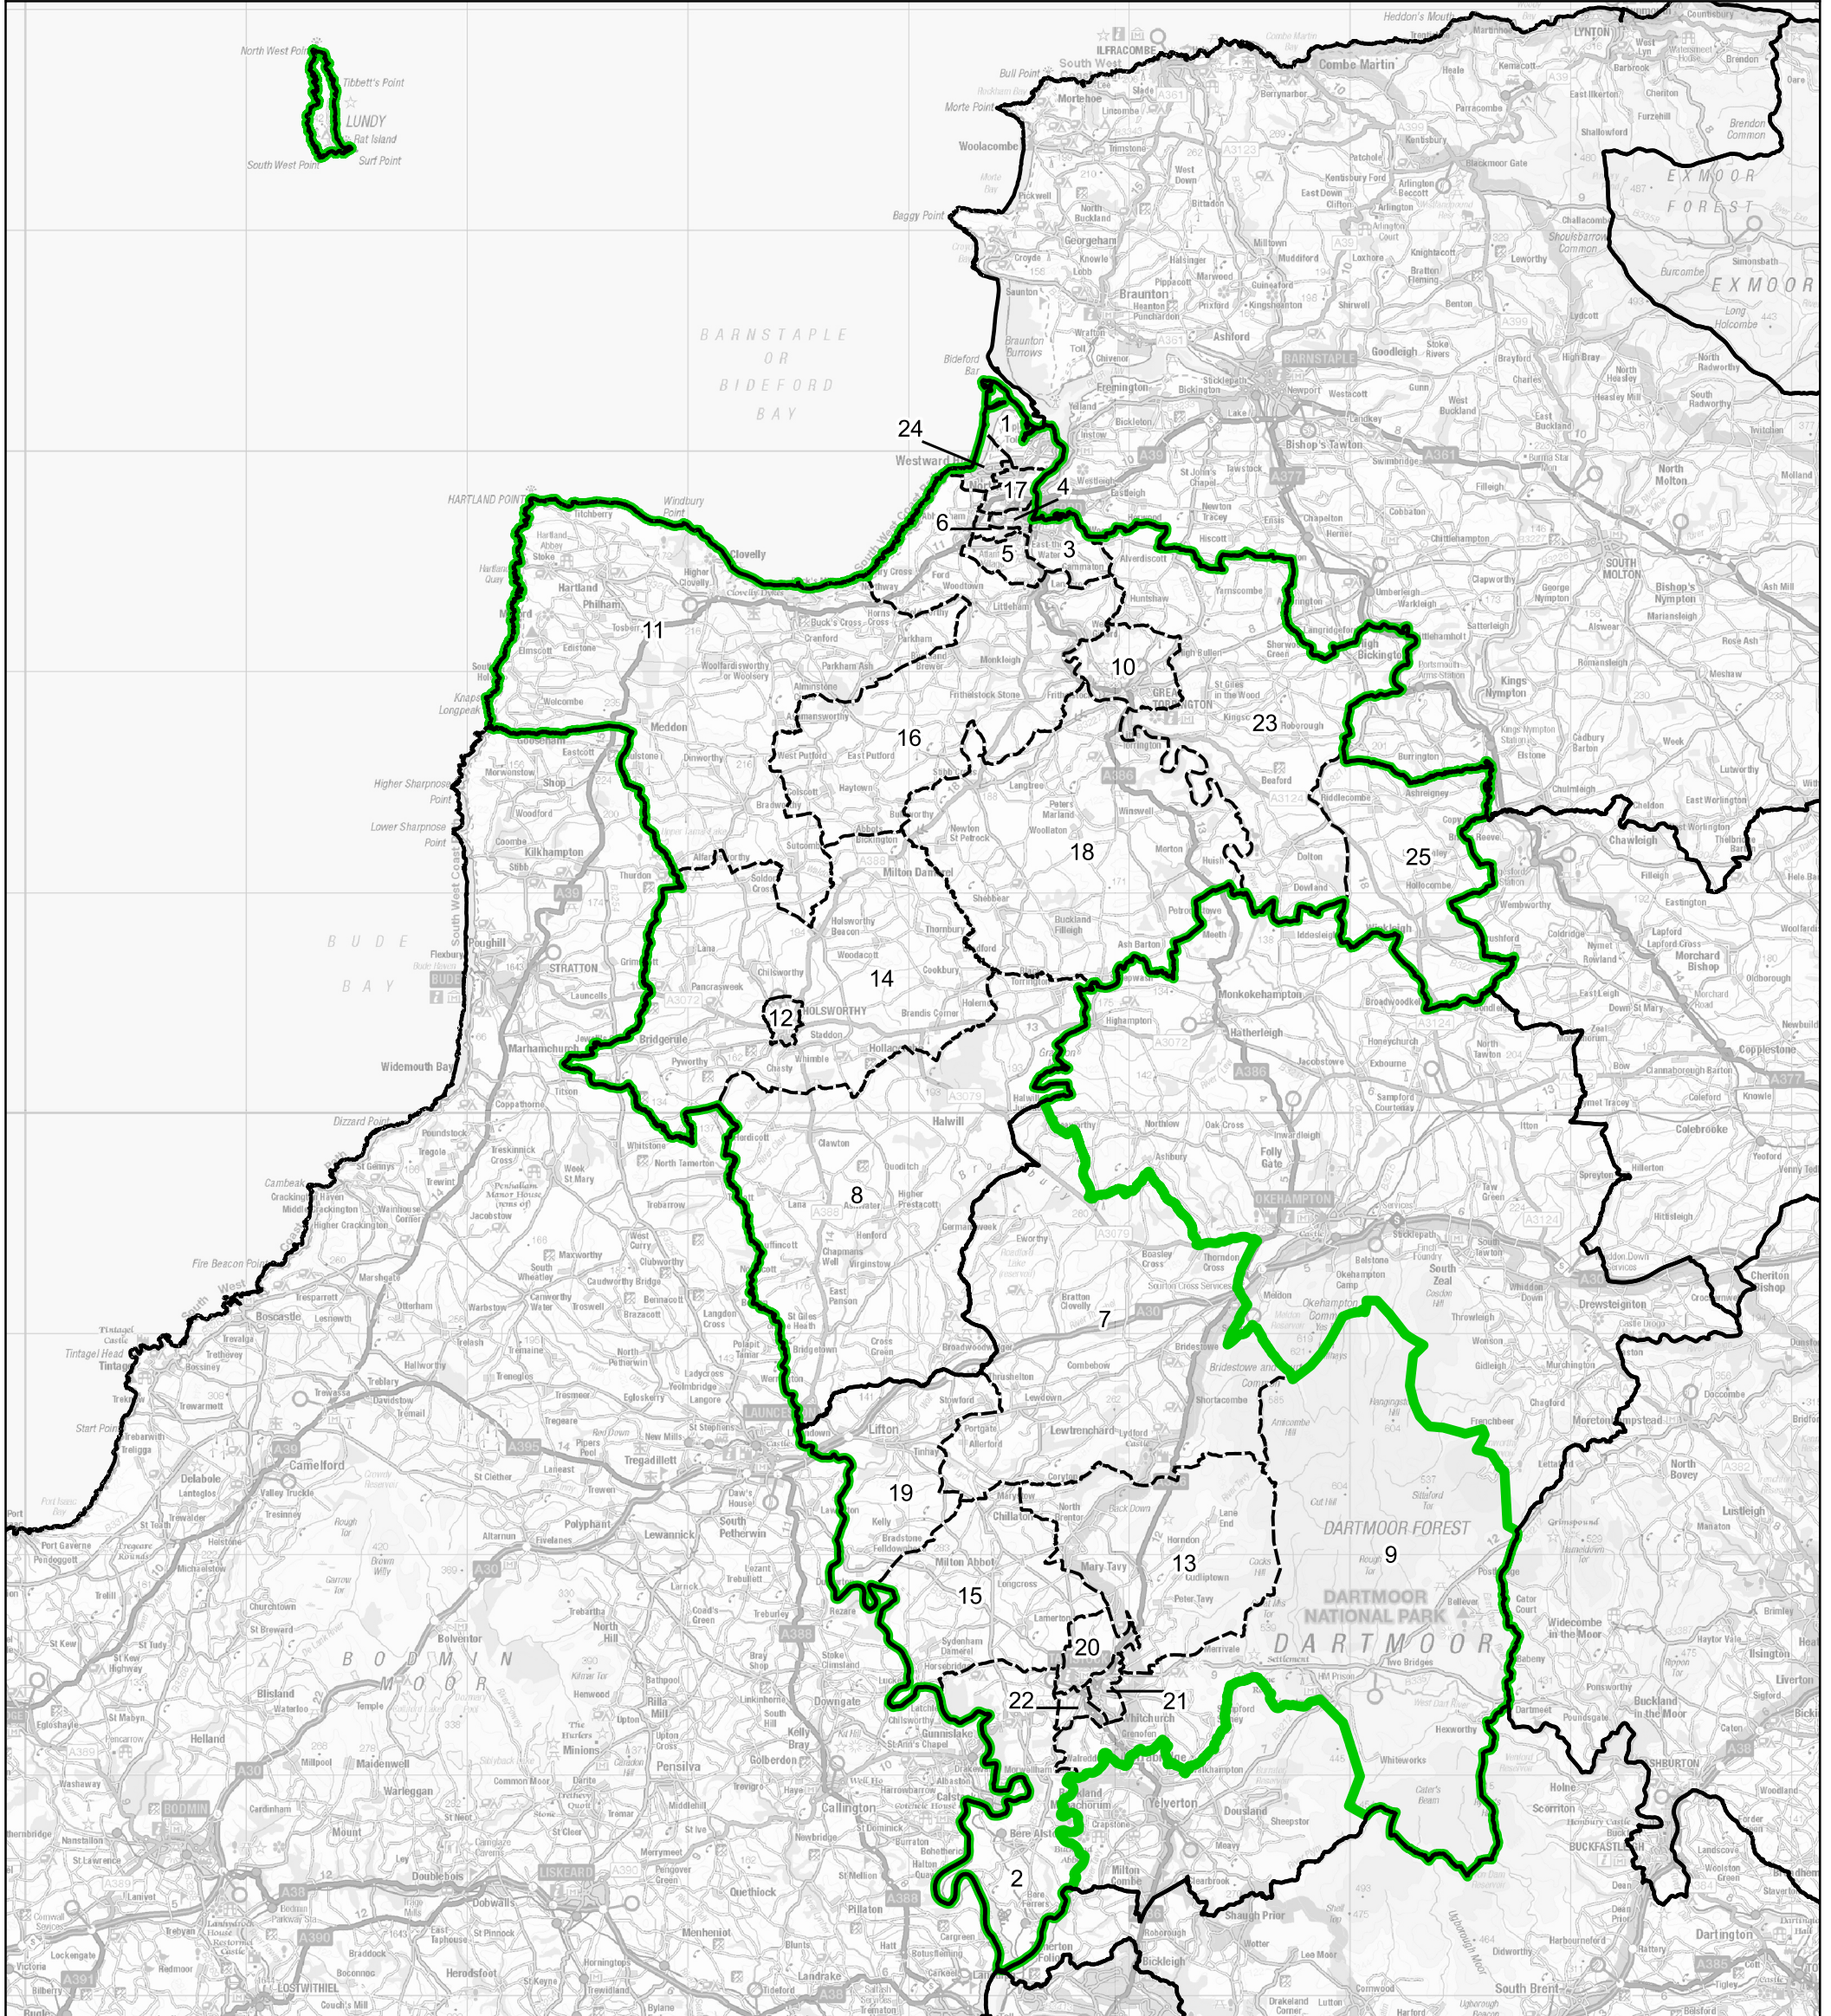

Boundary Commission for England - Final Recommendations for the South West Region

Torrige and Tavistock County Constituency - Electorate 74,802

Wards:

- | | | | |
|------------------|------------------------|-----------------------------|-----------------|
| 1 Appledore | 9 Dartmoor | 17 Northam | 24 Westward Hol |
| 2 Bere Ferrers | 10 Great Torrington | 18 Shebbear & Langtree | 25 Winkleigh |
| 3 Bideford East | 11 Hartland | 19 Tamarside | |
| 4 Bideford North | 12 Holsworthy | 20 Tavistock North | |
| 5 Bideford South | 13 Mary Tavy | 21 Tavistock South East | |
| 6 Bideford West | 14 Milton & Tamarside | 22 Tavistock South West | |
| 7 Bridestowe | 15 Milton Ford | 23 Two Rivers & Three Moors | |
| 8 Broadheath | 16 Monkleigh & Putford | | |

- Constituency
- Local Authorities
- Wards

© Crown copyright and database rights 2023 OS 100018289. You are permitted to use this data solely to enable you to respond to, or interact with, the organisation that provided you with the data. You are not permitted to copy, sub-licence, distribute or sell any of this data to third parties in any form. Third party rights to enforce the terms of this licence shall be reserved to OS.

Torrige and Tavistock County Constituency