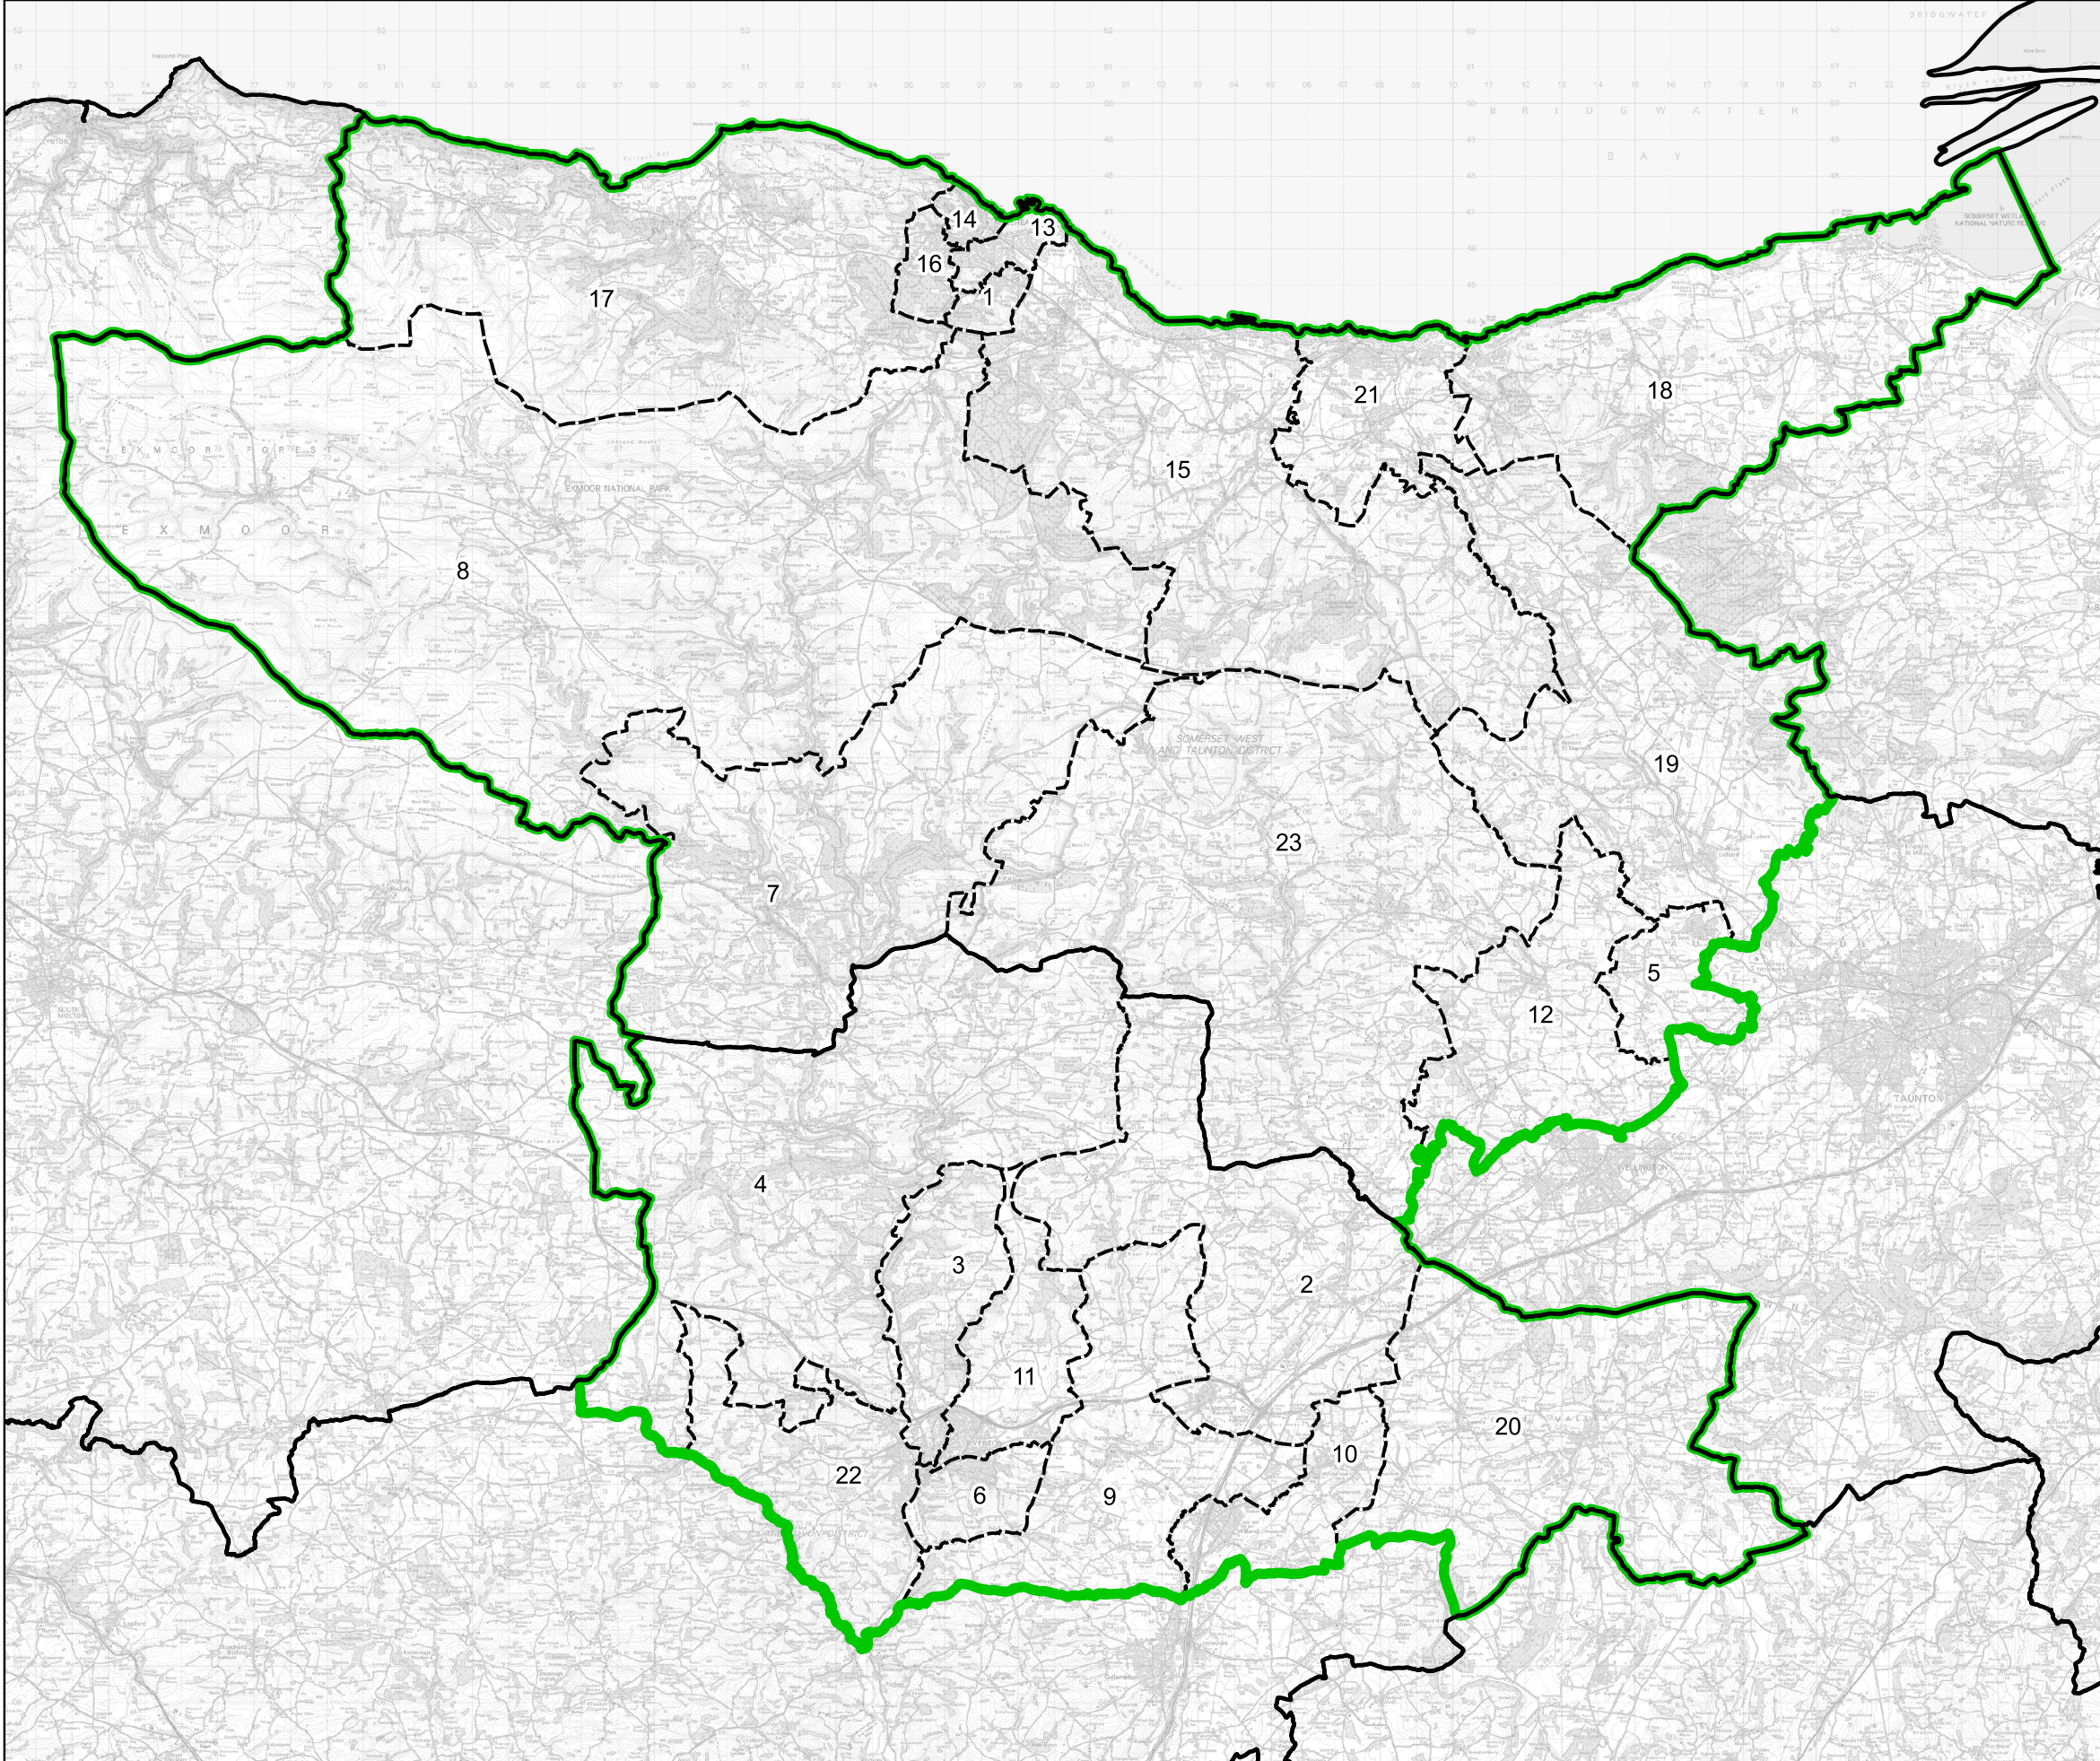

Boundary Commission for England - Final Recommendations for the South West Region

Tiverton and Minehead County Constituency - Electorate 70,829

Wards:

- 1 Alcombe
- 2 Canonsleigh
- 3 Castle
- 4 Clare and Shuttern
- 5 Coford St. Luke & Oake
- 6 Cranmore
- 7 Dulverton & District
- 8 Exmoor
- 9 Halberton
- 10 Lower Culm
- 11 Lowman
- 12 Milverton & District
- 13 Minehead Central
- 14 Minehead North
- 15 Old Cleeve & District
- 16 Periton & Woodcombe
- 17 Porlock & District
- 18 Quantock Vale
- 19 South Quantock
- 20 Upper Culm
- 21 Watchet & Williton
- 22 Westexe
- 23 Wiveliscombe & District

Constituency
 Local Authorities
 Wards

0 2 4 km

© Crown copyright and database rights 2023 OS 100018289. You are permitted to use this data solely to enable you to respond to, or interact with, the organisation that provided you with the data. You are not permitted to copy, sub-licence, distribute or sell any of this data to third parties in any form. Third party rights to enforce the terms of this licence shall be reserved to OS.

Tiverton and Minehead County Constituency